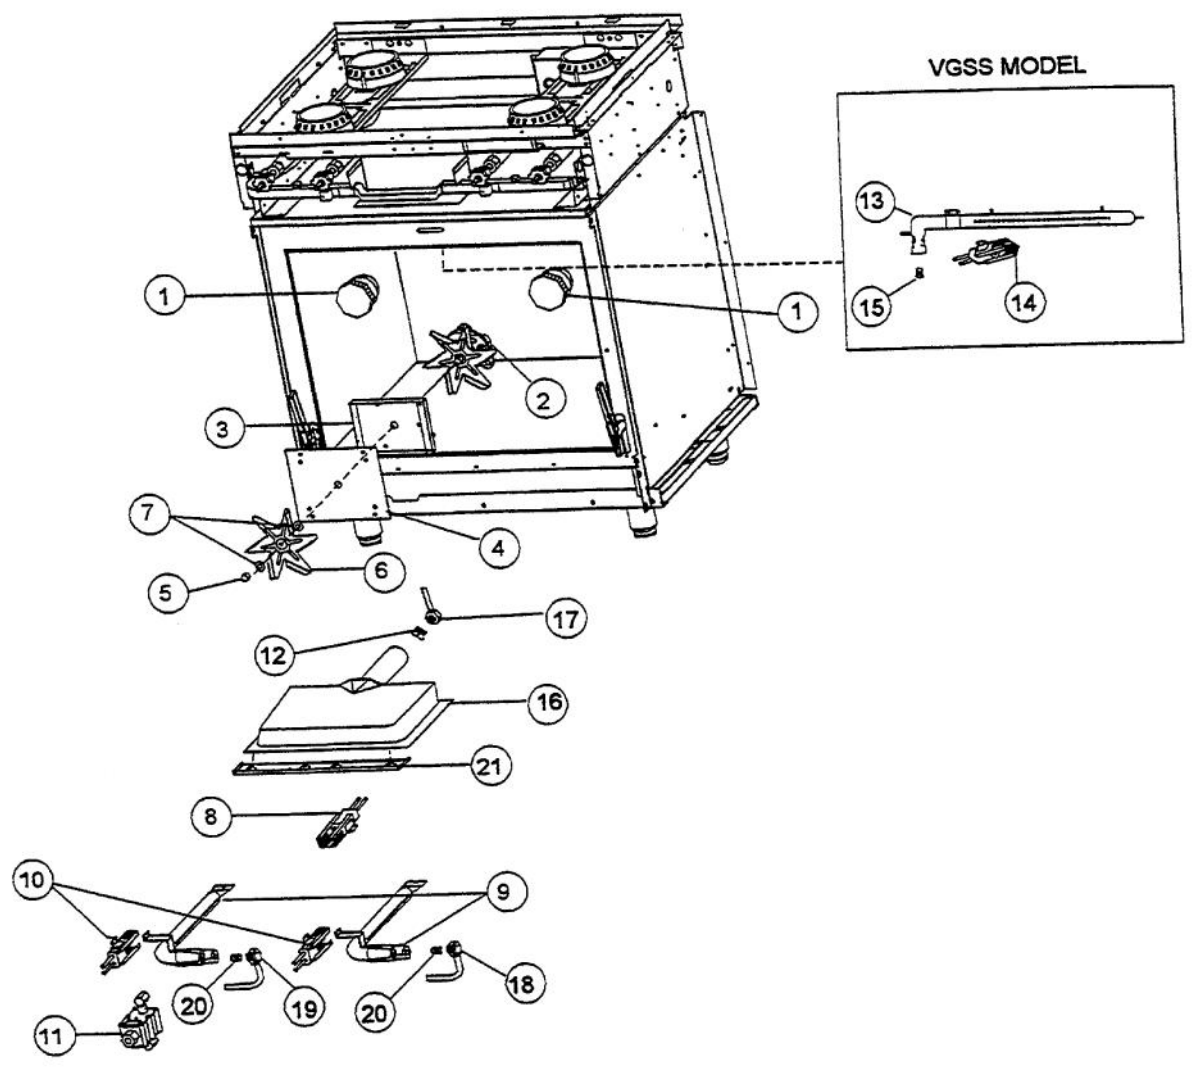

Ref #	Part Number	Qty.	Description
1	PE050009		OVEN LIGHT SOCKET - 36 BUILT-IN
2	PE050005		CONVECTION FAN ASSY
3	A2002595		CONVECTION FAN BOX (VDSC)
4	A1002596		CONVECTION FAN COVER (VDSC)
5	PD030035		CONVECTION FAN NUT
6	PE050035		CONVECTION FAN BLADE
7	PD040030		CONVECTION FAN WASHER
8	PB040001		IGNITOR - (ALL RANGES)
9	PB050012		OVEN BURNER REPL PB050009
10	PB040001		IGNITOR - (ALL RANGES)
11	PB010084		DUAL THERMAL BI-MTL GAS CTRL VALVE
12	PB040040		ORIFICE-IR BURNER (VGSC)
	PB040027		IR BUR.SPUD ORF. - NO.56 LP
13	PB050011		BROIL BURNER (VGSS)
14	PB040001		IGNITOR - (ALL RANGES)
15	PB040034		ORIFICE HOOD-NO.50 (NAT)
	PB040036		ORIFICE HOOD-NO.57 (LP)
16	G3001876		IR BURNER ASSY (VGSC/RC) N/S
17	PB020034		SUB TO PB020061 - TUBING-IR BURNER (VGSC)
NI	PD030018		PALNUT - 3/4-16
18	PB020023		BAKE BURNER TUBE RH OVEN
19	PB020022		BAKE BURNER TUBE LH OVEN
20	PB040034		ORIFICE HOOD-NO.50 (NAT)
	PB040036		ORIFICE HOOD-NO.57 (LP)
21	B2001448		IR BROIL SUPT (FRONT)
	B2002261		I/R BURNER SUPPORT - REAR
NI	E9101452		FLAME SPREADER 30 (VGSS)
NI	PB020028		OVEN TUBING (MANIFOLD TO VALVE)
21	B2001448		IR BROIL SUPT (FRONT)
	B2002261		I/R BURNER SUPPORT - REAR
NI	E9101452		FLAME SPREADER 30 (VGSS)
NI	PB020028		OVEN TUBING (MANIFOLD TO VALVE)
NI	A2008467		INSULATION SHIELD