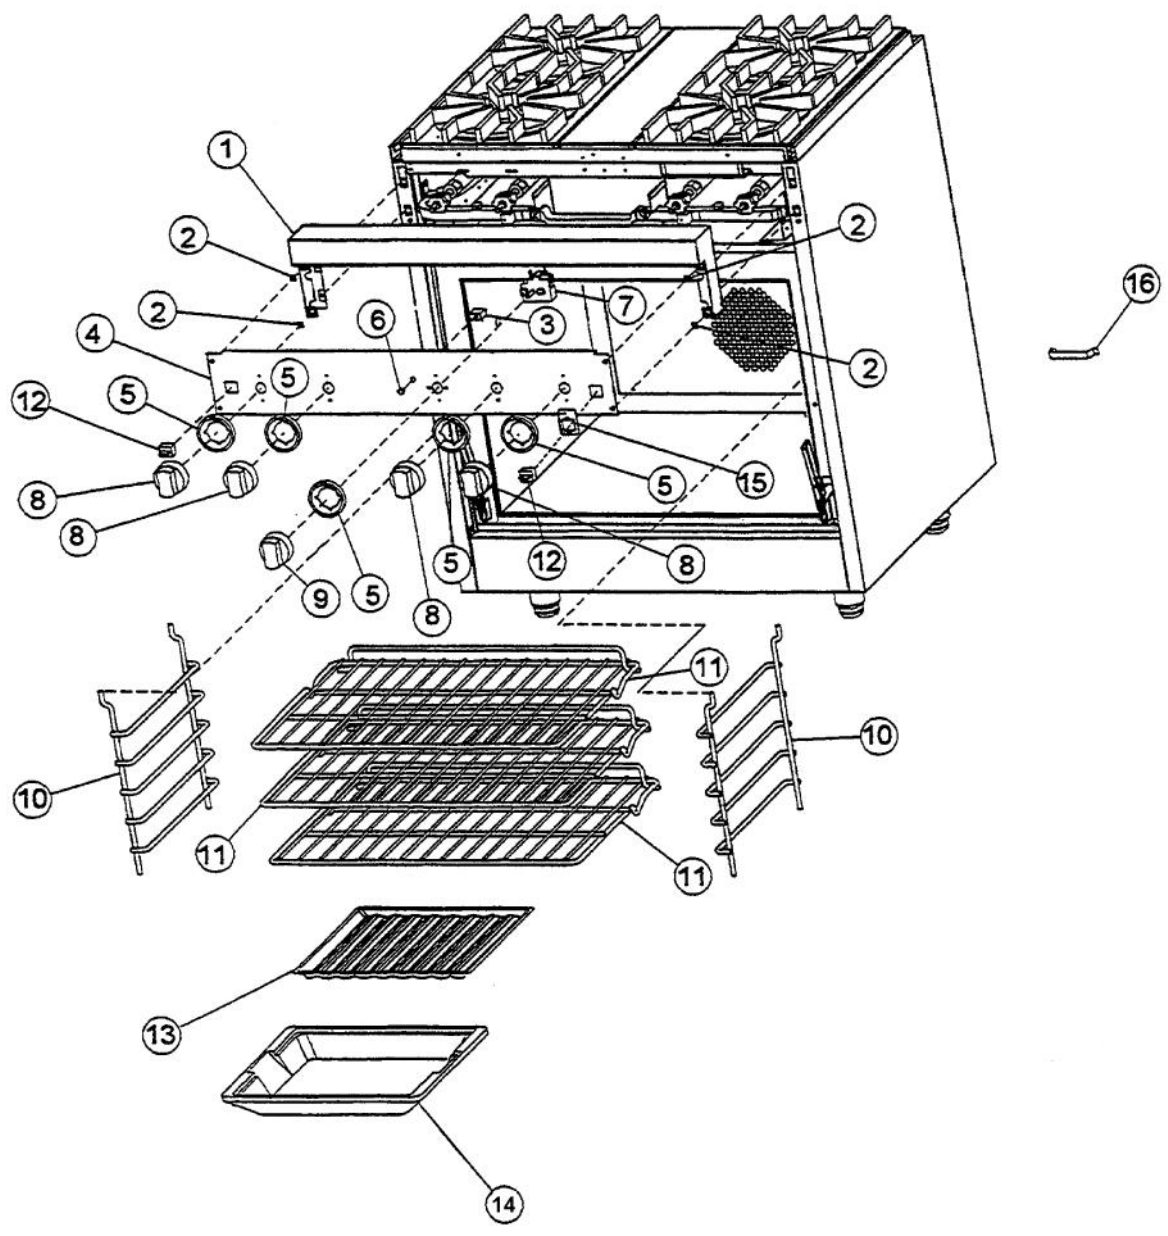

Ref #	Part Number	Qty.	Description
1	PA020014		SPARK IGNITOR
2	PA080036		TOP BURNER REAR REPL PA080008
3	PA080037		TOP BURNER FRONT REPL PA080007
4	A2001112		BURNER SUPT (VGRT)
5	A2001147		GRATE SUPT ANGLE (VGRT)
6	A2001456		SPARK MODULE SUPT (VGSS/SC)
7	PA020041		TYTRONICS 0+4 SPARK MODULE
8	A2001432		SPARK MODULE/TERMINAL COVER
9	PD040005		SNAP BUSHING - 7/8
10	PA070001		PRESSURE REGULATOR (NAT.)
11	A1001138		MANIFOLD BRKT
12	PA050113		MANIFOLD
13	G5008434		VALVE AND KNOB KIT - BK & WH (BEFORE SERIAL NO. R08090218539)
	PA010096		SUB TO 003542-000 - BRASS VALVE (AFTER SERIAL NO. R08090218539)
NI	PA020029		SWITCH SPACER (AFTER SERIAL NO. R08090218539)
14	PD010012		VALVE BOLT 1/4-20 UNC-2B 5/16 M.S.
15	PA020015		SPARK IGNITION SWITCH
16	PB030002		SUB TO 003862-000 - SHUTOFF VALVE
17	PB040034		ORIFICE HOOD-NO.50 (NAT)
	PB040036		ORIFICE HOOD-NO.57 (LP)
18	PB010034		SINGLE THERMAL VALVE - 36 BUILT-IN BEFORE SERIAL NO. R01179700658
	PB010083		SINGLE THERMAL VALVE LH (OVEN) AFTER SERIAL NO. R01179700658
19	PE070070		DISCONNECT BLOCK XALX 770020-1
20	PE070071		DISCONNECT BLOCK XALX 770027-1
21	PE070128		SUPPLY CORD (VGRT/SC/SS/RC)
	PE070068		SUPPLY CORD (BEFORE 2/95)
22	A2002364		REAR BURNER SUPT VGSC/SS30
23	A2001404		FRONT BURNER HOLDER (VGSS)
24	PK000008		DRIP TRAY GUIDE - RH
25	PK000007		DRIP TRAY GUIDE - LH (VGRT)
26	PE050001		TERMINAL BOARD
NI	G4001593		SPARK MODULE-TOP BRNR SPARKER (16)