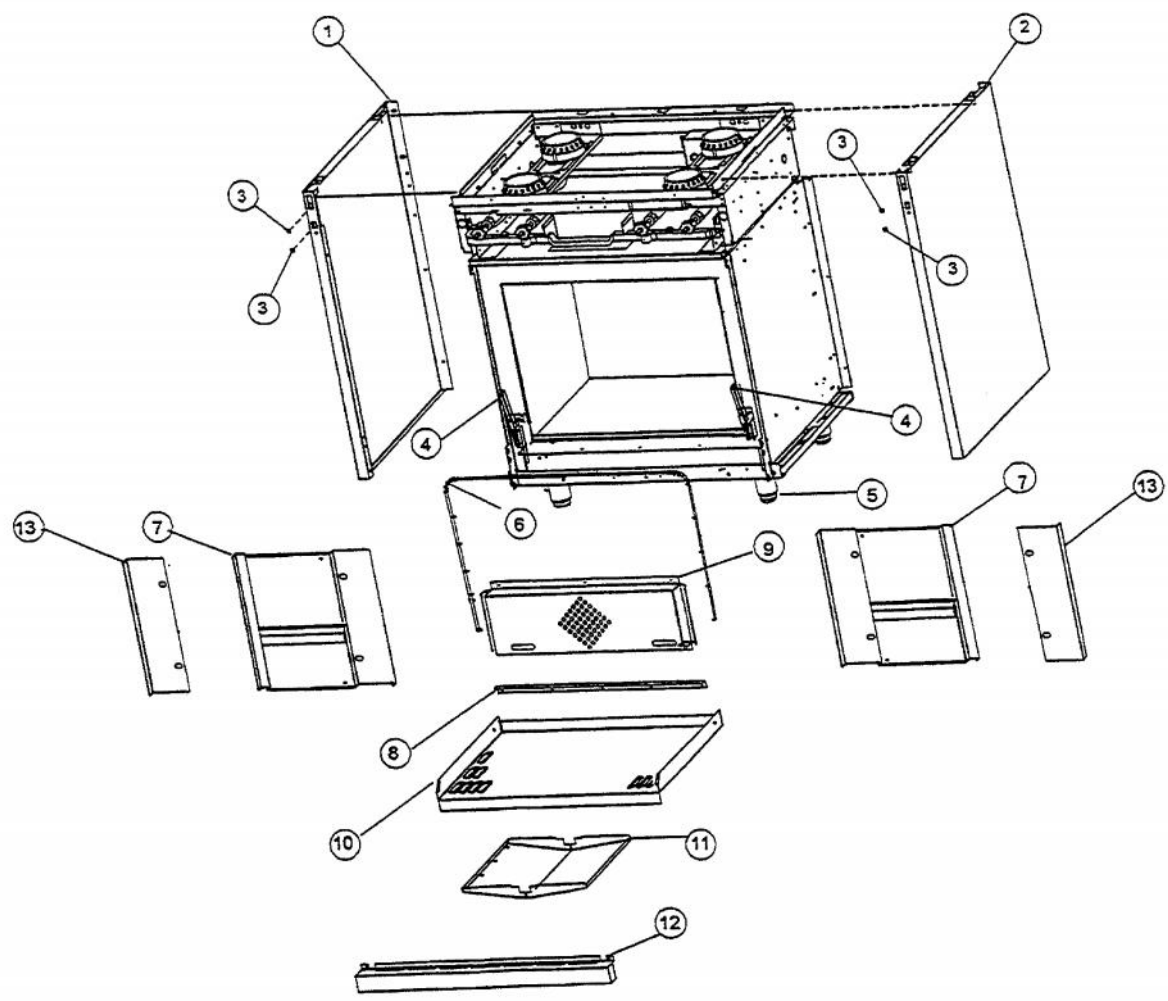

Ref #	Part Number	Qty.	Description
1	G3001406		LANDING LEDGE ASSY
2	PD030050		10-24 CAGE NUT SS
3	PE050024		OVEN IND. LIGHT (LIGHT HOUSING)
4	B9201434		CTRL PAN - (VGSS)
	B9201948		CTRL PAN (VGIS300-4B)
	B9201791		CONTROL PANEL (VGSC)
5	PB010208		BEZEL, CHROME PLATE
	PB010209		BEZEL BRASS
6	PE050023		OVEN IND. LIGHT (LENS & BEZEL)
	PE050015		OVEN INDICATOR LIGHT (NO WIRE)
	PE050006		INDICATOR LIGHT - WITHOUT WIRE
7	PB010036		THERMOSTAT BAKE/BROIL
8	G5008434		VALVE AND KNOB KIT - BK & WH
9	PB010099		T/STAT B/B KNOB BK REPL PB010039BKX
	PB010100		THERMOSTAT BAKE/BROIL KNOB XWHX N/S
	PB010091		T/STAT BK/BRL KNBXBKXREP PB010016
	PB010092		T/STAT BAK/BROL KNBXWHX-SC/RC-(VLOX
10	PB060018		OVEN RACK SUPPORT
11	PB060011		OVEN RACK
12	PE050016		OVEN LIGHT SWITCH - XBKX (WES-GAR)
	PE050017		OVEN LIGHT SWITCH - XWHX (WES-GAR)
13	PB080003		BROILER PAN TRAY (KRA2)
14	PB080002		BROILER PAN
15	PE010081		CONVECTION-LABEL/PLATE (CHROME)
	PE010082		CONVECTION-LABEL/PLATE (XBRX)
16	A2001259		ANTI-TIP DEVICE