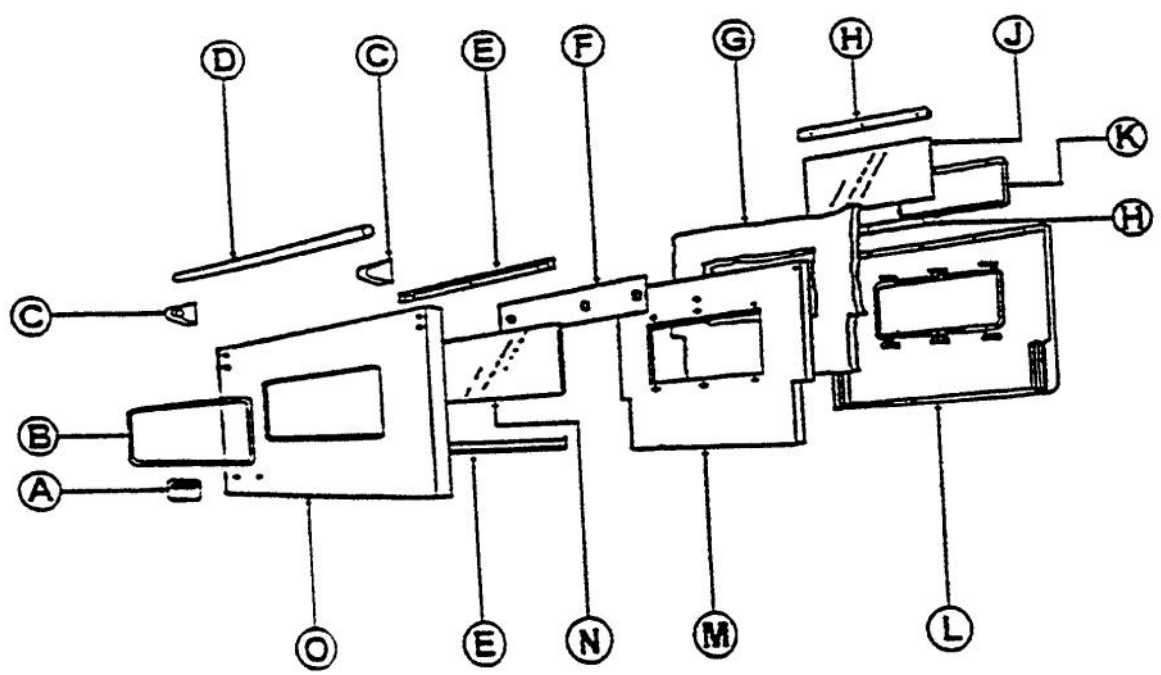

Ref #	Part Number	Qty.	Description
1	PE050009		OVEN LIGHT SOCKET - 36 BUILT-IN
2	PE050005		CONVECTION FAN ASSY
3	A2002595		CONVECTION FAN BOX (VDSC)
4	A1002596		CONVECTION FAN COVER (VDSC)
5	PD030035		CONVECTION FAN NUT
6	PE050035		CONVECTION FAN BLADE
7	PD040030		CONVECTION FAN WASHER
8	PB040001		IGNITOR - (ALL RANGES)
9	PB050012		OVEN BURNER REPL PB050009
10	PB040001		IGNITOR - (ALL RANGES)
11	PB010084		DUAL THERMAL BI-MTL GAS CTRL VALVE
12	PB040040		ORIFICE-IR BURNER (VGSC)
	PB040027		IR BUR.SPUD ORF. - NO.56 LP
13	PB050011		BROIL BURNER (VGSS)
14	PB040001		IGNITOR - (ALL RANGES)
15	PB040034		ORIFICE HOOD-NO.50 (NAT)
	PB040036		ORIFICE HOOD-NO.57 (LP)
16	G3001876		IR BURNER ASSY (VGSC/RC) N/S
17	PB020034		SUB TO PB020061 - TUBING-IR BURNER (VGSC)
NI	PD030018		PALNUT - 3/4-16
18	PB020023		BAKE BURNER TUBE RH OVEN
19	PB020022		BAKE BURNER TUBE LH OVEN
20	PB040034		ORIFICE HOOD-NO.50 (NAT)
	PB040036		ORIFICE HOOD-NO.57 (LP)
21	B2001448		IR BROIL SUPT (FRONT)
	B2002261		I/R BURNER SUPPORT - REAR
NI	E9101452		FLAME SPREADER 30 (VGSS)
NI	PB020028		OVEN TUBING (MANIFOLD TO VALVE)
21	B2001448		IR BROIL SUPT (FRONT)
	B2002261		I/R BURNER SUPPORT - REAR
NI	E9101452		FLAME SPREADER 30 (VGSS)
NI	PB020028		OVEN TUBING (MANIFOLD TO VALVE)
NI	A2008467		INSULATION SHIELD