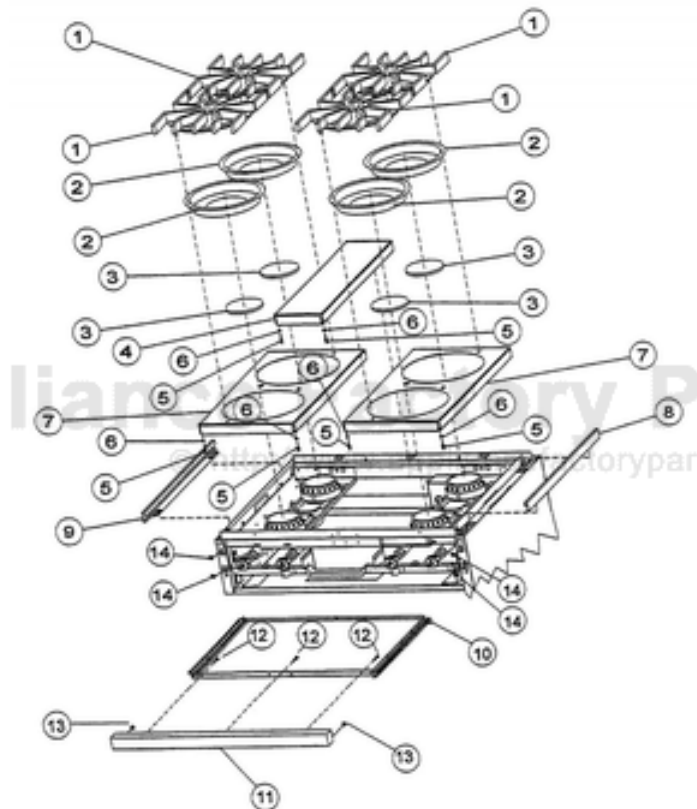

[Find Your VIKING Range Hoods Parts - Select From 411 Models](#)

----- Manual continues below -----