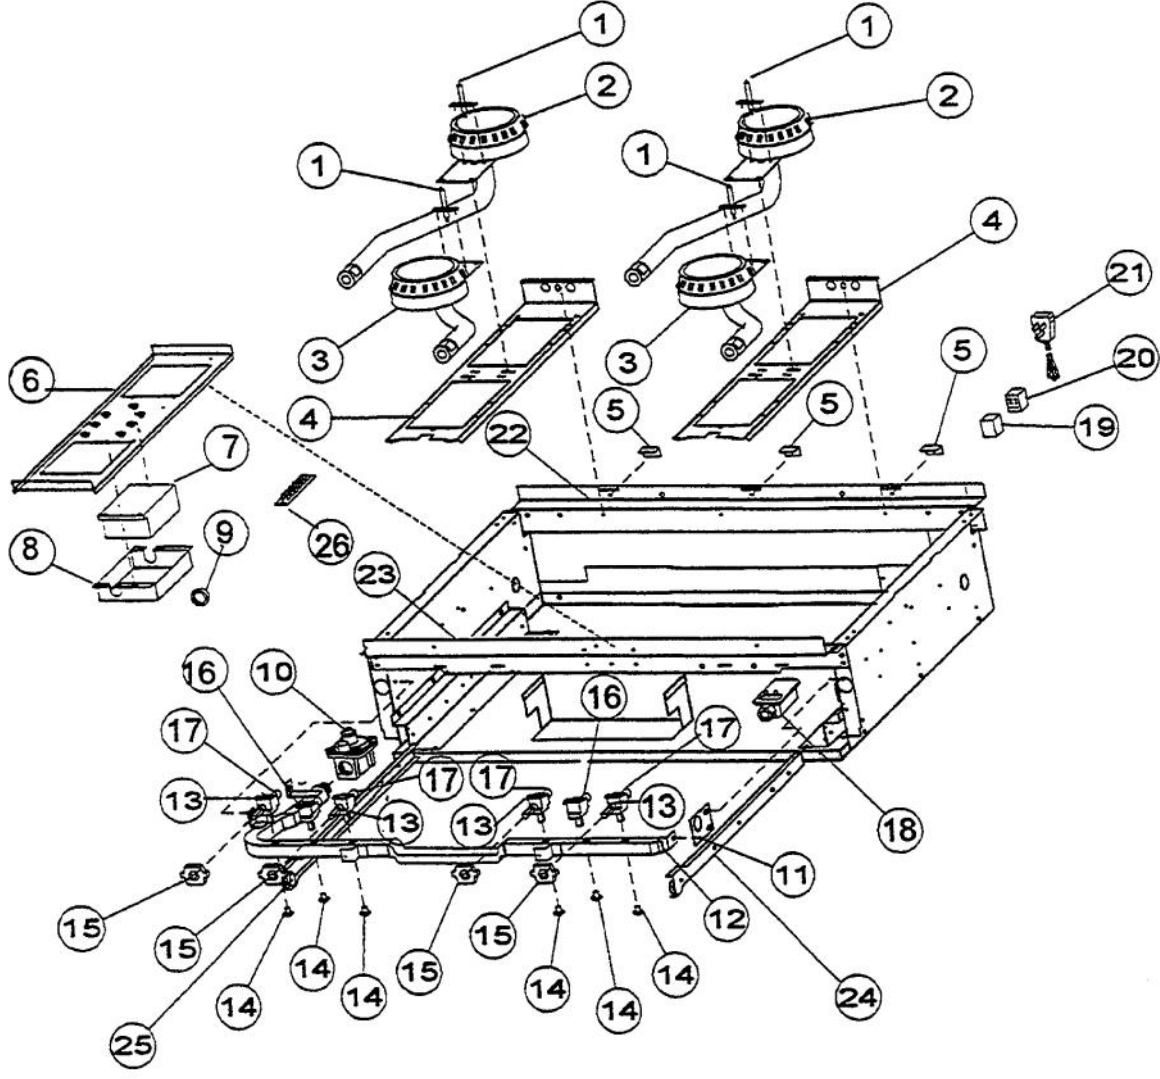

Ref #	Part Number	Qty.	Description
1	PA020014		SPARK IGNITOR
2	PA080036		TOP BURNER REAR REPL PA080008
3	PA080037		TOP BURNER FRONT REPL PA080007
4	A2001112		BURNER SUPT (VGRT)
5	A2001147		GRATE SUPT ANGLE (VGRT)
6	A2001456		SPARK MODULE SUPT (VGSS/SC)
7	PA020041		TYTRONICS 0+4 SPARK MODULE
8	A2001432		SPARK MODULE/TERMINAL COVER
9	PD040005		SNAP BUSHING - 7/8
10	PA070001		PRESSURE REGULATOR (NAT.)
11	A1001138		MANIFOLD BRKT
12	PA050113		MANIFOLD
13	G5008434		VALVE AND KNOB KIT - BK & WH (BEFORE SERIAL NO. R08090218539)
	PA010096		SUB TO 003542-000 - BRASS VALVE (AFTER SERIAL NO. R08090218539)
NI	PA020029		SWITCH SPACER (AFTER SERIAL NO. R08090218539)
14	PD010012		VALVE BOLT 1/4-20 UNC-2B 5/16 M.S.
15	PA020015		SPARK IGNITION SWITCH
16	PB030002		SUB TO 003862-000 - SHUTOFF VALVE
17	PB040034		ORIFICE HOOD-NO.50 (NAT)
	PB040036		ORIFICE HOOD-NO.57 (LP)
18	PB010034		SINGLE THERMAL VALVE - 36 BUILT-IN BEFORE SERIAL NO. R01179700658
	PB010083		SINGLE THERMAL VALVE LH (OVEN) AFTER SERIAL NO. R01179700658
19	PE070070		DISCONNECT BLOCK XALX 770020-1
20	PE070071		DISCONNECT BLOCK XALX 770027-1
21	PE070128		SUPPLY CORD (VGRT/SC/SS/RC)
	PE070068		SUPPLY CORD (BEFORE 2/95)
22	A2002364		REAR BURNER SUPT VGSC/SS30
23	A2001404		FRONT BURNER HOLDER (VGSS)
24	PK000008		DRIP TRAY GUIDE - RH
25	PK000007		DRIP TRAY GUIDE - LH (VGRT)
26	PE050001		TERMINAL BOARD
NI	G4001593		SPARK MODULE-TOP BRNR SPARKER (16)