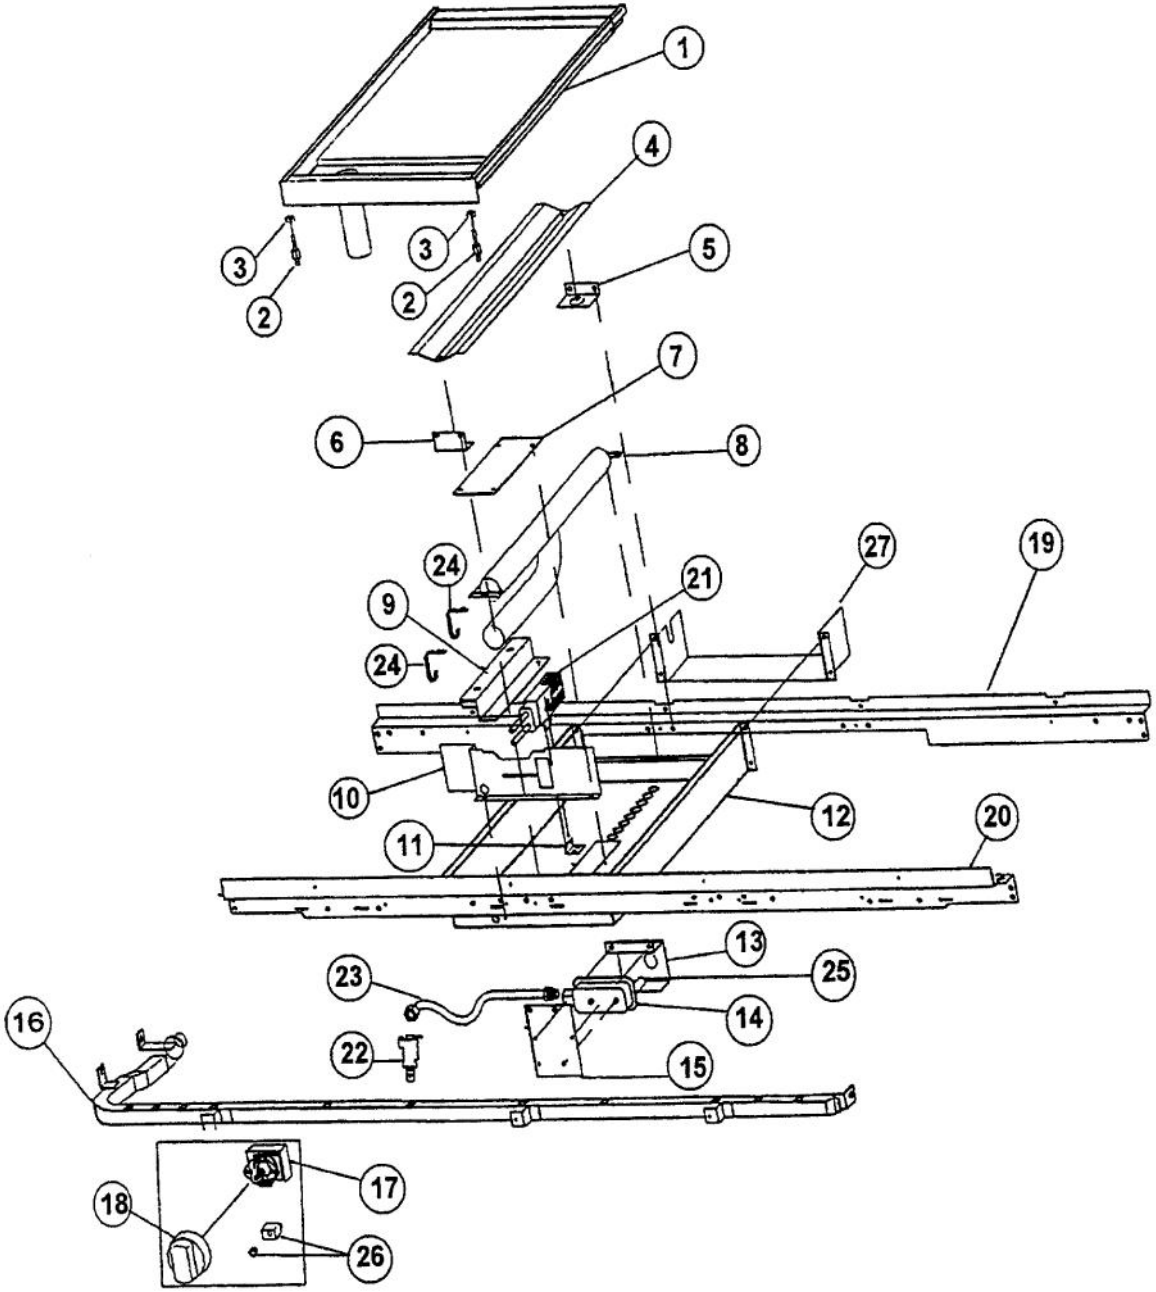

Ref #	Part Number	Qty.	Description
1	PA020014		SPARK IGNITOR
2	PA080036		TOP BURNER REAR REPL PA080008
3	PA080037		TOP BURNER FRONT REPL PA080007
4	A2001112		BURNER SUPT (VGRT)
5	A2001147		GRATE SUPT ANGLE (VGRT)
6	A1001619		SPARK MODULE PLATE
7	PA020041		TYTRONICS 0+4 SPARK MODULE
8	A2001620		SPARK MODULE COVER (VGRC)
9	PD040005		SNAP BUSHING - 7/8
10	PA070001		PRESSURE REGULATOR (NAT.)
11	A1001138		MANIFOLD BRKT
12	PA050114		MANIFOLD
13	003519-000		PA010024 VALVE AND BOLT KIT (BEFORE 08/09/02)
	G50012678		TOP BURNER VALVE KIT (BRASS VALVE REPLACEMENT) (BETWEEN 08/09/02 & 02/23/05)
	PA010157		SUB TO 003515-000 - RANGE TOP BURNER VALVE (AFTER 02/23/05)
14	PD010012		VALVE BOLT 1/4-20 UNC-2B 5/16 M.S.
15	PA020015		SPARK IGNITION SWITCH (BEFORE 2/23/05)
	PA020045		IGNITOR SWITCH (AFTER 2/23/05)
16	PB030002		SUB TO 003862-000 - SHUTOFF VALVE (BEFORE 2/23/05)
	PB030007		SHUT OFF VALVE (AFTER 2/23/05)
17	PB040034		ORIFICE HOOD-NO.50 (NAT)
	PB040036		ORIFICE HOOD-NO.57 (LP)
18	PB010083		SINGLE THERMAL VALVE LH (OVEN)
19	PE070070		DISCONNECT BLOCK XALX 770020-1
20	PE070071		DISCONNECT BLOCK XALX 770027-1
21	PE070128		SUPPLY CORD (VGRT/SC/SS/RC) (AFTER 2/95)
	PE070068		SUPPLY CORD (BEFORE 2/95) (BEFORE 2/95)
22	A2001909		REAR BURNER SUPT-36(VGRT/RC)
23	A2001105		FRONT SUPT (36)
24	PK000008		DRIP TRAY GUIDE - RH
	PK000007		DRIP TRAY GUIDE - LH (VGRT)
NI	PB020041		SHUTOFF TUBING
NI	PB040034		ORIFICE HOOD-NO.50 (NAT)
NI	PB040036		ORIFICE HOOD-NO.57 (LP)