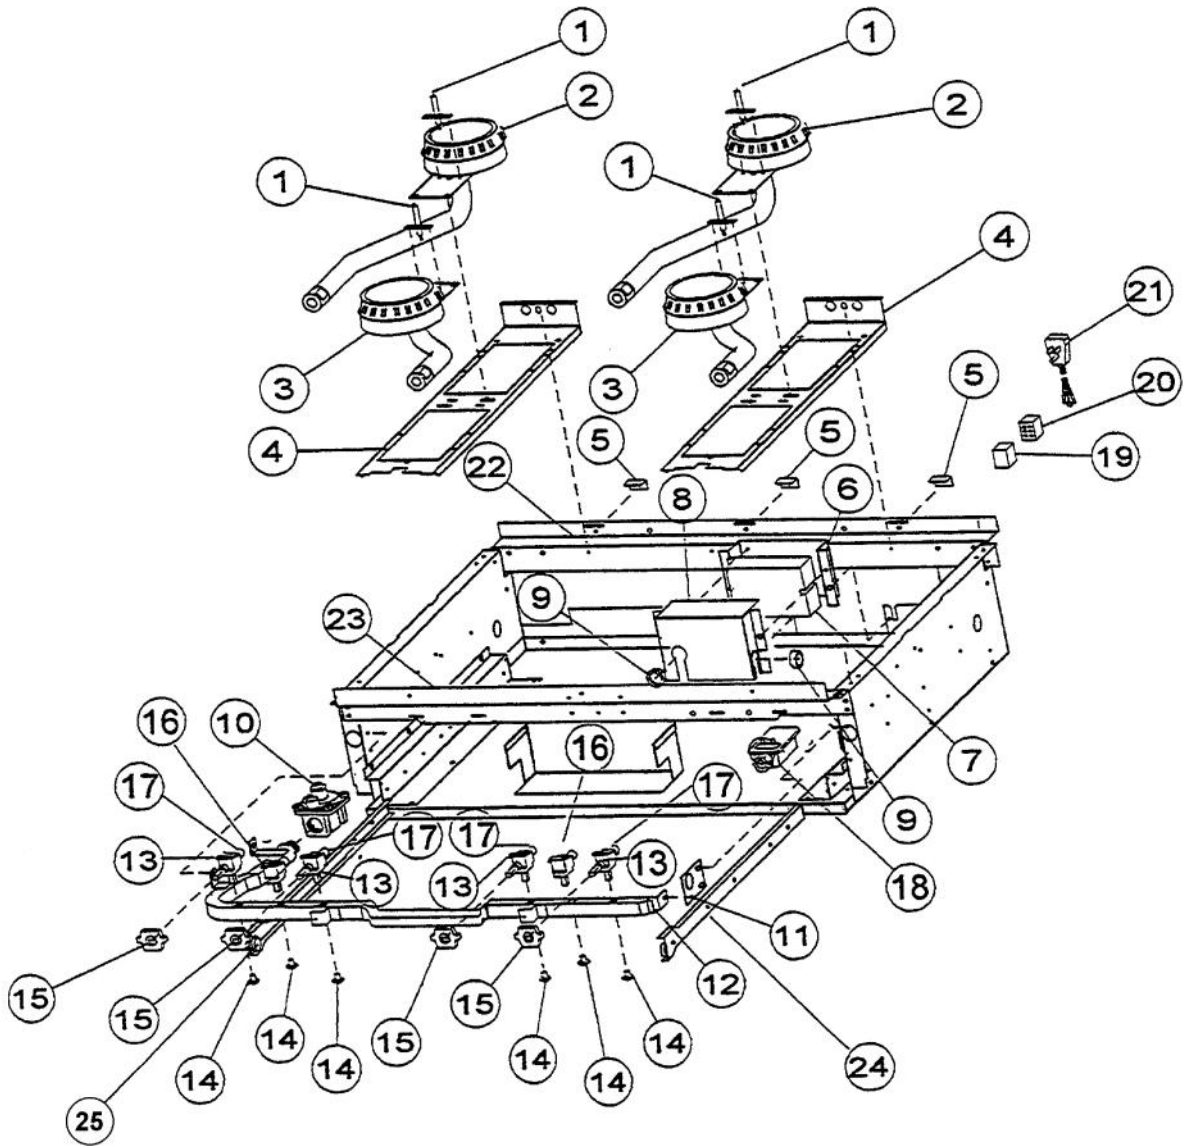

Ref #	Part Number	Qty.	Description
1	PA020014		SPARK IGNITOR
2	PA080036		TOP BURNER REAR REPL PA080008
3	PA080037		TOP BURNER FRONT REPL PA080007
4	A2001112		BURNER SUPT (VGRT)
5	A2001147		GRATE SUPT ANGLE (VGRT)
6	A1001619		SPARK MODULE PLATE
7	PA020041		TYTRONICS 0+4 SPARK MODULE
8	A2001620		SPARK MODULE COVER (VGRC)
9	PD040005		SNAP BUSHING - 7/8
10	PA070001		PRESSURE REGULATOR (NAT.)
11	A1001138		MANIFOLD BRKT
12	PA050114		MANIFOLD
13	003519-000		PA010024 VALVE AND BOLT KIT (BEFORE 08/09/02)
	G50012678		TOP BURNER VALVE KIT (BRASS VALVE REPLACEMENT) (BETWEEN 08/09/02 & 02/23/05)
	PA010157		SUB TO 003515-000 - RANGE TOP BURNER VALVE (AFTER 02/23/05)
14	PD010012		VALVE BOLT 1/4-20 UNC-2B 5/16 M.S.
15	PA020015		SPARK IGNITION SWITCH (BEFORE 2/23/05)
	PA020045		IGNITOR SWITCH (AFTER 2/23/05)
16	PB030002		SUB TO 003862-000 - SHUTOFF VALVE (BEFORE 2/23/05)
	PB030007		SHUT OFF VALVE (AFTER 2/23/05)
17	PB040034		ORIFICE HOOD-NO.50 (NAT)
	PB040036		ORIFICE HOOD-NO.57 (LP)
18	PB010083		SINGLE THERMAL VALVE LH (OVEN)
19	PE070070		DISCONNECT BLOCK XALX 770020-1
20	PE070071		DISCONNECT BLOCK XALX 770027-1
21	PE070128		SUPPLY CORD (VGRT/SC/SS/RC) (AFTER 2/95)
	PE070068		SUPPLY CORD (BEFORE 2/95) (BEFORE 2/95)
22	A2001909		REAR BURNER SUPT-36(VGRT/RC)
23	A2001105		FRONT SUPT (36)
24	PK000008		DRIP TRAY GUIDE - RH
	PK000007		DRIP TRAY GUIDE - LH (VGRT)
NI	PB020041		SHUTOFF TUBING
NI	PB040034		ORIFICE HOOD-NO.50 (NAT)
NI	PB040036		ORIFICE HOOD-NO.57 (LP)