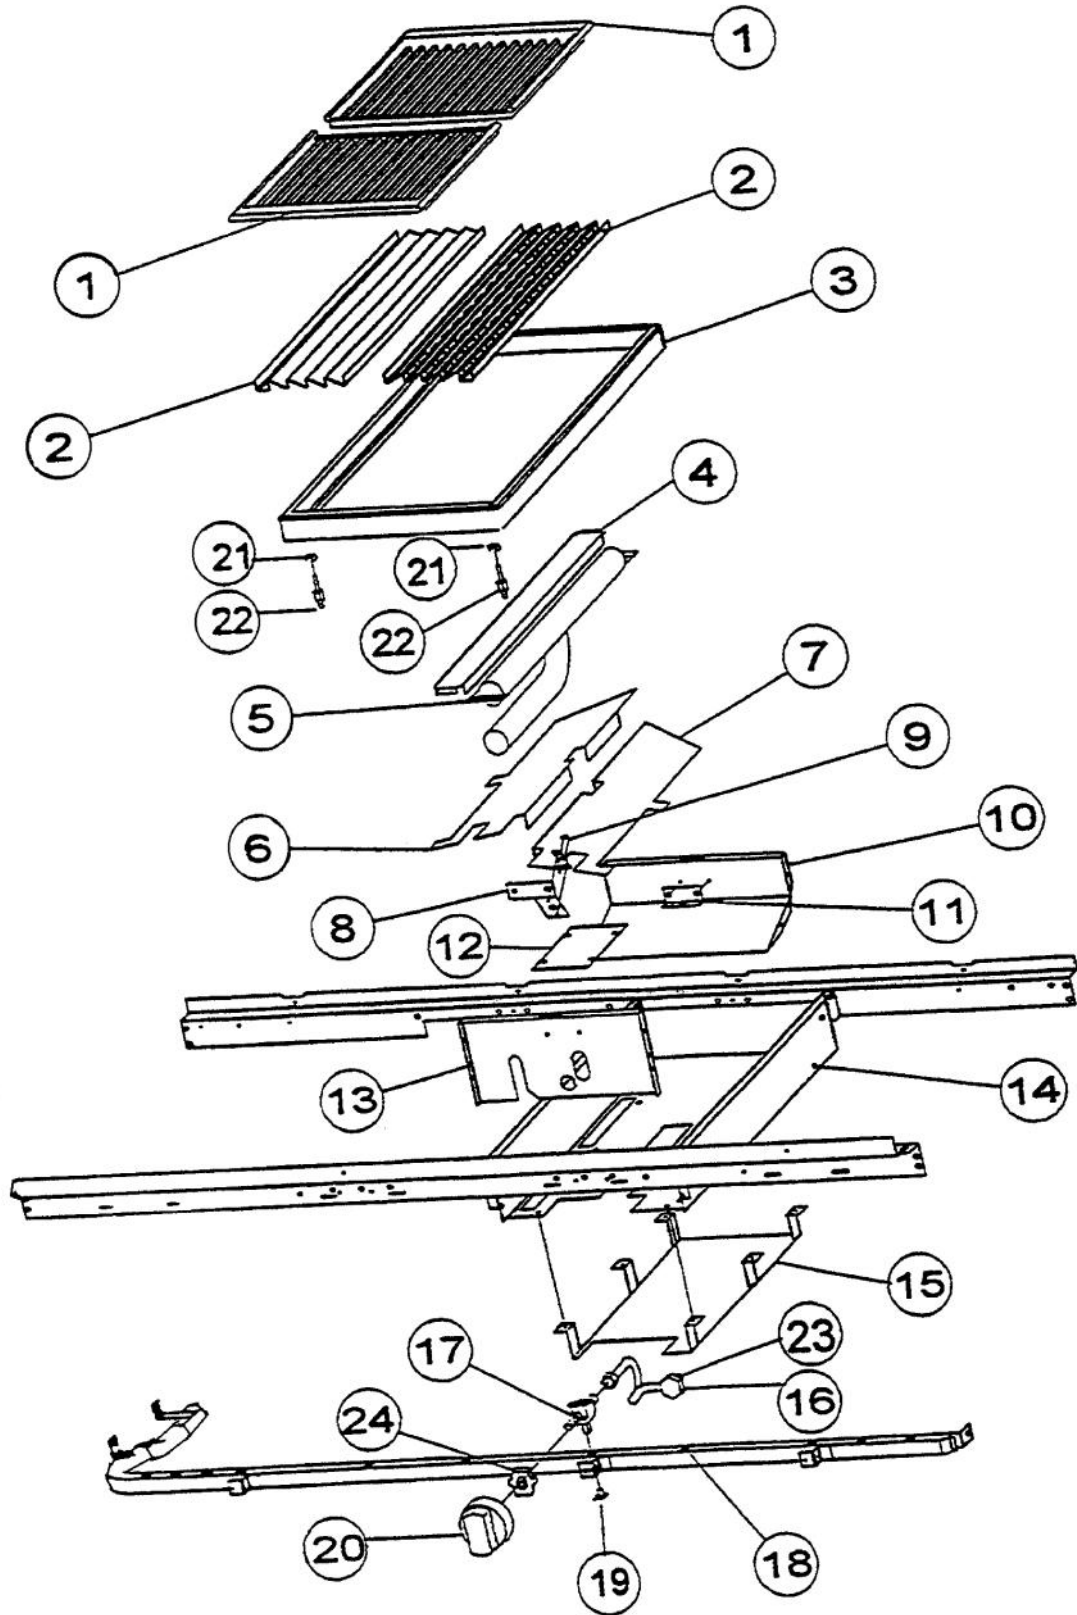

Ref #	Part Number	Qty.	Description
1	PA060028		GRILL GRATE - BK
	PA060029		GRILL GRATE - GR
2	E9101130BK		GRILL SMOKE GENERATOR
3	G9101182AL		GRILL GRATE SUPT (VGRT) XALX
	G9101182BK		GRILL GRATE SUPT (VGRT) XBKX
	G9101182BT		GRILL GRATE SUPT (VGRT) XBTX
	G9101182CB		GRILL GRATE SUPT (VGRT) XCBX
	G9101182EP		GRILL GRATE SUPT (VGRT) XEPX
	G9101182FG		GRILL GRATE SUPT (VGRT) XFGX
	G9101182GG		GRILL GRATE SUPPORT - GG
	G9101182LE		GRILL GRATE SUPT (VGRT) XLEX
	G9101182LN		GRILL GRATE SUPT (VGRT) XLNX
	G9101182MJ		GRILL GRATE SUPT (VGRT) XMJX
	G9101182PL		GRILL GRATE SUPT (VGRT) XPLX
	G9101182SG		GRILL GRATE SUPT (VGRT) XSGX
	G9101182VB		GRILL GRATE SUPT (VGRT) XVBX
	G9101182WH		GRILL GRATE SUPT (VGRT) XWHX
4	B2001140		GRILL FLAME SHIELD (VGRT)
5	PB050077		GRILL BURNER
6	B2001856		GRILL HEAT DEFLECTOR-LH (VGRC60)
7	B2001857		GRILL HEAT DEFLECTOR-RH (VGRC60)
8	A2001633		GRILL FRONT SPARKER BRKT (VGRC)
9	PA020014		SPARK IGNITOR
10	A2001855		GRILL BACK - (VGRC605)
11	A2001132		REAR GRILL BURNER BRKT (VGRT)
12	A1001636		GRIDDLE VENTURI COVER
13	A2001631		GRILL BOX FRONT (VGRC)
14	A2001852		GRILL BOX - (VGRC605)
15	A2001863		GRILL BTM SHIELD (VGRC605)
16	PB020025		TUBING-GRILL (REVISED) REP PB020021
17	PA010030		GRILL VALVE-(VGRT)
18	PA050114		MANIFOLD
19	PD010012		VALVE BOLT 1/4-20 UNC-2B 5/16 M.S.
20	PA010039		TOP GRILL KNOBXBKX (VGRC) (N/STYLE
	PA010040		TOP GRILL KNOBXWHX (VGRC) (N/STYLE
21	PD030012		6-32 HEX NUT
22	PD010017		BALL STUD (VGRT)
23	PB040061		ORIFICE HOOD - NO.48
	PB040062		ORIFICE HOOD-NO.56
24	PA020015		SPARK IGNITION SWITCH