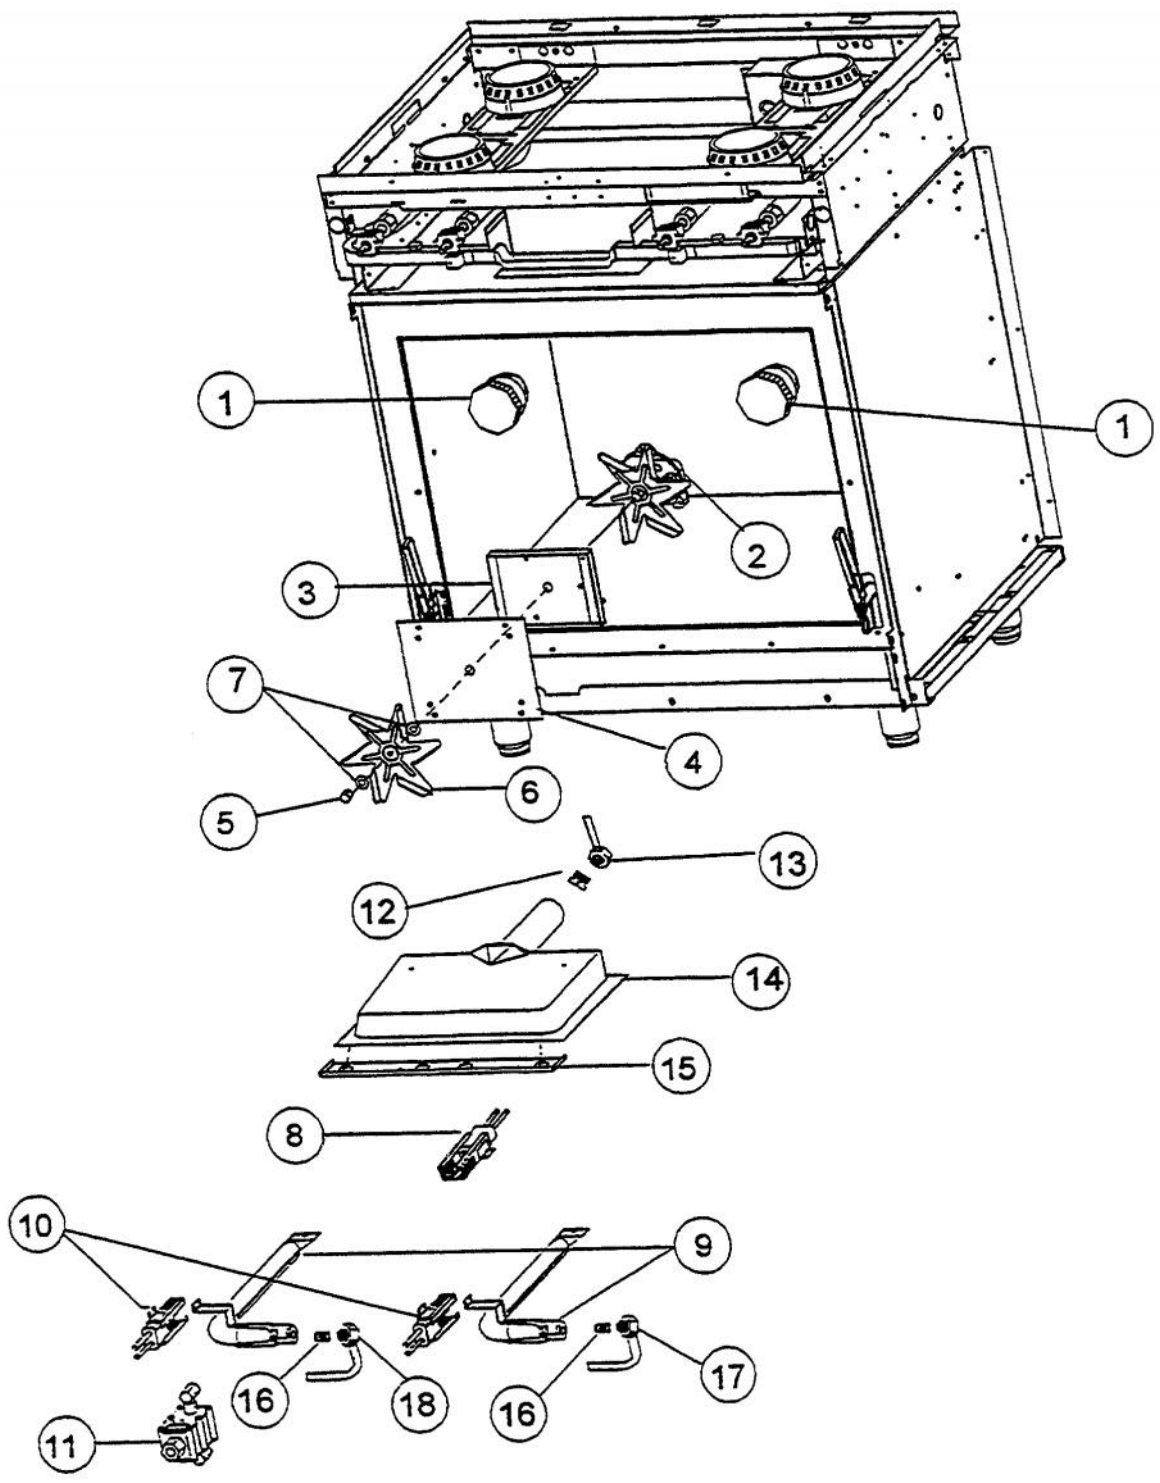

Ref #	Part Number	Qty.	Description
1	PE050009		OVEN LIGHT SOCKET - 36 BUILT-IN
2	PE050057		CONVECTION FAN (VGSC306)
3	A2002595		CONVECTION FAN BOX (VDSC)
4	A1002596		CONVECTION FAN COVER (VDSC)
5	PD030035		CONVECTION FAN NUT
6	PE050035		CONVECTION FAN BLADE
7	PD040030		CONVECTION FAN WASHER
8	PB040001		IGNITOR - (ALL RANGES)
9	PB050012		OVEN BURNER REPL PB050009 (AFTER 04/01/94)
	G50013898		RH OVEN BAKE BURNER SERVICE KIT (BEFORE 04/01/94)
10	PB040001		IGNITOR - (ALL RANGES)
11	PB010084		DUAL THERMAL BI-MTL GAS CTRL VALVE
12	PB040040		ORIFICE-IR BURNER (VGSC)
	PB040027		IR BUR.SPUD ORF. - NO.56 LP
13	PB020040		SAFETY VALVE/(IR) BURNER (VGRC365)
NI	PD030018		PALNUT - 3/4-16
14	G3001876		IR BURNER ASSY (VGSC/RC) N/S
15	B2001448		IR BROIL SUPT (FRONT)
	B2002261		FRONT I/R BROILER SUPPORT BRACKET
16	PB040034		ORIFICE HOOD-NO.50 (NAT)
	PB040036		ORIFICE HOOD-NO.57 (LP)
17	PB020042		BAKE SFTY VLVE/LH BAKE TUBING-365
18	PB020043		BAKE SFTY VLVE/RH BAKE TUBING-365
NI	PB020039		BAKE SHUTOFF/SAFETY VALVE TUBING (VGRC36)
NI	PB020045		BKE. SHTOFF/DL SFTY VLVE (485-6Q/8B)
NI	A2008467		INSULATION SHIELD