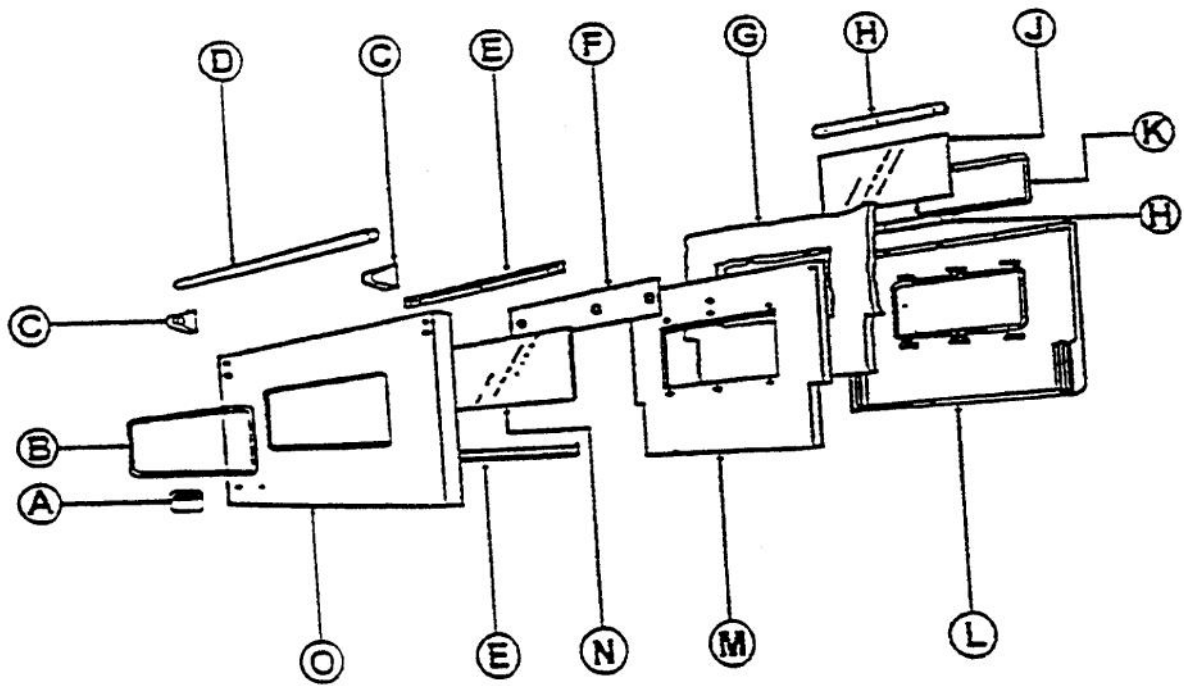

Ref #	Part Number	Qty.	Description
1	PE050009		OVEN LIGHT SOCKET - 36 BUILT-IN
2	PE050057		CONVECTION FAN (VGSC306)
3	A2002595		CONVECTION FAN BOX (VDSC)
4	A1002596		CONVECTION FAN COVER (VDSC)
5	PD030035		CONVECTION FAN NUT
6	PE050035		CONVECTION FAN BLADE
7	PD040030		CONVECTION FAN WASHER
8	PB040001		IGNITOR - (ALL RANGES)
9	PB050012		OVEN BURNER REPL PB050009 (AFTER 04/01/94)
	G50013898		RH OVEN BAKE BURNER SERVICE KIT (BEFORE 04/01/94)
10	PB040001		IGNITOR - (ALL RANGES)
11	PB010084		DUAL THERMAL BI-MTL GAS CTRL VALVE
12	PB040040		ORIFICE-IR BURNER (VGSC)
	PB040027		IR BUR.SPUD ORF. - NO.56 LP
13	PB020040		SAFETY VALVE/(IR) BURNER (VGRC365)
NI	PD030018		PALNUT - 3/4-16
14	G3001876		IR BURNER ASSY (VGSC/RC) N/S
15	B2001448		IR BROIL SUPT (FRONT)
	B2002261		FRONT I/R BROILER SUPPORT BRACKET
16	PB040034		ORIFICE HOOD-NO.50 (NAT)
	PB040036		ORIFICE HOOD-NO.57 (LP)
17	PB020042		BAKE SFTY VLVE/LH BAKE TUBING-365
18	PB020043		BAKE SFTY VLVE/RH BAKE TUBING-365
NI	PB020039		BAKE SHUTOFF/SAFETY VALVE TUBING (VGRC36)
NI	PB020045		BKE. SHTOFF/DL SFTY VLVE (485-6Q/8B)
NI	A2008467		INSULATION SHIELD