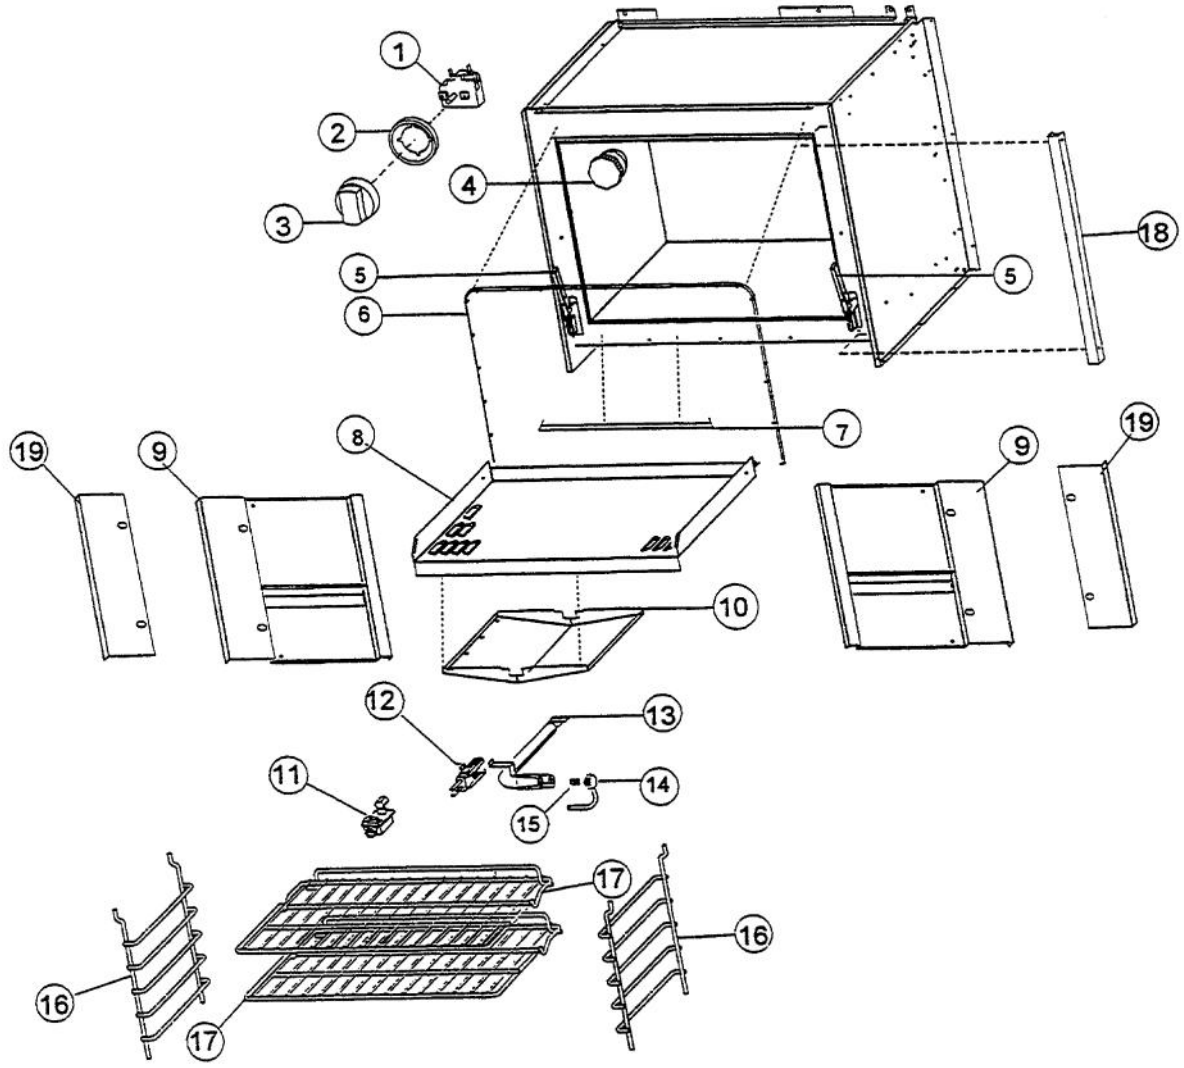

Ref #	Part Number	Qty.	Description
1	PE050009		OVEN LIGHT SOCKET - 36 BUILT-IN
2	PE050057		CONVECTION FAN (VGSC306)
3	A2002595		CONVECTION FAN BOX (VDSC)
4	A1002596		CONVECTION FAN COVER (VDSC)
5	PD030035		CONVECTION FAN NUT
6	PE050035		CONVECTION FAN BLADE
7	PD040030		CONVECTION FAN WASHER
8	PB040001		IGNITOR - (ALL RANGES)
9	PB050012		OVEN BURNER REPL PB050009 (AFTER 04/01/94)
	G50013898		RH OVEN BAKE BURNER SERVICE KIT (BEFORE 04/01/94)
10	PB040001		IGNITOR - (ALL RANGES)
11	PB010084		DUAL THERMAL BI-MTL GAS CTRL VALVE
12	PB040040		ORIFICE-IR BURNER (VGSC)
	PB040027		IR BUR.SPUD ORF. - NO.56 LP
13	PB020044		TUBING BURNER - 485
NI	PD030018		PALNUT - 3/4-16
14	G3001876		IR BURNER ASSY (VGSC/RC) N/S
15	B2001448		IR BROIL SUPT (FRONT)
	B2002261		FRONT I/R BROILER SUPPORT BRACKET
16	PB040034		ORIFICE HOOD-NO.50 (NAT)
	PB040036		ORIFICE HOOD-NO.57 (LP)
17	PB020023		BAKE BURNER TUBE RH OVEN
18	PB020022		BAKE BURNER TUBE LH OVEN (MANIFOLD TO SAFETY VALVE), RH - 8B, 6Q
NI	PB020036		OVEN TUBING (MANIFOLD TO SAFETY VALVE), RH - 4GQ, 6G, 4G
NI	A2008467		INSULATION SHIELD