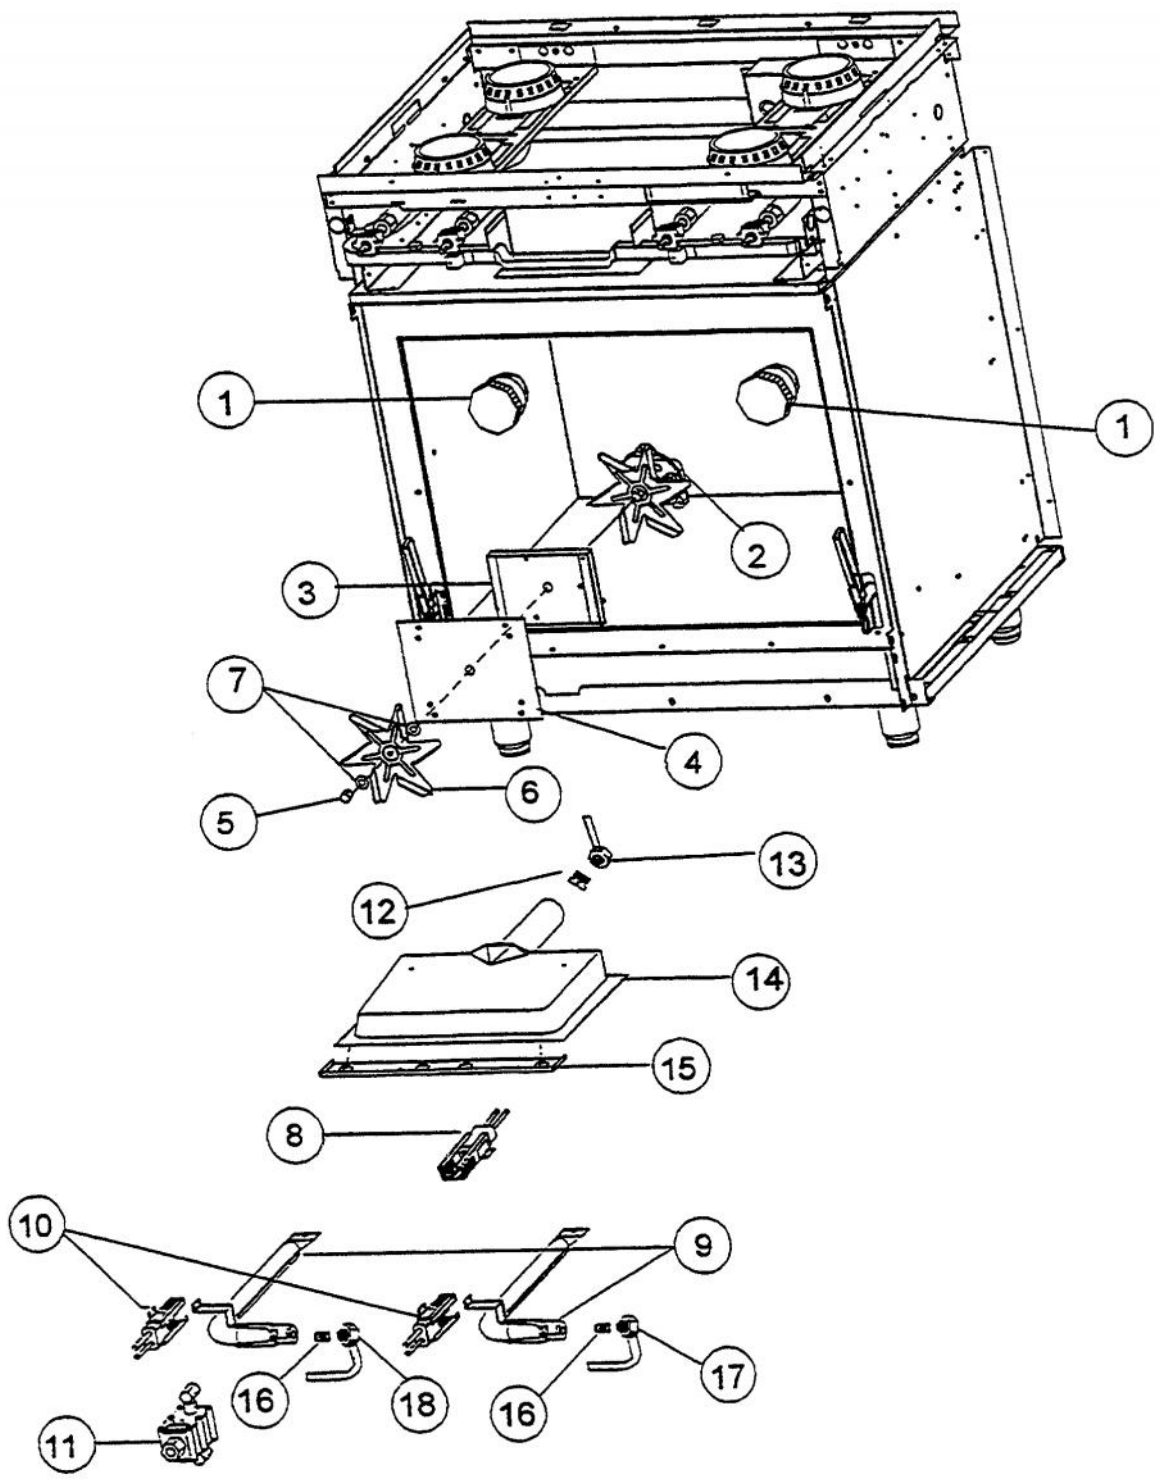

Ref #	Part Number	Qty.	Description
13	C9001241MJ		LWR ACC PNL - RPLCS C9001973MJ
13	C9001241PL		LWR ACC PNL - RPLCS C9001973PL
13	C9001241SG		LWR ACC PNL - RPLCS C9001973SG
13	C9001241VB		LWR ACC PNL - RPLCS C9001973VB
13	C9001241WH		LWR ACC PNL - RPLCS C9001973WH