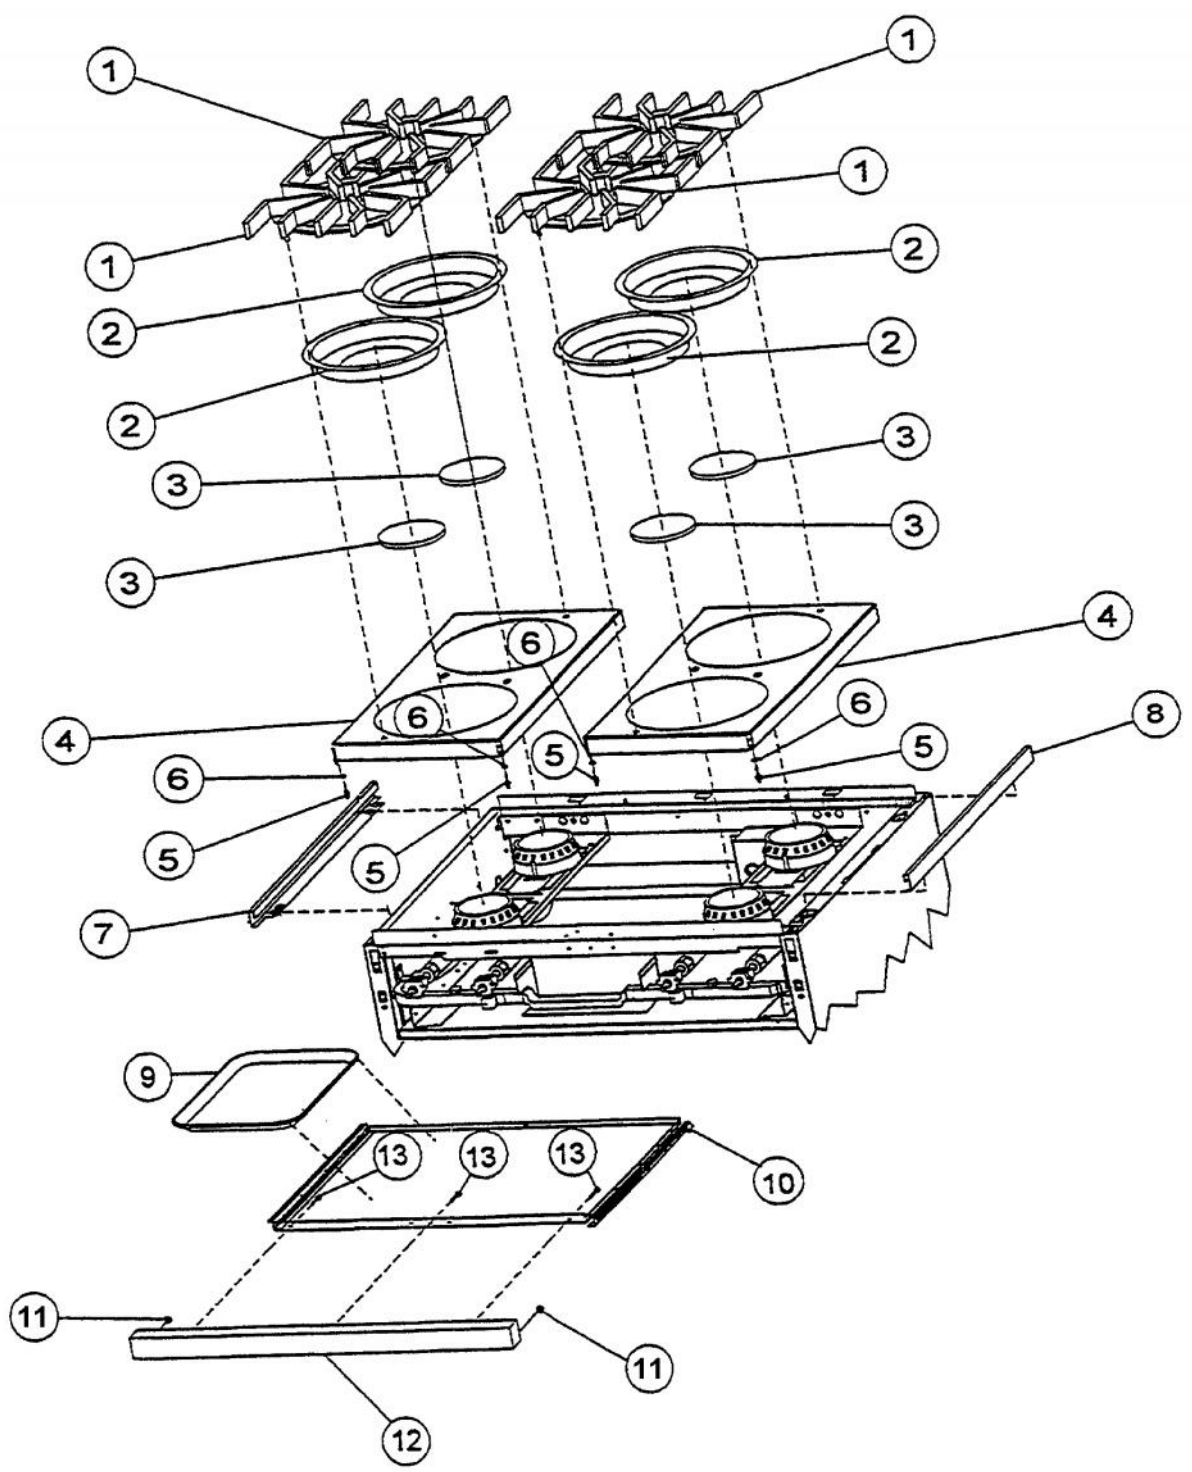

Ref #	Part Number	Qty.	Description
1	PA060037		GRATE BK REPL PA060024 (GEN.NO.2)
1	PA060038		GRAY GRATES
2	PA030002AL		BURNER BOWL - AL
2	PA030002BK		BURNER BOWL (VGRT) XXBKXX
2	PA030002BT		BURNER BOWL - BT
2	PA030002CB		BURNER BOWL - CB
2	PA030002EP		BURNER BOWL - EP
2	PA030002FG		BURNER BOWL - FG
2	PA030002GG		BURNER BOWLS - GG
2	PA030002LE		BURNER BOWLS - LE
2	PA030002LN		BURNER BOWL (VGRT) XXLNX
2	PA030002MJ		BURNER BOWL (VGRT) XXMJXX
2	PA030002PL		BURNER BOWL (VGRT) XXPLXX
2	PA030002SG		BURNER BOWL - SG
2	PA030002VB		BURNER BOWL (VGRT) XXVBXX
2	PA030002WH		BURNER BOWL (VGRT) XXWHXX
3	PA080015		BURNER CAP-VGRT XBKX
3	PA080016		BURNER CAP-VGRT (GRAY-MATT)
4	G50013584AL		BURNER GRATE SUPPORT ASSEMBLY - AL
4	G50013584BK		GRATE SUPPORT SERVICE KIT (BK)
4	G50013584BT		GRATE SUPPORT SERVICE KIT (BT) - NLA
4	G50013584CB		BURNER GRATE SUPPORT ASSEMBLY - CB
4	G50013584EP		BURNER GRATE SUPPORT ASSEMBLY - EP
4	G50013584FG		BURNER GRATE SUPPORT ASSEMBLY - FG
4	G50013584GG		BURNER GRATE SUPPORT ASSEMBLY - GG
4	G50013584LE		BURNER GRATE SUPPORT ASSEMBLY - LE
4	G50013584LN		GRATE SUPPORT SERVICE KIT (LN)
4	G50013584MJ		BURNER GRATE SUPPORT ASSEMBLY - MJ
4	G50013584PL		GRATE SUPPORT ASSEMBLY - PL
4	G50013584SG		BURNER GRATE SUPPORT ASSEMBLY - SG
4	G50013584VB		BURNER GRATE SUPPORT ASSEMBLY - VB
4	G50013584WH		GRATE SUPPORT SERVICE KIT (WH)
5	PD030012		6-32 HEX NUT
6	PD010017		BALL STUD (VGRT)
7	B2001914		SIDE TRIM -LH (VGRC)
	C9301914BR		SIDE TRIM LH (VGRC) XBRX
8	B2001913		SIDE TRIM -RH (VGRC)
	C9301913BR		SIDE TRIM RH (VGRC) XBRX
9	J2101749		GREASE PAN (AFTER SERIAL NO. R12139612235)
	PB080011		GREASE PAN (BEFORE SERIAL NO. R12139612235)
10	G3004873		DRIP TRAY WELD ASSY (48)
11	PD040004		GROMMET BUMPER
12	G3203148		DRIP TRAY HANDLE 48`` - SS
	G3203147		DRIP TRAY HANDLE 48`` - BR
13	PD010003		10-24 X 1/2 PH.TR.HD.SERD.M.S.
NI	PD030010		NO.10-24 KEPS NUT