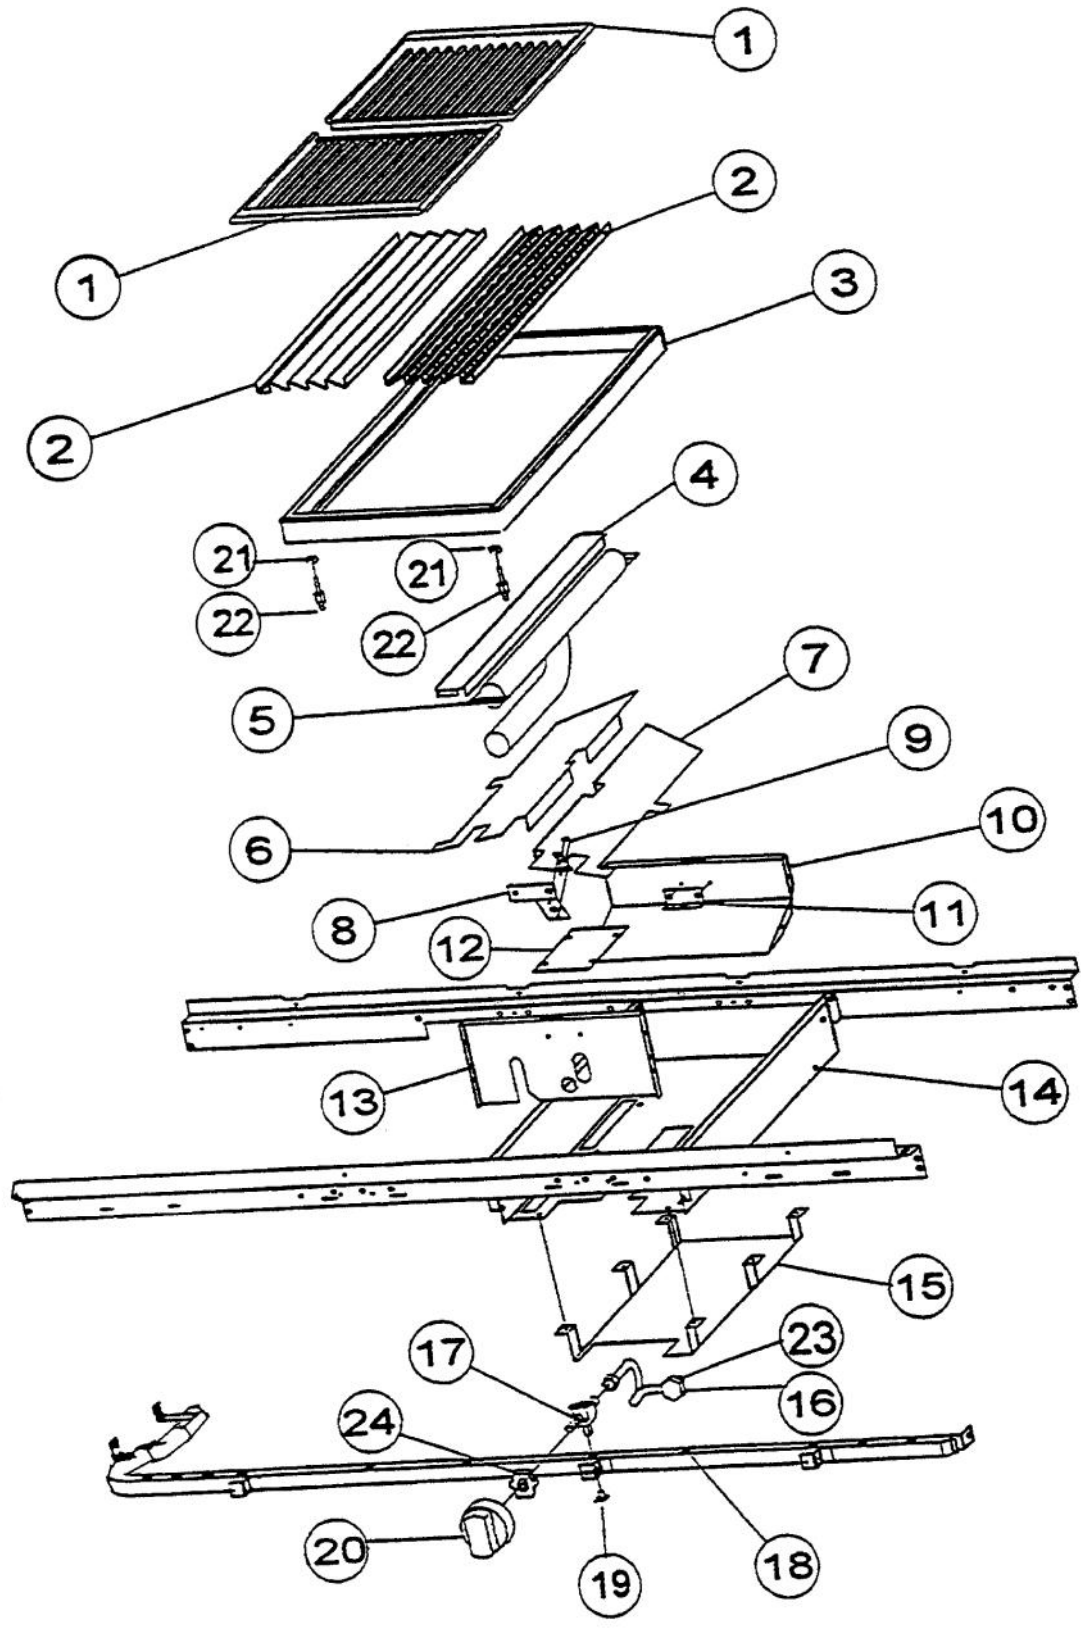

Ref #	Part Number	Qty.	Description
1	PA060028		GRILL GRATE - BK
1	PA060029		GRILL GRATE - GR
2	E9101130BK		GRILL SMOKE GENERATOR
3	G9101182AL		GRILL GRATE SUPT (VGRT) XALX
3	G9101182BK		GRILL GRATE SUPT (VGRT) XBKX
3	G9101182BT		GRILL GRATE SUPT (VGRT) XBTX
3	G9101182CB		GRILL GRATE SUPT (VGRT) XCBX
3	G9101182EP		GRILL GRATE SUPT (VGRT) XEPX
3	G9101182FG		GRILL GRATE SUPT (VGRT) XFGX
3	G9101182GG		GRILL GRATE SUPPORT - GG
3	G9101182LE		GRILL GRATE SUPT (VGRT) XLEX
3	G9101182LN		GRILL GRATE SUPT (VGRT) XLNX
3	G9101182MJ		GRILL GRATE SUPT (VGRT) XMJX
3	G9101182PL		GRILL GRATE SUPT (VGRT) XPLX
3	G9101182SG		GRILL GRATE SUPT (VGRT) XSGX
3	G9101182VB		GRILL GRATE SUPT (VGRT) XVBX
3	G9101182WH		GRILL GRATE SUPT (VGRT) XWHX
4	B2001140		GRILL FLAME SHIELD (VGRT)
5	PB050077		GRILL BURNER
6	B2001856		GRILL HEAT DEFLECTOR-LH (VGRC60)
7	B2001857		GRILL HEAT DEFLECTOR-RH (VGRC60)
8	A2001633		GRILL FRONT SPARKER BRKT (VGRC)
9	PA020014		SPARK IGNITOR
10	A2001855		GRILL BACK - (VGRC605)
11	A2001132		REAR GRILL BURNER BRKT (VGRT)
12	A1001636		GRIDDLE VENTURI COVER
13	A2001631		GRILL BOX FRONT (VGRC)
14	A2001852		GRILL BOX - (VGRC605)
15	A2001863		GRILL BTM SHIELD (VGRC605)
16	PB020025		TUBING-GRILL (REVISED) REP PB020021
17	PA010030		GRILL VALVE-(VGRT)
18	PA050115		UNIVERSAL 48 MANIFOLD
19	PD010012		VALVE BOLT 1/4-20 UNC-2B 5/16 M.S.
20	PA010039		TOP GRILL KNOXBKX (VGRC) (N/STYLE
20	PA010040		TOP GRILL KNOBXWHX (VGRC) (N/STYLE
21	PD030012		6-32 HEX NUT
22	PD010017		BALL STUD (VGRT)
23	PB040061		ORIFICE HOOD - NO.48
	PB040062		ORIFICE HOOD-NO.56
24	PA020015		SPARK IGNITION SWITCH
NI	A1001862		GRILL VENTURI COVER (VGRC605)