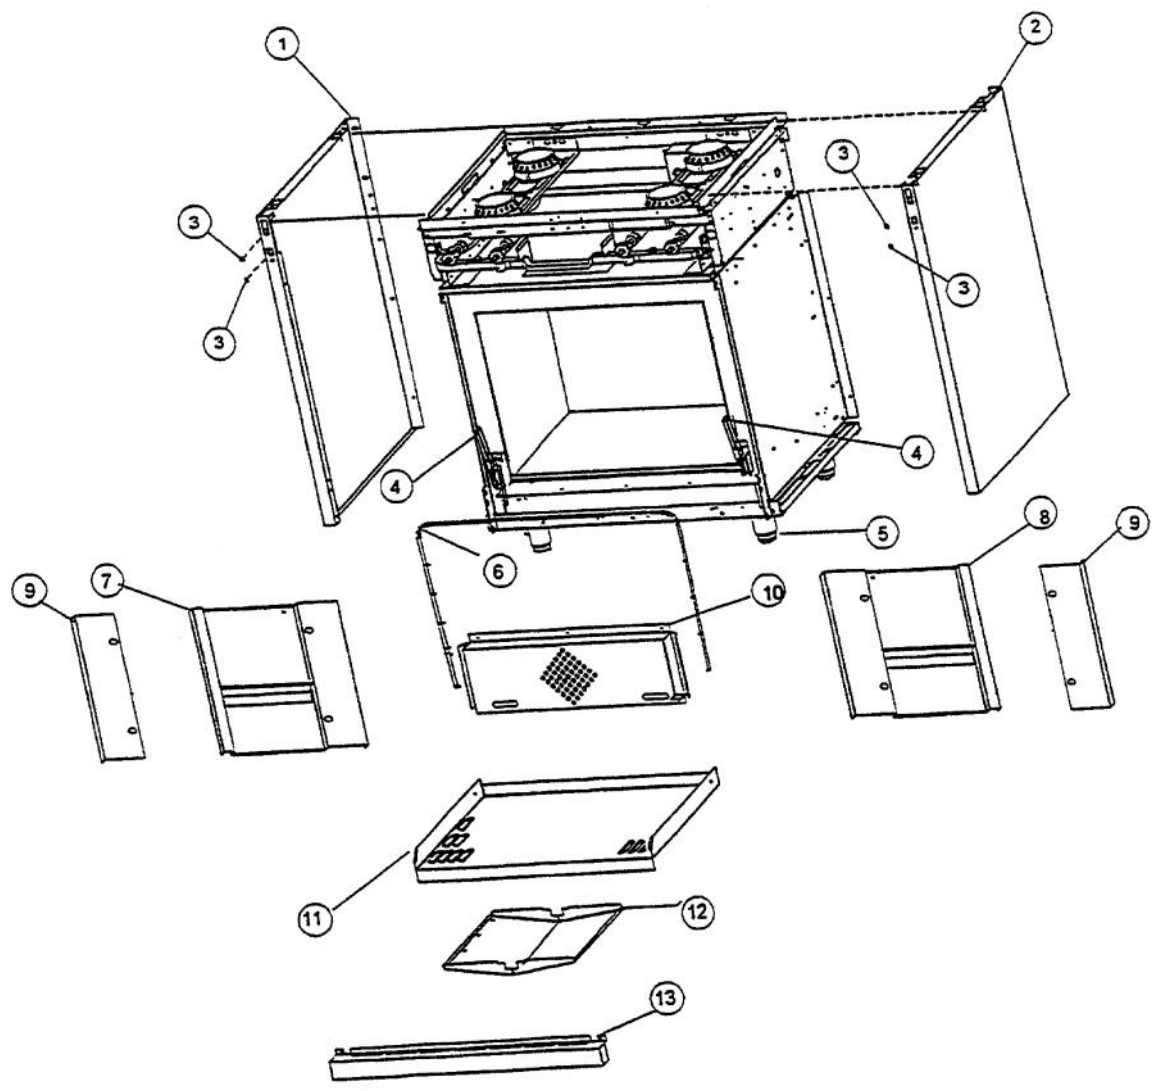

Ref #	Part Number	Qty.	Description
1	G3001584		LANDING LGD 48
2	PD030050		10-24 CAGE NUT SS
3	PE050024		OVEN IND. LIGHT (LIGHT HOUSING)
4	B9202375		CTRL PAN- (VGRC485-8B)XSLK SCRX
	B9202374		CTRL PAN- (VGRC485-6G)XSLK SCRX
	B9202376		CTRL PAN- (VGRC485-6Q) XSLK SCRX
	B9201286		CTRL PAN - VGRC485-4G XSLK SCRX
	B9202373		CTRL PAN- (VGRC485-4GQ)XSLK SCRX
5	PB010208		BEZEL, CHROME PLATE
	PB010209		BEZEL BRASS
6	PE050023		OVEN IND. LIGHT (LENS & BEZEL) (CURRENT)
	PE050015		OVEN INDICATOR LIGHT (NO WIRE)
	PE050006		INDICATOR LIGHT - W/ WIRE
7	PB010036		THERMOSTAT BAKE/BROIL
8	PA010034		TOP BURNER KNOB-XBKX (NEW STYLE) (BEFORE 08/09/02) IF ORIGINAL VALVE HAS NEVER BEEN REPLACED BURNER KNOB-WH NS REPL PA010028 (BEFORE 08/09/02) IF ORIGINAL VALVE HAS NEVER BEEN REPLACED VGSC,VGRC,VGRT TOP BURNER KNOB(BK) (AFTER 08/09/02 - OR IF ORIGINAL VALVE HAS BEEN REPLA...
	PA010035		VGSC,VGRC,VGRT TOP BURNER KNOB(WH) (AFTER 08/09/02 - OR IF ORIGINAL VALVE HAS BEEN REPLA...
	PB010206		T/STAT B/B KNOB BK REPL PB010039BKX (AFTER 1/95)
	PB010207		THERMOSTAT BAKE/BROIL KNOB XWHX N/S (AFTER 1/95)
9	PB010099		T/STAT BK/BRL KNBXBKXREP PB010016 (BEFORE 1/95)
	PB010100		T/STAT BAK/BROL KNBXWHX-SC/RC-(VLOX (BEFORE 1/95)
	PB010091		OVEN RACK SUPT-5 POS. (27)
10	PB060029		RACK REPL VGRC48RH REPL PB060008
11	PB060042		OVEN LIGHT SWITCH - XBKX (WES-GAR)
12	PE050016		OVEN LIGHT SWITCH - XWHX (WES-GAR)
	PE050017		BROILER PAN TRAY (KRA2)
13	PB080003		BROILER PAN
14	PB080002		CONVECTION-LABEL/PLATE (CHROME)
15	PE010081		CONVECTION-LABEL/PLATE (XBRX)
	PE010082		ANTI-TIP DEVICE
16	A2001259