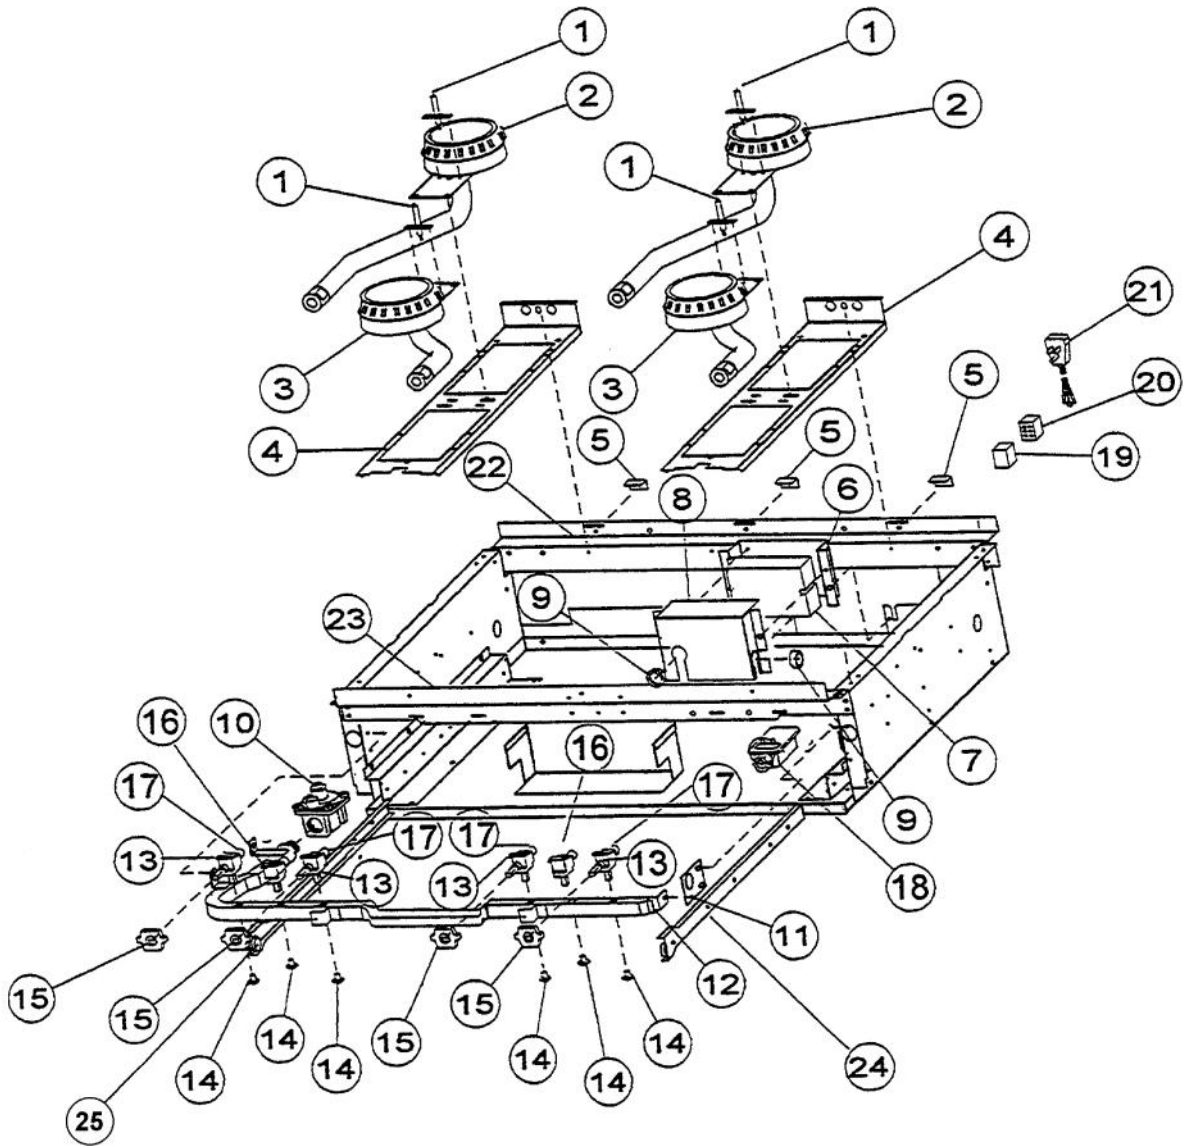

Ref #	Part Number	Qty.	Description
1	PA020014		SPARK IGNITOR
2	PA080036		TOP BURNER REAR REPL PA080008
3	PA080037		TOP BURNER FRONT REPL PA080007
4	A2001112		BURNER SUPT (VGRT)
5	A2001147		GRATE SUPT ANGLE (VGRT)
6	A1001619		SPARK MODULE PLATE
7	PA020041		TYTRONICS 0+4 SPARK MODULE
8	A2001620		SPARK MODULE COVER (VGRC)
9	PD040005		SNAP BUSHING - 7/8
10	PA070001		PRESSURE REGULATOR (NAT.)
11	A1001138		MANIFOLD BRKT
12	PA050115		UNIVERSAL 48 MANIFOLD
13	003519-000		PA010024 VALVE AND BOLT KIT (BEFORE 08/09/02)
	G50012678		TOP BURNER VALVE KIT (BRASS VALVE REPLACEMENT) (BETWEEN 08/09/02 & 02/23/05)
	PA010157		SUB TO 003515-000 - RANGE TOP BURNER VALVE (AFTER 02/23/05)
14	PD010012		VALVE BOLT 1/4-20 UNC-2B 5/16 M.S.
15	PA020015		SPARK IGNITION SWITCH (BEFORE 2/23/05)
	PA020045		IGNITOR SWITCH (AFTER 2/23/05)
16	PB030002		SUB TO 003862-000 - SHUTOFF VALVE (BEFORE 2/23/05)
	PB030007		SHUT OFF VALVE (AFTER 2/23/05)
17	PB040034		ORIFICE HOOD-NO.50 (NAT)
	PB040036		ORIFICE HOOD-NO.57 (LP)
18	PB010083		SINGLE THERMAL VALVE LH (OVEN)
19	PE070070		DISCONNECT BLOCK XALX 770020-1
20	PE070071		DISCONNECT BLOCK XALX 770027-1
21	PE070128		SUPPLY CORD (VGRT/SC/SS/RC) (AFTER 2/95)
	PE070068		SUPPLY CORD (BEFORE 2/95) (BEFORE 2/95)
22	A2001908		REAR BURNER SUPT -48 (VGRT/RC)
23	A2001104		FRONT SUPT (48)
24	PK000008		DRIP TRAY GUIDE - RH
	PK000007		DRIP TRAY GUIDE - LH (VGRT)
NI	PB020041		SHUTOFF TUBING