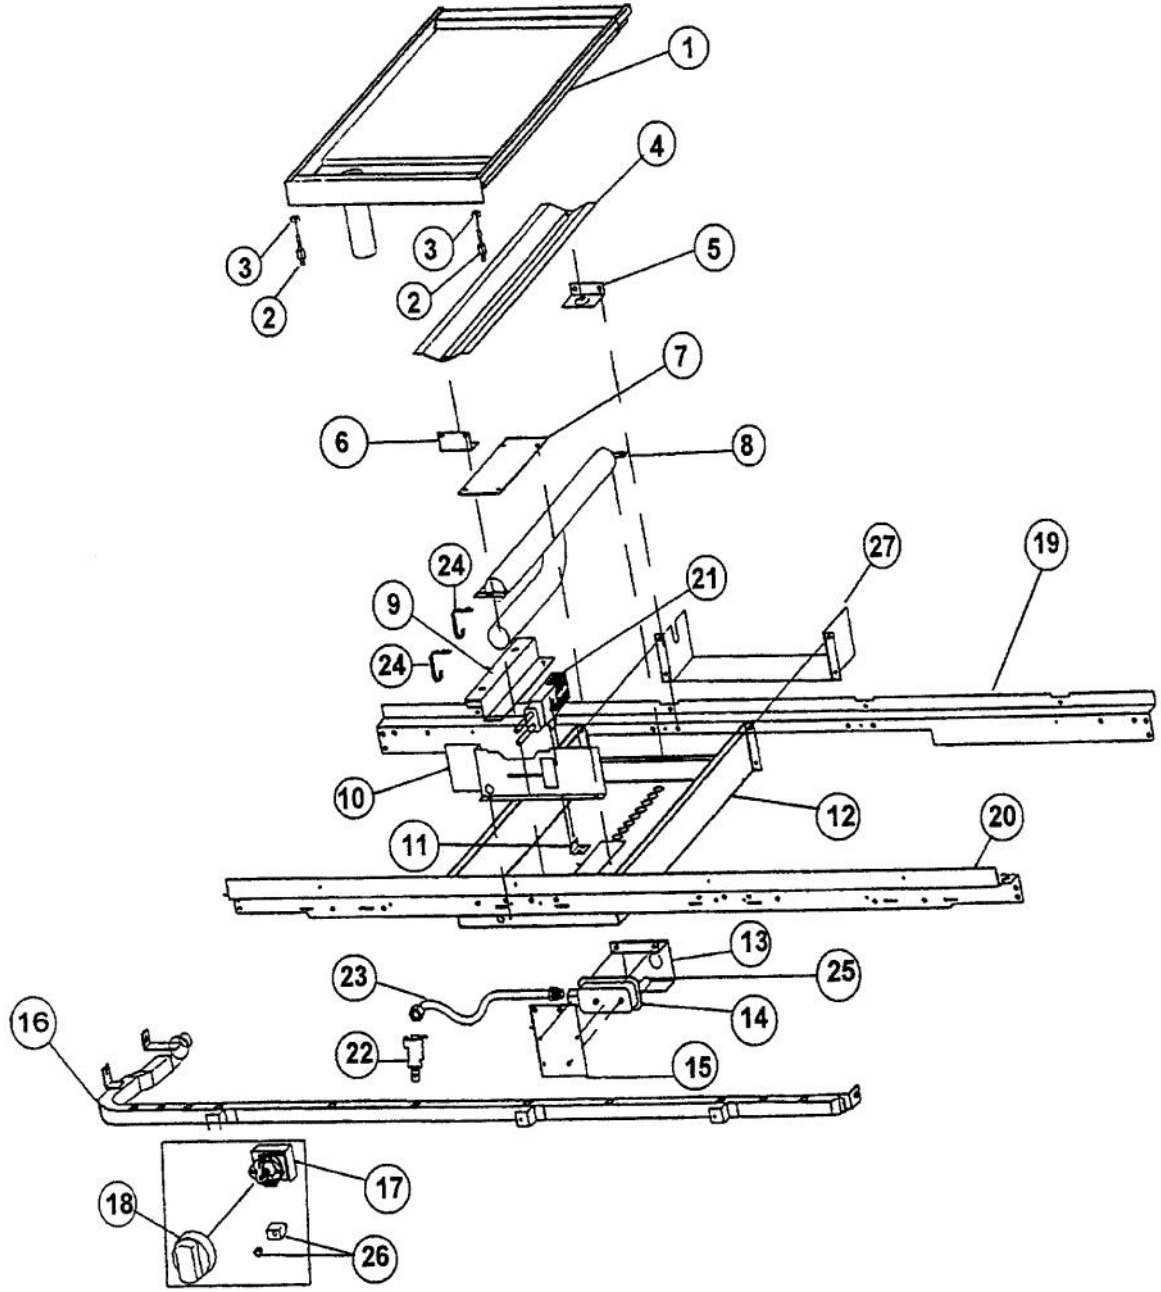

Ref #	Part Number	Qty.	Description
1	PA020014		SPARK IGNITOR
2	PA080036		TOP BURNER REAR REPL PA080008
3	PA080037		TOP BURNER FRONT REPL PA080007
4	A2001112		BURNER SUPT (VGRT)
5	A2001147		GRATE SUPT ANGLE (VGRT)
6	A1001619		SPARK MODULE PLATE
7	PA020041		TYTRONICS 0+4 SPARK MODULE
8	A2001620		SPARK MODULE COVER (VGRC)
9	PD040005		SNAP BUSHING - 7/8
10	PA070001		PRESSURE REGULATOR (NAT.)
11	A1001138		MANIFOLD BRKT
12	PA050115		UNIVERSAL 48 MANIFOLD
13	003519-000		PA010024 VALVE AND BOLT KIT (BEFORE 08/09/02)
	G50012678		TOP BURNER VALVE KIT (BRASS VALVE REPLACEMENT) (BETWEEN 08/09/02 & 02/23/05)
	PA010157		SUB TO 003515-000 - RANGE TOP BURNER VALVE (AFTER 02/23/05)
14	PD010012		VALVE BOLT 1/4-20 UNC-2B 5/16 M.S.
15	PA020015		SPARK IGNITION SWITCH (BEFORE 2/23/05)
	PA020045		IGNITOR SWITCH (AFTER 2/23/05)
16	PB030002		SUB TO 003862-000 - SHUTOFF VALVE (BEFORE 2/23/05)
	PB030007		SHUT OFF VALVE (AFTER 2/23/05)
17	PB040034		ORIFICE HOOD-NO.50 (NAT)
	PB040036		ORIFICE HOOD-NO.57 (LP)
18	PB010083		SINGLE THERMAL VALVE LH (OVEN)
19	PE070070		DISCONNECT BLOCK XALX 770020-1
20	PE070071		DISCONNECT BLOCK XALX 770027-1
21	PE070128		SUPPLY CORD (VGRT/SC/SS/RC) (AFTER 2/95)
	PE070068		SUPPLY CORD (BEFORE 2/95) (BEFORE 2/95)
22	A2001908		REAR BURNER SUPT -48 (VGRT/RC)
23	A2001104		FRONT SUPT (48)
24	PK000008		DRIP TRAY GUIDE - RH
	PK000007		DRIP TRAY GUIDE - LH (VGRT)
NI	PB020041		SHUTOFF TUBING