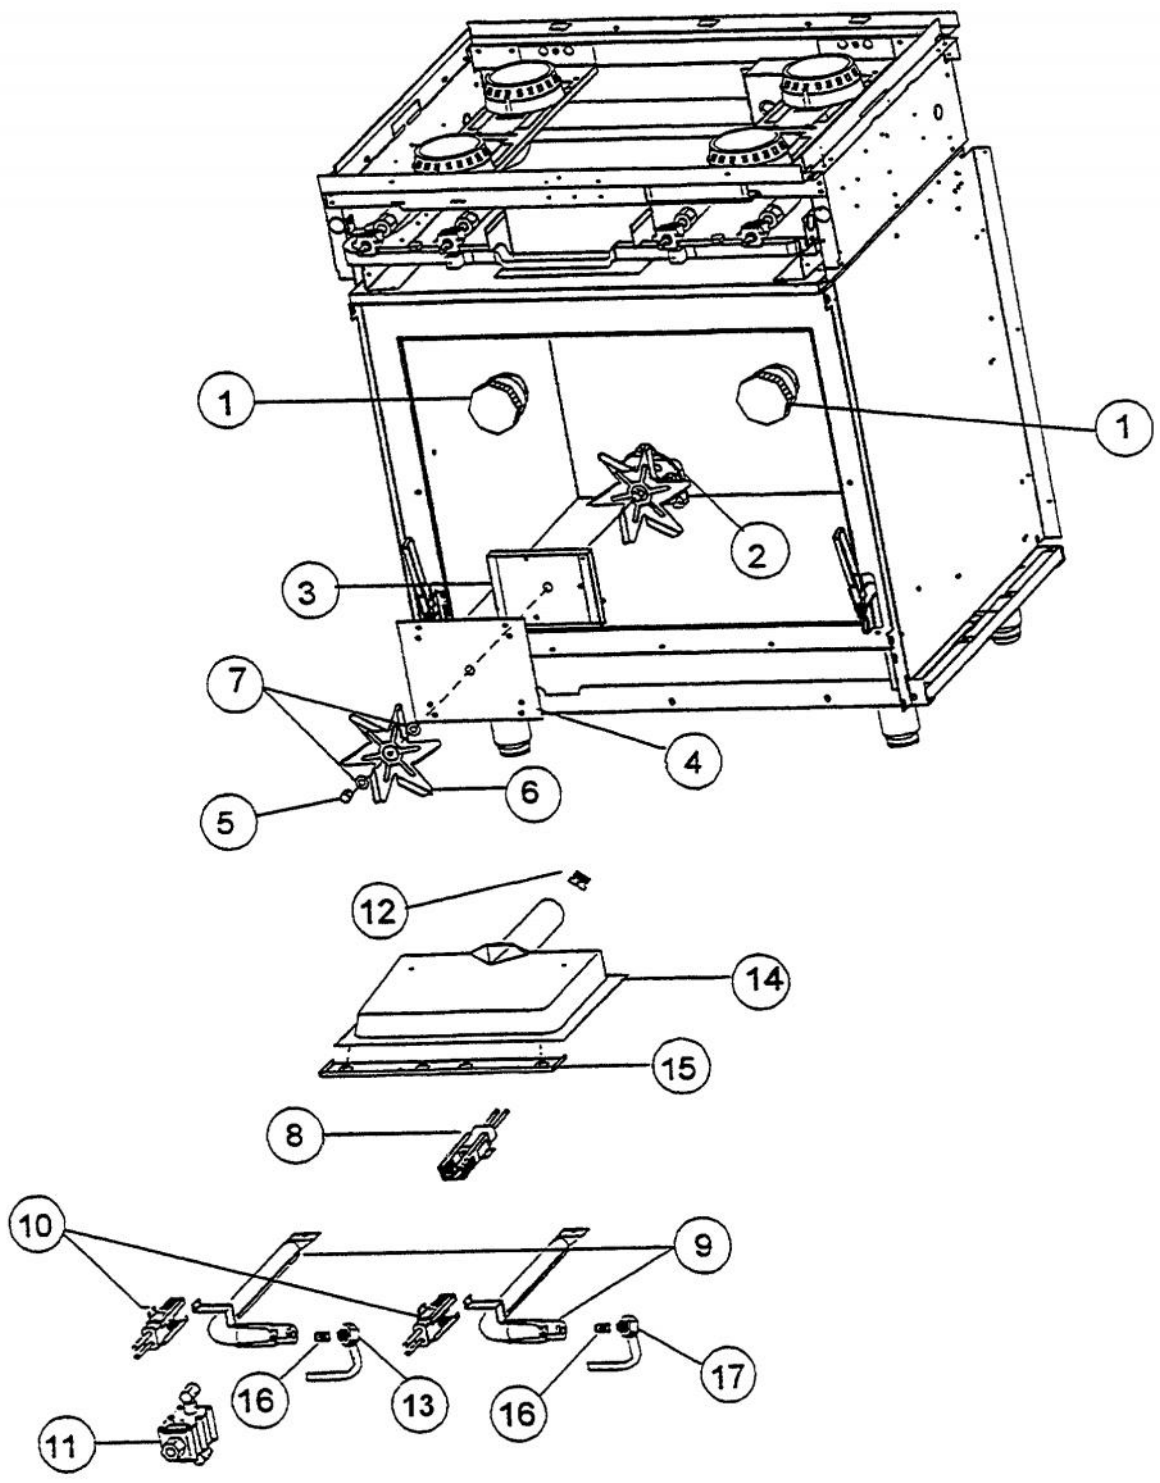

Ref #	Part Number	Qty.	Description
1	PE050009		OVEN LIGHT SOCKET - 36 BUILT-IN
2	PE050057		CONVECTION FAN (VGSC306)
3	A2002595		CONVECTION FAN BOX (VDSC)
4	A1002596		CONVECTION FAN COVER (VDSC)
5	PD030035		CONVECTION FAN NUT
6	PE050035		CONVECTION FAN BLADE
7	PD040030		CONVECTION FAN WASHER
8	PB040001		IGNITOR - (ALL RANGES)
9	PB050012		OVEN BURNER REPL PB050009 (AFTER 04/01/94)
	G50013898		RH OVEN BAKE BURNER SERVICE KIT (BEFORE 04/01/94)
10	PB040001		IGNITOR - (ALL RANGES)
11	PB010084		DUAL THERMAL BI-MTL GAS CTRL VALVE
12	PB040040		ORIFICE-IR BURNER (VGSC)
	PB040027		IR BUR.SPUD ORF. - NO.56 LP
13	PB020022		BAKE BURNER TUBE LH OVEN
NI	PD030018		PALNUT - 3/4-16
14	G3001876		IR BURNER ASSY (VGSC/RC) N/S
15	B2001448		IR BROIL SUPT (FRONT)
	B2002261		FRONT I/R BROILER SUPPORT BRACKET
16	PB040034		ORIFICE HOOD-NO.50 (NAT)
	PB040036		ORIFICE HOOD-NO.57 (LP)
17	PB020023		BAKE BURNER TUBE RH OVEN
NI	PB020047		OVEN TUBING (MANIFOLD TO SAFETY VALVE), RH - 60 6GQ, 6G
NI	A2008467		INSULATION SHIELD