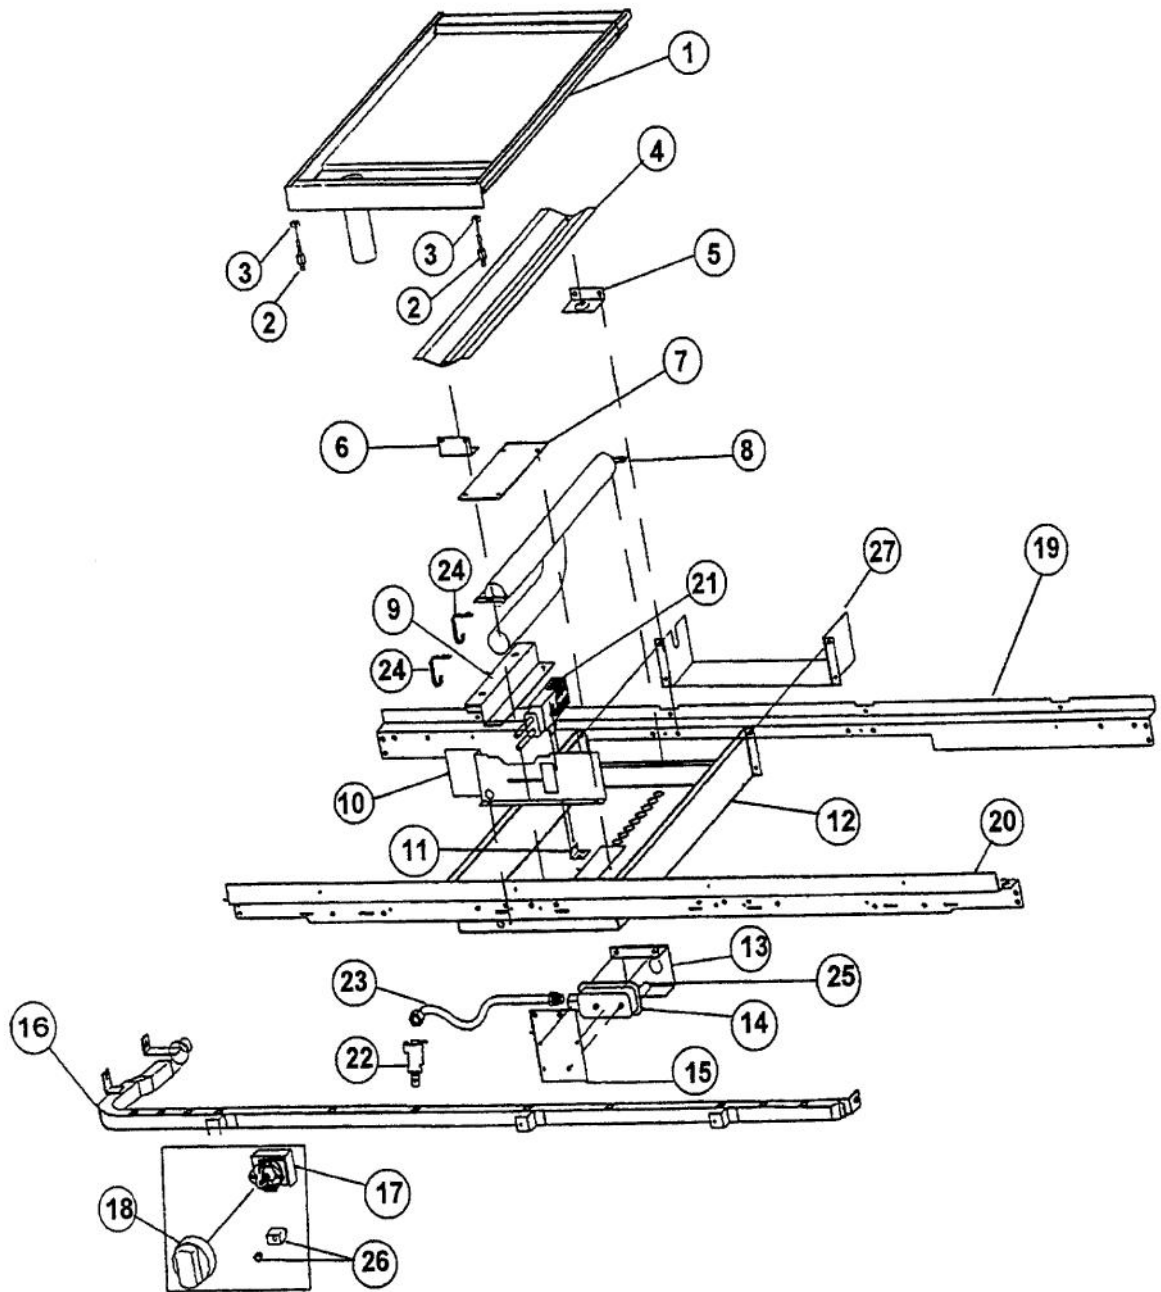

Ref #	Part Number	Qty.	Description
1	PA020014		SPARK IGNITOR
2	PA080036		TOP BURNER REAR REPL PA080008
3	PA080037		TOP BURNER FRONT REPL PA080007
4	A2001112		BURNER SUPT (VGRT)
5	A2001147		GRATE SUPT ANGLE (VGRT)
6	A1001619		SPARK MODULE PLATE
7	PA020041		TYTRONICS 0+4 SPARK MODULE
8	A2001620		SPARK MODULE COVER (VGRC)
9	PD040005		SNAP BUSHING - 7/8
10	PA070003		PRESSURE REGULATOR (NAT.)
11	A1001138		MANIFOLD BRKT
12	PA050116		UNIVERSAL 60 MANIFOLD
13	003519-000		PA010024 VALVE AND BOLT KIT (BEFORE 08/09/02)
13	G50012678		TOP BURNER VALVE KIT (BRASS VALVE REPLACEMENT) (BETWEEN 08/09/02 & 02/23/05)
13	PA010157		SUB TO 003515-000 - RANGE TOP BURNER VALVE (AFTER 02/23/05)
14	PD010012		VALVE BOLT 1/4-20 UNC-2B 5/16 M.S.
15	PA020015		SPARK IGNITION SWITCH (BEFORE 2/23/05)
15	PA020045		IGNITOR SWITCH (AFTER 2/23/05)
16	PB030002		SUB TO 003862-000 - SHUTOFF VALVE (BEFORE 2/23/05)
16	PB030007		SHUT OFF VALVE (AFTER 2/23/05)
17	PB040034		ORIFICE HOOD-NO.50 (NAT)
	PB040036		ORIFICE HOOD-NO.57 (LP)
18	PB010083		SINGLE THERMAL VALVE LH (OVEN)
19	PE070070		DISCONNECT BLOCK XALX 770020-1
20	PE070071		DISCONNECT BLOCK XALX 770027-1
21	PE070620		SUPPLY CORD (AFTER 2/95)
21	PE070620		SUPPLY CORD (BEFORE 2/95)
22	A2001812		REAR BURNER SUPT (VGRC60)
23	A2001811		FRONT BURNER SUPT- (VGRC60)
24	PK000008		DRIP TRAY GUIDE - RH
	PK000007		DRIP TRAY GUIDE - LH (VGRT)
NI	PB020041		SHUTOFF TUBING (MANIFOLD TO SAFETY VALVE)
NI	A2009598		BACK SUPPORT