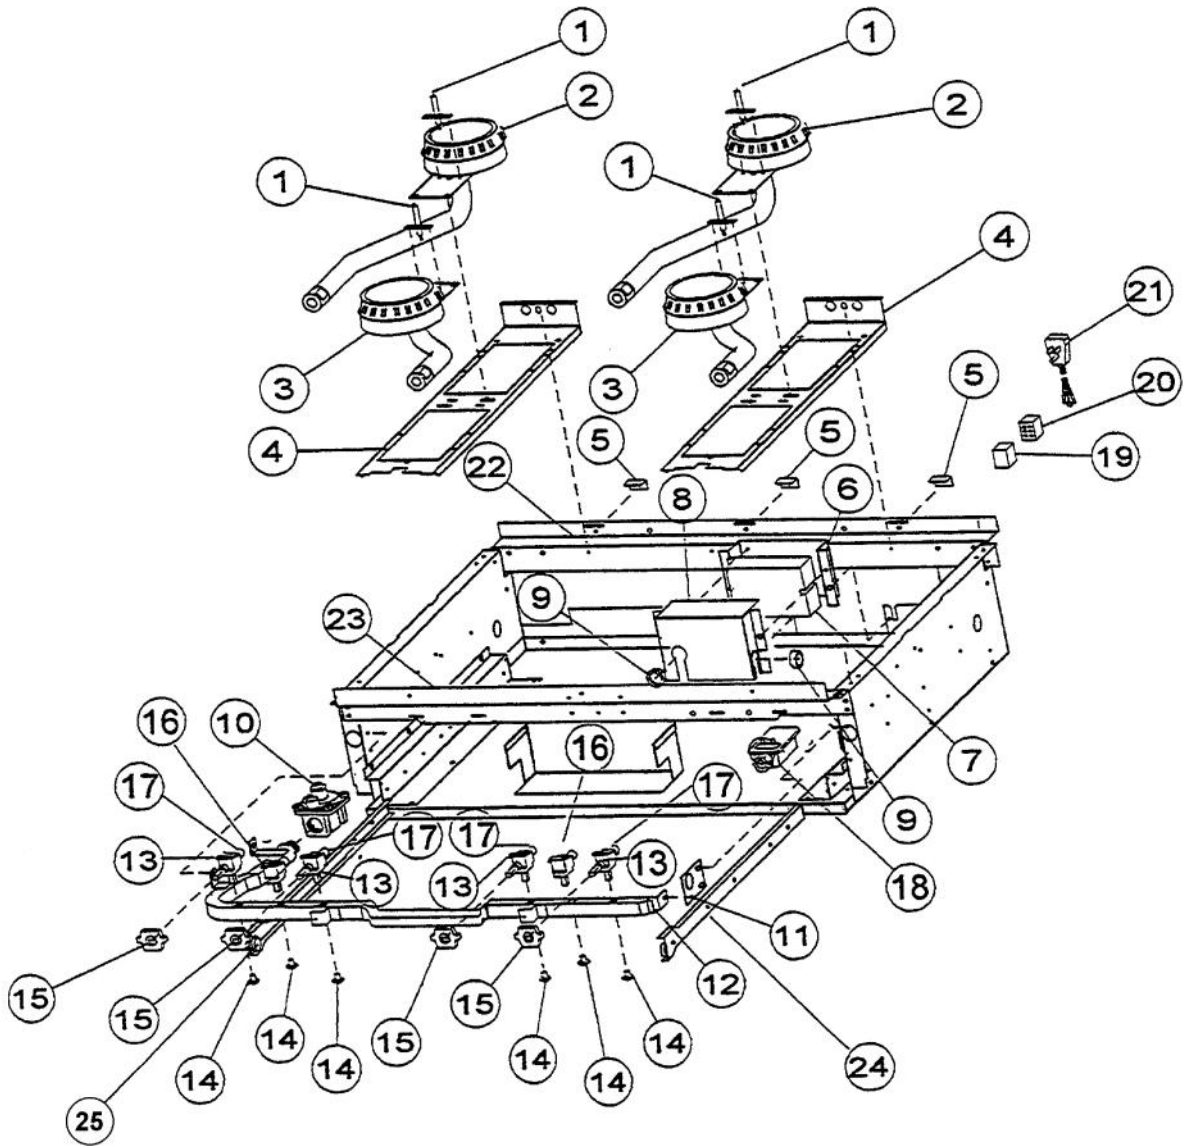

Ref #	Part Number	Qty.	Description
1	PA020014		SPARK IGNITOR
2	PA080036		TOP BURNER REAR REPL PA080008
3	PA080037		TOP BURNER FRONT REPL PA080007
4	A2001112		BURNER SUPT (VGRT)
5	A2001147		GRATE SUPT ANGLE (VGRT)
6	A1001619		SPARK MODULE PLATE
7	PA020041		TYTRONICS 0+4 SPARK MODULE
8	A2001620		SPARK MODULE COVER (VGRC)
9	PD040005		SNAP BUSHING - 7/8
10	PA070003		PRESSURE REGULATOR (NAT.)
11	A1001138		MANIFOLD BRKT
12	PA050116		UNIVERSAL 60 MANIFOLD
13	003519-000		PA010024 VALVE AND BOLT KIT (BEFORE 08/09/02)
13	G50012678		TOP BURNER VALVE KIT (BRASS VALVE REPLACEMENT) (BETWEEN 08/09/02 & 02/23/05)
13	PA010157		SUB TO 003515-000 - RANGE TOP BURNER VALVE (AFTER 02/23/05)
14	PD010012		VALVE BOLT 1/4-20 UNC-2B 5/16 M.S.
15	PA020015		SPARK IGNITION SWITCH (BEFORE 2/23/05)
15	PA020045		IGNITOR SWITCH (AFTER 2/23/05)
16	PB030002		SUB TO 003862-000 - SHUTOFF VALVE (BEFORE 2/23/05)
16	PB030007		SHUT OFF VALVE (AFTER 2/23/05)
17	PB040034		ORIFICE HOOD-NO.50 (NAT)
	PB040036		ORIFICE HOOD-NO.57 (LP)
18	PB010083		SINGLE THERMAL VALVE LH (OVEN)
19	PE070070		DISCONNECT BLOCK XALX 770020-1
20	PE070071		DISCONNECT BLOCK XALX 770027-1
21	PE070620		SUPPLY CORD (AFTER 2/95)
21	PE070620		SUPPLY CORD (BEFORE 2/95)
22	A2001812		REAR BURNER SUPT (VGRC60)
23	A2001811		FRONT BURNER SUPT- (VGRC60)
24	PK000008		DRIP TRAY GUIDE - RH
	PK000007		DRIP TRAY GUIDE - LH (VGRT)
NI	PB020041		SHUTOFF TUBING (MANIFOLD TO SAFETY VALVE)
NI	A2009598		BACK SUPPORT