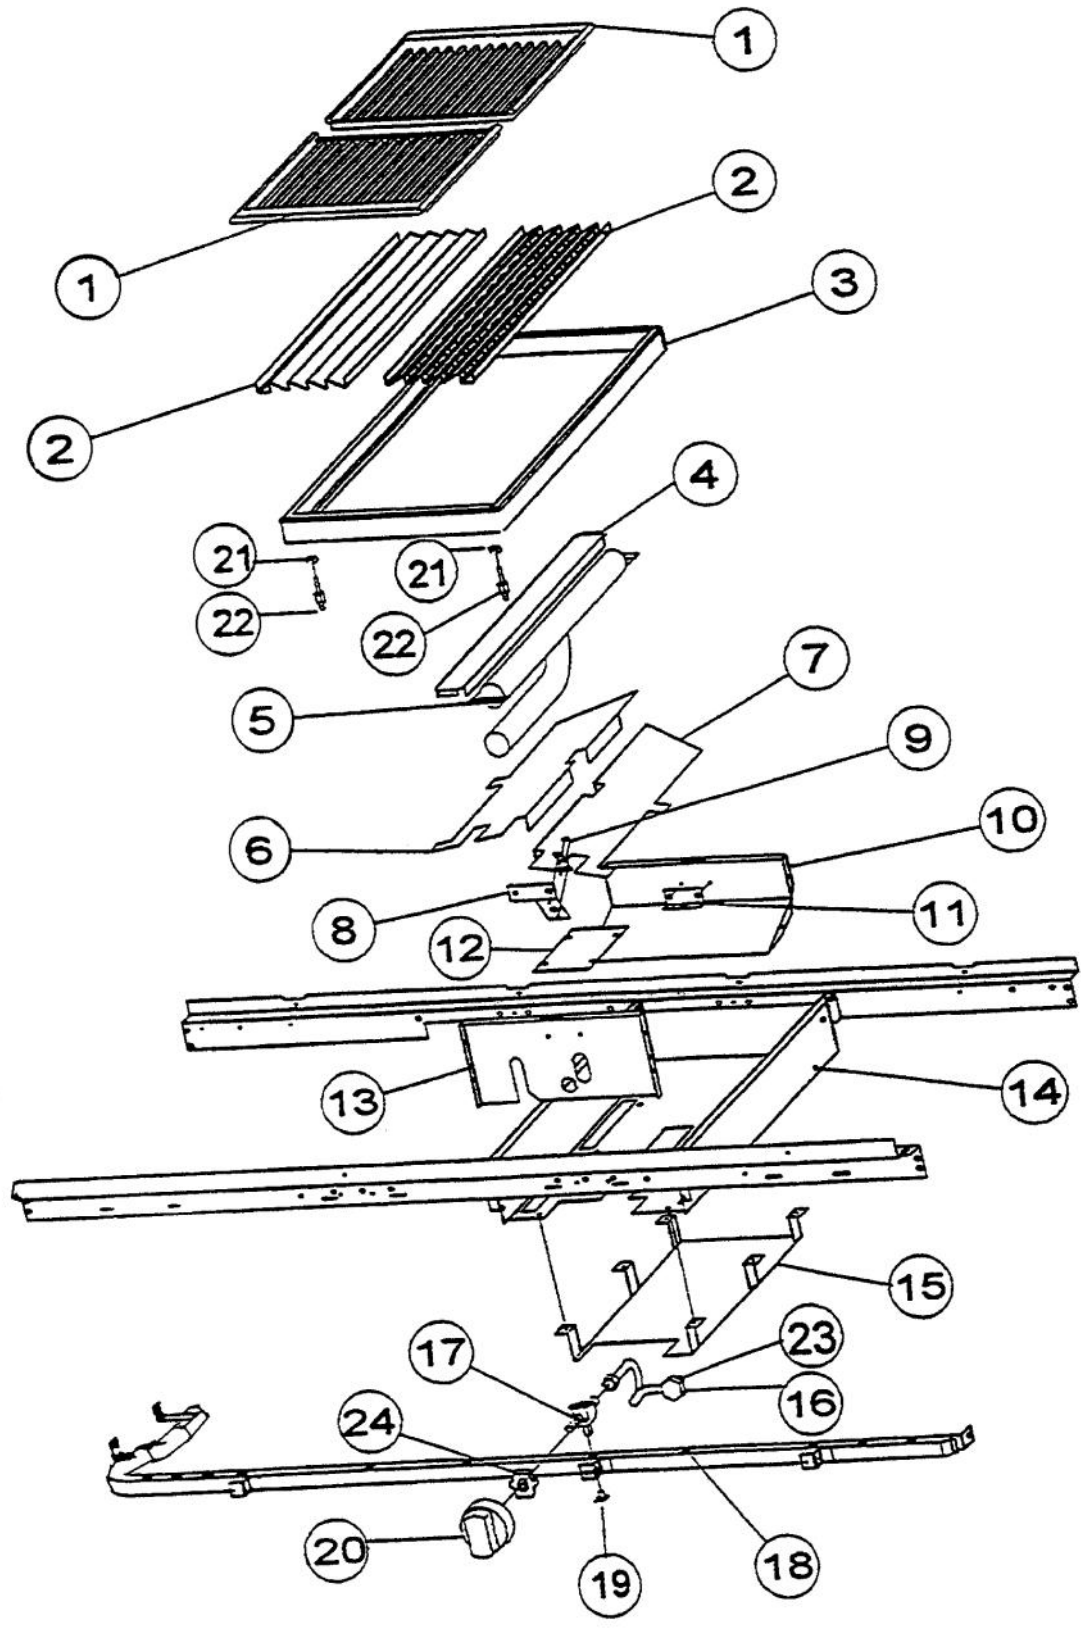

Ref #	Part Number	Qty.	Description
1	PA060028		GRILL GRATE - BK
	PA060029		GRILL GRATE - GR
2	E9101130BK		GRILL SMOKE GENERATOR
3	G9101182AL		GRILL GRATE SUPT (VGRT) XALX
	G9101182BK		GRILL GRATE SUPT (VGRT) XBKX
	G9101182BT		GRILL GRATE SUPT (VGRT) XBTX
	G9101182CB		GRILL GRATE SUPT (VGRT) XCBX
	G9101182EP		GRILL GRATE SUPT (VGRT) XEPX
	G9101182FG		GRILL GRATE SUPT (VGRT) XFGX
	G9101182GG		GRILL GRATE SUPPORT - GG
	G9101182LE		GRILL GRATE SUPT (VGRT) XLEX
	G9101182LN		GRILL GRATE SUPT (VGRT) XLNX
	G9101182MJ		GRILL GRATE SUPT (VGRT) XMJX
	G9101182PL		GRILL GRATE SUPT (VGRT) XPLX
	G9101182SG		GRILL GRATE SUPT (VGRT) XSGX
	G9101182VB		GRILL GRATE SUPT (VGRT) XVBX
	G9101182WH		GRILL GRATE SUPT (VGRT) XWHX
4	B2001140		GRILL FLAME SHIELD (VGRT)
5	PB050077		GRILL BURNER
6	B2001856		GRILL HEAT DEFLECTOR-LH (VGRC60)
7	B2001857		GRILL HEAT DEFLECTOR-RH (VGRC60)
8	A2001633		GRILL FRONT SPARKER BRKT (VGRC)
9	PA020014		SPARK IGNITOR
10	A2001855		GRILL BACK - (VGRC605)
11	A2001132		REAR GRILL BURNER BRKT (VGRT)
12	A1001636		GRIDDLE VENTURI COVER
13	A2001631		GRILL BOX FRONT (VGRC)
14	A2001852		GRILL BOX - (VGRC605)
15	A2001863		GRILL BTM SHIELD (VGRC605)
16	PB020025		TUBING-GRILL (REVISED) REP PB020021
17	PA010030		GRILL VALVE-(VGRT)
18	PA050116		UNIVERSAL 60 MANIFOLD
19	PD010012		VALVE BOLT 1/4-20 UNC-2B 5/16 M.S.
20	PA010039		TOP GRILL KNOBXBKX (VGRC) (N/STYLE
	PA010040		TOP GRILL KNOBXWHX (VGRC) (N/STYLE
21	PD030012		6-32 HEX NUT
22	PD010017		BALL STUD (VGRT)
23	PB040061		ORIFICE HOOD - NO.48
	PB040062		ORIFICE HOOD-NO.56
24	PA020015		SPARK IGNITION SWITCH