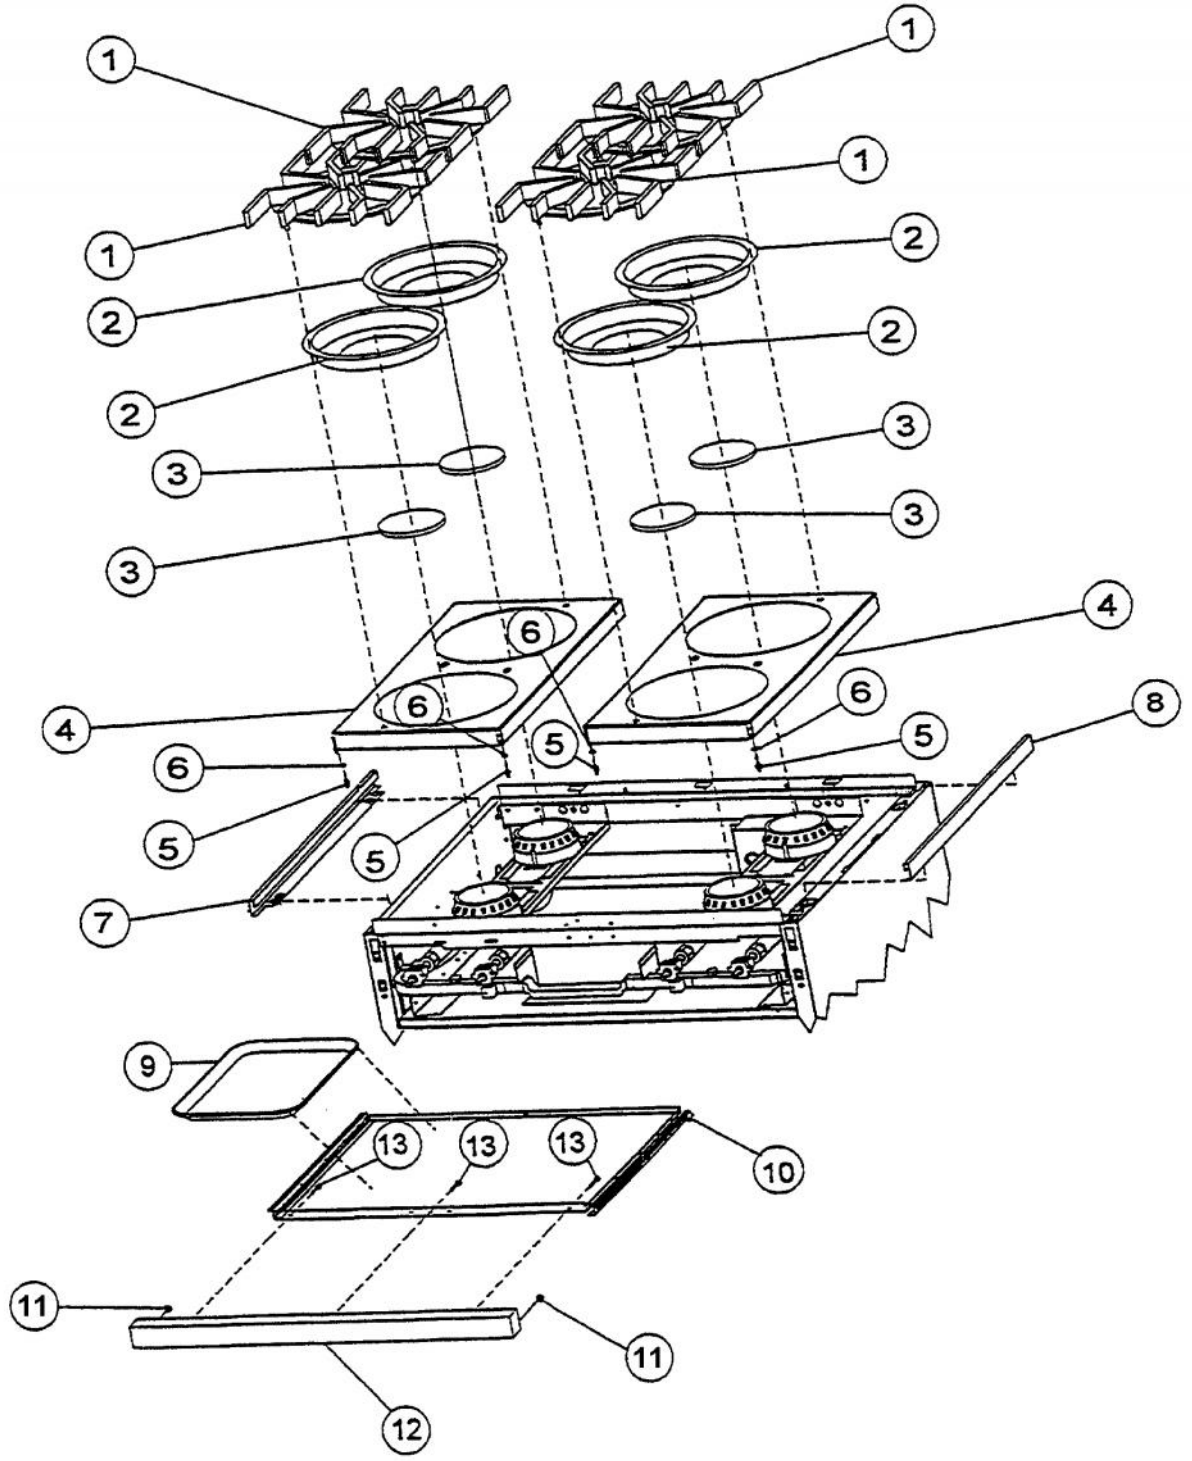

Ref #	Part Number	Qty.	Description
1	PA060037		GRATE BK REPL PA060024 (GEN.NO.2)
1	PA060038		GRAY GRATES
2	PA030002AL		BURNER BOWL - AL
2	PA030002BK		BURNER BOWL (VGRT) XXBKXX
2	PA030002BT		BURNER BOWL - BT
2	PA030002CB		BURNER BOWL - CB
2	PA030002EP		BURNER BOWL - EP
2	PA030002FG		BURNER BOWL - FG
2	PA030002GG		BURNER BOWLS - GG
2	PA030002LE		BURNER BOWLS - LE
2	PA030002LN		BURNER BOWL (VGRT) XXLNXX
2	PA030002MJ		BURNER BOWL (VGRT) XXMJXX
2	PA030002PL		BURNER BOWL (VGRT) XXPLXX
2	PA030002SG		BURNER BOWL - SG
2	PA030002VB		BURNER BOWL (VGRT) XXVBXX
2	PA030002WH		BURNER BOWL (VGRT) XXWHXX
3	PA080015		BURNER CAP-VGRT XBKX
3	PA080016		BURNER CAP-VGRT (GRAY-MATT)
4	G50013584AL		BURNER GRATE SUPPORT ASSEMBLY - AL
4	G50013584BK		GRATE SUPPORT SERVICE KIT (BK)
4	G50013584BT		GRATE SUPPORT SERVICE KIT (BT) - NLA
4	G50013584CB		BURNER GRATE SUPPORT ASSEMBLY - CB
4	G50013584EP		BURNER GRATE SUPPORT ASSEMBLY - EP
4	G50013584FG		BURNER GRATE SUPPORT ASSEMBLY - FG
4	G50013584GG		BURNER GRATE SUPPORT ASSEMBLY - GG
4	G50013584LE		BURNER GRATE SUPPORT ASSEMBLY - LE
4	G50013584LN		GRATE SUPPORT SERVICE KIT (LN)
4	G50013584MJ		BURNER GRATE SUPPORT ASSEMBLY - MJ
4	G50013584PL		GRATE SUPPORT ASSEMBLY - PL
4	G50013584SG		BURNER GRATE SUPPORT ASSEMBLY - SG
4	G50013584VB		BURNER GRATE SUPPORT ASSEMBLY - VB
4	G50013584WH		GRATE SUPPORT SERVICE KIT (WH)
5	PD030012		6-32 HEX NUT
6	PD010017		BALL STUD (VGRT)
7	B2001914		SIDE TRIM -LH (VGRC)
7	C9301914BR		SIDE TRIM LH (VGRC) XBRX
8	B2001913		SIDE TRIM -RH (VGRC)
8	C9301913BR		SIDE TRIM RH (VGRC) XBRX
9	J2101749		GREASE PAN (AFTER SERIAL NO. R12139612235)
9	PB080011		GREASE PAN (BEFORE SERIAL NO. R12139612235)
10	G3004874		DRIP TRAY WELD ASSY R.H. (60)
10	G3004875		DRIP TRAY WELD ASSY L.H. (60)
11	PD040004		GROMMET BUMPER
12	B3001840		DRIP TRAY HANDLE (ON OR AFTER 10-17-96-96 TO 05-14-04)
12	B20010687		DRIP TRAY HANDLE 30 (05-14-04 TO PRESENT)
13	PD010003		10-24 X 1/2 PH.TR.HD.SERD.M.S.
NI	PD030010		NO.10-24 KEPS NUT