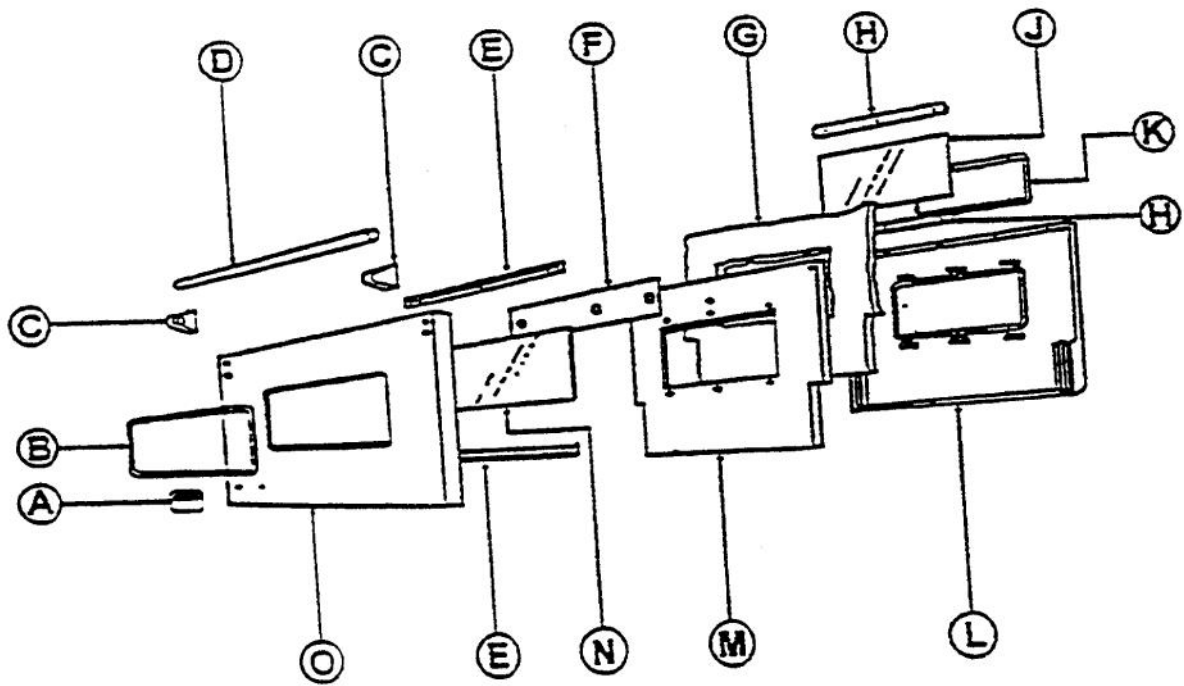

Ref #	Part Number	Qty.	Description
1	PB010035		THERMOSTAT BAKE
2	PB010208		BEZEL, CHROME PLATE
	PB010209		BEZEL BRASS
3	PB010101		THERMOSTAT BAKE KNOB N/S XBKX (AFTER 1/95)
3	PB010102		THERMOSTAT BAKE KNOB N/S XWHX (AFTER 1/95)
3	PB010095		THERMOSTAT KNOB, BK (BEFORE 1/95) (BEFORE 1/95)
3	PB010096		T/STAT BAKE KNOB-XWHX-VGRC-(VELOX) (BEFORE 1/95)
4	PE050009		OVEN LIGHT SOCKET - 36 BUILT-IN
5	PC020003		HINGE ASSY (BLUE)
6	PB070031		OVEN DR GASKET RH (VGRC48)
7	A2001358		OVEN BTM HEAT SHIELD (VGSC/VGSS)
8	G9101606		SUB TO G3204253 - OVEN BTM PAN
9	G9101626		I/S OVEN LINER WELD ASSY - RH
10	G9101625		I/S OVEN LINER WELD ASSY - LH
11	E9101221		OVEN LINER HINGE COVER (VGRC)
12	PB040001		IGNITOR - (ALL RANGES)
13	PB050012		OVEN BURNER REPL PB050009 (AFTER 04/01/94)
13	G50013898		RH OVEN BAKE BURNER SERVICE KIT (BEFORE 04/01/94)
14	PB020023		BAKE BURNER TUBE RH OVEN
15	PB020022		BAKE BURNER TUBE LH OVEN
16	PB040052		PIPE NIPPLE - 22 (VGBQ)
16	PB040054		90DEG. ORIFICE FITTING (EURO.GRILL)
17	PB010084		DUAL THERMAL BI-MTL GAS CTRL VALVE
18	PB060029		OVEN RACK SUPT-5 POS. (27)
19	PB060042		RACK REPL VGRC48RH REPL PB060008
20	B2001886		CENTER TRIM - (VGRC60)
20	C9001886AL		CENTER TRIM - XALX (VGRC60)
20	C9001886BK		CENTER TRIM - XBKX(VGRC60)
20	C9001886BT		CENTER TRIM - XBTX (VGRC60)
20	C9001886BU		CENTER TRIM - XBUX(VGRC60)
20	C9001886CB		CENTER TRIM - XCBX (VGRC60)
20	C9001886EP		CENTER TRIM - XEPX (VGRC60)
20	C9001886FG		CENTER TRIM - XFGX(VGRC60)
20	C9001886GG		CENTER TRIM - XGGX (VGRC60)
20	C9001886LE		CENTER TRIM - XLEX (VGRC60)
20	C9001886LN		CENTER TRIM - XLNX (VGRC60)
20	C9001886MJ		CENTER TRIM - XMJX (VGRC60)
20	C9001886PL		CENTER TRIM - XPLX(VGRC60)
20	C9001886SG		CENTER TRIM - XSGX (VGRC60)
20	C9001886VB		CENTER TRIM - XVBX(VGRC60)
20	C9001886WH		CENTER TRIM - XWHX(VGRC60)
NI	PB020039		BAKE SHUTOFF/SAFETY VALVE TUBING (VGRC36) (MANIFOLD TO SAFETY VALVE)