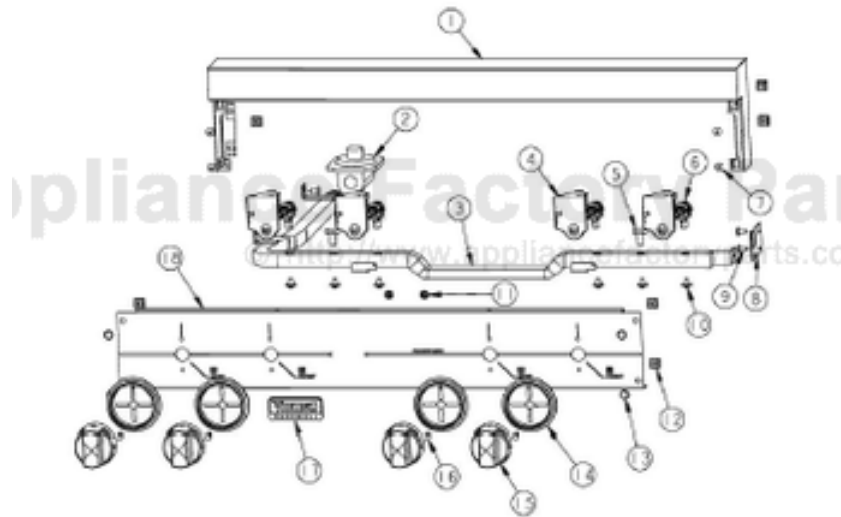

[Find Your VIKING Range Hoods Parts - Select From 411 Models](#)

----- Manual continues below -----