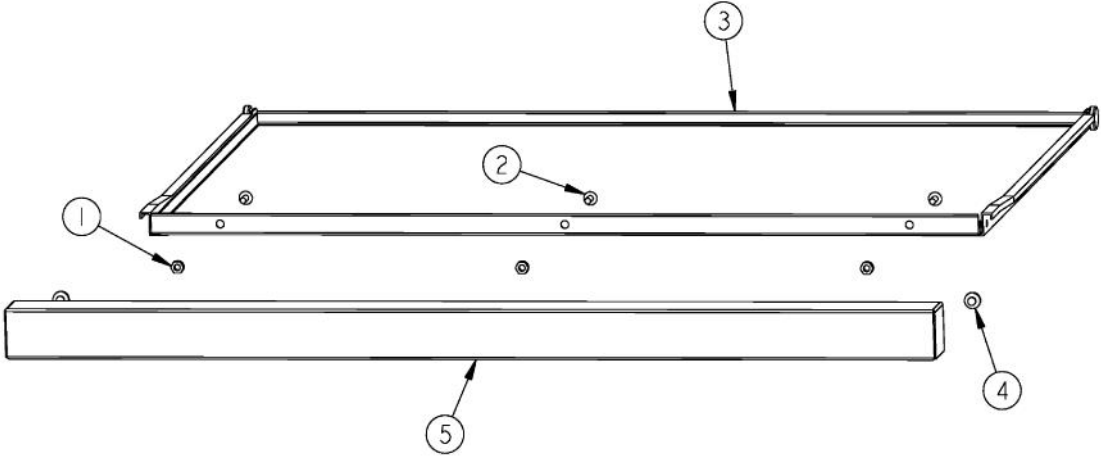

Ref #	Part Number	Qty.	Description
1	PD030010		NO.10-24 KEPS NUT
2	PD010041		10-24 X 1/2 PH.TR.HD.M.S. NYLOK
3	G30010454		30 DRIP TRAY ASSY
4	PD040004		GROMMET BUMPER
5	B3001840		DRIP TRAY HANDLE
	C9301840PVD		DRIP TY HDLE REPL C9301840BR