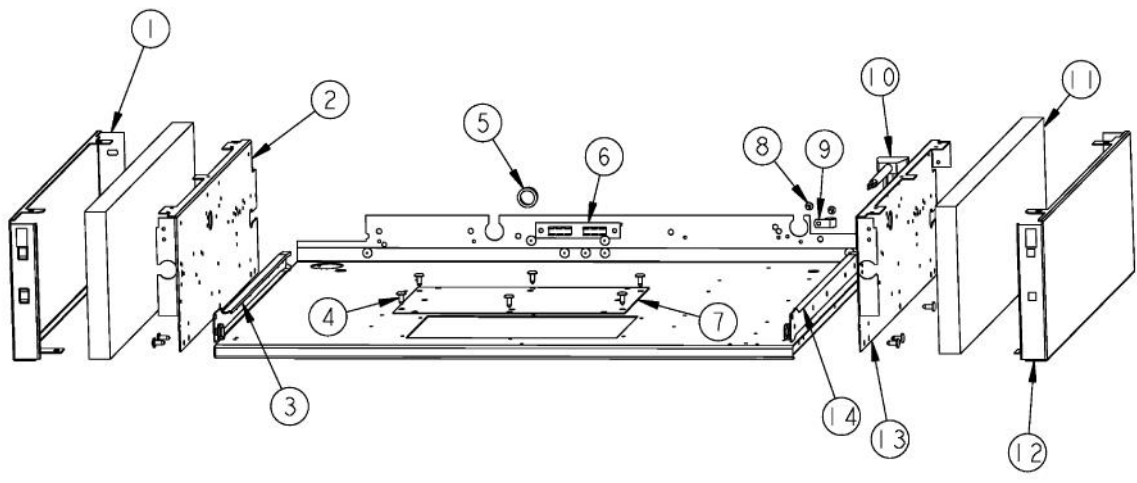

Ref #	Part Number	Qty.	Description
1	B2001920		SIDE PANEL-LH (VGRT)
2	A2001912		BURNER BOX SIDE LH
3	PK000007		DRIP TRAY GUIDE - LH (VGRT)
4	PD020002		10 X 1/2 PH.TR.HD.SMS.
5	PD040005		SNAP BUSHING - 7/8
6	PE050001		TERMINAL BOARD
7	A1006344		DOOR LOCK ACCESS PANEL 48
8	PD020010		10 X 3/8 GREEN GROUNDING SCREW
9	PD030009		CLAMP, AL-8 (.500)
10	PE070128		SUPPLY CORD (VGRT/SC/SS/RC)
11	PB070034		INSULATION-TRS-10 1 X 20 X 3'
12	B2001919		SIDE PANEL-RH (VGRT)
13	A2001911		BURNER BOX SIDE RH
14	PK000008		DRIP TRAY GUIDE - RH