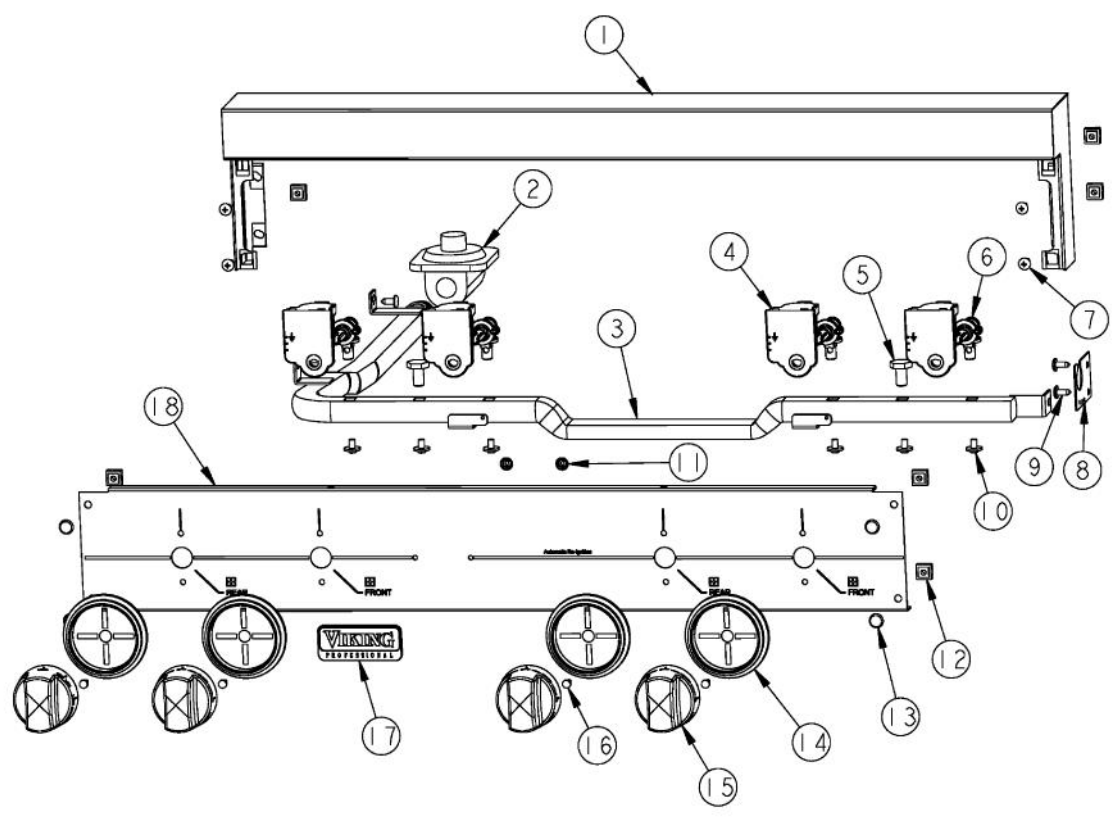

----- Manual continues below -----

Ref #	Part Number	Qty.	Description
1	G3001406		LANDING LEDGE ASSY
2	PA070001		PRESSURE REGULATOR (NAT.)
3	PA050113		MANIFOLD
4	PA020058		IRIS SINGLE SPARK MODULE
5	PA010012		ROPER PLUG
6	PA010157		SUB TO 003515-000 - RANGE TOP BURNER VALVE
7	PD010041		10-24 X 1/2 PH.TR.HD.M.S. NYLOK
8	A1001138		MANIFOLD BRKT
9	PD020002		10 X 1/2 PH.TR.HD.SMS.
10	PD010012		VALVE BOLT 1/4-20 UNC-2B 5/16 M.S.
11	PD030006		CAPPED WASHER PAL NUT
12	PD030005		SELF RETAINING NUT
13	PD020033		SRW-NO.10-24X1/2T(23)PH.WFR HD (NKL)
14	PB010208		BEZEL, CHROME PLATE
	PB010209		BEZEL BRASS
15	PB010206		VGSC,VGRC,VGRT TOP BURNER KNOB(BK)
	PB010207		VGSC,VGRC,VGRT TOP BURNER KNOB(WH)
16	PD020067		NO.6 X 3/8 PAN PHIL. TEK SS
17	PE010142		3 LOGO XBKXXCHROME
	PE010143		3 LOGO BK/BR
	PE010144		3 LOGO XWHXCHROME
	PE010145		LOGO - WH / BR
18	B9201332		CTRL PAN-VGRT300-4BSS XSLK SCR
	C9201332AL		CTRL PAN- XALX (VGRT300-4B)XSLK S
	C9201332BK		CTRL PAN- XBKX (VGRT300-4B)XSLK S
	C9201332BT		CONTROL PANEL VGRT300-4B XBTX SILK SCR
	C9201332BU		CONTROL PANEL VGRT300-4B XBUX SILK SCR
	C9201332CB		CONTROL PANEL VGRT300-4B XCBX SILK SCR
	C9201332EP		CONTROL PANEL VGRT300-4B XEPX SILK SCR
	C9201332FG		CONTROL PANEL VGRT300-4B XFGX SILK SCR
	C9201332GG		CONTROL PANEL VGRT300-4B XGGX SILK SCR
	C9201332LE		CONTROL PANEL VGRT300-4B XLEX SILK SCR
	C9201332MJ		CONTROL PANEL VGRT300-4B XMJX SILK SCR
	C9201332SG		CONTROL PANEL VGRT300-4B XSGX SILK SCR
	C9201332VB		CONTROL PANEL VGRT300-4B XVBX SILK SCR
	C9201332WH		CTRL PAN- XWHX (VGRT300-4B)XSLK S

Ref #	Part Number	Qty.	Description
1	PD030010		NO.10-24 KEPS NUT
2	PD010041		10-24 X 1/2 PH.TR.HD.M.S. NYLOK
3	G30010454		30 DRIP TRAY ASSY
4	PD040004		GROMMET BUMPER
5	B3001840		DRIP TRAY HANDLE
	C9301840PVD		DRIP TY HDLE REPL C9301840BR