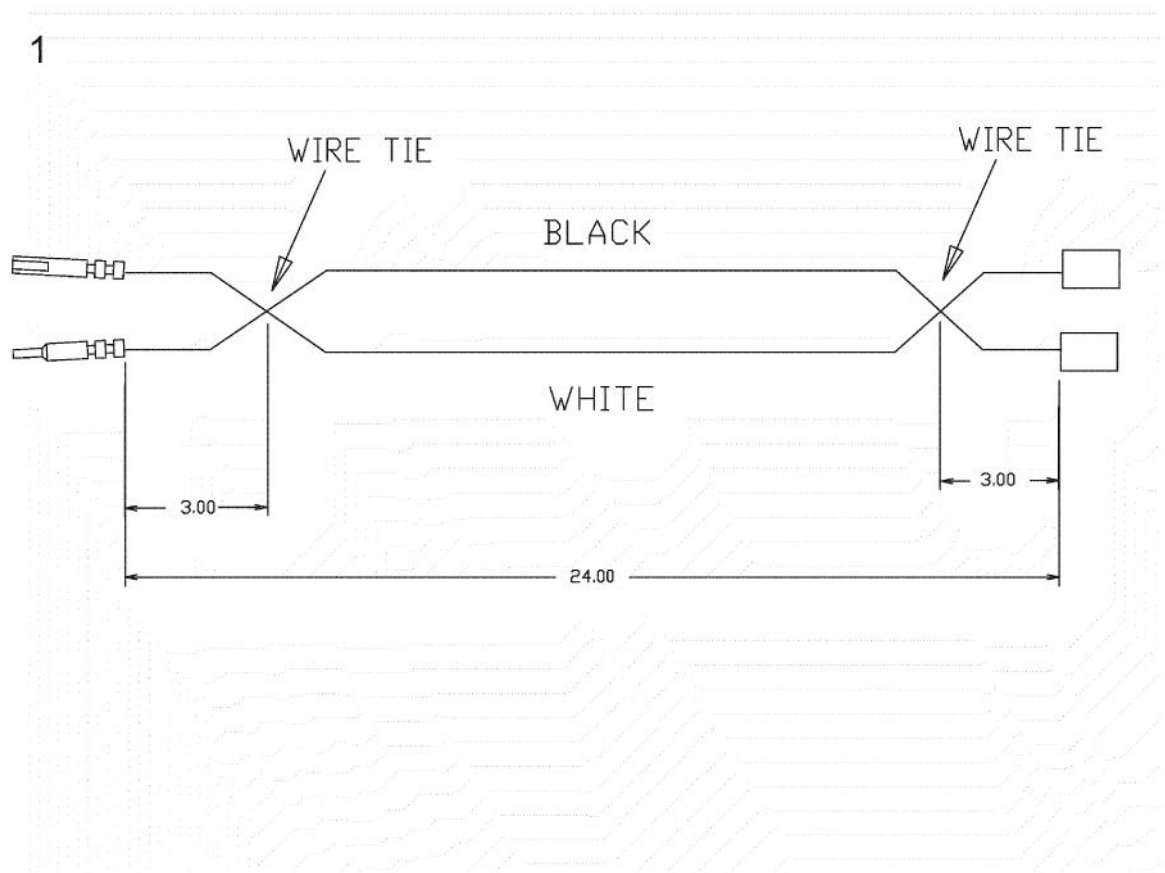

Ref #	Part Number	Qty.	Description
1	B2001920		SIDE PANEL-LH (VGRT)
2	A2001912		BURNER BOX SIDE LH
3	PK000007		DRIP TRAY GUIDE - LH (VGRT)
4	PD020002		10 X 1/2 PH.TR.HD.SMS.
5	PD040005		SNAP BUSHING - 7/8
6	PE050001		TERMINAL BOARD
7	A1006344		DOOR LOCK ACCESS PANEL 48
8	PD020010		10 X 3/8 GREEN GROUNDING SCREW
9	PD030009		CLAMP, AL-8 (.500)
10	PE070128		SUPPLY CORD (VGRT/SC/SS/RC)
11	PB070034		INSULATION-TRS-10 1 X 20 X 3'
12	B2001919		SIDE PANEL-RH (VGRT)
13	A2001911		BURNER BOX SIDE RH
14	PK000008		DRIP TRAY GUIDE - RH

Ref #	Part Number	Qty.	Description
1	PD030010		NO.10-24 KEPS NUT
2	PD010041		10-24 X 1/2 PH.TR.HD.M.S. NYLOK
3	G30010454		30 DRIP TRAY ASSY
4	PD040004		GROMMET BUMPER
5	B3001840		DRIP TRAY HANDLE
	C9301840PVD		DRIP TY HDLE REPL C9301840BR

1

Ref #	Part Number	Qty.	Description
1	PE070889		IRIS HARNESS - 30

Ref #	Part Number	Qty.	Description
1	000647-000		IRIS IGNITOR WIRE, FRONT BURNER
2	000648-000		IRIS IGNITOR WIRE, BACK BURNER

Ref #	Part Number	Qty.	Description
1	000837-000		VGRT SUPPLY CORD JUMPER (BEFORE 10/4/11)
1	027347-000		SUPPLY CORD JUMPER (ON OR AFTER 10/4/11)