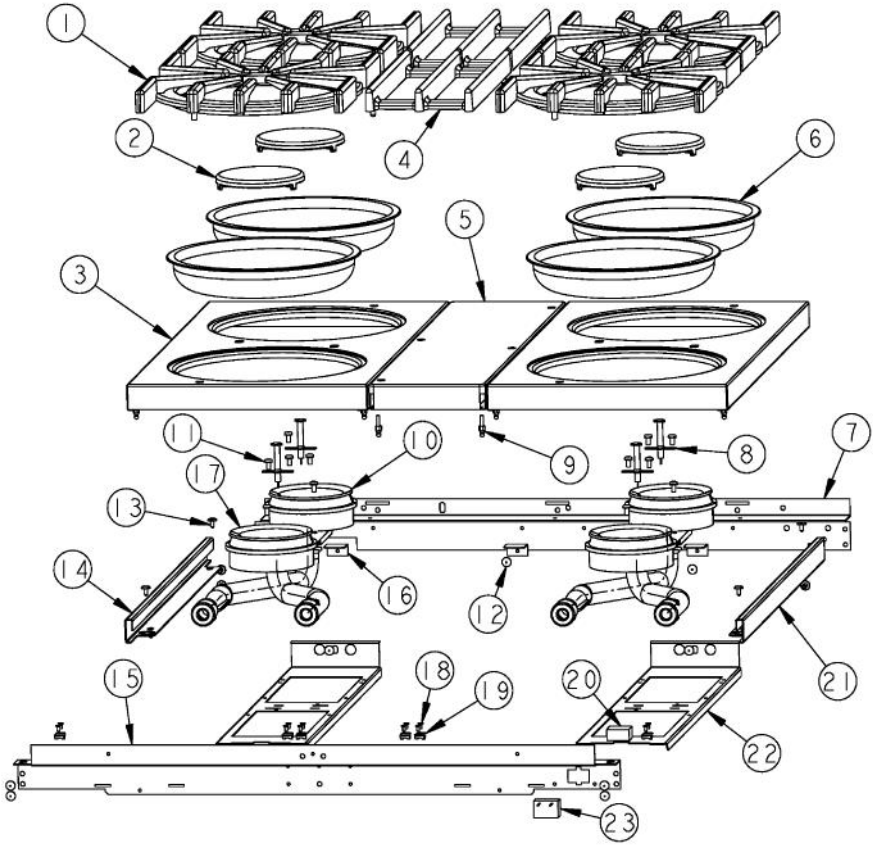

----- Manual continues below -----

Ref #	Part Number	Qty.	Description
1	G3001406		LANDING LEDGE ASSY
2	PA070001		PRESSURE REGULATOR (NAT.)
3	PA050113		MANIFOLD
4	PA020058		IRIS SINGLE SPARK MODULE
5	PA010012		ROPER PLUG
6	PA010157		SUB TO 003515-000 - RANGE TOP BURNER VALVE
7	PD010041		10-24 X 1/2 PH.TR.HD.M.S. NYLOK
8	A1001138		MANIFOLD BRKT
9	PD020002		10 X 1/2 PH.TR.HD.SMS.
10	PD010012		VALVE BOLT 1/4-20 UNC-2B 5/16 M.S.
11	PD030006		CAPPED WASHER PAL NUT
12	PD030005		SELF RETAINING NUT
13	PD020033		SRW-NO.10-24X1/2T(23)PH.WFR HD (NKL)
14	PB010208		BEZEL, CHROME PLATE
	PB010209		BEZEL BRASS
15	PB010206		VGSC,VGRC,VGRT TOP BURNER KNOB(BK)
	PB010207		VGSC,VGRC,VGRT TOP BURNER KNOB(WH)
16	PD020067		NO.6 X 3/8 PAN PHIL. TEK SS
17	PE010142		3 LOGO XBKXXCHROME
	PE010143		3 LOGO BK/BR
	PE010144		3 LOGO XWHXCHROME
	PE010145		LOGO - WH / BR
18	B9201332		CTRL PAN-VGRT300-4BSS XSLK SCR
	C9201332AL		CTRL PAN- XALX (VGRT300-4B)XSLK S
	C9201332BK		CTRL PAN- XBKX (VGRT300-4B)XSLK S
	C9201332BT		CONTROL PANEL VGRT300-4B XBTX SILK SCR
	C9201332BU		CONTROL PANEL VGRT300-4B XBUX SILK SCR
	C9201332CB		CONTROL PANEL VGRT300-4B XCBX SILK SCR
	C9201332EP		CONTROL PANEL VGRT300-4B XEPX SILK SCR
	C9201332FG		CONTROL PANEL VGRT300-4B XFGX SILK SCR
	C9201332GG		CONTROL PANEL VGRT300-4B XGGX SILK SCR
	C9201332LE		CONTROL PANEL VGRT300-4B XLEX SILK SCR
	C9201332MJ		CONTROL PANEL VGRT300-4B XMJX SILK SCR
	C9201332SG		CONTROL PANEL VGRT300-4B XSGX SILK SCR
	C9201332VB		CONTROL PANEL VGRT300-4B XVBX SILK SCR
	C9201332WH		CTRL PAN- XWHX (VGRT300-4B)XSLK S

Ref #	Part Number	Qty.	Description
1	PD030010		NO.10-24 KEPS NUT
2	PD010041		10-24 X 1/2 PH.TR.HD.M.S. NYLOK
3	G30010454		30 DRIP TRAY ASSY
4	PD040004		GROMMET BUMPER
5	B3001840		DRIP TRAY HANDLE
	C9301840PVD		DRIP TY HDLE REPL C9301840BR