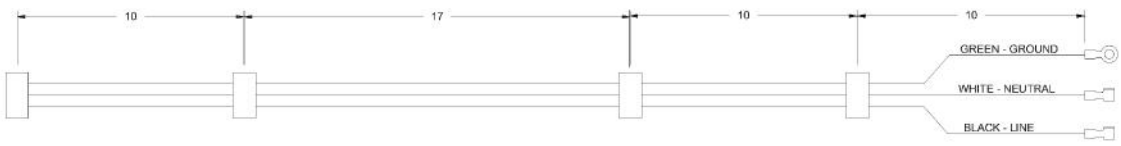

Ref #	Part Number	Qty.	Description
1	PD030010		NO.10-24 KEPS NUT
2	PD010041		10-24 X 1/2 PH.TR.HD.M.S. NYLOK
3	G30010454		30 DRIP TRAY ASSY
4	PD040004		GROMMET BUMPER
5	B3001840		DRIP TRAY HANDLE
	C9301840PVD		DRIP TY HDLE REPL C9301840BR

1