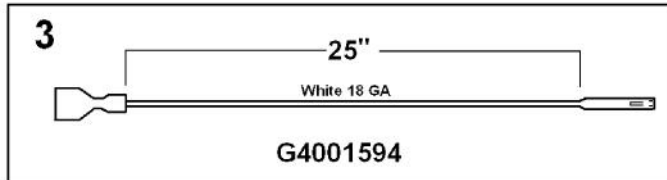

Ref #	Part Number	Qty.	Description
1	G4001648		SPARK IGNITER WIRE (22)
2	G4001595		WIRE HARNESS (LINE) (VGRT3004B)
3	G4001594		WIRE ASSY XALX VGRT3004B
4	G4001568		SPARK SWTXBUX67.5