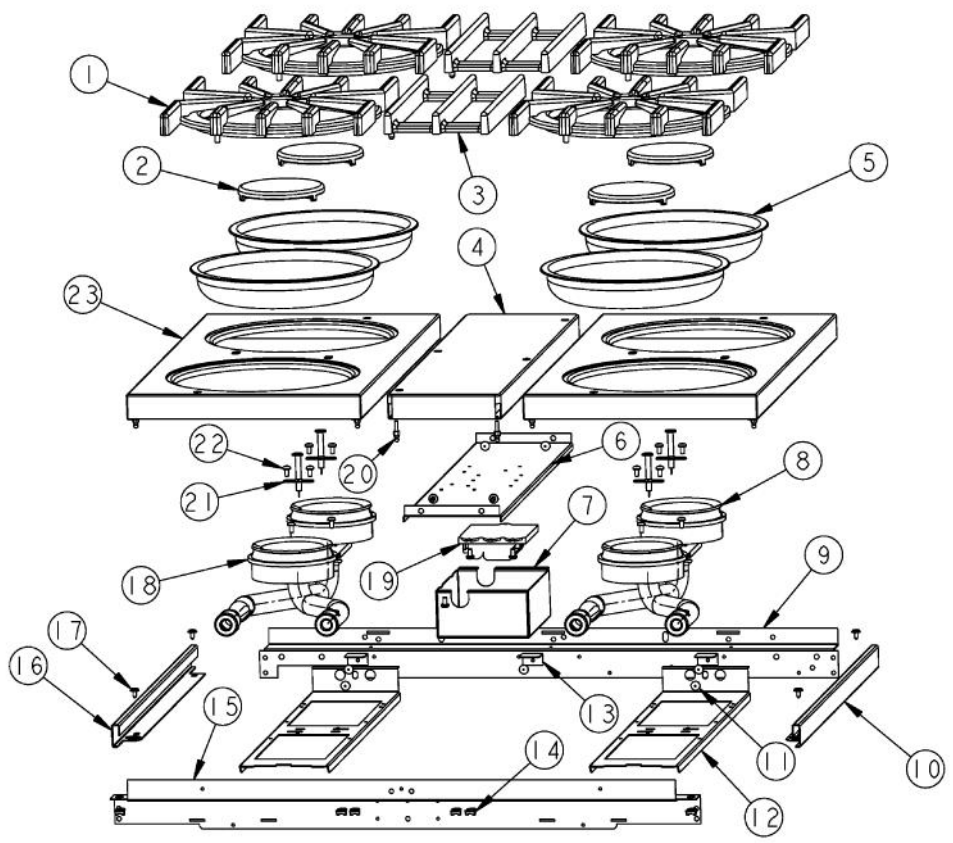

Ref #	Part Number	Qty.	Description
1	G3001406		LANDING LEDGE ASSY
2	PD020004		10X3/8PH.HD.TYPE 25 REPL PD040125
3	PA070001		PRESSURE REGULATOR (NAT.)
4	PA050113		MANIFOLD
5	PA020015		SPARK IGNITION SWITCH (BEFORE 09/22/04)
	PA020045		IGNITOR SWITCH (AFTER 09/22/04)
6	G50012681		TOP BURNER VALVE KIT (ALUMINUM VALVE REPLACEMENT... (BEFORE 08/09/02)
	G50012678		TOP BURNER VALVE KIT (BRASS VALVE REPLACEMENT) (BETWEEN 08/09/02 & 09/22/04)
	PA010157		SUB TO 003515-000 - RANGE TOP BURNER VALVE (AFTER 09/22/04)
7	PA010012		ROPER PLUG
8	PD010041		10-24 X 1/2 PH.TR.HD.M.S. NYLOK
9	PD010012		VALVE BOLT 1/4-20 UNC-2B 5/16 M.S.
10	PD030005		SELF RETAINING NUT
11	PB010208		BEZEL, CHROME PLATE
	PB010209		BEZEL BRASS
12	PA010034		TOP BURNER KNOB-XBKX (NEW STYLE) (BEFORE 08/09/02)
	PA010035		BURNER KNOB-WH NS REPL PA010028 (BEFORE 08/09/02)
	PB010206		VGSC,VGRC,VGRT TOP BURNER KNOB(BK) (AFTER 08/09/02)
	PB010207		VGSC,VGRC,VGRT TOP BURNER KNOB(WH) (AFTER 08/09/02)
13	PE010020		LOGO - PROFESSIONAL - VRTR, XBKX ASSY (BEFORE 5/11/99)
	PE010019		LOGO - PROFESSIONAL - VRTR, XWHX (BEFORE 5/11/99)
	PE010056		2 LOGO/VIKING PROF XBKXXBRX (BEFORE 5/11/99)
	PE010055		2 LOGO/VIKING PROF XWHXXBRX (BEFORE 5/11/99)
	PE010142		3 LOGO XBKXXCHROME (AFTER 5/11/99)
	PE010144		3 LOGO XWHXCHROME (AFTER 5/11/99)
	PE010143		3 LOGO BK/BR (AFTER 5/11/99)
	PE010145		LOGO - WH / BR (AFTER 5/11/99)
14	PD020046		NO.8 X 1/2 SCREWS
15	PD020033		SRW-NO.10-24X1/2T(23)PH.WFR HD (NKL)
16	B9201332		CTRL PAN-VGRT300-4BSS XSLK SCRX
	C9201332BK		CTRL PAN- XBKX (VGRT300-4B )XSLK S
	C9201332WH		CTRL PAN- XWHX (VGRT300-4B )XSLK S
17	PD030006		CAPPED WASHER PAL NUT