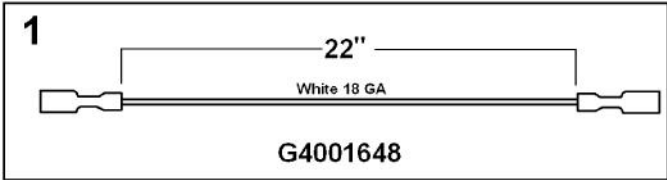

Ref #	Part Number	Qty.	Description
1	G4001648		SPARK IGNITER WIRE (22)
2	G4001595		WIRE HARNESS (LINE) (VGRT3004B)
3	G4001594		WIRE ASSY XALX VGRT3004B
4	G4001568		SPARK SWTXBUX67.5