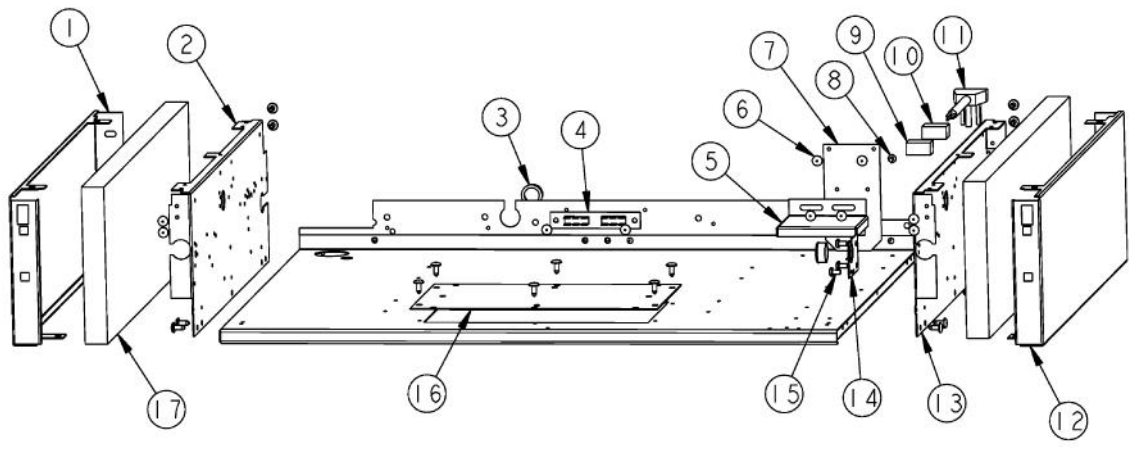

Ref #	Part Number	Qty.	Description
1	B2001920		SIDE PANEL-LH (VGRT)
2	A2001912		BURNER BOX SIDE LH
3	PD040005		SNAP BUSHING - 7/8
4	PE050001		TERMINAL BOARD
5	A2000667		SHIELD - OUTLET VRTR
6	PD020002		10 X 1/2 PH.TR.HD.SMS.
7	A1001146		PLUG BRACKET
8	PD020010		10 X 3/8 GREEN GROUNDING SCREW
9	PE070071		DISCONNECT BLOCK XALX 770027-1
10	PE070070		DISCONNECT BLOCK XALX 770020-1
11	PE070128		SUPPLY CORD (VGRT/SC/SS/RC)
12	B2001919		SIDE PANEL-RH (VGRT)
13	A2001911		BURNER BOX SIDE RH
14	A1001138		MANIFOLD BRKT
15	PD020004		10X3/8PH.HD.TYPE 25 REPL PD040125
16	A1006344		DOOR LOCK ACCESS PANEL 48
17	PB070034		INSULATION-TRS-10 1 X 20 X 3`