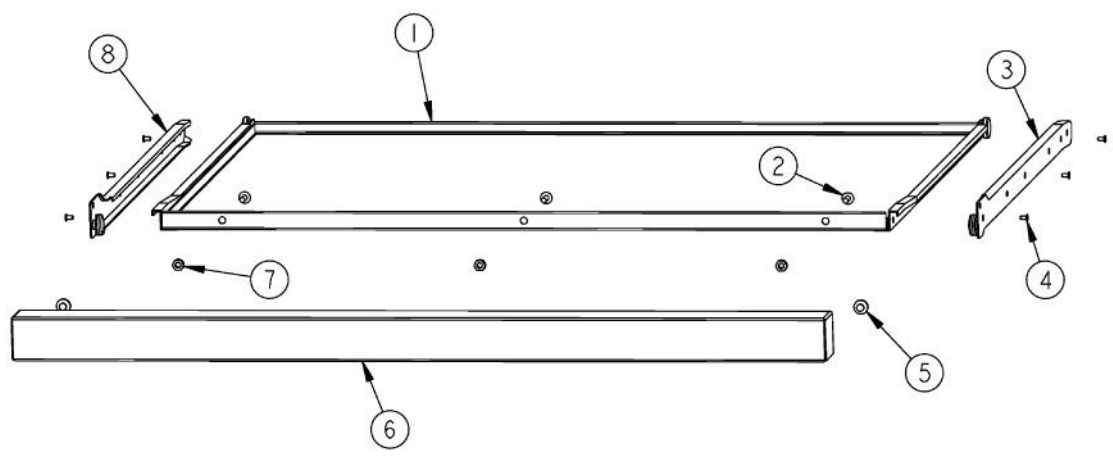

Ref #	Part Number	Qty.	Description
1	G3009718		DRIP TRAY, VGSC & VGSS (BEFORE 01/06/04)
	G3009717		DRIP TRAY VDSC ASSY (BETWEEN 01/06/04 & 11/18/04)
	G30010454		30 DRIP TRAY ASSY (AFTER 11/18/04)
2	PD010041		10-24 X 1/2 PH.TR.HD.M.S. NYLOK
3	PK000008		DRIP TRAY GUIDE - RH
4	PC040010		POP RIVET
5	PD040004		GROMMET BUMPER
6	B3001840		DRIP TRAY HANDLE
	C9301840PVD		DRIP TY HDLE REPL C9301840BR
7	PD030010		NO.10-24 KEPS NUT
8	PK000007		DRIP TRAY GUIDE - LH (VGRT)