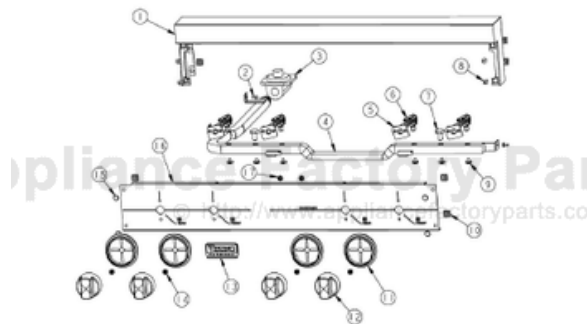

[Find Your VIKING Range Hoods Parts - Select From 411 Models](#)

----- Manual continues below -----