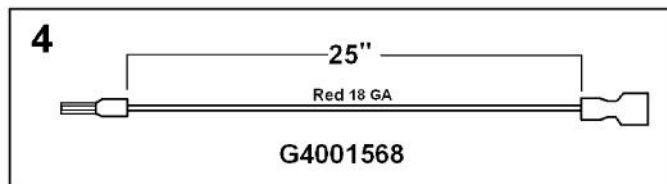

Ref #	Part Number	Qty.	Description
1	G4001648		SPARK IGNITER WIRE (22)
2	G4001595		WIRE HARNESS (LINE) (VGRT3004B)
3	G4001594		WIRE ASSY XALX VGRT3004B
4	G4001568		SPARK SWTXBUX67.5