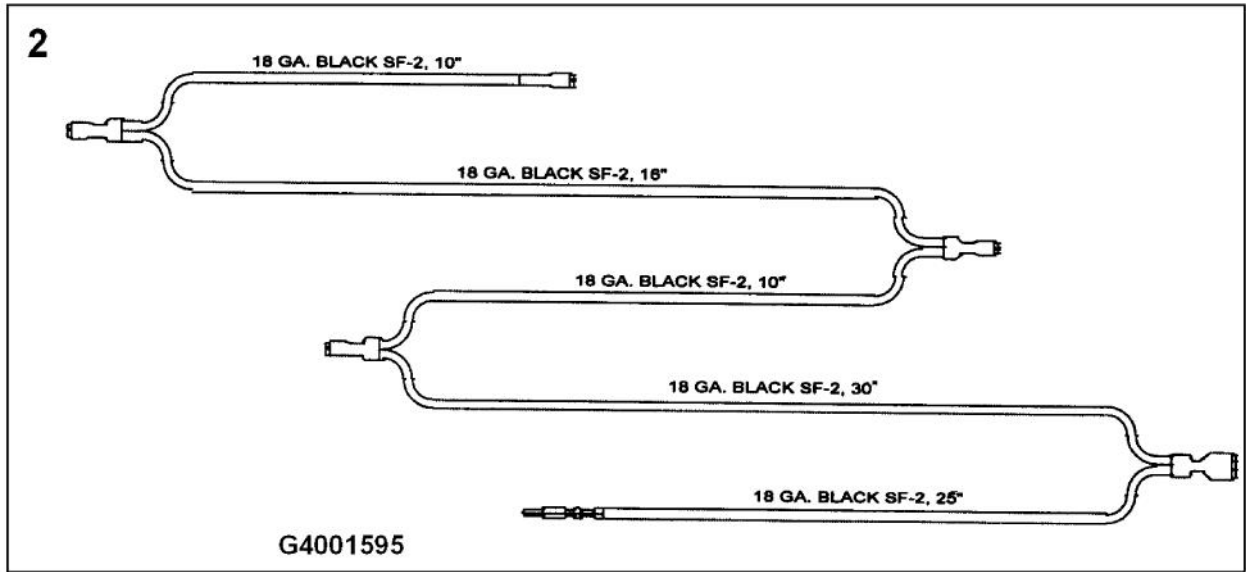

Ref #	Part Number	Qty.	Description
1	G3009718		DRIP TRAY, VGSC & VGSS (BEFORE 01/06/04)
	G3009717		DRIP TRAY VDSC ASSY (BETWEEN 01/06/04 & 11/18/04)
	G30010454		30 DRIP TRAY ASSY (AFTER 11/18/04)
2	PD010041		10-24 X 1/2 PH.TR.HD.M.S. NYLOK
3	PK000008		DRIP TRAY GUIDE - RH
4	PC040010		POP RIVET
5	PD040004		GROMMET BUMPER
6	B3001840		DRIP TRAY HANDLE
	C9301840PVD		DRIP TY HDLE REPL C9301840BR
7	PD030010		NO.10-24 KEPS NUT
8	PK000007		DRIP TRAY GUIDE - LH (VGRT)