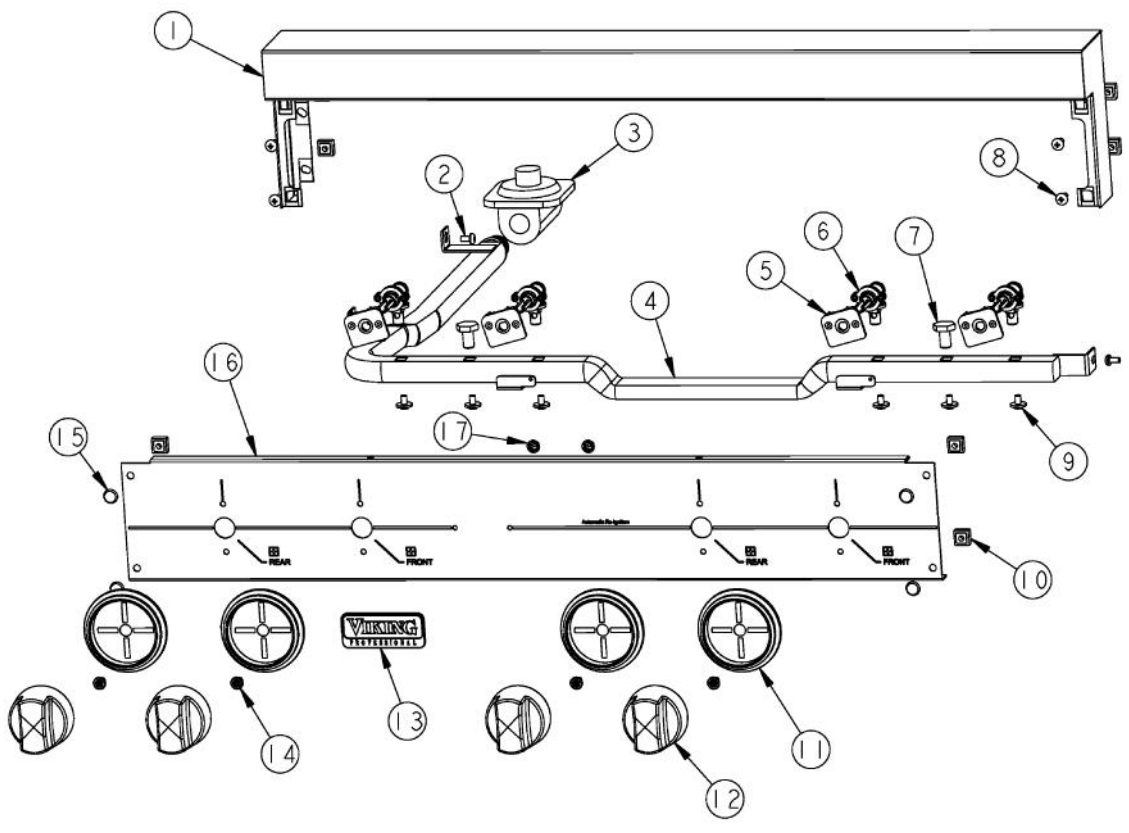

Ref #	Part Number	Qty.	Description
1	G3001406		LANDING LEDGE ASSY
2	PD020004		10X3/8PH.HD.TYPE 25 REPL PD040125
3	PA070001		PRESSURE REGULATOR (NAT.)
4	PA050113		MANIFOLD
5	PA020015		SPARK IGNITION SWITCH (BEFORE 09/22/04)
	PA020045		IGNITOR SWITCH (AFTER 09/22/04)
6	G50012681		TOP BURNER VALVE KIT (ALUMINUM VALVE REPLACEMENT... (BEFORE 08/09/02)
	G50012678		TOP BURNER VALVE KIT (BRASS VALVE REPLACEMENT) (BETWEEN 08/09/02 & 09/22/04)
	PA010157		SUB TO 003515-000 - RANGE TOP BURNER VALVE (AFTER 09/22/04)
7	PA010012		ROPER PLUG
8	PD010041		10-24 X 1/2 PH.TR.HD.M.S. NYLOK
9	PD010012		VALVE BOLT 1/4-20 UNC-2B 5/16 M.S.
10	PD030005		SELF RETAINING NUT
11	PB010208		BEZEL, CHROME PLATE
	PB010209		BEZEL BRASS
12	PA010034		TOP BURNER KNOB-XBKX (NEW STYLE) (BEFORE 08/09/02)
	PA010035		BURNER KNOB-WH NS REPL PA010028 (BEFORE 08/09/02)
	PB010206		VGSC,VGRC,VGRT TOP BURNER KNOB(BK) (AFTER 08/09/02)
	PB010207		VGSC,VGRC,VGRT TOP BURNER KNOB(WH) (AFTER 08/09/02)
13	PE010020		LOGO - PROFESSIONAL - VRTR, XBKX ASSY (BEFORE 5/11/99)
	PE010019		LOGO - PROFESSIONAL - VRTR, XWHX (BEFORE 5/11/99)
	PE010056		2 LOGO/VIKING PROF XBKXXBRX (BEFORE 5/11/99)
	PE010055		2 LOGO/VIKING PROF XWHXXBRX (BEFORE 5/11/99)
	PE010142		3 LOGO XBKXXCHROME (AFTER 5/11/99)
	PE010144		3 LOGO XWHXCHROME (AFTER 5/11/99)
	PE010143		3 LOGO BK/BR (AFTER 5/11/99)
	PE010145		LOGO - WH / BR (AFTER 5/11/99)
14	PD020046		NO.8 X 1/2 SCREWS
15	PD020033		SRW-NO.10-24X1/2T(23)PH.WFR HD (NKL)
16	B9201332		CTRL PAN-VGRT300-4BSS XSLK SCRX
	C9201332BK		CTRL PAN- XBKX (VGRT300-4B )XSLK S
	C9201332WH		CTRL PAN- XWHX (VGRT300-4B )XSLK S
17	PD030006		CAPPED WASHER PAL NUT