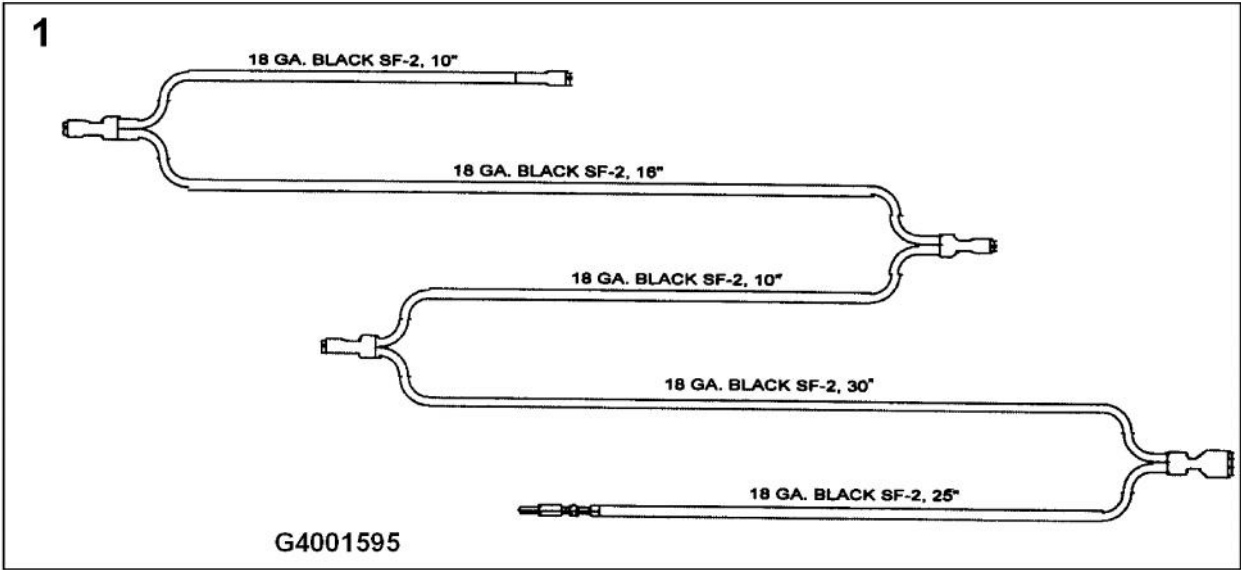

Ref #	Part Number	Qty.	Description
1	G4001595		WIRE HARNESS (LINE) (VGRT3004B)
2	G4001594		WIRE ASSY XALX VGRT3004B
3	G4001568		SPARK SWTXBUX67.5