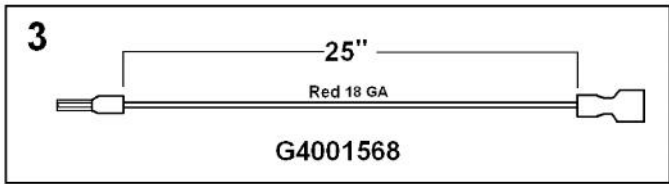

Ref #	Part Number	Qty.	Description
1	G4001595		WIRE HARNESS (LINE) (VGRT3004B)
2	G4001594		WIRE ASSY XALX VGRT3004B
3	G4001568		SPARK SWTXBUX67.5