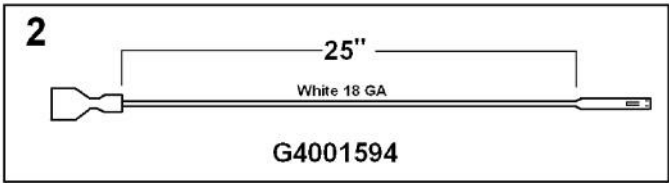

Ref #	Part Number	Qty.	Description
1	G4001595		WIRE HARNESS (LINE) (VGRT3004B)
2	G4001594		WIRE ASSY XALX VGRT3004B
3	G4001568		SPARK SWTXBUX67.5