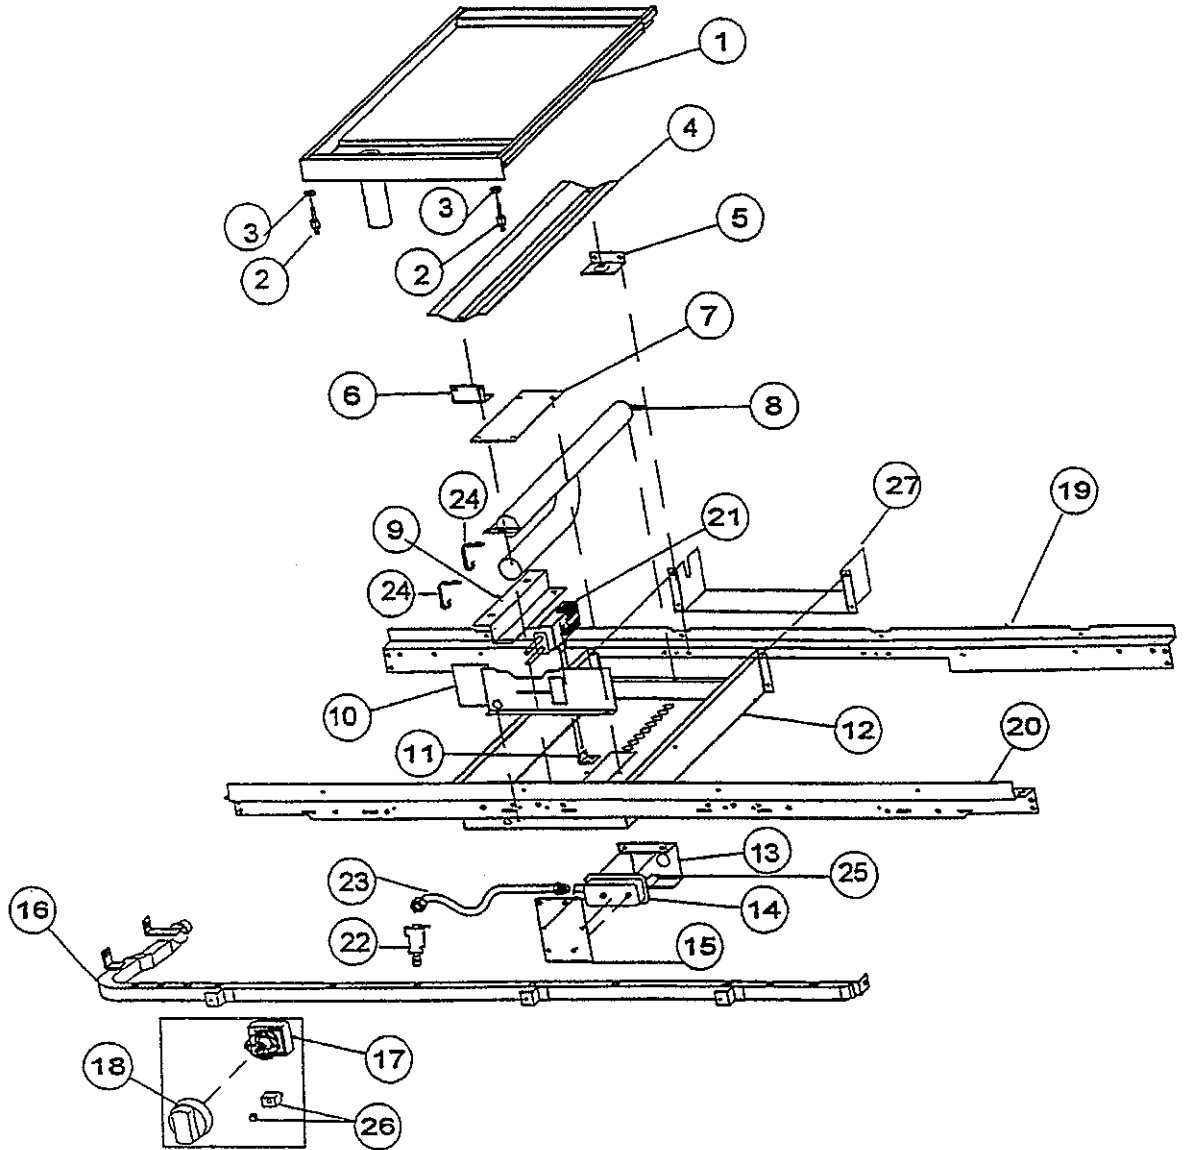

Ref #	Part Number	Qty.	Description
1	G3001278		GRIDDLE ASSY-12
	PK020003		GRIDDLE, 12" - NON-STICK
NI	PD040024		NO.6-32 X .250 INSERT
2	PD010017		BALL STUD (VGRT)
3	PD030012		6-32 HEX NUT
4	B2001884		GRIDDLE FLAME SHIELD
5	A2001880		REAR MTG. BRKT. GRIDDLE FLAME SHLD
6	A2001881		FRONT MTG. BRKT. GRIDDLE FLAME SHLD
7	A1001636		GRIDDLE VENTURI COVER
8	PB050077		GRILL BURNER
9	A2001949		T/STAT BULB COVER REPL A2001883
10	A2002001		GRIDDLE HEAT BAFFLE - SLOT SUPT
11	A2001300		GRIDDLE IGNITOR BRKT
12	A2001148		GRIDDLE BOX (VGRT)
13	A2001630		GRIDDLE VALVE COVER (VGRC)
14	PB010004		SINGLE SAFETY VALVE (NAT. GRIDDLE)
15	A1001198		THERMAL VALVE BRKT
16	PA050114		MANIFOLD
17	PB010035		THERMOSTAT BAKE
18	PB010103		GRIDDLE KNOB N/S XBKX
	PB010104		GRIDDLE KNOB N/S XWHX
19	A2001909		REAR BURNER SUPT-36(VGRT/RC)
20	A2001105		FRONT SUPT (36)
21	PB040001		IGNITOR - (ALL RANGES)
22	PB030002		SUB TO 003862-000 - SHUTOFF VALVE
23	PB020007		GRIDDLE TUBING
24	PD030031		THERMAL BULB CLIP - .250
25	PB040035		ORIFICE HOOD-NO.51 9701B1651
	PB040036		ORIFICE HOOD-NO.57 (LP)
26	PE050023		OVEN IND. LIGHT (LENS & BEZEL)
	PE050024		OVEN IND. LIGHT (LIGHT HOUSING)
27	A2002147		GRIDDLE FLUE COVER (VGRT/VGSS/VGIS)
NI	PD040022		1/2 X 1/4-BUMPER (PORT. GRIDDLE)(BK
NI	PD020039		NO.6-32 X 1/2 PH.PN.HD. TYPE (23)
NI	A2001179		BACK SUPT (VGRT)