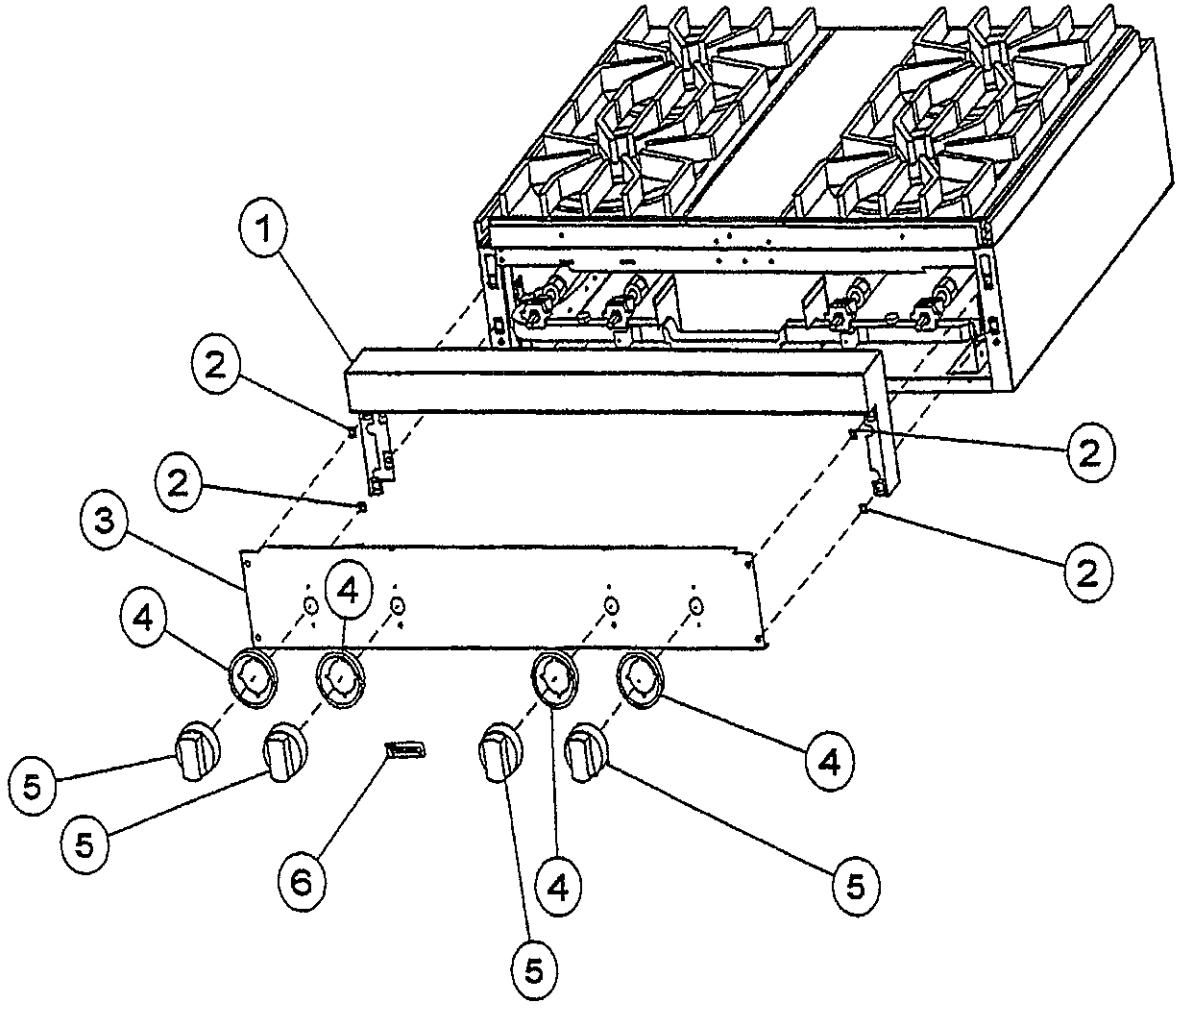

Ref #	Part Number	Qty.	Description
1	PA020014		SPARK IGNITOR
2	PA080036		TOP BURNER REAR REPL PA080008
3	PA080037		TOP BURNER FRONT REPL PA080007
4	A2001112		BURNER SUPT (VGRT)
5	A2001147		GRATE SUPT ANGLE (VGRT)
6	A1001619		SPARK MODULE PLATE
7	PA020047		INVENSYS 0+4 RE-IGNITION SPARK MODULE
8	A2001620		SPARK MODULE COVER (VGRC)
9	PD040005		SNAP BUSHING - 7/8
10	PA070001		PRESSURE REGULATOR (NAT.)
	PA070003		PRESSURE REGULATOR (NAT.)
11	A1001138		MANIFOLD BRKT
12	PA050114		MANIFOLD
13	003519-000		PA010024 VALVE AND BOLT KIT (BEFORE 08/09/02)
	G50012678		TOP BURNER VALVE KIT (BRASS VALVE REPLACEMENT) (BETWEEN 08/09/02 AND 09/22/04)
	PA010157		SUB TO 003515-000 - RANGE TOP BURNER VALVE (AFTER 09/22/04)
14	PD010012		VALVE BOLT 1/4-20 UNC-2B 5/16 M.S.
15	PA020015		SPARK IGNITION SWITCH (BEFORE 09/22/04)
	PA020045		IGNITOR SWITCH (AFTER 09/22/04)
16	PA010012		ROPER PLUG
17	B2001920		SIDE PANEL-LH (VGRT)
18	B2001919		SIDE PANEL-RH (VGRT)
19	PE070070		DISCONNECT BLOCK XALX 770020-1
20	PE070071		DISCONNECT BLOCK XALX 770027-1
21	PE070128		SUPPLY CORD (VGRT/SC/SS/RC)
22	A2001909		REAR BURNER SUPT-36(VGRT/RC)
23	A2001105		FRONT SUPT (36)
24	PK000008		DRIP TRAY GUIDE - RH
25	PK000007		DRIP TRAY GUIDE - LH (VGRT)
26	PB040034		ORIFICE HOOD-NO.50 (NAT)
	PB040036		ORIFICE HOOD-NO.57 (LP)
NI	G4001330		SPARK IGNITOR WIRE ASSY (10)
NI	G4001593		SPARK MODULE-TOP BRNR SPARKER (16)