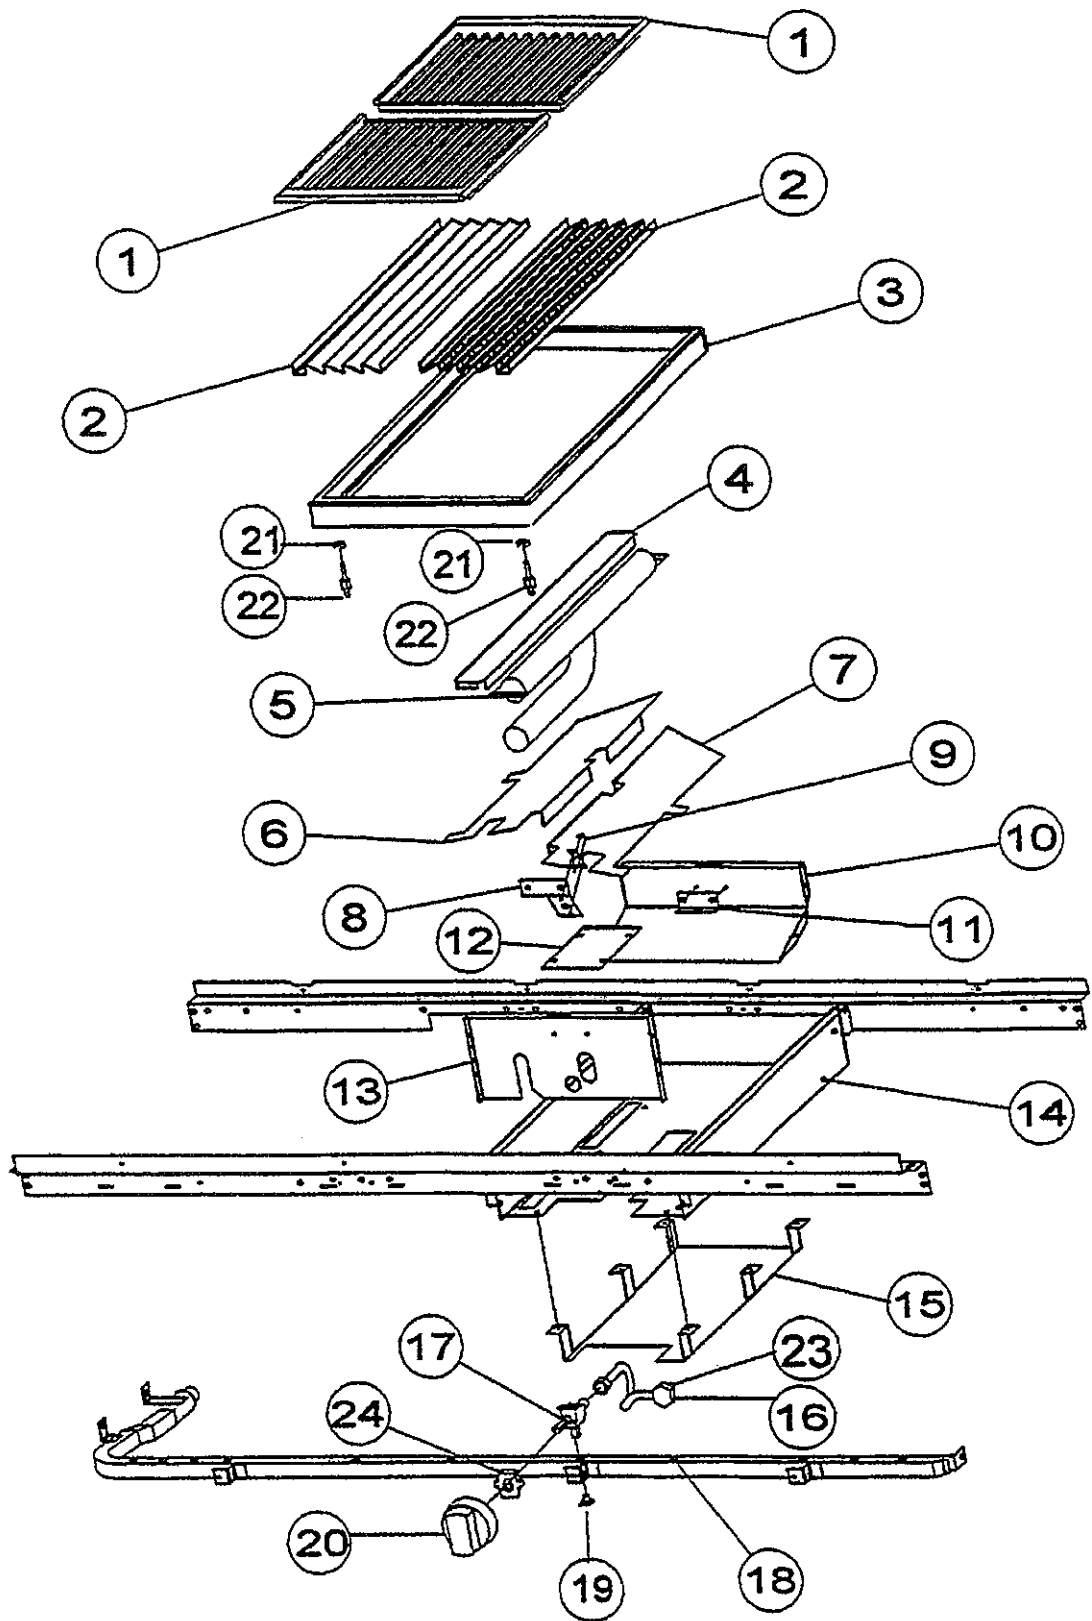

Ref #	Part Number	Qty.	Description
1	PA060028		GRILL GRATE - BK
	PA060029		GRILL GRATE - GR
2	E9101130BK		GRILL SMOKE GENERATOR
3	G9101182AL		GRILL GRATE SUPT (VGRT) XALX
	G9101182BK		GRILL GRATE SUPT (VGRT) XBKX
	G9101182BT		GRILL GRATE SUPT (VGRT) XBTX
	G9101182CB		GRILL GRATE SUPT (VGRT) XCBX
	G9101182EP		GRILL GRATE SUPT (VGRT) XEPX
	G9101182FG		GRILL GRATE SUPT (VGRT) XFGX
	G9101182GG		GRILL GRATE SUPPORT - GG
	G9101182LE		GRILL GRATE SUPT (VGRT) XLEX
	G9101182LN		GRILL GRATE SUPT (VGRT) XLNX
	G9101182MJ		GRILL GRATE SUPT (VGRT) XMJX
	G9101182PL		GRILL GRATE SUPT (VGRT) XPLX
	G9101182SG		GRILL GRATE SUPT (VGRT) XSGX
	G9101182VB		GRILL GRATE SUPT (VGRT) XVBX
	G9101182WH		GRILL GRATE SUPT (VGRT) XWHX
4	B2001140		GRILL FLAME SHIELD (VGRT)
5	PB050077		GRILL BURNER
6	B2001856		GRILL HEAT DEFLECTOR-LH (VGRC60)
7	B2001857		GRILL HEAT DEFLECTOR-RH (VGRC60)
8	A2001633		GRILL FRONT SPARKER BRKT (VGRC)
9	PA020014		SPARK IGNITOR
10	A2001855		GRILL BACK - (VGRC605)
11	A2001132		REAR GRILL BURNER BRKT (VGRT)
12	A1001862		GRILL VENTURI COVER (VGRC605)
13	A2001631		GRILL BOX FRONT (VGRC)
14	A2001852		GRILL BOX - (VGRC605)
15	A2001863		GRILL BTM SHIELD (VGRC605)
16	PB020025		TUBING-GRILL (REVISED) REP PB020021
17	G50012680		CHAR-GRILL VALVE KIT (BEFORE 09/22/04)
	PA010159		SUB TO 003536-000 - RANGE GRILL VALVE (AFTER 09/22/04)
18	PA050114		MANIFOLD
19	PD010012		VALVE BOLT 1/4-20 UNC-2B 5/16 M.S.
20	PA010039		TOP GRILL KNOBXBKX (VGRC) (N/STYLE
	PA010040		TOP GRILL KNOBXWHX (VGRC) (N/STYLE
21	PD030012		6-32 HEX NUT
22	PD010017		BALL STUD (VGRT)
23	PB040061		ORIFICE HOOD - NO.48
	PB040062		ORIFICE HOOD-NO.56
24	PA020015		SPARK IGNITION SWITCH (BEFORE 09/22/04)
	PA020045		IGNITOR SWITCH (AFTER 09/22/04)