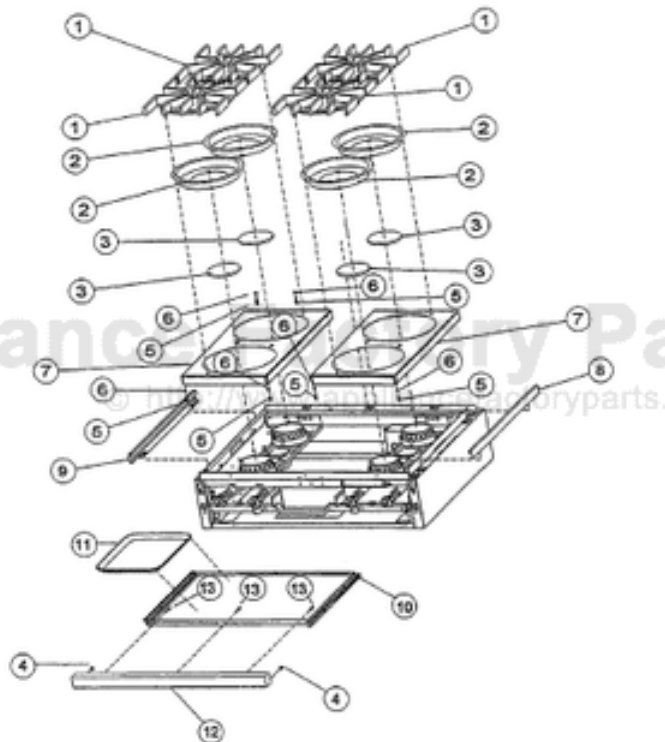

[Find Your VIKING Range Hoods Parts - Select From 411 Models](#)

----- Manual continues below -----