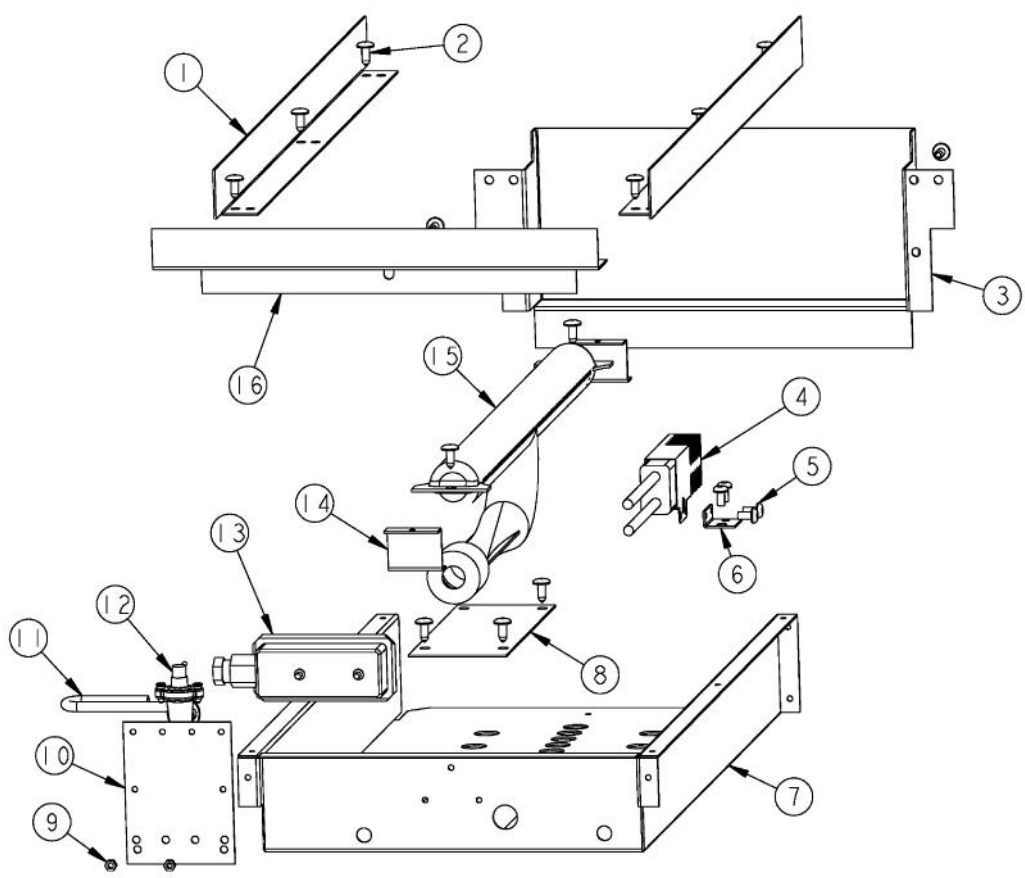

Ref #	Part Number	Qty.	Description
1	A2002896		GRIDDLE BOX EXTENSION (LH / RH)
2	PD020002		10 X 1/2 PH.TR.HD.SMS.
3	A2002899		GRIDDLE FLUE BOX
4	PB040001		IGNITOR - (ALL RANGES)
5	PD020044		NO.8-32 X 1/4 PH. TR. HD. M.S.
6	A2001300		GRIDDLE IGNITOR BRKT
7	A2007610		GRIDDLE BOX - VGIC4854G
8	A1001636		GRIDDLE VENTURI COVER
9	PD030012		6-32 HEX NUT
10	A1001198		THERMAL VALVE BRKT
11	PB020116		TUBING - 10 FLEXIBLE 12 & 24
12	PB030007		SHUT OFF VALVE
13	PB010004		SINGLE SAFETY VALVE (NAT. GRIDDLE)
14	A2002847		SUPT-GRIDDLE BURNER
15	PB050077		GRILL BURNER
16	A2002898		GRIDDLE BOX EXTENSION FRONT