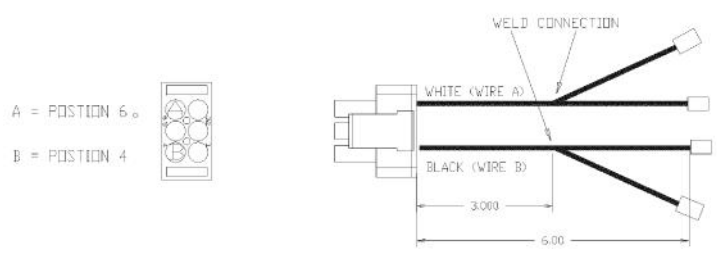

1

Ref #	Part Number	Qty.	Description
1	PE070890		IRIS HARNESS - 36

Ref #	Part Number	Qty.	Description
1	000647-000		IRIS IGNITOR WIRE, FRONT BURNER
2	000648-000		IRIS IGNITOR WIRE, BACK BURNER

Ref #	Part Number	Qty.	Description
1	000837-000		VGRT SUPPLY CORD JUMPER (BEFORE 10/4/11)
1	027347-000		SUPPLY CORD JUMPER (ON OR AFTER 10/4/11)

1

Ref #	Part Number	Qty.	Description
1	000878-000		IRIS POWER JUMPER W/GRIDDLE

1

- ① = BLACK WIRE
- ② = WHITE WIRE

QTY	DESCRIPTION
A 2	250 X .032 INSULATED FEMALE QUICK CONNECT
B 2	250 X .032 INSULATED FEMALE QUICK CONNECT
C 2	167 X .032 INSULATED FEMALE QUICK CONNECT