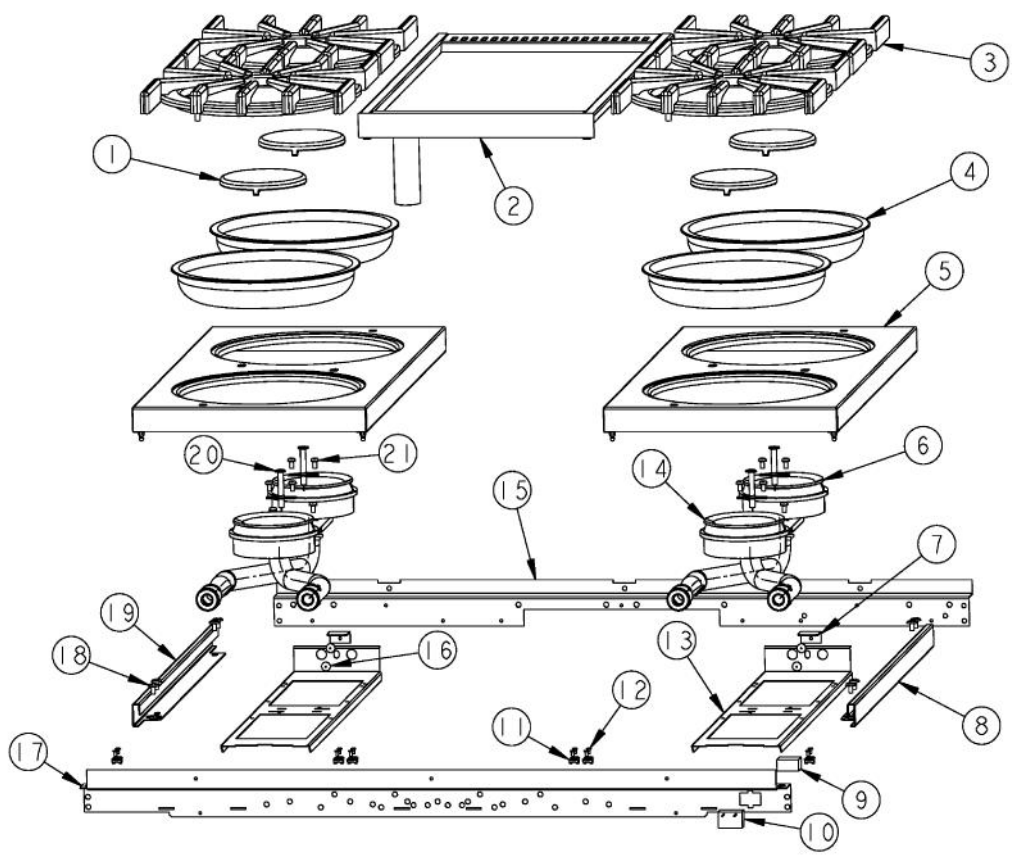

[Find Your VIKING Range Hoods Parts - Select From 411 Models](#)

----- Manual continues below -----

Ref #	Part Number	Qty.	Description
1	G3001585		36 LANDING LEDGE
2	PA070001		PRESSURE REGULATOR (NAT.)
3	PA050114		MANIFOLD
4	PB030007		SHUT OFF VALVE
5	PB010264		GRIDDLE THERMOSTAT
6	PA020058		IRIS SINGLE SPARK MODULE
7	PA010157		SUB TO 003515-000 - RANGE TOP BURNER VALVE
8	PD010003		10-24 X 1/2 PH.TR.HD.SERD.M.S.
9	PD020002		10 X 1/2 PH.TR.HD.SMS.
10	A1001138		MANIFOLD BRKT
11	PD010012		VALVE BOLT 1/4-20 UNC-2B 5/16 M.S.
12	PE050024		OVEN IND. LIGHT (LIGHT HOUSING)
13	PD030006		CAPPED WASHER PAL NUT
14	PA010012		ROPER PLUG
15	B9201583		CTRL PAN-(VGRT36-4G) XSLK SCRX
	C9201583AL		CONTROL PANEL VGRT360-4G XALX SILK SCR
	C9201583BK		CTRL PAN - (VGRT360-4G)XSLK SCRX
	C9201583BT		CONTROL PANEL VGRT360-4G XBTX SILK SCR
	C9201583BU		CONTROL PANEL VGRT360-4G XBUX SILK SCR
	C9201583CB		CONTROL PANEL VGRT360-4G XCBX SILK SCR
	C9201583EP		CONTROL PANEL VGRT360-4G XEPX SILK SCR
	C9201583FG		CONTROL PANEL VGRT360-4G XFGX SILK SCR
	C9201583GG		CONTROL PANEL VGRT360-4G XGGX SILK SCR
	C9201583LE		CONTROL PANEL VGRT360-4G XLEX SILK SCR
	C9201583MJ		CONTROL PANEL VGRT360-4G XMJX SILK SCR
	C9201583SG		CONTROL PANEL VGRT360-4G XSGX SILK SCR
	C9201583VB		CONTROL PANEL VGRT360-4G XVBX SILK SCR
	C9201583WH		CTRL PAN - (VGRT360-4G)XSLK SCRX
16	PD030005		SELF RETAINING NUT
17	PE010142		3 LOGO XBKXXCHROME
	PE010143		3 LOGO BK/BR
	PE010144		3 LOGO XWHXCHROME
	PE010145		LOGO - WH / BR
18	PE050023		OVEN IND. LIGHT (LENS & BEZEL)
19	PB010103		GRIDDLE KNOB N/S XBKX
	PB010104		GRIDDLE KNOB N/S XWHX
20	PD020006		NO.6-32 X 1/4 PH.PAN HD. T(F)
21	PB010206		VGSC,VGRC,VGRT TOP BURNER KNOB(BK)
	PB010207		VGSC,VGRC,VGRT TOP BURNER KNOB(WH)
22	PD020067		NO.6 X 3/8 PAN PHIL. TEK SS
23	PB010208		BEZEL, CHROME PLATE
	PB010209		BEZEL BRASS
24	PD020032		SRW-8(A)X3/8PH.WFR HD 7/16DIAXNICL