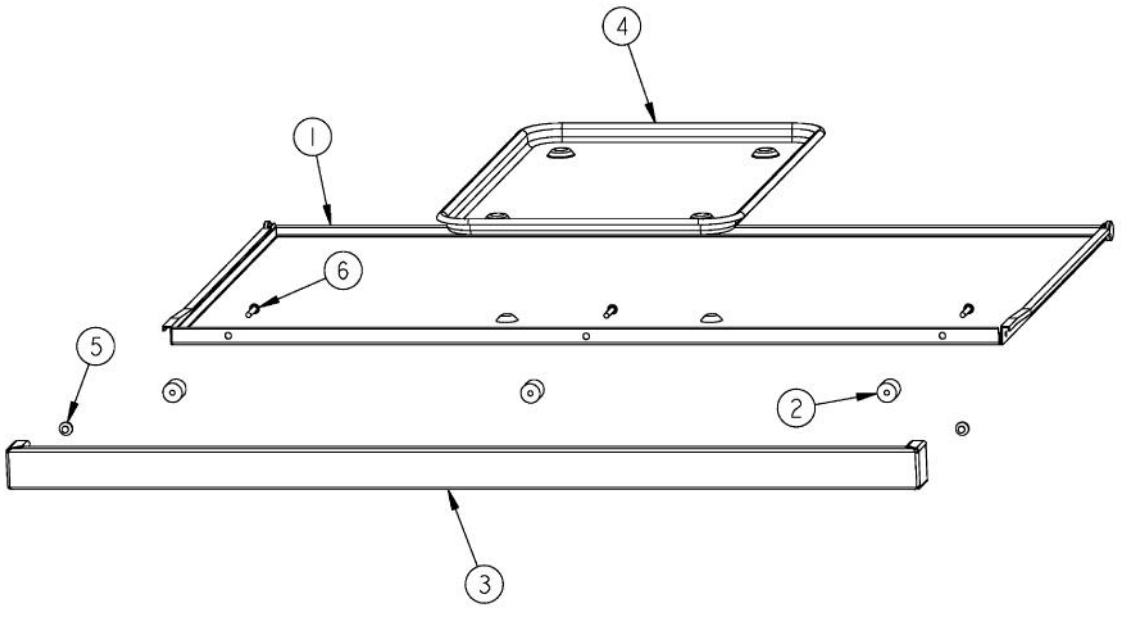

Ref #	Part Number	Qty.	Description
1	G30010455		36 DRIP TAY ASSY
2	PD040028		BUSHING(.194ID/.750OD/.750LONG)
3	G30010696		DRIP TRAY HANDLE ASSY 36
	G93011459PVD		DRIP TRAY HANDLE ASSY 36 PVD
4	PB080061		GREASE PAN
5	PD040004		GROMMET BUMPER
6	PD020079		NO.10 X 1 1/4 PH. PAN HD. T(A) NYLOK