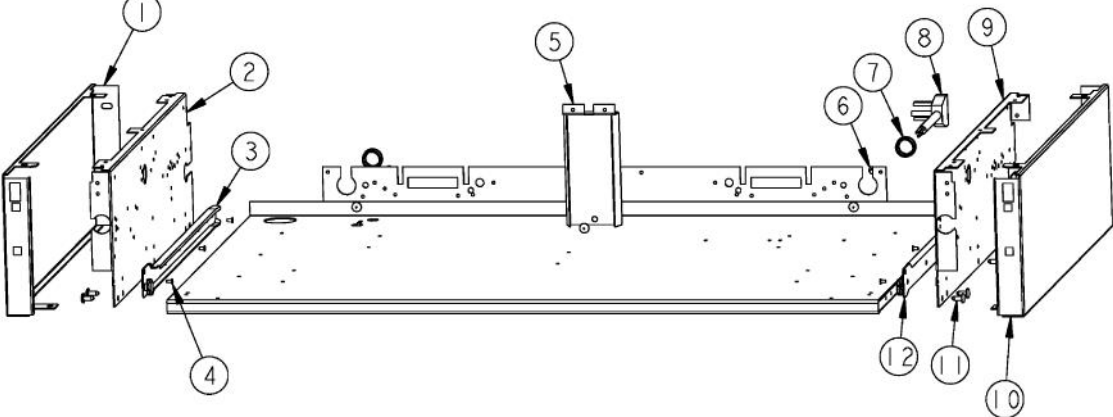

Ref #	Part Number	Qty.	Description
1	B2001920		SIDE PANEL-LH (VGRT)
2	A2001912		BURNER BOX SIDE LH
3	PK000007		DRIP TRAY GUIDE - LH (VGRT)
4	PC040010		POP RIVET
5	A2001179		BACK SUPT (VGRT)
6	PD020010		10 X 3/8 GREEN GROUNDING SCREW
7	PD040005		SNAP BUSHING - 7/8
8	PE070128		SUPPLY CORD (VGRT/SC/SS/RC)
9	A2001911		BURNER BOX SIDE RH
10	B2001919		SIDE PANEL-RH (VGRT)
11	PD020002		10 X 1/2 PH.TR.HD.SMS.
12	PK000008		DRIP TRAY GUIDE - RH