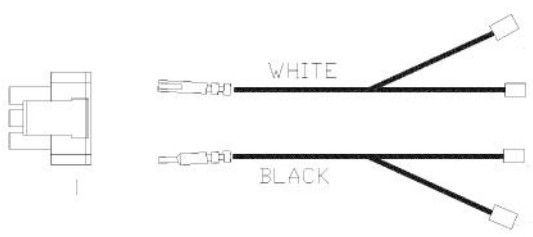

1

Ref #	Part Number	Qty.	Description
1	PE070890		IRIS HARNESS - 36

Ref #	Part Number	Qty.	Description
1	000647-000		IRIS IGNITOR WIRE, FRONT BURNER
2	000648-000		IRIS IGNITOR WIRE, BACK BURNER

Ref #	Part Number	Qty.	Description
1	000837-000		VGRT SUPPLY CORD JUMPER (BEFORE 10/4/11)
1	027347-000		SUPPLY CORD JUMPER (ON OR AFTER 10/4/11)

1

Ref #	Part Number	Qty.	Description
1	000878-000		IRIS POWER JUMPER W/GRIDDLE

1

- ① = BLACK WIRE
- ② = WHITE WIRE

QTY	DESCRIPTION
A 2	250 X .032 INSULATED FEMALE QUICK CONNECT
B 2	250 X .032 INSULATED FEMALE QUICK CONNECT
C 2	167 X .032 INSULATED FEMALE QUICK CONNECT