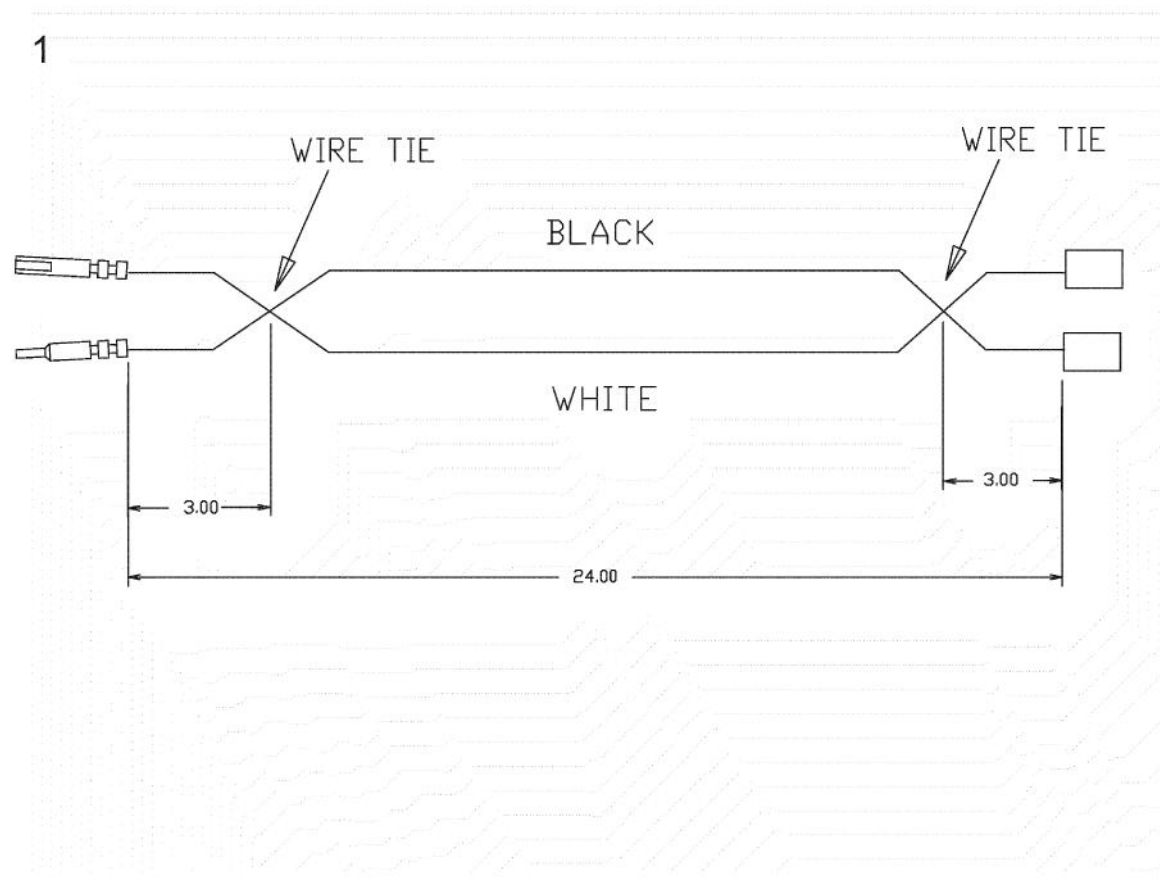

1

Ref #	Part Number	Qty.	Description
1	PE070890		IRIS HARNESS - 36

Ref #	Part Number	Qty.	Description
1	000647-000		IRIS IGNITOR WIRE, FRONT BURNER
2	000648-000		IRIS IGNITOR WIRE, BACK BURNER

Ref #	Part Number	Qty.	Description
1	000837-000		VGRT SUPPLY CORD JUMPER (BEFORE 10/4/11)
1	027347-000		SUPPLY CORD JUMPER (ON OR AFTER 10/4/11)