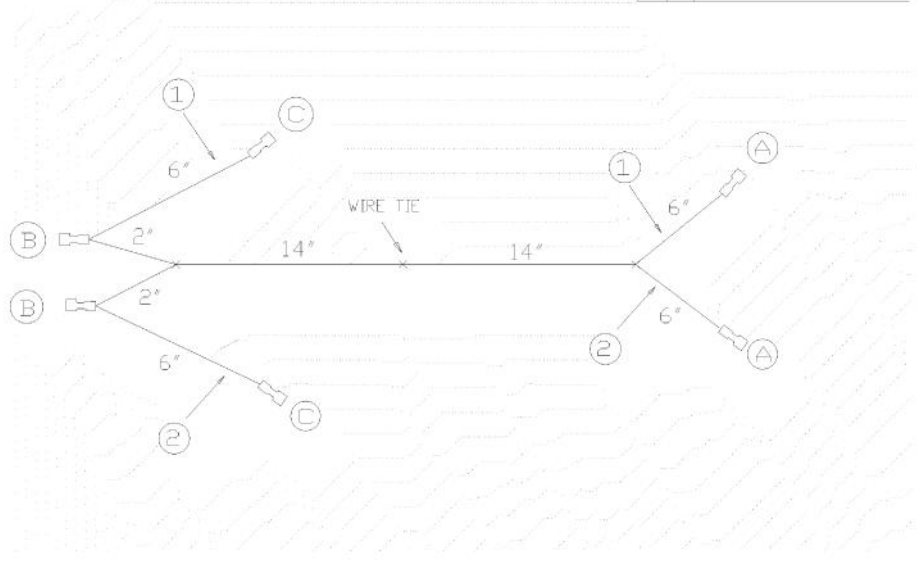

1

Ref #	Part Number	Qty.	Description
1	PE070890		IRIS HARNESS - 36

Ref #	Part Number	Qty.	Description
1	000647-000		IRIS IGNITOR WIRE, FRONT BURNER
2	000648-000		IRIS IGNITOR WIRE, BACK BURNER

Ref #	Part Number	Qty.	Description
1	000837-000		VGRT SUPPLY CORD JUMPER (BEFORE 10/4/11)
1	027347-000		SUPPLY CORD JUMPER (ON OR AFTER 10/4/11)

1

Ref #	Part Number	Qty.	Description
1	000878-000		IRIS POWER JUMPER W/GRIDDLE

1

- ① = BLACK WIRE
- ② = WHITE WIRE

QTY	DESCRIPTION
A 2	250 X .032 INSULATED FEMALE QUICK CONNECT
B 2	250 X .032 INSULATED FEMALE QUICK CONNECT
C 2	167 X .032 INSULATED FEMALE QUICK CONNECT

Ref #	Part Number	Qty.	Description
1	000879-000		GRIDDLE HARNESS W/IRIS

*No Image
Available*

Ref #	Part Number	Qty.	Description
-------	-------------	------	-------------
