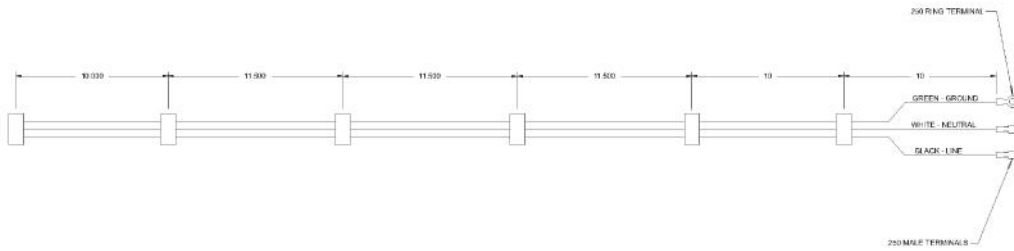

Ref #	Part Number	Qty.	Description
1	G30010455		36 DRIP TAY ASSY
2	PD040028		BUSHING(.194ID/.750OD/.750LONG)
3	G30010696		DRIP TRAY HANDLE ASSY 36
	G93011459PVD		DRIP TRAY HANDLE ASSY 36 PVD
4	PB080061		GREASE PAN
5	PD040004		GROMMET BUMPER
6	PD020079		NO.10 X 1 1/4 PH. PAN HD. T(A) NYLOK

1