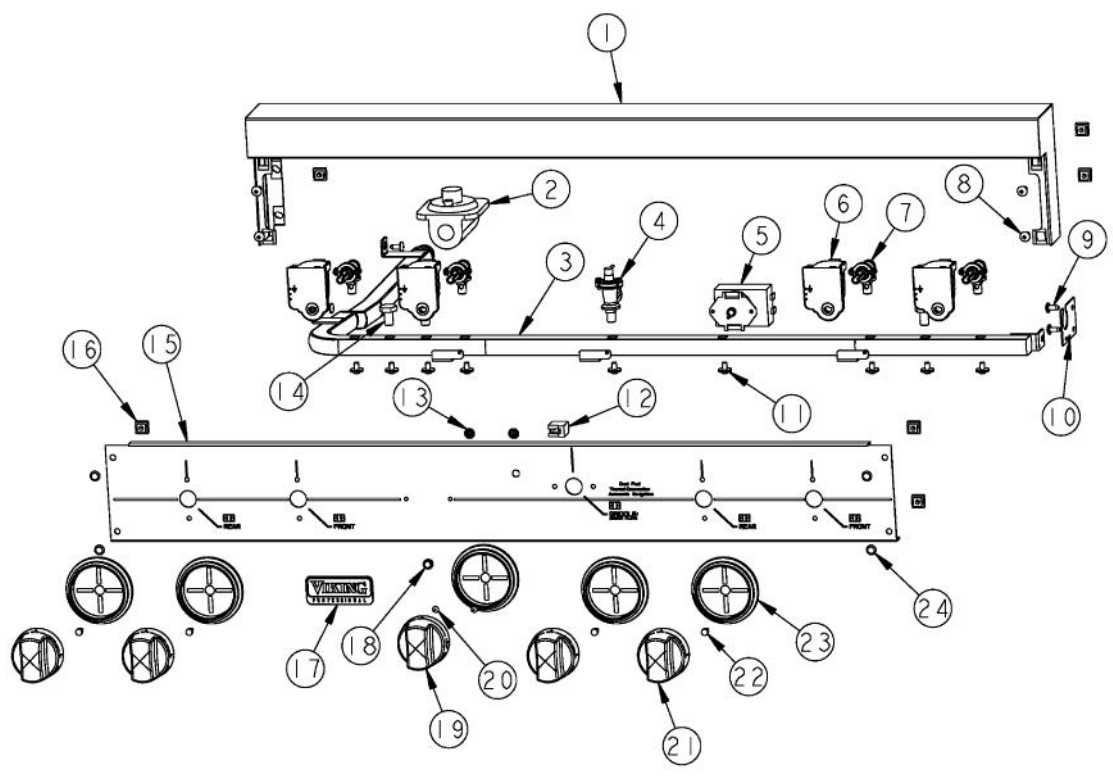

[Find Your VIKING Range Hoods Parts - Select From 411 Models](#)

----- Manual continues below -----

Ref #	Part Number	Qty.	Description
1	G3001585		36 LANDING LEDGE
2	PA070001		PRESSURE REGULATOR (NAT.)
3	PA050114		MANIFOLD
4	PB030007		SHUT OFF VALVE
5	PB010264		GRIDDLE THERMOSTAT
6	PA020058		IRIS SINGLE SPARK MODULE
7	PA010157		SUB TO 003515-000 - RANGE TOP BURNER VALVE
8	PD010003		10-24 X 1/2 PH.TR.HD.SERD.M.S.
9	PD020002		10 X 1/2 PH.TR.HD.SMS.
10	A1001138		MANIFOLD BRKT
11	PD010012		VALVE BOLT 1/4-20 UNC-2B 5/16 M.S.
12	PE050024		OVEN IND. LIGHT (LIGHT HOUSING)
13	PD030006		CAPPED WASHER PAL NUT
14	PA010012		ROPER PLUG
15	B9201583		CTRL PAN-(VGRT36-4G) XSLK SCRX
	C9201583AL		CONTROL PANEL VGRT360-4G XALX SILK SCR
	C9201583BK		CTRL PAN - (VGRT360-4G)XSLK SCRX
	C9201583BT		CONTROL PANEL VGRT360-4G XBTX SILK SCR
	C9201583BU		CONTROL PANEL VGRT360-4G XBUX SILK SCR
	C9201583CB		CONTROL PANEL VGRT360-4G XCBX SILK SCR
	C9201583EP		CONTROL PANEL VGRT360-4G XEPX SILK SCR
	C9201583FG		CONTROL PANEL VGRT360-4G XFGX SILK SCR
	C9201583GG		CONTROL PANEL VGRT360-4G XGGX SILK SCR
	C9201583LE		CONTROL PANEL VGRT360-4G XLEX SILK SCR
	C9201583MJ		CONTROL PANEL VGRT360-4G XMJX SILK SCR
	C9201583SG		CONTROL PANEL VGRT360-4G XSGX SILK SCR
	C9201583VB		CONTROL PANEL VGRT360-4G XVBX SILK SCR
	C9201583WH		CTRL PAN - (VGRT360-4G)XSLK SCRX
16	PD030005		SELF RETAINING NUT
17	PE010142		3 LOGO XBKXXCHROME
	PE010143		3 LOGO BK/BR
	PE010144		3 LOGO XWHXCHROME
	PE010145		LOGO - WH / BR
18	PE050023		OVEN IND. LIGHT (LENS & BEZEL)
19	PB010103		GRIDDLE KNOB N/S XBKX
	PB010104		GRIDDLE KNOB N/S XWHX
20	PD020006		NO.6-32 X 1/4 PH.PAN HD. T(F)
21	PB010206		VGSC,VGRC,VGRT TOP BURNER KNOB(BK)
	PB010207		VGSC,VGRC,VGRT TOP BURNER KNOB(WH)
22	PD020067		NO.6 X 3/8 PAN PHIL. TEK SS
23	PB010208		BEZEL, CHROME PLATE
	PB010209		BEZEL BRASS
24	PD020032		SRW-8(A)X3/8PH.WFR HD 7/16DIAXNICL