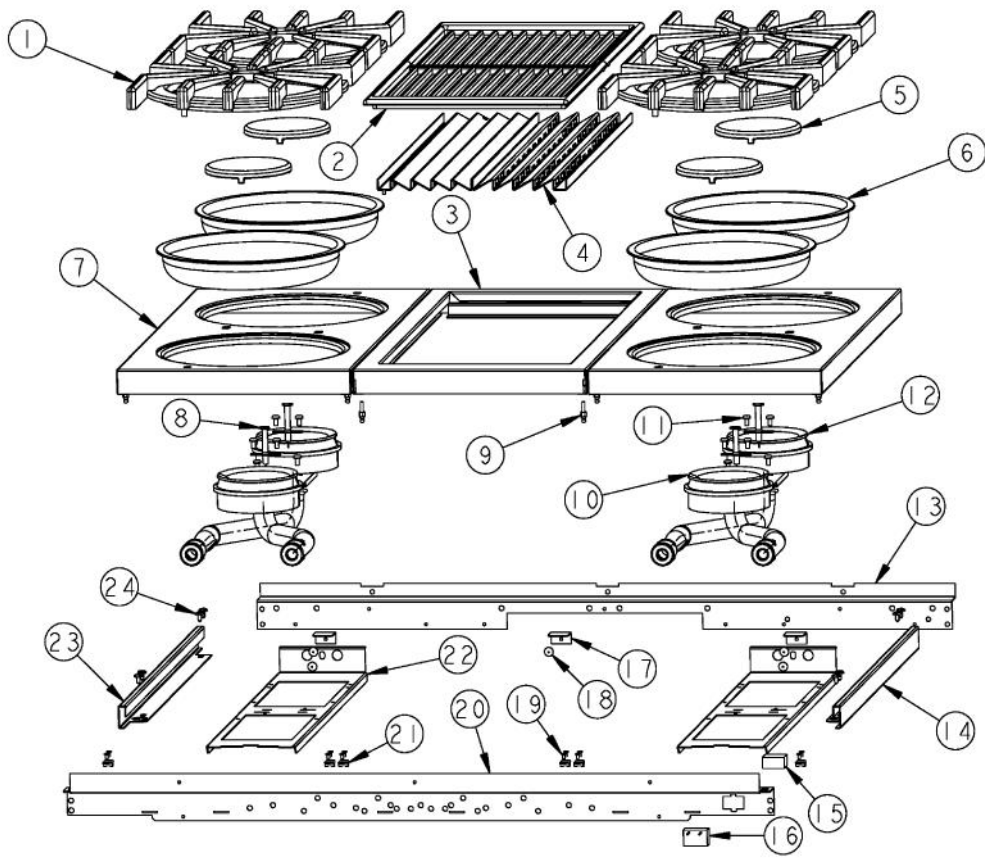

Ref #	Part Number	Qty.	Description
1	PA060037		GRATE BK REPL PA060024 (GEN.NO.2)
2	PA060058		GRILL GRATE - MATT XBKX RE PA060028
3	G9101182BK		GRILL GRATE SUPT (VGRT) XBKX
	G9101182WH		GRILL GRATE SUPT (VGRT) XWHX
4	E9101130BK		GRILL SMOKE GENERATOR
5	PA080015		BURNER CAP-VGRT XBKX
6	PA030002BK		BURNER BOWL (VGRT) XXBKXX
	PA030002WH		BURNER BOWL (VGRT) XXWHXX
7	G50013584BK		GRATE SUPPORT SERVICE KIT (BK)
	G50013584WH		GRATE SUPPORT SERVICE KIT (WH)
8	PA020028		SPARK IGNITER
9	PD010017		BALL STUD (VGRT)
10	PA080037		TOP BURNER FRONT REPL PA080007
11	PD020004		10X3/8PH.HD.TYPE 25 REPL PD040125
12	PA080036		TOP BURNER REAR REPL PA080008
13	A2001909		REAR BURNER SUPT-36(VGRT/RC)
14	B2001915		SIDE TRIM-RH (VGRT)
	C9301915BR		SIDE TRIM RH (VGRT) XBRX
15	PE070071		DISCONNECT BLOCK XALX 770027-1
16	000573-000		POWER JUMPER WIRE
17	A2001147		GRATE SUPT ANGLE (VGRT)
18	PD020002		10 X 1/2 PH.TR.HD.SMS.
19	PC040010		POP RIVET
20	A2001105		FRONT SUPT (36)
21	PD010016		BALL STUD FASTEN
22	A2001112		BURNER SUPT (VGRT)
23	B2001916		SIDE TRIM-LH (VGRT)
	C9301916BR		SIDE TRIM LH (VGRT) XBRX
24	PD020032		SRW-8(A)X3/8PH.WFR HD 7/16DIAXNICL