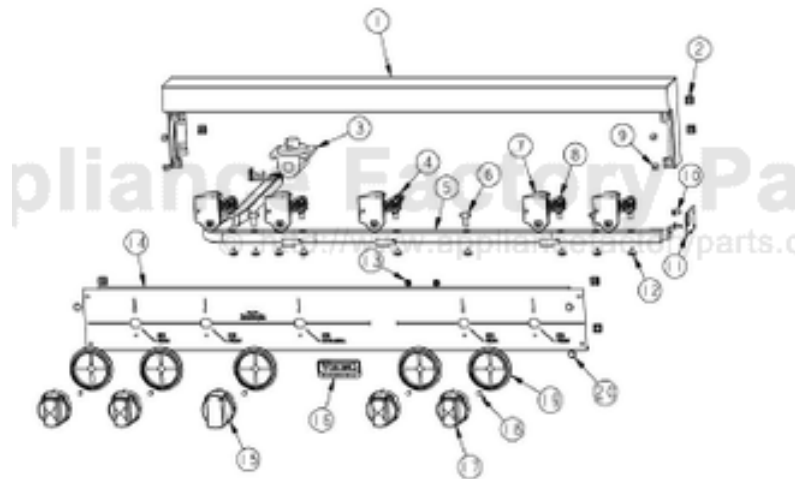

[Find Your VIKING Range Hoods Parts - Select From 411 Models](#)

----- Manual continues below -----