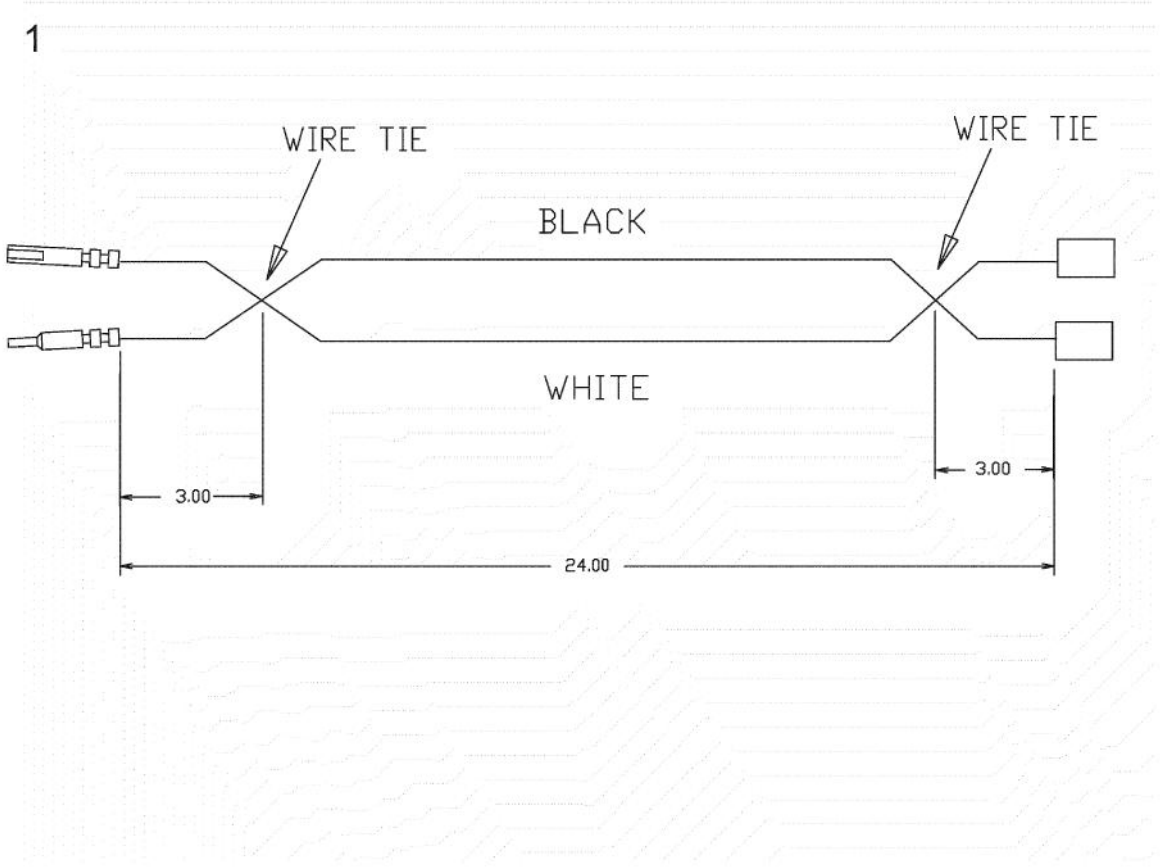

1

Ref #	Part Number	Qty.	Description
1	PE070890		IRIS HARNESS - 36

Ref #	Part Number	Qty.	Description
1	000647-000		IRIS IGNITOR WIRE, FRONT BURNER
2	000648-000		IRIS IGNITOR WIRE, BACK BURNER

1

Ref #	Part Number	Qty.	Description
1	000647-000		IRIS IGNITOR WIRE, FRONT BURNER