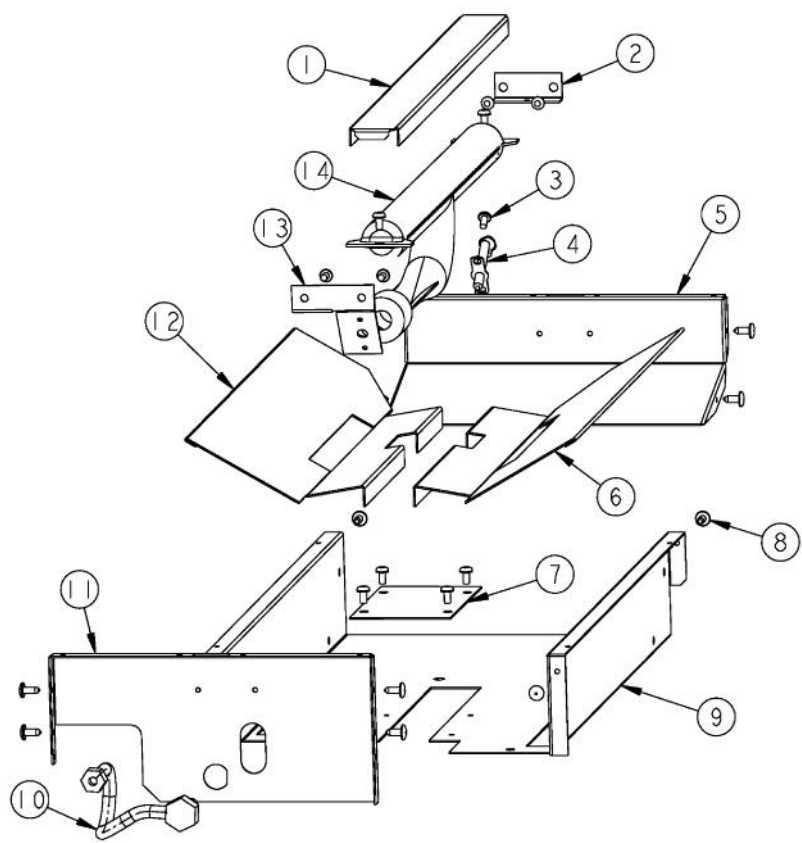

Ref #	Part Number	Qty.	Description
1	B2001140		GRILL FLAME SHIELD (VGRT)
2	A2001132		REAR GRILL BURNER BRKT (VGRT)
3	PD020004		10X3/8PH.HD.TYPE 25 REPL PD040125
4	PA020028		SPARK IGNITER
5	A2001855		GRILL BACK - (VGRC605)
6	B20010163		HEAT DEFLECTOR
7	A1001862		GRILL VENTURI COVER (VGRC605)
8	PD020002		10 X 1/2 PH.TR.HD.SMS.
9	A2001852		GRILL BOX - (VGRC605)
10	PB020025		TUBING-GRILL (REVISED) REP PB020021
11	A2001631		GRILL BOX FRONT (VGRC)
12	B2009846		HEAT DEFLECTOR
13	A2001633		GRILL FRONT SPARKER BRKT (VGRC)
14	PB050077		GRILL BURNER