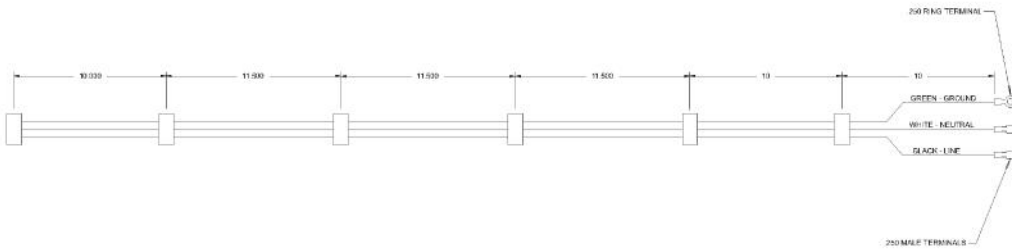

Ref #	Part Number	Qty.	Description
1	G30010455		36 DRIP TAY ASSY
2	PD040028		BUSHING(.194ID/.750OD/.750LONG)
3	G30010696		DRIP TRAY HANDLE ASSY 36
	G93011459PVD		DRIP TRAY HANDLE ASSY 36 PVD
4	PB080061		GREASE PAN
5	PD040004		GROMMET BUMPER
6	PD020079		NO.10 X 1 1/4 PH. PAN HD. T(A) NYLOK

1