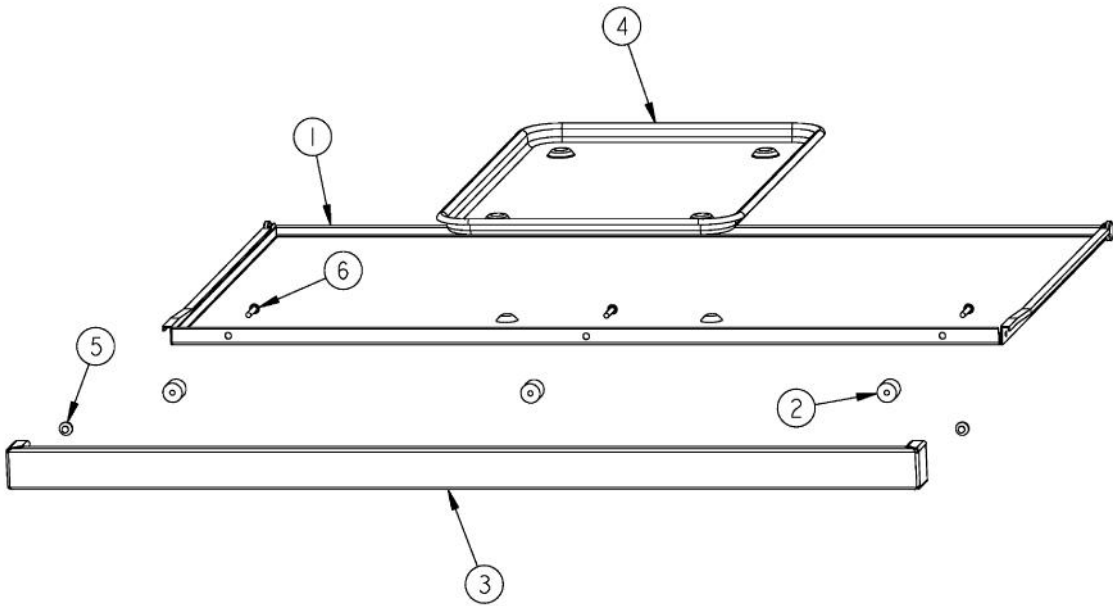

Ref #	Part Number	Qty.	Description
1	G30010455		36 DRIP TAY ASSY
2	PD040028		BUSHING(.194ID/.750OD/.750LONG)
3	G30010696		DRIP TRAY HANDLE ASSY 36
	G93011459PVD		DRIP TRAY HANDLE ASSY 36 PVD
4	PB080061		GREASE PAN
5	PD040004		GROMMET BUMPER
6	PD020079		NO.10 X 1 1/4 PH. PAN HD. T(A) NYLOK