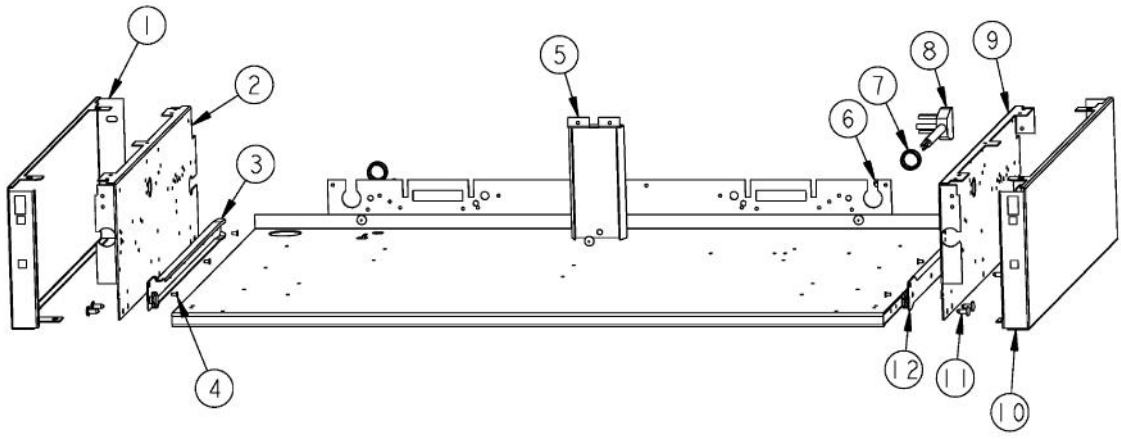

Ref #	Part Number	Qty.	Description
1	B2001920		SIDE PANEL-LH (VGRT)
2	A2001912		BURNER BOX SIDE LH
3	PK000007		DRIP TRAY GUIDE - LH (VGRT)
4	PC040010		POP RIVET
5	A2001179		BACK SUPT (VGRT)
6	PD020010		10 X 3/8 GREEN GROUNDING SCREW
7	PD040005		SNAP BUSHING - 7/8
8	PE070128		SUPPLY CORD (VGRT/SC/SS/RC)
9	A2001911		BURNER BOX SIDE RH
10	B2001919		SIDE PANEL-RH (VGRT)
11	PD020002		10 X 1/2 PH.TR.HD.SMS.
12	PK000008		DRIP TRAY GUIDE - RH