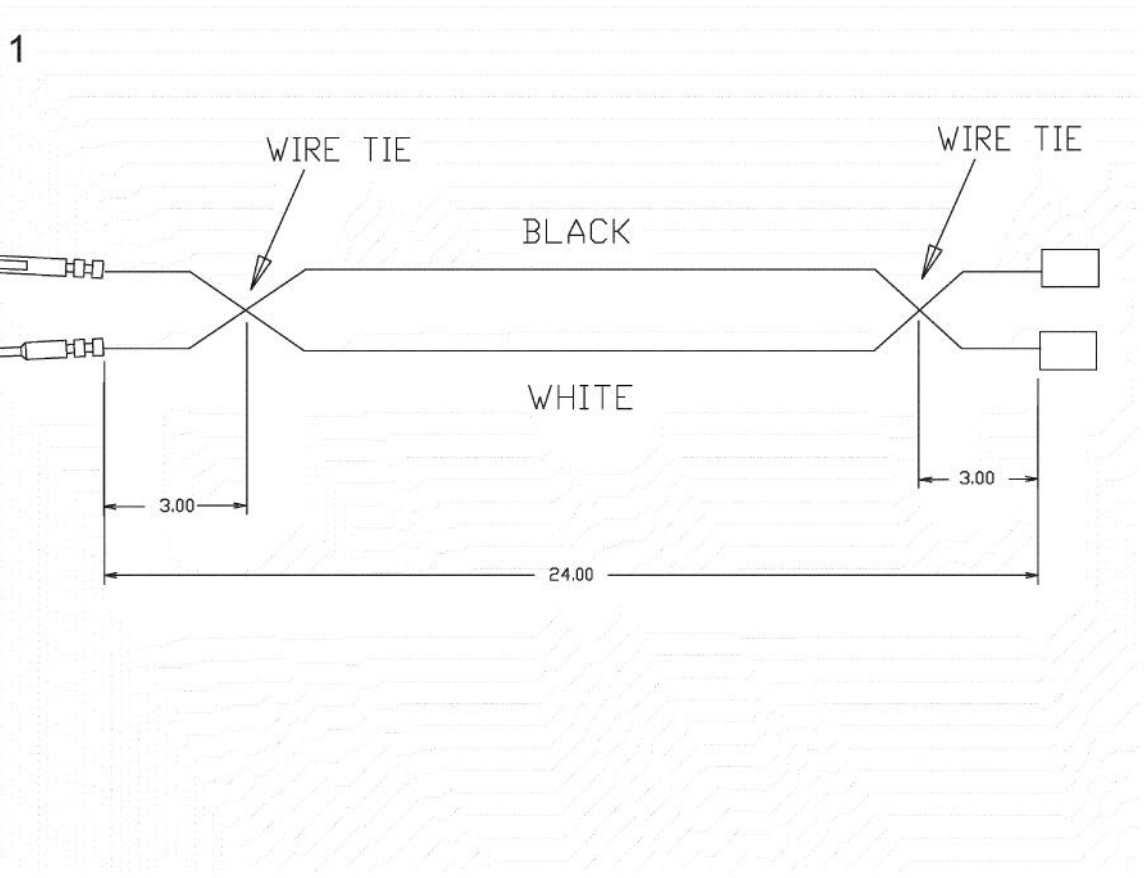

Ref #	Part Number	Qty.	Description
1	B2001920		SIDE PANEL-LH (VGRT)
2	A2001912		BURNER BOX SIDE LH
3	PK000007		DRIP TRAY GUIDE - LH (VGRT)
4	PC040010		POP RIVET
5	A2001179		BACK SUPT (VGRT)
6	PD020010		10 X 3/8 GREEN GROUNDING SCREW
7	PD040005		SNAP BUSHING - 7/8
8	PE070128		SUPPLY CORD (VGRT/SC/SS/RC)
9	A2001911		BURNER BOX SIDE RH
10	B2001919		SIDE PANEL-RH (VGRT)
11	PD020002		10 X 1/2 PH.TR.HD.SMS.
12	PK000008		DRIP TRAY GUIDE - RH

1

Ref #	Part Number	Qty.	Description
1	PE070890		IRIS HARNESS - 36

1

2

Ref #	Part Number	Qty.	Description
1	000647-000		IRIS IGNITOR WIRE, FRONT BURNER
2	000648-000		IRIS IGNITOR WIRE, BACK BURNER

1

Ref #	Part Number	Qty.	Description
1	000647-000		IRIS IGNITOR WIRE, FRONT BURNER