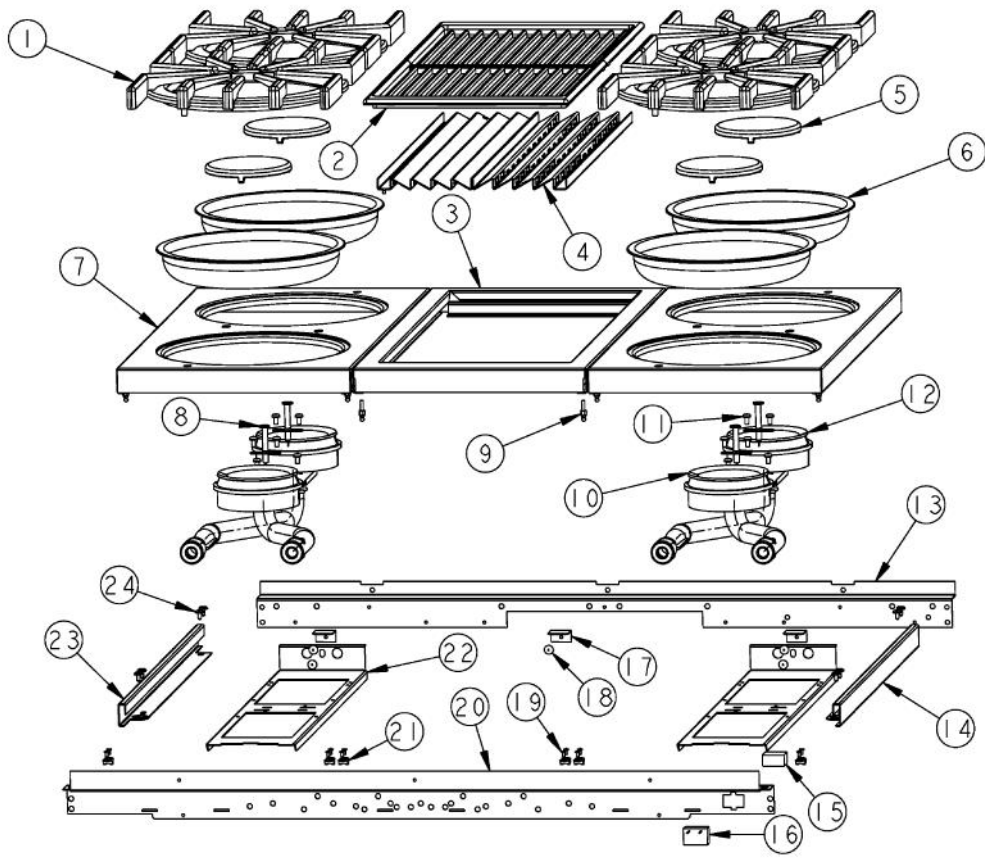

Ref #	Part Number	Qty.	Description
1	PA060037		GRATE BK REPL PA060024 (GEN.NO.2)
2	PA060058		GRILL GRATE - MATT XBKX RE PA060028
3	G9101182BK		GRILL GRATE SUPT (VGRT) XBKX
	G9101182WH		GRILL GRATE SUPT (VGRT) XWHX
4	E9101130BK		GRILL SMOKE GENERATOR
5	PA080015		BURNER CAP-VGRT XBKX
6	PA030002BK		BURNER BOWL (VGRT) XXBKXX
	PA030002WH		BURNER BOWL (VGRT) XXWHXX
7	G50013584BK		GRATE SUPPORT SERVICE KIT (BK)
	G50013584WH		GRATE SUPPORT SERVICE KIT (WH)
8	PA020028		SPARK IGNITER
9	PD010017		BALL STUD (VGRT)
10	PA080037		TOP BURNER FRONT REPL PA080007
11	PD020004		10X3/8PH.HD.TYPE 25 REPL PD040125
12	PA080036		TOP BURNER REAR REPL PA080008
13	A2001909		REAR BURNER SUPT-36(VGRT/RC)
14	B2001915		SIDE TRIM-RH (VGRT)
	C9301915BR		SIDE TRIM RH (VGRT) XBRX
15	PE070071		DISCONNECT BLOCK XALX 770027-1
16	000573-000		POWER JUMPER WIRE
17	A2001147		GRATE SUPT ANGLE (VGRT)
18	PD020002		10 X 1/2 PH.TR.HD.SMS.
19	PC040010		POP RIVET
20	A2001105		FRONT SUPT (36)
21	PD010016		BALL STUD FASTEN
22	A2001112		BURNER SUPT (VGRT)
23	B2001916		SIDE TRIM-LH (VGRT)
	C9301916BR		SIDE TRIM LH (VGRT) XBRX
24	PD020032		SRW-8(A)X3/8PH.WFR HD 7/16DIAXNICL