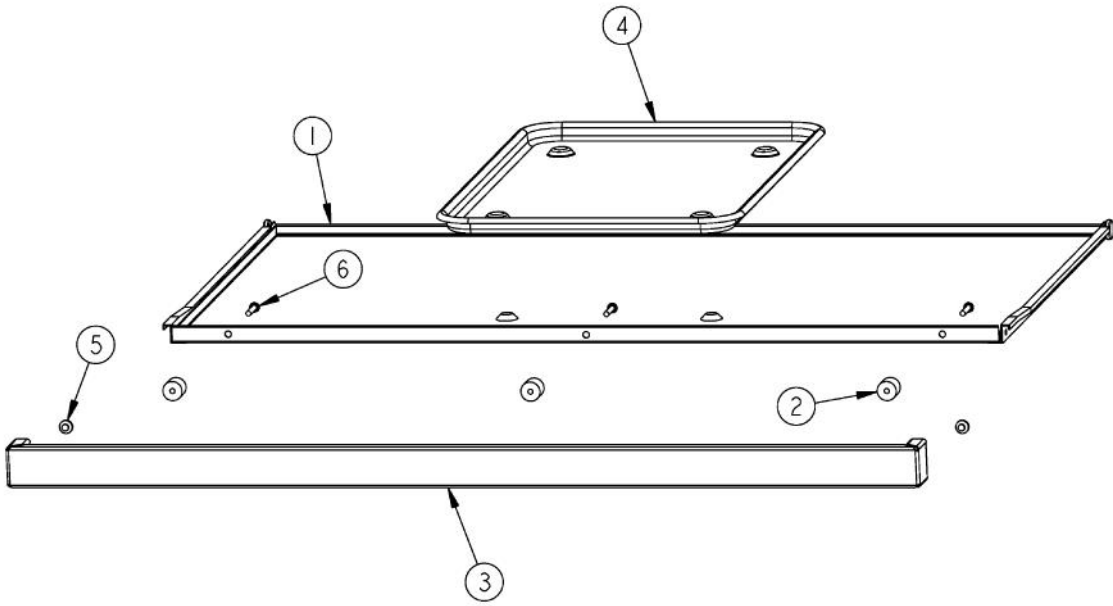

Ref #	Part Number	Qty.	Description
1	G30010455		36 DRIP TAY ASSY
2	PD040028		BUSHING(.194ID/.750OD/.750LONG)
3	G30010696		DRIP TRAY HANDLE ASSY 36
	G93011459PVD		DRIP TRAY HANDLE ASSY 36 PVD
4	PB080061		GREASE PAN
5	PD040004		GROMMET BUMPER
6	PD020079		NO.10 X 1 1/4 PH. PAN HD. T(A) NYLOK