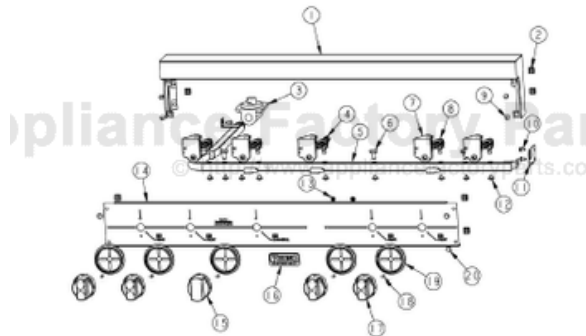

[Find Your VIKING Range Hoods Parts - Select From 411 Models](#)

----- Manual continues below -----