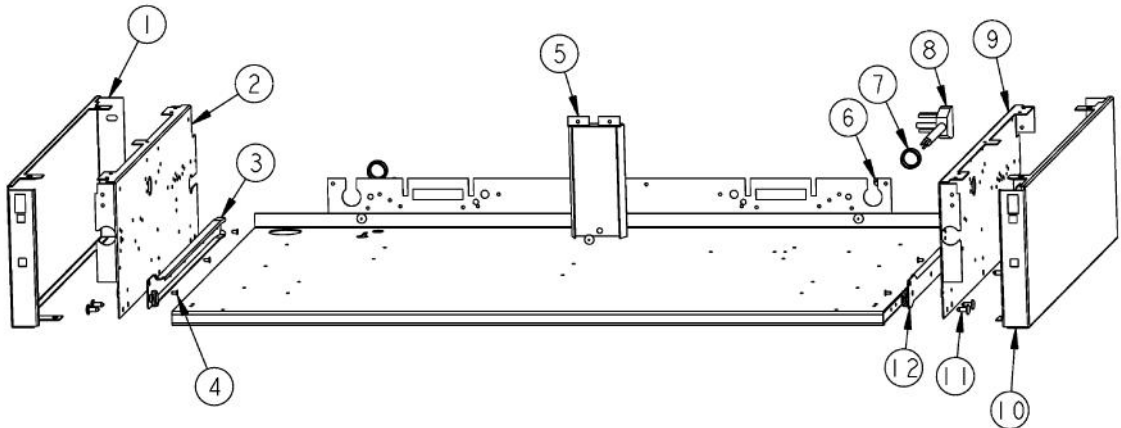

Ref #	Part Number	Qty.	Description
1	B2001920		SIDE PANEL-LH (VGRT)
2	A2001912		BURNER BOX SIDE LH
3	PK000007		DRIP TRAY GUIDE - LH (VGRT)
4	PC040010		POP RIVET
5	A2001179		BACK SUPT (VGRT)
6	PD020010		10 X 3/8 GREEN GROUNDING SCREW
7	PD040005		SNAP BUSHING - 7/8
8	PE070128		SUPPLY CORD (VGRT/SC/SS/RC)
9	A2001911		BURNER BOX SIDE RH
10	B2001919		SIDE PANEL-RH (VGRT)
11	PD020002		10 X 1/2 PH.TR.HD.SMS.
12	PK000008		DRIP TRAY GUIDE - RH