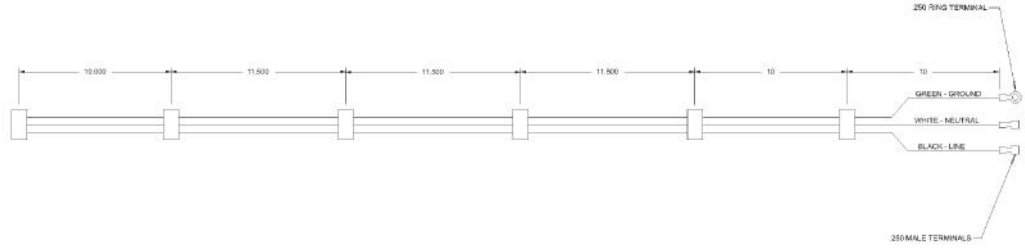

Ref #	Part Number	Qty.	Description
1	G30010455		36 DRIP TAY ASSY
2	PD040028		BUSHING(.194ID/.750OD/.750LONG)
3	G30010696		DRIP TRAY HANDLE ASSY 36
	G93011459PVD		DRIP TRAY HANDLE ASSY 36 PVD
4	PB080061		GREASE PAN
5	PD040004		GROMMET BUMPER
6	PD020079		NO.10 X 1 1/4 PH. PAN HD. T(A) NYLOK

1