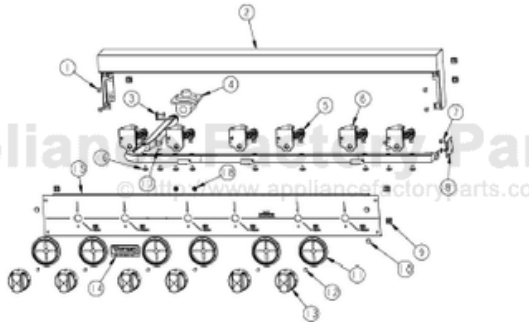

[Find Your VIKING Range Hoods Parts - Select From 411 Models](#)

----- Manual continues below -----