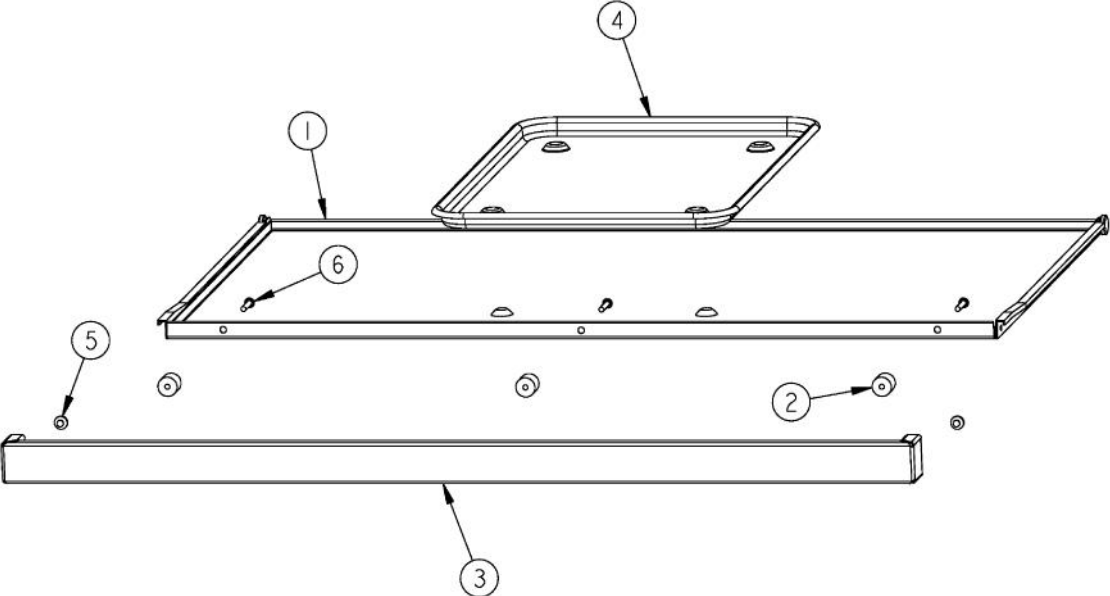

Ref #	Part Number	Qty.	Description
1	G30010455		36 DRIP TAY ASSY
2	PD040028		BUSHING(.194ID/.750OD/.750LONG)
3	G30010696		DRIP TRAY HANDLE ASSY 36
	G93011459PVD		DRIP TRAY HANDLE ASSY 36 PVD
4	PB080061		GREASE PAN
5	PD040004		GROMMET BUMPER
6	PD020079		NO.10 X 1 1/4 PH. PAN HD. T(A) NYLOK