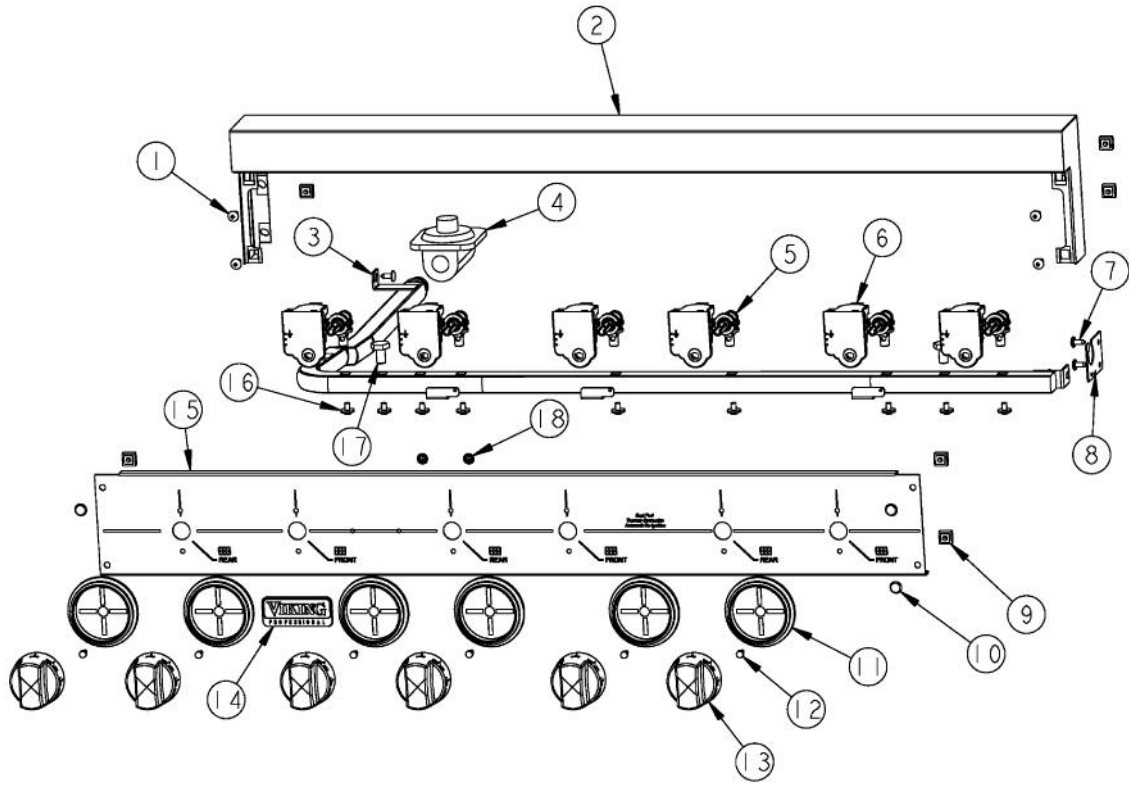

----- Manual continues below -----

Ref #	Part Number	Qty.	Description
1	PD010003		10-24 X 1/2 PH.TR.HD.SERD.M.S.
2	G3001585		36 LANDING LEDGE
3	PA050114		MANIFOLD
4	PA070001		PRESSURE REGULATOR (NAT.)
5	PA010157		SUB TO 003515-000 - RANGE TOP BURNER VALVE
6	PA020058		IRIS SINGLE SPARK MODULE
7	PD020002		10 X 1/2 PH.TR.HD.SMS.
8	A1001138		MANIFOLD BRKT
9	PD030005		SELF RETAINING NUT
10	PD020033		SRW-NO.10-24X1/2T(23)PH.WFR HD (NKL)
11	PB010208		BEZEL, CHROME PLATE
	PB010209		BEZEL BRASS
12	PD020067		NO.6 X 3/8 PAN PHIL. TEK SS
13	PB010206		VGSC,VGRC,VGRT TOP BURNER KNOB(BK)
	PB010207		VGSC,VGRC,VGRT TOP BURNER KNOB(WH)
14	PE010142		3 LOGO XBKXXCHROME
	PE010143		3 LOGO BK/BR
	PE010144		3 LOGO XWHXCHROME
	PE010145		LOGO - WH / BR
15	B9202383		CTRL PAN- (VGRT360-6B)XSLK SCR
	C9202383AL		CONTROL PANEL VGRT360-6B XALX SILK SCR
	C9202383BK		CTRL PAN- XBKX (VGRT360-6B)XSLK S
	C9202383BT		CONTROL PANEL VGRT360-6B XBTX SILK SCR
	C9202383BU		CONTROL PANEL VGRT360-6B XBUX SILK SCR
	C9202383CB		CONTROL PANEL VGRT360-6B XCBX SILK SCR
	C9202383EP		CONTROL PANEL VGRT360-6B XEPX SILK SCR
	C9202383FG		CONTROL PANEL - FG
	C9202383GG		CONTROL PANEL VGRT360-6B XGGX SILK SCR
	C9202383LE		CONTROL PANEL VGRT360-6B XLEX SILK SCR
	C9202383MJ		CONTROL PANEL VGRT360-6B XMJX SILK SCR
	C9202383SG		CONTROL PANEL VGRT360-6B XSGX SILK SCR
	C9202383VB		CONTROL PANEL VGRT360-6B XVBX SILK SCR
	C9202383WH		CTRL PAN- XWHX (VGRT360-6B)XSLK
16	PD010012		VALVE BOLT 1/4-20 UNC-2B 5/16 M.S.
17	PA010012		ROPER PLUG
18	PD030006		CAPPED WASHER PAL NUT