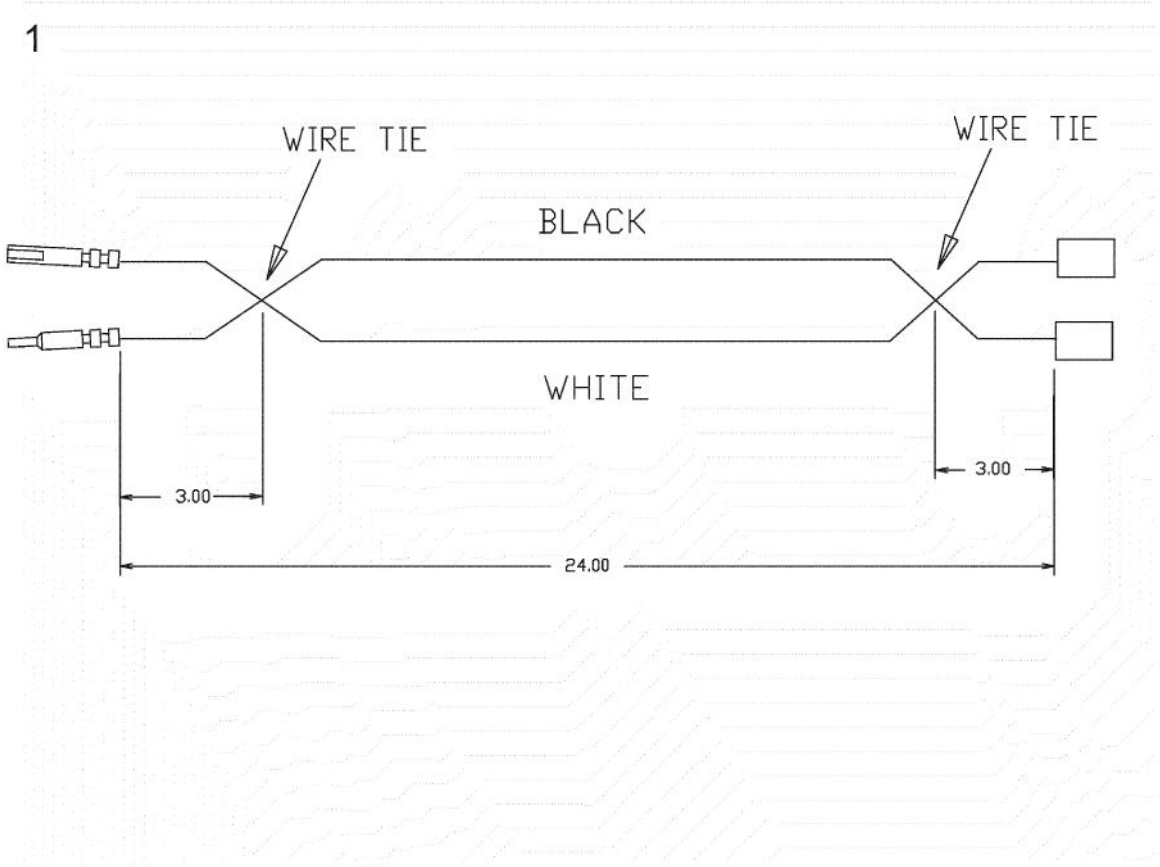

Ref #	Part Number	Qty.	Description
1	A2001912		BURNER BOX SIDE LH
2	PD020010		10 X 3/8 GREEN GROUNDING SCREW
3	A2001179		BACK SUPT (VGRT)
4	PD040005		SNAP BUSHING - 7/8
5	A2001911		BURNER BOX SIDE RH
6	B2001919		SIDE PANEL-RH (VGRT)
7	PK000008		DRIP TRAY GUIDE - RH
8	PD020002		10 X 1/2 PH.TR.HD.SMS.
9	PK000007		DRIP TRAY GUIDE - LH (VGRT)
10	B2001920		SIDE PANEL-LH (VGRT)

Ref #	Part Number	Qty.	Description
1	G30010455		36 DRIP TAY ASSY
2	PD040028		BUSHING(.194ID/.750OD/.750LONG)
3	G30010696		DRIP TRAY HANDLE ASSY 36
	G93011459PVD		DRIP TRAY HANDLE ASSY 36 PVD
4	PB080061		GREASE PAN
5	PD040004		GROMMET BUMPER
6	PD020079		NO.10 X 1 1/4 PH. PAN HD. T(A) NYLOK

1

Ref #	Part Number	Qty.	Description
1	PE070890		IRIS HARNESS - 36

Ref #	Part Number	Qty.	Description
1	000647-000		IRIS IGNITOR WIRE, FRONT BURNER
2	000648-000		IRIS IGNITOR WIRE, BACK BURNER

Ref #	Part Number	Qty.	Description
1	000837-000		VGRT SUPPLY CORD JUMPER (BEFORE 10/4/11)
NI	027347-000		SUPPLY CORD JUMPER (ON OR AFTER 10/4/11)