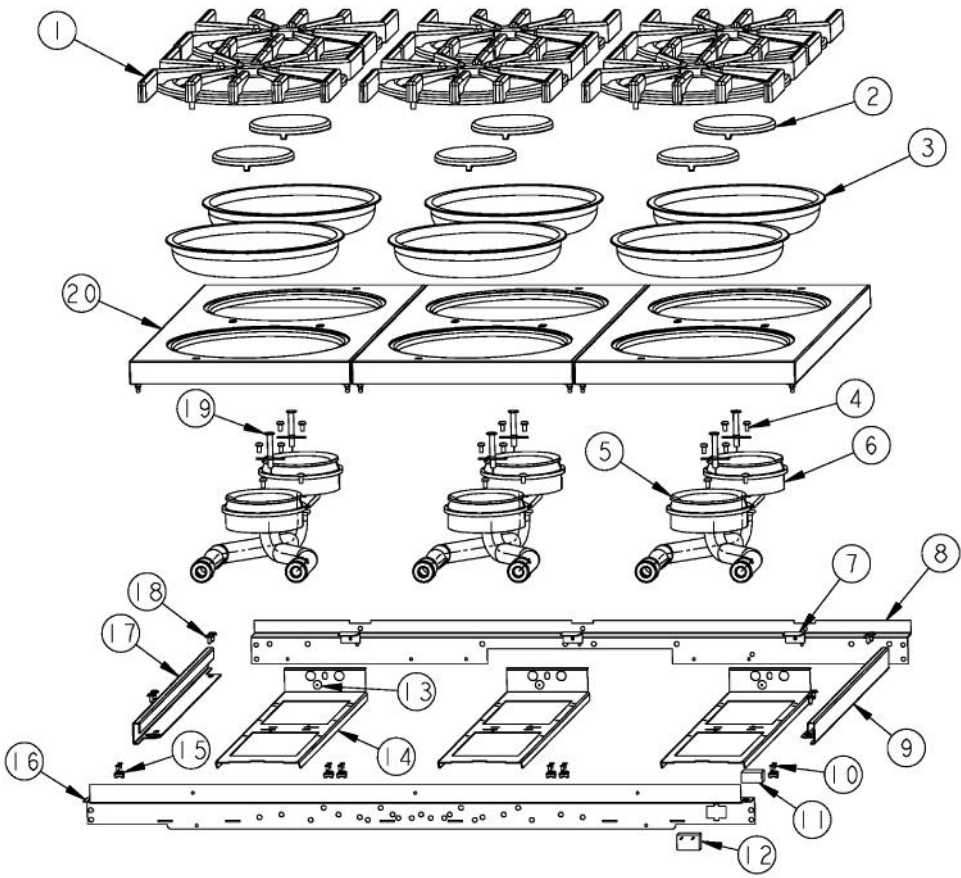

----- Manual continues below -----

Ref #	Part Number	Qty.	Description
1	PD010003		10-24 X 1/2 PH.TR.HD.SERD.M.S.
2	G3001585		36 LANDING LEDGE
3	PA050114		MANIFOLD
4	PA070001		PRESSURE REGULATOR (NAT.)
5	PA010157		SUB TO 003515-000 - RANGE TOP BURNER VALVE
6	PA020058		IRIS SINGLE SPARK MODULE
7	PD020002		10 X 1/2 PH.TR.HD.SMS.
8	A1001138		MANIFOLD BRKT
9	PD030005		SELF RETAINING NUT
10	PD020033		SRW-NO.10-24X1/2T(23)PH.WFR HD (NKL)
11	PB010208		BEZEL, CHROME PLATE
	PB010209		BEZEL BRASS
12	PD020067		NO.6 X 3/8 PAN PHIL. TEK SS
13	PB010206		VGSC,VGRC,VGRT TOP BURNER KNOB(BK)
	PB010207		VGSC,VGRC,VGRT TOP BURNER KNOB(WH)
14	PE010142		3 LOGO XBKXXCHROME
	PE010143		3 LOGO BK/BR
	PE010144		3 LOGO XWHXCHROME
	PE010145		LOGO - WH / BR
15	B9202383		CTRL PAN- (VGRT360-6B)XSLK SCR
	C9202383AL		CONTROL PANEL VGRT360-6B XALX SILK SCR
	C9202383BK		CTRL PAN- XBKX (VGRT360-6B)XSLK S
	C9202383BT		CONTROL PANEL VGRT360-6B XBTX SILK SCR
	C9202383BU		CONTROL PANEL VGRT360-6B XBUX SILK SCR
	C9202383CB		CONTROL PANEL VGRT360-6B XCBX SILK SCR
	C9202383EP		CONTROL PANEL VGRT360-6B XEPX SILK SCR
	C9202383FG		CONTROL PANEL - FG
	C9202383GG		CONTROL PANEL VGRT360-6B XGGX SILK SCR
	C9202383LE		CONTROL PANEL VGRT360-6B XLEX SILK SCR
	C9202383MJ		CONTROL PANEL VGRT360-6B XMJX SILK SCR
	C9202383SG		CONTROL PANEL VGRT360-6B XSGX SILK SCR
	C9202383VB		CONTROL PANEL VGRT360-6B XVBX SILK SCR
	C9202383WH		CTRL PAN- XWHX (VGRT360-6B)XSLK
16	PD010012		VALVE BOLT 1/4-20 UNC-2B 5/16 M.S.
17	PA010012		ROPER PLUG
18	PD030006		CAPPED WASHER PAL NUT

Ref #	Part Number	Qty.	Description
1	A2001912		BURNER BOX SIDE LH
2	PD020010		10 X 3/8 GREEN GROUNDING SCREW
3	A2001179		BACK SUPT (VGRT)
4	PD040005		SNAP BUSHING - 7/8
5	A2001911		BURNER BOX SIDE RH
6	B2001919		SIDE PANEL-RH (VGRT)
7	PK000008		DRIP TRAY GUIDE - RH
8	PD020002		10 X 1/2 PH.TR.HD.SMS.
9	PK000007		DRIP TRAY GUIDE - LH (VGRT)
10	B2001920		SIDE PANEL-LH (VGRT)