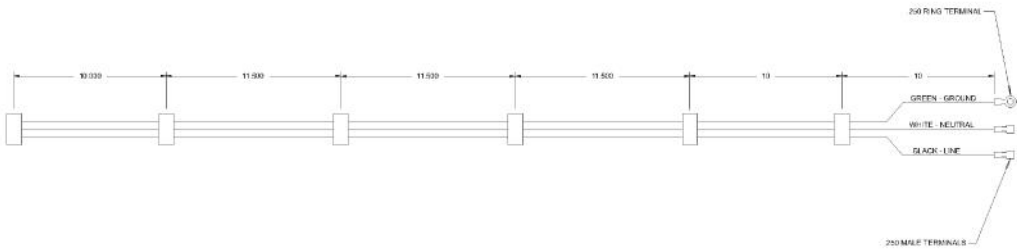

Ref #	Part Number	Qty.	Description
1	G30010455		36 DRIP TAY ASSY
2	PD040028		BUSHING(.194ID/.750OD/.750LONG)
3	G30010696		DRIP TRAY HANDLE ASSY 36
	G93011459PVD		DRIP TRAY HANDLE ASSY 36 PVD
4	PB080061		GREASE PAN
5	PD040004		GROMMET BUMPER
6	PD020079		NO.10 X 1 1/4 PH. PAN HD. T(A) NYLOK

1