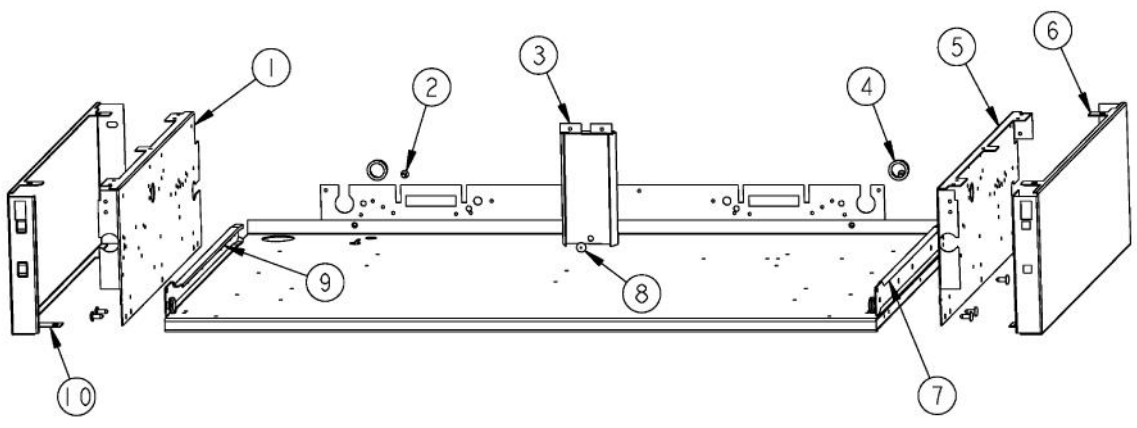

Ref #	Part Number	Qty.	Description
1	A2001912		BURNER BOX SIDE LH
2	PD020010		10 X 3/8 GREEN GROUNDING SCREW
3	A2001179		BACK SUPT (VGRT)
4	PD040005		SNAP BUSHING - 7/8
5	A2001911		BURNER BOX SIDE RH
6	B2001919		SIDE PANEL-RH (VGRT)
7	PK000008		DRIP TRAY GUIDE - RH
8	PD020002		10 X 1/2 PH.TR.HD.SMS.
9	PK000007		DRIP TRAY GUIDE - LH (VGRT)
10	B2001920		SIDE PANEL-LH (VGRT)