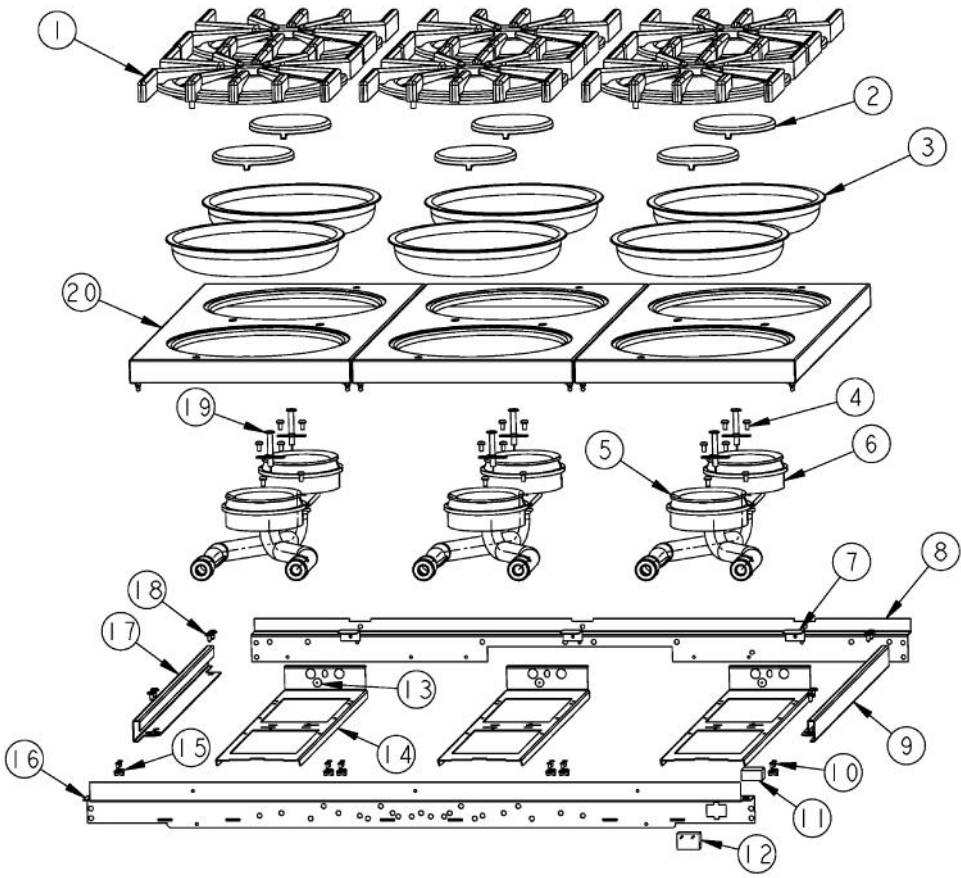

----- Manual continues below -----

Ref #	Part Number	Qty.	Description
1	PD010003		10-24 X 1/2 PH.TR.HD.SERD.M.S.
2	G3001585		36 LANDING LEDGE
3	PA050114		MANIFOLD
4	PA070001		PRESSURE REGULATOR (NAT.)
5	PA010157		SUB TO 003515-000 - RANGE TOP BURNER VALVE
6	PA020058		IRIS SINGLE SPARK MODULE
7	PD020002		10 X 1/2 PH.TR.HD.SMS.
8	A1001138		MANIFOLD BRKT
9	PD030005		SELF RETAINING NUT
10	PD020033		SRW-NO.10-24X1/2T(23)PH.WFR HD (NKL)
11	PB010208		BEZEL, CHROME PLATE
	PB010209		BEZEL BRASS
12	PD020067		NO.6 X 3/8 PAN PHIL. TEK SS
13	PB010206		VGSC,VGRC,VGRT TOP BURNER KNOB(BK)
	PB010207		VGSC,VGRC,VGRT TOP BURNER KNOB(WH)
14	PE010142		3 LOGO XBKXXCHROME
	PE010143		3 LOGO BK/BR
	PE010144		3 LOGO XWHXCHROME
	PE010145		LOGO - WH / BR
15	B9202383		CTRL PAN- (VGRT360-6B)XSLK SCR
	C9202383AL		CONTROL PANEL VGRT360-6B XALX SILK SCR
	C9202383BK		CTRL PAN- XBKX (VGRT360-6B)XSLK S
	C9202383BT		CONTROL PANEL VGRT360-6B XBTX SILK SCR
	C9202383BU		CONTROL PANEL VGRT360-6B XBUX SILK SCR
	C9202383CB		CONTROL PANEL VGRT360-6B XCBX SILK SCR
	C9202383EP		CONTROL PANEL VGRT360-6B XEPX SILK SCR
	C9202383FG		CONTROL PANEL - FG
	C9202383GG		CONTROL PANEL VGRT360-6B XGGX SILK SCR
	C9202383LE		CONTROL PANEL VGRT360-6B XLEX SILK SCR
	C9202383MJ		CONTROL PANEL VGRT360-6B XMJX SILK SCR
	C9202383SG		CONTROL PANEL VGRT360-6B XSGX SILK SCR
	C9202383VB		CONTROL PANEL VGRT360-6B XVBX SILK SCR
	C9202383WH		CTRL PAN- XWHX (VGRT360-6B)XSLK
16	PD010012		VALVE BOLT 1/4-20 UNC-2B 5/16 M.S.
17	PA010012		ROPER PLUG
18	PD030006		CAPPED WASHER PAL NUT

Ref #	Part Number	Qty.	Description
1	G30010455		36 DRIP TAY ASSY
2	PD040028		BUSHING(.194ID/.750OD/.750LONG)
3	G30010696		DRIP TRAY HANDLE ASSY 36
	G93011459PVD		DRIP TRAY HANDLE ASSY 36 PVD
4	PB080061		GREASE PAN
5	PD040004		GROMMET BUMPER
6	PD020079		NO.10 X 1 1/4 PH. PAN HD. T(A) NYLOK