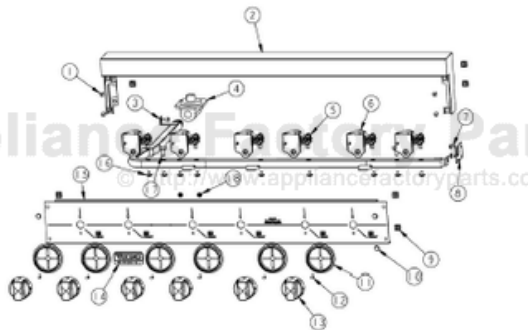

[Find Your VIKING Range Hoods Parts - Select From 411 Models](#)

----- Manual continues below -----