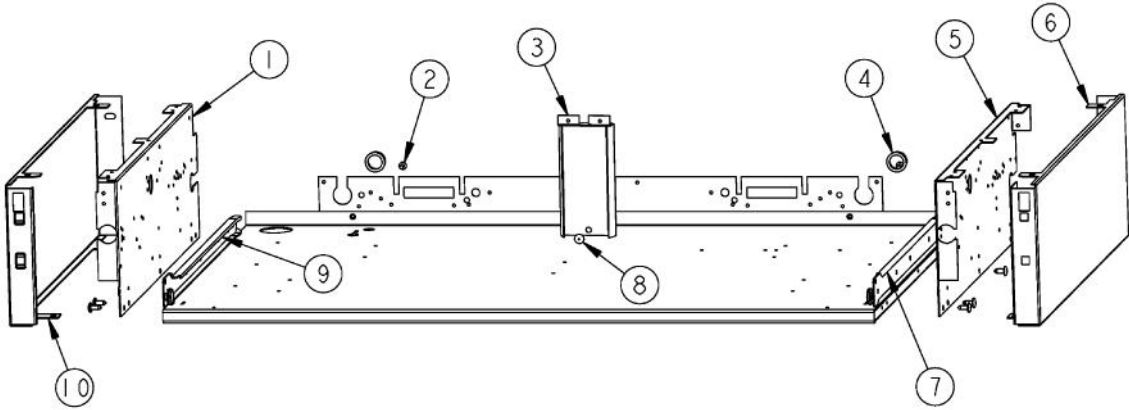

Ref #	Part Number	Qty.	Description
1	A2001912		BURNER BOX SIDE LH
2	PD020010		10 X 3/8 GREEN GROUNDING SCREW
3	A2001179		BACK SUPT (VGRT)
4	PD040005		SNAP BUSHING - 7/8
5	A2001911		BURNER BOX SIDE RH
6	B2001919		SIDE PANEL-RH (VGRT)
7	PK000008		DRIP TRAY GUIDE - RH
8	PD020002		10 X 1/2 PH.TR.HD.SMS.
9	PK000007		DRIP TRAY GUIDE - LH (VGRT)
10	B2001920		SIDE PANEL-LH (VGRT)