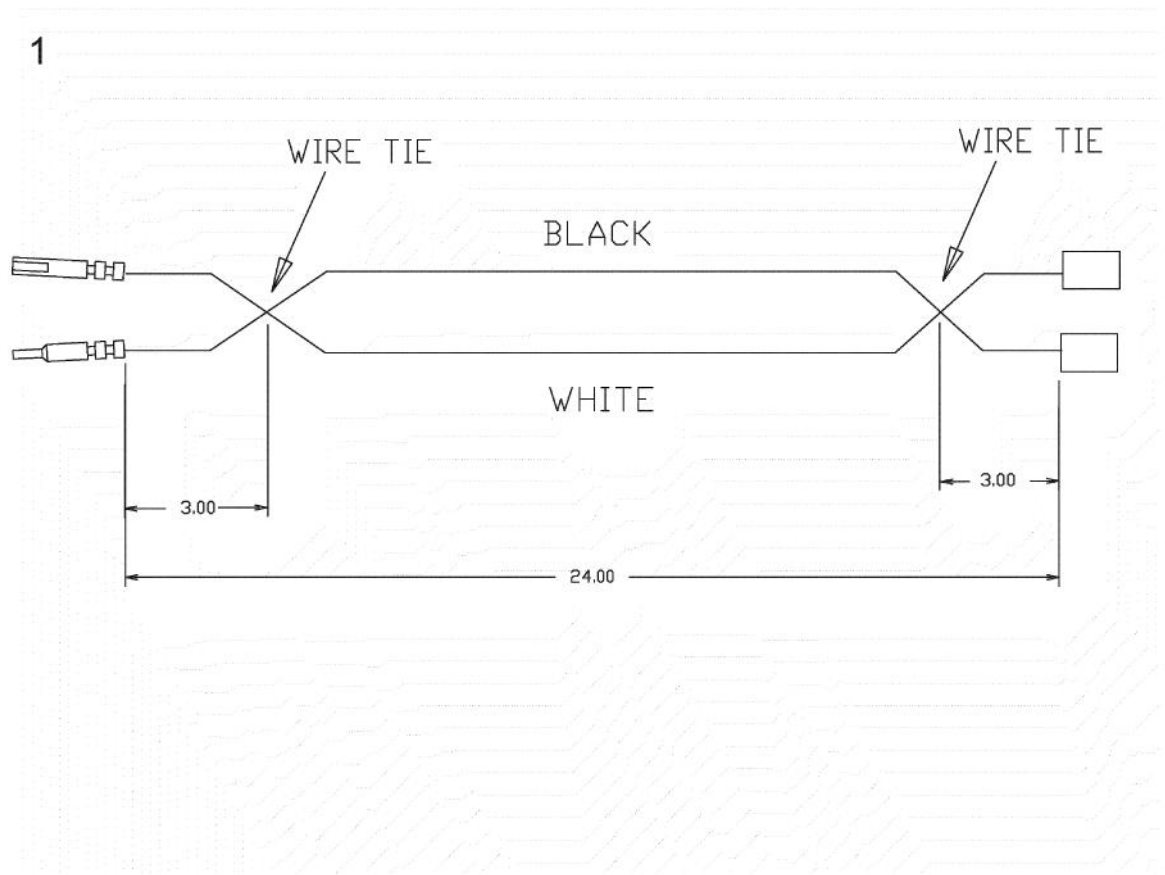

Ref #	Part Number	Qty.	Description
1	A2001912		BURNER BOX SIDE LH
2	PD020010		10 X 3/8 GREEN GROUNDING SCREW
3	A2001179		BACK SUPT (VGRT)
4	PD040005		SNAP BUSHING - 7/8
5	A2001911		BURNER BOX SIDE RH
6	B2001919		SIDE PANEL-RH (VGRT)
7	PK000008		DRIP TRAY GUIDE - RH
8	PD020002		10 X 1/2 PH.TR.HD.SMS.
9	PK000007		DRIP TRAY GUIDE - LH (VGRT)
10	B2001920		SIDE PANEL-LH (VGRT)

1

Ref #	Part Number	Qty.	Description
1	PE070890		IRIS HARNESS - 36

1

2

Ref #	Part Number	Qty.	Description
1	000647-000		IRIS IGNITOR WIRE, FRONT BURNER
2	000648-000		IRIS IGNITOR WIRE, BACK BURNER

Ref #	Part Number	Qty.	Description
1	000837-000		VGRT SUPPLY CORD JUMPER