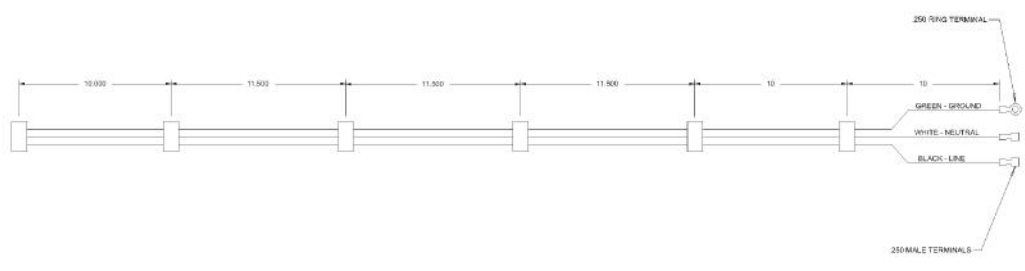

Ref #	Part Number	Qty.	Description
1	G30010455		36 DRIP TAY ASSY
2	PD040028		BUSHING(.194ID/.750OD/.750LONG)
3	G30010696		DRIP TRAY HANDLE ASSY 36
	G93011459PVD		DRIP TRAY HANDLE ASSY 36 PVD
4	PB080061		GREASE PAN
5	PD040004		GROMMET BUMPER
6	PD020079		NO.10 X 1 1/4 PH. PAN HD. T(A) NYLOK

1