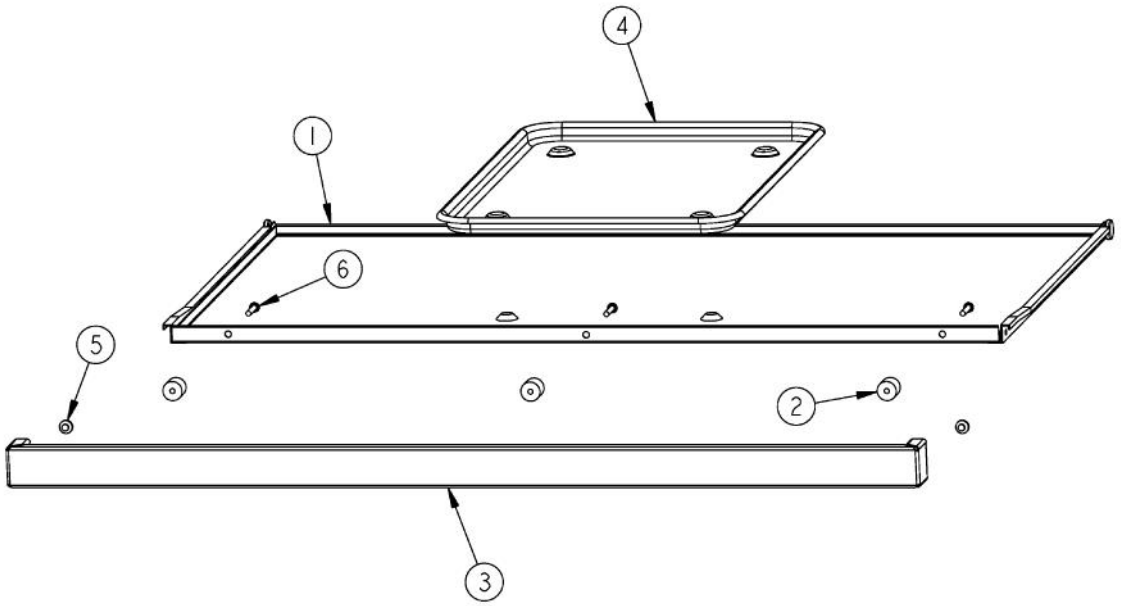

Ref #	Part Number	Qty.	Description
1	G30010455		36 DRIP TAY ASSY
2	PD040028		BUSHING(.194ID/.750OD/.750LONG)
3	G30010696		DRIP TRAY HANDLE ASSY 36
	G93011459PVD		DRIP TRAY HANDLE ASSY 36 PVD
4	PB080061		GREASE PAN
5	PD040004		GROMMET BUMPER
6	PD020079		NO.10 X 1 1/4 PH. PAN HD. T(A) NYLOK