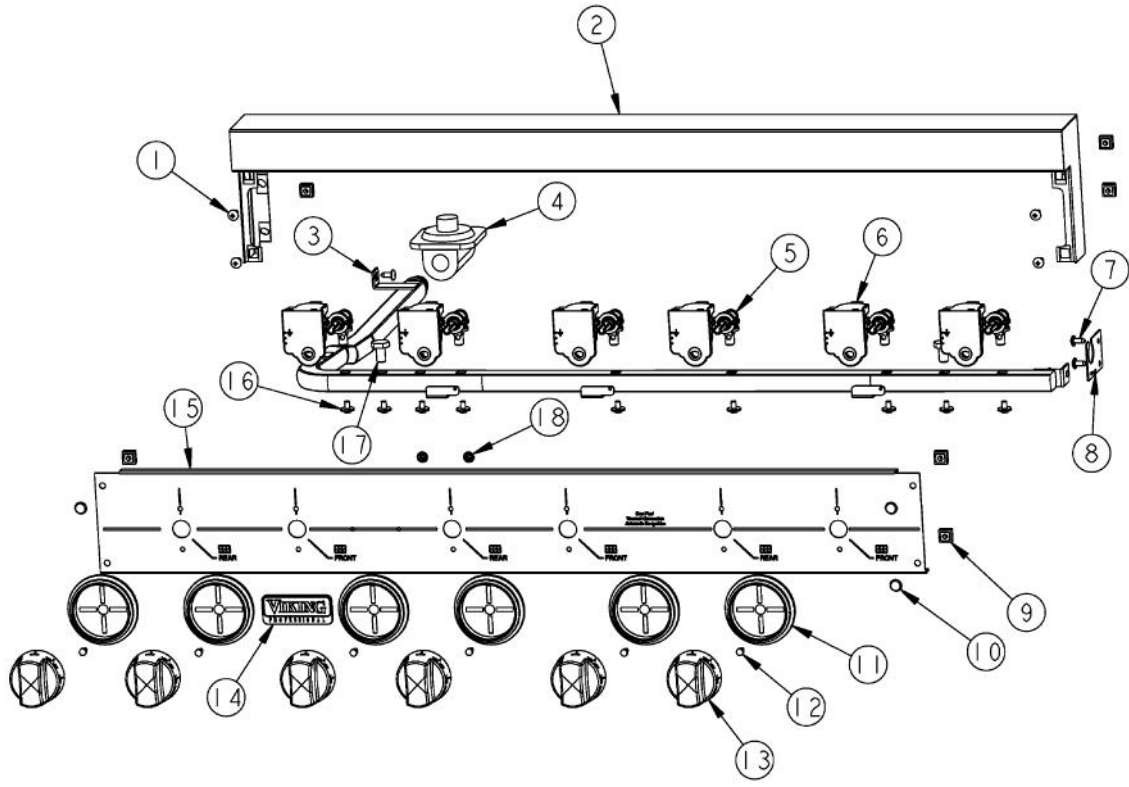

----- Manual continues below -----

Ref #	Part Number	Qty.	Description
1	PD010003		10-24 X 1/2 PH.TR.HD.SERD.M.S.
2	G3001585		36 LANDING LEDGE
3	PA050114		MANIFOLD
4	PA070001		PRESSURE REGULATOR (NAT.)
5	PA010157		SUB TO 003515-000 - RANGE TOP BURNER VALVE
6	PA020058		IRIS SINGLE SPARK MODULE
7	PD020002		10 X 1/2 PH.TR.HD.SMS.
8	A1001138		MANIFOLD BRKT
9	PD030005		SELF RETAINING NUT
10	PD020033		SRW-NO.10-24X1/2T(23)PH.WFR HD (NKL)
11	PB010208		BEZEL, CHROME PLATE
	PB010209		BEZEL BRASS
12	PD020067		NO.6 X 3/8 PAN PHIL. TEK SS
13	PB010206		VGSC,VGRC,VGRT TOP BURNER KNOB(BK)
	PB010207		VGSC,VGRC,VGRT TOP BURNER KNOB(WH)
14	PE010142		3 LOGO XBKXXCHROME
	PE010143		3 LOGO BK/BR
	PE010144		3 LOGO XWHXCHROME
	PE010145		LOGO - WH / BR
15	B9202383		CTRL PAN- (VGRT360-6B)XSLK SCR
	C9202383AL		CONTROL PANEL VGRT360-6B XALX SILK SCR
	C9202383BK		CTRL PAN- XBKX (VGRT360-6B)XSLK S
	C9202383BT		CONTROL PANEL VGRT360-6B XBTX SILK SCR
	C9202383BU		CONTROL PANEL VGRT360-6B XBUX SILK SCR
	C9202383CB		CONTROL PANEL VGRT360-6B XCBX SILK SCR
	C9202383EP		CONTROL PANEL VGRT360-6B XEPX SILK SCR
	C9202383FG		CONTROL PANEL - FG
	C9202383GG		CONTROL PANEL VGRT360-6B XGGX SILK SCR
	C9202383LE		CONTROL PANEL VGRT360-6B XLEX SILK SCR
	C9202383MJ		CONTROL PANEL VGRT360-6B XMJX SILK SCR
	C9202383SG		CONTROL PANEL VGRT360-6B XSGX SILK SCR
	C9202383VB		CONTROL PANEL VGRT360-6B XVBX SILK SCR
	C9202383WH		CTRL PAN- XWHX (VGRT360-6B)XSLK
16	PD010012		VALVE BOLT 1/4-20 UNC-2B 5/16 M.S.
17	PA010012		ROPER PLUG
18	PD030006		CAPPED WASHER PAL NUT