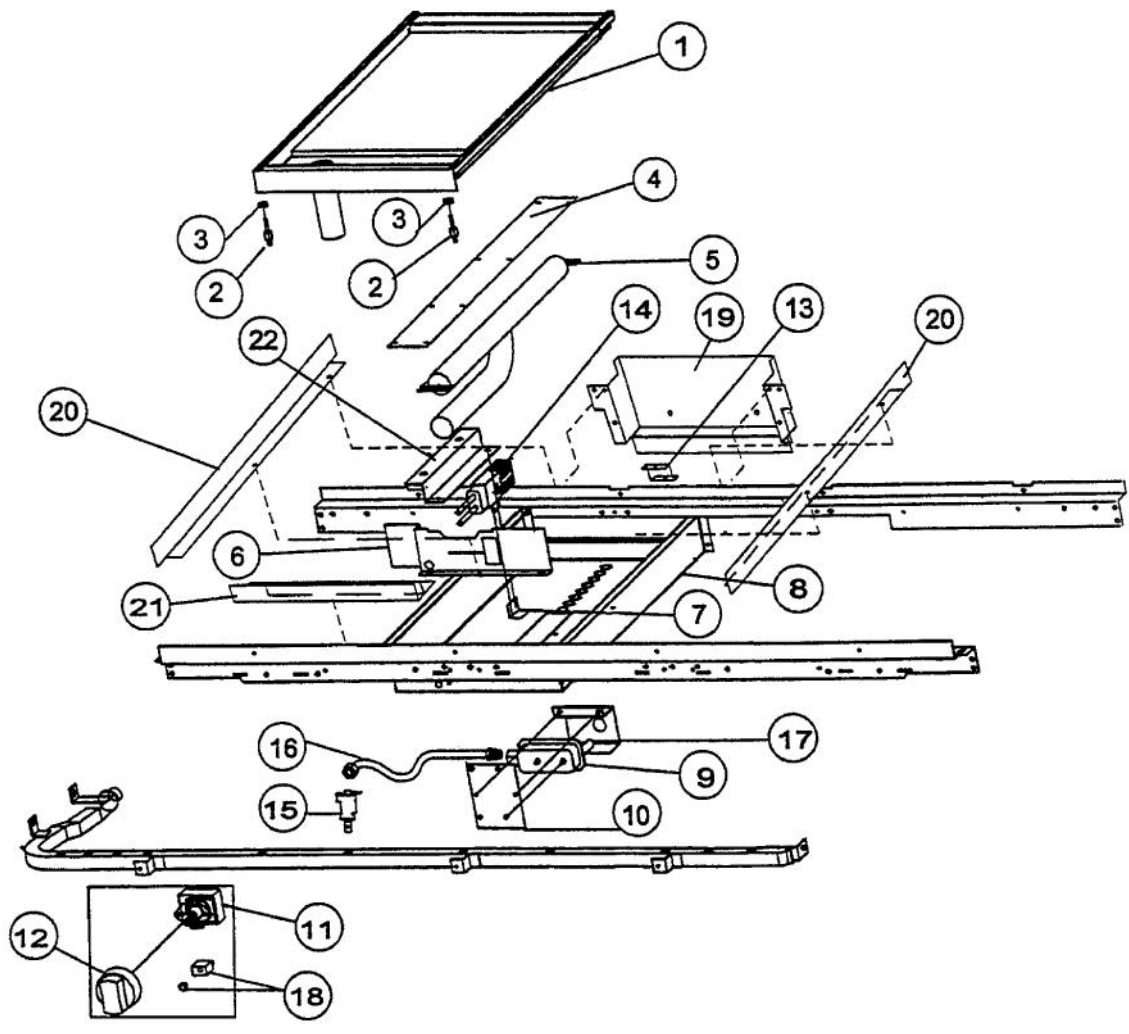

Ref #	Part Number	Qty.	Description
1	G3006712		18`` GRIDDLE WELD ASSY
2	PD010017		BALL STUD (VGRT)
3	PD030012		6-32 HEX NUT
4	A1006709		VENTURI COVER
5	PA080061		18`` GRIDDLE BURNER
6	A2007975		REAR GRIDDLE BAFFLE
7	A2001300		GRIDDLE IGNITOR BRKT
8	A2006704		18`` GRIDDLE BOX
9	PB010004		SINGLE SAFETY VALVE (NAT. GRIDDLE)
10	A1001198		THERMAL VALVE BRKT
11	PB010035		THERMOSTAT BAKE
12	PB010103		GRIDDLE KNOB N/S XBKX
	PB010104		GRIDDLE KNOB N/S XWHX
13	A2002847		SUPT-GRIDDLE BURNER
14	PB040001		IGNITOR - (ALL RANGES)
NI	G4005484		SPARK IGNITOR WIRE - 34
15	PB030002		SUB TO 003862-000 - SHUTOFF VALVE
16	PB020116		TUBING - 10 FLEXIBLE 12 & 24
17	PB040034		ORIFICE HOOD-NO.50 (NAT)
	PB040036		ORIFICE HOOD-NO.57 (LP)
18	PE050023		OVEN IND. LIGHT (LENS & BEZEL)
	PE050024		OVEN IND. LIGHT (LIGHT HOUSING)
19	A2002899		GRIDDLE FLUE BOX
20	A2002896		GRIDDLE BOX EXTENSION (LH / RH)
21	A2002898		GRIDDLE BOX EXTENSION FRONT
22	A2007974		THERMAL BULB BRKT.
NI	A2001179		BACK SUPT (VGRT)