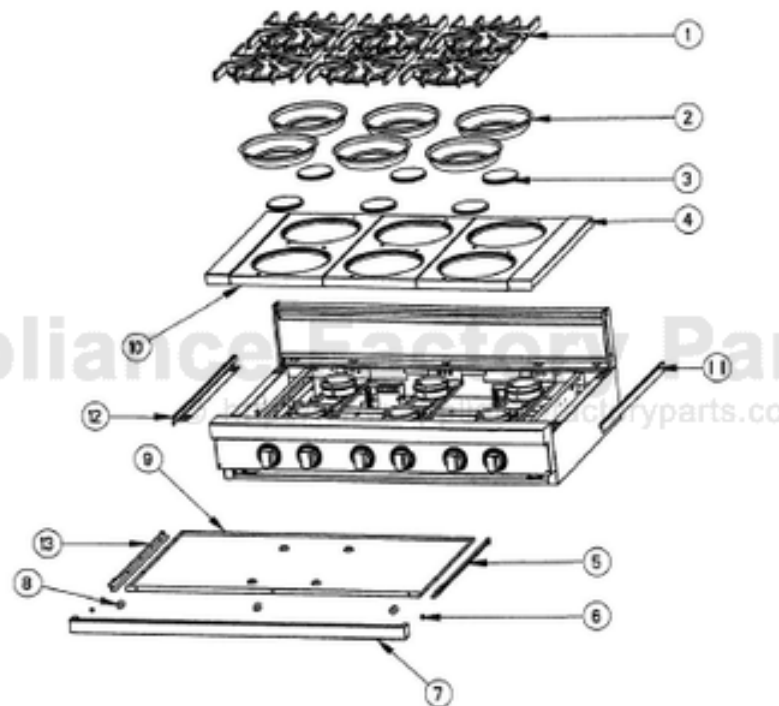

[Find Your VIKING Range Hoods Parts - Select From 411 Models](#)

----- Manual continues below -----