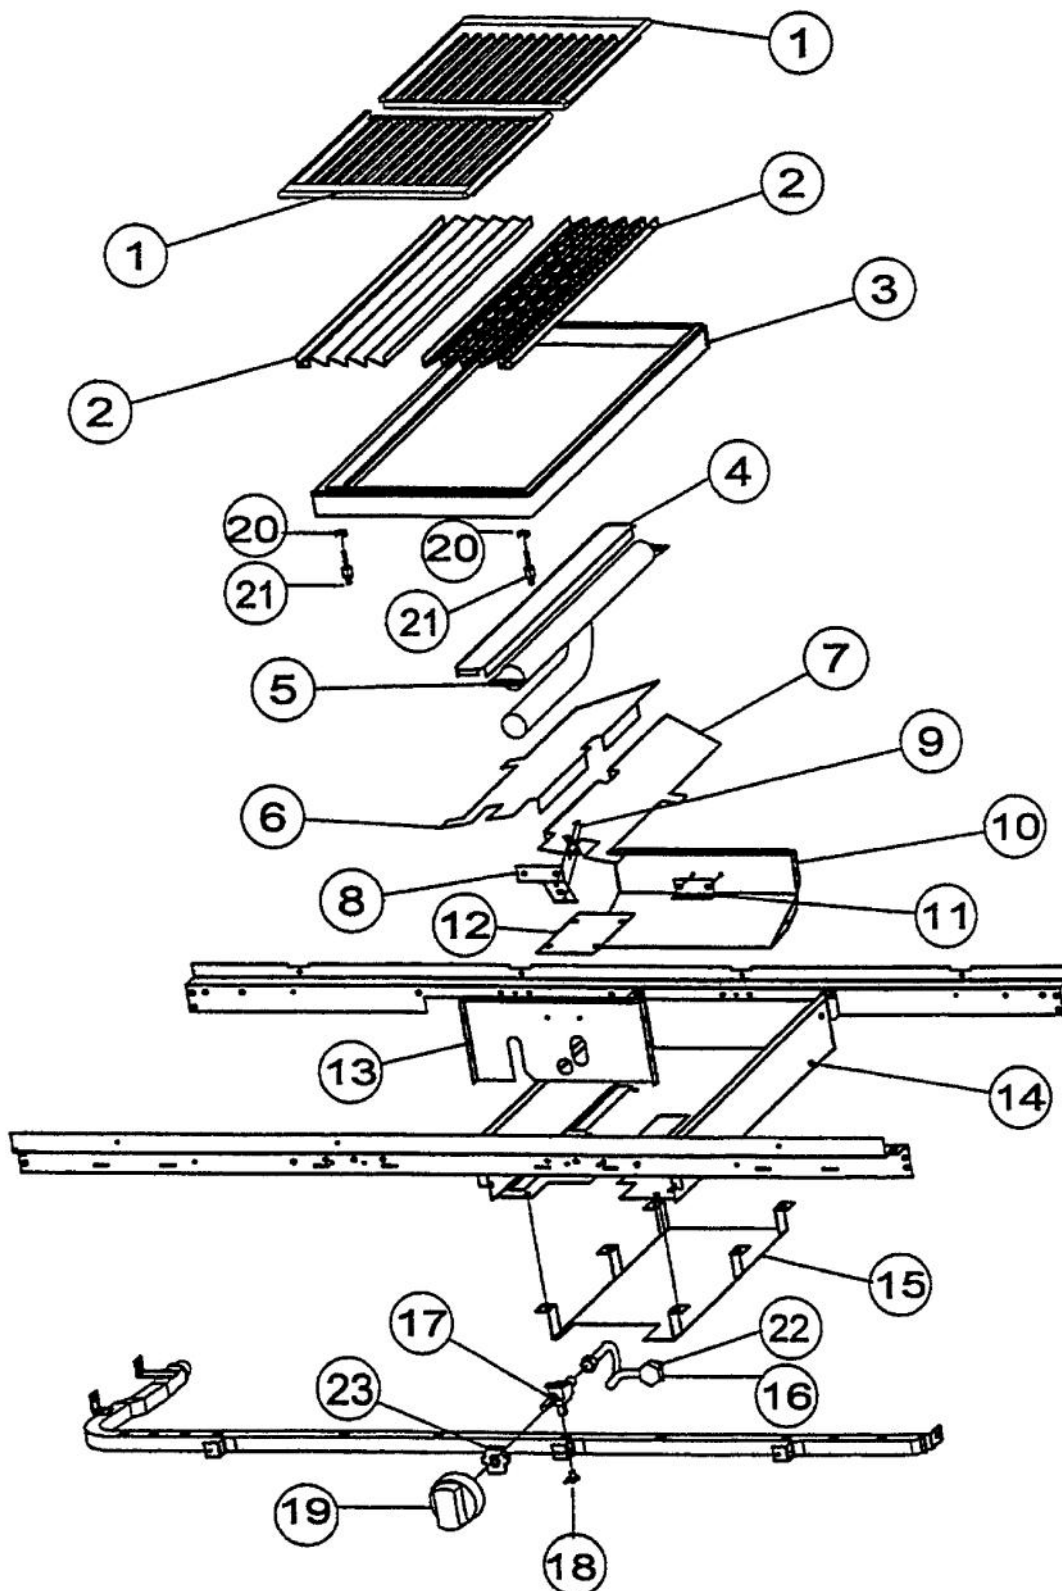

Ref #	Part Number	Qty.	Description
1	PA060028 PA060029		GRILL GRATE - BK GRILL GRATE - GR
2	E9101130BK		GRILL SMOKE GENERATOR
3	G9101182AL G9101182BK G9101182BT G9101182CB G9101182EP G9101182FG G9101182GG G9101182LE G9101182LN G9101182MJ G9101182PL G9101182SG G9101182VB G9101182WH		GRILL GRATE SUPT (VGRT) XALX GRILL GRATE SUPT (VGRT) XBKX GRILL GRATE SUPT (VGRT) XBTX GRILL GRATE SUPT (VGRT) XCBX GRILL GRATE SUPT (VGRT) XEPX GRILL GRATE SUPT (VGRT) XFGX GRILL GRATE SUPPORT - GG GRILL GRATE SUPT (VGRT) XLEX GRILL GRATE SUPT (VGRT) XLNX GRILL GRATE SUPT (VGRT) XMJX GRILL GRATE SUPT (VGRT) XPLX GRILL GRATE SUPT (VGRT) XSGX GRILL GRATE SUPT (VGRT) XVBX GRILL GRATE SUPT (VGRT) XWHX
4	B2001140		GRILL FLAME SHIELD (VGRT)
5	PB050077		GRILL BURNER
6	B2001856		GRILL HEAT DEFLECTOR-LH (VGRC60)
7	B2001857		GRILL HEAT DEFLECTOR-RH (VGRC60)
8	A2001633		GRILL FRONT SPARKER BRKT (VGRC)
9	PA020014		SPARK IGNITOR
NI	G4005484		SPARK IGNITOR WIRE - 34
10	A2001855		GRILL BACK - (VGRC605)
11	A2001132		REAR GRILL BURNER BRKT (VGRT)
12	A1001862		GRILL VENTURI COVER (VGRC605)
13	A2001631		GRILL BOX FRONT (VGRC)
14	A2001852		GRILL BOX - (VGRC605)
15	A2001863		GRILL BTM SHIELD (VGRC605)
16	PB020025		TUBING-GRILL (REVISED) REP PB020021
17	PA010030		GRILL VALVE-(VGRT)
18	PD010012		VALVE BOLT 1/4-20 UNC-2B 5/16 M.S.
19	PA010039 PA010040		TOP GRILL KNOBxBKX (VGRC) (N/STYLE) TOP GRILL KNOBXWHX (VGRC) (N/STYLE)
20	PD030012		6-32 HEX NUT
21	PD010017		BALL STUD (VGRT)
22	PB040061 PB040062		ORIFICE HOOD - NO.48 ORIFICE HOOD-NO.56
23	PA020015		SPARK IGNITION SWITCH