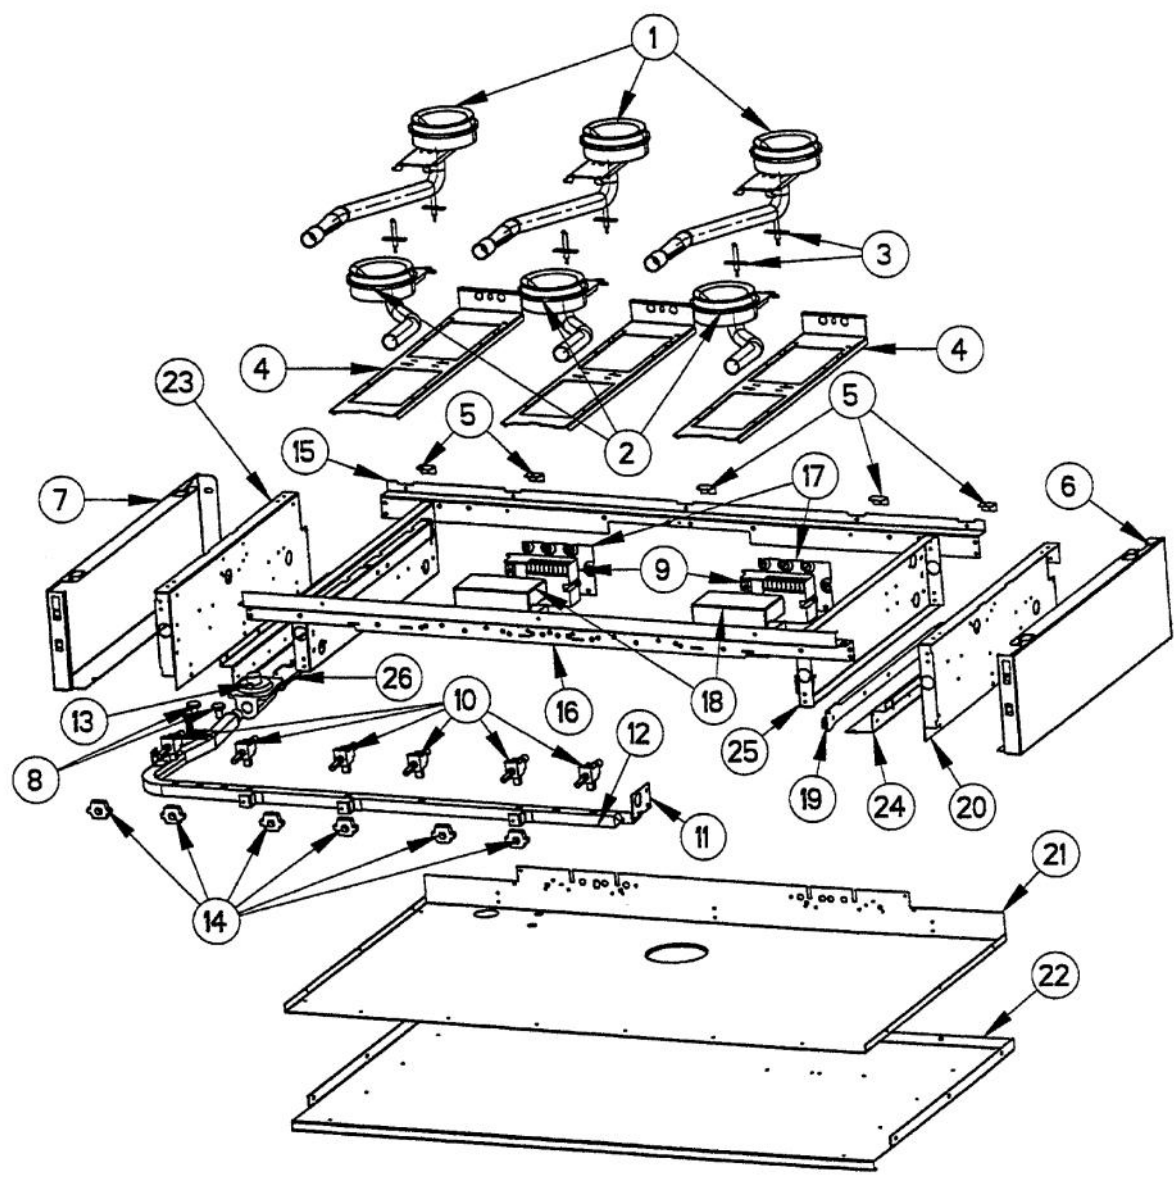

Ref #	Part Number	Qty.	Description
NI	J2101749		GREASE PAN

Ref #	Part Number	Qty.	Description
1	PA080037		TOP BURNER FRONT REPL PA080007
2	PA080036		TOP BURNER REAR REPL PA080008
3	PA020014		SPARK IGNITOR
4	A2001112		BURNER SUPT (VGRT)
5	A2001147		GRATE SUPT ANGLE (VGRT)
6	B2001919		SIDE PANEL-RH (VGRT)
7	B2001920		SIDE PANEL-LH (VGRT)
8	PA010012		ROPER PLUG
9	PA020041		TYTRONICS 0+4 SPARK MODULE
10	003519-000		PA010024 VALVE AND BOLT KIT (BEFORE 08/09/02)
	G50012678		TOP BURNER VALVE KIT (BRASS VALVE REPLACEMENT) (BETWEEN 08/09/02 & 09/22/04)
	PA010157		SUB TO 003515-000 - RANGE TOP BURNER VALVE (AFTER 09/22/04)
11	A1001138		MANIFOLD BRKT
12	PA050037		SUB TO PA050092 - UNIVERSAL MANIFOLD - 36 (VGRT/RC)
13	PA070001		PRESSURE REGULATOR (NAT.)
14	PA020015		SPARK IGNITION SWITCH (BEFORE 09/22/04)
	PA020045		IGNITOR SWITCH (AFTER 09/22/04)
15	A2004806		REAR BURNER SUPP0RT - 42
16	A2004808		FRONT SUPPORT - 42
17	A1001619		SPARK MODULE PLATE
18	A2001620		SPARK MODULE COVER (VGRC)
19	PK000008		DRIP TRAY GUIDE - RH
20	A2001911		BURNER BOX SIDE RH
21	A2004803		BURNER BOX BOTTOM - 42
22	A2004805		BOTTOM INSULATION PANEL RT42
23	A2001912		BURNER BOX SIDE LH
24	A2001160		DRIP TRAY GUIDE BRKT (VGRT)
25	A2004280		INSIDE BURNER BOX SIDE
26	PK000007		DRIP TRAY GUIDE - LH (VGRT)
NI	G4001587		SPARK MODULE-TOP BRNR SPARKER (25)
NI	G4001593		SPARK MODULE-TOP BRNR SPARKER (16)
NI	G4000936		GROUND WIRE