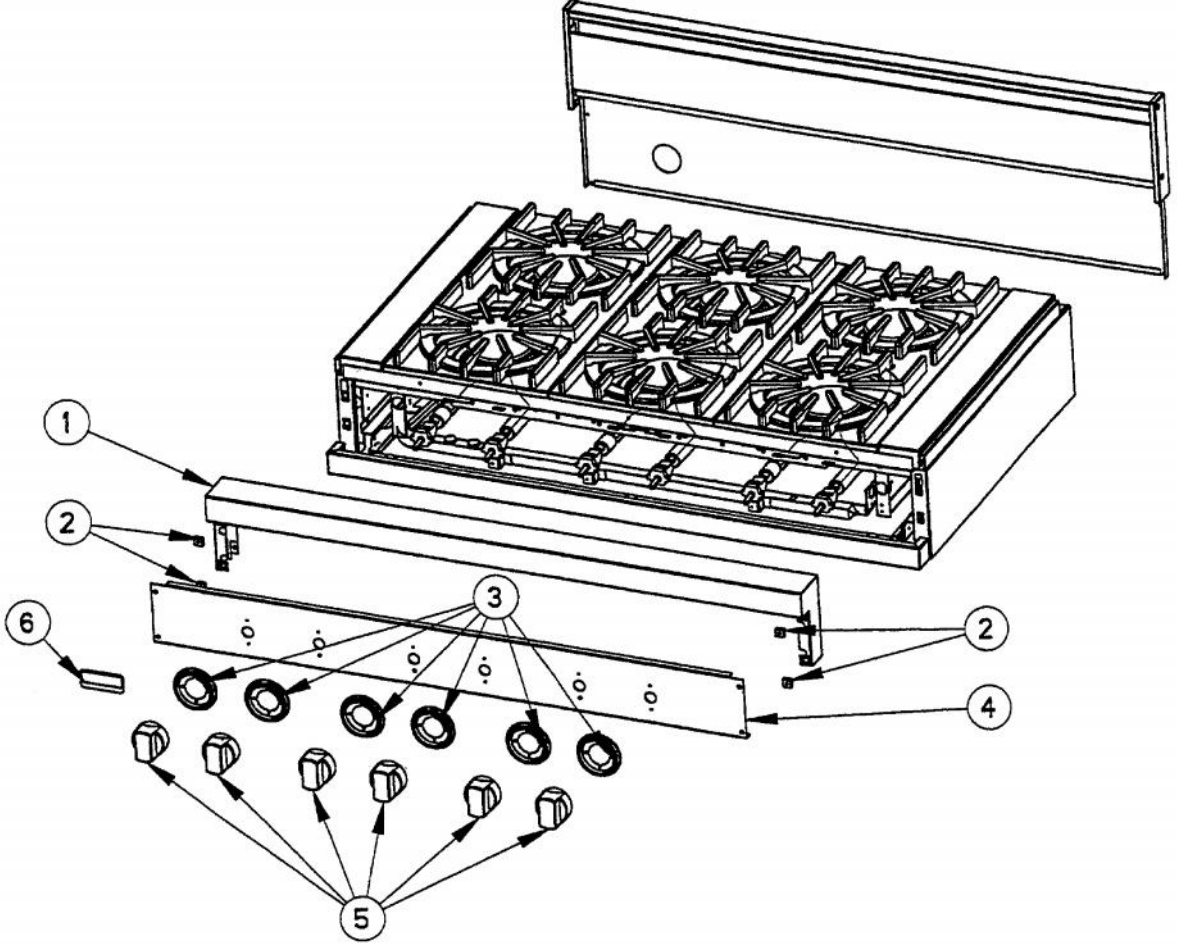

Ref #	Part Number	Qty.	Description
NI	J2101749		GREASE PAN

Ref #	Part Number	Qty.	Description
1	PA080037		TOP BURNER FRONT REPL PA080007
2	PA080036		TOP BURNER REAR REPL PA080008
3	PA020014		SPARK IGNITOR
4	A2001112		BURNER SUPT (VGRT)
5	A2001147		GRATE SUPT ANGLE (VGRT)
6	B2001919		SIDE PANEL-RH (VGRT)
7	B2001920		SIDE PANEL-LH (VGRT)
8	PA010012		ROPER PLUG
9	PA020041		TYTRONICS 0+4 SPARK MODULE
10	003519-000		PA010024 VALVE AND BOLT KIT (BEFORE 08/09/02)
	G50012678		TOP BURNER VALVE KIT (BRASS VALVE REPLACEMENT) (BETWEEN 08/09/02 & 09/22/04)
	PA010157		SUB TO 003515-000 - RANGE TOP BURNER VALVE (AFTER 09/22/04)
11	A1001138		MANIFOLD BRKT
12	PA050037		SUB TO PA050092 - UNIVERSAL MANIFOLD - 36 (VGRT/RC)
13	PA070001		PRESSURE REGULATOR (NAT.)
14	PA020015		SPARK IGNITION SWITCH (BEFORE 09/22/04)
	PA020045		IGNITOR SWITCH (AFTER 09/22/04)
15	A2004806		REAR BURNER SUPP0RT - 42
16	A2004808		FRONT SUPPORT - 42
17	A1001619		SPARK MODULE PLATE
18	A2001620		SPARK MODULE COVER (VGRC)
19	PK000008		DRIP TRAY GUIDE - RH
20	A2001911		BURNER BOX SIDE RH
21	A2004803		BURNER BOX BOTTOM - 42
22	A2004805		BOTTOM INSULATION PANEL RT42
23	A2001912		BURNER BOX SIDE LH
24	A2001160		DRIP TRAY GUIDE BRKT (VGRT)
25	A2004280		INSIDE BURNER BOX SIDE
26	PK000007		DRIP TRAY GUIDE - LH (VGRT)
NI	G4001587		SPARK MODULE-TOP BRNR SPARKER (25)
NI	G4001593		SPARK MODULE-TOP BRNR SPARKER (16)
NI	G4000936		GROUND WIRE