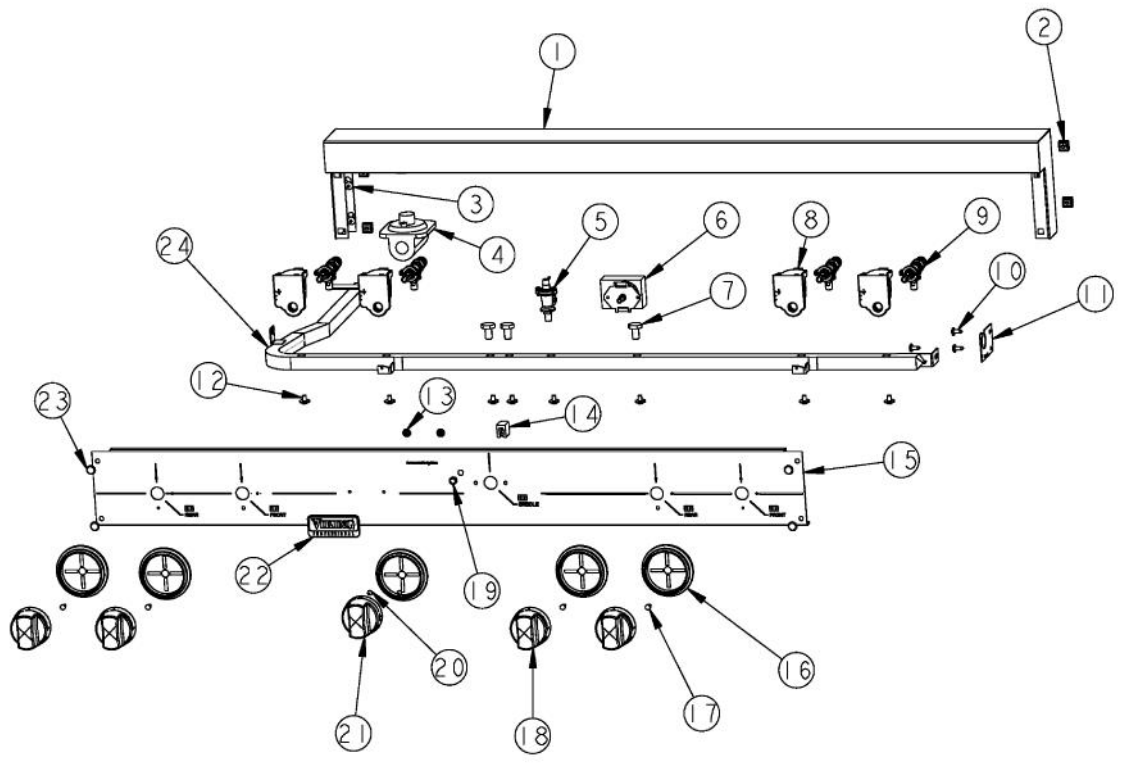

[Find Your VIKING Range Hoods Parts - Select From 411 Models](#)

----- Manual continues below -----

Ref #	Part Number	Qty.	Description
1	G3004800		LANDING LEDGE ASSY (WELD) 42
2	PD030005		SELF RETAINING NUT
3	PD010003		10-24 X 1/2 PH.TR.HD.SERD.M.S.
4	PA070001		PRESSURE REGULATOR (NAT.)
5	PB030007		SHUT OFF VALVE
6	PB010264		GRIDDLE THERMOSTAT
7	PD010012		VALVE BOLT 1/4-20 UNC-2B 5/16 M.S.
8	PA020058		IRIS SINGLE SPARK MODULE
9	PA010157		SUB TO 003515-000 - RANGE TOP BURNER VALVE
10	PD020002		10 X 1/2 PH.TR.HD.SMS.
11	A1001138		MANIFOLD BRKT
12	PD010012		VALVE BOLT 1/4-20 UNC-2B 5/16 M.S.
13	PD030006		CAPPED WASHER PAL NUT
14	PE050024		OVEN IND. LIGHT (LIGHT HOUSING)
15	B9206705		VGRT4204G CONTROL PANEL XSLK. SCR
	C9206705AL		CONTROL PANEL VGRT4204G XALX SILK SCR
	C9206705BK		CONTROL PANEL VGRT4204G XBKXSLK SCR
	C9206705BT		CONTROL PANEL VGRT4204G XBTX SILK SCR
	C9206705BU		CONTROL PANEL VGRT4204G XBUX SILK SCR
	C9206705CB		CONTROL PANEL VGRT4204G XCBX SILK SCR
	C9206705EP		CONTROL PANEL VGRT4204G XEPX SILK SCR
	C9206705FG		CONTROL PANEL VGRT4204G XFGX SILK SCR
	C9206705GG		CONTROL PANEL VGRT4204G XGGX SILK SCR
	C9206705LE		CONTROL PANEL VGRT4204G XLEX SILK SCR
	C9206705MJ		CONTROL PANEL VGRT4204G XMJX SILK SCR
	C9206705SG		CONTROL PANEL VGRT4204G XSGX SILK SCR
	C9206705VB		CONTROL PANEL VGRT4204G XVBX SILK SCR
	C9206705WH		VGRT4204G CONTROL PANEL XWHXSLK SCR
16	PB010208		BEZEL, CHROME PLATE
	PB010209		BEZEL BRASS
17	PD020067		NO.6 X 3/8 PAN PHIL. TEK SS
18	PB010206		VGSC,VGRC,VGRT TOP BURNER KNOB(BK)
	PB010207		VGSC,VGRC,VGRT TOP BURNER KNOB(WH)
19	PE050023		OVEN IND. LIGHT (LENS & BEZEL)
20	PD020006		NO.6-32 X 1/4 PH.PAN HD. T(F)
21	PB010103		GRIDDLE KNOB N/S XBKX
	PB010104		GRIDDLE KNOB N/S XWHX
22	PE010142		3 LOGO XBKXXCHROME
	PE010143		3 LOGO BK/BR
	PE010144		3 LOGO XWHXCHROME
	PE010145		LOGO - WH / BR
23	PD020033		SRW-NO. 10-24X1/2T(23)PH.WFR HD (NKL)
24	PA050100		VGRT420 MANIFOLD