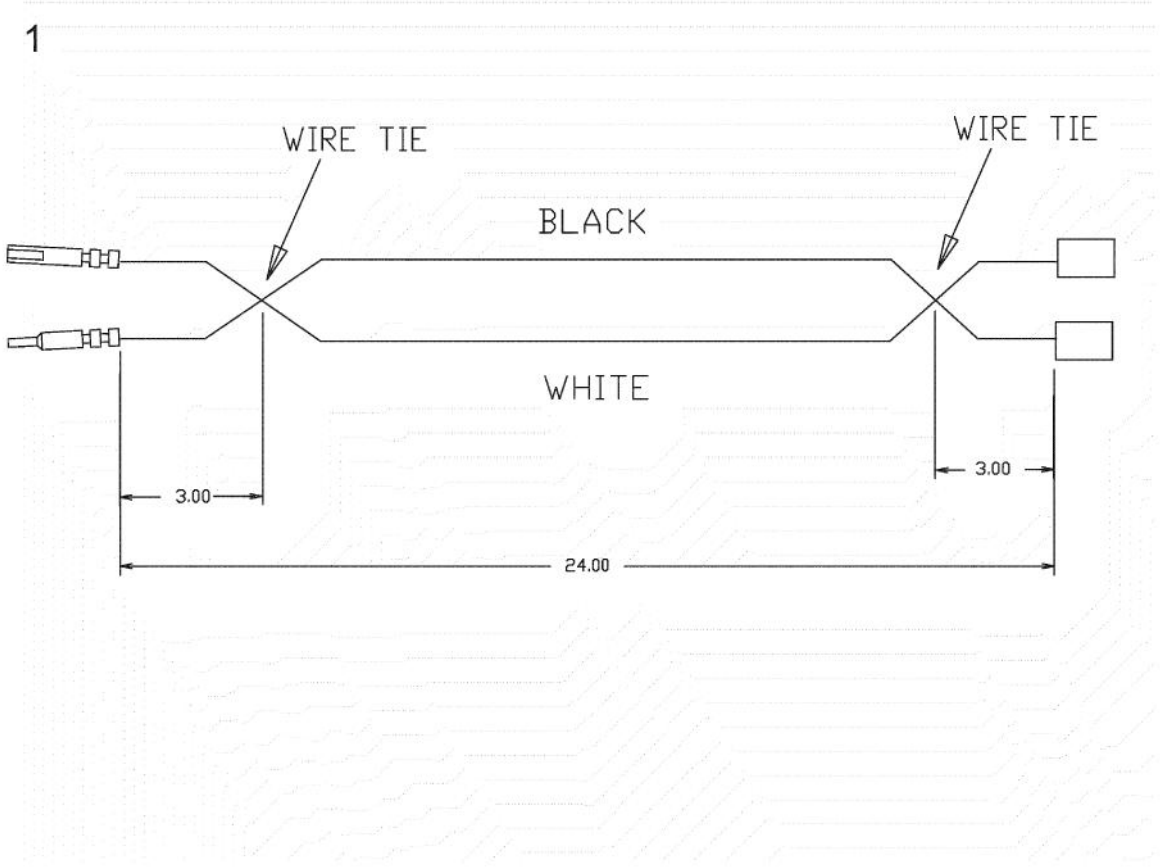

Ref #	Part Number	Qty.	Description
1	PC040010		POP RIVET
2	PD020002		10 X 1/2 PH.TR.HD.SMS.
3	B2001920		SIDE PANEL-LH (VGRT)
4	A2001912		BURNER BOX SIDE LH
5	PK000007		DRIP TRAY GUIDE - LH (VGRT)
6	PK000008		DRIP TRAY GUIDE - RH
7	A2001911		BURNER BOX SIDE RH
8	B2001919		SIDE PANEL-RH (VGRT)
9	PE070128		SUPPLY CORD (VGRT/SC/SS/RC)

Ref #	Part Number	Qty.	Description
1	G30013529		42 DRIP TRAY ASSEMBLY
2	PD040028		BUSHING(.194ID/.750OD/.750LONG)
3	G30011221		DRIP TRAY HANDLE ASSY - VGRT420
	G93011460PVD		DRIP TRAY HANDLE ASSY - VGRT420
4	PB080061		GREASE PAN
5	PD040004		GROMMET BUMPER
6	A20011223		DRIP TRAY HANDLE BACK-VGRT420
7	PD020079		NO.10 X 1 1/4 PH. PAN HD. T(A) NYLOK

1

Ref #	Part Number	Qty.	Description
1	PE070890		IRIS HARNESS - 36

Ref #	Part Number	Qty.	Description
1	000647-000		IRIS IGNITOR WIRE, FRONT BURNER
2	000648-000		IRIS IGNITOR WIRE, BACK BURNER

Ref #	Part Number	Qty.	Description
1	000837-000		VGRT SUPPLY CORD JUMPER (BEFORE 10/4/11)
NI	027347-000		SUPPLY CORD JUMPER (ON OR AFTER 10/4/11)