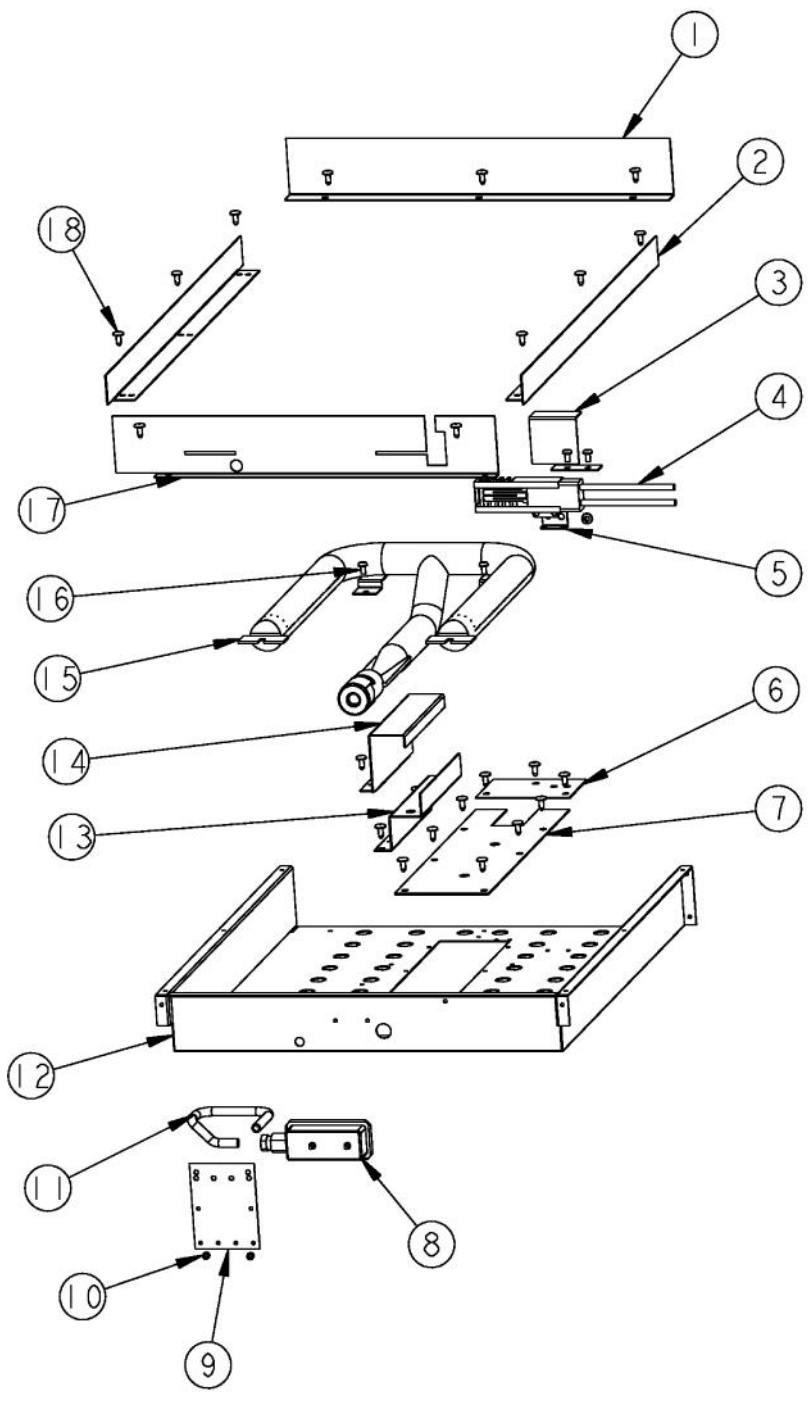

Ref #	Part Number	Qty.	Description
1	A2007975		REAR GRIDDLE BAFFLE
2	A2002896		GRIDDLE BOX EXTENSION (LH / RH)
3	A2009515		REAR IGNITER SHIELD
4	PB040001		IGNITOR - (ALL RANGES)
5	A2001300		GRIDDLE IGNITOR BRKT
6	A1009516		GRIDDLE BODY REAR COVER
7	A1009514		VENTURI COVER
8	PB010004		SINGLE SAFETY VALVE (NAT. GRIDDLE)
9	A1001198		THERMAL VALVE BRKT
10	PD030012		6-32 HEX NUT
11	PB010116		OVEN TEMPURATURE PROBE
12	A2006704		18`` GRIDDLE BOX
13	A20013591		THERMAL BULB BRACKET
14	A20013592		THERMAL BULB SHIELD
15	PA080061		18`` GRIDDLE BURNER
16	PD020004		10X3/8PH.HD.TYPE 25 REPL PD040125
17	A2006700		GRIDDLE BURNER SUPPORT
18	PD020002		10 X 1/2 PH.TR.HD.SMS.