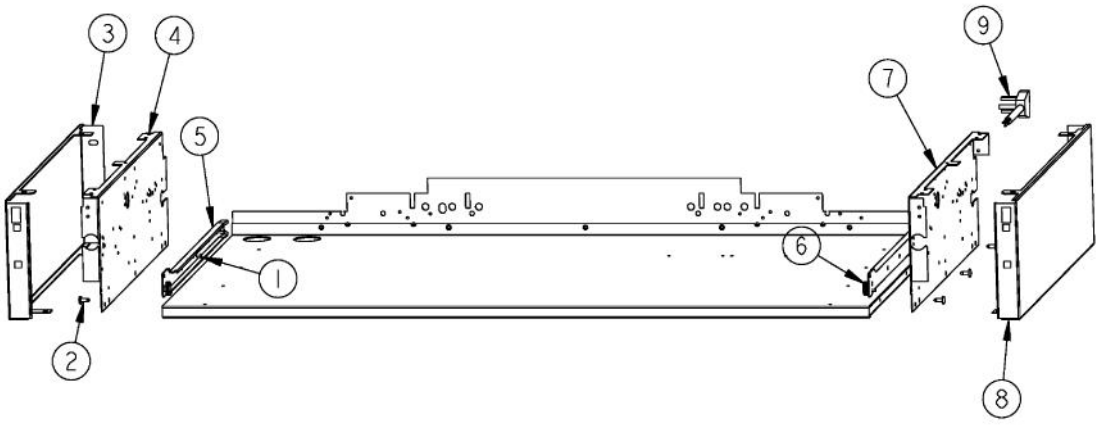

Ref #	Part Number	Qty.	Description
1	PC040010		POP RIVET
2	PD020002		10 X 1/2 PH.TR.HD.SMS.
3	B2001920		SIDE PANEL-LH (VGRT)
4	A2001912		BURNER BOX SIDE LH
5	PK000007		DRIP TRAY GUIDE - LH (VGRT)
6	PK000008		DRIP TRAY GUIDE - RH
7	A2001911		BURNER BOX SIDE RH
8	B2001919		SIDE PANEL-RH (VGRT)
9	PE070128		SUPPLY CORD (VGRT/SC/SS/RC)