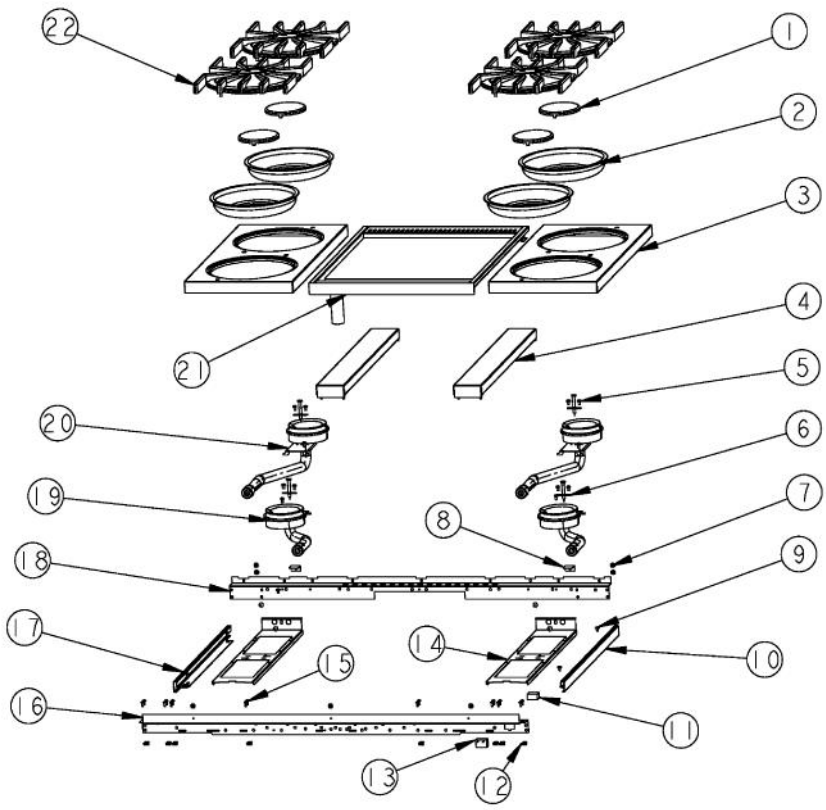

[Find Your VIKING Range Hoods Parts - Select From 411 Models](#)

----- Manual continues below -----

Ref #	Part Number	Qty.	Description
1	G3004800		LANDING LEDGE ASSY (WELD) 42
2	PD030005		SELF RETAINING NUT
3	PD010003		10-24 X 1/2 PH.TR.HD.SERD.M.S.
4	PA070001		PRESSURE REGULATOR (NAT.)
5	PB030007		SHUT OFF VALVE
6	PB010264		GRIDDLE THERMOSTAT
7	PD010012		VALVE BOLT 1/4-20 UNC-2B 5/16 M.S.
8	PA020058		IRIS SINGLE SPARK MODULE
9	PA010157		SUB TO 003515-000 - RANGE TOP BURNER VALVE
10	PD020002		10 X 1/2 PH.TR.HD.SMS.
11	A1001138		MANIFOLD BRKT
12	PD010012		VALVE BOLT 1/4-20 UNC-2B 5/16 M.S.
13	PD030006		CAPPED WASHER PAL NUT
14	PE050024		OVEN IND. LIGHT (LIGHT HOUSING)
15	B9206705		VGRT4204G CONTROL PANEL XSLK. SCR
	C9206705AL		CONTROL PANEL VGRT4204G XALX SILK SCR
	C9206705BK		CONTROL PANEL VGRT4204G XBKXSLK SCR
	C9206705BT		CONTROL PANEL VGRT4204G XBTX SILK SCR
	C9206705BU		CONTROL PANEL VGRT4204G XBUX SILK SCR
	C9206705CB		CONTROL PANEL VGRT4204G XCBX SILK SCR
	C9206705EP		CONTROL PANEL VGRT4204G XEPX SILK SCR
	C9206705FG		CONTROL PANEL VGRT4204G XFGX SILK SCR
	C9206705GG		CONTROL PANEL VGRT4204G XGGX SILK SCR
	C9206705LE		CONTROL PANEL VGRT4204G XLEX SILK SCR
	C9206705MJ		CONTROL PANEL VGRT4204G XMJX SILK SCR
	C9206705SG		CONTROL PANEL VGRT4204G XSGX SILK SCR
	C9206705VB		CONTROL PANEL VGRT4204G XVBX SILK SCR
	C9206705WH		VGRT4204G CONTROL PANEL XWHXSLK SCR
16	PB010208		BEZEL, CHROME PLATE
	PB010209		BEZEL BRASS
17	PD020067		NO.6 X 3/8 PAN PHIL. TEK SS
18	PB010206		VGSC,VGRC,VGRT TOP BURNER KNOB(BK)
	PB010207		VGSC,VGRC,VGRT TOP BURNER KNOB(WH)
19	PE050023		OVEN IND. LIGHT (LENS & BEZEL)
20	PD020006		NO.6-32 X 1/4 PH.PAN HD. T(F)
21	PB010103		GRIDDLE KNOB N/S XBKX
	PB010104		GRIDDLE KNOB N/S XWHX
22	PE010142		3 LOGO XBKXXCHROME
	PE010143		3 LOGO BK/BR
	PE010144		3 LOGO XWHXCHROME
	PE010145		LOGO - WH / BR
23	PD020033		SRW-NO. 10-24X1/2T(23)PH.WFR HD (NKL)
24	PA050100		VGRT420 MANIFOLD