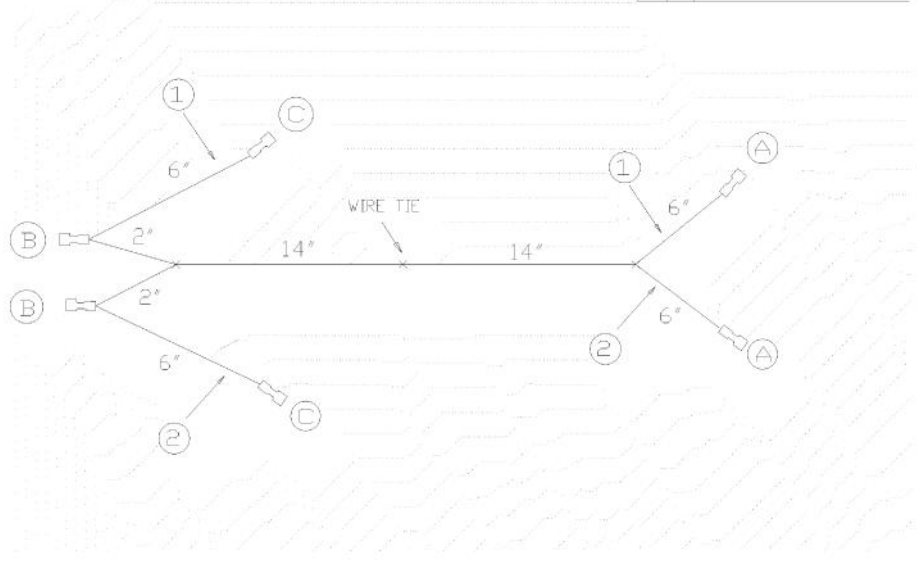

1

Ref #	Part Number	Qty.	Description
1	PE070890		IRIS HARNESS - 36

Ref #	Part Number	Qty.	Description
1	000647-000		IRIS IGNITOR WIRE, FRONT BURNER
2	000648-000		IRIS IGNITOR WIRE, BACK BURNER

Ref #	Part Number	Qty.	Description
1	000837-000		VGRT SUPPLY CORD JUMPER (BEFORE 10/4/11)
NI	027347-000		SUPPLY CORD JUMPER (ON OR AFTER 10/4/11)

1

Ref #	Part Number	Qty.	Description
1	000878-000		IRIS POWER JUMPER W/GRIDDLE

1

- ① = BLACK WIRE
- ② = WHITE WIRE

QTY	DESCRIPTION
A 2	250 X .032 INSULATED FEMALE QUICK CONNECT
B 2	250 X .032 INSULATED FEMALE QUICK CONNECT
C 2	167 X .032 INSULATED FEMALE QUICK CONNECT

Ref #	Part Number	Qty.	Description
1	000879-000		GRIDDLE HARNESS W/IRIS

*No Image
Available*

Ref #	Part Number	Qty.	Description
-------	-------------	------	-------------
