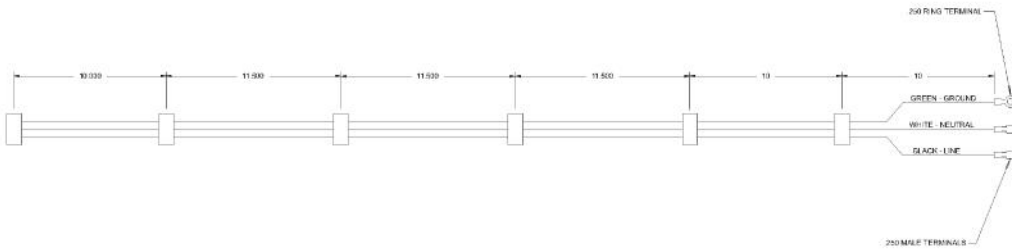

Ref #	Part Number	Qty.	Description
1	G30013529		42 DRIP TRAY ASSEMBLY
2	PD040028		BUSHING(.194ID/.750OD/.750LONG)
3	G30011221		DRIP TRAY HANDLE ASSY - VGRT420
	G93011460PVD		DRIP TRAY HANDLE ASSY - VGRT420
4	PB080061		GREASE PAN
5	PD040004		GROMMET BUMPER
6	A20011223		DRIP TRAY HANDLE BACK-VGRT420
7	PD020079		NO.10 X 1 1/4 PH. PAN HD. T(A) NYLOK

1