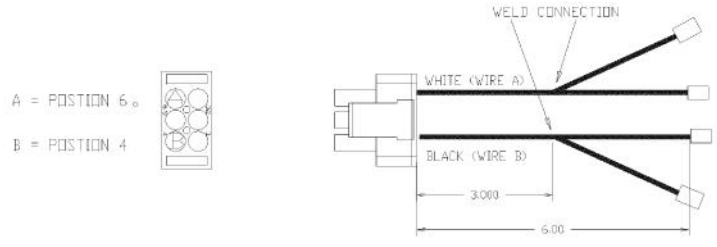

1

Ref #	Part Number	Qty.	Description
1	PE070890		IRIS HARNESS - 36

Ref #	Part Number	Qty.	Description
1	000647-000		IRIS IGNITOR WIRE, FRONT BURNER
2	000648-000		IRIS IGNITOR WIRE, BACK BURNER

Ref #	Part Number	Qty.	Description
1	000837-000		VGRT SUPPLY CORD JUMPER (BEFORE 10/4/11)
NI	027347-000		SUPPLY CORD JUMPER (ON OR AFTER 10/4/11)

1

Ref #	Part Number	Qty.	Description
1	000878-000		IRIS POWER JUMPER W/GRIDDLE

1

- ① = BLACK WIRE
- ② = WHITE WIRE

QTY	DESCRIPTION
A 2	250 X .032 INSULATED FEMALE QUICK CONNECT
B 2	250 X .032 INSULATED FEMALE QUICK CONNECT
C 2	167 X .032 INSULATED FEMALE QUICK CONNECT