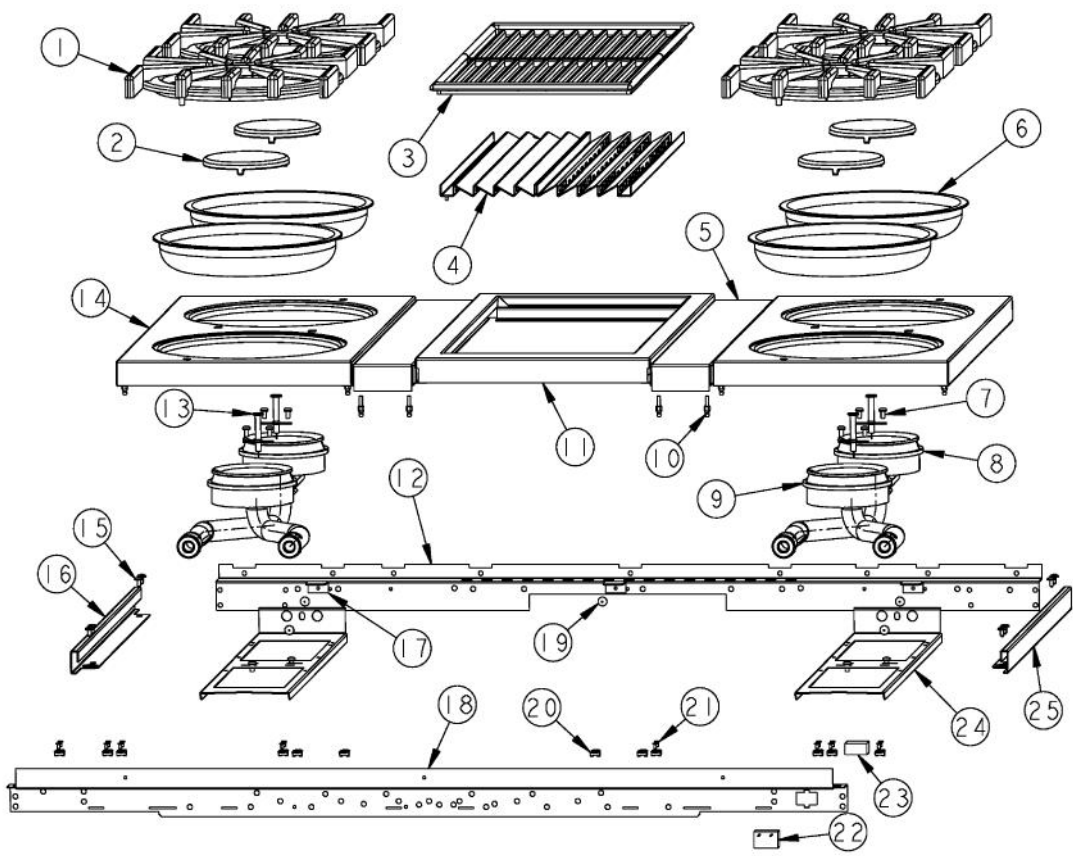

### Owner's Manual

[Shop genuine replacement parts for VIKING VGRT421-4Q\\_AFTER\\_07-09-07](#)

[Find Your VIKING Range Hoods Parts - Select From 411 Models](#)

----- Manual continues below -----

Ref #	Part Number	Qty.	Description
1	G3004800		LANDING LEDGE ASSY (WELD) 42
2	PD030005		SELF RETAINING NUT
3	PD020002		10 X 1/2 PH.TR.HD.SMS.
4	A1001138		MANIFOLD BRKT
5	PD010003		10-24 X 1/2 PH.TR.HD.SERD.M.S.
6	PA010157		SUB TO 003515-000 - RANGE TOP BURNER VALVE
7	PA020058		IRIS SINGLE SPARK MODULE
8	PA010012		ROPER PLUG
9	PA010159		SUB TO 003536-000 - RANGE GRILL VALVE
10	PA070001		PRESSURE REGULATOR (NAT.)
11	B9206711		VGRT4204Q CONTROL PANEL XSLK SCR
	C9206711AL		CONTROL PANEL VGRT4204Q XALX SILK SCR
	C9206711BK		CONTROL PANEL VGRT4204Q XBKXSLK SCR
	C9206711BT		CONTROL PANEL VGRT4204Q XBTX SILK SCR
	C9206711BU		CONTROL PANEL VGRT4204Q XBUX SILK SCR
	C9206711CB		CONTROL PANEL VGRT4204Q XCBX SILK SCR
	C9206711EP		CONTROL PANEL VGRT4204Q XEPX SILK SCR
	C9206711FG		CONTROL PANEL VGRT4204Q XFGX SILK SCR
	C9206711GG		CONTROL PANEL VGRT4204Q XGGX SILK SCR
	C9206711LE		CONTROL PANEL VGRT4204Q XLEX SILK SCR
	C9206711MJ		CONTROL PANEL VGRT4204Q XMJX SILK SCR
	C9206711SG		CONTROL PANEL VGRT4204Q XSGX SILK SCR
	C9206711VB		CONTROL PANEL VGRT4204Q XVBX SILK SCR
	C9206711WH		VGRT4204Q CONTROL PANEL XWHXSLK SCR
12	PD010012		VALVE BOLT 1/4-20 UNC-2B 5/16 M.S.
13	PA050100		VGRT420 MANIFOLD
14	PD030006		CAPPED WASHER PAL NUT
15	PD020033		SRW-NO.10-24X1/2T(23)PH.WFR HD (NKL)
16	PB010208		BEZEL, CHROME PLATE
	PB010209		BEZEL BRASS
17	PD020067		NO.6 X 3/8 PAN PHIL. TEK SS
18	PB010206		VGSC,VGRC,VGRT TOP BURNER KNOB(BK)
	PB010207		VGSC,VGRC,VGRT TOP BURNER KNOB(WH)
19	PE010142		3 LOGO XBKXXCHROME
	PE010143		3 LOGO BK/BR
	PE010144		3 LOGO XWHXCHROME
	PE010145		LOGO - WH / BR
20	PA010122		VGRC/IC/RT GRILL KNOB (BK)
	PA010123		VGRC/IC/RT GRILL KNOB (WH)