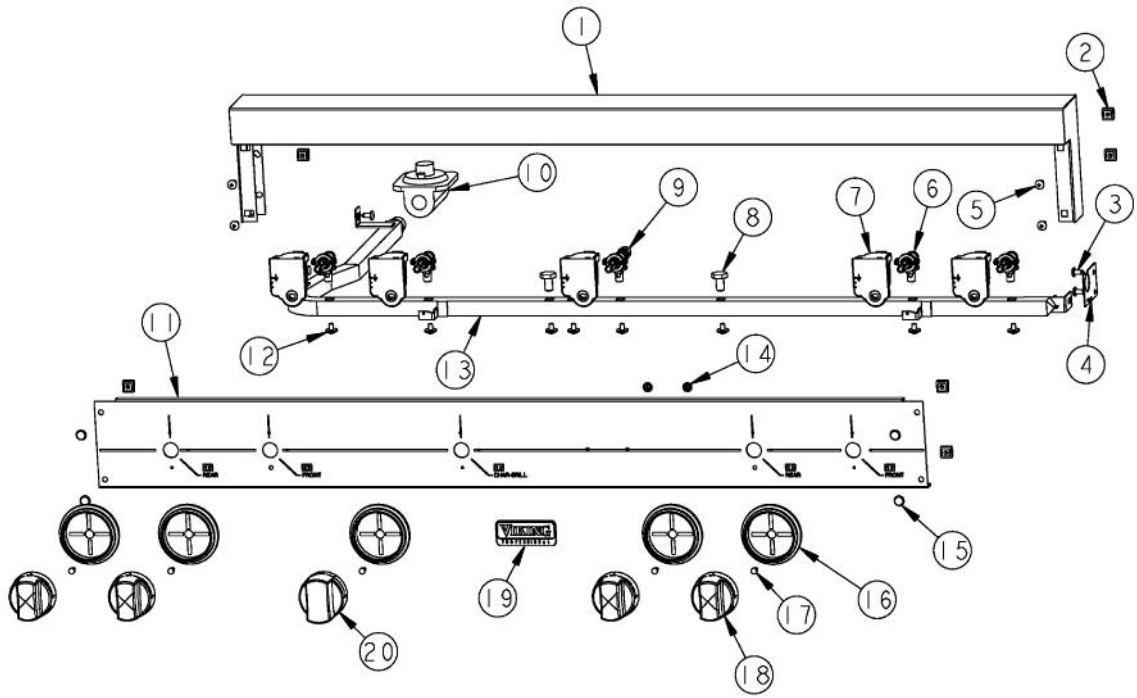

### Owner's Manual

[Shop genuine replacement parts for VIKING VGRT421-4Q\\_AFTER\\_07-09-07](#)

[Find Your VIKING Range Hoods Parts - Select From 411 Models](#)

----- Manual continues below -----

Ref #	Part Number	Qty.	Description
1	G3004800		LANDING LEDGE ASSY (WELD) 42
2	PD030005		SELF RETAINING NUT
3	PD020002		10 X 1/2 PH.TR.HD.SMS.
4	A1001138		MANIFOLD BRKT
5	PD010003		10-24 X 1/2 PH.TR.HD.SERD.M.S.
6	PA010157		SUB TO 003515-000 - RANGE TOP BURNER VALVE
7	PA020058		IRIS SINGLE SPARK MODULE
8	PA010012		ROPER PLUG
9	PA010159		SUB TO 003536-000 - RANGE GRILL VALVE
10	PA070001		PRESSURE REGULATOR (NAT.)
11	B9206711		VGRT4204Q CONTROL PANEL XSLK SCR
	C9206711AL		CONTROL PANEL VGRT4204Q XALX SILK SCR
	C9206711BK		CONTROL PANEL VGRT4204Q XBKXSLK SCR
	C9206711BT		CONTROL PANEL VGRT4204Q XBTX SILK SCR
	C9206711BU		CONTROL PANEL VGRT4204Q XBUX SILK SCR
	C9206711CB		CONTROL PANEL VGRT4204Q XCBX SILK SCR
	C9206711EP		CONTROL PANEL VGRT4204Q XEPX SILK SCR
	C9206711FG		CONTROL PANEL VGRT4204Q XFGX SILK SCR
	C9206711GG		CONTROL PANEL VGRT4204Q XGGX SILK SCR
	C9206711LE		CONTROL PANEL VGRT4204Q XLEX SILK SCR
	C9206711MJ		CONTROL PANEL VGRT4204Q XMJX SILK SCR
	C9206711SG		CONTROL PANEL VGRT4204Q XSGX SILK SCR
	C9206711VB		CONTROL PANEL VGRT4204Q XVBX SILK SCR
	C9206711WH		VGRT4204Q CONTROL PANEL XWHXSLK SCR
12	PD010012		VALVE BOLT 1/4-20 UNC-2B 5/16 M.S.
13	PA050100		VGRT420 MANIFOLD
14	PD030006		CAPPED WASHER PAL NUT
15	PD020033		SRW-NO.10-24X1/2T(23)PH.WFR HD (NKL)
16	PB010208		BEZEL, CHROME PLATE
	PB010209		BEZEL BRASS
17	PD020067		NO.6 X 3/8 PAN PHIL. TEK SS
18	PB010206		VGSC,VGRC,VGRT TOP BURNER KNOB(BK)
	PB010207		VGSC,VGRC,VGRT TOP BURNER KNOB(WH)
19	PE010142		3 LOGO XBKXXCHROME
	PE010143		3 LOGO BK/BR
	PE010144		3 LOGO XWHXCHROME
	PE010145		LOGO - WH / BR
20	PA010122		VGRC/IC/RT GRILL KNOB (BK)
	PA010123		VGRC/IC/RT GRILL KNOB (WH)