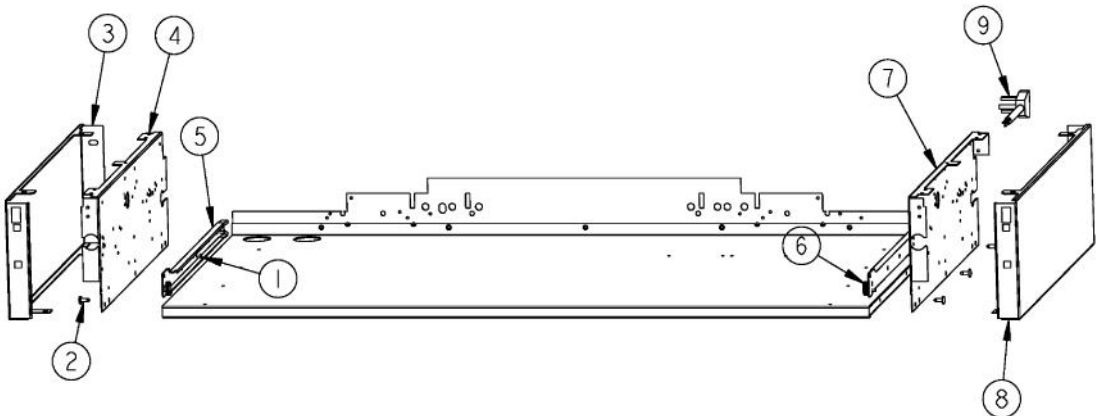

Ref #	Part Number	Qty.	Description
1	PC040010		POP RIVET
2	PD020002		10 X 1/2 PH.TR.HD.SMS.
3	B2001920		SIDE PANEL-LH (VGRT)
4	A2001912		BURNER BOX SIDE LH
5	PK000007		DRIP TRAY GUIDE - LH (VGRT)
6	PK000008		DRIP TRAY GUIDE - RH
7	A2001911		BURNER BOX SIDE RH
8	B2001919		SIDE PANEL-RH (VGRT)
9	PE070128		SUPPLY CORD (VGRT/SC/SS/RC)