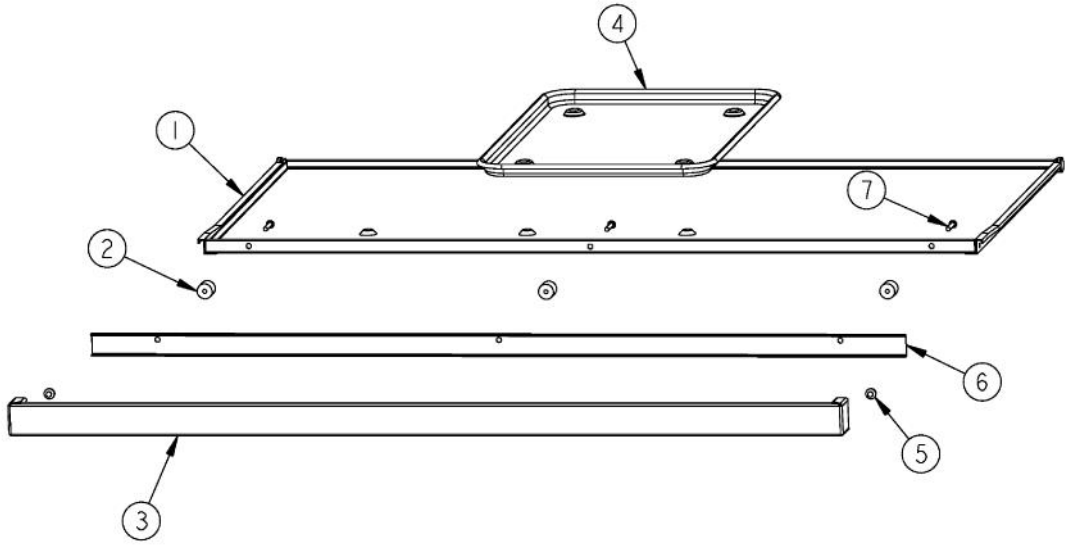

Ref #	Part Number	Qty.	Description
1	G30013529		42 DRIP TRAY ASSEMBLY
2	PD040028		BUSHING(.194ID/.750OD/.750LONG)
3	G30011221		DRIP TRAY HANDLE ASSY - VGRT420
	G93011460PVD		DRIP TRAY HANDLE ASSY - VGRT420
4	PB080061		GREASE PAN
5	PD040004		GROMMET BUMPER
6	A20011223		DRIP TRAY HANDLE BACK-VGRT420
7	PD020079		NO.10 X 1 1/4 PH. PAN HD. T(A) NYLOK