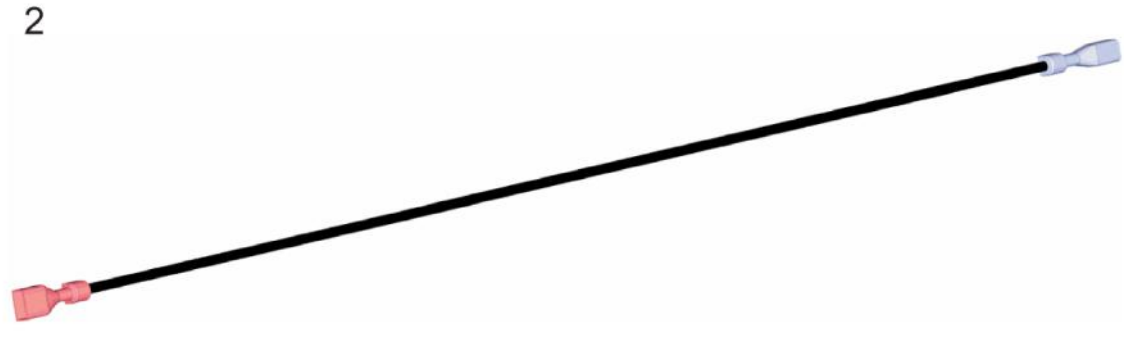

Ref #	Part Number	Qty.	Description
1	000647-000		IRIS IGNITOR WIRE, FRONT BURNER
2	000648-000		IRIS IGNITOR WIRE, BACK BURNER