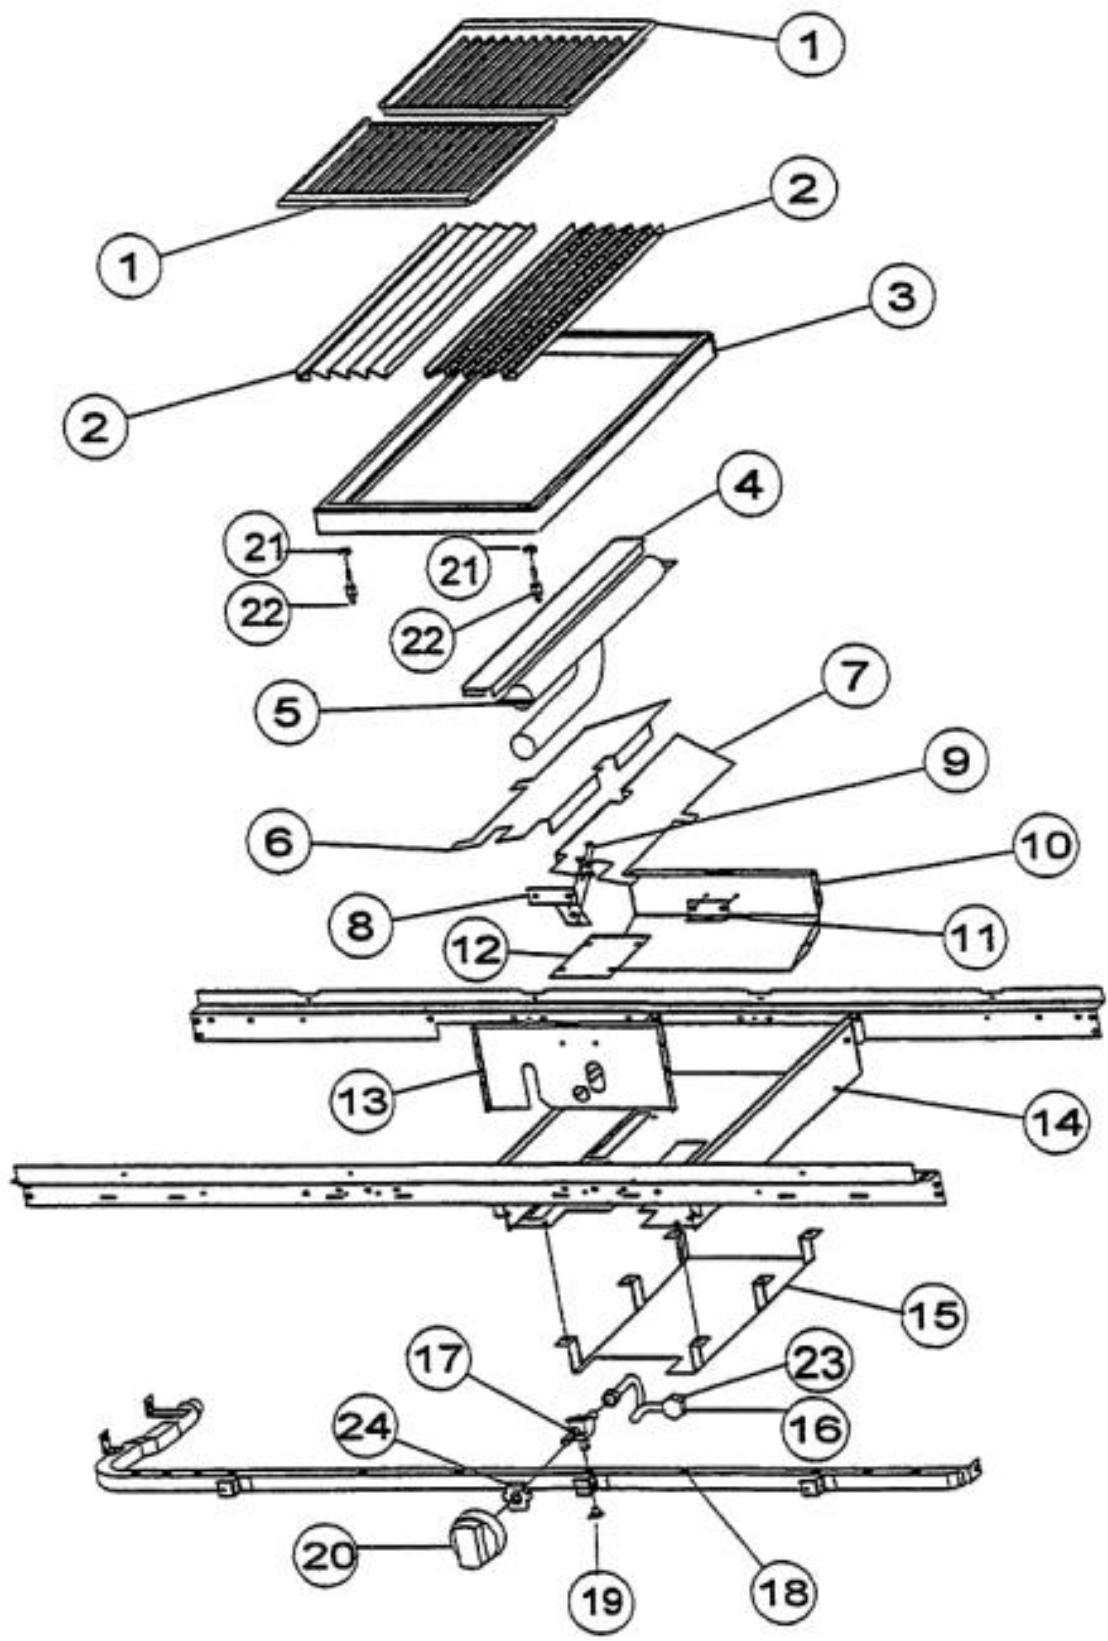

Ref #	Part Number	Qty.	Description
1	PA060028		GRILL GRATE - BK
	PA060029		GRILL GRATE - GR
2	E9101130BK		GRILL SMOKE GENERATOR
3	G9101182AL		GRILL GRATE SUPT (VGRT) XALX
	G9101182BK		GRILL GRATE SUPT (VGRT) XBKX
	G9101182BT		GRILL GRATE SUPT (VGRT) XBTX
	G9101182CB		GRILL GRATE SUPT (VGRT) XCBX
	G9101182EP		GRILL GRATE SUPT (VGRT) XEPX
	G9101182FG		GRILL GRATE SUPT (VGRT) XFGX
	G9101182GG		GRILL GRATE SUPPORT - GG
	G9101182LE		GRILL GRATE SUPT (VGRT) XLEX
	G9101182LN		GRILL GRATE SUPT (VGRT) XLNX
	G9101182MJ		GRILL GRATE SUPT (VGRT) XMJX
	G9101182PL		GRILL GRATE SUPT (VGRT) XPLX
	G9101182SG		GRILL GRATE SUPT (VGRT) XSGX
	G9101182VB		GRILL GRATE SUPT (VGRT) XVBX
	G9101182WH		GRILL GRATE SUPT (VGRT) XWHX
4	B2001140		GRILL FLAME SHIELD (VGRT)
5	PB050077		GRILL BURNER
6	B2001856		GRILL HEAT DEFLECTOR-LH (VGRC60)
7	B2001857		GRILL HEAT DEFLECTOR-RH (VGRC60)
8	A2001633		GRILL FRONT SPARKER BRKT (VGRC)
9	PA020014		SPARK IGNITOR
10	A2001855		GRILL BACK - (VGRC605)
11	A2001132		REAR GRILL BURNER BRKT (VGRT)
12	A1001862		GRILL VENTURI COVER (VGRC605)
13	A2001631		GRILL BOX FRONT (VGRC)
14	A2001852		GRILL BOX - (VGRC605)
15	A2001863		GRILL BTM SHIELD (VGRC605)
16	PB020025		TUBING-GRILL (REVISED) REP PB020021
17	PA010030		GRILL VALVE-(VGRT)
18	PA050115		UNIVERSAL 48 MANIFOLD
19	PD010012		VALVE BOLT 1/4-20 UNC-2B 5/16 M.S.
20	PA010039		TOP GRILL KNOBXBKX (VGRC) (N/STYLE
	PA010040		TOP GRILL KNOBXWHX (VGRC) (N/STYLE
21	PD030012		6-32 HEX NUT
22	PD010017		BALL STUD (VGRT)
23	PB040061		ORIFICE HOOD - NO.48
	PB040062		ORIFICE HOOD-NO.56
24	PA020015		SPARK IGNITION SWITCH