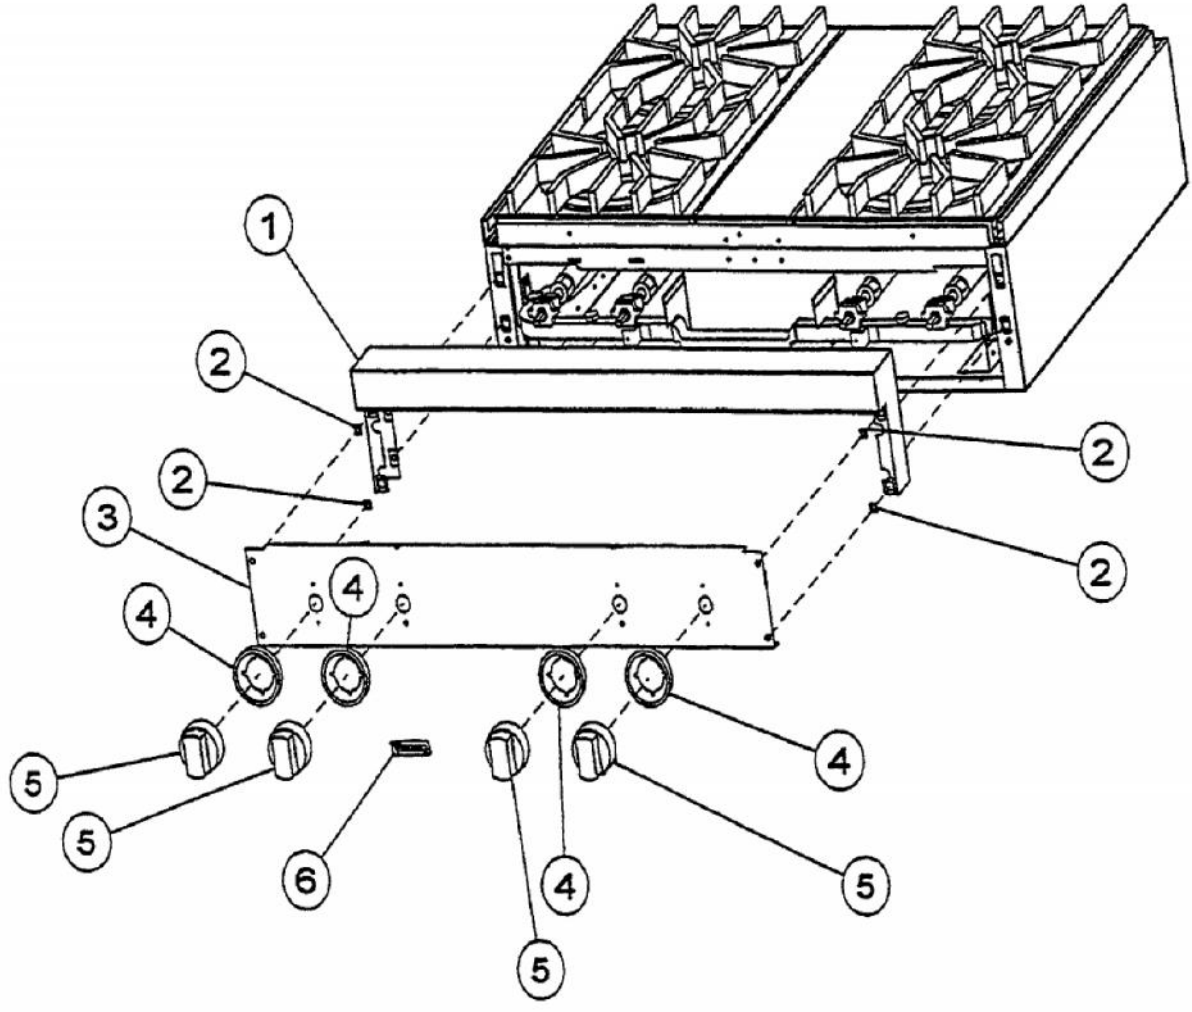

Ref #	Part Number	Qty.	Description
1	PA020014		SPARK IGNITOR
2	PA080036		TOP BURNER REAR REPL PA080008
3	PA080037		TOP BURNER FRONT REPL PA080007
4	A2001112		BURNER SUPT (VGRT)
5	A2001147		GRATE SUPT ANGLE (VGRT)
6	A1001619		SPARK MODULE PLATE
7	PA020041		TYTRONICS 0+4 SPARK MODULE
8	A2001620		SPARK MODULE COVER (VGRC)
9	PD040005		SNAP BUSHING - 7/8
10	PA070001		PRESSURE REGULATOR (NAT.)
11	A1001138		MANIFOLD BRKT
12	PA050115		UNIVERSAL 48 MANIFOLD
13	003519-000		PA010024 VALVE AND BOLT KIT (BEFORE 08/09/02)
	G50012678		TOP BURNER VALVE KIT (BRASS VALVE REPLACEMENT) (BETWEEN 08/09/02 & 09/22/04)
	PA010157		SUB TO 003515-000 - RANGE TOP BURNER VALVE (AFTER 09/22/04)
14	PD010012		VALVE BOLT 1/4-20 UNC-2B 5/16 M.S.
15	PA020015		SPARK IGNITION SWITCH (BEFORE 09/22/04)
	PA020045		IGNITOR SWITCH (AFTER 09/22/04)
16	PA010012		ROPER PLUG
17	B2001920		SIDE PANEL-LH (VGRT)
18	B2001919		SIDE PANEL-RH (VGRT)
19	PE070070		DISCONNECT BLOCK XALX 770020-1
20	PE070071		DISCONNECT BLOCK XALX 770027-1
21	PE070128		SUPPLY CORD (VGRT/SC/SS/RC)
22	A2001908		REAR BURNER SUPT -48 (VGRT/RC)
23	A2001104		FRONT SUPT (48)
24	PK000008		DRIP TRAY GUIDE - RH
25	PK000007		DRIP TRAY GUIDE - LH (VGRT)
26	PB040034		ORIFICE HOOD-NO.50 (NAT)
	PB040036		ORIFICE HOOD-NO.57 (LP)
NI	G4001330		SPARK IGNITOR WIRE ASSY (10)
NI	G4001593		SPARK MODULE-TOP BRNR SPARKER (16)