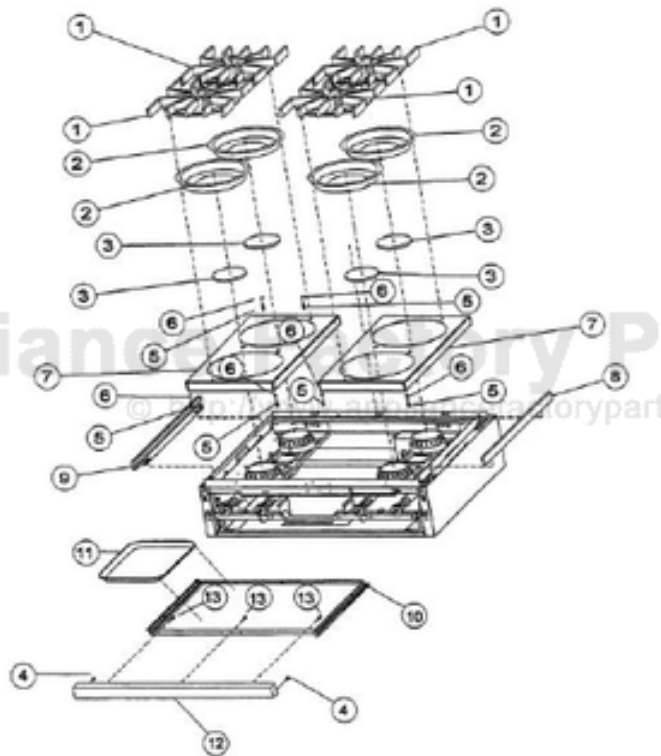

# VIKING VGRT480 Owner's Manual

[Shop genuine replacement parts for VIKING VGRT480](#)

[Find Your VIKING Range Hoods Parts - Select From 411 Models](#)

----- Manual continues below -----

Ref #	Part Number	Qty.	Description
1	PA060037		GRATE BK REPL PA060024 (GEN.NO.2)
	PA060038		GRAY GRATES
2	PA030002AL		BURNER BOWL - AL
	PA030002BK		BURNER BOWL (VGRT) XXBKXX
	PA030002BT		BURNER BOWL - BT
	PA030002CB		BURNER BOWL - CB
	PA030002EP		BURNER BOWL - EP
	PA030002FG		BURNER BOWL - FG
	PA030002GG		BURNER BOWLS - GG
	PA030002LE		BURNER BOWLS - LE
	PA030002LN		BURNER BOWL (VGRT) XXLNXX
	PA030002MJ		BURNER BOWL (VGRT) XXMJXX
	PA030002PL		BURNER BOWL (VGRT) XXPLXX
	PA030002SG		BURNER BOWL - SG
	PA030002VB		BURNER BOWL (VGRT) XXVBXX
	PA030002WH		BURNER BOWL (VGRT) XXWHXX
3	PA080015		BURNER CAP-VGRT XBKX
	PA080016		BURNER CAP-VGRT (GRAY-MATT)
4	PD040004		GROMMET BUMPER
5	PD010017		BALL STUD (VGRT)
6	PD030012		6-32 HEX NUT
7	G50013584AL		BURNER GRATE SUPPORT ASSEMBLY - AL
	G50013584BK		GRATE SUPPORT SERVICE KIT (BK)
	G50013584BT		GRATE SUPPORT SERVICE KIT (BT) - NLA
	G50013584CB		BURNER GRATE SUPPORT ASSEMBLY - CB
	G50013584EP		BURNER GRATE SUPPORT ASSEMBLY - EP
	G50013584FG		BURNER GRATE SUPPORT ASSEMBLY - FG
	G50013584GG		BURNER GRATE SUPPORT ASSEMBLY - GG
	G50013584LE		BURNER GRATE SUPPORT ASSEMBLY - LE
	G50013584LN		GRATE SUPPORT SERVICE KIT (LN)
	G50013584MJ		BURNER GRATE SUPPORT ASSEMBLY - MJ
	G50013584PL		GRATE SUPPORT ASSEMBLY - PL
	G50013584SG		BURNER GRATE SUPPORT ASSEMBLY - SG
	G50013584VB		BURNER GRATE SUPPORT ASSEMBLY - VB
	G50013584WH		GRATE SUPPORT SERVICE KIT (WH)
8	B2001915		SIDE TRIM-RH (VGRT)
	C9301915BR		SIDE TRIM RH (VGRT) XBRX
9	B2001916		SIDE TRIM-LH (VGRT)
	C9301916BR		SIDE TRIM LH (VGRT) XBRX
10	G3101176		DRIP TRAY ASSY VGRC/RT 48(6G/4G)
			BEFORE (12/6/96)
	G3101177		DRIP TRAY ASSY VGRC/RT 48(6Q)
			BEFORE (12/6/96)
	G3101178		DRIP TRAY ASSY VGRC/RT 48(4GQ)
			BEFORE (12/6/96)
11	J2101749		GREASE PAN
			(AFTER 12/6/96)
	PB080011		GREASE PAN
			BEFORE (12/6/96)
12	G3002580		DRIP TRAY HANDLE ASSY XSSX (VDSC48)
	G9302581PVD		DRIP TRAY HANDLE - BR (BEFORE 3/23/04)
13	PD010003		10-24 X 1/2 PH.TR.HD.SERD.M.S.
NI	PD030010		NO.10-24 KEPS NUT