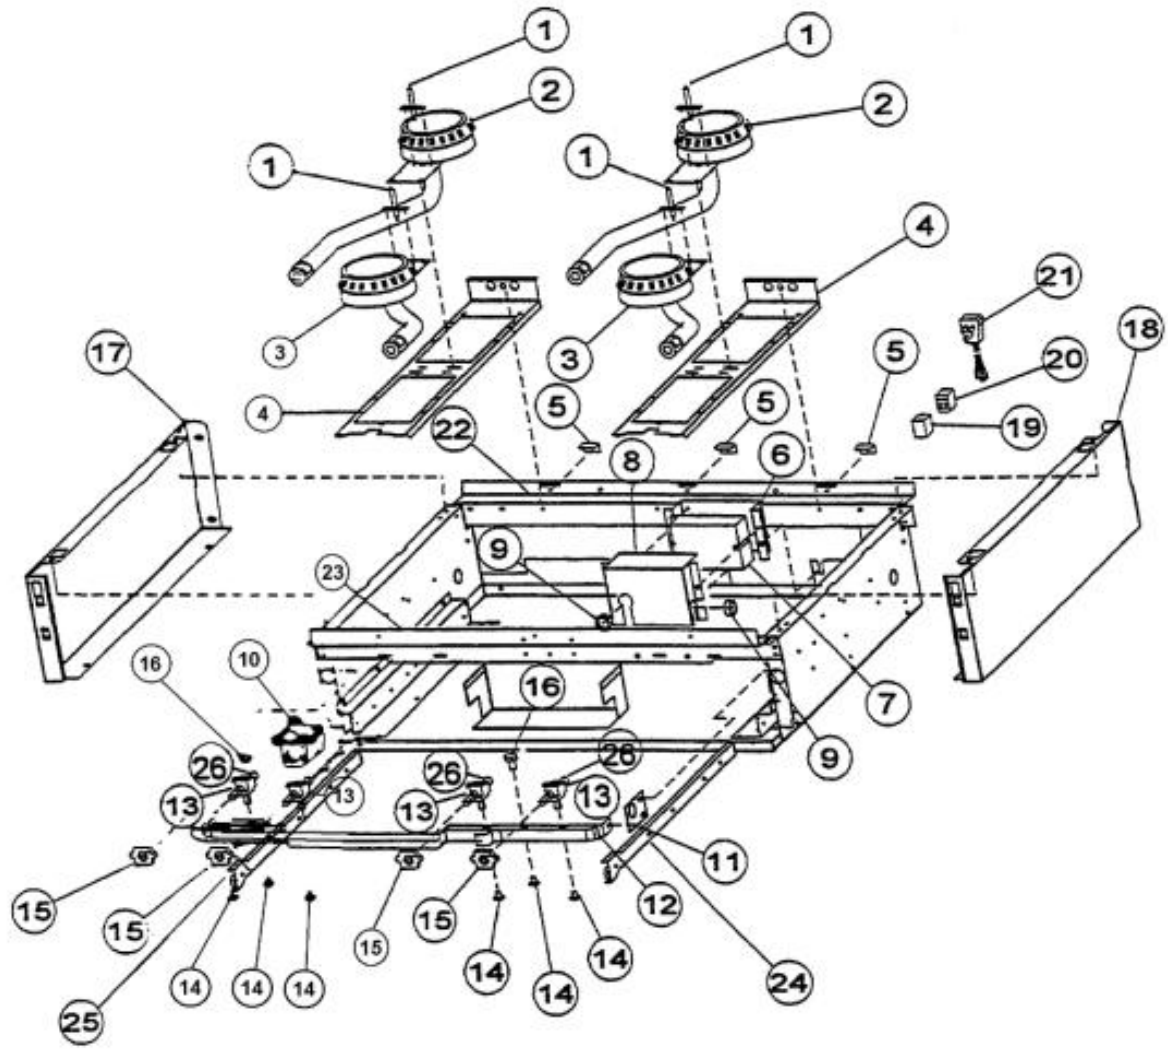

Ref #	Part Number	Qty.	Description
1	PA020014		SPARK IGNITOR
2	PA080036		TOP BURNER REAR REPL PA080008
3	PA080037		TOP BURNER FRONT REPL PA080007
4	A2001112		BURNER SUPT (VGRT)
5	A2001147		GRATE SUPT ANGLE (VGRT)
6	A1001619		SPARK MODULE PLATE
7	PA020041		TYTRONICS 0+4 SPARK MODULE
8	A2001620		SPARK MODULE COVER (VGRC)
9	PD040005		SNAP BUSHING - 7/8
10	PA070001		PRESSURE REGULATOR (NAT.)
11	A1001138		MANIFOLD BRKT
12	PA050115		UNIVERSAL 48 MANIFOLD
13	003519-000		PA010024 VALVE AND BOLT KIT (BEFORE 08/09/02)
	G50012678		TOP BURNER VALVE KIT (BRASS VALVE REPLACEMENT) (BETWEEN 08/09/02 & 09/22/04)
	PA010157		SUB TO 003515-000 - RANGE TOP BURNER VALVE (AFTER 09/22/04)
14	PD010012		VALVE BOLT 1/4-20 UNC-2B 5/16 M.S.
15	PA020015		SPARK IGNITION SWITCH (BEFORE 09/22/04)
	PA020045		IGNITOR SWITCH (AFTER 09/22/04)
16	PA010012		ROPER PLUG
17	B2001920		SIDE PANEL-LH (VGRT)
18	B2001919		SIDE PANEL-RH (VGRT)
19	PE070070		DISCONNECT BLOCK XALX 770020-1
20	PE070071		DISCONNECT BLOCK XALX 770027-1
21	PE070128		SUPPLY CORD (VGRT/SC/SS/RC)
22	A2001908		REAR BURNER SUPT -48 (VGRT/RC)
23	A2001104		FRONT SUPT (48)
24	PK000008		DRIP TRAY GUIDE - RH
25	PK000007		DRIP TRAY GUIDE - LH (VGRT)
26	PB040034		ORIFICE HOOD-NO.50 (NAT)
	PB040036		ORIFICE HOOD-NO.57 (LP)
NI	G4001330		SPARK IGNITOR WIRE ASSY (10)
NI	G4001593		SPARK MODULE-TOP BRNR SPARKER (16)