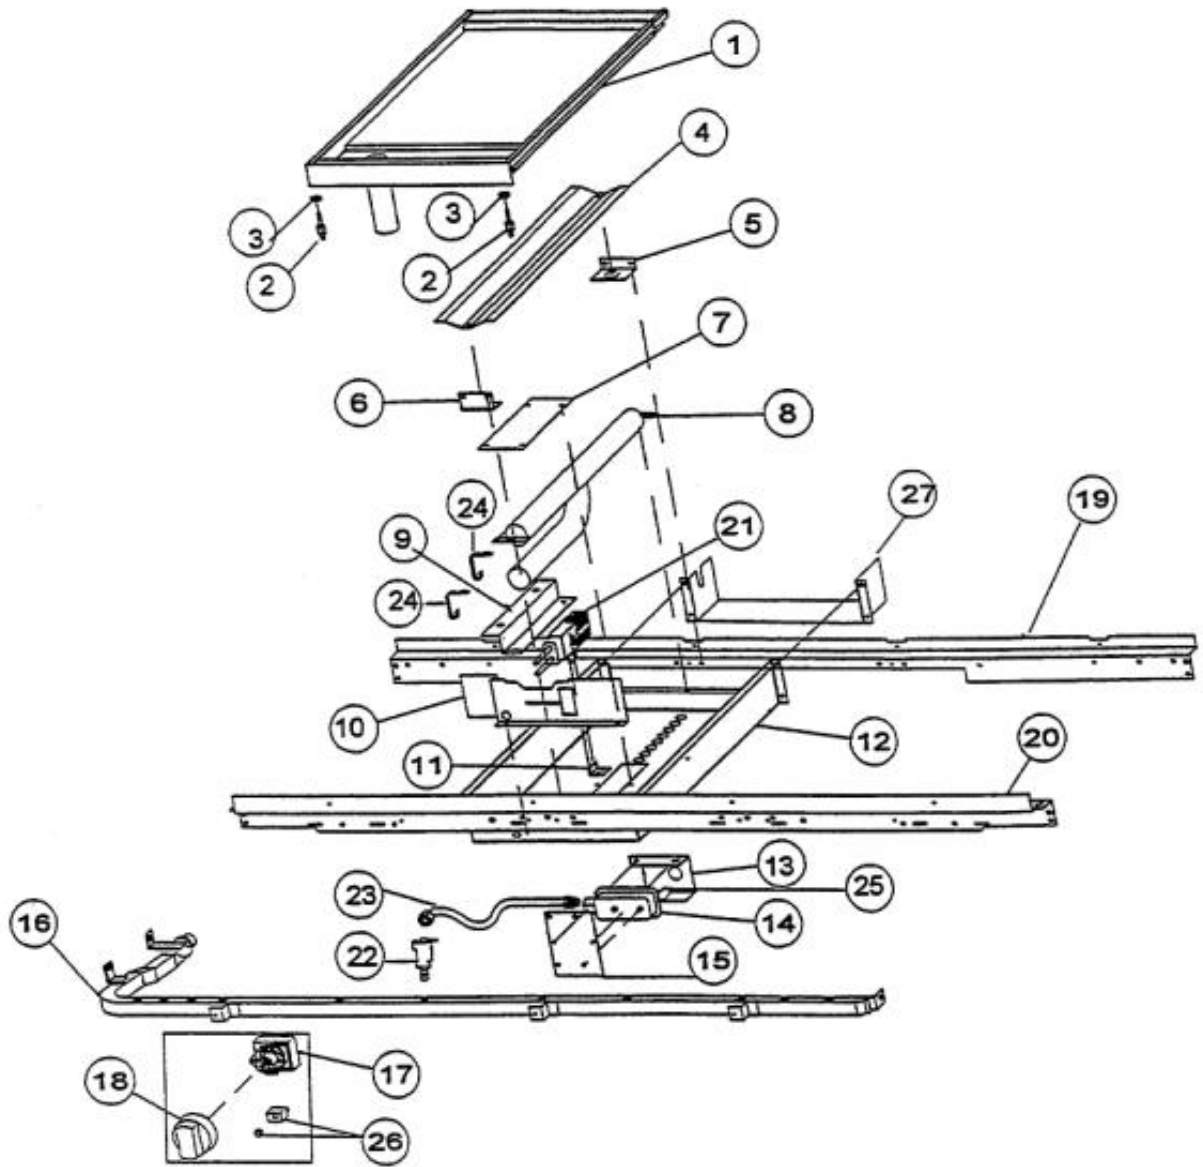

Ref #	Part Number	Qty.	Description
1	G30010494		GRIDDLE WELD ASSY
	G30010495		GRIDDLE ASSEMBLY
NI	PD040024		NO.6-32 X .250 INSERT
2	PD010017		BALL STUD (VGRT)
3	PD030012		6-32 HEX NUT
4	B2001884		GRIDDLE FLAME SHIELD
5	A2001880		REAR MTG. BRKT. GRIDDLE FLAME SHLD
6	A2001881		FRONT MTG. BRKT. GRIDDLE FLAME SHLD
7	A1001636		GRIDDLE VENTURI COVER
8	PB050077		GRILL BURNER
9	A2001949		T/STAT BULB COVER REPL A2001883
10	A2002001		GRIDDLE HEAT BAFFLE - SLOT SUPT
11	A2001300		GRIDDLE IGNITOR BRKT
12	A2001148		GRIDDLE BOX (VGRT)
13	A2001630		GRIDDLE VALVE COVER (VGRC)
14	PB010004		SINGLE SAFETY VALVE (NAT. GRIDDLE)
15	A1001198		THERMAL VALVE BRKT
16	PA050115		UNIVERSAL 48 MANIFOLD
17	PB010035		THERMOSTAT BAKE
18	PB010103		GRIDDLE KNOB N/S XBKX
	PB010104		GRIDDLE KNOB N/S XWHX
19	A2001908		REAR BURNER SUPT -48 (VGRT/RC)
20	A2001104		FRONT SUPT (48)
21	PB040001		IGNITOR - (ALL RANGES)
22	PB030002		SUB TO 003862-000 - SHUTOFF VALVE (BEFORE 09/22/04)
	PB030007		SHUT OFF VALVE (AFTER 09/22/04)
23	PB020007		GRIDDLE TUBING
24	PD030031		THERMAL BULB CLIP - .250
25	PB040035		ORIFICE HOOD-NO.51 9701B1651
	PB040036		ORIFICE HOOD-NO.57 (LP)
26	PE050023		OVEN IND. LIGHT (LENS & BEZEL)
	PE050024		OVEN IND. LIGHT (LIGHT HOUSING)
27	A2002147		GRIDDLE FLUE COVER (VGRT/VGSS/VGIS)
NI	PD040022		1/2 X 1/4-BUMPER (PORT. GRIDDLE)(BK
NI	PD020039		NO.6-32 X 1/2 PH.PN.HD. TYPE (23)
NI	A1008475		GRIDDLE FLUE DIVERTER
NI	A2001179		BACK SUPT (VGRT)