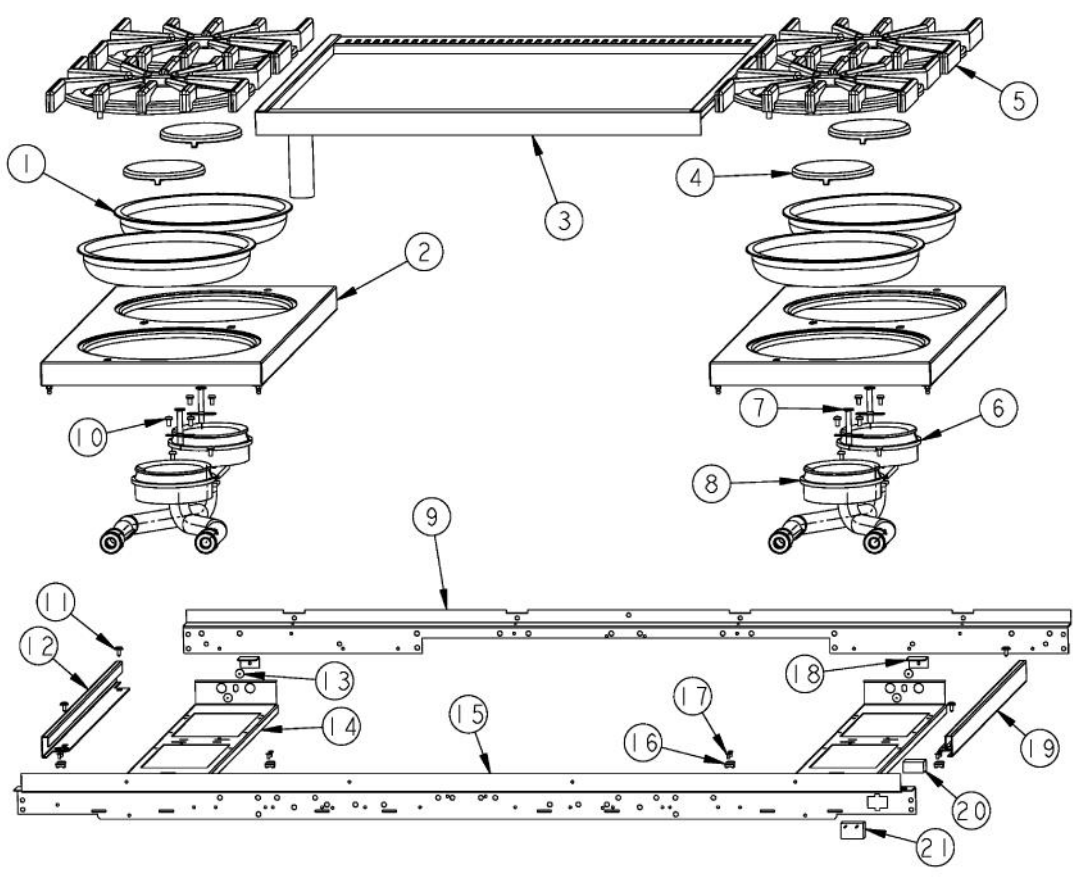

Ref #	Part Number	Qty.	Description
1	G3001584		LANDING LGD 48
2	PD030005		SELF RETAINING NUT
3	PD020002		10 X 1/2 PH.TR.HD.SMS.
4	A1001138		MANIFOLD BRKT
5	PD040005		SNAP BUSHING - 7/8
6	PD010003		10-24 X 1/2 PH.TR.HD.SERD.M.S.
7	PA010157		SUB TO 003515-000 - RANGE TOP BURNER VALVE
8	PA020058		IRIS SINGLE SPARK MODULE
9	PB010264		GRIDDLE THERMOSTAT
10	PA010012		ROPER PLUG
11	PB030007		SHUT OFF VALVE
12	PA070001		PRESSURE REGULATOR (NAT.)
13	PA050115		UNIVERSAL 48 MANIFOLD
14	B9201580		CTRL PAN-(VGRT48-4G) XSLK SCR
	C9201580AL		CONTROL PANEL VGRT480-4G XALX SILK SCR
	C9201580BK		CTRL PAN - (VGRT480-4G )XSLK SCR
	C9201580BT		CONTROL PANEL VGRT480-4G XBTX SILK SCR
	C9201580BU		CONTROL PANEL VGRT480-4G XBUX SILK SCR
	C9201580CB		CONTROL PANEL VGRT480-4G XCBX SILK SCR
	C9201580EP		CONTROL PANEL VGRT480-4G XEPX SILK SCR
	C9201580FG		CONTROL PANEL VGRT480-4G XFGX SILK SCR
	C9201580GG		CONTROL PANEL VGRT480-4G XGGX SILK SCR
	C9201580LE		CONTROL PANEL VGRT480-4G XLEX SILK SCR
	C9201580MJ		CONTROL PANEL VGRT480-4G XMJX SILK SCR
	C9201580SG		CONTROL PANEL VGRT480-4G XSGX SILK SCR
	C9201580VB		CONTROL PANEL VGRT480-4G XVBX SILK SCR
	C9201580WH		CTRL PAN - (VGRT480-4G )XSLK SCR
15	PD010012		VALVE BOLT 1/4-20 UNC-2B 5/16 M.S.
16	PD030006		CAPPED WASHER PAL NUT
17	PE010142		3 LOGO XBKXXCHROME
	PE010143		3 LOGO BK/BR
	PE010144		3 LOGO XWHXCHROME
	PE010145		LOGO - WH / BR
18	PD020006		NO.6-32 X 1/4 PH.PAN HD. T(F)
19	PE050023		OVEN IND. LIGHT (LENS & BEZEL)
20	PB010103		GRIDDLE KNOB N/S XBKX
	PB010104		GRIDDLE KNOB N/S XWHX
21	PB010206		VGSC,VGRC,VGRT TOP BURNER KNOB(BK)
	PB010207		VGSC,VGRC,VGRT TOP BURNER KNOB(WH)
22	PD020067		NO.6 X 3/8 PAN PHIL. TEK SS
23	PB010208		BEZEL, CHROME PLATE
	PB010209		BEZEL BRASS
24	PD020033		SRW-NO.10-24X1/2T(23)PH.WFR HD (NKL)
25	PE050024		OVEN IND. LIGHT (LIGHT HOUSING)