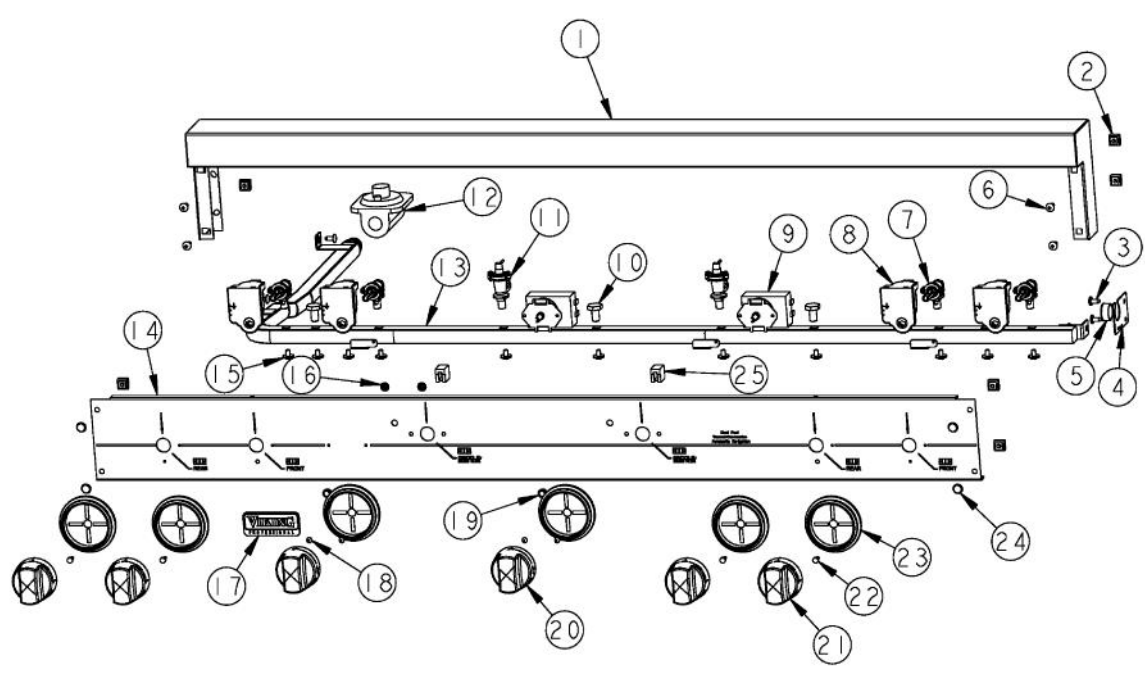

Ref #	Part Number	Qty.	Description
1	G3001584		LANDING LGD 48
2	PD030005		SELF RETAINING NUT
3	PD020002		10 X 1/2 PH.TR.HD.SMS.
4	A1001138		MANIFOLD BRKT
5	PD040005		SNAP BUSHING - 7/8
6	PD010003		10-24 X 1/2 PH.TR.HD.SERD.M.S.
7	PA010157		SUB TO 003515-000 - RANGE TOP BURNER VALVE
8	PA020058		IRIS SINGLE SPARK MODULE
9	PB010264		GRIDDLE THERMOSTAT
10	PA010012		ROPER PLUG
11	PB030007		SHUT OFF VALVE
12	PA070001		PRESSURE REGULATOR (NAT.)
13	PA050115		UNIVERSAL 48 MANIFOLD
14	B9201580		CTRL PAN-(VGRT48-4G) XSLK SCR
	C9201580AL		CONTROL PANEL VGRT480-4G XALX SILK SCR
	C9201580BK		CTRL PAN - (VGRT480-4G )XSLK SCR
	C9201580BT		CONTROL PANEL VGRT480-4G XBTX SILK SCR
	C9201580BU		CONTROL PANEL VGRT480-4G XBUX SILK SCR
	C9201580CB		CONTROL PANEL VGRT480-4G XCBX SILK SCR
	C9201580EP		CONTROL PANEL VGRT480-4G XEPX SILK SCR
	C9201580FG		CONTROL PANEL VGRT480-4G XFGX SILK SCR
	C9201580GG		CONTROL PANEL VGRT480-4G XGGX SILK SCR
	C9201580LE		CONTROL PANEL VGRT480-4G XLEX SILK SCR
	C9201580MJ		CONTROL PANEL VGRT480-4G XMJX SILK SCR
	C9201580SG		CONTROL PANEL VGRT480-4G XSGX SILK SCR
	C9201580VB		CONTROL PANEL VGRT480-4G XVBX SILK SCR
	C9201580WH		CTRL PAN - (VGRT480-4G )XSLK SCR
15	PD010012		VALVE BOLT 1/4-20 UNC-2B 5/16 M.S.
16	PD030006		CAPPED WASHER PAL NUT
17	PE010142		3 LOGO XBKXXCHROME
	PE010143		3 LOGO BK/BR
	PE010144		3 LOGO XWHXCHROME
	PE010145		LOGO - WH / BR
18	PD020006		NO.6-32 X 1/4 PH.PAN HD. T(F)
19	PE050023		OVEN IND. LIGHT (LENS & BEZEL)
20	PB010103		GRIDDLE KNOB N/S XBKX
	PB010104		GRIDDLE KNOB N/S XWHX
21	PB010206		VGSC,VGRC,VGRT TOP BURNER KNOB(BK)
	PB010207		VGSC,VGRC,VGRT TOP BURNER KNOB(WH)
22	PD020067		NO.6 X 3/8 PAN PHIL. TEK SS
23	PB010208		BEZEL, CHROME PLATE
	PB010209		BEZEL BRASS
24	PD020033		SRW-NO.10-24X1/2T(23)PH.WFR HD (NKL)
25	PE050024		OVEN IND. LIGHT (LIGHT HOUSING)