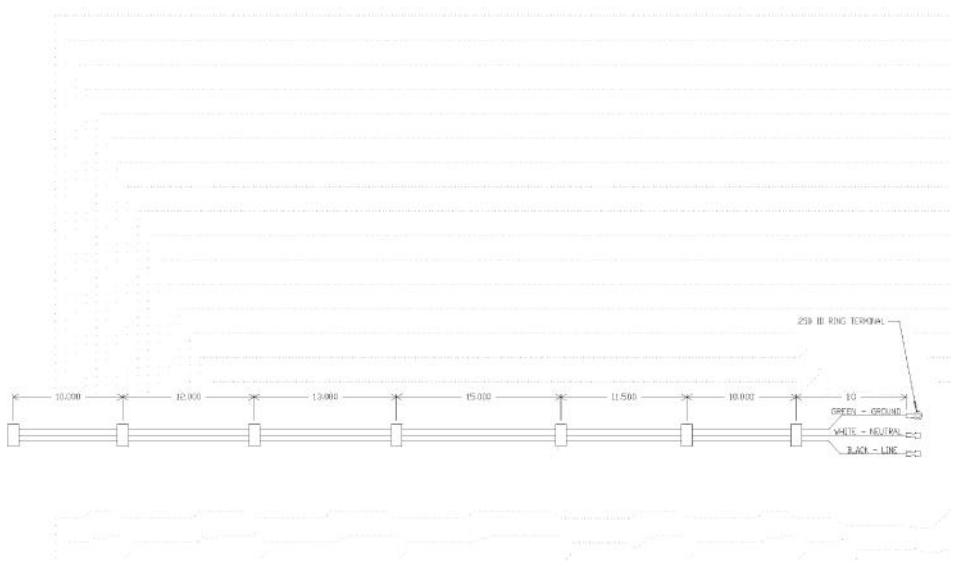

Ref #	Part Number	Qty.	Description
1	PK000008		DRIP TRAY GUIDE - RH
2	PD020049		NO.10 X 1 1/4 PH. PAN HD. T(A)
3	PD040028		BUSHING(.194ID/.750OD/.750LONG)
4	A20010693		DRIP TRAY HANDLE BACK 48
5	PD040004		GROMMET BUMPER
6	G30010697		DRIP TRAY HANDLE ASSY 48
	G93011461PVD		DRIP TRAY HANDLE ASSY 48 PVD
7	PK000007		DRIP TRAY GUIDE - LH (VGRT)
8	PC040010		POP RIVET
9	G30013336		48 DRIP TRAY ASSY. 6Q &4GQ
10	PB080061		GREASE PAN

1