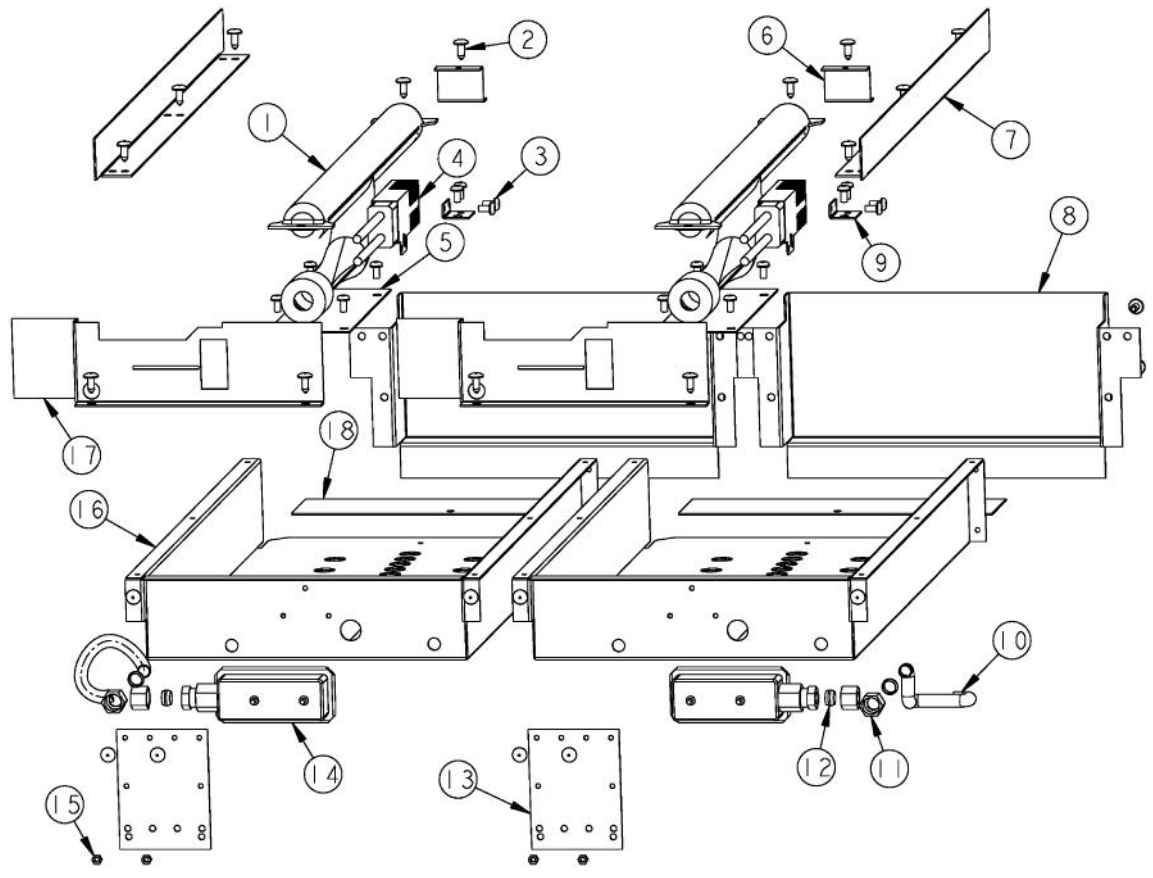

Ref #	Part Number	Qty.	Description
1	PB050077		GRILL BURNER
2	PD020002		10 X 1/2 PH.TR.HD.SMS.
3	PD020004		10X3/8PH.HD.TYPE 25 REPL PD040125
4	PB040001		IGNITOR - (ALL RANGES)
5	A1001636		GRIDDLE VENTURI COVER
6	A2002847		SUPT-GRIDDLE BURNER
7	A2002896		GRIDDLE BOX EXTENSION (LH / RH)
8	A2002899		GRIDDLE FLUE BOX
9	A2001300		GRIDDLE IGNITOR BRKT
10	PB020116		TUBING - 10 FLEXIBLE 12 & 24
11	PB040051		3/8CC FEMALE COMP. FITTING
12	PB040049		3/8 XBRX FERRULE (FOR 3/8CC FEMALE
13	A1001198		THERMAL VALVE BRKT
14	PB010004		SINGLE SAFETY VALVE (NAT. GRIDDLE)
15	PD030012		6-32 HEX NUT
16	A2007610		GRIDDLE BOX - VGIC4854G
17	A2002001		GRIDDLE HEAT BAFFLE - SLOT SUPT
18	A1008475		GRIDDLE FLUE DIVERTER