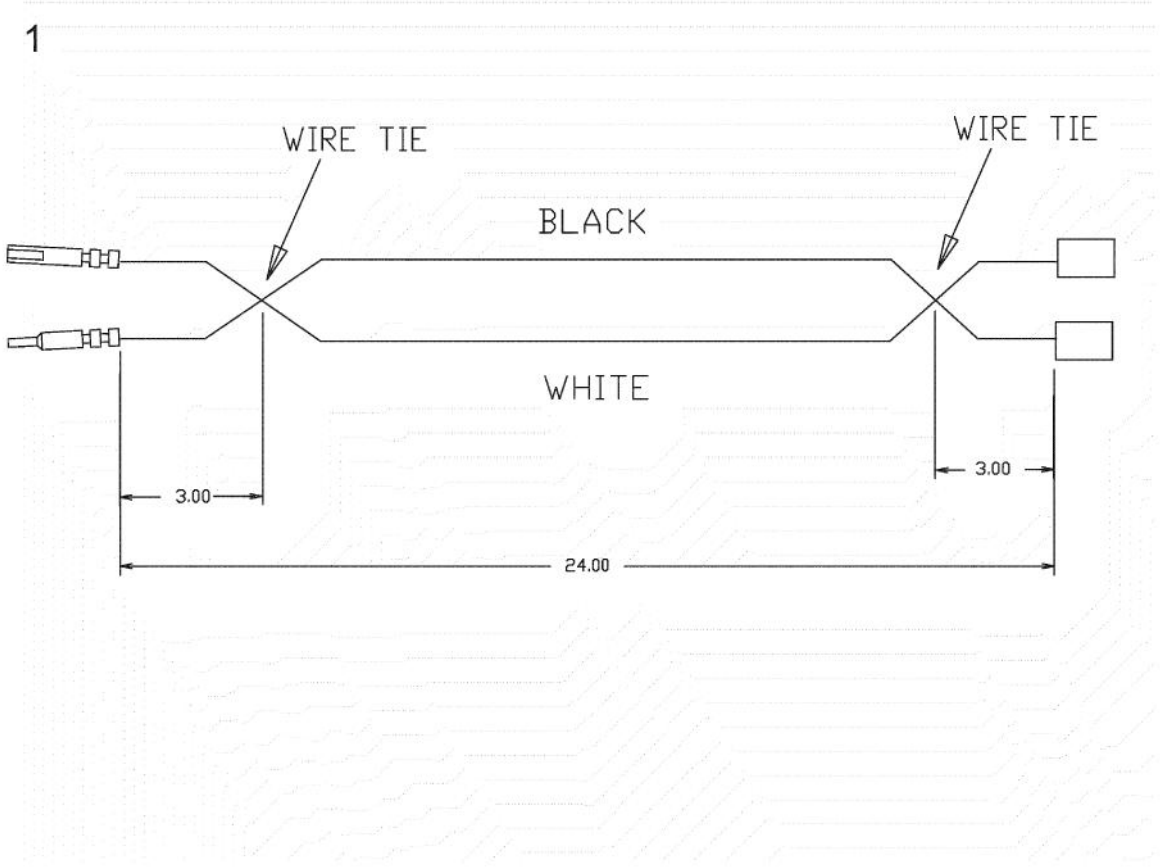

Ref #	Part Number	Qty.	Description
1	000647-000		IRIS IGNITOR WIRE, FRONT BURNER
2	000648-000		IRIS IGNITOR WIRE, BACK BURNER