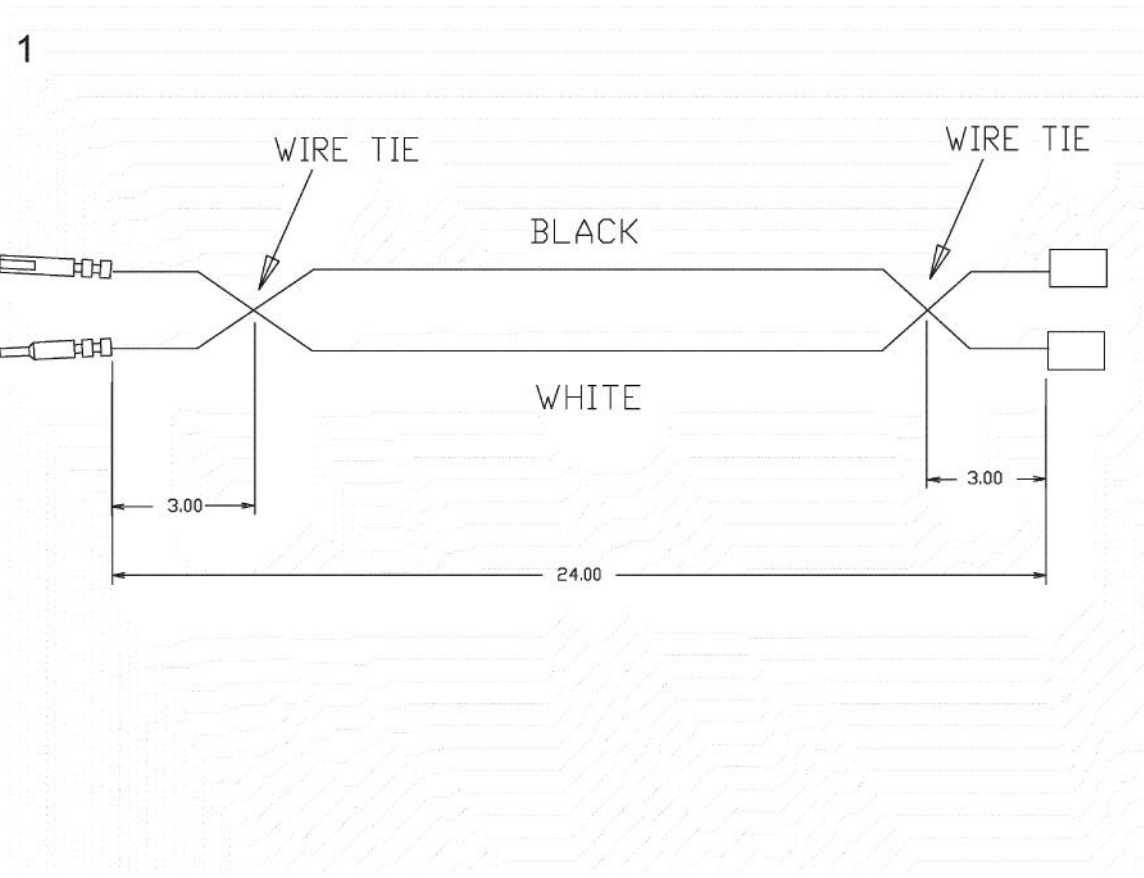

Ref #	Part Number	Qty.	Description
1	PC040010		POP RIVET
2	PK000007		DRIP TRAY GUIDE - LH (VGRT)
3	A2001912		BURNER BOX SIDE LH
4	B2001920		SIDE PANEL-LH (VGRT)
5	PE070128		SUPPLY CORD (VGRT/SC/SS/RC)
6	PD040005		SNAP BUSHING - 7/8
7	PD020010		10 X 3/8 GREEN GROUNDING SCREW
8	A2001911		BURNER BOX SIDE RH
9	PK000008		DRIP TRAY GUIDE - RH
10	PD020002		10 X 1/2 PH.TR.HD.SMS.
11	B2001919		SIDE PANEL-RH (VGRT)

Ref #	Part Number	Qty.	Description
1	PK000008		DRIP TRAY GUIDE - RH
2	PD020049		NO.10 X 1 1/4 PH. PAN HD. T(A)
3	PD040028		BUSHING(.194ID/.750OD/.750LONG)
4	A20010693		DRIP TRAY HANDLE BACK 48
5	PD040004		GROMMET BUMPER
6	G30010697		DRIP TRAY HANDLE ASSY 48
	G93011461PVD		DRIP TRAY HANDLE ASSY 48 PVD
7	PK000007		DRIP TRAY GUIDE - LH (VGRT)
8	PC040010		POP RIVET
9	G30013336		48 DRIP TRAY ASSY. 6Q &4GQ
10	PB080061		GREASE PAN

1

2

Ref #	Part Number	Qty.	Description
1	000647-000		IRIS IGNITOR WIRE, FRONT BURNER
2	000648-000		IRIS IGNITOR WIRE, BACK BURNER

1

<u>Ref #</u>	<u>Part Number</u>	<u>Qty.</u>	<u>Description</u>
1	000649-000		IRIS IGNITOR WIRE, GRILL

Ref #	Part Number	Qty.	Description
1	000837-000		VGRT SUPPLY CORD JUMPER

1

Ref #	Part Number	Qty.	Description
1	000878-000		IRIS POWER JUMPER W/GRIDDLE

1

Ref #	Part Number	Qty.	Description
1	000879-000		GRIDDLE HARNESS W/IRIS