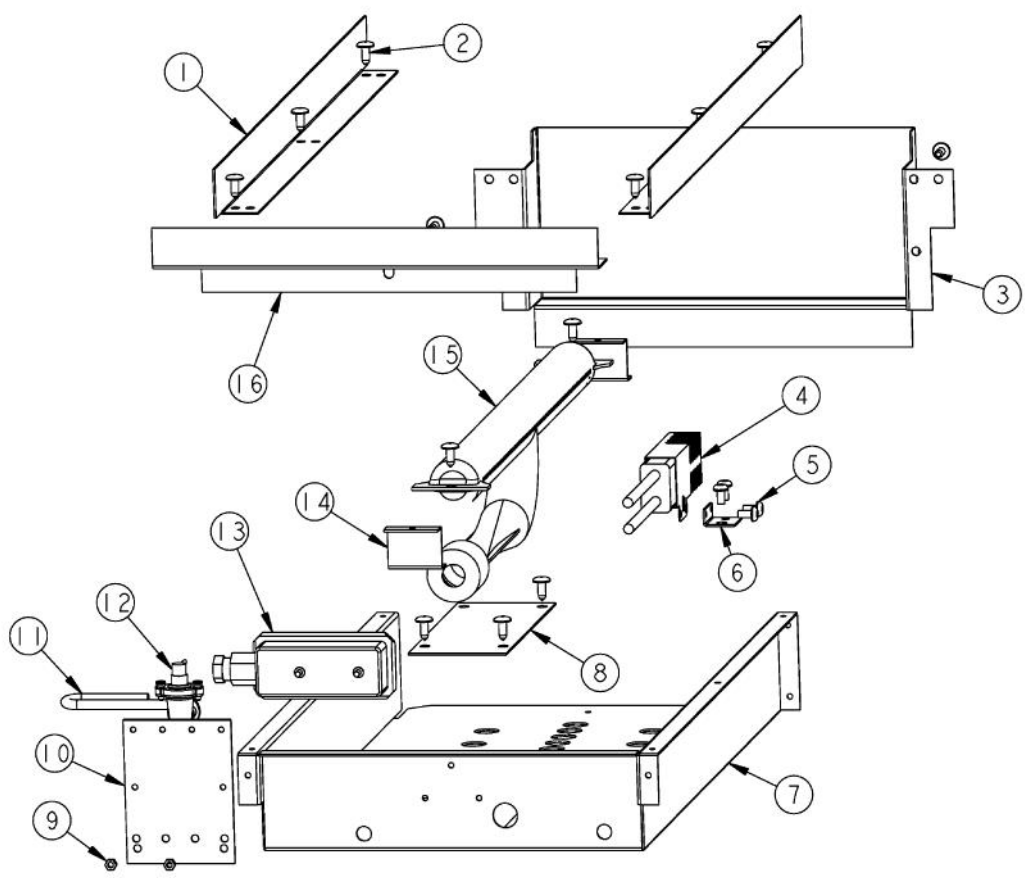

Ref #	Part Number	Qty.	Description
1	A2002896		GRIDDLE BOX EXTENSION (LH / RH)
2	PD020002		10 X 1/2 PH.TR.HD.SMS.
3	A2002899		GRIDDLE FLUE BOX
4	PB040001		IGNITOR - (ALL RANGES)
5	PD020044		NO.8-32 X 1/4 PH. TR. HD. M.S.
6	A2001300		GRIDDLE IGNITOR BRKT
7	A2007610		GRIDDLE BOX - VGIC4854G
8	A1001636		GRIDDLE VENTURI COVER
9	PD030012		6-32 HEX NUT
10	A1001198		THERMAL VALVE BRKT
11	PB020116		TUBING - 10 FLEXIBLE 12 & 24
12	PB030007		SHUT OFF VALVE
13	PB010004		SINGLE SAFETY VALVE (NAT. GRIDDLE)
14	A2002847		SUPT-GRIDDLE BURNER
15	PB020077		GRIDDLE BURNER
16	A2002898		GRIDDLE BOX EXTENSION FRONT