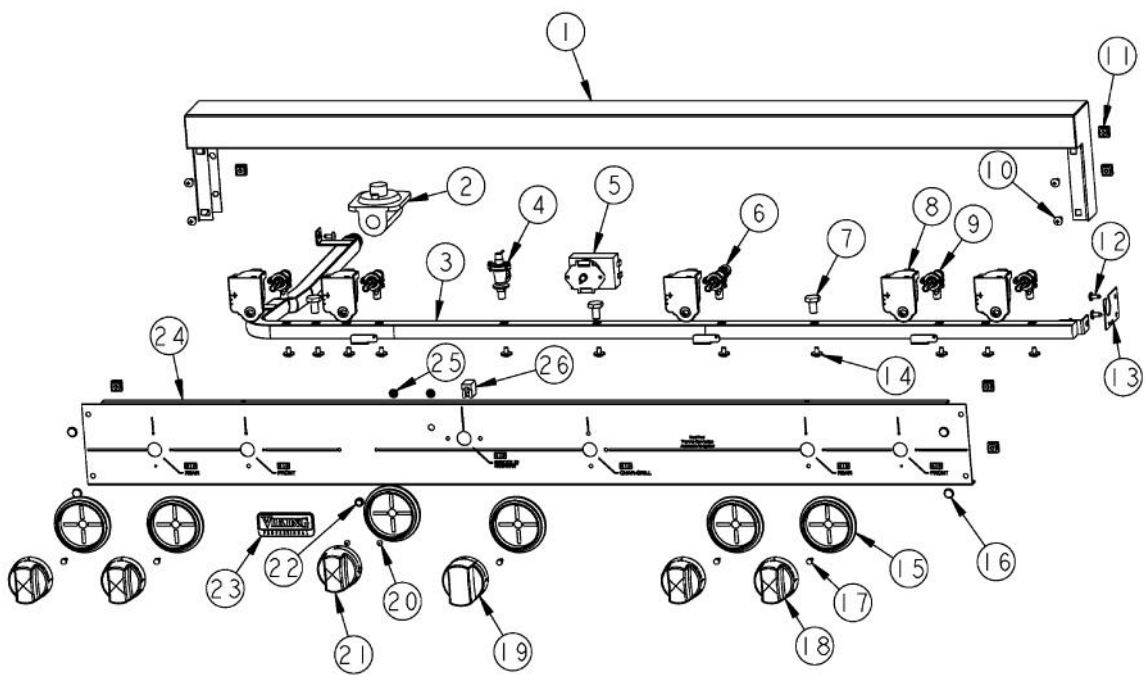

[Find Your VIKING Range Hoods Parts - Select From 411 Models](#)

----- Manual continues below -----

Ref #	Part Number	Qty.	Description
1	G3001584		LANDING LGD 48
2	PA070001		PRESSURE REGULATOR (NAT.)
3	PA050115		UNIVERSAL 48 MANIFOLD
4	PB030007		SHUT OFF VALVE
5	PB010264		GRIDDLE THERMOSTAT
6	PA010159		SUB TO 003536-000 - RANGE GRILL VALVE
7	PA010012		ROPER PLUG
8	PA020058		IRIS SINGLE SPARK MODULE
9	PA010157		SUB TO 003515-000 - RANGE TOP BURNER VALVE
10	PD010003		10-24 X 1/2 PH.TR.HD.SERD.M.S.
11	PD030005		SELF RETAINING NUT
12	PD020002		10 X 1/2 PH.TR.HD.SMS.
13	A1001138		MANIFOLD BRKT
14	PD010012		VALVE BOLT 1/4-20 UNC-2B 5/16 M.S.
15	PB010208		BEZEL, CHROME PLATE
	PB010209		BEZEL BRASS
16	PD020033		SRW-NO. 10-24X1/2T(23)PH.WFR HD (NKL)
17	PD020067		NO.6 X 3/8 PAN PHIL. TEK SS
18	PB010206		VGSC,VGRC,VGRT TOP BURNER KNOB(BK)
	PB010207		VGSC,VGRC,VGRT TOP BURNER KNOB(WH)
19	PA010122		VGRC/IC/RT GRILL KNOB (BK)
	PA010123		VGRC/IC/RT GRILL KNOB (WH)
20	PD020006		NO.6-32 X 1/4 PH.PAN HD. T(F)
21	PB010103		GRIDDLE KNOB N/S XBKX
	PB010104		GRIDDLE KNOB N/S XWHX
22	PE050023		OVEN IND. LIGHT (LENS & BEZEL)
23	PE010142		3 LOGO XBKXXCHROME
	PE010143		3 LOGO BK/BR
	PE010144		3 LOGO XWHXCHROME
	PE010145		LOGO - WH / BR
24	B9202379		CTRL PAN- (VGRT480-4GQ)XSLK SCR
	C9202379AL		CONTROL PANEL VGRT480-4GQ XALX SILK SCR
	C9202379BK		CTRL PAN- XBKX (VGRT480-4GQ)XSLK
	C9202379BT		CONTROL PANEL VGRT480-4GQ XBTX SILK SCR
	C9202379BU		CONTROL PANEL VGRT480-4GQ XBUX SILK SCR
	C9202379CB		CONTROL PANEL VGRT480-4GQ XCBX SILK SCR
	C9202379EP		CONTROL PANEL VGRT480-4GQ XEPX SILK SCR
	C9202379FG		CONTROL PANEL VGRT480-4GQ XFGX SILK SCR
	C9202379GG		CONTROL PANEL VGRT480-4GQ XGGX SILK SCR
	C9202379LE		CONTROL PANEL VGRT480-4GQ XLEX SILK SCR
	C9202379MJ		CONTROL PANEL VGRT480-4GQ XMJX SILK SCR
	C9202379SG		CONTROL PANEL VGRT480-4GQ XSGX SILK SCR
	C9202379VB		CONTROL PANEL VGRT480-4GQ XVBX SILK SCR
	C9202379WH		CTRL PAN- XWHX (VGRT480-4GQ)XSLK S
25	PD030006		CAPPED WASHER PAL NUT
26	PE050024		OVEN IND. LIGHT (LIGHT HOUSING)