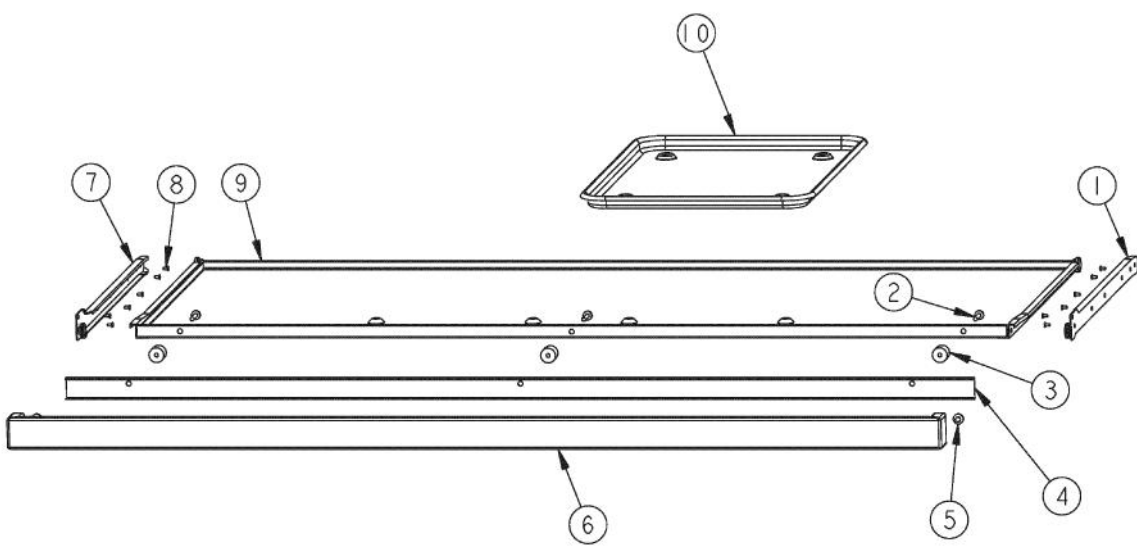

Ref #	Part Number	Qty.	Description
1	PK000008		DRIP TRAY GUIDE - RH
2	PD020049		NO.10 X 1 1/4 PH. PAN HD. T(A)
3	PD040028		BUSHING(.194ID/.750OD/.750LONG)
4	A20010693		DRIP TRAY HANDLE BACK 48
5	PD040004		GROMMET BUMPER
6	G30010697		DRIP TRAY HANDLE ASSY 48
	G93011461PVD		DRIP TRAY HANDLE ASSY 48 PVD
7	PK000007		DRIP TRAY GUIDE - LH (VGRT)
8	PC040010		POP RIVET
9	G30013336		48 DRIP TRAY ASSY. 6Q &4GQ
10	PB080061		GREASE PAN