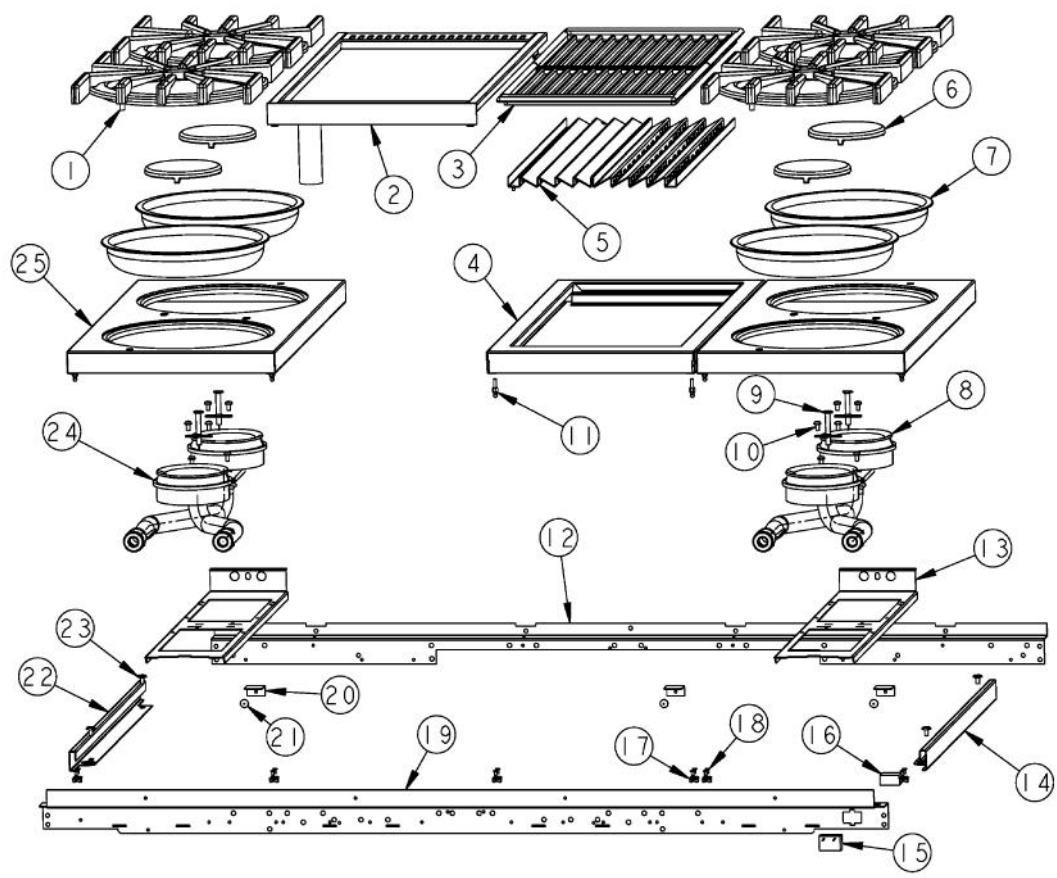

[Find Your VIKING Range Hoods Parts - Select From 411 Models](#)

----- Manual continues below -----

Ref #	Part Number	Qty.	Description
1	G3001584		LANDING LGD 48
2	PA070001		PRESSURE REGULATOR (NAT.)
3	PA050115		UNIVERSAL 48 MANIFOLD
4	PB030007		SHUT OFF VALVE
5	PB010264		GRIDDLE THERMOSTAT
6	PA010159		SUB TO 003536-000 - RANGE GRILL VALVE
7	PA010012		ROPER PLUG
8	PA020058		IRIS SINGLE SPARK MODULE
9	PA010157		SUB TO 003515-000 - RANGE TOP BURNER VALVE
10	PD010003		10-24 X 1/2 PH.TR.HD.SERD.M.S.
11	PD030005		SELF RETAINING NUT
12	PD020002		10 X 1/2 PH.TR.HD.SMS.
13	A1001138		MANIFOLD BRKT
14	PD010012		VALVE BOLT 1/4-20 UNC-2B 5/16 M.S.
15	PB010208		BEZEL, CHROME PLATE
	PB010209		BEZEL BRASS
16	PD020033		SRW-NO. 10-24X1/2T(23)PH.WFR HD (NKL)
17	PD020067		NO.6 X 3/8 PAN PHIL. TEK SS
18	PB010206		VGSC,VGRC,VGRT TOP BURNER KNOB(BK)
	PB010207		VGSC,VGRC,VGRT TOP BURNER KNOB(WH)
19	PA010122		VGRC/IC/RT GRILL KNOB (BK)
	PA010123		VGRC/IC/RT GRILL KNOB (WH)
20	PD020006		NO.6-32 X 1/4 PH.PAN HD. T(F)
21	PB010103		GRIDDLE KNOB N/S XBKX
	PB010104		GRIDDLE KNOB N/S XWHX
22	PE050023		OVEN IND. LIGHT (LENS & BEZEL)
23	PE010142		3 LOGO XBKXXCHROME
	PE010143		3 LOGO BK/BR
	PE010144		3 LOGO XWHXCHROME
	PE010145		LOGO - WH / BR
24	B9202379		CTRL PAN- (VGRT480-4GQ)XSLK SCR
	C9202379AL		CONTROL PANEL VGRT480-4GQ XALX SILK SCR
	C9202379BK		CTRL PAN- XBKX (VGRT480-4GQ)XSLK
	C9202379BT		CONTROL PANEL VGRT480-4GQ XBTX SILK SCR
	C9202379BU		CONTROL PANEL VGRT480-4GQ XBUX SILK SCR
	C9202379CB		CONTROL PANEL VGRT480-4GQ XCBX SILK SCR
	C9202379EP		CONTROL PANEL VGRT480-4GQ XEPX SILK SCR
	C9202379FG		CONTROL PANEL VGRT480-4GQ XFGX SILK SCR
	C9202379GG		CONTROL PANEL VGRT480-4GQ XGGX SILK SCR
	C9202379LE		CONTROL PANEL VGRT480-4GQ XLEX SILK SCR
	C9202379MJ		CONTROL PANEL VGRT480-4GQ XMJX SILK SCR
	C9202379SG		CONTROL PANEL VGRT480-4GQ XSGX SILK SCR
	C9202379VB		CONTROL PANEL VGRT480-4GQ XVBX SILK SCR
	C9202379WH		CTRL PAN- XWHX (VGRT480-4GQ)XSLK S
25	PD030006		CAPPED WASHER PAL NUT
26	PE050024		OVEN IND. LIGHT (LIGHT HOUSING)