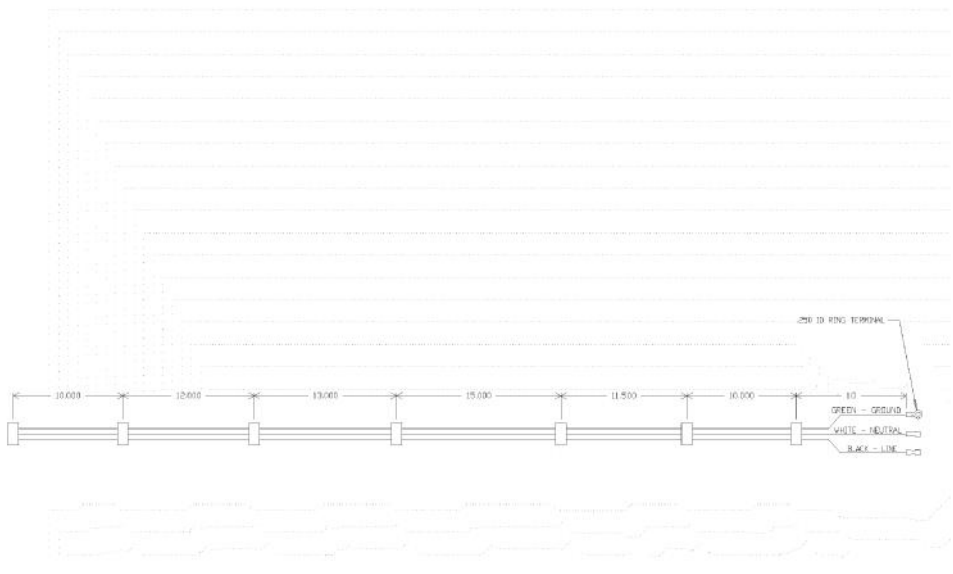

Ref #	Part Number	Qty.	Description
1	000837-000		VGRT SUPPLY CORD JUMPER

1

Ref #	Part Number	Qty.	Description
1	000878-000		IRIS POWER JUMPER W/GRIDDLE

1

Ref #	Part Number	Qty.	Description
1	000879-000		GRIDDLE HARNESS W/IRIS

1

Ref #	Part Number	Qty.	Description
1	PE070891		IRIS HARNESS - 48