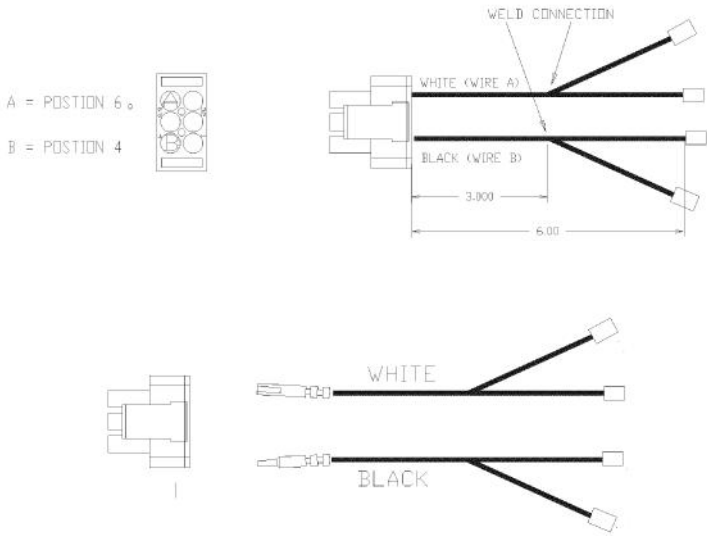

1

2

Ref #	Part Number	Qty.	Description
1	000647-000		IRIS IGNITOR WIRE, FRONT BURNER
2	000648-000		IRIS IGNITOR WIRE, BACK BURNER

1

<u>Ref #</u>	<u>Part Number</u>	<u>Qty.</u>	<u>Description</u>
1	000649-000		IRIS IGNITOR WIRE, GRILL

Ref #	Part Number	Qty.	Description
1	000837-000		VGRT SUPPLY CORD JUMPER

1

Ref #	Part Number	Qty.	Description
1	000878-000		IRIS POWER JUMPER W/GRIDDLE

1

Ref #	Part Number	Qty.	Description
1	000879-000		GRIDDLE HARNESS W/IRIS