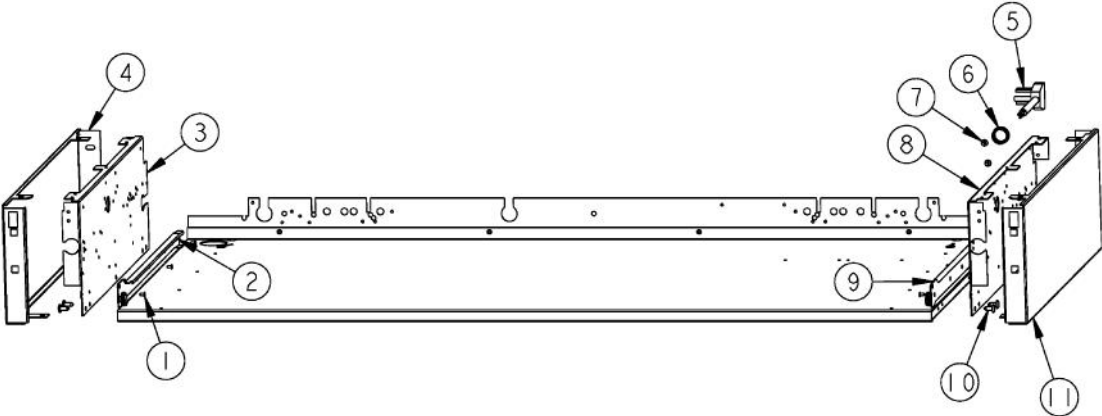

Ref #	Part Number	Qty.	Description
1	PC040010		POP RIVET
2	PK000007		DRIP TRAY GUIDE - LH (VGRT)
3	A2001912		BURNER BOX SIDE LH
4	B2001920		SIDE PANEL-LH (VGRT)
5	PE070128		SUPPLY CORD (VGRT/SC/SS/RC)
6	PD040005		SNAP BUSHING - 7/8
7	PD020010		10 X 3/8 GREEN GROUNDING SCREW
8	A2001911		BURNER BOX SIDE RH
9	PK000008		DRIP TRAY GUIDE - RH
10	PD020002		10 X 1/2 PH.TR.HD.SMS.
11	B2001919		SIDE PANEL-RH (VGRT)