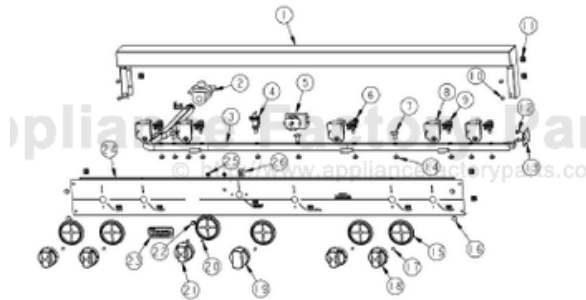

[Find Your VIKING Range Hoods Parts - Select From 411 Models](#)

----- Manual continues below -----

Ref #	Part Number	Qty.	Description
1	G3001584		LANDING LGD 48
2	PA070001		PRESSURE REGULATOR (NAT.)
3	PA050115		UNIVERSAL 48 MANIFOLD
4	PB030007		SHUT OFF VALVE
5	PB010264		GRIDDLE THERMOSTAT
6	PA010159		SUB TO 003536-000 - RANGE GRILL VALVE
7	PA010012		ROPER PLUG
8	PA020058		IRIS SINGLE SPARK MODULE
9	PA010157		SUB TO 003515-000 - RANGE TOP BURNER VALVE
10	PD010003		10-24 X 1/2 PH.TR.HD.SERD.M.S.
11	PD030005		SELF RETAINING NUT
12	PD020002		10 X 1/2 PH.TR.HD.SMS.
13	A1001138		MANIFOLD BRKT
14	PD010012		VALVE BOLT 1/4-20 UNC-2B 5/16 M.S.
15	PB010208		BEZEL, CHROME PLATE
	PB010209		BEZEL BRASS
16	PD020033		SRW-NO. 10-24X1/2T(23)PH.WFR HD (NKL)
17	PD020067		NO.6 X 3/8 PAN PHIL. TEK SS
18	PB010206		VGSC,VGRC,VGRT TOP BURNER KNOB(BK)
	PB010207		VGSC,VGRC,VGRT TOP BURNER KNOB(WH)
19	PA010122		VGRC/IC/RT GRILL KNOB (BK)
	PA010123		VGRC/IC/RT GRILL KNOB (WH)
20	PD020006		NO.6-32 X 1/4 PH.PAN HD. T(F)
21	PB010103		GRIDDLE KNOB N/S XBKX
	PB010104		GRIDDLE KNOB N/S XWHX
22	PE050023		OVEN IND. LIGHT (LENS & BEZEL)
23	PE010142		3 LOGO XBKXXCHROME
	PE010143		3 LOGO BK/BR
	PE010144		3 LOGO XWHXCHROME
	PE010145		LOGO - WH / BR
24	B9202379		CTRL PAN- (VGRT480-4GQ)XSLK SCR
	C9202379AL		CONTROL PANEL VGRT480-4GQ XALX SILK SCR
	C9202379BK		CTRL PAN- XBKX (VGRT480-4GQ)XSLK
	C9202379BT		CONTROL PANEL VGRT480-4GQ XBTX SILK SCR
	C9202379BU		CONTROL PANEL VGRT480-4GQ XBUX SILK SCR
	C9202379CB		CONTROL PANEL VGRT480-4GQ XCBX SILK SCR
	C9202379EP		CONTROL PANEL VGRT480-4GQ XEPX SILK SCR
	C9202379FG		CONTROL PANEL VGRT480-4GQ XFGX SILK SCR
	C9202379GG		CONTROL PANEL VGRT480-4GQ XGGX SILK SCR
	C9202379LE		CONTROL PANEL VGRT480-4GQ XLEX SILK SCR
	C9202379MJ		CONTROL PANEL VGRT480-4GQ XMJX SILK SCR
	C9202379SG		CONTROL PANEL VGRT480-4GQ XSGX SILK SCR
	C9202379VB		CONTROL PANEL VGRT480-4GQ XVBX SILK SCR
	C9202379WH		CTRL PAN- XWHX (VGRT480-4GQ)XSLK S
25	PD030006		CAPPED WASHER PAL NUT
26	PE050024		OVEN IND. LIGHT (LIGHT HOUSING)