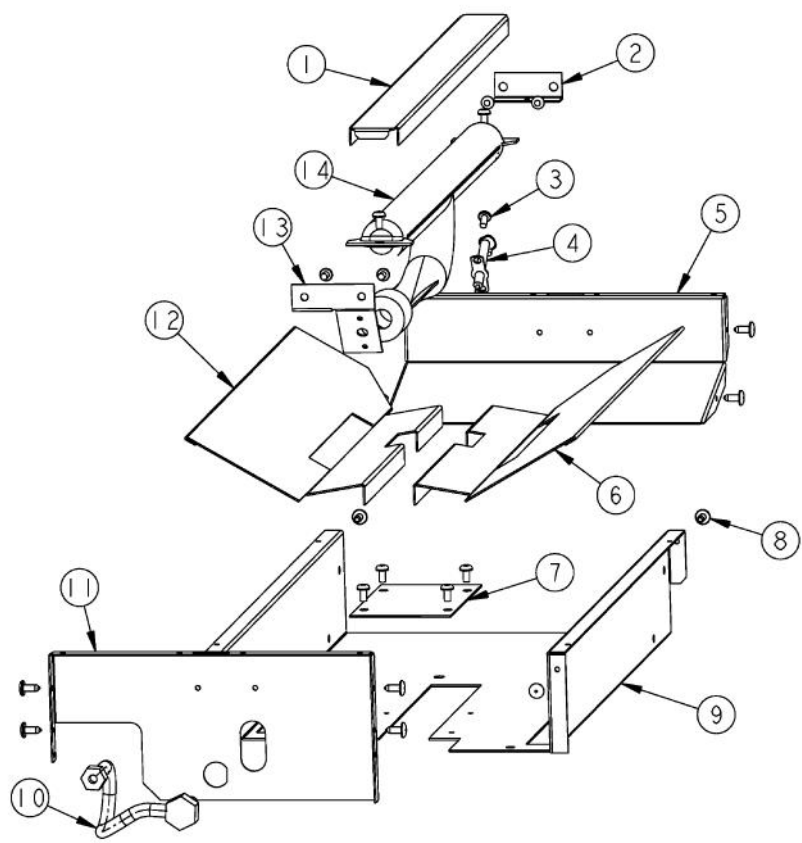

Ref #	Part Number	Qty.	Description
1	B2001140		GRILL FLAME SHIELD (VGRT)
2	A2001132		REAR GRILL BURNER BRKT (VGRT)
3	PD020004		10X3/8PH.HD.TYPE 25 REPL PD040125
4	PA020028		SPARK IGNITER
5	A2001855		GRILL BACK - (VGRC605)
6	B20010163		HEAT DEFLECTOR
7	A1001862		GRILL VENTURI COVER (VGRC605)
8	PD020002		10 X 1/2 PH.TR.HD.SMS.
9	A2001852		GRILL BOX - (VGRC605)
10	PB020025		TUBING-GRILL (REVISED) REP PB020021
11	A2001631		GRILL BOX FRONT (VGRC)
12	B2009846		HEAT DEFLECTOR
13	A2001633		GRILL FRONT SPARKER BRKT (VGRC)
14	PB050077		GRILL BURNER