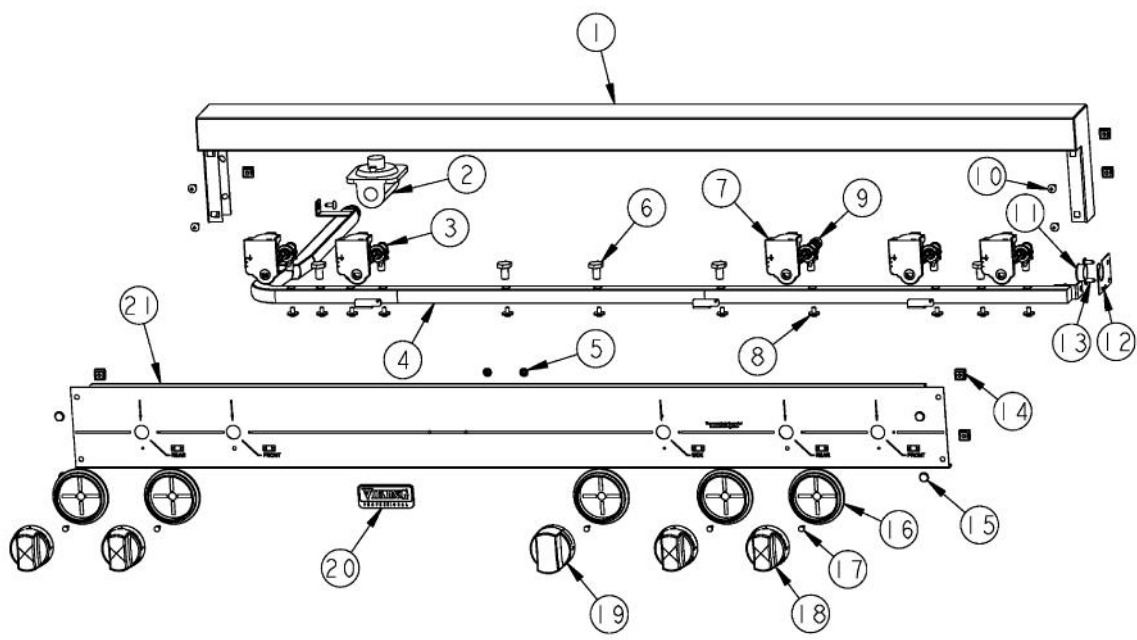

Ref #	Part Number	Qty.	Description
1	G3001584		LANDING LGD 48
2	PA070001		PRESSURE REGULATOR (NAT.)
3	PA010157		SUB TO 003515-000 - RANGE TOP BURNER VALVE
4	PA050115		UNIVERSAL 48 MANIFOLD
5	PD030006		CAPPED WASHER PAL NUT
6	PA010012		ROPER PLUG
7	PA020058		IRIS SINGLE SPARK MODULE
8	PD010012		VALVE BOLT 1/4-20 UNC-2B 5/16 M.S.
9	PA010196		SUB TO 003544-000 - WOK VALVE
10	PD010003		10-24 X 1/2 PH.TR.HD.SERD.M.S.
11	PD040005		SNAP BUSHING - 7/8
12	A1001138		MANIFOLD BRKT
13	PD020002		10 X 1/2 PH.TR.HD.SMS.
14	PD030005		SELF RETAINING NUT
15	PD020033		SRW-NO.10-24X1/2T(23)PH.WFR HD (NKL)
16	PB010208		BEZEL, CHROME PLATE
	PB010209		BEZEL BRASS
17	PD020067		NO.6 X 3/8 PAN PHIL. TEK SS
18	PB010206		VGSC,VGRC,VGRT TOP BURNER KNOB(BK)
	PB010207		VGSC,VGRC,VGRT TOP BURNER KNOB(WH)
19	PA010122		VGRC/IC/RT GRILL KNOB (BK)
	PA010123		VGRC/IC/RT GRILL KNOB (WH)
20	PE010142		3 LOGO XBKXXCHROME
	PE010143		3 LOGO BK/BR
	PE010144		3 LOGO XWHXCHROME
	PE010145		LOGO - WH / BR
21	B9202379		CTRL PAN- (VGRT480-4GQ )XSLK SCR
	C9202379AL		CONTROL PANEL VGRT480-4GQ XALX SILK SCR
	C9202379BK		CTRL PAN- XBKX (VGRT480-4GQ )XSLK
	C9202379BT		CONTROL PANEL VGRT480-4GQ XBTX SILK SCR
	C9202379BU		CONTROL PANEL VGRT480-4GQ XBUX SILK SCR
	C9202379CB		CONTROL PANEL VGRT480-4GQ XCBX SILK SCR
	C9202379EP		CONTROL PANEL VGRT480-4GQ XEPX SILK SCR
	C9202379FG		CONTROL PANEL VGRT480-4GQ XFGX SILK SCR
	C9202379GG		CONTROL PANEL VGRT480-4GQ XGGX SILK SCR
	C9202379LE		CONTROL PANEL VGRT480-4GQ XLEX SILK SCR
	C9202379MJ		CONTROL PANEL VGRT480-4GQ XMJX SILK SCR
	C9202379SG		CONTROL PANEL VGRT480-4GQ XSGX SILK SCR
	C9202379VB		CONTROL PANEL VGRT480-4GQ XVBX SILK SCR
	C9202379WH		CTRL PAN- XWHX (VGRT480-4GQ )XSLK S