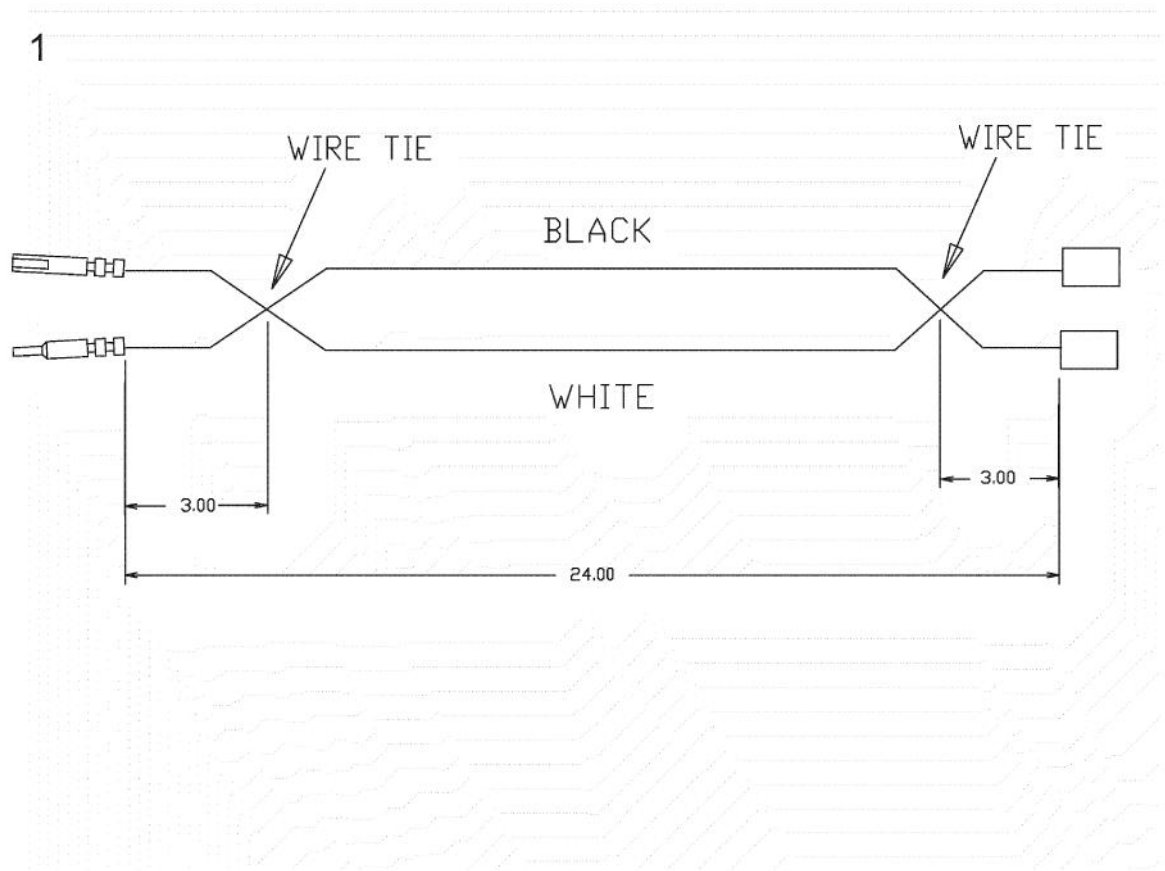

Ref #	Part Number	Qty.	Description
1	000647-000		IRIS IGNITOR WIRE, FRONT BURNER
2	000648-000		IRIS IGNITOR WIRE, BACK BURNER