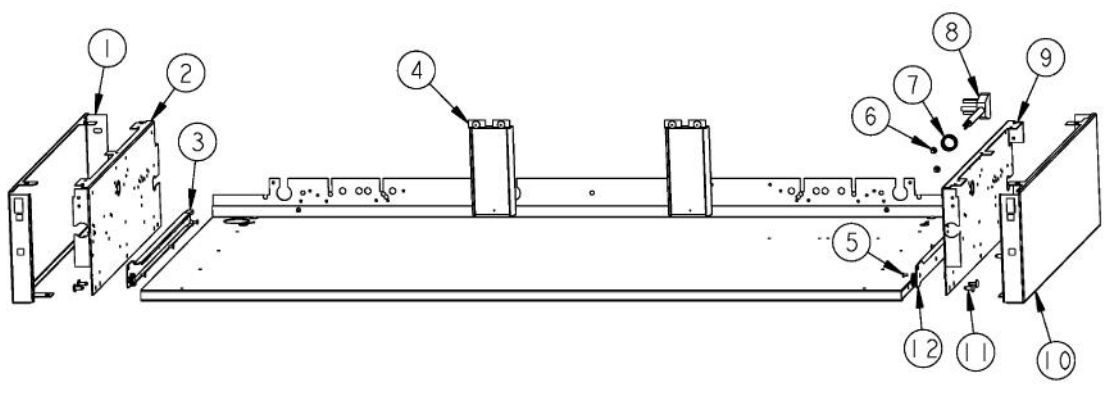

Ref #	Part Number	Qty.	Description
1	B2001920		SIDE PANEL-LH (VGRT)
2	A2001912		BURNER BOX SIDE LH
3	PK000007		DRIP TRAY GUIDE - LH (VGRT)
4	A2001179		BACK SUPT (VGRT)
5	PC040010		POP RIVET
6	PD020010		10 X 3/8 GREEN GROUNDING SCREW
7	PD040005		SNAP BUSHING - 7/8
8	PE070128		SUPPLY CORD (VGRT/SC/SS/RC)
9	A2001911		BURNER BOX SIDE RH
10	B2001919		SIDE PANEL-RH (VGRT)
11	PD020002		10 X 1/2 PH.TR.HD.SMS.
12	PK000008		DRIP TRAY GUIDE - RH