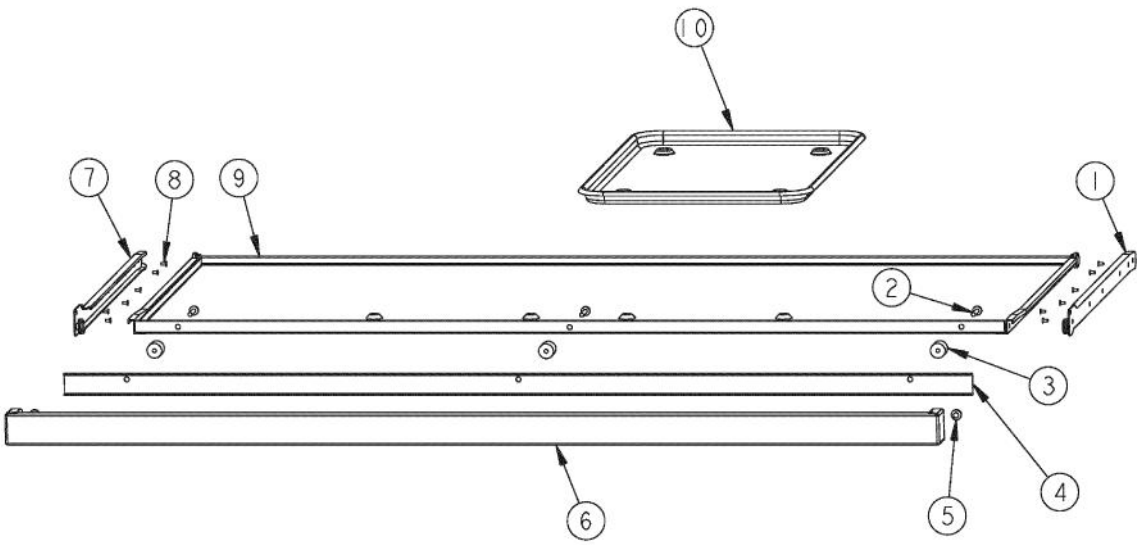

Ref #	Part Number	Qty.	Description
1	PK000008		DRIP TRAY GUIDE - RH
2	PD020049		NO.10 X 1 1/4 PH. PAN HD. T(A)
3	PD040028		BUSHING(.194ID/.750OD/.750LONG)
4	A20010693		DRIP TRAY HANDLE BACK 48
5	PD040004		GROMMET BUMPER
6	G30010697		DRIP TRAY HANDLE ASSY 48
	G93011461PVD		DRIP TRAY HANDLE ASSY 48 PVD
7	PK000007		DRIP TRAY GUIDE - LH (VGRT)
8	PC040010		POP RIVET
9	G30013336		48 DRIP TRAY ASSY. 6Q &4GQ
10	PB080061		GREASE PAN