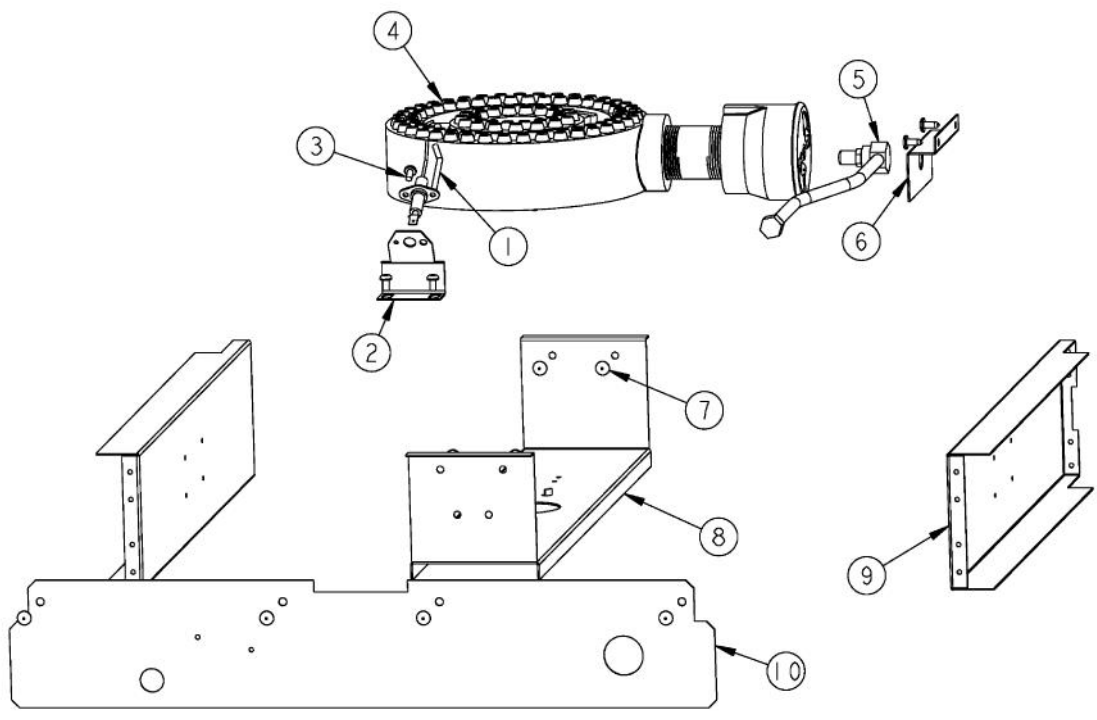

Ref #	Part Number	Qty.	Description
1	PB040160		WOK IGNITER
2	A2004105		SPARK IGNITOR BRKT (24 WOK)
3	PD020004		10X3/8PH.HD.TYPE 25 REPL PD040125
4	G3204100		WOK BURNER ASSY (24 WOK)
5	J5009557		VGRT4804K TUBING
6	A2004107		ORFICE BRKT (24 WOK)
7	PD020002		10 X 1/2 PH.TR.HD.SMS.
8	A2004104		WOK BURNER SUPT (24 WOK)
9	A2009549		WOK SIDE PANEL (VGRT4804K)
10	A1009550		WOK FRONT PANEL (VGRT4804K)