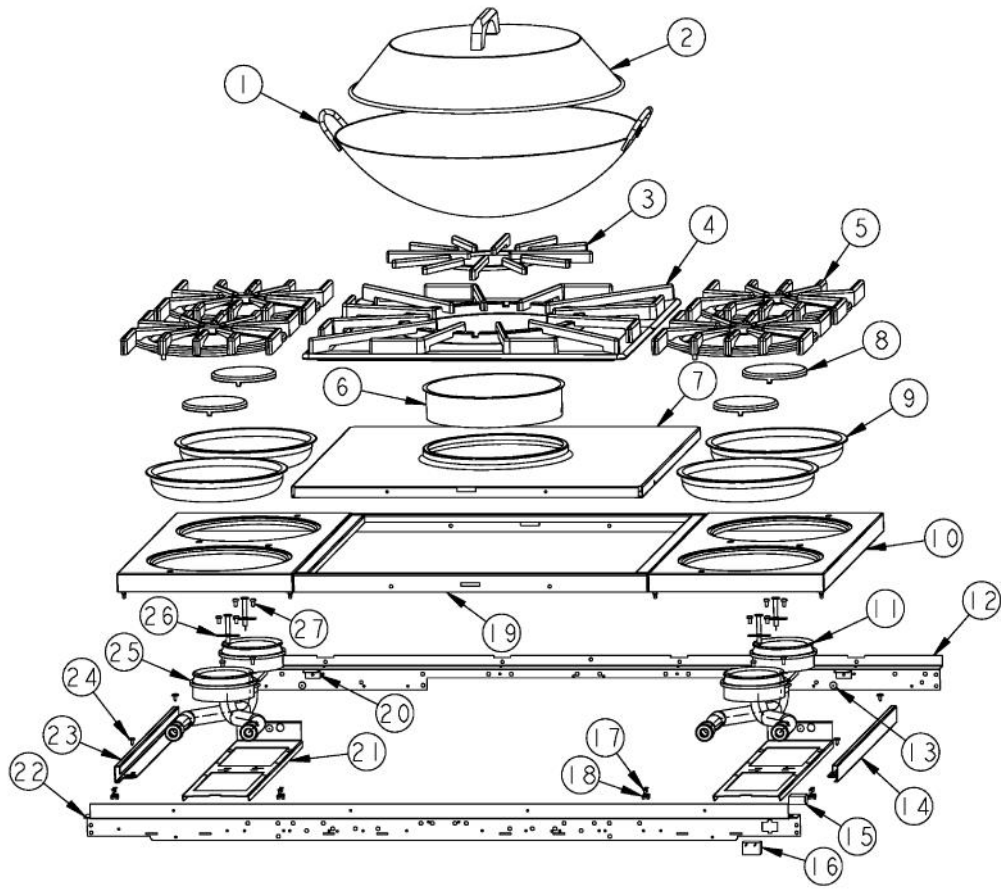

Ref #	Part Number	Qty.	Description
1	G3001584		LANDING LGD 48
2	PA070001		PRESSURE REGULATOR (NAT.)
3	PA010157		SUB TO 003515-000 - RANGE TOP BURNER VALVE
4	PA050115		UNIVERSAL 48 MANIFOLD
5	PD030006		CAPPED WASHER PAL NUT
6	PA010012		ROPER PLUG
7	PA020058		IRIS SINGLE SPARK MODULE
8	PD010012		VALVE BOLT 1/4-20 UNC-2B 5/16 M.S.
9	PA010196		SUB TO 003544-000 - WOK VALVE
10	PD010003		10-24 X 1/2 PH.TR.HD.SERD.M.S.
11	PD040005		SNAP BUSHING - 7/8
12	A1001138		MANIFOLD BRKT
13	PD020002		10 X 1/2 PH.TR.HD.SMS.
14	PD030005		SELF RETAINING NUT
15	PD020033		SRW-NO.10-24X1/2T(23)PH.WFR HD (NKL)
16	PB010208		BEZEL, CHROME PLATE
	PB010209		BEZEL BRASS
17	PD020067		NO.6 X 3/8 PAN PHIL. TEK SS
18	PB010206		VGSC,VGRC,VGRT TOP BURNER KNOB(BK)
	PB010207		VGSC,VGRC,VGRT TOP BURNER KNOB(WH)
19	PA010122		VGRC/IC/RT GRILL KNOB (BK)
	PA010123		VGRC/IC/RT GRILL KNOB (WH)
20	PE010142		3 LOGO XBKXXCHROME
	PE010143		3 LOGO BK/BR
	PE010144		3 LOGO XWHXCHROME
	PE010145		LOGO - WH / BR
21	B9202379		CTRL PAN- (VGRT480-4GQ )XSLK SCR
	C9202379AL		CONTROL PANEL VGRT480-4GQ XALX SILK SCR
	C9202379BK		CTRL PAN- XBKX (VGRT480-4GQ )XSLK
	C9202379BT		CONTROL PANEL VGRT480-4GQ XBTX SILK SCR
	C9202379BU		CONTROL PANEL VGRT480-4GQ XBUX SILK SCR
	C9202379CB		CONTROL PANEL VGRT480-4GQ XCBX SILK SCR
	C9202379EP		CONTROL PANEL VGRT480-4GQ XEPX SILK SCR
	C9202379FG		CONTROL PANEL VGRT480-4GQ XFGX SILK SCR
	C9202379GG		CONTROL PANEL VGRT480-4GQ XGGX SILK SCR
	C9202379LE		CONTROL PANEL VGRT480-4GQ XLEX SILK SCR
	C9202379MJ		CONTROL PANEL VGRT480-4GQ XMJX SILK SCR
	C9202379SG		CONTROL PANEL VGRT480-4GQ XSGX SILK SCR
	C9202379VB		CONTROL PANEL VGRT480-4GQ XVBX SILK SCR
	C9202379WH		CTRL PAN- XWHX (VGRT480-4GQ )XSLK S