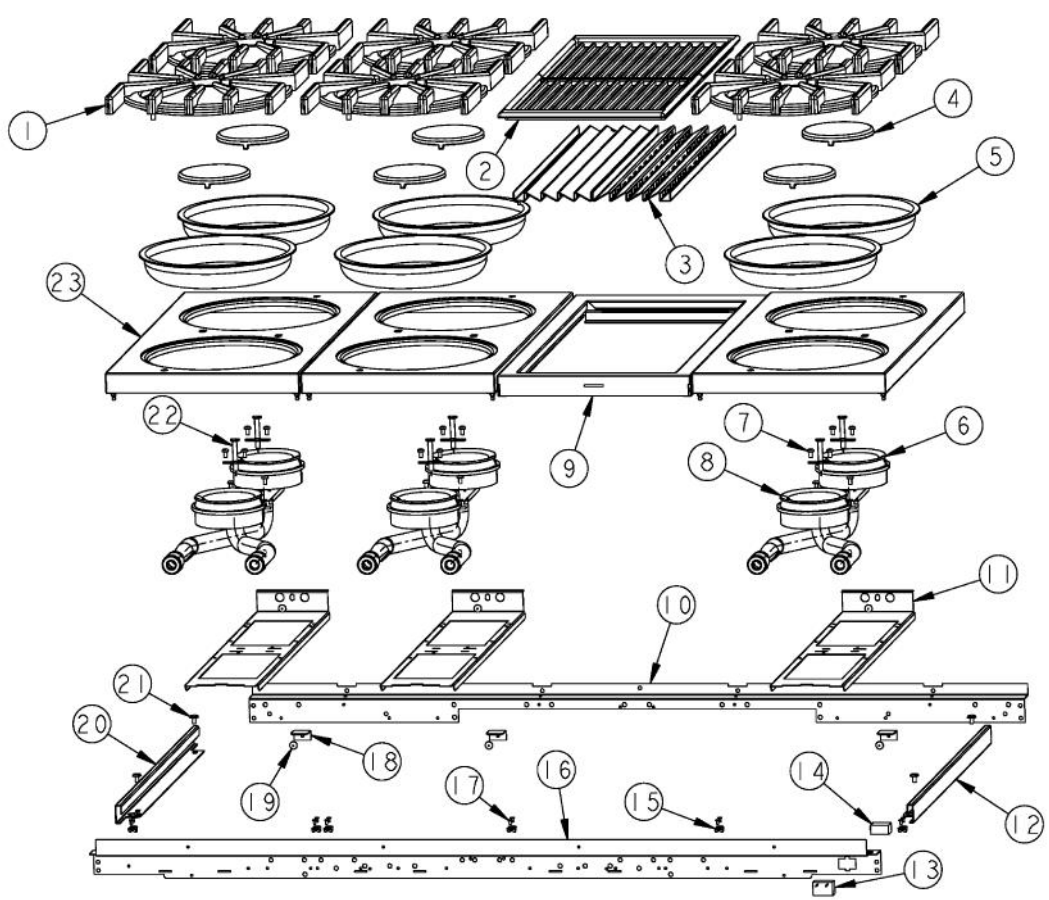

----- Manual continues below -----

Ref #	Part Number	Qty.	Description
1	PD010003		10-24 X 1/2 PH.TR.HD.SERD.M.S.
2	G3001584		LANDING LGD 48
3	PD030005		SELF RETAINING NUT
4	PD020002		10 X 1/2 PH.TR.HD.SMS.
5	A1001138		MANIFOLD BRKT
6	PD010012		VALVE BOLT 1/4-20 UNC-2B 5/16 M.S.
7	PD040005		SNAP BUSHING - 7/8
8	PA010157		SUB TO 003515-000 - RANGE TOP BURNER VALVE
9	PD030006		CAPPED WASHER PAL NUT
10	PA010012		ROPER PLUG
11	PA010159		SUB TO 003536-000 - RANGE GRILL VALVE
12	PA050115		UNIVERSAL 48 MANIFOLD
13	PA020058		IRIS SINGLE SPARK MODULE
14	PA070001		PRESSURE REGULATOR (NAT.)
15	B9202381		CTRL PAN- (VGRT480-6Q)XSLK SCR
	C9202381AL		CONTROL PANEL VGRT480-6Q XALX SILK SCR
	C9202381BK		CTRL PAN- XBKX (VGRT480-6Q) XSLK SC
	C9202381BT		CONTROL PANEL VGRT480-6Q XBTX SILK SCR
	C9202381BU		CONTROL PANEL VGRT480-6Q XBUX SILK SCR
	C9202381CB		CONTROL PANEL VGRT480-6Q XCBX SILK SCR
	C9202381EP		CONTROL PANEL VGRT480-6Q XEPX SILK SCR
	C9202381FG		CONTROL PANEL VGRT480-6Q XFGX SILK SCR
	C9202381GG		CONTROL PANEL VGRT480-6Q XGGX SILK SCR
	C9202381LE		CONTROL PANEL VGRT480-6Q XLEX SILK SCR
	C9202381MJ		CONTROL PANEL VGRT480-6Q XMJX SILK SCR
	C9202381SG		CONTROL PANEL VGRT480-6Q XSGX SILK SCR
	C9202381VB		CONTROL PANEL VGRT480-6Q XVBX SILK SCR
	C9202381WH		CTRL PAN- XWHX (VGRT480-6Q)XSLK S
16	PA010122		VGRC/IC/RT GRILL KNOB (BK)
	PA010123		VGRC/IC/RT GRILL KNOB (WH)
17	PE010142		3 LOGO XBKXXCHROME
	PE010143		3 LOGO BK/BR
	PE010144		3 LOGO XWHXCHROME
	PE010145		LOGO - WH / BR
18	PB010206		VGSC,VGRC,VGRT TOP BURNER KNOB(BK)
	PB010207		VGSC,VGRC,VGRT TOP BURNER KNOB(WH)
19	PD020067		NO.6 X 3/8 PAN PHIL. TEK SS
20	PB010208		BEZEL, CHROME PLATE
	PB010209		BEZEL BRASS
21	PD020033		SRW-NO.10-24X1/2T(23)PH.WFR HD (NKL)