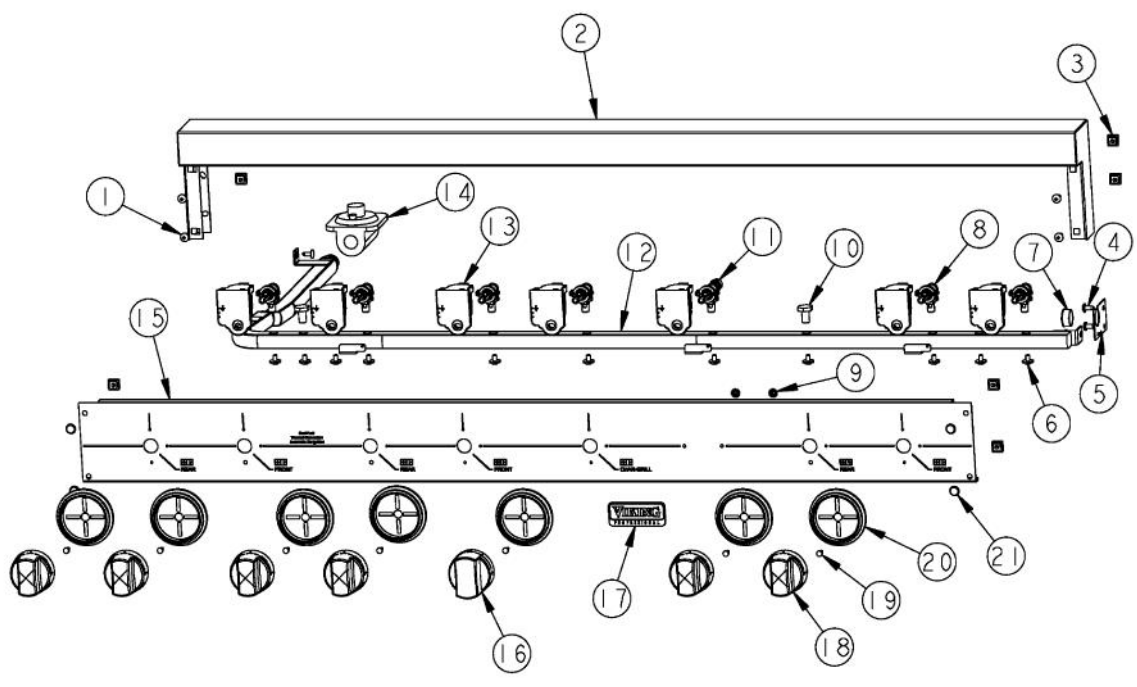

----- Manual continues below -----

Ref #	Part Number	Qty.	Description
1	PD010003		10-24 X 1/2 PH.TR.HD.SERD.M.S.
2	G3001584		LANDING LGD 48
3	PD030005		SELF RETAINING NUT
4	PD020002		10 X 1/2 PH.TR.HD.SMS.
5	A1001138		MANIFOLD BRKT
6	PD010012		VALVE BOLT 1/4-20 UNC-2B 5/16 M.S.
7	PD040005		SNAP BUSHING - 7/8
8	PA010157		SUB TO 003515-000 - RANGE TOP BURNER VALVE
9	PD030006		CAPPED WASHER PAL NUT
10	PA010012		ROPER PLUG
11	PA010159		SUB TO 003536-000 - RANGE GRILL VALVE
12	PA050115		UNIVERSAL 48 MANIFOLD
13	PA020058		IRIS SINGLE SPARK MODULE
14	PA070001		PRESSURE REGULATOR (NAT.)
15	B9202381		CTRL PAN- (VGRT480-6Q)XSLK SCR
	C9202381AL		CONTROL PANEL VGRT480-6Q XALX SILK SCR
	C9202381BK		CTRL PAN- XBKX (VGRT480-6Q) XSLK SC
	C9202381BT		CONTROL PANEL VGRT480-6Q XBTX SILK SCR
	C9202381BU		CONTROL PANEL VGRT480-6Q XBUX SILK SCR
	C9202381CB		CONTROL PANEL VGRT480-6Q XCBX SILK SCR
	C9202381EP		CONTROL PANEL VGRT480-6Q XEPX SILK SCR
	C9202381FG		CONTROL PANEL VGRT480-6Q XFGX SILK SCR
	C9202381GG		CONTROL PANEL VGRT480-6Q XGGX SILK SCR
	C9202381LE		CONTROL PANEL VGRT480-6Q XLEX SILK SCR
	C9202381MJ		CONTROL PANEL VGRT480-6Q XMJX SILK SCR
	C9202381SG		CONTROL PANEL VGRT480-6Q XSGX SILK SCR
	C9202381VB		CONTROL PANEL VGRT480-6Q XVBX SILK SCR
	C9202381WH		CTRL PAN- XWHX (VGRT480-6Q)XSLK S
16	PA010122		VGRC/IC/RT GRILL KNOB (BK)
	PA010123		VGRC/IC/RT GRILL KNOB (WH)
17	PE010142		3 LOGO XBKXXCHROME
	PE010143		3 LOGO BK/BR
	PE010144		3 LOGO XWHXCHROME
	PE010145		LOGO - WH / BR
18	PB010206		VGSC,VGRC,VGRT TOP BURNER KNOB(BK)
	PB010207		VGSC,VGRC,VGRT TOP BURNER KNOB(WH)
19	PD020067		NO.6 X 3/8 PAN PHIL. TEK SS
20	PB010208		BEZEL, CHROME PLATE
	PB010209		BEZEL BRASS
21	PD020033		SRW-NO.10-24X1/2T(23)PH.WFR HD (NKL)