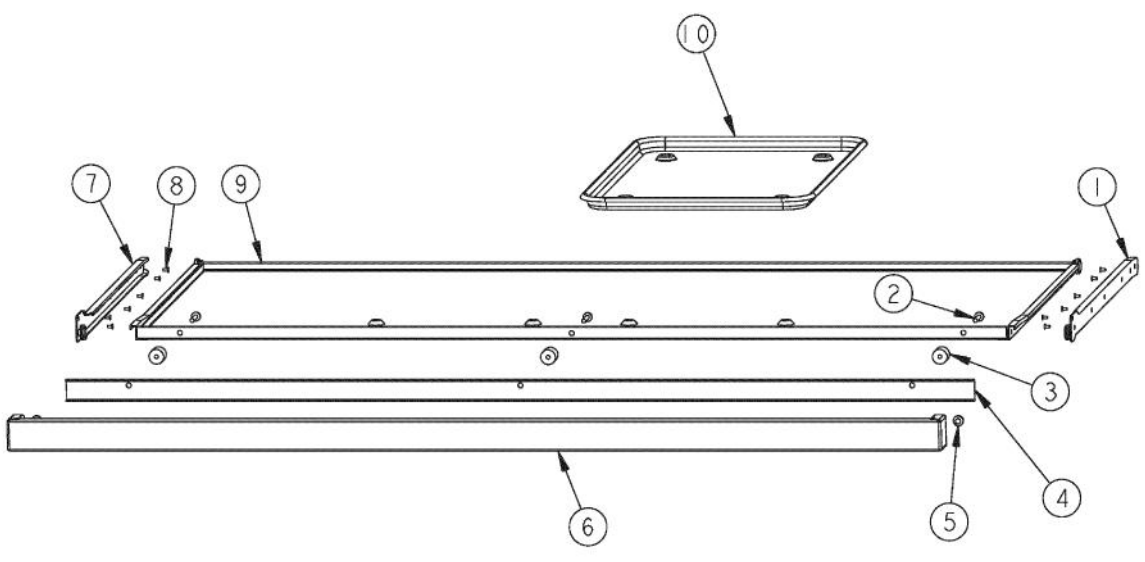

Ref #	Part Number	Qty.	Description
1	PK000008		DRIP TRAY GUIDE - RH
2	PD020049		NO.10 X 1 1/4 PH. PAN HD. T(A)
3	PD040028		BUSHING(.194ID/.750OD/.750LONG)
4	A20010693		DRIP TRAY HANDLE BACK 48
5	PD040004		GROMMET BUMPER
6	G30010697		DRIP TRAY HANDLE ASSY 48
	G93011461PVD		DRIP TRAY HANDLE ASSY 48 PVD
7	PK000007		DRIP TRAY GUIDE - LH (VGRT)
8	PC040010		POP RIVET
9	G30013336		48 DRIP TRAY ASSY. 6Q &4GQ
10	PB080061		GREASE PAN