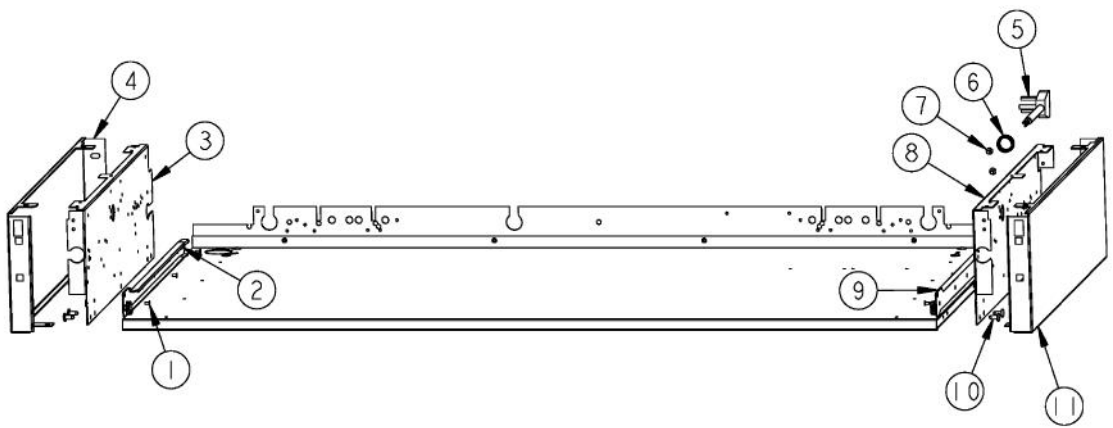

Ref #	Part Number	Qty.	Description
1	PC040010		POP RIVET
2	PK000007		DRIP TRAY GUIDE - LH (VGRT)
3	A2001912		BURNER BOX SIDE LH
4	B2001920		SIDE PANEL-LH (VGRT)
5	PE070128		SUPPLY CORD (VGRT/SC/SS/RC)
6	PD040005		SNAP BUSHING - 7/8
7	PD020010		10 X 3/8 GREEN GROUNDING SCREW
8	A2001911		BURNER BOX SIDE RH
9	PK000008		DRIP TRAY GUIDE - RH
10	PD020002		10 X 1/2 PH.TR.HD.SMS.
11	B2001919		SIDE PANEL-RH (VGRT)