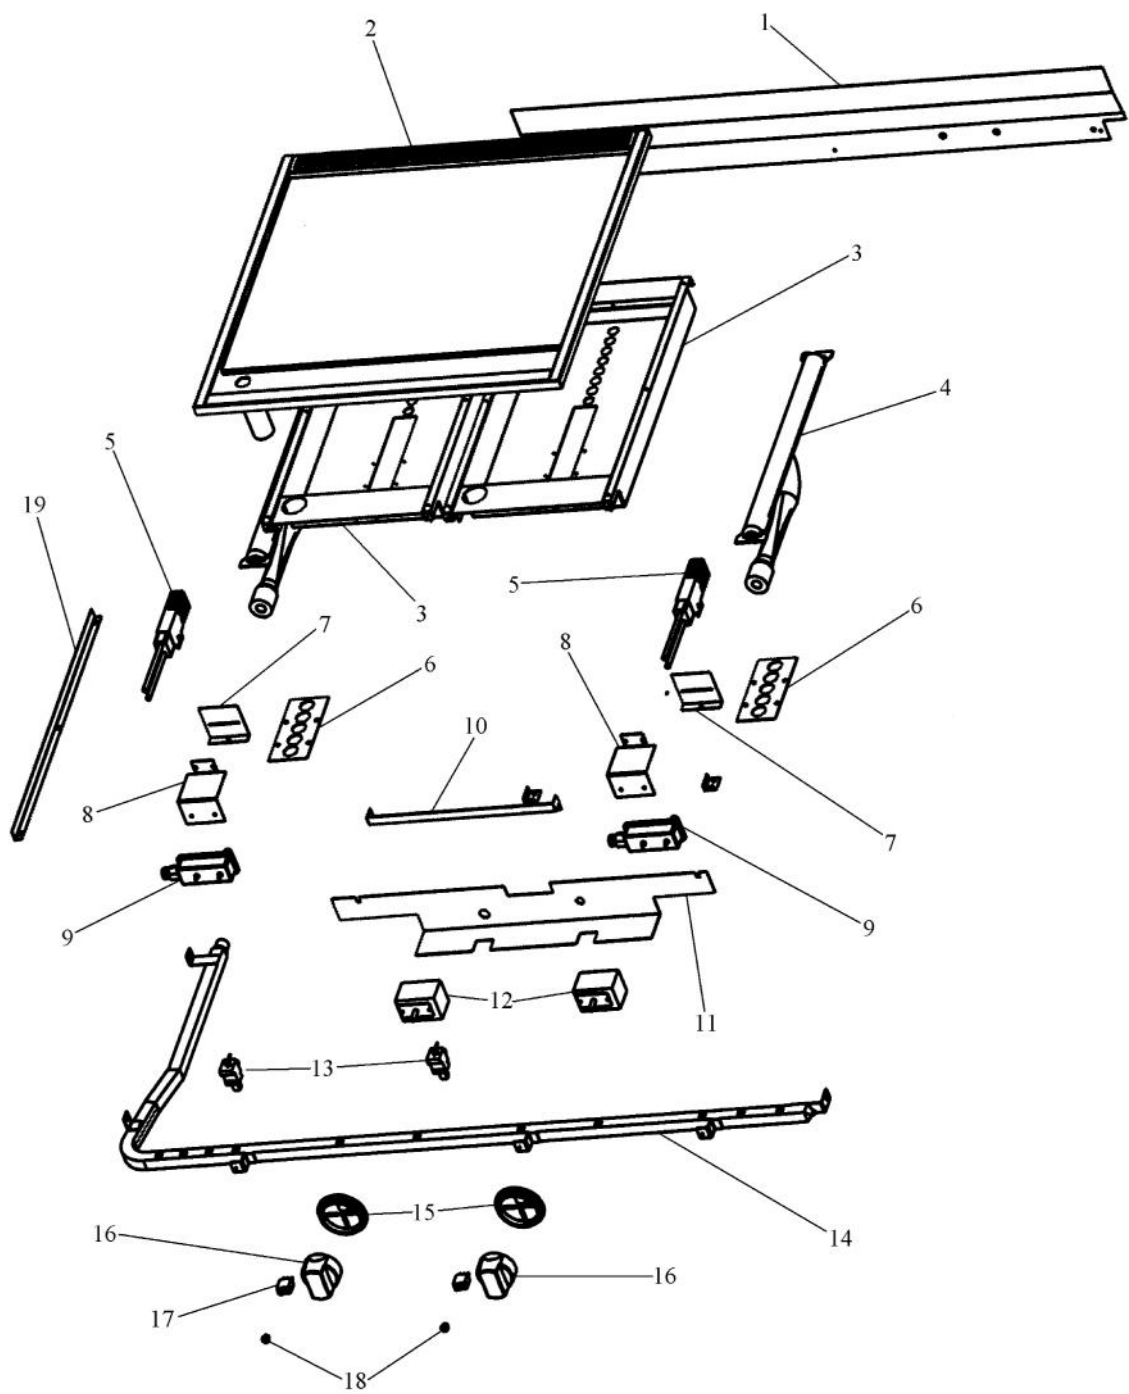

Ref #	Part Number	Qty.	Description
1	A20012051		REAR SHIELD VGIC487
2	G3009847		SEALED GRIDDLE ASSEMBLY
3	A2007862		GRIDDLE BOX (VGIC3674G)
4	PB050074		SEALED GRIDDLE BURNER
5	PB040001		IGNITOR - (ALL RANGES)
6	A1007861		GRIDDLE VENTURI COVER IC36
7	A2009580		GRIDDLE BURNER BRACKET
8	A2007867		VALVE BRACKET
9	PB010004		SINGLE SAFETY VALVE (NAT. GRIDDLE)
10	A2007866		GRIDDLE FLUE COVER (VGIC3674G)
11	A20010463		COMPONENT SHIELD
12	PB010264		GRIDDLE THERMOSTAT
13	PB030002		SUB TO 003862-000 - SHUTOFF VALVE
14	PA050115		UNIVERSAL 48 MANIFOLD
15	PB010208		BEZEL, CHROME PLATE
	PB010209		BEZEL BRASS
16	PB010103		GRIDDLE KNOB N/S XBKX
	PB010104		GRIDDLE KNOB N/S XWHX
17	PE050024		OVEN IND. LIGHT (LIGHT HOUSING)
18	PE050023		OVEN IND. LIGHT (LENS & BEZEL)
19	A20010657		GRIDDLE BOX FLANGE
NI	PB020116		TUBING - 10 FLEXIBLE 12 & 24