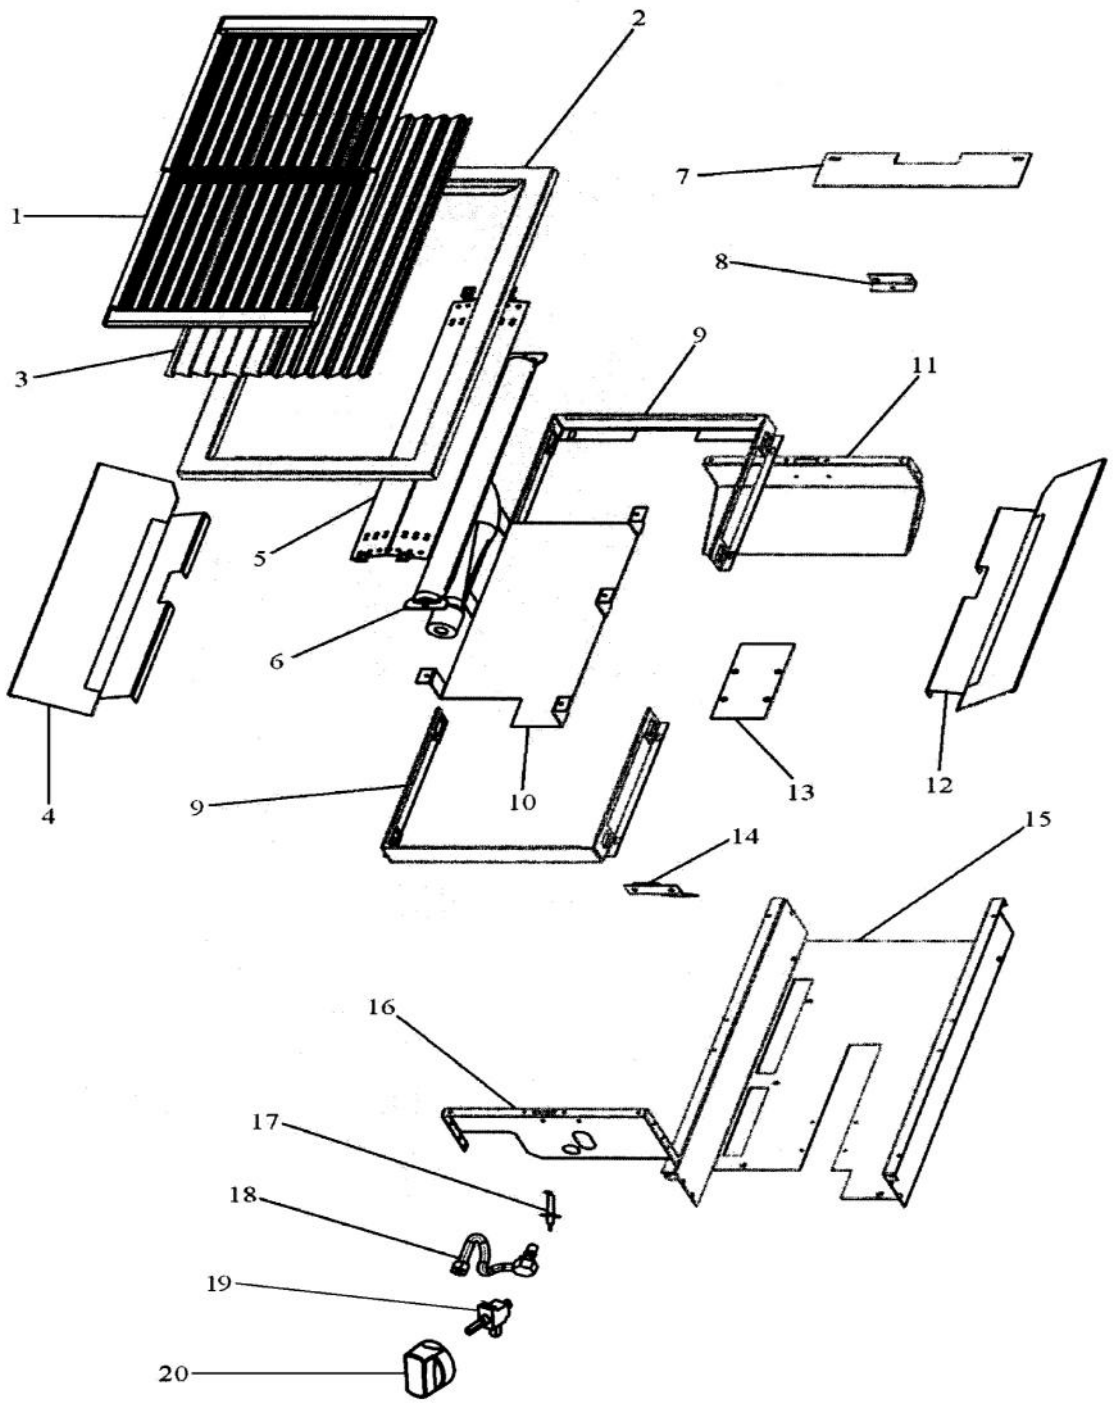

Ref #	Part Number	Qty.	Description
1	PA060058		GRILL GRATE - MATT XBKX RE PA060028
	PA060029		GRILL GRATE - GR
2	G9109811AL		GRILL SUPPORT ASSEMBLY - AL
	G9109811		GRILL SUPT ASSY XBKX
	G9109811BT		GRILL SUPPORT ASSEMBLY - BT
	G9109811CB		GRILL SUPPORT ASSEMBLY - CB
	G9109811EP		GRILL SUPPORT ASSEMBLY - EP
	G9109811FG		GRILL SUPPORT ASSEMBLY - FG
	G9109811GG		GRILL SUPPORT ASSEMBLY - GG
	G9109811LE		GRILL SUPPORT ASSEMBLY - LE
	G9109811MJ		GRILL SUPPORT ASSEMBLY - MJ
	G9109811SG		GRILL SUPPORT ASSEMBLY - SG
	G9109811VB		GRILL SUPPORT ASSEMBLY - VB
	G9109811WH		GRILL SUPT ASSY XWHX
3	E9101130BK		GRILL SMOKE GENERATOR
4	B2009846		HEAT DEFLECTOR
5	B2009866		SEALED FLAME SHIELD
6	PB050077		GRILL BURNER
7	A10010162		SHIELD BRACE
8	A2001132		REAR GRILL BURNER BRKT (VGRT)
9	A2007871		SHIELD GRATE BRACKET
10	A2001863		GRILL BTM SHIELD (VGRC605)
11	A2001855		GRILL BACK - (VGRC605)
12	B20010163		HEAT DEFLECTOR
13	A1001636		GRIDDLE VENTURI COVER
14	A2001633		GRILL FRONT SPARKER BRKT (VGRC)
15	A2007863		GRILL BOX
16	A2001631		GRILL BOX FRONT (VGRC)
17	PA020014		SPARK IGNITOR
18	PB020025		TUBING-GRILL (REVISED) REP PB020021
19	PA010030		GRILL VALVE-(VGRT)
20	PA010122		VGRC/IC/RT GRILL KNOB (BK)
	PA010123		VGRC/IC/RT GRILL KNOB (WH)