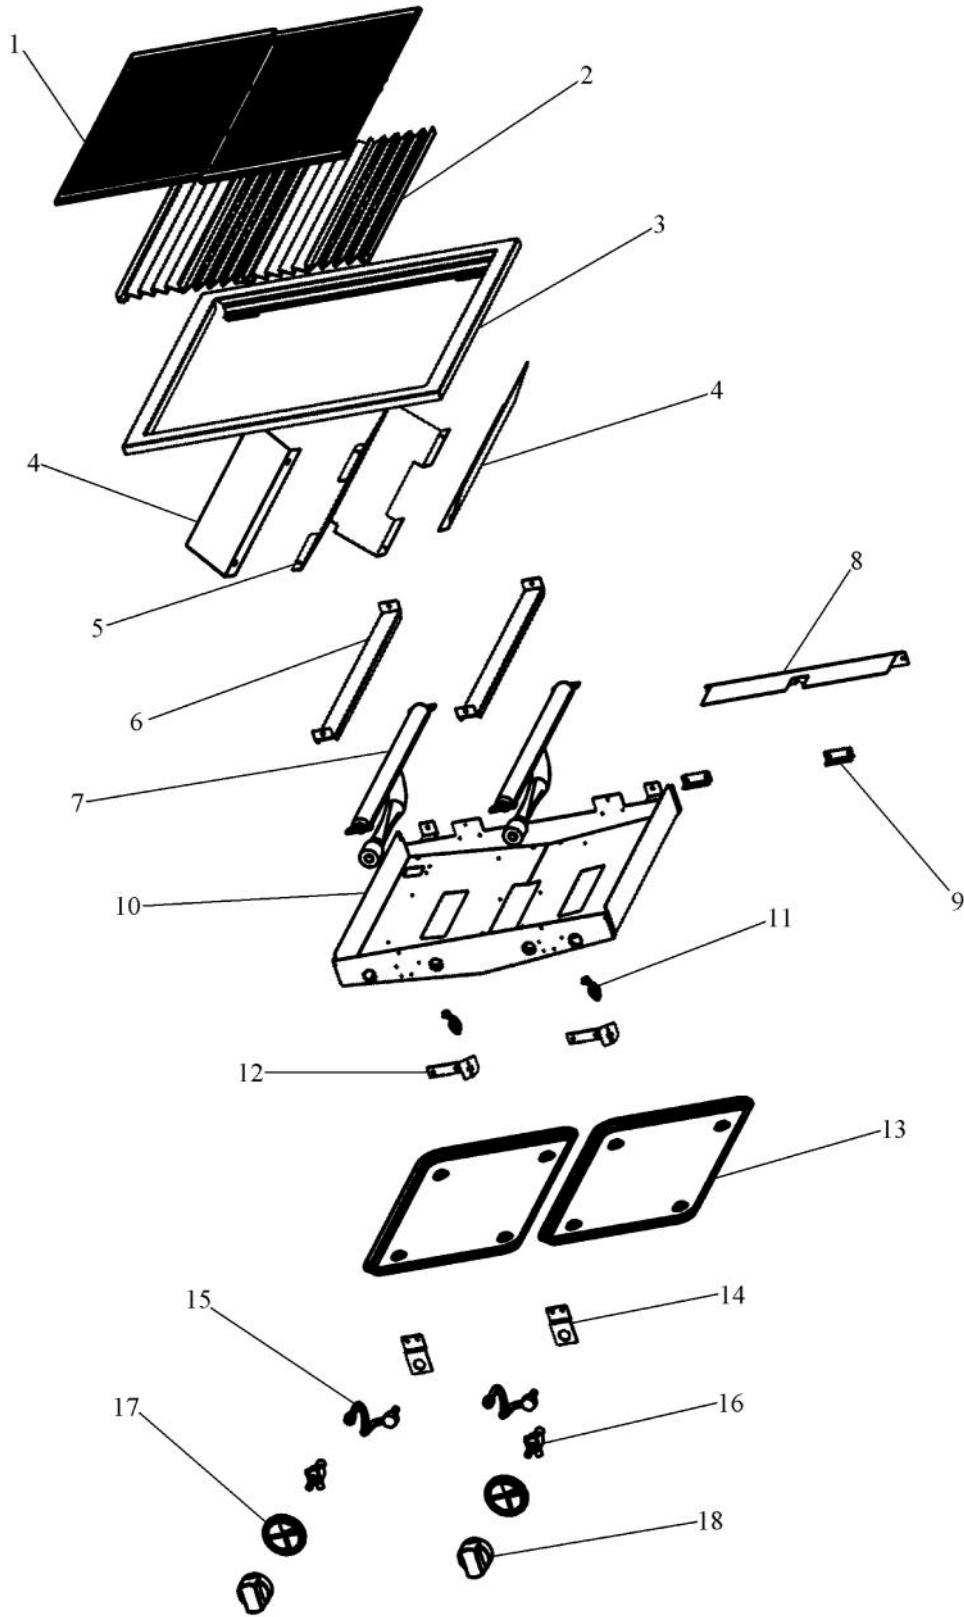

Ref #	Part Number	Qty.	Description
1	PA060080 PA060081		24 GRILL GRATE XBLACKX GRILL GRATE - GR
2	E9101130BK		GRILL SMOKE GENERATOR
3	G91010148AL G91010148BK G91010148BT G91010148CB G91010148EP G91010148FG G91010148GG G91010148LE G91010148MJ G91010148SG G91010148VB G91010148WH		GRILL GRATE SUPPORT - AL SEALED 24 GRILL FRAME ASSY. BK GRILL GRATE SUPPORT - BT GRILL GRATE SUPPORT - CB GRILL GRATE SUPPORT - EP GRILL GRATE SUPPORT - FG GRILL GRATE SUPPORT - GG GRILL GRATE SUPPORT - LE GRILL GRATE SUPPORT - MJ GRILL GRATE SUPPORT - SG GRILL GRATE SUPPORT - VB SEALED 24 GRILL FRAME ASSY. WH
4	A2009544		SIDE SHIELD, VGIC245Q
5	B2008483		24 GRILL DRIP COVER
6	B2008484		24 GRILL FLAME SHIELD
7	PB050077		GRILL BURNER
8	A20012113		4Q HEAT SHIELD
9	A2008480		24 GRILL REAR BURNER SUPT BRKT
10	G30011250		24 GRILL BURNER BOX ASSY
11	PB040160		WOK IGNITER
12	A2009781		GRILL BURNER BRACKET
13	J2101749		GREASE PAN
14	A2008481		24 GRILL ORIFICE BRACKET
15	PB020025		TUBING-GRILL (REVISED) REP PB020021
16	G50012686 PA010158		CHAR-GRILL VALVE KIT (BEFORE 4/20/05) SUB TO 003517-000 - SEALED BURNER FLARE VALVE
17	PB010208 PB010209		BEZEL, CHROME PLATE BEZEL BRASS
18	PA010039 PA010040		TOP GRILL KNOXBKX (VGRC) (N/STYLE) TOP GRILL KNOBWHX (VGRC) (N/STYLE)