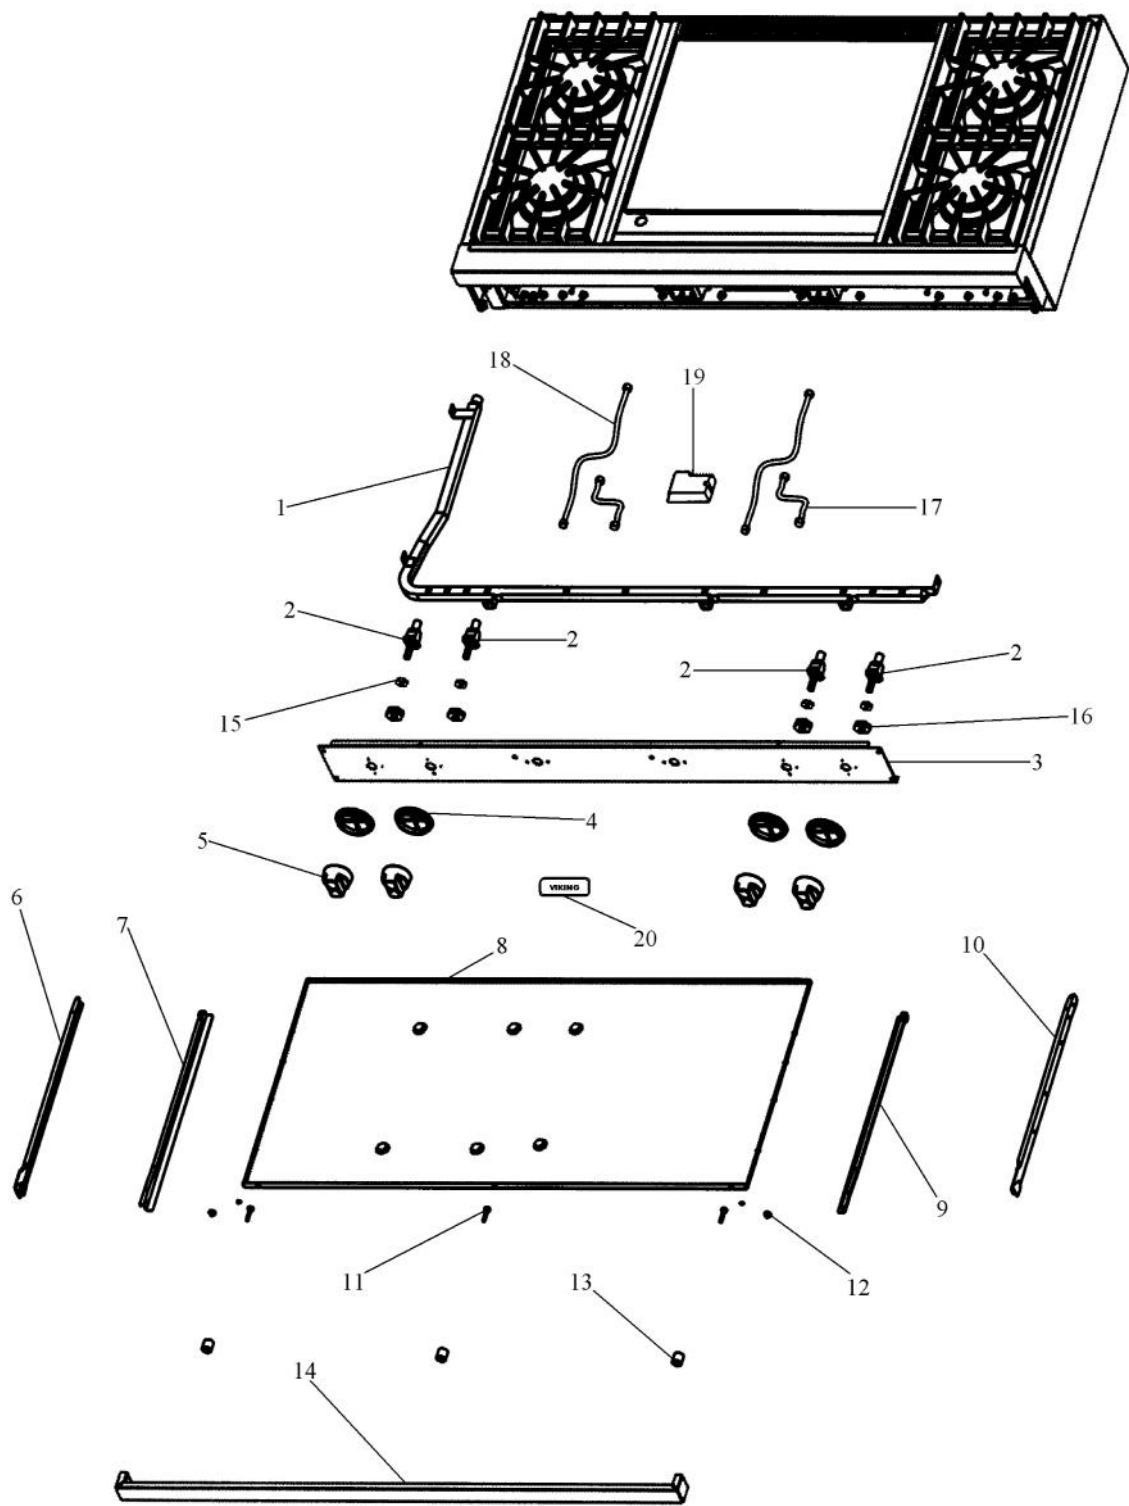

Ref #	Part Number	Qty.	Description
NI	G50013891		VGRT482-4GQ BURNER SUPPORT SERVICE KIT
NI	G50013892		VGRT482-6G BURNER SUPPORT SERVICE KIT
NI	G50013893		VGRT482-6Q BURNER SUPPORT SERVICE KIT

Ref #	Part Number	Qty.	Description
1	PA050115		UNIVERSAL 48 MANIFOLD
2	G50012679		SEALED BURNER VALVE KIT
	PA010158		SUB TO 003517-000 - SEALED BURNER FLARE VALVE
3	B9201580		CTRL PAN-(VGRT48-4G) XSLK SCRX
	B92012188		CONTROL PANEL (VGRT4824Q)
	B9202379		CTRL PAN- (VGRT480-4GQ)XSLK SCRX
	B9202380		CTRL PAN- (VGRT480-6G)XSLK SCRX
	B9202381		CTRL PAN- (VGRT480-6Q)XSLK SCRX
4	PB010208		BEZEL, CHROME PLATE
	PB010209		BEZEL BRASS
5	PB010206		VGSC,VGRC,VGRT TOP BURNER KNOB(BK)
	PB010207		VGSC,VGRC,VGRT TOP BURNER KNOB(WH)
6	PK000007		DRIP TRAY GUIDE - LH (VGRT)
7	PK000009		RUNNER, DRIP TRAY - LH (VGRT)
8	G3002825		DRIP TRAY (VDSC48)
9	PK000010		RUNNER, DRIP TRAY - RH (VGRT)
10	PK000008		DRIP TRAY GUIDE - RH
11	PD020049		NO.10 X 1 1/4 PH. PAN HD. T(A)
12	PD040004		GROMMET BUMPER
13	PD040028		BUSHING(.194ID/.750OD/.750LONG)
14	G30010697		DRIP TRAY HANDLE ASSY 48
	G93011461PVD		DRIP TRAY HANDLE ASSY 48 PVD
15	PA020029		SWITCH SPACER
16	PA020015		SPARK IGNITION SWITCH
	PA020045		IGNITOR SWITCH
17	PB020192		10 FLEX TUBING W/CONNECTORS
18	PB020193		16 FLEX TUBING W/CONNECTORS
19	PA020047		INVENSYS 0+4 RE-IGNITION SPARK MODULE (6Q TAKES TWO MODULES)
	PA020048		INVENSYS 0+6 RE-IGNITION SPARK MODULE
20	PE010142		3 LOGO XBKXXCHROME
	PE010144		3 LOGO XWHXCHROME
	PE010143		3 LOGO BK/BR
	PE010145		LOGO - WH / BR