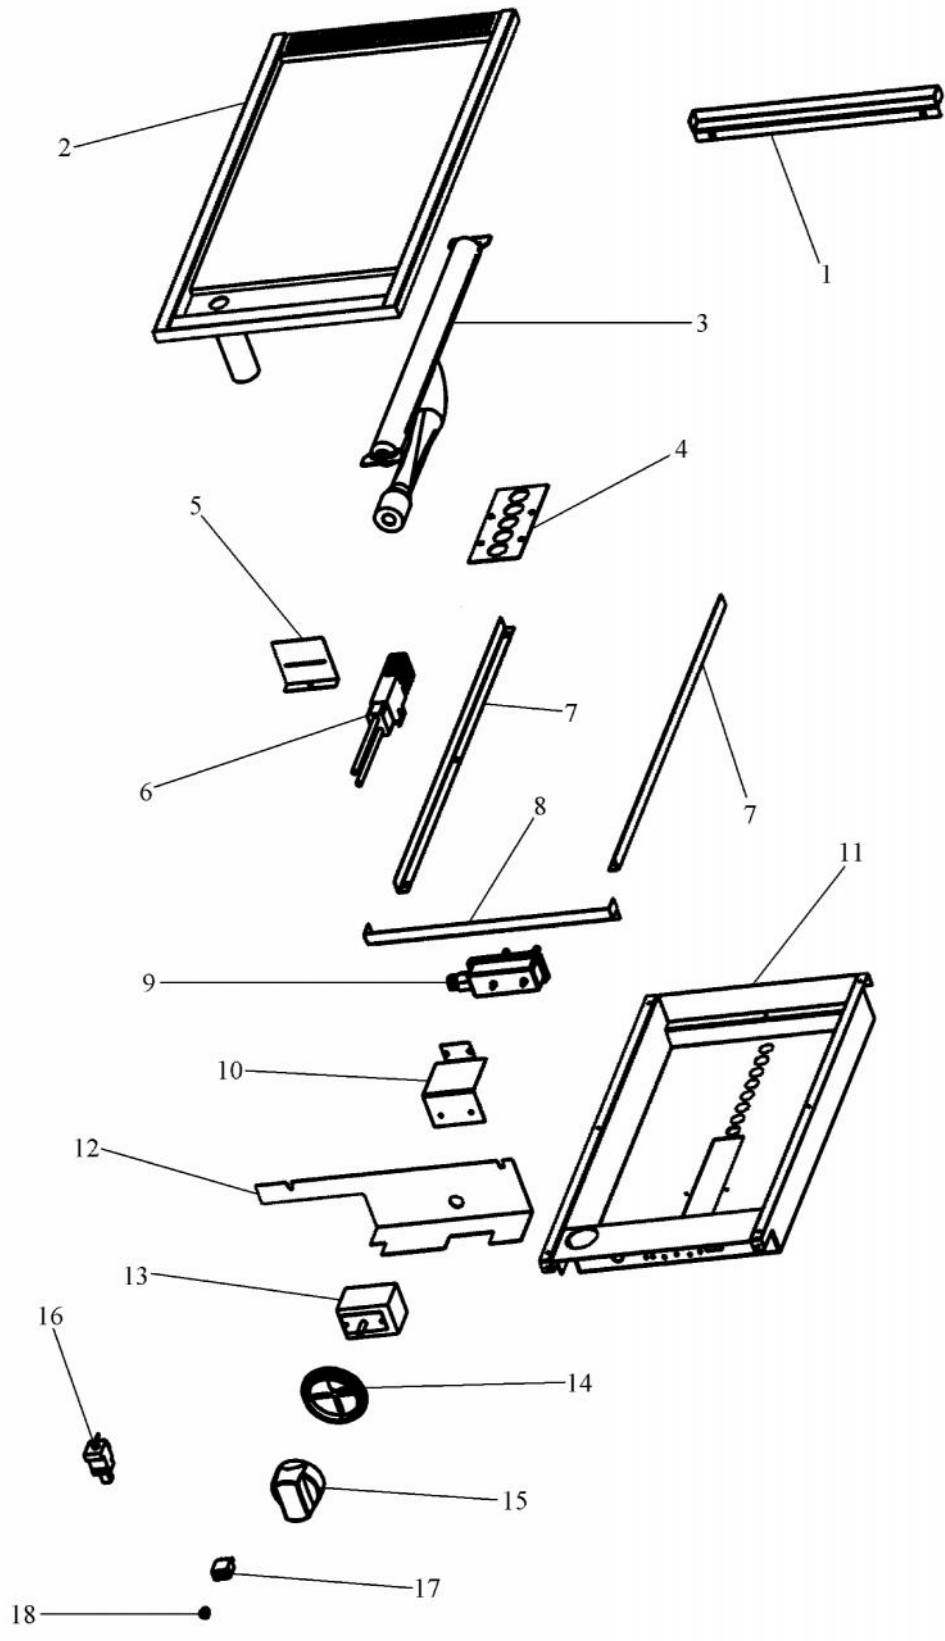

Ref #	Part Number	Qty.	Description
1	A20012051		REAR SHIELD VGIC487
2	G3009847		SEALED GRIDDLE ASSEMBLY
3	A2007862		GRIDDLE BOX (VGIC3674G)
4	PB050074		SEALED GRIDDLE BURNER
5	PB040001		IGNITOR - (ALL RANGES)
6	A1007861		GRIDDLE VENTURI COVER IC36
7	A2009580		GRIDDLE BURNER BRACKET
8	A2007867		VALVE BRACKET
9	PB010004		SINGLE SAFETY VALVE (NAT. GRIDDLE)
10	A2007866		GRIDDLE FLUE COVER (VGIC3674G)
11	A20010463		COMPONENT SHIELD
12	PB010264		GRIDDLE THERMOSTAT
13	PB030002		SUB TO 003862-000 - SHUTOFF VALVE
14	PA050115		UNIVERSAL 48 MANIFOLD
15	PB010208		BEZEL, CHROME PLATE
	PB010209		BEZEL BRASS
16	PB010103		GRIDDLE KNOB N/S XBKX
	PB010104		GRIDDLE KNOB N/S XWHX
17	PE050024		OVEN IND. LIGHT (LIGHT HOUSING)
18	PE050023		OVEN IND. LIGHT (LENS & BEZEL)
19	A20010657		GRIDDLE BOX FLANGE
NI	PB020116		TUBING - 10 FLEXIBLE 12 & 24