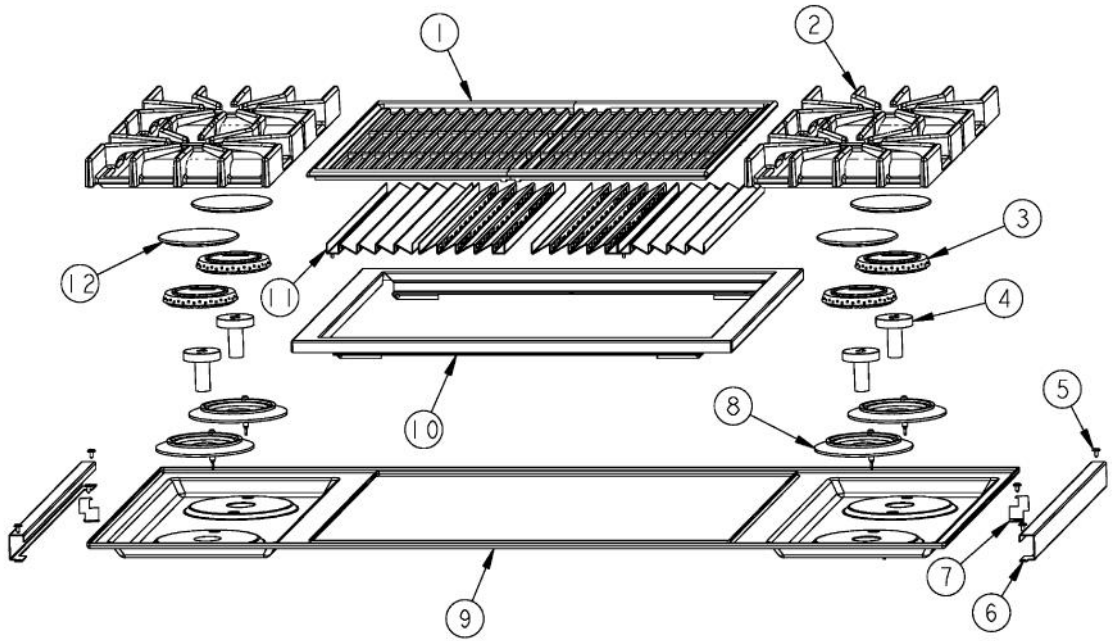

Ref #	Part Number	Qty.	Description
1	PD010003	4	10-24 X 1/2 PH.TR.HD.SERD.M.S.
2	G3009843	1	SEALED LANDING LEDGE ASSY 48
3	PD030005	8	SELF RETAINING NUT
4	PD020002	50	10 X 1/2 PH.TR.HD.SMS.
5	A1001138	1	MANIFOLD BRKT
6	PA010158	4	SUB TO 003517-000 - SEALED BURNER FLARE VALVE
7	PA010185	2	BURNER VALVE
8	PA020058	6	IRIS SINGLE SPARK MODULE
9	PA010012	4	ROPER PLUG
10	PA050115	1	UNIVERSAL 48 MANIFOLD
	002569-000	1	UNIVERSAL 48 MANIFOLD
11	PA070001	1	PRESSURE REGULATOR (NAT.)
12	B9202381	1	CTRL PAN- (VGRT480-6Q )XSLK SCR
	C9202381AL	1	CONTROL PANEL VGRT480-6Q XALX SILK SCR
	C9202381BK	1	CTRL PAN- XBKX (VGRT480-6Q) XSLK SC
	C9202381BT	1	CONTROL PANEL VGRT480-6Q XBTX SILK SCR
	C9202381BU	1	CONTROL PANEL VGRT480-6Q XBUX SILK SCR
	C9202381CB	1	CONTROL PANEL VGRT480-6Q XCBX SILK SCR
	C9202381EP	1	CONTROL PANEL VGRT480-6Q XEPX SILK SCR
	C9202381FG	1	CONTROL PANEL VGRT480-6Q XFGX SILK SCR
	C9202381GG	1	CONTROL PANEL VGRT480-6Q XGGX SILK SCR
	C9202381LE	1	CONTROL PANEL VGRT480-6Q XLEX SILK SCR
	C9202381MJ	1	CONTROL PANEL VGRT480-6Q XMJX SILK SCR
	C9202381SG	1	CONTROL PANEL VGRT480-6Q XSGX SILK SCR
	C9202381VB	1	CONTROL PANEL VGRT480-6Q XVBX SILK SCR
	C9202381WH	1	CTRL PAN- XWHX (VGRT480-6Q )XSLK S
13	PD010012	11	VALVE BOLT 1/4-20 UNC-2B 5/16 M.S.
14	PD030006	2	CAPPED WASHER PAL NUT
15	PD020033	4	SRW-NO.10-24X1/2T(23)PH.WFR HD (NKL)
16	PB010208	5	BEZEL, CHROME PLATE
	PB010304	5	KNOB BEZEL
	PB010209	5	BEZEL BRASS
17	PD020067	10	NO.6 X 3/8 PAN PHIL. TEK SS
18	PB010206	4	VGSC,VGRC,VGRT TOP BURNER KNOB(BK)
	010914-000	4	KNOB, BNR, BK
	PB010207	4	VGSC,VGRC,VGRT TOP BURNER KNOB(WH)
19	PB010129	1	THERMOSTAT KNOB XBKX (VDSC)
	PB010130	1	THERMOSTAT KNOB XWHX (VDSC)
20	PE010142	1	3 LOGO XBKXXCHROME
	PE010143	1	3 LOGO BK/BR
	PE010144	1	3 LOGO XWHXCHROME
	PE010145	1	LOGO - WH / BR