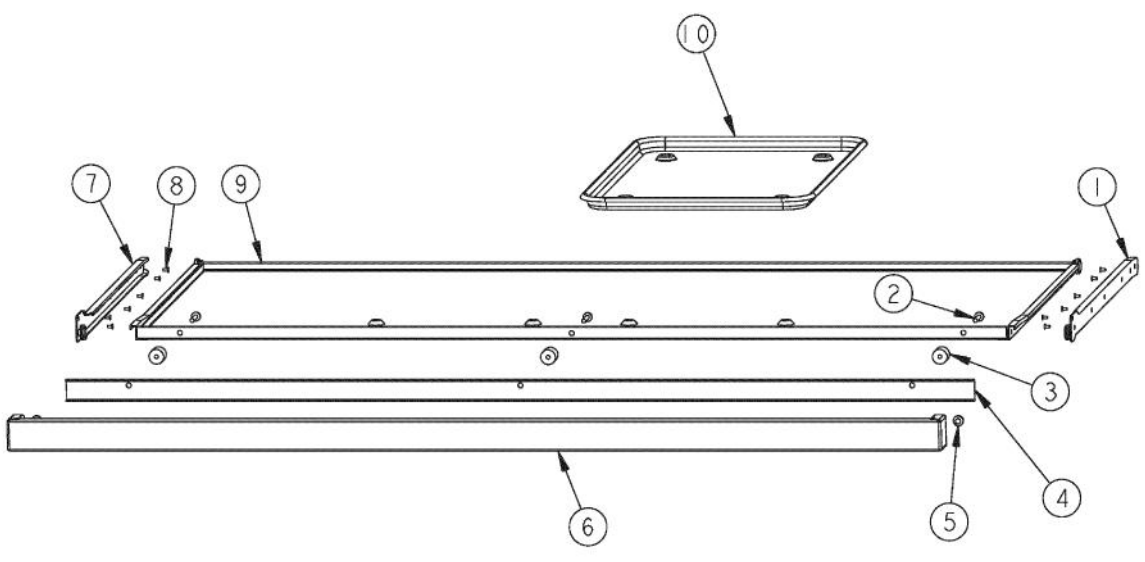

Ref #	Part Number	Qty.	Description
1	PK000008	1	DRIP TRAY GUIDE - RH
2	PD020049	3	NO.10 X 1 1/4 PH. PAN HD. T(A)
3	PD040028	3	BUSHING(.194ID/.750OD/.750LONG)
4	A20010693	1	DRIP TRAY HANDLE BACK 48
5	PD040004	2	GROMMET BUMPER
6	G30010697	1	DRIP TRAY HANDLE ASSY 48
	G93011461PVD	1	DRIP TRAY HANDLE ASSY 48 PVD
7	PK000007	1	DRIP TRAY GUIDE - LH (VGRT)
8	PC040010	3	POP RIVET
9	G30013336	1	48 DRIP TRAY ASSY. 6Q &4GQ
10	PB080061	1	GREASE PAN