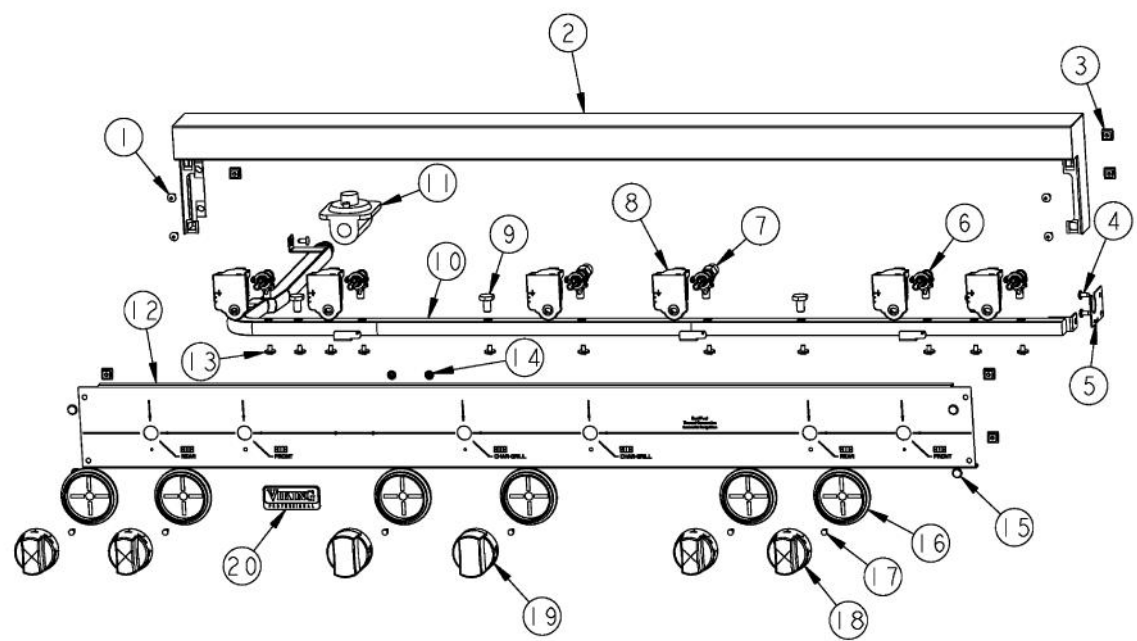

Ref #	Part Number	Qty.	Description
1	PD010003	4	10-24 X 1/2 PH.TR.HD.SERD.M.S.
2	G3009843	1	SEALED LANDING LEDGE ASSY 48
3	PD030005	8	SELF RETAINING NUT
4	PD020002	50	10 X 1/2 PH.TR.HD.SMS.
5	A1001138	1	MANIFOLD BRKT
6	PA010158	4	SUB TO 003517-000 - SEALED BURNER FLARE VALVE
7	PA010185	2	BURNER VALVE
8	PA020058	6	IRIS SINGLE SPARK MODULE
9	PA010012	4	ROPER PLUG
10	PA050115	1	UNIVERSAL 48 MANIFOLD
	002569-000	1	UNIVERSAL 48 MANIFOLD
11	PA070001	1	PRESSURE REGULATOR (NAT.)
12	B9202381	1	CTRL PAN- (VGRT480-6Q )XSLK SCR
	C9202381AL	1	CONTROL PANEL VGRT480-6Q XALX SILK SCR
	C9202381BK	1	CTRL PAN- XBKX (VGRT480-6Q) XSLK SC
	C9202381BT	1	CONTROL PANEL VGRT480-6Q XBTX SILK SCR
	C9202381BU	1	CONTROL PANEL VGRT480-6Q XBUX SILK SCR
	C9202381CB	1	CONTROL PANEL VGRT480-6Q XCBX SILK SCR
	C9202381EP	1	CONTROL PANEL VGRT480-6Q XEPX SILK SCR
	C9202381FG	1	CONTROL PANEL VGRT480-6Q XFGX SILK SCR
	C9202381GG	1	CONTROL PANEL VGRT480-6Q XGGX SILK SCR
	C9202381LE	1	CONTROL PANEL VGRT480-6Q XLEX SILK SCR
	C9202381MJ	1	CONTROL PANEL VGRT480-6Q XMJX SILK SCR
	C9202381SG	1	CONTROL PANEL VGRT480-6Q XSGX SILK SCR
	C9202381VB	1	CONTROL PANEL VGRT480-6Q XVBX SILK SCR
	C9202381WH	1	CTRL PAN- XWHX (VGRT480-6Q )XSLK S
13	PD010012	11	VALVE BOLT 1/4-20 UNC-2B 5/16 M.S.
14	PD030006	2	CAPPED WASHER PAL NUT
15	PD020033	4	SRW-NO.10-24X1/2T(23)PH.WFR HD (NKL)
16	PB010208	5	BEZEL, CHROME PLATE
	PB010304	5	KNOB BEZEL
	PB010209	5	BEZEL BRASS
17	PD020067	10	NO.6 X 3/8 PAN PHIL. TEK SS
18	PB010206	4	VGSC,VGRC,VGRT TOP BURNER KNOB(BK)
	010914-000	4	KNOB, BNR, BK
	PB010207	4	VGSC,VGRC,VGRT TOP BURNER KNOB(WH)
19	PB010129	1	THERMOSTAT KNOB XBKX (VDSC)
	PB010130	1	THERMOSTAT KNOB XWHX (VDSC)
20	PE010142	1	3 LOGO XBKXXCHROME
	PE010143	1	3 LOGO BK/BR
	PE010144	1	3 LOGO XWHXCHROME
	PE010145	1	LOGO - WH / BR