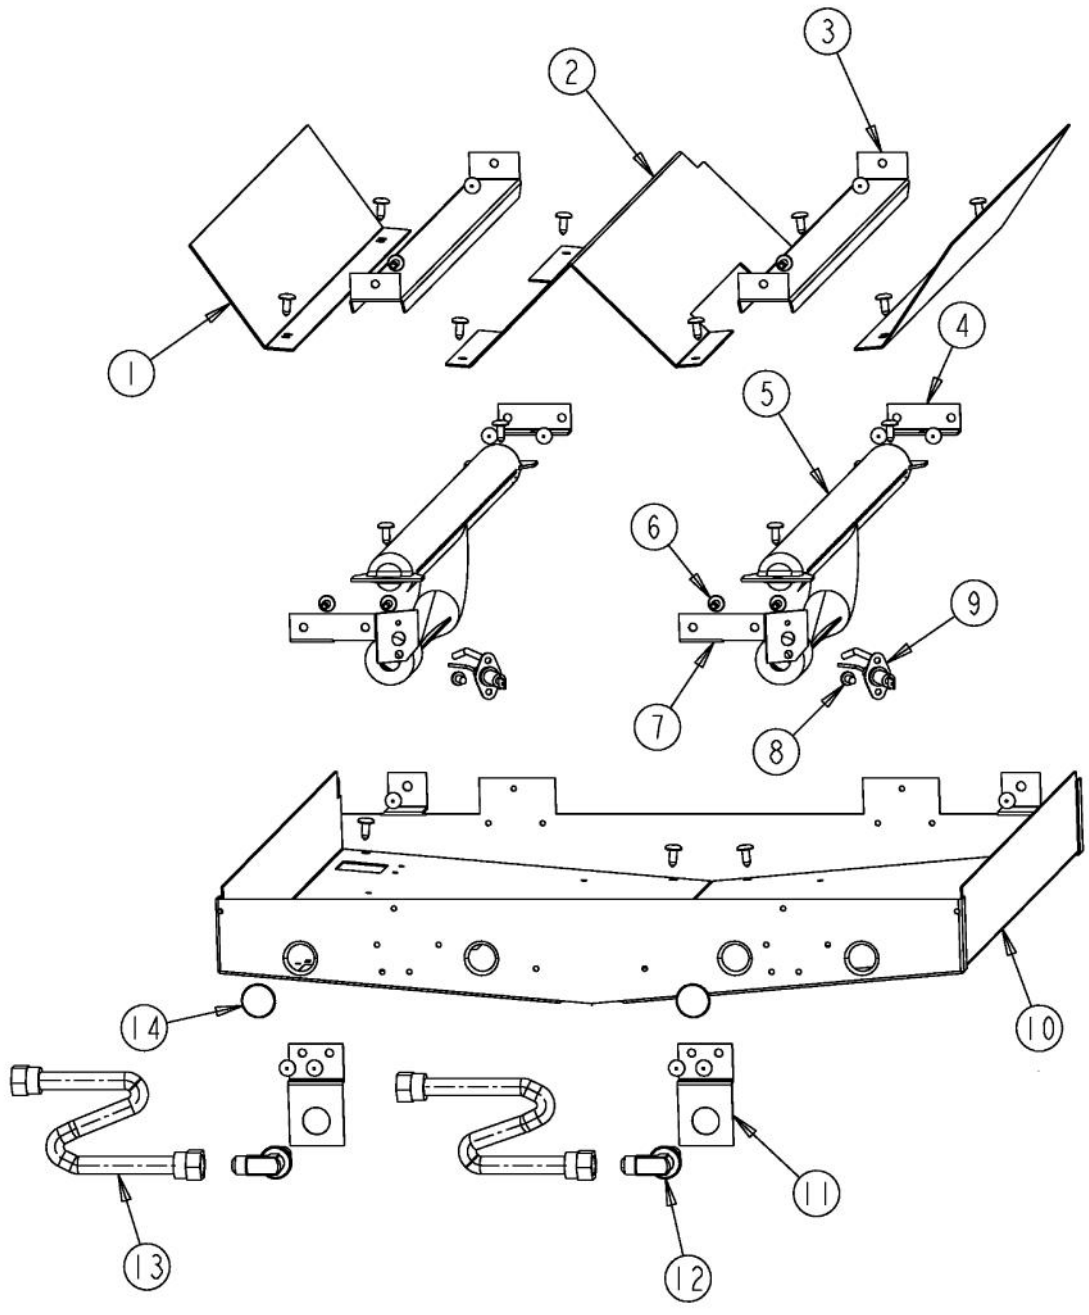

Ref #	Part Number	Qty.	Description
1	A2009544	2	SIDE SHIELD, VGIC245Q
2	B2008483	1	24 GRILL DRIP COVER
3	B2008484	2	24 GRILL FLAME SHIELD
4	A2008480	1	24 GRILL REAR BURNER SUPT BRKT
5	PB050077	2	GRILL BURNER
6	PD020002	20	10 X 1/2 PH.TR.HD.SMS.
7	A2009781	2	GRILL BURNER BRACKET
8	PD020004	2	10X3/8PH.HD.TYPE 25 REPL PD040125
9	PB040160	2	WOK IGNITER
10	G30011250	1	24 GRILL BURNER BOX ASSY
11	A2008481	2	24 GRILL ORIFICE BRACKET
12	PB040252	2	24 GRILL ORIFICE FITTING
13	PB020192	2	10 FLEX TUBING W/CONNECTORS
14	PA010182	1	STANDARD HOLE PLUG