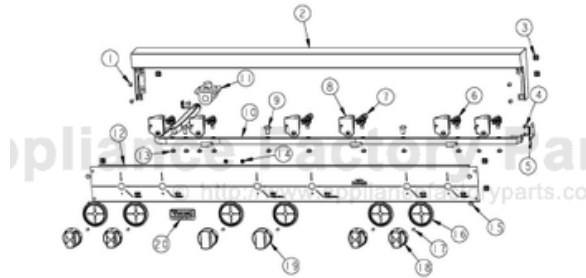

[Find Your VIKING Range Hoods Parts - Select From 411 Models](#)

----- Manual continues below -----