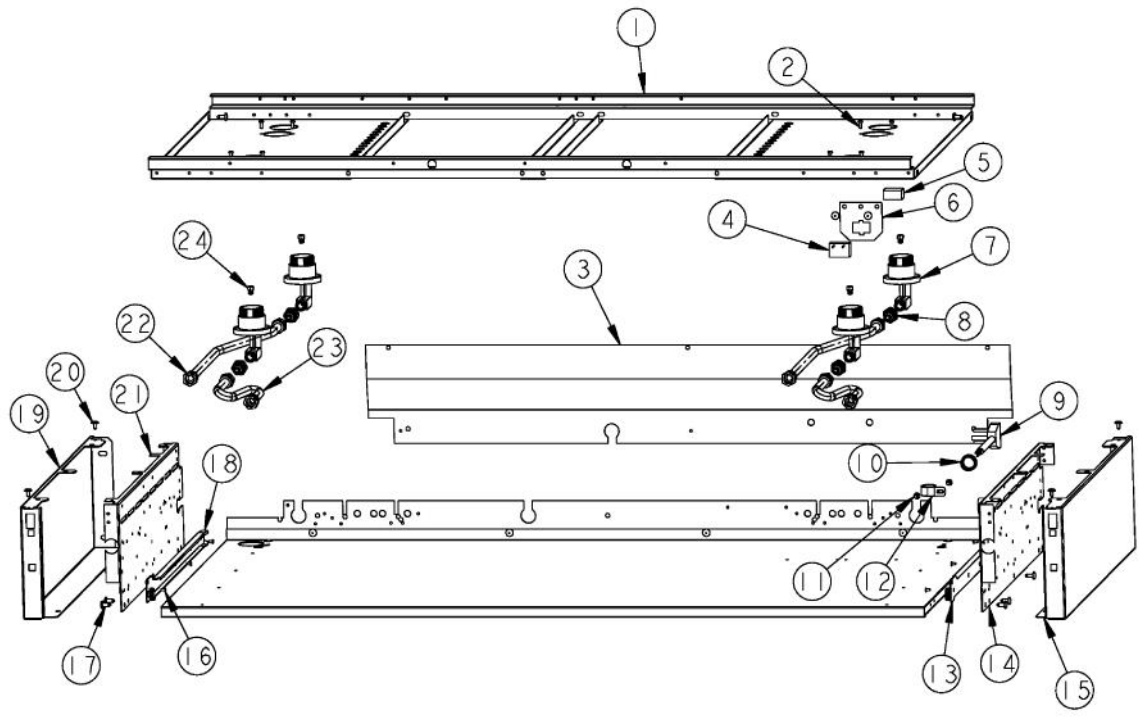

Ref #	Part Number	Qty.	Description
1	A20010184	2	48 SEALED BURNER SUPPORT
2	PD020076	8	6-32 X 3/8 PHILL PAN MS
3	A20012051	1	REAR SHIELD VGIC487
4	000573-000	2	POWER JUMPER WIRE
5	PE070071	1	DISCONNECT BLOCK XALX 770027-1
6	A1008487	1	SERVICE DISCONNECT BRACKET
7	PA080075	4	BODY BURNER D (VDSC3074BSS) (BEFORE 12/19/07)
7	001394-042	4	15000 BTU NAT JETHOLDER (AFTER 12/18/07)
7	001394-043	4	13500 BTU LP JETHOLDER (AFTER 12/18/07)
8	PA050086	4	5/8 MALE FLARE FITTING
9	PE070128	1	SUPPLY CORD (VGRT/SC/SS/RC)
10	PD040005	1	SNAP BUSHING - 7/8
11	PD020010	1	10 X 3/8 GREEN GROUNDING SCREW
12	PD030109	2	INSULATED CLAMP
13	PK000008	1	DRIP TRAY GUIDE - RH
14	A2006747	1	BURNER BOX SIDE RH (VDSC3074B)
15	002152-000	1	SIDE PANEL, RH
16	PC040010	10	POP RIVET
17	PD020002	4	10 X 1/2 PH.TR.HD.SMS.
18	PK000007	1	DRIP TRAY GUIDE - LH (VGRT)
19	002153-000	1	SIDE PANEL, LH
20	PD020032	1	SRW-8(A)X3/8PH.WFR HD 7/16DIAXNICL
21	A2006748	1	BURNER BOX SIDE LH (VDSC3074B)
22	PB020193	2	16 FLEX TUBING W/CONNECTORS
23	PB020192	1	10 FLEX TUBING W/CONNECTORS
24	PB040194	4	SEALED RANGE ORIFICE (NAT) (BEFORE 12/19/07)
24	001396-040	4	15K NG ORIFICE (AFTER 12/18/07)
24	001394-044	4	16.6 K BTU LP JETHOLDER (AFTER 12/18/07)