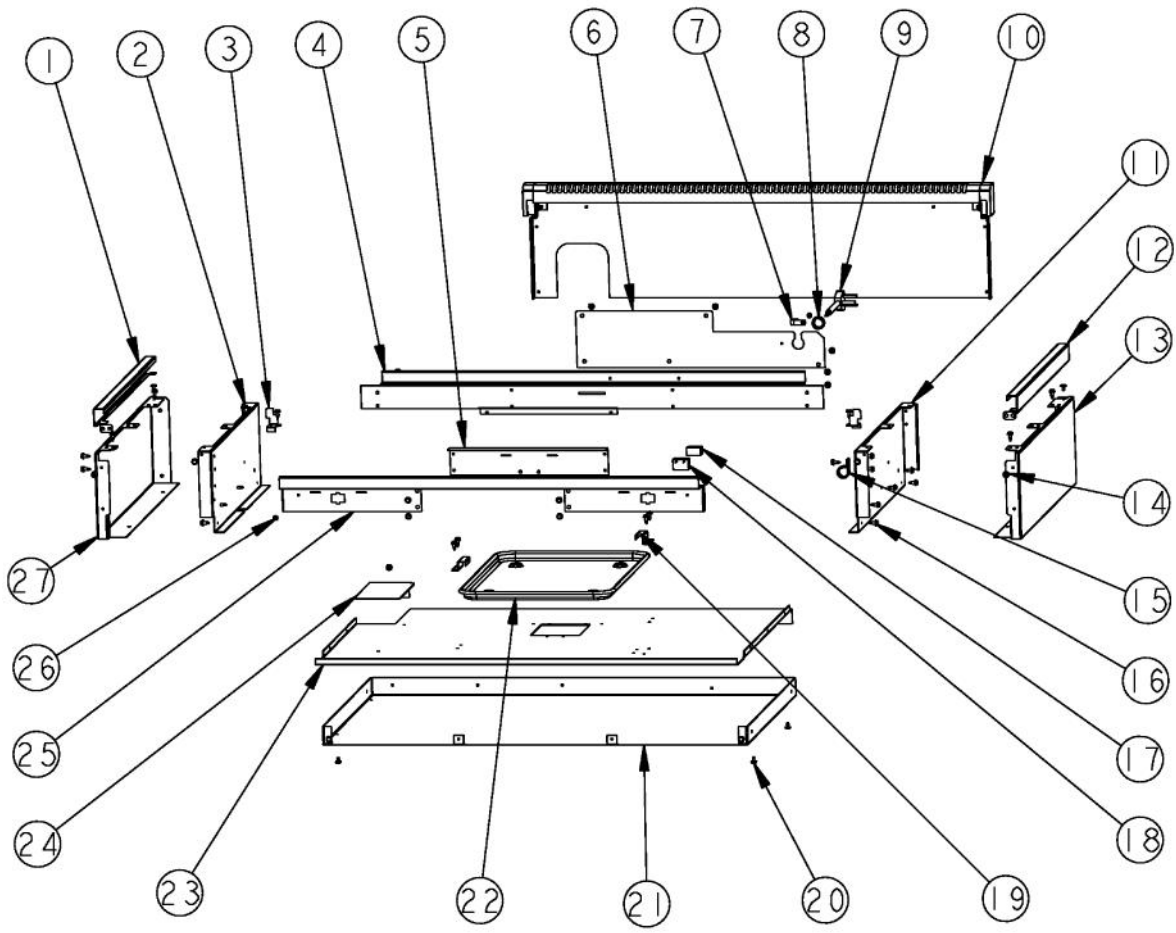

Ref #	Part Number	Qty.	Description
1	006015-000	4	VALVE, BRS, SEALED TOP - ISPHORDING
2	PA070001	1	PRESSURE REGULATOR (NAT.)
3	002884-000	3	MANIFOLD PLUG
4	013583-000	1	VALVE, GRL, ASM, BRS, ISPHORDING
5	PA020058	5	IRIS SINGLE SPARK MODULE
6	PB020193	2	16 FLEX TUBING W/CONNECTORS
7	PB020192	3	10 FLEX TUBING W/CONNECTORS
8	005480-000	1	MANIFOLD, GAS, VDSC36 - 6B
9	PD010012	8	VALVE BOLT 1/4-20 UNC-2B 5/16 M.S.
10	014281-000	1	CONTROL PANEL, ASM, MODULE, VGRT536-4Q
11	PD020032	3	SRW-8(A)X3/8PH.WFR HD 7/16DIAXNICL
12	PD020046	5	NO.8 X 1/2 SCREWS
13	005269-000	4	RANGE TOP BURNER KNOB-BRUSHED, SSS
14	006574-000	1	KNOB, GRL, ASM, PVD, NO.3, SSS
15	011637-000	1	TRIM, ASM

Ref #	Part Number	Qty.	Description
1	003649-000	1	SIDE TRIM, LH - STAINLESS
2	003481-000	1	BURNER BOX SIDE, LH
3	004021-000	2	SUPPORT,TRIM,SIDE
4	004602-000	1	REAR SUPPORT, BURNER BOX 36
5	012771-000	1	RANGETOP, BRKT, FR, VDSC CUSTOM
6	014168-000	1	RANGETOP, PANEL, BACK, VGRT
7	PD030148	1	CLAMP CABLE ALUMINUM .500 DIA. (AL-8 CLAMP)
8	PD040005	1	SNAP BUSHING - 7/8
9	PE070128	1	SUPPLY CORD (VGRT/SC/SS/RC)
10	006900-000	1	ISLAND TRIM, ASM, 36 CUSTOM
11	002755-000	1	BURNER BOX SIDE, RH
12	002920-000	1	SIDE TRIM, RH - STAINLESS
13	008100-000	1	PANEL, RH RANGETOP
14	003801-000	2	SHOULDER SCREW, NO.10
15	PD030109	1	INSULATED CLAMP
16	003860-000	38	NO.10-18 X .500 FASTNR,SCR,HXWH,STL,ZPLT
17	PE070071	1	DISCONNECT BLOCK XALX 770027-1
18	000573-000	1	POWER JUMPER WIRE
19	008286-000	2	BRACKET,DRIP,PAN,CUSTOM,Q-MODELS
20	PD020032	10	SRW-8(A)X3/8PH.WFR HD 7/16DIAXNICL
21	014164-000	1	RANGETOP, PANEL BTM, VGRT536
22	PB080061	1	GREASE PAN
23	008449-000	1	BURNER BOX BOTTOM, 36
24	004016-000	1	PLATE,SVCE,RGLT
25	004603-000	1	FRONT SUPPORT, BURNER BOX 36
26	PD020010	2	10 X 3/8 GREEN GROUNDING SCREW
27	008101-000	1	PANEL, LH, RANGETOP