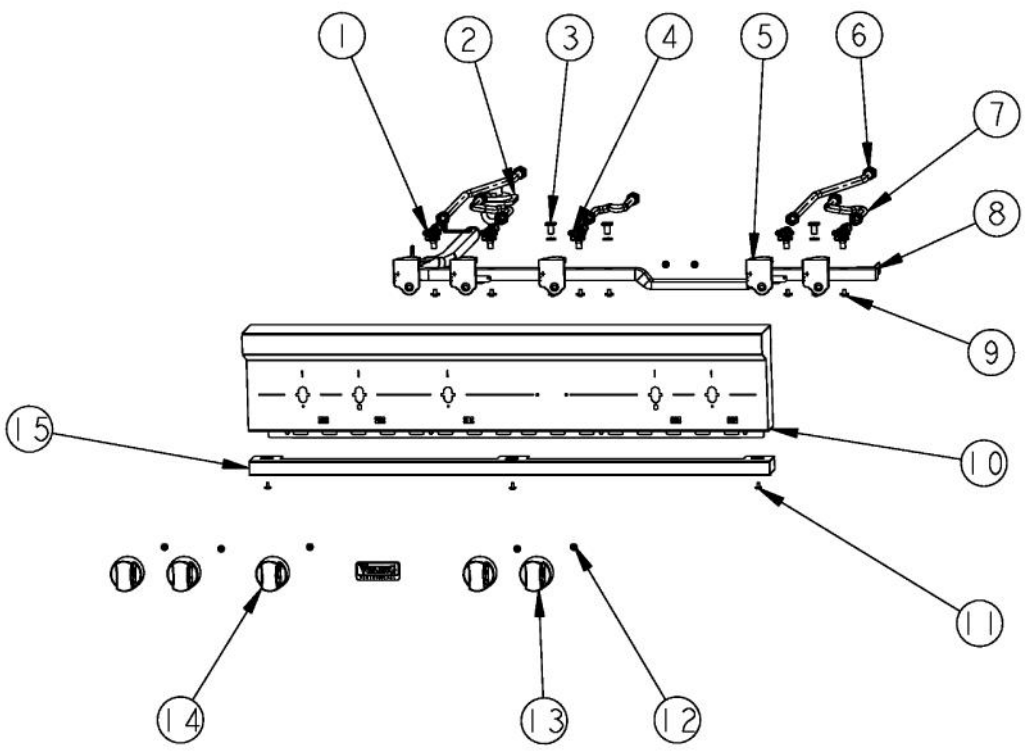

----- Manual continues below -----

Ref #	Part Number	Qty.	Description
1	010168-000	1	CUSTOM RANGE GRILL GRATE
2	007323-000	4	BURNER GRATE
3	PA080083	4	D BURNER CAP XMATTE BLACKX
4	006706-000	4	B6 REV SEALED BURNER
5	009197-000	8	NO.6-32 X 5/8 18-8 SS NC SOC CAP
6	003322-041	4	SEALED BURNER BASE, PAINTED FINISH
7	003860-000	13	NO.10-18 X .500 FASTNR,SCR,HXWH,STL,ZPLT
8	013593-000	1	PAN, DRIP, ASM, RIGHT
9	E9108438BK	1	MAIN TOP (VGRT4G/Q) XBKX
10	002923-000	2	BURNER MODULE SUPPORT
11	001394-042	4	15000 BTU NAT JETHOLDER
12	008636-000	1	BRACKET, BURNER, GRILL, REAR
13	PA020028	1	SPARK IGNITER
15	007878-000	1	BURNER, GRIL, ASM
18	PB040238	1	90 DEGREE ORIFICE FITTING, NAT NO.47
19	007776-000	1	MOUNT, GRILL, BURNER, FRONT
20	PD020076	8	6-32 X 3/8 PHILL PAN MS
21	013595-000	1	PAN, DRIP, ASM, LEFT
22	004602-000	1	REAR SUPPORT, BURNER BOX 36
23	E9101130BK	2	GRILL SMOKE GENERATOR

Ref #	Part Number	Qty.	Description
1	006015-000	4	VALVE, BRS, SEALED TOP - ISPHORDING
2	PA070001	1	PRESSURE REGULATOR (NAT.)
3	002884-000	3	MANIFOLD PLUG
4	013583-000	1	VALVE, GRL, ASM, BRS, ISPHORDING
5	PA020058	5	IRIS SINGLE SPARK MODULE
6	PB020193	2	16 FLEX TUBING W/CONNECTORS
7	PB020192	3	10 FLEX TUBING W/CONNECTORS
8	005480-000	1	MANIFOLD, GAS, VDSC36 - 6B
9	PD010012	8	VALVE BOLT 1/4-20 UNC-2B 5/16 M.S.
10	014281-000	1	CONTROL PANEL, ASM, MODULE, VGRT536-4Q
11	PD020032	3	SRW-8(A)X3/8PH.WFR HD 7/16DIAXNICL
12	PD020046	5	NO.8 X 1/2 SCREWS
13	005269-000	4	RANGE TOP BURNER KNOB-BRUSHED, SSS
14	006574-000	1	KNOB, GRL, ASM, PVD, NO.3, SSS
15	011637-000	1	TRIM, ASM