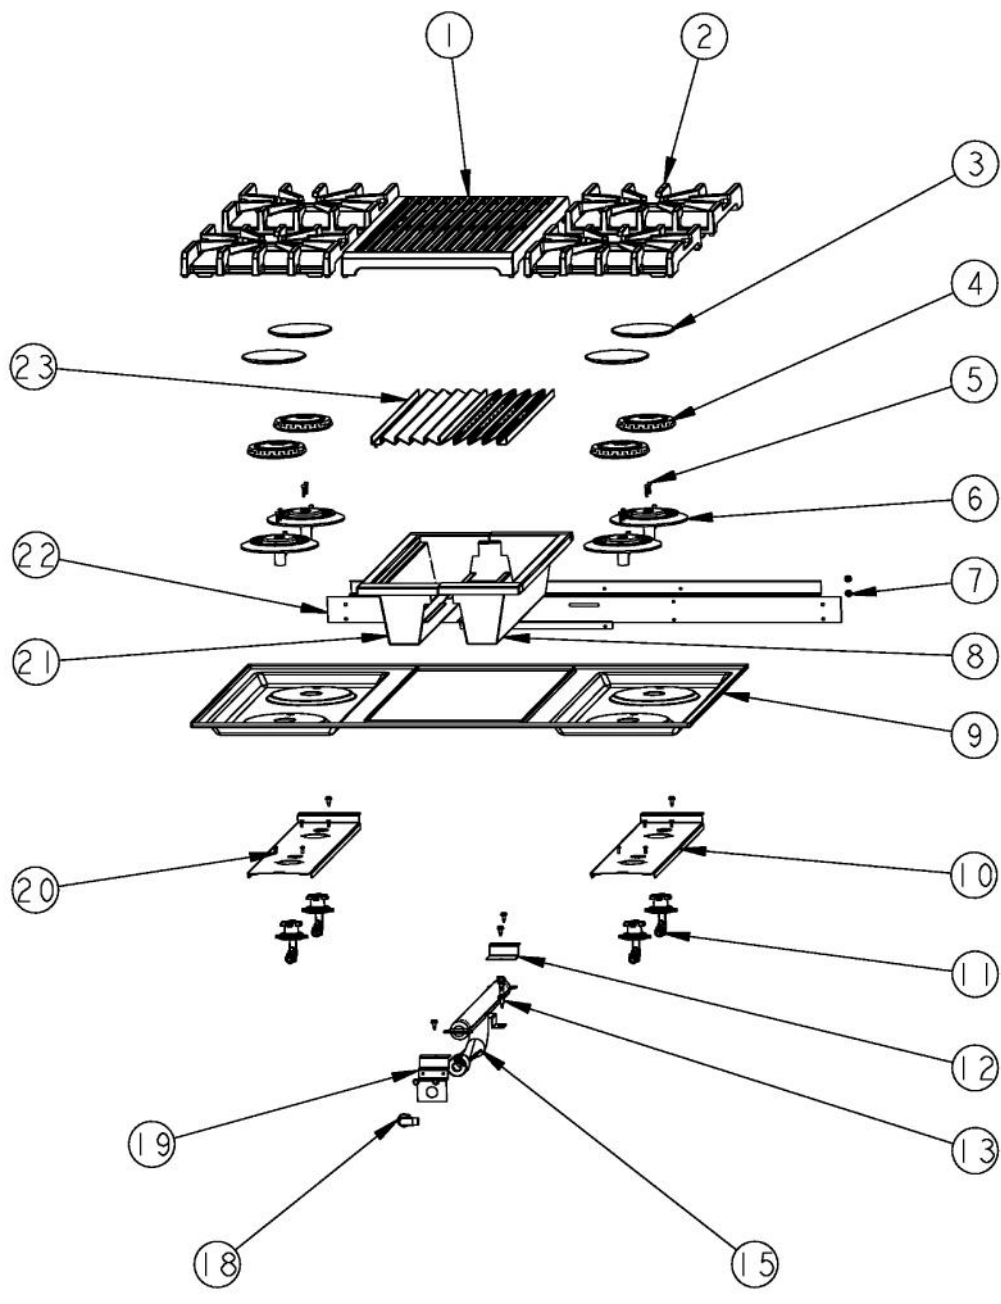

----- Manual continues below -----

Ref #	Part Number	Qty.	Description
1	010168-000	1	CUSTOM RANGE GRILL GRATE
2	007323-000	4	BURNER GRATE
3	PA080083	4	D BURNER CAP XMATTE BLACKX
4	006706-000	4	B6 REV SEALED BURNER
5	009197-000	8	NO.6-32 X 5/8 18-8 SS NC SOC CAP
6	003322-041	4	SEALED BURNER BASE, PAINTED FINISH
7	003860-000	13	NO.10-18 X .500 FASTNR,SCR,HXWH,STL,ZPLT
8	013593-000	1	PAN, DRIP, ASM, RIGHT
9	E9108438BK	1	MAIN TOP (VGRT4G/Q) XBKX
10	002923-000	2	BURNER MODULE SUPPORT
11	001394-042	4	15000 BTU NAT JETHOLDER
12	008636-000	1	BRACKET, BURNER, GRILL, REAR
13	PA020028	1	SPARK IGNITER
15	007878-000	1	BURNER, GRIL, ASM
18	PB040238	1	90 DEGREE ORIFICE FITTING, NAT NO.47
19	007776-000	1	MOUNT, GRILL, BURNER, FRONT
20	PD020076	8	6-32 X 3/8 PHILL PAN MS
21	013595-000	1	PAN, DRIP, ASM, LEFT
22	004602-000	1	REAR SUPPORT, BURNER BOX 36
23	E9101130BK	2	GRILL SMOKE GENERATOR

Ref #	Part Number	Qty.	Description
1	006015-000	4	VALVE, BRS, SEALED TOP - ISPHORDING
2	PA070001	1	PRESSURE REGULATOR (NAT.)
3	002884-000	3	MANIFOLD PLUG
4	013583-000	1	VALVE, GRL, ASM, BRS, ISPHORDING
5	PA020058	5	IRIS SINGLE SPARK MODULE
6	PB020193	2	16 FLEX TUBING W/CONNECTORS
7	PB020192	3	10 FLEX TUBING W/CONNECTORS
8	005480-000	1	MANIFOLD, GAS, VDSC36 - 6B
9	PD010012	8	VALVE BOLT 1/4-20 UNC-2B 5/16 M.S.
10	014281-000	1	CONTROL PANEL, ASM, MODULE, VGRT536-4Q
11	PD020032	3	SRW-8(A)X3/8PH.WFR HD 7/16DIAXNICL
12	PD020046	5	NO.8 X 1/2 SCREWS
13	005269-000	4	RANGE TOP BURNER KNOB-BRUSHED, SSS
14	006574-000	1	KNOB, GRL, ASM, PVD, NO.3, SSS
15	011637-000	1	TRIM, ASM

*No Image
Available*

Ref #	Part Number	Qty.	Description
NI	PE070128	1	SUPPLY CORD (VGRT/SC/SS/RC)
NI	027347-000	1	SUPPLY CORD JUMPER
NI	000573-000	1	POWER JUMPER WIRE
NI	PE070036	4	TIE WRAP
NI	PE070071	1	DISCONNECT BLOCK XALX 770027-1
NI	000647-000	2	IRIS IGNITOR WIRE, FRONT BURNER
NI	006766-000	2	IRIS IGNITOR WIRE, BACK BURNER
NI	PE070890	1	IRIS HARNESS - 36