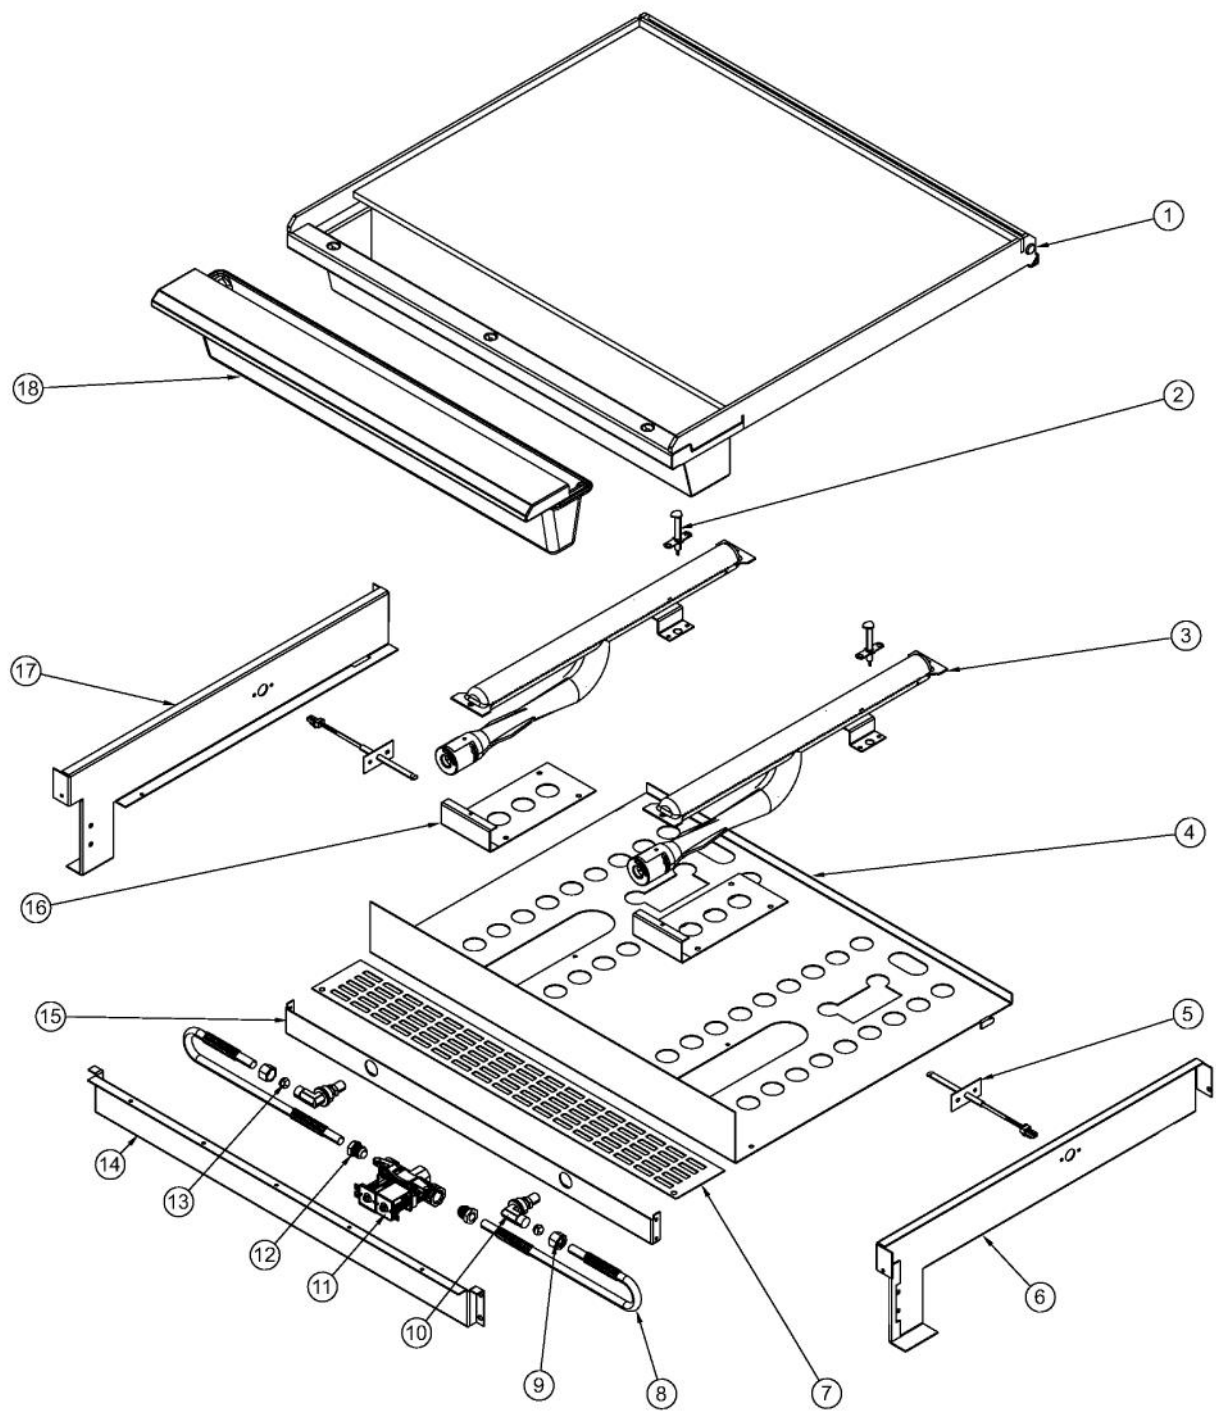

----- Manual continues below -----

Ref #	Part Number	Qty.	Description
1	PB010304	8	KNOB BEZEL
1	PB010304PVD	8	RESTYLE KNOB BEZEL, BR
2	014321-000	1	TRIM, ASM, CUSTOM 60
3	PA020058	6	IRIS SINGLE SPARK MODULE
4	026469-000	2	THERMOSTAT, 2-POS, 91 SHAFT
5	006015-000	6	VALVE, BRS, SEALED TOP - ISPHORDING
6	PB030007	1	SHUT OFF VALVE
7	026109-000	1	MANIFOLD, VDSC/VGRT560-6G (NAT)
8	PA070003	1	PRESSURE REGULATOR (NAT.)
8	013386-000	1	LP PRESSURE REGULATOR
9	026037-000	1	TUBING, GRIDDLE VALVE
10	PE050024	2	OVEN IND. LIGHT (LIGHT HOUSING)
11	PD010012	8	VALVE BOLT 1/4-20 UNC-2B 5/16 M.S.
12	025952-2310	1	CONTROL PNL ASM, VGRT560-6G W/GRAPHICS
13	005269-000	6	RANGE TOP BURNER KNOB-BRUSHED, SSS
14	PD030006	1	CAPPED WASHER PAL NUT
15	PE010142	1	3 LOGO XBKXXCHROME
15	PE010143	1	3 LOGO BK/BR
16	PD010028	1	BOLT M 4X5
17	006570-000	2	KNOB, GRDL/(LH OVEN), ASM, PVD, NO.3, SSS
18	PE050023	1	OVEN IND. LIGHT (LENS & BEZEL)

Ref #	Part Number	Qty.	Description
1	040248-000	1	24 GRIDDLE, ASM
2	PA020028	2	SPARK IGNITER
3	013888-000	2	GRIDDLE, BURNER, ASM, NAT, W/IGNITOR BRACKET
3	013889-000	2	GRIDDLE, BURNER, ASM, LP, W/IGNITOR BRACKET
4	026114-000	1	GRIDDLE, BOX, BTM, 24
5	007008-000	2	RTD PROBE
6	016295-000	1	SIDE, GRILL BOX, RH
7	027489-000	1	SHIELD, WIRE
8	PB020126	2	3/8` S.S. FLEX TUBING 15`` (DGCU)
9	PB040051	2	3/8CC FEMALE COMP. FITTING
10	PB040190	2	90 DEGREE ORIFICE FITTING NO.50 NAT
10	002513-000	2	90 DEGREE ORIFICE FITTING NO.57 LP
11	009112-000	1	VALVE, SOL, DOUBLE
12	PB040050	2	3/8CC MALE COMP. FITTING W/FERRULE
13	PB040049	2	3/8 XBRX FERRULE (FOR 3/8CC FEMALE
14	026036-000	1	BRACE, SUPPORT, FRONT
15	026113-000	1	GRIDDLE ORIFICE BRKT
16	006785-000	2	GRIDDLE, BOX, VENTURI, COVER
17	016293-000	1	GRIDDLE SUPPORT, LEFT
18	025750-000	1	TROUGH, GRIDDLE, ASM, 24

*No Image
Available*

Ref #	Part Number	Qty.	Description
NI	031434-000	1	WIRE ASSEMBLY, BLACK
NI	031435-000	1	WIRE ASSEMBLY, WHITE