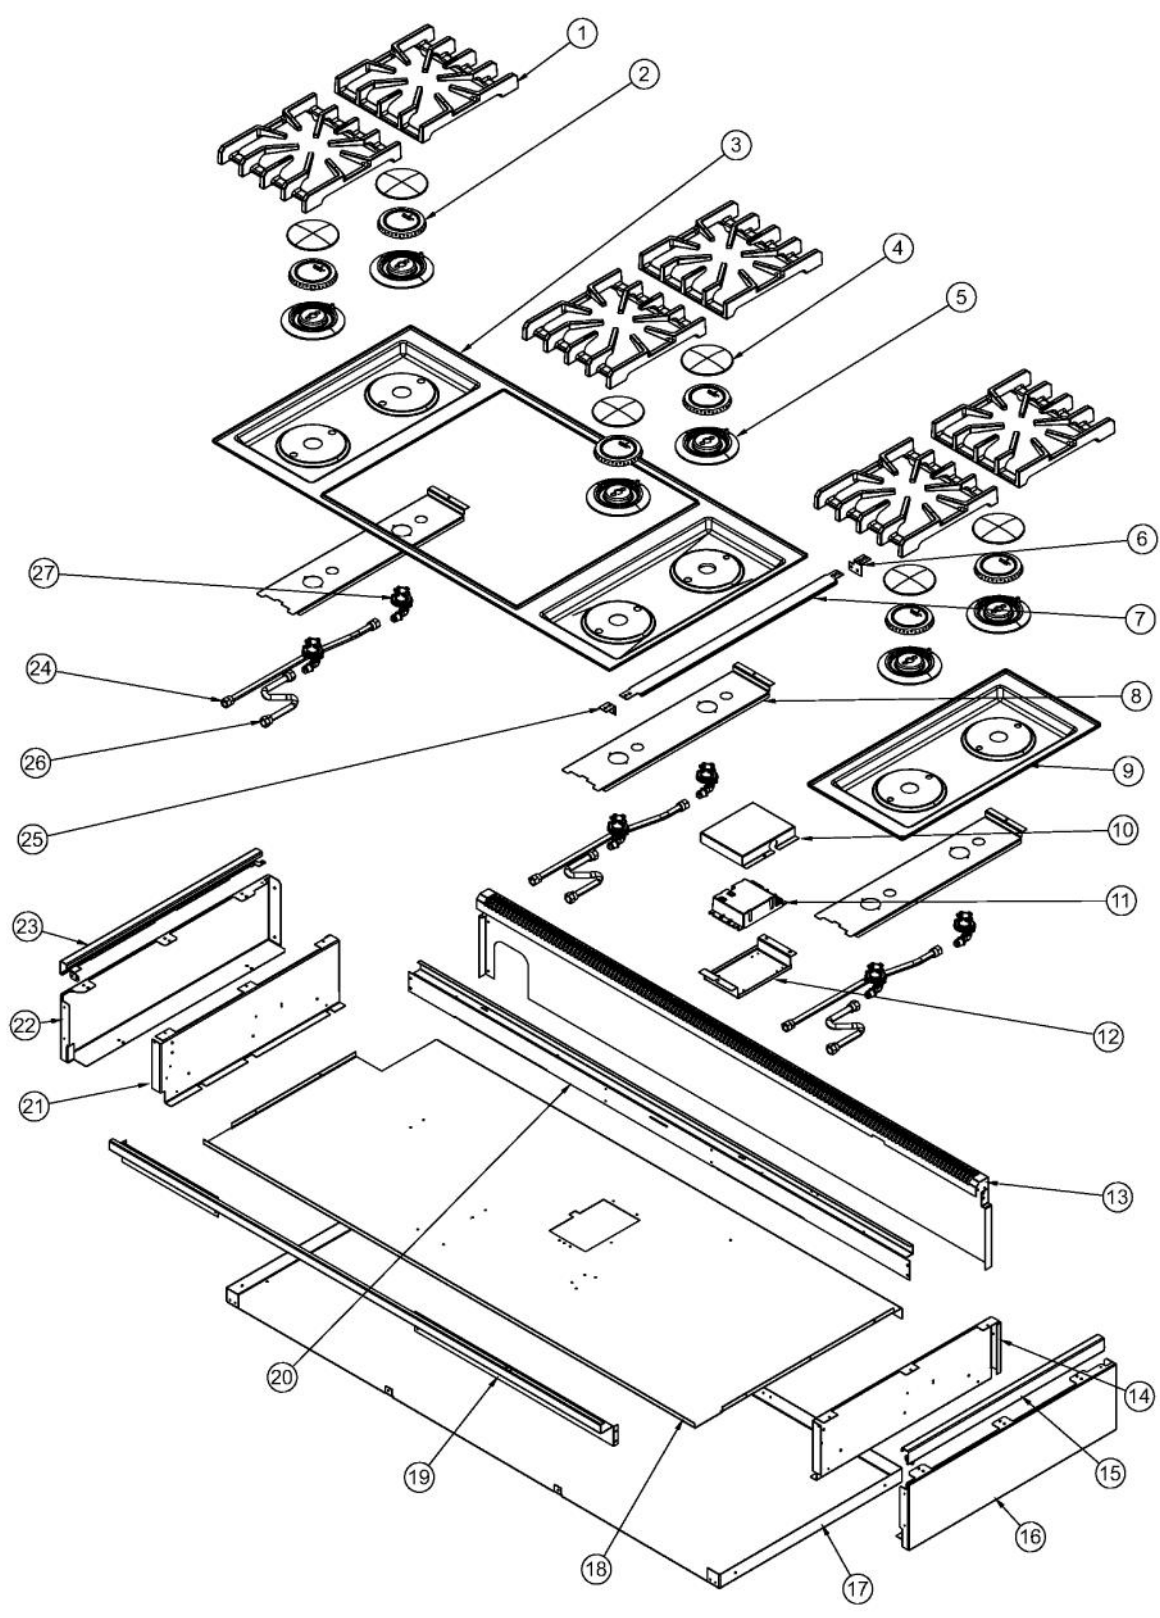

----- Manual continues below -----

Ref #	Part Number	Qty.	Description
1	PB010304	8	KNOB BEZEL
1	PB010304PVD	8	RESTYLE KNOB BEZEL, BR
2	014321-000	1	TRIM, ASM, CUSTOM 60
3	PA020058	6	IRIS SINGLE SPARK MODULE
4	026469-000	2	THERMOSTAT, 2-POS, 91 SHAFT
5	006015-000	6	VALVE, BRS, SEALED TOP - ISPHORDING
6	PB030007	1	SHUT OFF VALVE
7	026109-000	1	MANIFOLD, VDSC/VGRT560-6G (NAT)
8	PA070003	1	PRESSURE REGULATOR (NAT.)
8	013386-000	1	LP PRESSURE REGULATOR
9	026037-000	1	TUBING, GRIDDLE VALVE
10	PE050024	2	OVEN IND. LIGHT (LIGHT HOUSING)
11	PD010012	8	VALVE BOLT 1/4-20 UNC-2B 5/16 M.S.
12	025952-2310	1	CONTROL PNL ASM, VGRT560-6G W/GRAPHICS
13	005269-000	6	RANGE TOP BURNER KNOB-BRUSHED, SSS
14	PD030006	1	CAPPED WASHER PAL NUT
15	PE010142	1	3 LOGO XBKXXCHROME
15	PE010143	1	3 LOGO BK/BR
16	PD010028	1	BOLT M 4X5
17	006570-000	2	KNOB, GRDL/(LH OVEN), ASM, PVD, NO.3, SSS
18	PE050023	1	OVEN IND. LIGHT (LENS & BEZEL)

Ref #	Part Number	Qty.	Description
1	040248-000	1	24 GRIDDLE, ASM
2	PA020028	2	SPARK IGNITER
3	013888-000	2	GRIDDLE, BURNER, ASM, NAT, W/IGNITOR BRACKET
3	013889-000	2	GRIDDLE, BURNER, ASM, LP, W/IGNITOR BRACKET
4	026114-000	1	GRIDDLE, BOX, BTM, 24
5	007008-000	2	RTD PROBE
6	016295-000	1	SIDE, GRILL BOX, RH
7	027489-000	1	SHIELD, WIRE
8	PB020126	2	3/8` S.S. FLEX TUBING 15`` (DGCU)
9	PB040051	2	3/8CC FEMALE COMP. FITTING
10	PB040190	2	90 DEGREE ORIFICE FITTING NO.50 NAT
10	002513-000	2	90 DEGREE ORIFICE FITTING NO.57 LP
11	009112-000	1	VALVE, SOL, DOUBLE
12	PB040050	2	3/8CC MALE COMP. FITTING W/FERRULE
13	PB040049	2	3/8 XBRX FERRULE (FOR 3/8CC FEMALE
14	026036-000	1	BRACE, SUPPORT, FRONT
15	026113-000	1	GRIDDLE ORIFICE BRKT
16	006785-000	2	GRIDDLE, BOX, VENTURI, COVER
17	016293-000	1	GRIDDLE SUPPORT, LEFT
18	025750-000	1	TROUGH, GRIDDLE, ASM, 24

*No Image
Available*

Ref #	Part Number	Qty.	Description
NI	031434-000	1	WIRE ASSEMBLY, BLACK
NI	031435-000	1	WIRE ASSEMBLY, WHITE