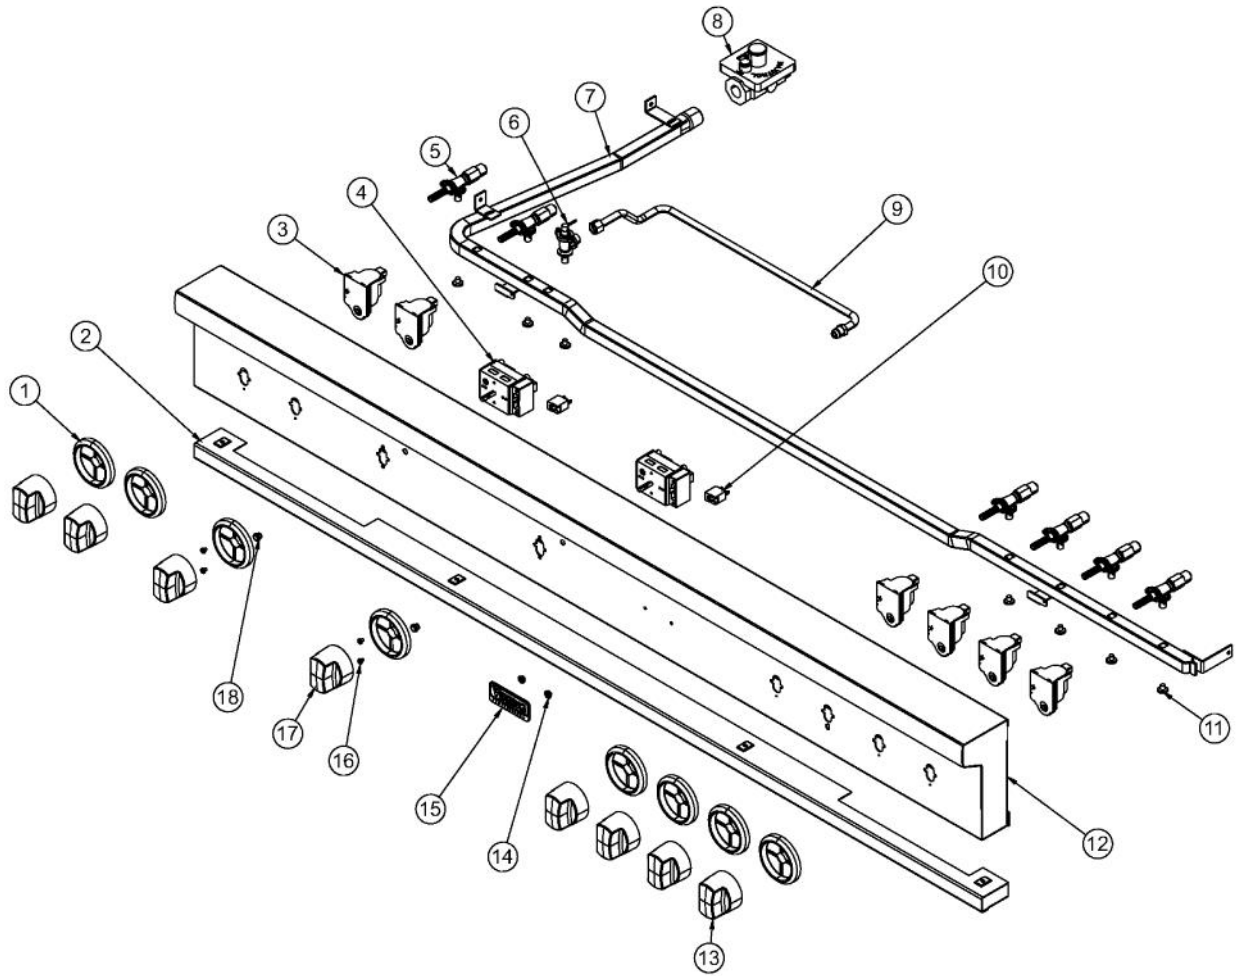

----- Manual continues below -----

Ref #	Part Number	Qty.	Description
1	PB010304	8	KNOB BEZEL
1	PB010304PVD	8	RESTYLE KNOB BEZEL, BR
2	014321-000	1	TRIM, ASM, CUSTOM 60
3	PA020058	6	IRIS SINGLE SPARK MODULE
4	026469-000	2	THERMOSTAT, 2-POS, 91 SHAFT
5	006015-000	6	VALVE, BRS, SEALED TOP - ISPHORDING
6	PB030007	1	SHUT OFF VALVE
7	026109-000	1	MANIFOLD, VDSC/VGRT560-6G (NAT)
8	PA070003	1	PRESSURE REGULATOR (NAT.)
8	013386-000	1	LP PRESSURE REGULATOR
9	026037-000	1	TUBING, GRIDDLE VALVE
10	PE050024	2	OVEN IND. LIGHT (LIGHT HOUSING)
11	PD010012	8	VALVE BOLT 1/4-20 UNC-2B 5/16 M.S.
12	025952-2310	1	CONTROL PNL ASM, VGRT560-6G W/GRAPHICS
13	005269-000	6	RANGE TOP BURNER KNOB-BRUSHED, SSS
14	PD030006	1	CAPPED WASHER PAL NUT
15	PE010142	1	3 LOGO XBKXXCHROME
15	PE010143	1	3 LOGO BK/BR
16	PD010028	1	BOLT M 4X5
17	006570-000	2	KNOB, GRDL/(LH OVEN), ASM, PVD, NO.3, SSS
18	PE050023	1	OVEN IND. LIGHT (LENS & BEZEL)

Ref #	Part Number	Qty.	Description
1	040248-000	1	24 GRIDDLE, ASM
2	PA020028	2	SPARK IGNITER
3	013888-000	2	GRIDDLE, BURNER, ASM, NAT, W/IGNITOR BRACKET
3	013889-000	2	GRIDDLE, BURNER, ASM, LP, W/IGNITOR BRACKET
4	026114-000	1	GRIDDLE, BOX, BTM, 24
5	007008-000	2	RTD PROBE
6	016295-000	1	SIDE, GRILL BOX, RH
7	027489-000	1	SHIELD, WIRE
8	PB020126	2	3/8` S.S. FLEX TUBING 15`` (DGCU)
9	PB040051	2	3/8CC FEMALE COMP. FITTING
10	PB040190	2	90 DEGREE ORIFICE FITTING NO.50 NAT
10	002513-000	2	90 DEGREE ORIFICE FITTING NO.57 LP
11	009112-000	1	VALVE, SOL, DOUBLE
12	PB040050	2	3/8CC MALE COMP. FITTING W/FERRULE
13	PB040049	2	3/8 XBRX FERRULE (FOR 3/8CC FEMALE
14	026036-000	1	BRACE, SUPPORT, FRONT
15	026113-000	1	GRIDDLE ORIFICE BRKT
16	006785-000	2	GRIDDLE, BOX, VENTURI, COVER
17	016293-000	1	GRIDDLE SUPPORT, LEFT
18	025750-000	1	TROUGH, GRIDDLE, ASM, 24