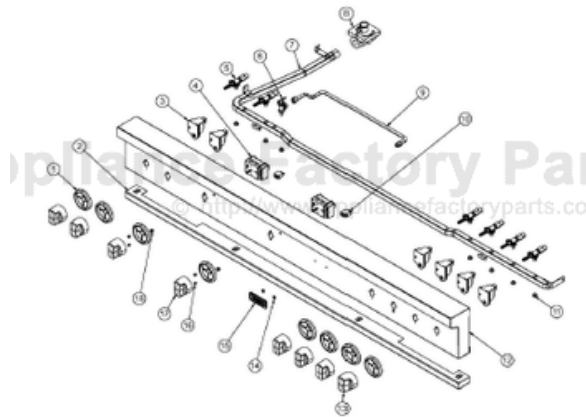

[Find Your VIKING Range Hoods Parts - Select From 411 Models](#)

----- Manual continues below -----