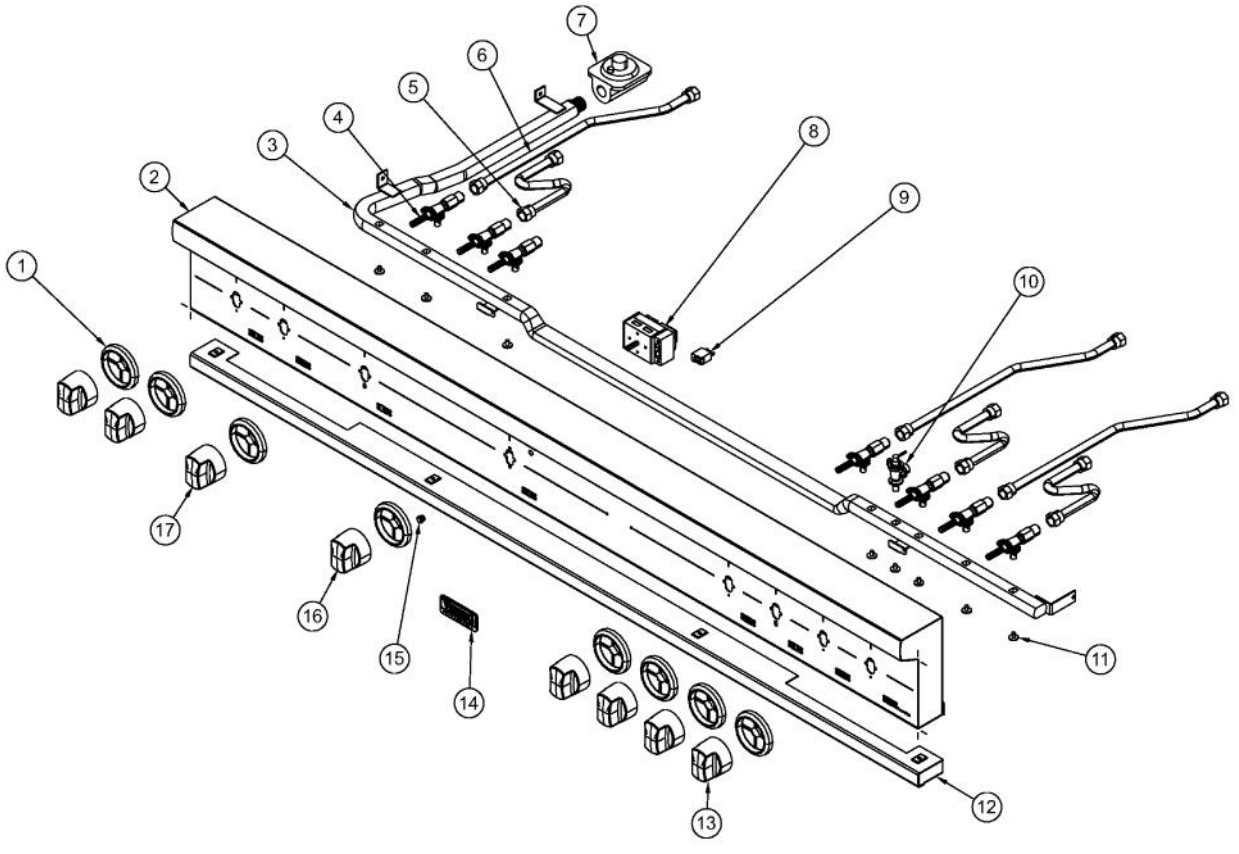

# VIKING VGRT560-6GQ Owner's Manual

[Shop genuine replacement parts for VIKING  
VGRT560-6GQ](#)

[Find Your VIKING Range Hoods Parts - Select From 411 Models](#)

----- Manual continues below -----

Ref #	Part Number	Qty.	Description
1	003649-000	1	SIDE TRIM, LH - STAINLESS
2	008101-000	1	PANEL, LH, RANGETOP
3	003481-000	1	BURNER BOX SIDE, LH
4	PB080061	1	GREASE PAN
5	008286-000	2	BRACKET, DRIP, PAN, CUSTOM, Q-MODELS
6	024305-000	1	COVER, DSI, 6G
7	006762-000	1	SUPPORT, BURNER BOX, REAR
8	023651-000	1	DSI120 LONG PURGE
9	024301-000	1	BOARD, DSI, CRADLE
10	025085-000	1	RANGE TOP, PNL, BACK, VGRT CUSTOM
11	009402-000	1	SOLENOID HEAT SHIELD COVER
12	009111-000	1	VALVE, SOL, SINGLE
13	006415-000	1	BURNER BOX, BOT, VDSC560
14	002755-000	1	BURNER BOX SIDE, RH
15	002920-000	1	SIDE TRIM, RH - STAINLESS
16	008100-000	1	PANEL, RH RANGETOP
17	015048-000	1	RANGETOP, PANEL, BOTTOM, 60" VGRT
18	006759-000	1	SUPPORT, BURNER BOX, FRONT
19	015391-000	1	HEAT SHIELD
20	PB070146	3	POLY FILM, (VDSC, VGSC)

Ref #	Part Number	Qty.	Description
1	PB010304	8	KNOB BEZEL
1	PB010304PVD	8	RESTYLE KNOB BEZEL, BR
2	015185-000	1	CONTROL PANEL, W/GRAPHICS VGRT560-6GQ
3	006602-000	1	MANIFOLD, GAS, VDSC5606GQ
4	006015-000	7	VALVE, BRS, SEALED TOP - ISPHORDING
4	004507-000	6	SUB TO 006313-000 - VALVE,BRS,ASM,TOP,BURNER, FLRE,...
5	PB020192	3	10 FLEX TUBING W/CONNECTORS
6	PB020193	3	16 FLEX TUBING W/CONNECTORS
7	PA070001	1	PRESSURE REGULATOR (NAT.)
7	013386-000	1	LP PRESSURE REGULATOR
8	012235-000	1	ELECTRONIC THERMOSTAT - 2 POS. W/O LEADS
9	PE050024	1	OVEN IND. LIGHT (LIGHT HOUSING)
10	PB030007	1	SHUT OFF VALVE
11	PD010012	8	VALVE BOLT 1/4-20 UNC-2B 5/16 M.S.
12	014321-000	1	TRIM, ASM, CUSTOM 60
13	005269-000	6	RANGE TOP BURNER KNOB-BRUSHED, SSS
14	PE010142	1	3 LOGO XBKXXCHROME
14	PE010144	1	3 LOGO XWHXCHROME
15	PE050023	1	OVEN IND. LIGHT (LENS & BEZEL)
16	006570-000	1	KNOB, GRDL(LH OVEN), ASM, PVD, NO.3, SSS
17	006574-000	1	KNOB, GRL, ASM, PVD, NO.3, SSS