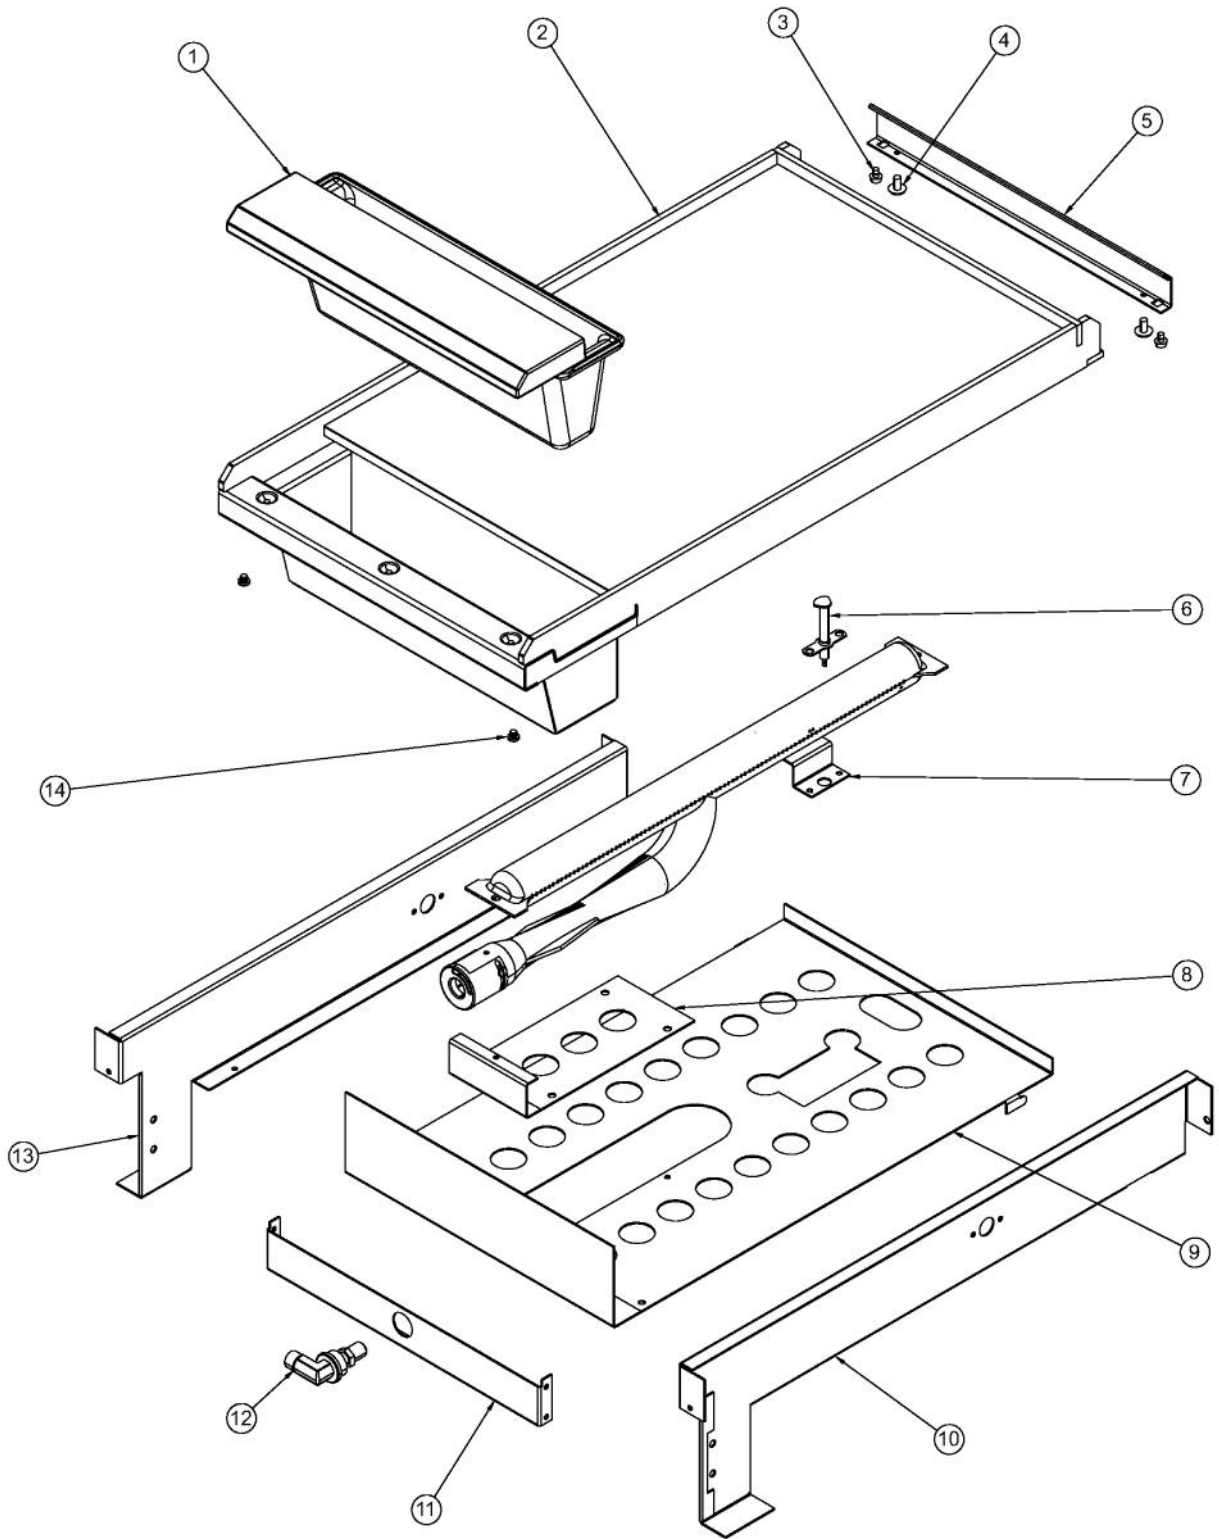

# VIKING VGRT560-6GQ Owner's Manual

[Shop genuine replacement parts for VIKING  
VGRT560-6GQ](#)

[Find Your VIKING Range Hoods Parts - Select From 411 Models](#)

----- Manual continues below -----

Ref #	Part Number	Qty.	Description
1	003649-000	1	SIDE TRIM, LH - STAINLESS
2	008101-000	1	PANEL, LH, RANGETOP
3	003481-000	1	BURNER BOX SIDE, LH
4	PB080061	1	GREASE PAN
5	008286-000	2	BRACKET, DRIP, PAN, CUSTOM, Q-MODELS
6	024305-000	1	COVER, DSI, 6G
7	006762-000	1	SUPPORT, BURNER BOX, REAR
8	023651-000	1	DSI120 LONG PURGE
9	024301-000	1	BOARD, DSI, CRADLE
10	025085-000	1	RANGE TOP, PNL, BACK, VGRT CUSTOM
11	009402-000	1	SOLENOID HEAT SHIELD COVER
12	009111-000	1	VALVE, SOL, SINGLE
13	006415-000	1	BURNER BOX, BOT, VDSC560
14	002755-000	1	BURNER BOX SIDE, RH
15	002920-000	1	SIDE TRIM, RH - STAINLESS
16	008100-000	1	PANEL, RH RANGETOP
17	015048-000	1	RANGETOP, PANEL, BOTTOM, 60" VGRT
18	006759-000	1	SUPPORT, BURNER BOX, FRONT
19	015391-000	1	HEAT SHIELD
20	PB070146	3	POLY FILM, (VDSC, VGSC)

Ref #	Part Number	Qty.	Description
1	PB010304	8	KNOB BEZEL
1	PB010304PVD	8	RESTYLE KNOB BEZEL, BR
2	015185-000	1	CONTROL PANEL, W/GRAPHICS VGRT560-6GQ
3	006602-000	1	MANIFOLD, GAS, VDSC5606GQ
4	006015-000	7	VALVE, BRS, SEALED TOP - ISPHORDING
4	004507-000	6	SUB TO 006313-000 - VALVE,BRS,ASM,TOP,BURNER, FLRE,...
5	PB020192	3	10 FLEX TUBING W/CONNECTORS
6	PB020193	3	16 FLEX TUBING W/CONNECTORS
7	PA070001	1	PRESSURE REGULATOR (NAT.)
7	013386-000	1	LP PRESSURE REGULATOR
8	012235-000	1	ELECTRONIC THERMOSTAT - 2 POS. W/O LEADS
9	PE050024	1	OVEN IND. LIGHT (LIGHT HOUSING)
10	PB030007	1	SHUT OFF VALVE
11	PD010012	8	VALVE BOLT 1/4-20 UNC-2B 5/16 M.S.
12	014321-000	1	TRIM, ASM, CUSTOM 60
13	005269-000	6	RANGE TOP BURNER KNOB-BRUSHED, SSS
14	PE010142	1	3 LOGO XBKXXCHROME
14	PE010144	1	3 LOGO XWHXCHROME
15	PE050023	1	OVEN IND. LIGHT (LENS & BEZEL)
16	006570-000	1	KNOB, GRDL(LH OVEN), ASM, PVD, NO.3, SSS
17	006574-000	1	KNOB, GRL, ASM, PVD, NO.3, SSS