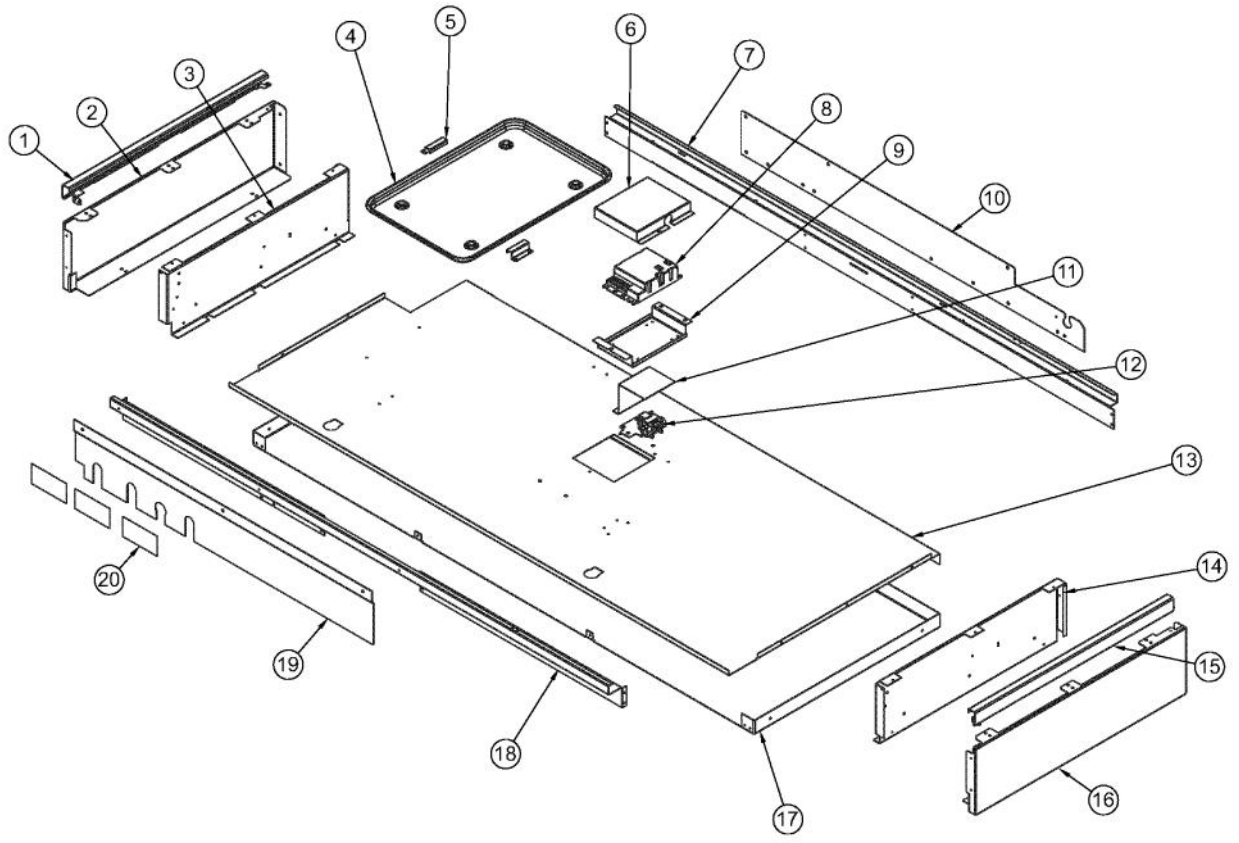

# VIKING VGRT560-6GQ Owner's Manual

[Shop genuine replacement parts for VIKING  
VGRT560-6GQ](#)

[Find Your VIKING Range Hoods Parts - Select From 411 Models](#)

----- Manual continues below -----

Ref #	Part Number	Qty.	Description
1	003649-000	1	SIDE TRIM, LH - STAINLESS
2	008101-000	1	PANEL, LH, RANGETOP
3	003481-000	1	BURNER BOX SIDE, LH
4	PB080061	1	GREASE PAN
5	008286-000	2	BRACKET, DRIP, PAN, CUSTOM, Q-MODELS
6	024305-000	1	COVER, DSI, 6G
7	006762-000	1	SUPPORT, BURNER BOX, REAR
8	023651-000	1	DSI120 LONG PURGE
9	024301-000	1	BOARD, DSI, CRADLE
10	025085-000	1	RANGE TOP, PNL, BACK, VGRT CUSTOM
11	009402-000	1	SOLENOID HEAT SHIELD COVER
12	009111-000	1	VALVE, SOL, SINGLE
13	006415-000	1	BURNER BOX, BOT, VDSC560
14	002755-000	1	BURNER BOX SIDE, RH
15	002920-000	1	SIDE TRIM, RH - STAINLESS
16	008100-000	1	PANEL, RH RANGETOP
17	015048-000	1	RANGETOP, PANEL, BOTTOM, 60" VGRT
18	006759-000	1	SUPPORT, BURNER BOX, FRONT
19	015391-000	1	HEAT SHIELD
20	PB070146	3	POLY FILM, (VDSC, VGSC)