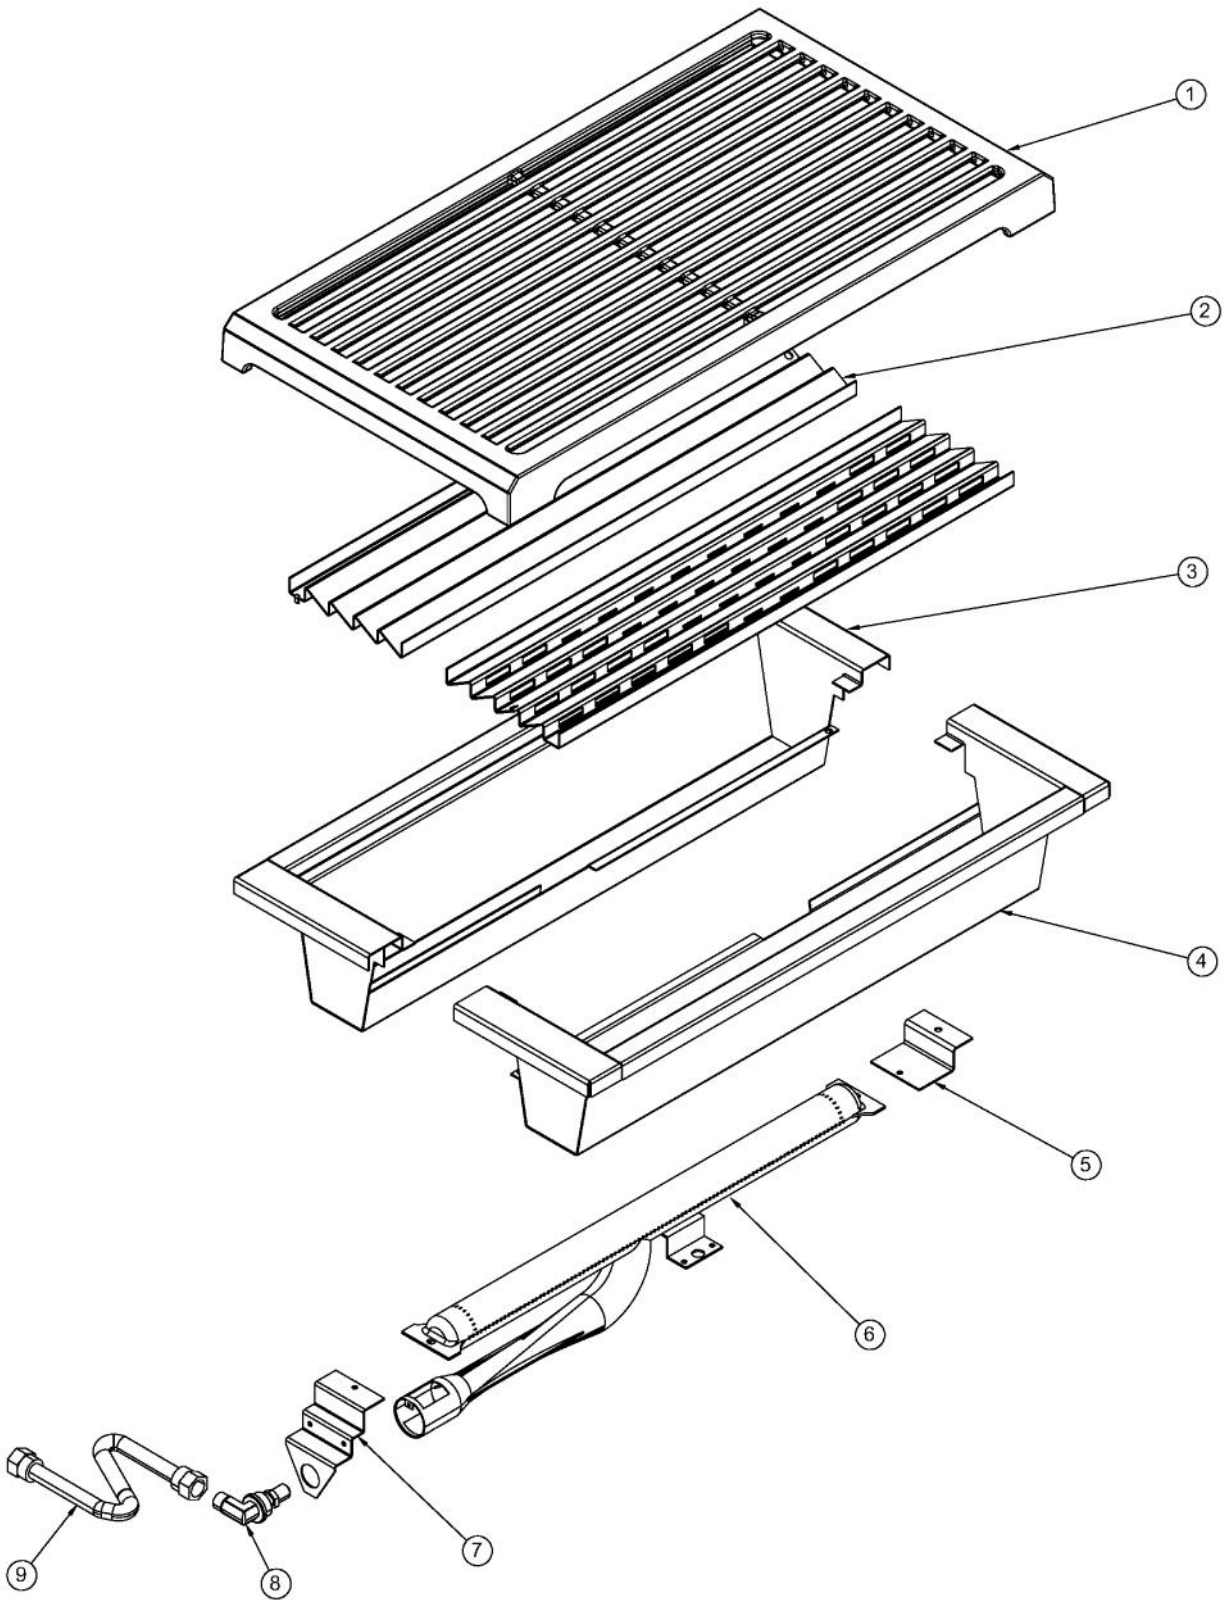

Ref #	Part Number	Qty.	Description
1	010168-000	1	CUSTOM RANGE GRILL GRATE
2	E9101130	2	GRILL SMOKE GENERATOR
3	013595-000	1	PAN, DRIP, ASM, LEFT
4	013593-000	1	PAN, DRIP, ASM, RIGHT
5	008636-000	1	BRACKET, BURNER, GRILL, REAR
6	007878-000	1	BURNER, GRIL, ASM
6	012460-000	1	BURNER, GRILL, ASM, LP CUSTOM RANGES
7	007776-000	1	MOUNT, GRILL, BURNER, FRONT
8	PB040238	1	90 DEGREE ORIFICE FITTING, NAT NO.47
8	019407-000	1	90 DEGREE ORIFICE FITTING, LP (1.19MM)
9	PB020192	1	10 FLEX TUBING W/CONNECTORS