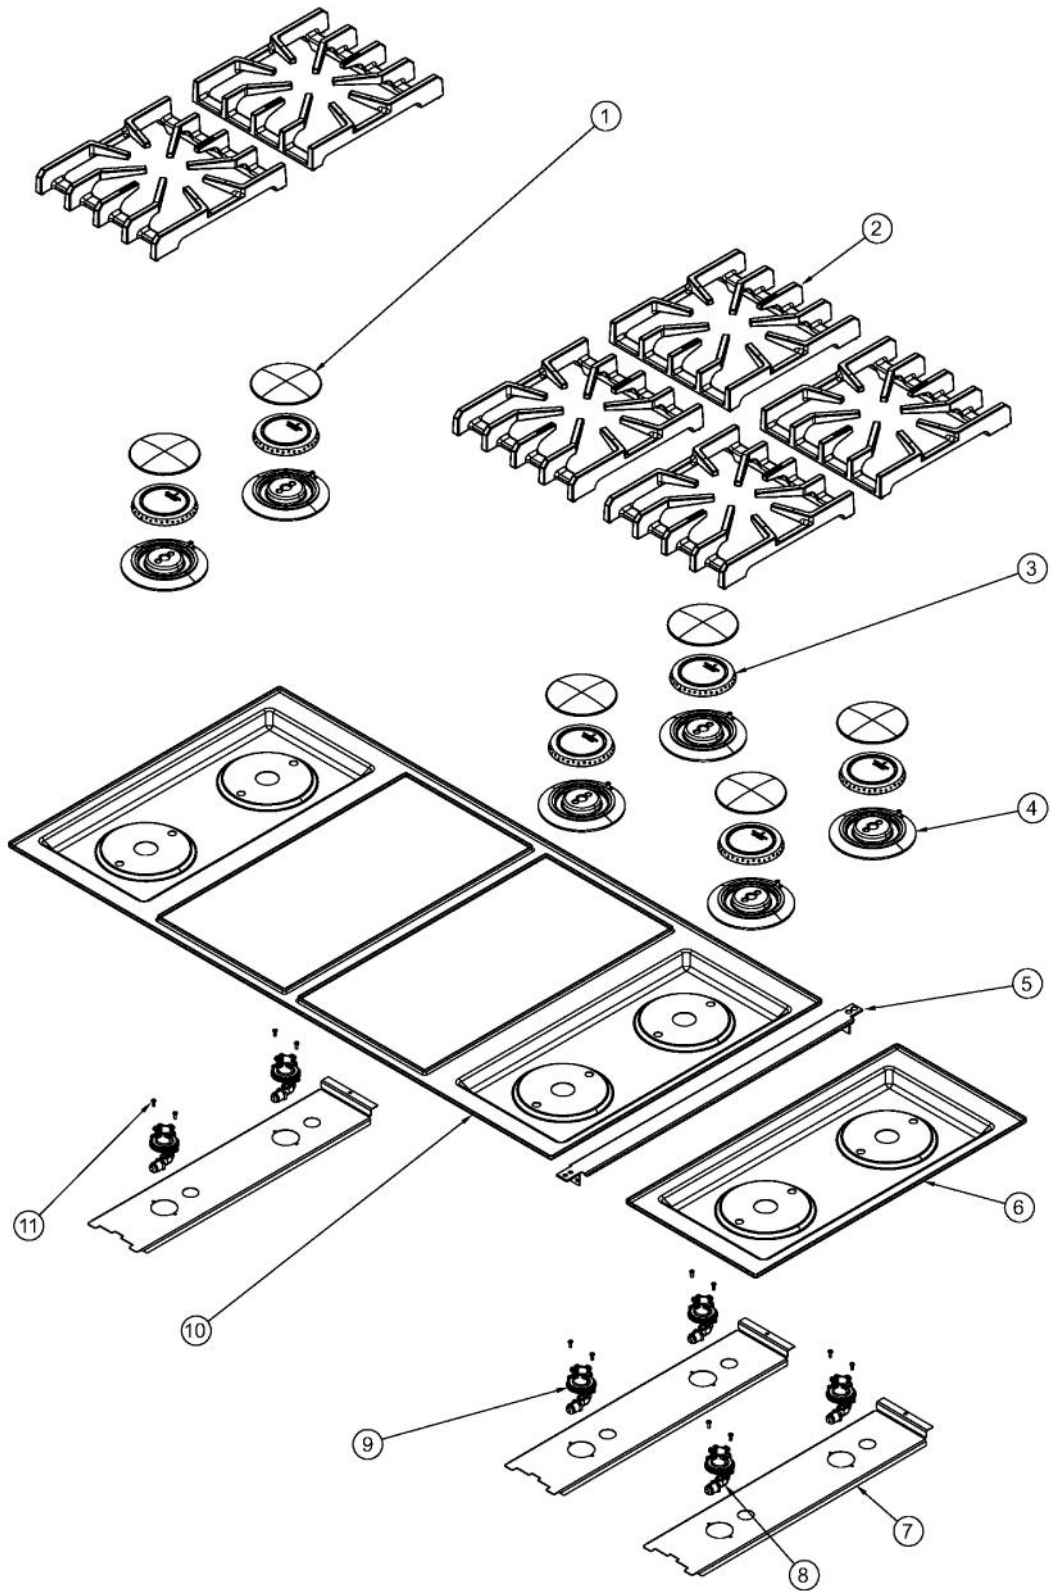

# VIKING VGRT560-6GQ Owner's Manual

[Shop genuine replacement parts for VIKING  
VGRT560-6GQ](#)

[Find Your VIKING Range Hoods Parts - Select From 411 Models](#)

----- Manual continues below -----

Ref #	Part Number	Qty.	Description
1	003649-000	1	SIDE TRIM, LH - STAINLESS
2	008101-000	1	PANEL, LH, RANGETOP
3	003481-000	1	BURNER BOX SIDE, LH
4	PB080061	1	GREASE PAN
5	008286-000	2	BRACKET, DRIP, PAN, CUSTOM, Q-MODELS
6	024305-000	1	COVER, DSI, 6G
7	006762-000	1	SUPPORT, BURNER BOX, REAR
8	023651-000	1	DSI120 LONG PURGE
9	024301-000	1	BOARD, DSI, CRADLE
10	025085-000	1	RANGE TOP, PNL, BACK, VGRT CUSTOM
11	009402-000	1	SOLENOID HEAT SHIELD COVER
12	009111-000	1	VALVE, SOL, SINGLE
13	006415-000	1	BURNER BOX, BOT, VDSC560
14	002755-000	1	BURNER BOX SIDE, RH
15	002920-000	1	SIDE TRIM, RH - STAINLESS
16	008100-000	1	PANEL, RH RANGETOP
17	015048-000	1	RANGETOP, PANEL, BOTTOM, 60" VGRT
18	006759-000	1	SUPPORT, BURNER BOX, FRONT
19	015391-000	1	HEAT SHIELD
20	PB070146	3	POLY FILM, (VDSC, VGSC)

Ref #	Part Number	Qty.	Description
1	PB010304	8	KNOB BEZEL
1	PB010304PVD	8	RESTYLE KNOB BEZEL, BR
2	015185-000	1	CONTROL PANEL, W/GRAPHICS VGRT560-6GQ
3	006602-000	1	MANIFOLD, GAS, VDSC5606GQ
4	006015-000	7	VALVE, BRS, SEALED TOP - ISPHORDING
4	004507-000	6	SUB TO 006313-000 - VALVE,BRS,ASM,TOP,BURNER, FLRE,...
5	PB020192	3	10 FLEX TUBING W/CONNECTORS
6	PB020193	3	16 FLEX TUBING W/CONNECTORS
7	PA070001	1	PRESSURE REGULATOR (NAT.)
7	013386-000	1	LP PRESSURE REGULATOR
8	012235-000	1	ELECTRONIC THERMOSTAT - 2 POS. W/O LEADS
9	PE050024	1	OVEN IND. LIGHT (LIGHT HOUSING)
10	PB030007	1	SHUT OFF VALVE
11	PD010012	8	VALVE BOLT 1/4-20 UNC-2B 5/16 M.S.
12	014321-000	1	TRIM, ASM, CUSTOM 60
13	005269-000	6	RANGE TOP BURNER KNOB-BRUSHED, SSS
14	PE010142	1	3 LOGO XBKXXCHROME
14	PE010144	1	3 LOGO XWHXCHROME
15	PE050023	1	OVEN IND. LIGHT (LENS & BEZEL)
16	006570-000	1	KNOB, GRDL(LH OVEN), ASM, PVD, NO.3, SSS
17	006574-000	1	KNOB, GRL, ASM, PVD, NO.3, SSS