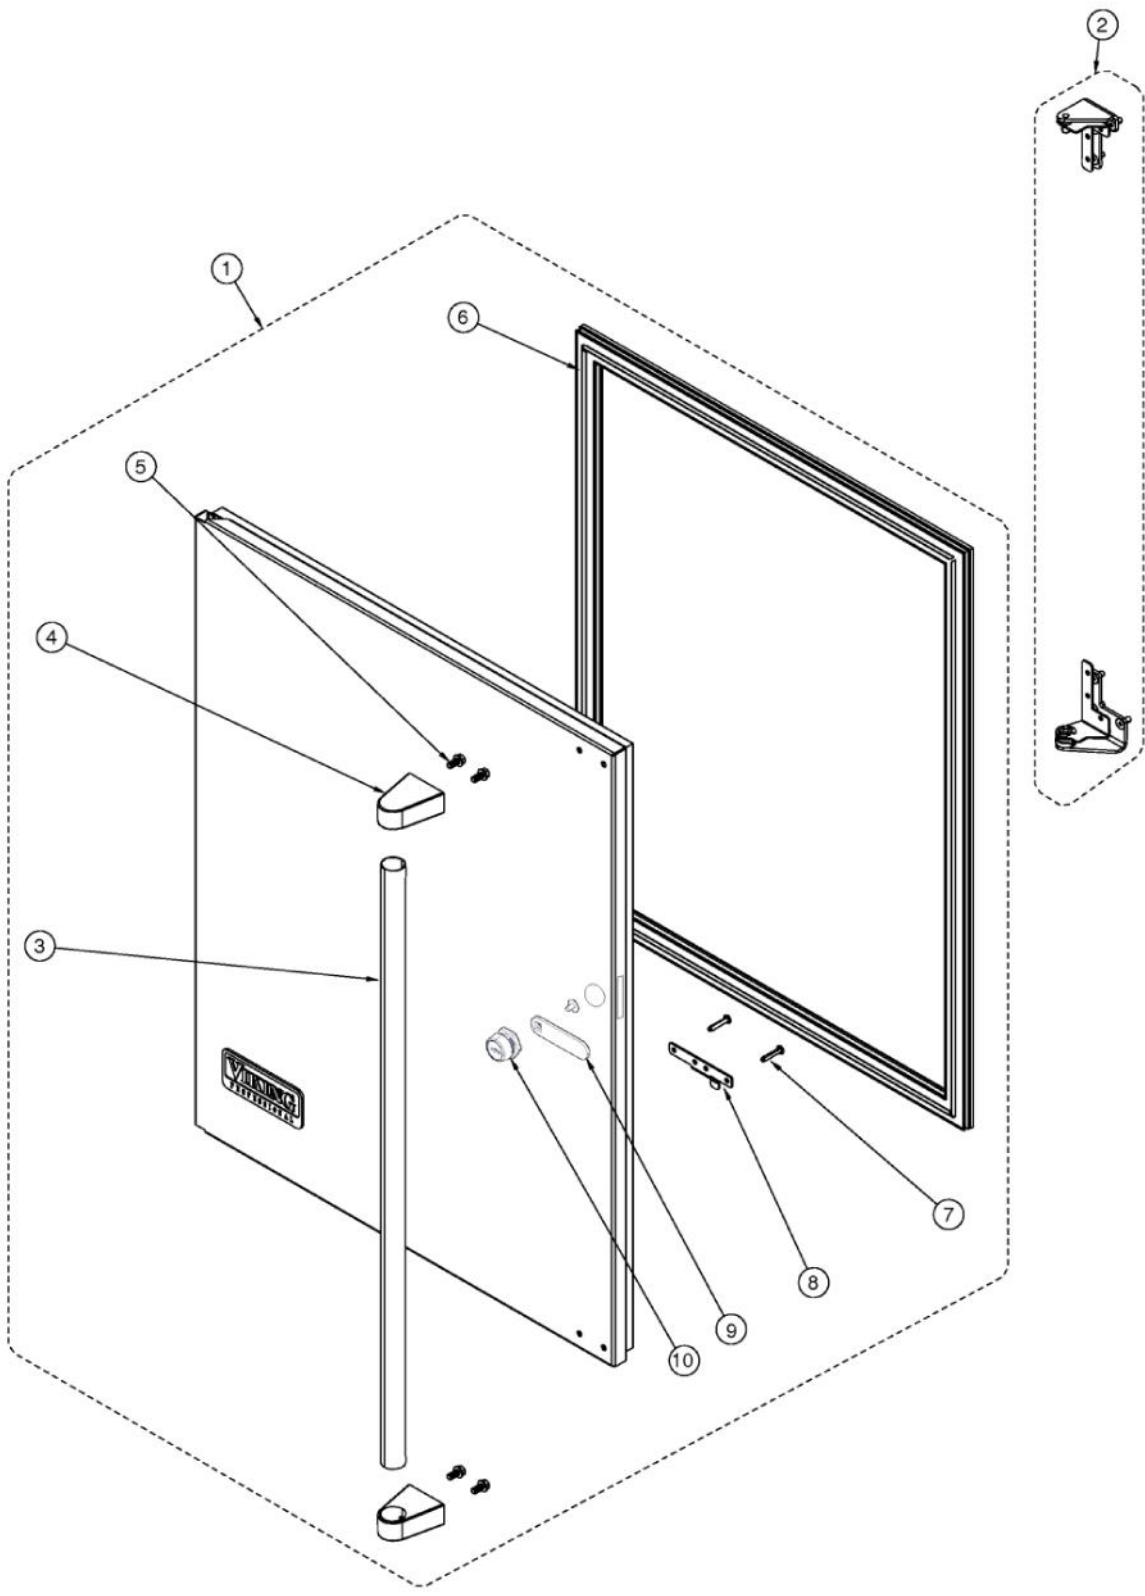

----- Manual continues below -----

Ref #	Part Number	Qty.	Description
2	033020-000	1	HINGE KIT, LH
3	033017-000	1	HANDLE
4	033016-000	2	HANDLE END CAP
5	033018-000	4	SCREW, HANDLE MOUNTING
6	032972-000	1	DOOR GASKET, 24
7	033015-000	2	PLUNGER FASTENER
8	032973-000	1	PLUNGER BRACKET
9	033091-000	1	LONG CAM
10	033089-000	1	LOCK ASSEMBLY, RH

Ref #	Part Number	Qty.	Description
1	033049-000	2	SHELF ASSEMBLY, 24

Ref #	Part Number	Qty.	Description
1	033033-000	4	LEVELLING LEG
2	033092-000	1	GRILLE ASSEMBLY. 24
3	033040-000	1	DOOR SWITCH
4	033041-000	1	CONDENSER
5	033024-000	2	FASTENER, CONTROL MOUNTING
6	033023-000	1	CONTROLLER FACE PLATE
7	033077-000	1	CONTROLLER ASSY
8	033026-000	1	LIGHT BULB
9	033027-000	1	LIGHT SOCKET
NI	033028-000	1	HARNESS, CONTROLLER
NI	033039-000	1	HARNESS, MACHINE COMPARTMENT
NI	033025-000	1	SENSOR