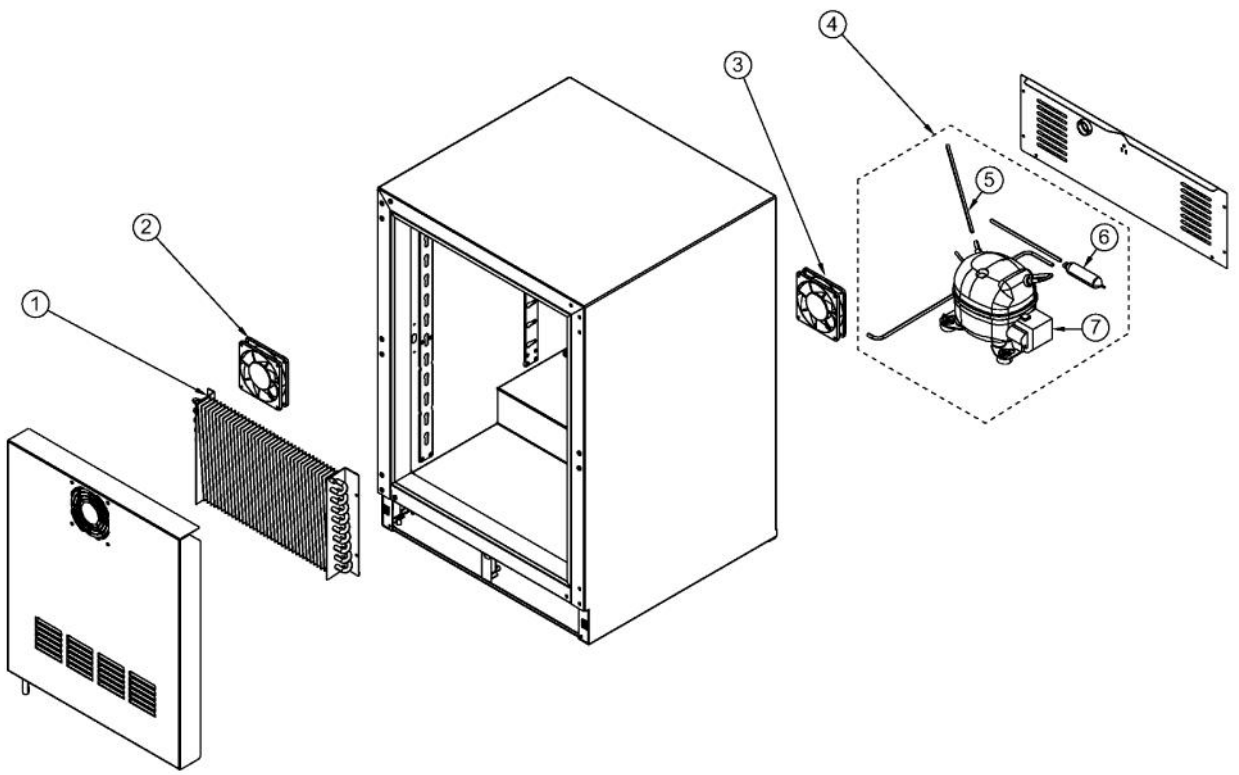

----- Manual continues below -----

Ref #	Part Number	Qty.	Description
2	033020-000	1	HINGE KIT, LH
3	033017-000	1	HANDLE
4	033016-000	2	HANDLE END CAP
5	033018-000	4	SCREW, HANDLE MOUNTING
6	032972-000	1	DOOR GASKET, 24
7	033015-000	2	PLUNGER FASTENER
8	032973-000	1	PLUNGER BRACKET
9	033091-000	1	LONG CAM
10	033089-000	1	LOCK ASSEMBLY, RH

Ref #	Part Number	Qty.	Description
1	033049-000	2	SHELF ASSEMBLY, 24

Ref #	Part Number	Qty.	Description
1	033033-000	4	LEVELLING LEG
2	033092-000	1	GRILLE ASSEMBLY. 24
3	033040-000	1	DOOR SWITCH
4	033041-000	1	CONDENSER
5	033024-000	2	FASTENER, CONTROL MOUNTING
6	033023-000	1	CONTROLLER FACE PLATE
7	033077-000	1	CONTROLLER ASSY
8	033026-000	1	LIGHT BULB
9	033027-000	1	LIGHT SOCKET
NI	033028-000	1	HARNESS, CONTROLLER
NI	033039-000	1	HARNESS, MACHINE COMPARTMENT
NI	033025-000	1	SENSOR