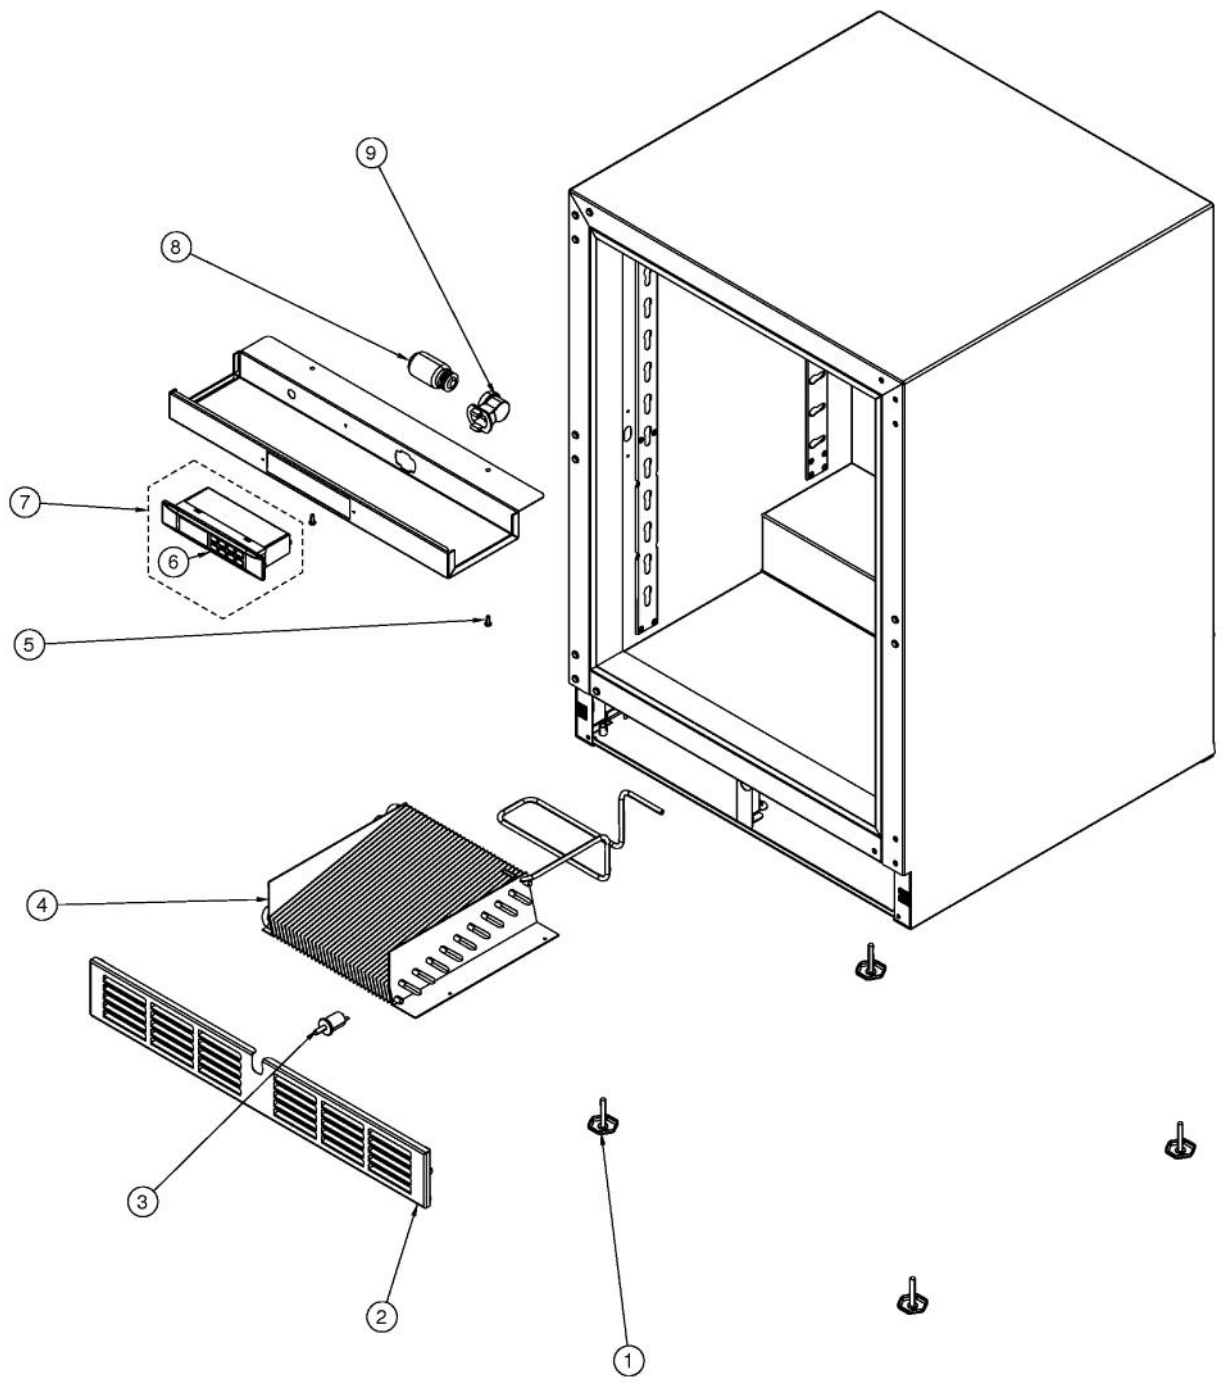

----- Manual continues below -----

Ref #	Part Number	Qty.	Description
2	033020-000	1	HINGE KIT, LH
3	033017-000	1	HANDLE
4	033016-000	2	HANDLE END CAP
5	033018-000	4	SCREW, HANDLE MOUNTING
6	032972-000	1	DOOR GASKET, 24
7	033015-000	2	PLUNGER FASTENER
8	032973-000	1	PLUNGER BRACKET
9	033091-000	1	LONG CAM
10	033089-000	1	LOCK ASSEMBLY, RH

Ref #	Part Number	Qty.	Description
1	033049-000	2	SHELF ASSEMBLY, 24

Ref #	Part Number	Qty.	Description
1	033033-000	4	LEVELLING LEG
2	033092-000	1	GRILLE ASSEMBLY. 24
3	033040-000	1	DOOR SWITCH
4	033041-000	1	CONDENSER
5	033024-000	2	FASTENER, CONTROL MOUNTING
6	033023-000	1	CONTROLLER FACE PLATE
7	033077-000	1	CONTROLLER ASSY
8	033026-000	1	LIGHT BULB
9	033027-000	1	LIGHT SOCKET
NI	033028-000	1	HARNESS, CONTROLLER
NI	033039-000	1	HARNESS, MACHINE COMPARTMENT
NI	033025-000	1	SENSOR

Ref #	Part Number	Qty.	Description
1	033029-000	1	EVAP ASSEMBLY
2	033030-000	1	FAN MOTOR
3	033030-000	1	FAN MOTOR
4	033034-000	1	COMPRESSOR KIT
5	033037-000	2	PROCESS TUBE
6	033035-000	1	DRIER
7	033036-000	1	COMP. START COMPONENTS
NI	033031-000	1	HARNESS, FAN MOTOR
NI	033042-000	1	POWER CORD