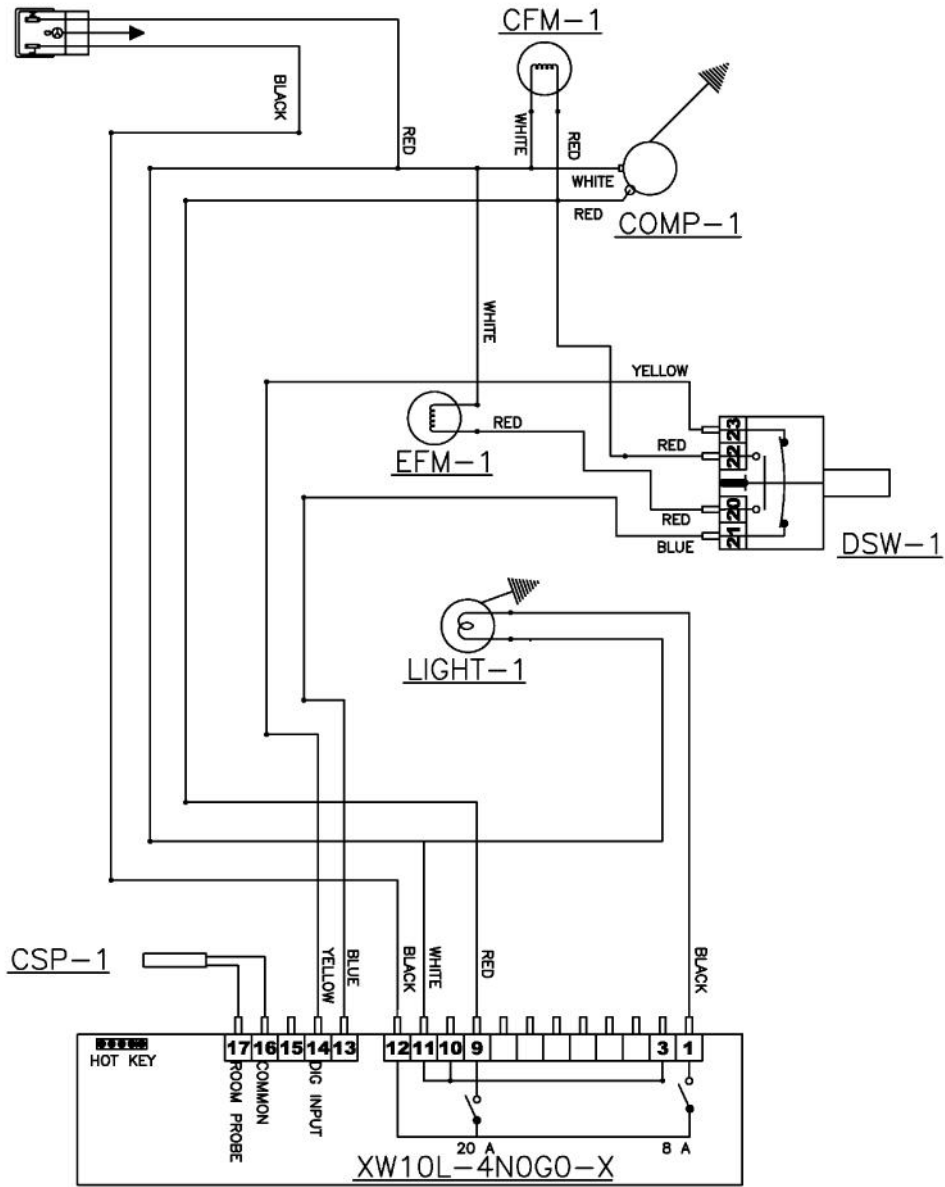

Ref #	Part Number	Qty.	Description
1	033029-000	1	EVAP ASSEMBLY
2	033030-000	1	FAN MOTOR
3	033030-000	1	FAN MOTOR
4	033034-000	1	COMPRESSOR KIT
5	033037-000	2	PROCESS TUBE
6	033035-000	1	DRIER
7	033036-000	1	COMP. START COMPONENTS
NI	033031-000	1	HARNESS, FAN MOTOR
NI	033042-000	1	POWER CORD

VIKING UC PRODUCT

- XW10L--REFRIGERATION SYSTEM CONTROLLER
- DSW-1--LIGHT AND EVAP FAN MOTOR DOOR SWITCH
- LIGHT 1--COMPARTMENT LIGHT
- EFM 1--EVAPORATOR FAN MOTOR
- CSP-1--REFRIGERATED COMPARTMENT 1 SENSOR PROBE
- CFM-1--CONDENSER FAN MOTOR