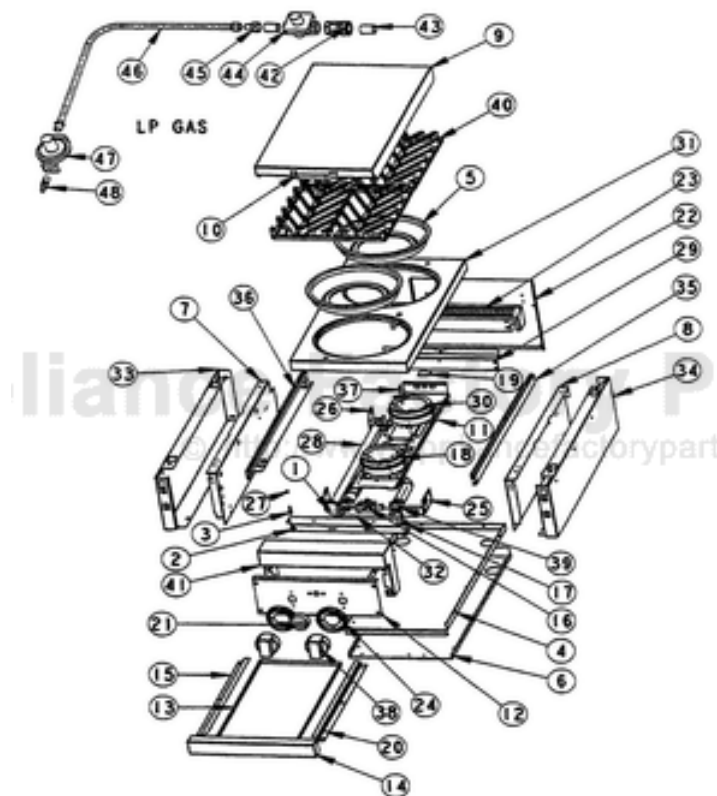

[Find Your VIKING Grill Parts - Select From 210 Models](#)

----- Manual continues below -----