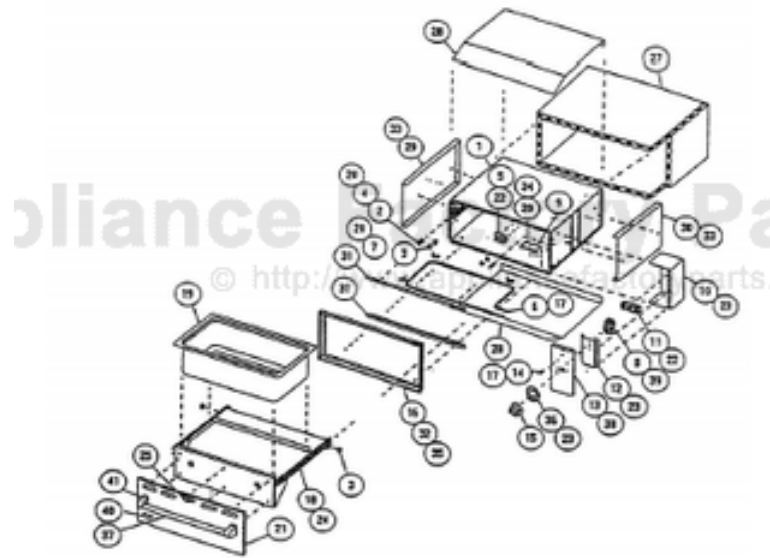

[Find Your VIKING Small Appliance Parts - Select From 19 Models](#)

----- Manual continues below -----