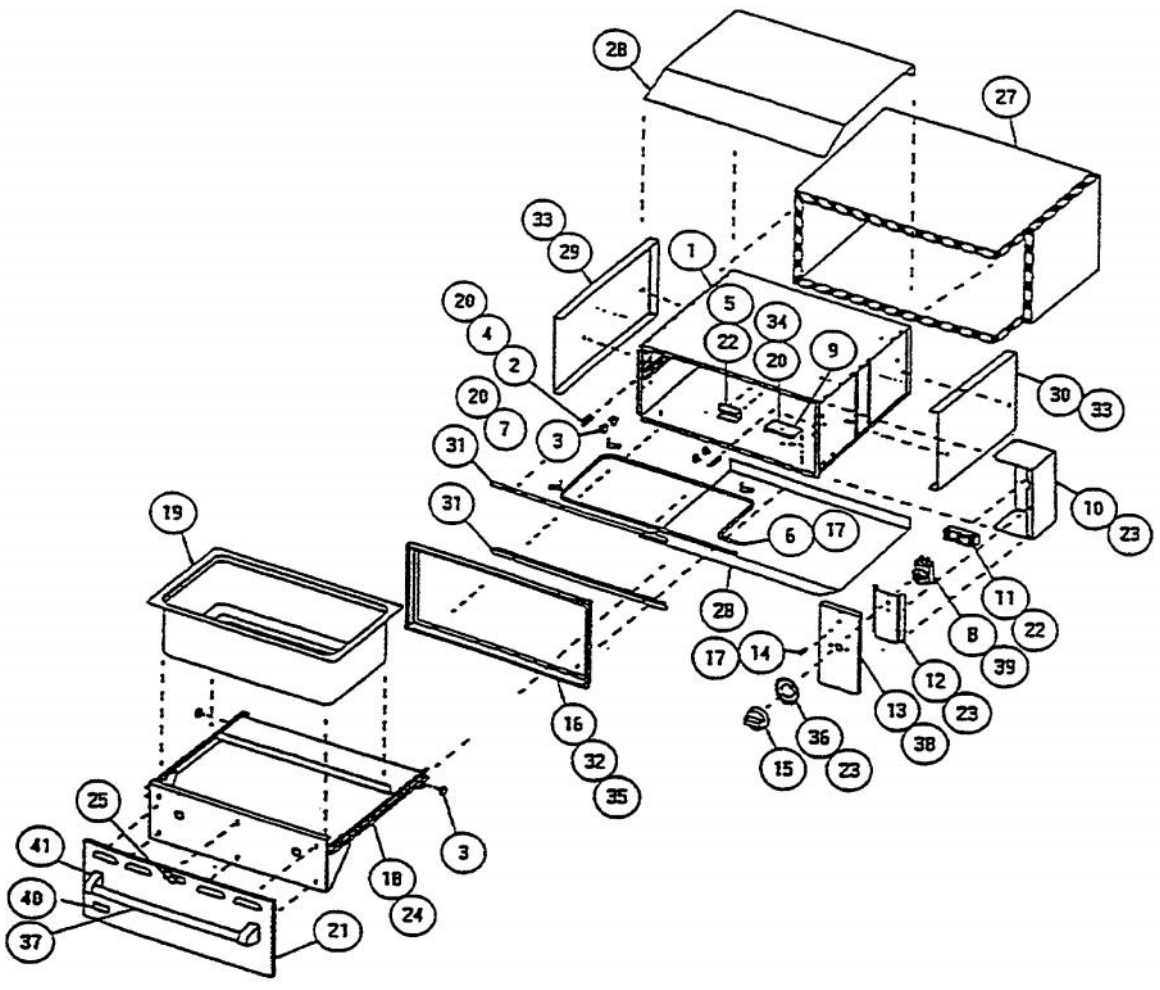

Ref #	Part Number	Qty.	Description
1	NLA		CONDENSER
2	NLA		CONDENSER
3	PW110002		ROLLER BEARING-WARMER (50483)
4	NLA		CONDENSER
5	PW110001		DRAWER CATCH (50471)
6	PW120002		WARMER ELEMENT-115V / 450W (50519)
7	NLA		CONDENSER
8	NLA		CONDENSER
9	NLA		CONDENSER
10	PW130011		ELECTRICAL HOUSING
11	NLA		CONDENSER
12	NLA		CONDENSER
13	B9202327		CONTROL PANEL (VEWD100/101)
	C9202327AL		CTRL PAN XALX (VEWD) XSLK SCRX
	C9202327BK		CTRL PAN XBKX (VEWD) XSLK SCRX
	C9202327BU		CTRL PAN XBUX (VEWD) XSLK SCRX
	C9202327FG		CTRL PAN XFGX (VEWD) XSLK SCRX
	C9202327PL		CTRL PAN XPLX (VEWD) XSLK SCRX
	C9202327VB		CTRL PAN XVBX (VEWD) XSLK SCRX
	C9202327WH		CTRL PAN XWHX (VEWD) XSLK SCRX
14	NLA		CONDENSER
15	NLA		CONDENSER
	PW100008WH		CONTROL KNOB (67919)
	PW100008BK		CONTROL KNOB - BK
16	PW100004		FRAME ASSEMBLY
17	PW110011		CLIP RETAINER-FOR IND. LIGHT (63271)
18	NLA		CONDENSER
19	PW100001		WARMING PAN 500103 - NLA
20	PW130004		DRAWER STOP KIT (65337)
21	PW100003BK		SUB TO C9202327BK - FRONT DRAWER PANEL (67933)
	PW100003SS		FRONT DRAWER PANEL 47925
	PW100003WH		SUB TO C9202327WH - FRONT DRAWER PANEL (67932)
22	PW110003		KEPS NUT
23	PW110008		NO.6 X 1/4 S.S. TRUSS HEAD (55566)
24	NLA		CONDENSER
25	NLA		CONDENSER
	PW100007WH		KNOB VENT (67934)
27	NLA		CONDENSER
28	NLA		CONDENSER
29	NLA		CONDENSER
30	NLA		CONDENSER
31	NLA		CONDENSER
32	PW110016		SPACER 1/2 LG 51674
33	PD030010		NO.10-24 KEPS NUT
34	NLA		CONDENSER
35	NLA		CONDENSER
36	NLA		CONDENSER
	PB010172		BEZEL NEW BR REPL PB010107
37	F0002575SS		DRAWER HANDLE-VEWD100 (S.S.) 19.187
	F0002575BR		DRAWER HANDLE-VEWD100 (BRASS)
38	PW110019		SUB TO PD020072 - SCREW (NO.8-32 X 1) ROUND HEAD
39	PW110020		SCREW NO.8-32 X 3/16 ROUND HD 51697
40	NLA		CONDENSER
	NLA		CONDENSER
	NLA		CONDENSER
	NLA		CONDENSER
41	PE030001		BRACKET, DOOR, HANDLE
	PE030001PVD		END CAP DOOR HANDLE XBR
NI	PD920012	1	STRIKE PANEL ACCESS
NI	PD9250013	1	LATCH PANEL ACCESS