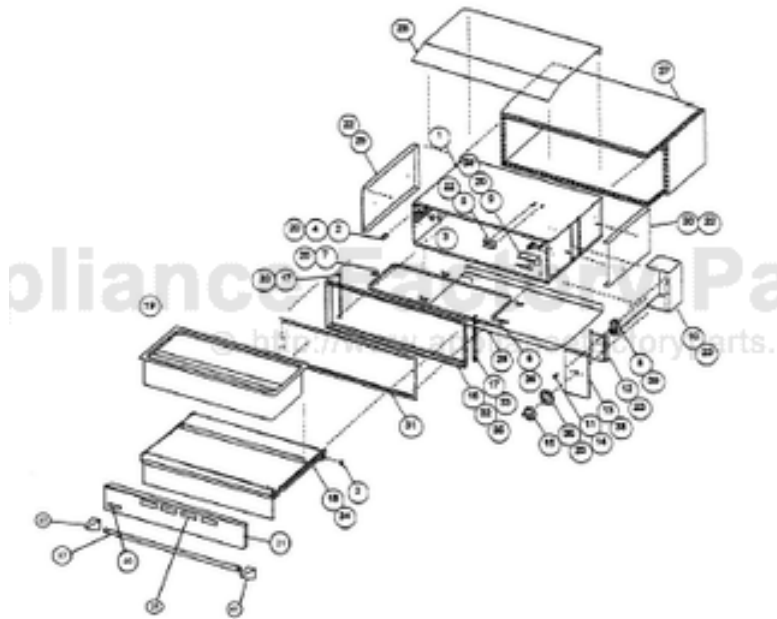

[Find Your VIKING Small Appliance Parts - Select From 19 Models](#)

----- Manual continues below -----