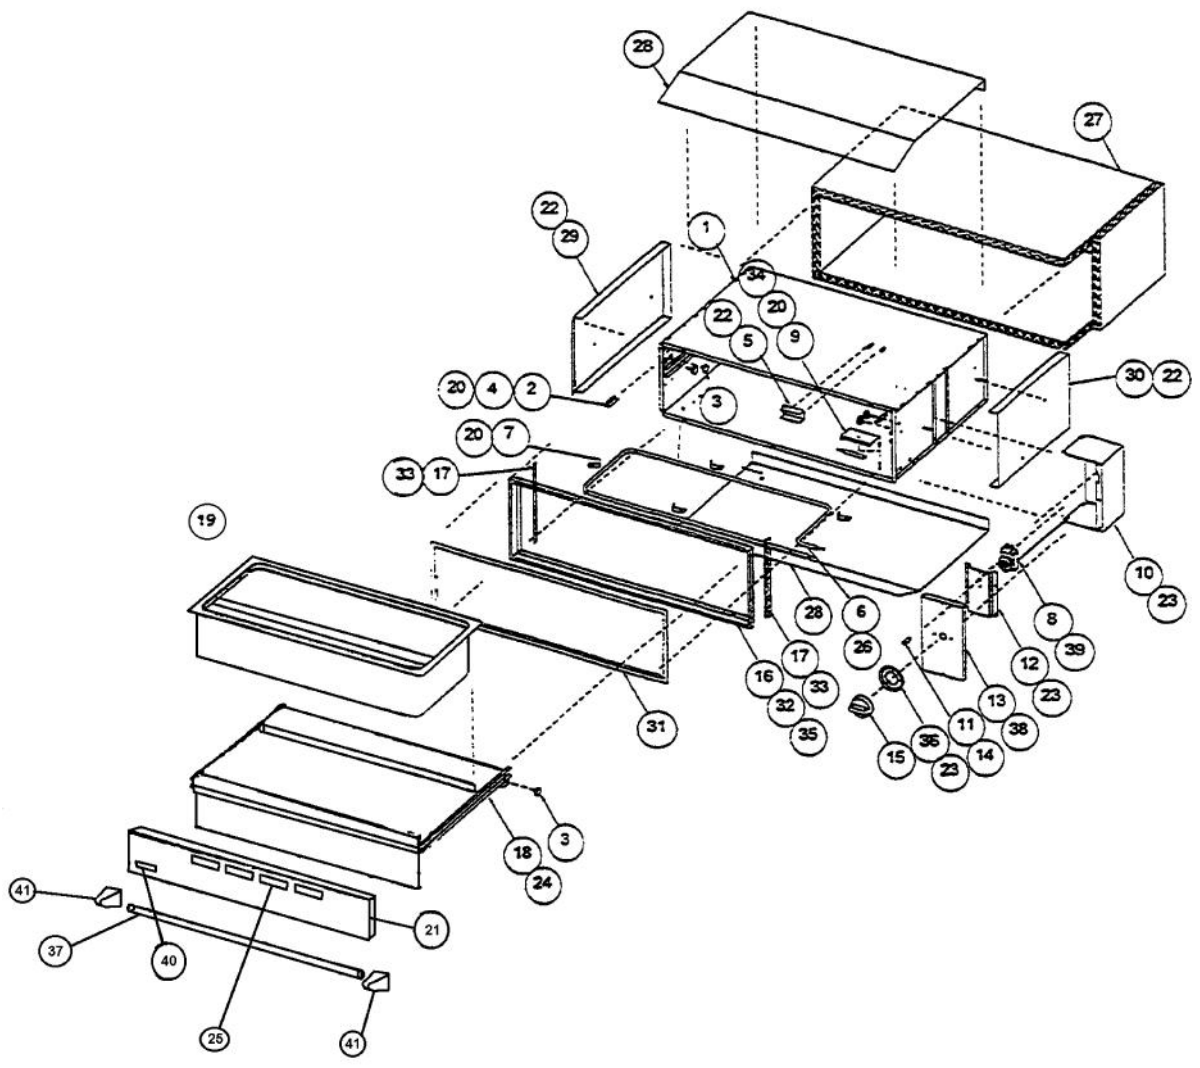

----- Manual continues below -----

Ref #	Part Number	Qty.	Description
1	PW130009		MAIN FRAME ASSEMBLY
2	PW130003		DRAWER STOP (55988)
3	PW110002		ROLLER BEARING-WARMER (50483)
4	PW110012		DRAWER STOP WASHER
5	PW110001		DRAWER CATCH (50471)
6	PW120002		WARMER ELEMENT-115V / 450W (50519)
7	PW130001		ELEMENT MOUNTING BRACKET (55677)
8	PW120005		SUB TO PB010167 - (1)& B2004148 (1) THERMOSTAT CONTR...
9	PW130002		THERMO BULB MOUNTING BRACKET (55683)
10	PW130019		OUTLET BOX-VEWD101 (500649)
11	PW120008		INDICATOR LIGHT LENS
12	PW130018		THERMOSTAT MOUNTING BRACKET (500650)
13	B9202327		CONTROL PANEL (VEWD100/101)
	C9202327AL		CTRL PAN XALX (VEWD) XSLK SCRXX
	C9202327BK		CTRL PAN XBKX (VEWD) XSLK SCRXX
	C9202327BU		CTRL PAN XBUX (VEWD) XSLK SCRXX
	C9202327FG		CTRL PAN XFGX (VEWD) XSLK SCRXX
	C9202327PL		CTRL PAN XPLX (VEWD) XSLK SCRXX
	C9202327VB		CTRL PAN XVBX (VEWD) XSLK SCRXX
	C9202327WH		CTRL PAN XWHX (VEWD) XSLK SCRXX
14	PW120007		THERMOSTAT INDICATOR LIGHT (500558)
15	PW100008BK		CONTROL KNOB - BK
	PW100008WH		CONTROL KNOB (67919)
16	PW100011		FRAME ASSEMBLY
17	PW130017		INSTALLATION BRACKET (500651)
18	PW130005		DRAWER ASSEMBLY
19	PW100001		WARMING PAN 500103 - NLA
20	PW110013		HEX NUT (NO.8-32) S.S.
21	PW100003SS		FRONT DRAWER PANEL 47925
	C9002326AL		DRAWER PANEL XALX (VEWD)
	C9002326BK		DRAWER PANEL XBKX (VEWD)
	C9002326BU		DRAWER PANEL XBUX (VEWD)
	C9002326FG		DRAWER PANEL XFGX (VEWD)
	C9002326PL		DRAWER PANEL XPLX (VEWD)
	C9002326VB		DRAWER PANEL XVBX (VEWD)
	C9002326WH		DRAWER PANEL XWHX (VEWD)
22	PW110003		KEPS NUT
23	PW110008		NO.6 X 1/4 S.S. TRUSS HEAD (55566)
24	PW110007		NO.8-32 X 5/16 PHILLUPS TRUSS (55487)
25	PW100007BK		KNOB VENT - BK
	PW100007WH		KNOB VENT (67934)
26	PW110011		CLIP RETAINER-FOR IND. LIGHT (63271)
27	PW120004		INSULATION-SR26 (56050)
28	PW130006		UPPER / LOWER INSULATION RETAINER
29	PW130015		INSULATION RETAINER - LH
30	PW130008		SIDE INSULATION RETAINER - RH
31	PW130013		FRONT DRAWER STIFFENER
32	PW110015		RIVET (1/8 X 1/4) S.S.
33	PW110018		INSTALLATION SCREW
34	PW110016		SPACER 1/2 LG 51674
35	PW110017		TINNERMAN CLIP
36	PB010106		BEZEL - SS
	PB010107		SUB TO PB010172 - BRASS BEZEL
37	F0002575SS		DRAWER HANDLE-VEWD100 (S.S.) 19.187
	F0002575BR		DRAWER HANDLE-VEWD100 (BRASS)
38	PW110019		SUB TO PD020072 - SCREW (NO.8-32 X 1) ROUND HEAD
39	PW100020		SCREW, 8-32 X 3/16
40	PE010020		LOGO - PROFESSIONAL - VRTR, XBKX ASSY
	PE010019		LOGO - PROFESSIONAL - VRTR, XWHX
	PE010056		2 LOGO/VIKING PROF XBKXXBRX