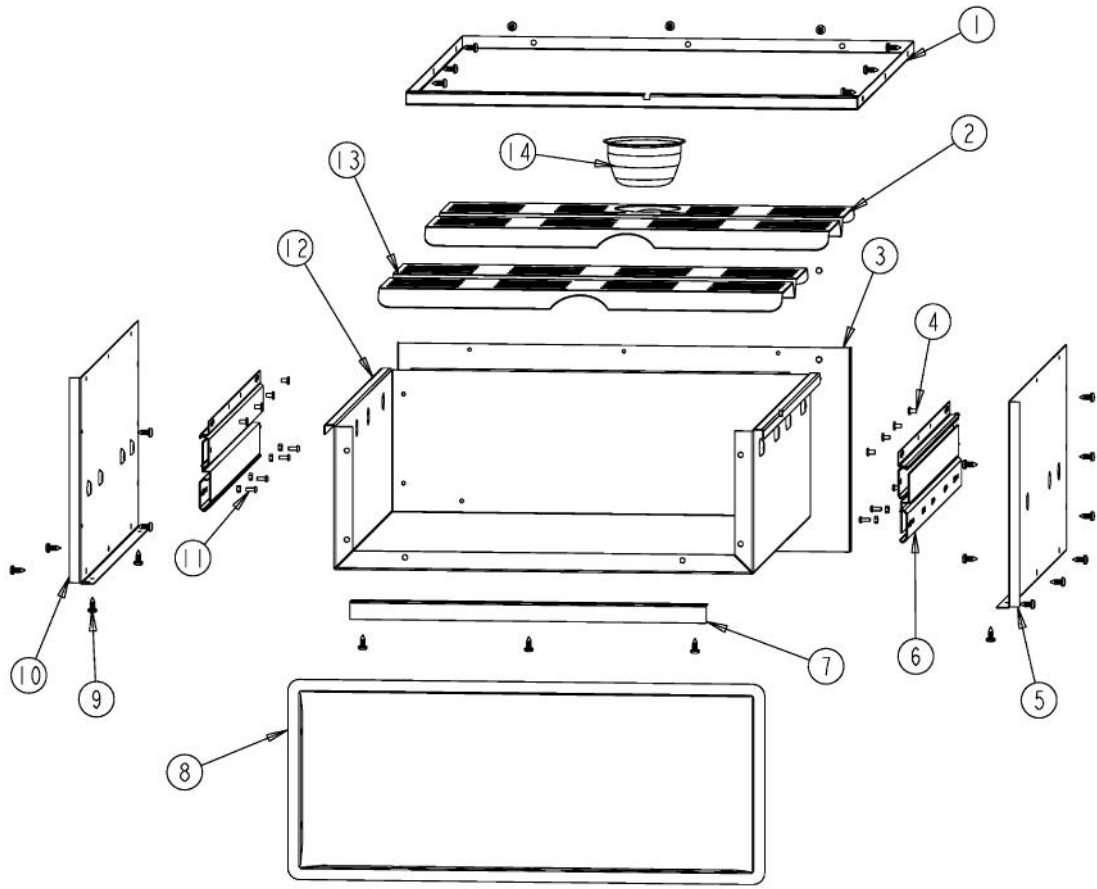

# VIKING VEWD103 Owner's Manual

[Shop genuine replacement parts for VIKING VEWD103](#)

[Find Your VIKING Small Appliance Parts - Select From 19 Models](#)

----- Manual continues below -----

Ref #	Part Number	Qty.	Description
1	PD020010		10 X 3/8 GREEN GROUNDING SCREW
2	PD020009		10 X 1 PH. HD. PAN HD. SMS
3	PE070147		TERMINAL BLOCK
4	A2002195		POWER CORD MOUNTING BRKT (VDSC)
5	PD020076		6-32 X 3/8 PHILL PAN MS
6	A2006075		THERMOSTAT SPACER, DESIGNER
7	PB010167		THERMOSTAT
8	A1002457		POWER CORD MOUNTING STRAP (VDSC)
9	PE050024		OVEN IND. LIGHT (LIGHT HOUSING)
10	B20013480		CONTROL PANEL XSSX (VEWD/DEWD)
11	PB010278		T/STAT KNOB-XBKX (B-IN OVEN)
11	PB010279		T/STAT KNOB-XWHX ( B-IN OVEN)
12	PE040326		DEWD/VEWD CONTROL PANEL GRAPHIC
13	PE050023		OVEN IND. LIGHT (LENS & BEZEL)
14	PD020087		10 X 1/2 PAN PH. TEK ZINC
15	A20015286		INSULATION PANEL (VEWD)

Ref #	Part Number	Qty.	Description
1	B20015277		30 I/S TOP PANEL (VEWD103)
2	B2004132		REAR RACK - 30 (VEWD)
3	B2004176		REAR INSIDE PANEL - 30 (VEWD)
4	PC040019		POP RIVET ( 0.125 GR X 0.156 DIA )
5	B20015285		INSIDE PANEL RH (VEWD)
6	PC020022		WARMING DRAWER SLIDES
7	B2004125		DRAWER STOP 27
8	B20016091		GASKET FRAME (VEWD103)
9	PD020087		10 X 1/2 PAN PH. TEK ZINC
10	B20015284		INSIDE PANEL LH (VEWD)
11	PD020076		6-32 X 3/8 PHILL PAN MS
NI	G3004143		WARMING DRAWER WELD ASSY - (30) (BEFORE 06/22/06)
12	G31015251		WARMING DRAWER ASSY (30) (AFTER 06/22/06)
13	B2004131		FRONT RACK - 30 (VEWD)
14	PA030005		6OZ. STAINLESS STEEL BOWL (6960)

Ref #	Part Number	Qty.	Description
1	PJ010009		ELEMENT - 30 (VEWD)
2	B2004141		BRACKET
3	PD020087		10 X 1/2 PAN PH. TEK ZINC
4	A20015274		WARMING DRAWER BOTTOM - 30
5	A2007075		30`` WARMING DRAWER BRKT
6	B20015280		BOTTOM INSIDE PANEL - 30 (VEWD)
7	PD030009		CLAMP, AL-8 (.500)
8	B2004148		THERMAL BULB BRKT (VEWD)
9	B2004147		ELEMENT BRACKET (VEWD)