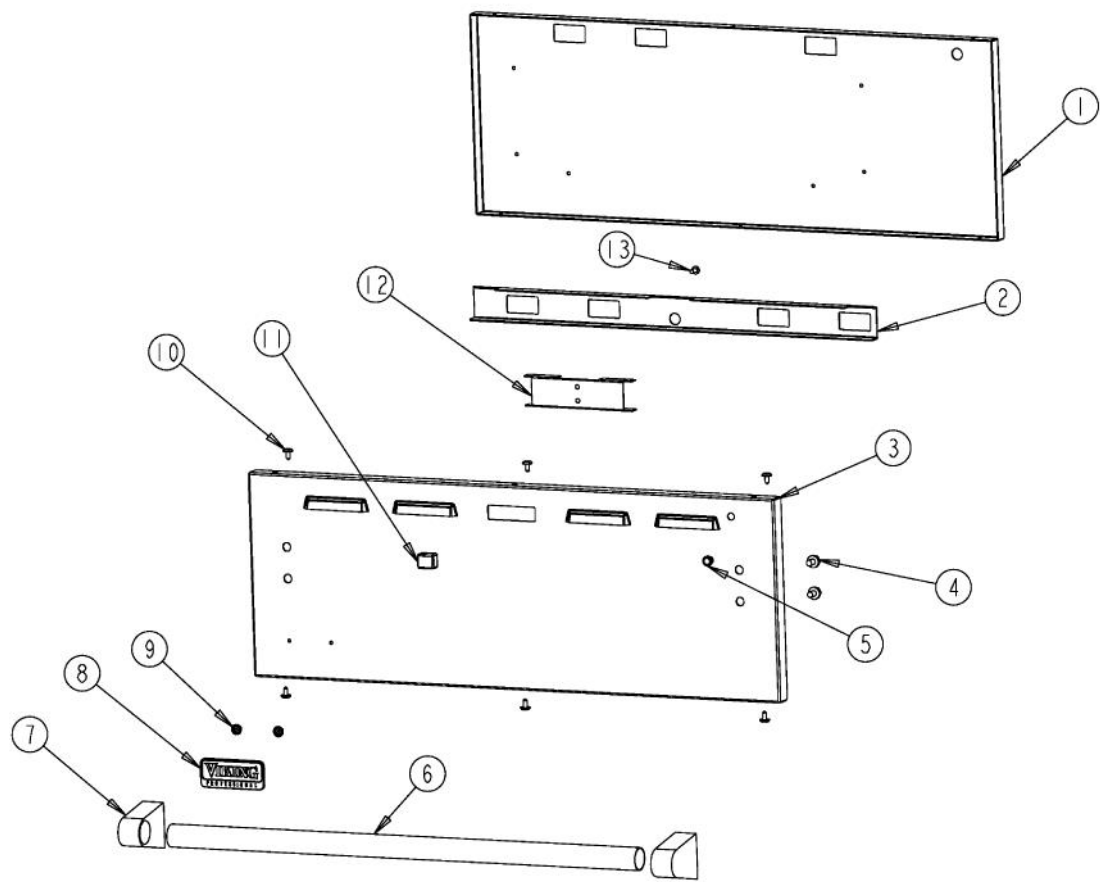

# VIKING VEWD103 Owner's Manual

[Shop genuine replacement parts for VIKING VEWD103](#)

[Find Your VIKING Small Appliance Parts - Select From 19 Models](#)

----- Manual continues below -----

Ref #	Part Number	Qty.	Description
1	PD020010		10 X 3/8 GREEN GROUNDING SCREW
2	PD020009		10 X 1 PH. HD. PAN HD. SMS
3	PE070147		TERMINAL BLOCK
4	A2002195		POWER CORD MOUNTING BRKT (VDSC)
5	PD020076		6-32 X 3/8 PHILL PAN MS
6	A2006075		THERMOSTAT SPACER, DESIGNER
7	PB010167		THERMOSTAT
8	A1002457		POWER CORD MOUNTING STRAP (VDSC)
9	PE050024		OVEN IND. LIGHT (LIGHT HOUSING)
10	B20013480		CONTROL PANEL XSSX (VEWD/DEWD)
11	PB010278		T/STAT KNOB-XBKX (B-IN OVEN)
11	PB010279		T/STAT KNOB-XWHX ( B-IN OVEN)
12	PE040326		DEWD/VEWD CONTROL PANEL GRAPHIC
13	PE050023		OVEN IND. LIGHT (LENS & BEZEL)
14	PD020087		10 X 1/2 PAN PH. TEK ZINC
15	A20015286		INSULATION PANEL (VEWD)

Ref #	Part Number	Qty.	Description
1	PJ010009		ELEMENT - 30 (VEWD)
2	B2004141		BRACKET
3	PD020087		10 X 1/2 PAN PH. TEK ZINC
4	A20015274		WARMING DRAWER BOTTOM - 30
5	A2007075		30`` WARMING DRAWER BRKT
6	B20015280		BOTTOM INSIDE PANEL - 30 (VEWD)
7	PD030009		CLAMP, AL-8 (.500)
8	B2004148		THERMAL BULB BRKT (VEWD)
9	B2004147		ELEMENT BRACKET (VEWD)

Ref #	Part Number	Qty.	Description
1	A20015288		OUTER TOP PANEL (VEWD103)
2	PD040005		SNAP BUSHING - 7/8
3	A20015283		OUTER SIDE PANEL RH (VEWD)
4	A1004135		ACCESS PLATE (VEWD)
5	B20013488		FRONT FRAME 30 (VEWD)
6	PE040290		SIDE TRIM (VEWD)
7	PE040288		TOP/BOTTOM TRIM
8	PD020150		NO.6 X 1/2 PH. CT. SK. SMS. ``SS``
9	A20015282		OUTER SIDE PANEL LH (VEWD)
10	PD020087		10 X 1/2 PAN PH. TEK ZINC