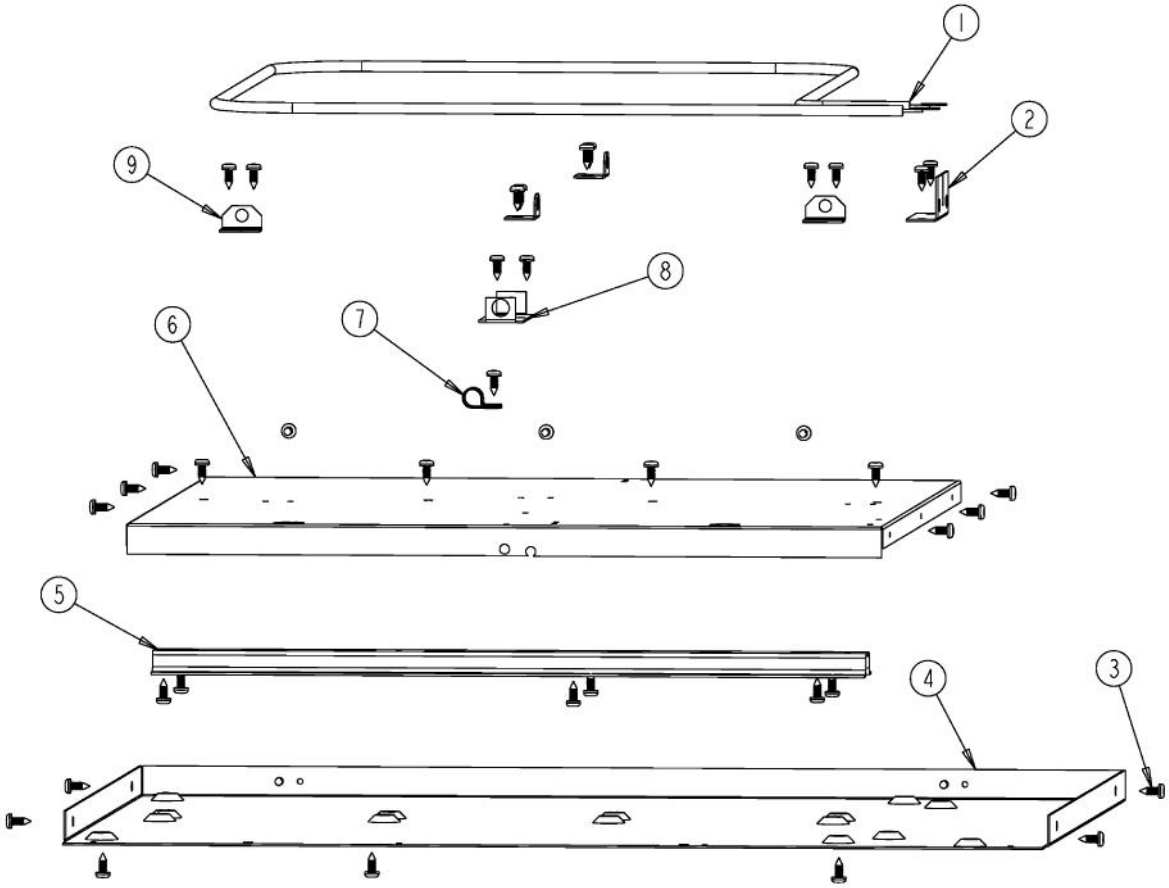

# VIKING VEWD103 Owner's Manual

[Shop genuine replacement parts for VIKING VEWD103](#)

[Find Your VIKING Small Appliance Parts - Select From 19 Models](#)

----- Manual continues below -----

Ref #	Part Number	Qty.	Description
1	PD020010		10 X 3/8 GREEN GROUNDING SCREW
2	PD020009		10 X 1 PH. HD. PAN HD. SMS
3	PE070147		TERMINAL BLOCK
4	A2002195		POWER CORD MOUNTING BRKT (VDSC)
5	PD020076		6-32 X 3/8 PHILL PAN MS
6	A2006075		THERMOSTAT SPACER, DESIGNER
7	PB010167		THERMOSTAT
8	A1002457		POWER CORD MOUNTING STRAP (VDSC)
9	PE050024		OVEN IND. LIGHT (LIGHT HOUSING)
10	B20013480		CONTROL PANEL XSSX (VEWD/DEWD)
11	PB010278		T/STAT KNOB-XBKX (B-IN OVEN)
11	PB010279		T/STAT KNOB-XWHX ( B-IN OVEN)
12	PE040326		DEWD/VEWD CONTROL PANEL GRAPHIC
13	PE050023		OVEN IND. LIGHT (LENS & BEZEL)
14	PD020087		10 X 1/2 PAN PH. TEK ZINC
15	A20015286		INSULATION PANEL (VEWD)

Ref #	Part Number	Qty.	Description
1	PJ010009		ELEMENT - 30 (VEWD)
2	B2004141		BRACKET
3	PD020087		10 X 1/2 PAN PH. TEK ZINC
4	A20015274		WARMING DRAWER BOTTOM - 30
5	A2007075		30`` WARMING DRAWER BRKT
6	B20015280		BOTTOM INSIDE PANEL - 30 (VEWD)
7	PD030009		CLAMP, AL-8 (.500)
8	B2004148		THERMAL BULB BRKT (VEWD)
9	B2004147		ELEMENT BRACKET (VEWD)

Ref #	Part Number	Qty.	Description
1	A20015288		OUTER TOP PANEL (VEWD103)
2	PD040005		SNAP BUSHING - 7/8
3	A20015283		OUTER SIDE PANEL RH (VEWD)
4	A1004135		ACCESS PLATE (VEWD)
5	B20013488		FRONT FRAME 30 (VEWD)
6	PE040290		SIDE TRIM (VEWD)
7	PE040288		TOP/BOTTOM TRIM
8	PD020150		NO.6 X 1/2 PH. CT. SK. SMS. ``SS``
9	A20015282		OUTER SIDE PANEL LH (VEWD)
10	PD020087		10 X 1/2 PAN PH. TEK ZINC