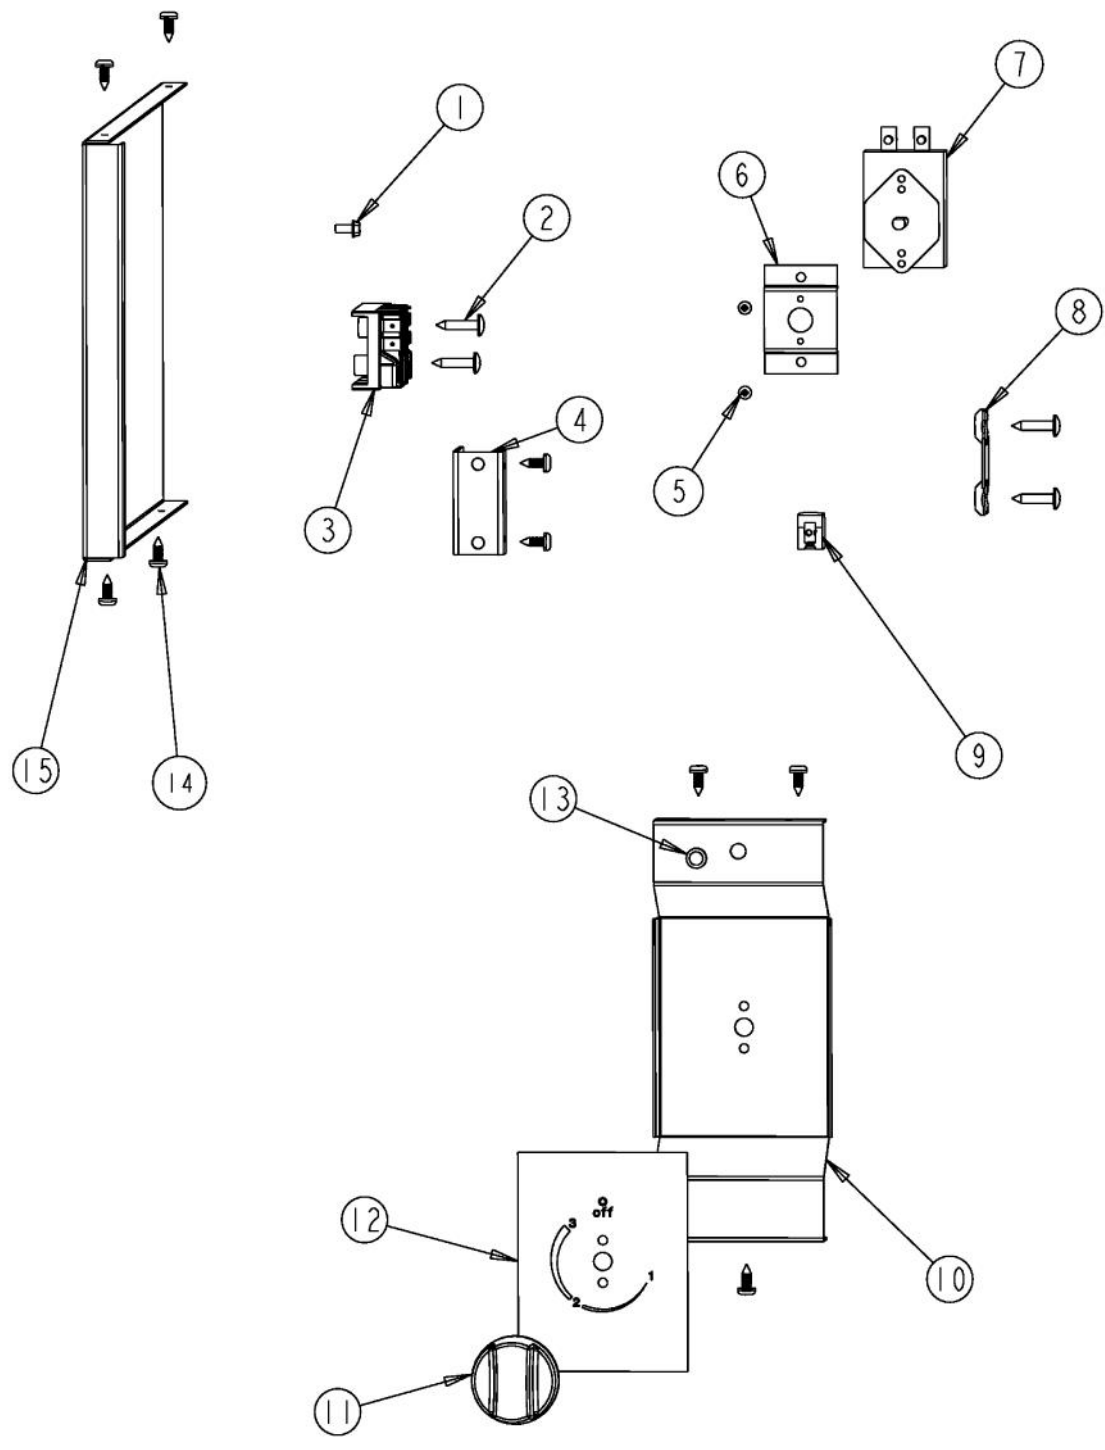

# VIKING VEWD103 Owner's Manual

[Shop genuine replacement parts for VIKING VEWD103](#)

[Find Your VIKING Small Appliance Parts - Select From 19 Models](#)

----- Manual continues below -----

Ref #	Part Number	Qty.	Description
1	PD020010		10 X 3/8 GREEN GROUNDING SCREW
2	PD020009		10 X 1 PH. HD. PAN HD. SMS
3	PE070147		TERMINAL BLOCK
4	A2002195		POWER CORD MOUNTING BRKT (VDSC)
5	PD020076		6-32 X 3/8 PHILL PAN MS
6	A2006075		THERMOSTAT SPACER, DESIGNER
7	PB010167		THERMOSTAT
8	A1002457		POWER CORD MOUNTING STRAP (VDSC)
9	PE050024		OVEN IND. LIGHT (LIGHT HOUSING)
10	B20013480		CONTROL PANEL XSSX (VEWD/DEWD)
11	PB010278		T/STAT KNOB-XBKX (B-IN OVEN)
11	PB010279		T/STAT KNOB-XWHX ( B-IN OVEN)
12	PE040326		DEWD/VEWD CONTROL PANEL GRAPHIC
13	PE050023		OVEN IND. LIGHT (LENS & BEZEL)
14	PD020087		10 X 1/2 PAN PH. TEK ZINC
15	A20015286		INSULATION PANEL (VEWD)

Ref #	Part Number	Qty.	Description
1	PJ010009		ELEMENT - 30 (VEWD)
2	B2004141		BRACKET
3	PD020087		10 X 1/2 PAN PH. TEK ZINC
4	A20015274		WARMING DRAWER BOTTOM - 30
5	A2007075		30`` WARMING DRAWER BRKT
6	B20015280		BOTTOM INSIDE PANEL - 30 (VEWD)
7	PD030009		CLAMP, AL-8 (.500)
8	B2004148		THERMAL BULB BRKT (VEWD)
9	B2004147		ELEMENT BRACKET (VEWD)

Ref #	Part Number	Qty.	Description
1	A20015288		OUTER TOP PANEL (VEWD103)
2	PD040005		SNAP BUSHING - 7/8
3	A20015283		OUTER SIDE PANEL RH (VEWD)
4	A1004135		ACCESS PLATE (VEWD)
5	B20013488		FRONT FRAME 30 (VEWD)
6	PE040290		SIDE TRIM (VEWD)
7	PE040288		TOP/BOTTOM TRIM
8	PD020150		NO.6 X 1/2 PH. CT. SK. SMS. ``SS``
9	A20015282		OUTER SIDE PANEL LH (VEWD)
10	PD020087		10 X 1/2 PAN PH. TEK ZINC