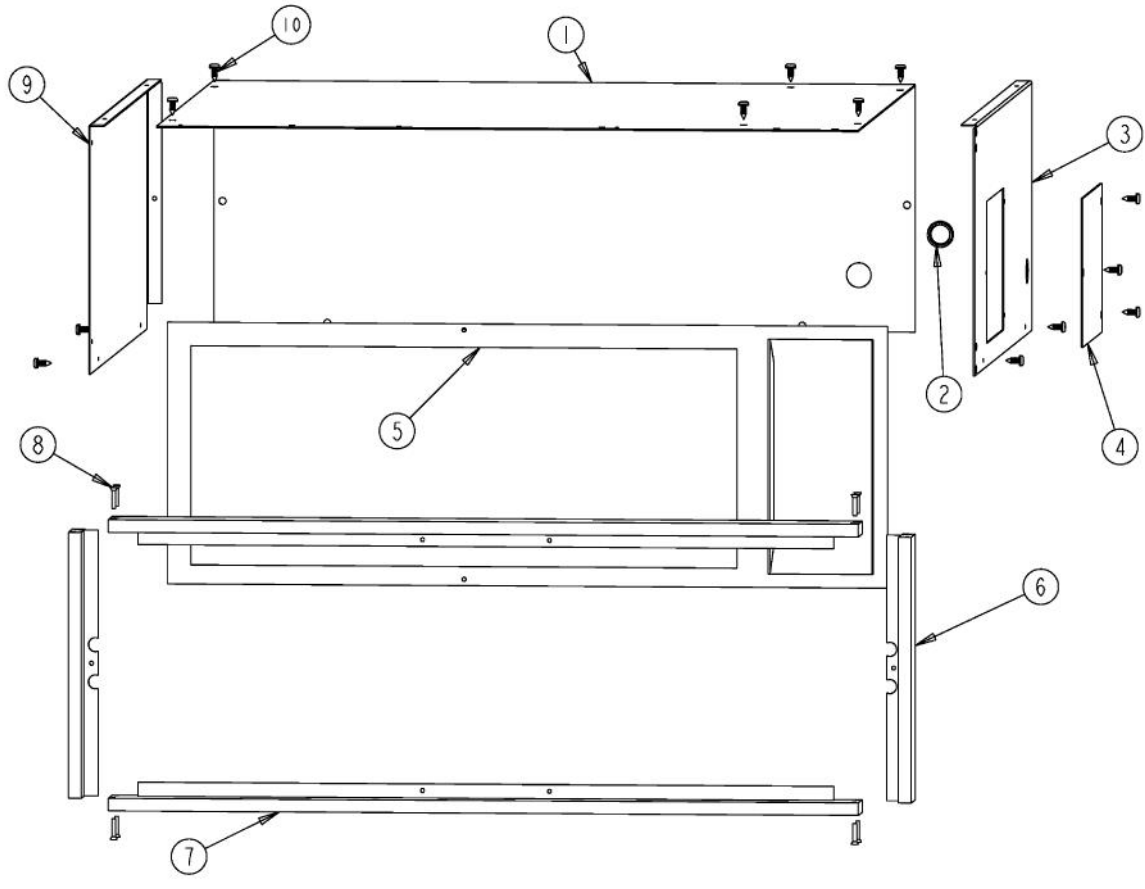

# VIKING VEWD103 Owner's Manual

[Shop genuine replacement parts for VIKING VEWD103](#)

[Find Your VIKING Small Appliance Parts - Select From 19 Models](#)

----- Manual continues below -----

Ref #	Part Number	Qty.	Description
1	PD020010		10 X 3/8 GREEN GROUNDING SCREW
2	PD020009		10 X 1 PH. HD. PAN HD. SMS
3	PE070147		TERMINAL BLOCK
4	A2002195		POWER CORD MOUNTING BRKT (VDSC)
5	PD020076		6-32 X 3/8 PHILL PAN MS
6	A2006075		THERMOSTAT SPACER, DESIGNER
7	PB010167		THERMOSTAT
8	A1002457		POWER CORD MOUNTING STRAP (VDSC)
9	PE050024		OVEN IND. LIGHT (LIGHT HOUSING)
10	B20013480		CONTROL PANEL XSSX (VEWD/DEWD)
11	PB010278		T/STAT KNOB-XBKX (B-IN OVEN)
11	PB010279		T/STAT KNOB-XWHX ( B-IN OVEN)
12	PE040326		DEWD/VEWD CONTROL PANEL GRAPHIC
13	PE050023		OVEN IND. LIGHT (LENS & BEZEL)
14	PD020087		10 X 1/2 PAN PH. TEK ZINC
15	A20015286		INSULATION PANEL (VEWD)

Ref #	Part Number	Qty.	Description
1	B20015277		30 I/S TOP PANEL (VEWD103)
2	B2004132		REAR RACK - 30 (VEWD)
3	B2004176		REAR INSIDE PANEL - 30 (VEWD)
4	PC040019		POP RIVET ( 0.125 GR X 0.156 DIA )
5	B20015285		INSIDE PANEL RH (VEWD)
6	PC020022		WARMING DRAWER SLIDES
7	B2004125		DRAWER STOP 27
8	B20016091		GASKET FRAME (VEWD103)
9	PD020087		10 X 1/2 PAN PH. TEK ZINC
10	B20015284		INSIDE PANEL LH (VEWD)
11	PD020076		6-32 X 3/8 PHILL PAN MS
NI	G3004143		WARMING DRAWER WELD ASSY - (30) (BEFORE 06/22/06)
12	G31015251		WARMING DRAWER ASSY (30) (AFTER 06/22/06)
13	B2004131		FRONT RACK - 30 (VEWD)
14	PA030005		6OZ. STAINLESS STEEL BOWL (6960)

Ref #	Part Number	Qty.	Description
1	PJ010009		ELEMENT - 30 (VEWD)
2	B2004141		BRACKET
3	PD020087		10 X 1/2 PAN PH. TEK ZINC
4	A20015274		WARMING DRAWER BOTTOM - 30
5	A2007075		30`` WARMING DRAWER BRKT
6	B20015280		BOTTOM INSIDE PANEL - 30 (VEWD)
7	PD030009		CLAMP, AL-8 (.500)
8	B2004148		THERMAL BULB BRKT (VEWD)
9	B2004147		ELEMENT BRACKET (VEWD)