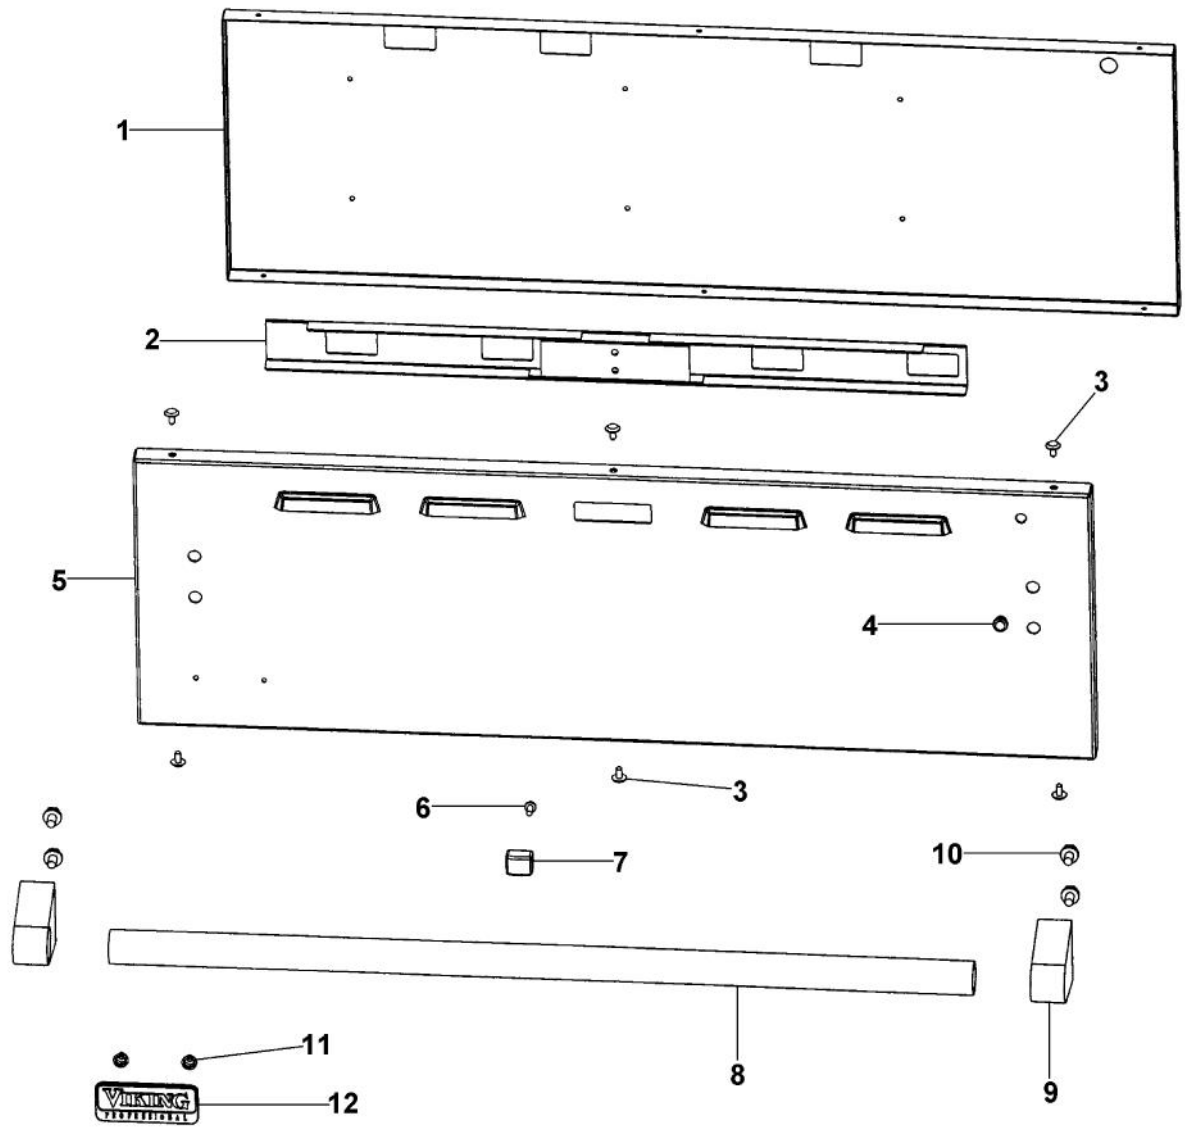

Ref #	Part Number	Qty.	Description
1	B20015254		I/S DOOR PANEL (VEWD103)
2	G30016109		DOOR SLIDE ASSY (VEWD163T/103T)
3	PD020032		SRW-8(A)X3/8PH.WFR HD 7/16DIAXNICL
4	PE050023		OVEN IND. LIGHT (LENS & BEZEL)
5	B92013425		O/S DOOR PANEL XSLK SCREENX (VEWD103)
6	PD020072		NO.8-32 X 3/8 PH PH MS (VEWD)
7	PA010072		MOISTURE SELECTOR KNOB XBKX (VEWD)
8	PE030179		30 PROF. DOOR HANDLE
	PE030179PVD		30 PROF. DOOR HANDLE XPVDX 24.907
9	PE030001		BRACKET, DOOR, HANDLE
	PE030001PVD		END CAP DOOR HANDLE XBR
10	PD010019		BLT-1/4-20X3/8HEX WASHER SERATED
11	PD030006		CAPPED WASHER PAL NUT
12	PE010142		3 LOGO XBKXXCHROME
	PE010143		3 LOGO BK/BR
NI	G32015260SS		30 DOOR ASSY XSSX (VEWD103T)
	G32015260SSBR		30 DOOR ASSY XSSXBRX (VEWD103T)
NI	PD950012		STRIKE PANEL ACCESS
NI	PD950013		LATCH PANEL ACCESS