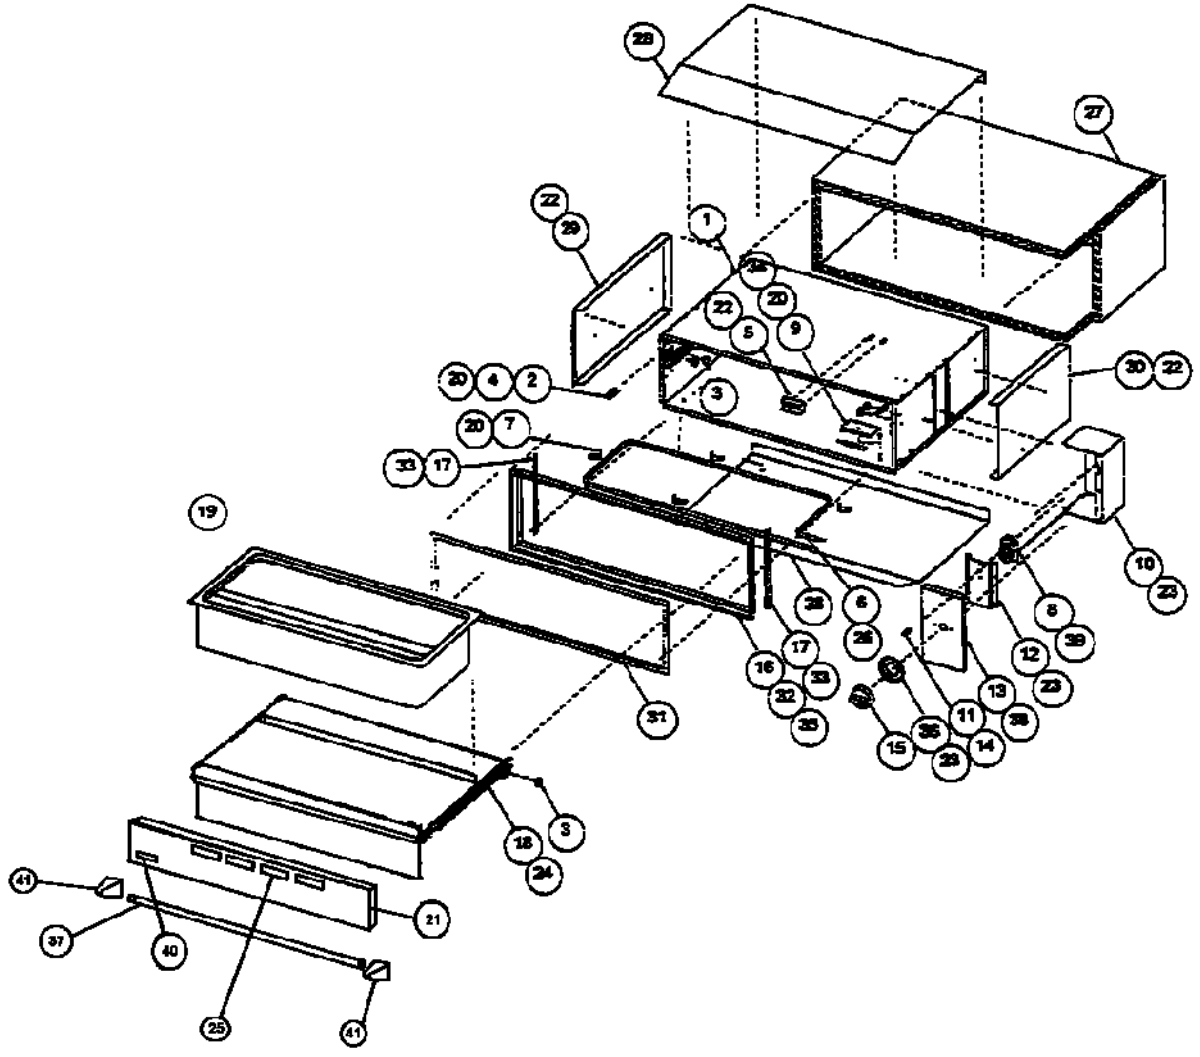

----- Manual continues below -----

Ref #	Part Number	Qty.	Description
1	PW130021		MAIN FRAME ASSEMBLY-VEWD161 (500622
2	PW130003		DRAWER STOP (55988)
3	PW110002		ROLLER BEARING-WARMER (50483)
4	PW110012		DRAWER STOP WASHER
5	PW110001		DRAWER CATCH (50471)
6	PW120009		ELEMENT ROLL WARMER-VEWD161 (500449
7	PW130001		ELEMENT MOUNTING BRACKET (55677)
8	PW120005		SUB TO PB010167 - (1)& B2004148 (1) THERMOSTAT CONTR...
9	PW130002		THERMO BULB MOUNTING BRACKET (55683
10	PW130020		OUTLET BOX
11	PW120008		INDICATOR LIGHT LENS
12	PW130012		THERMOSTAT MOUNTING BRACKET
13	B9203034		CONTROL PANEL (VEWD161)
	C9203034AL		CTRL PAN XALX (VEWD101) XSLK SCRX
	C9203034BK		CTRL PAN XBKX (VEWD101) XSLK SCRX
	C9203034BU		CTRL PAN XBUX (VEWD101) XSLK SCRX
	C9203034FG		CTRL PAN XFGX (VEWD101) XSLK SCRX
	C9203034PL		CTRL PAN XPLX (VEWD101) XSLK SCRX
	C9203034VB		CTRL PAN XVBX (VEWD101) XSLK SCRX
	C9203034WH		CTRL PAN XWHX (VEWD101) XSLK SCRX
14	PW120007		THERMOSTAT INDICATOR LIGHT (500558)
15	PW100008BK		CONTROL KNOB - BK
	PW100008WH		CONTROL KNOB (67919)
16	PW100012		FRAME ASSEMBLY (500506) VEWD161
17	PW130017		INSTALLATION BRACKET (500651)
18	PW130016		DRAWER ASSEMBLY
19	PW100010		WARMING PAN (500559) VEWD161
20	PW110013		HEX NUT (NO.8-32) S.S.
21	PW100009SS		DRAWER PANEL (S.STEEL) VEWD161
	C9003035AL		DRAWER PANEL (ALMOND) VEWD161
	C9003035BK		DRAWER PANEL (BLACK) VEWD161
	C9003035BU		DRAWER PANEL (BURGUNDY) VEWD161
	C9003035FG		DRAWER PANEL (F.GREEN) VEWD161
	C9003035PL		DRAWER PANEL (PLUM) VEWD161
	C9003035VB		DRAWER PANEL (V.BLUE) VEWD161
	C9003035WH		DRAWER PANEL (WHITE) VEWD161
22	PW110003		KEPS NUT
23	PW110008		NO.6 X 1/4 S.S. TRUSS HEAD (55566)
24	PW110007		NO.8-32 X 5/16 PHILLUPS TRUSS (55487
25	PW100007BK		KNOB VENT - BK
	PW100007WH		KNOB VENT (67934)
26	PW110011		CLIP RETAINER-FOR IND. LIGHT (63271
27	PW120004		INSULATION-SR26 (56050)
28	PW130022		INSULATION RETAINER - UPPER / LOWER
29	PW130015		INSULATION RETAINER - LH
30	PW130008		SIDE INSULATION RETAINER - RH
31	PW130014		FRONT DRAWER STIFFENER
32	PW110015		RIVET (1/8 X 1/4) S.S.
33	PW110018		INSTALLATION SCREW
34	PW110016		SPACER 1/2 LG 51674
35	PW110017		TINNERMAN CLIP
36	PB010106		BEZEL - SS
	PB010107		SUB TO PB010172 - BRASS BEZEL
37	PE030064		WARMING DRAWER HANDLE SS VEWD162
	PE030013		DOOR HANDLE - BR
38	PW110019		SUB TO PD020072 - SCREW (NO.8-32 X 1) ROUND HEAD
39	PW100020		SCREW, 8-32 X 3/16
40	PE010020		LOGO - PROFESSIONAL - VRTR, XBKX ASSY
	PE010019		LOGO - PROFESSIONAL - VRTR, XWHX
	PE010056		2 LOGO/VIKING PROF XBKXXBRX