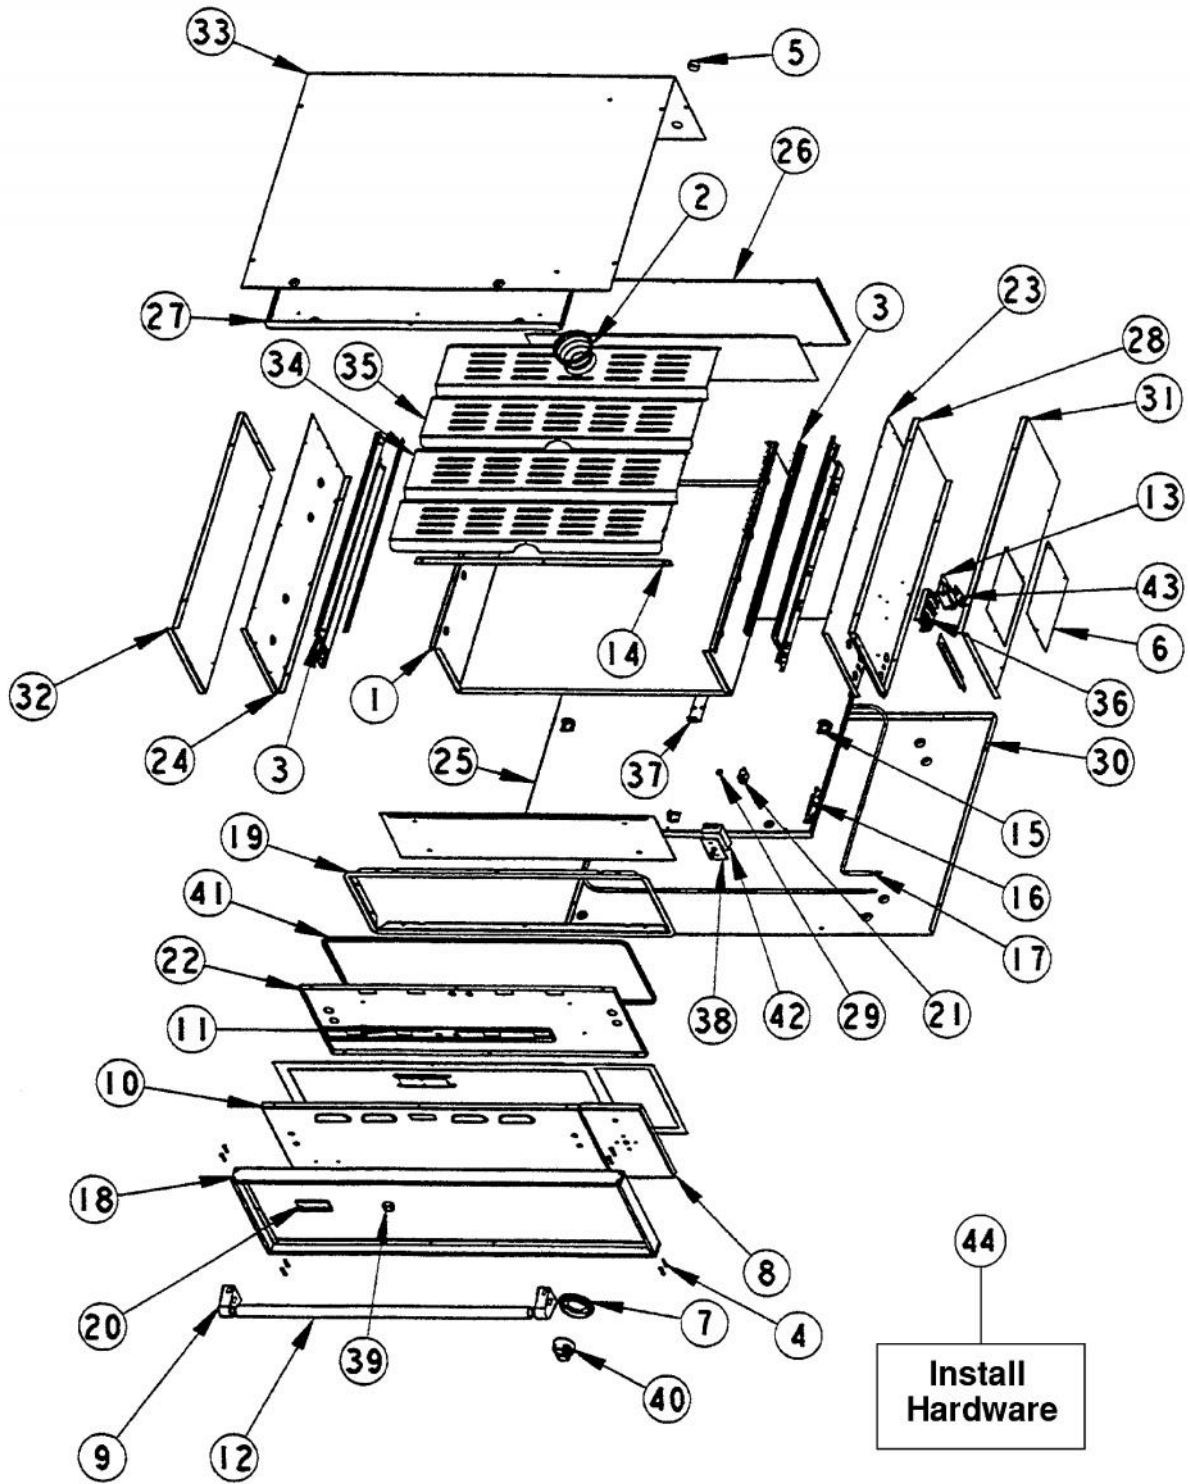

Ref #	Part Number	Qty.	Description
1	G3004142		WARMING DRAWER WELD ASSY (36)
2	PA030005		6OZ. STAINLESS STEEL BOWL (6960)
3	PC020022		WARMING DRAWER SLIDES
4	PD020150		NO.6 X 1/2 PH. CT. SK. SMS. ``SS``
5	PD040005		SNAP BUSHING - 7/8
6	B1004135		ACCESS PLATE (VEWDT)
7	PB010171		BEZEL - SS
	PB010172		BEZEL NEW BR REPL PB010107
8	B9204164		CONTROL PANEL - SS
	C9204164FG		CONTROL PANEL - FG
	C9204164GG		CONTROL PANEL - GG
	C9204164VB		CONTROL PANEL - VB
NI	B2004867		OD CTRL PNL RAIN GUARD (VEWDT)
9	PE030001		BRACKET, DOOR, HANDLE
	PE030001PVD		END CAP DOOR HANDLE XBR
10	B9204166		O/S DOOR PANEL XSLK SCREENXVEWD162
	B9204166FG		O/S DOOR PNL XSLK SCREENX(VEWD162T)
	B9204166GG		O/S DOOR PNL XSLK SCREENX(VEWD162T)
	B9204166VB		O/S DOOR PNL XSLK SCREENX(VEWD162T)
11	G3004195		DOOR SLIDE ASSY (VEWD102/162)
12	PE030064		WARMING DRAWER HANDLE SS VEWD162
	PE030013PVD		DOOR HANDLE (36) PVD
13	B2002195		POWER CORD MOUNTING BRKT (VEWDT)
14	B2004127		DRAWER STOP 36
NI	G3207304FG		36 DOOR ASSYXFGX (VEWD162T)
	G3207304FGBR		36 DOOR ASSYXFGXBRX(VEWD162T)
	G3207304GG		36 DOOR ASSYXGGX (VEWD162T)
	G3207304GGBR		36 DOOR ASSYXGGXBRX (VEWD162T)
	G3207304SS		36 DOOR ASSYXSSX (VEWD162T)
	G3207304SSBR		36 DOOR ASSYXSSXBRX(VEWD162T)
	G3207304VB		36 DOOR ASSYXVBX (VEWD162T)
	G3207304VBBR		36 DOOR ASSY XVBXBRX (VEWD162T)
15	B2004147		ELEMENT BRACKET (VEWD)
16	B2004141		BRACKET
17	PJ010008		ELEMENT - 36 (VEWD)
18	G3104138		FRONT FRAME ASSY (VEWD162)
19	B2004167		GASKET FRAME (VEWD162)
20	PE010142		3 LOGO XBKXXCHROME
	PE010143		3 LOGO BK/BR
21	PE050024		OVEN IND. LIGHT (LIGHT HOUSING)
22	B2004161		INSIDE DOOR PANEL - 36 (VEWD)
23	B2004151		INSIDE PANEL RH (VEWD)
24	B2004152		INSIDE PANEL LH (VEWD)
25	B2004153		BOTTOM INSIDE PANEL - 36 (VEWD)
26	B2004154		REAR INSIDE PANEL - 36 (VEWD)
27	B2004170		TOP INSIDE PANEL - 36 (VEWD)
28	B2004160		INSULATION PANEL (VEWDT)
29	PE050023		OVEN IND. LIGHT (LENS & BEZEL)
30	B2004155		36 OUTER BOTTOM PANEL (VEWDT)
31	B2004157		OUTER SIDE PANEL RH (VEWDT)
32	B2004158		OUTER SIDE PANEL LH (VEWDT)
33	B2004159		36 OUTER TOP PANEL (VEWDT)
34	B2004133		FRONT RACK - 36 (VEWD)
35	B2004134		REAR RACK - 36 (VEWD)
36	PE070147		TERMINAL BLOCK
37	B2004148		THERMAL BULB BRKT (VEWD)
38	B1004146		THERMOSTAT SPACER (VEWD)
39	PA010072		MOISTURE SELECTOR KNOB XBKX (VEWD)
40	PB010168		T/STAT KB BK REPL PW100008BK
41	PB070072		WARMING DRAWER GASKET 6`UNIT