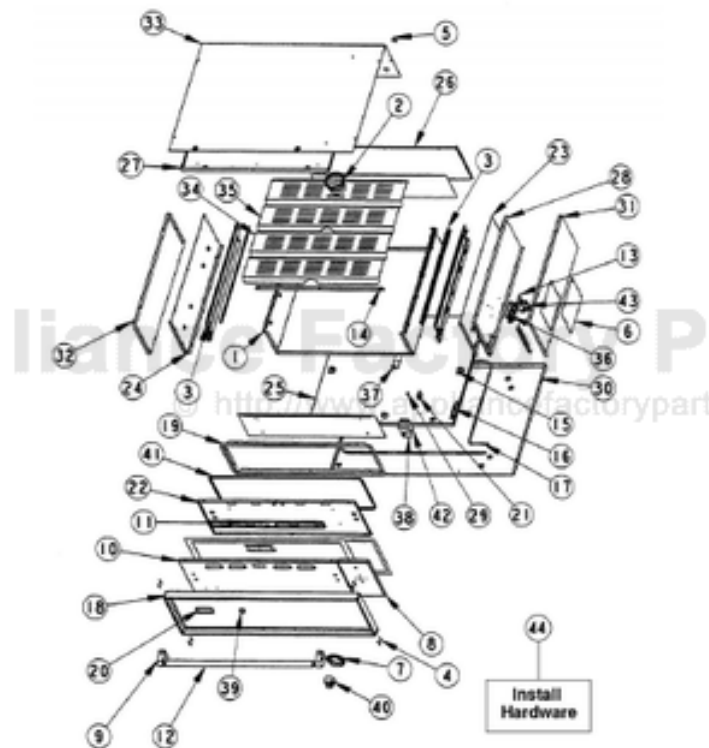

[Find Your VIKING Small Appliance Parts - Select From 19 Models](#)

----- Manual continues below -----