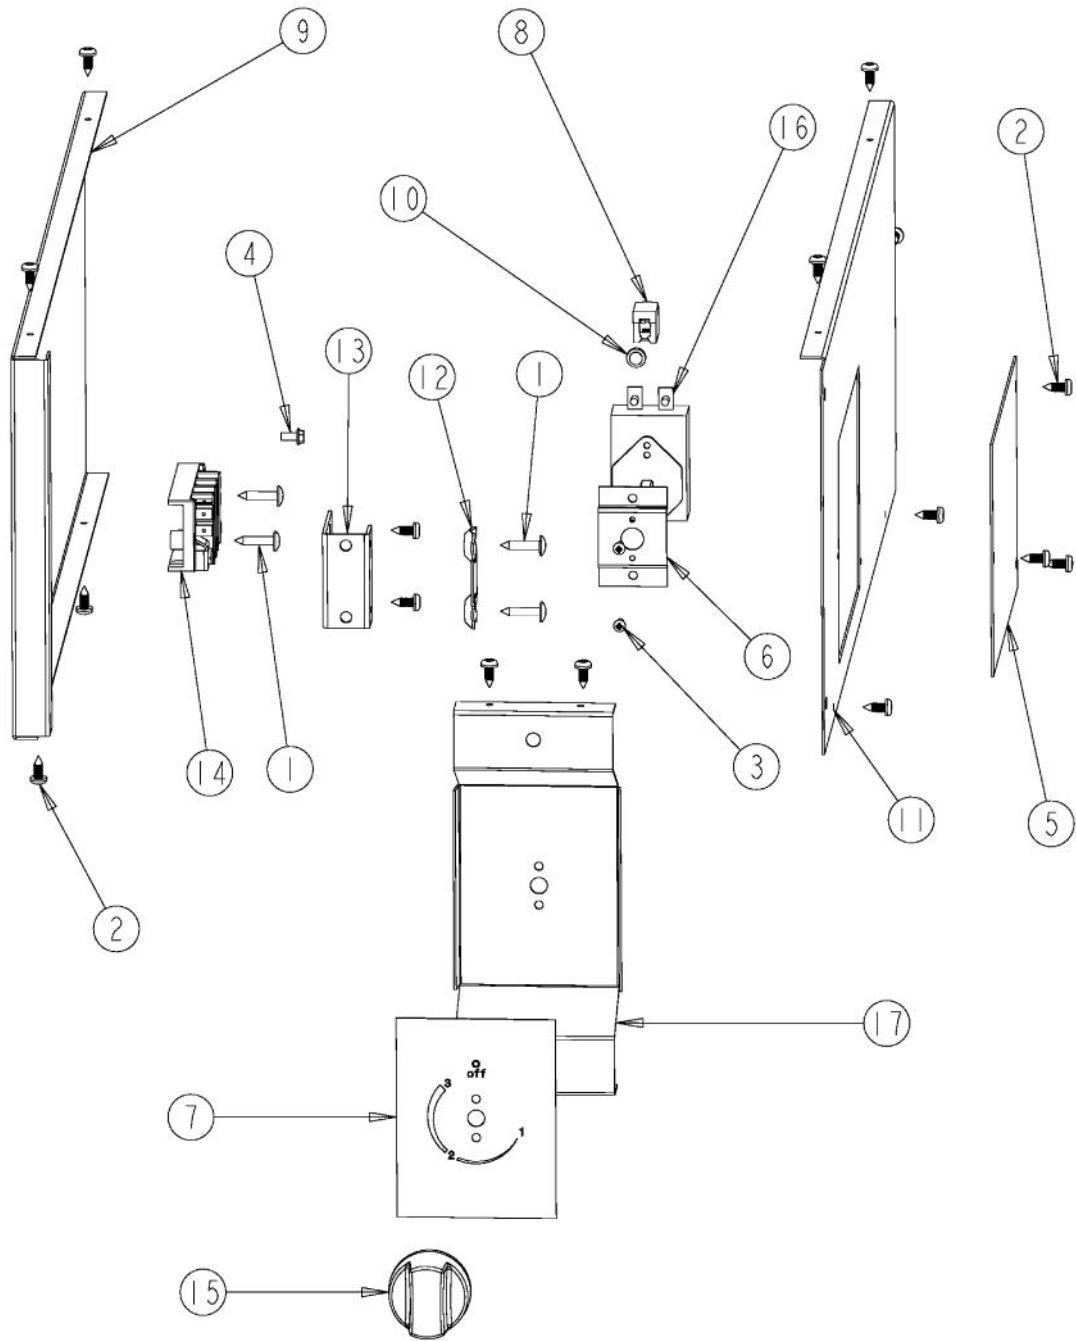

# VIKING VEWD163 Owner's Manual

[Shop genuine replacement parts for VIKING VEWD163](#)

[Find Your VIKING Small Appliance Parts - Select From 19 Models](#)

----- Manual continues below -----

Ref #	Part Number	Qty.	Description
1	PD020009		10 X 1 PH. HD. PAN HD. SMS
2	PD020087		10 X 1/2 PAN PH. TEK ZINC
3	PD020076		6-32 X 3/8 PHILL PAN MS
4	PD020010		10 X 3/8 GREEN GROUNDING SCREW
5	A1004135		ACCESS PLATE (VEWD)
6	A2006075		THERMOSTAT SPACER, DESIGNER
7	PE040326		DEWD/VEWD CONTROL PANEL GRAPHIC
8	PE050024		OVEN IND. LIGHT (LIGHT HOUSING)
9	A20013478		INSULATION PANEL
10	PE050023		OVEN IND. LIGHT (LENS & BEZEL)
11	A20013479		OUTER SIDE PANEL - RH
12	A1002457		POWER CORD MOUNTING STRAP (VDSC)
13	A2002195		POWER CORD MOUNTING BRKT (VDSC)
14	PE070147		TERMINAL BLOCK
15	PB010278		T/STAT KNOB-XBKX (B-IN OVEN)
15	PB010279		T/STAT KNOB-XWHX ( B-IN OVEN)
16	PB010167		THERMOSTAT
17	B20013480		CONTROL PANEL XSSX (VEWD/DEWD)
NI	003005-002	2	8 - 18 X 1/2 ZN TRIV W/NO.6 TRUSS AB TAPPING SCREW XB...

Ref #	Part Number	Qty.	Description
1	PD020087		10 X 1/2 PAN PH. TEK ZINC
2	B2004153		BOTTOM INSIDE PANEL - 36 (VEWD)
3	A2007081		36`` WARMING DRAWER BRKT
4	B2004147		ELEMENT BRACKET (VEWD)
5	B2004141		BRACKET
6	PJ010008		ELEMENT - 36 (VEWD)
7	A2004155		OUTER PANEL - BOTTOM
8	B2004148		THERMAL BULB BRKT (VEWD)
9	PD030009		CLAMP, AL-8 (.500)

Ref #	Part Number	Qty.	Description
1	PC040010		POP RIVET
2	PD020087		10 X 1/2 PAN PH. TEK ZINC
3	B2004167		GASKET FRAME (VEWD162)
No.	PB070072		WARMING DRAWER GASKET 6`/UNIT
4	PD020150		NO.6 X 1/2 PH. CT. SK. SMS. ``SS``
5	A1004135		ACCESS PLATE (VEWD)
6	A20013482		O/S SIDE - LH
7	A20013479		O/S SIDE - RH
8	A2004159		OUTER TOP PANEL (VEWD)
9	PE040290		SIDE TRIM (VEWD)
10	PD040005		SNAP BUSHING - 7/8
11	PE040289		TOP/BOTTOM TRIM (VEWD163)
12	B20013487		FRONT FRAME - 36 (VEWD163)

Ref #	Part Number	Qty.	Description
NI	PD950012	1	STRIKE PANEL ACCESS
NI	PD950013	1	LATCH PANEL ACCESS