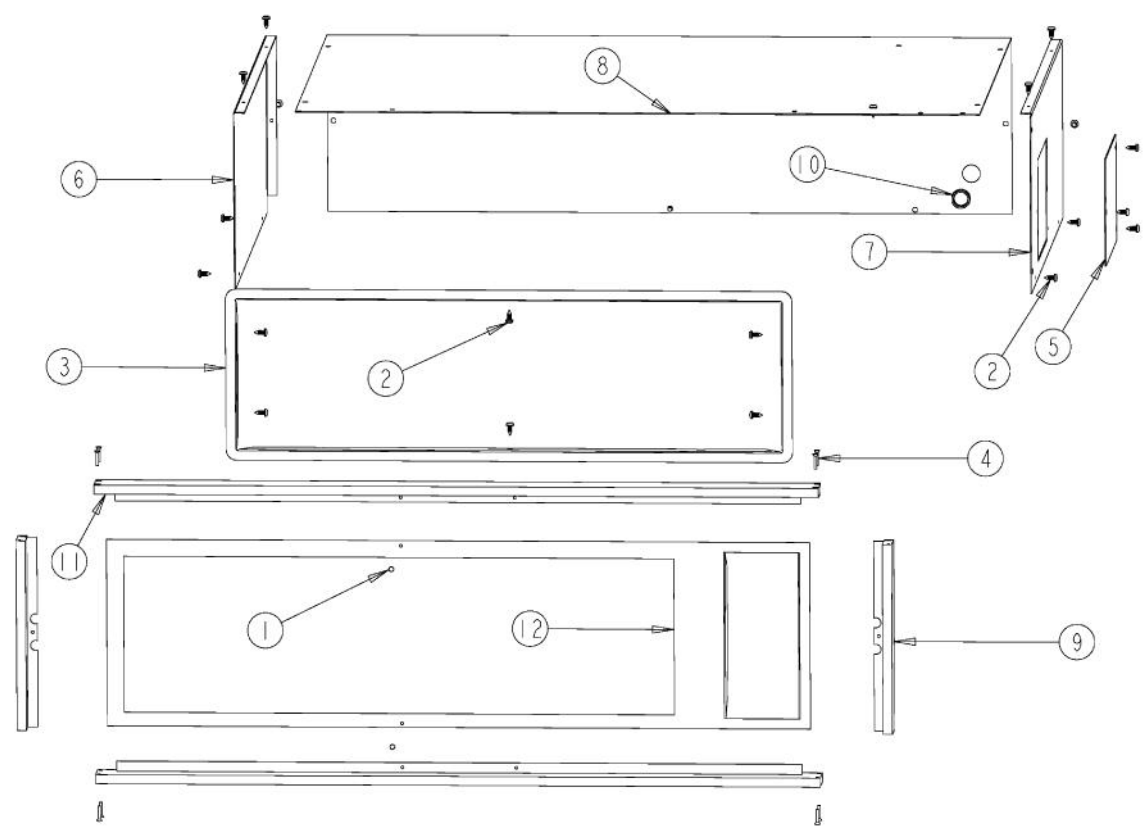

# VIKING VEWD163 Owner's Manual

[Shop genuine replacement parts for VIKING VEWD163](#)

[Find Your VIKING Small Appliance Parts - Select From 19 Models](#)

----- Manual continues below -----

Ref #	Part Number	Qty.	Description
1	PD020009		10 X 1 PH. HD. PAN HD. SMS
2	PD020087		10 X 1/2 PAN PH. TEK ZINC
3	PD020076		6-32 X 3/8 PHILL PAN MS
4	PD020010		10 X 3/8 GREEN GROUNDING SCREW
5	A1004135		ACCESS PLATE (VEWD)
6	A2006075		THERMOSTAT SPACER, DESIGNER
7	PE040326		DEWD/VEWD CONTROL PANEL GRAPHIC
8	PE050024		OVEN IND. LIGHT (LIGHT HOUSING)
9	A20013478		INSULATION PANEL
10	PE050023		OVEN IND. LIGHT (LENS & BEZEL)
11	A20013479		OUTER SIDE PANEL - RH
12	A1002457		POWER CORD MOUNTING STRAP (VDSC)
13	A2002195		POWER CORD MOUNTING BRKT (VDSC)
14	PE070147		TERMINAL BLOCK
15	PB010278		T/STAT KNOB-XBKX (B-IN OVEN)
15	PB010279		T/STAT KNOB-XWHX ( B-IN OVEN)
16	PB010167		THERMOSTAT
17	B20013480		CONTROL PANEL XSSX (VEWD/DEWD)
NI	003005-002	2	8 - 18 X 1/2 ZN TRIV W/NO.6 TRUSS AB TAPPING SCREW XB...

Ref #	Part Number	Qty.	Description
1	PD020087		10 X 1/2 PAN PH. TEK ZINC
2	B2004153		BOTTOM INSIDE PANEL - 36 (VEWD)
3	A2007081		36`` WARMING DRAWER BRKT
4	B2004147		ELEMENT BRACKET (VEWD)
5	B2004141		BRACKET
6	PJ010008		ELEMENT - 36 (VEWD)
7	A2004155		OUTER PANEL - BOTTOM
8	B2004148		THERMAL BULB BRKT (VEWD)
9	PD030009		CLAMP, AL-8 (.500)