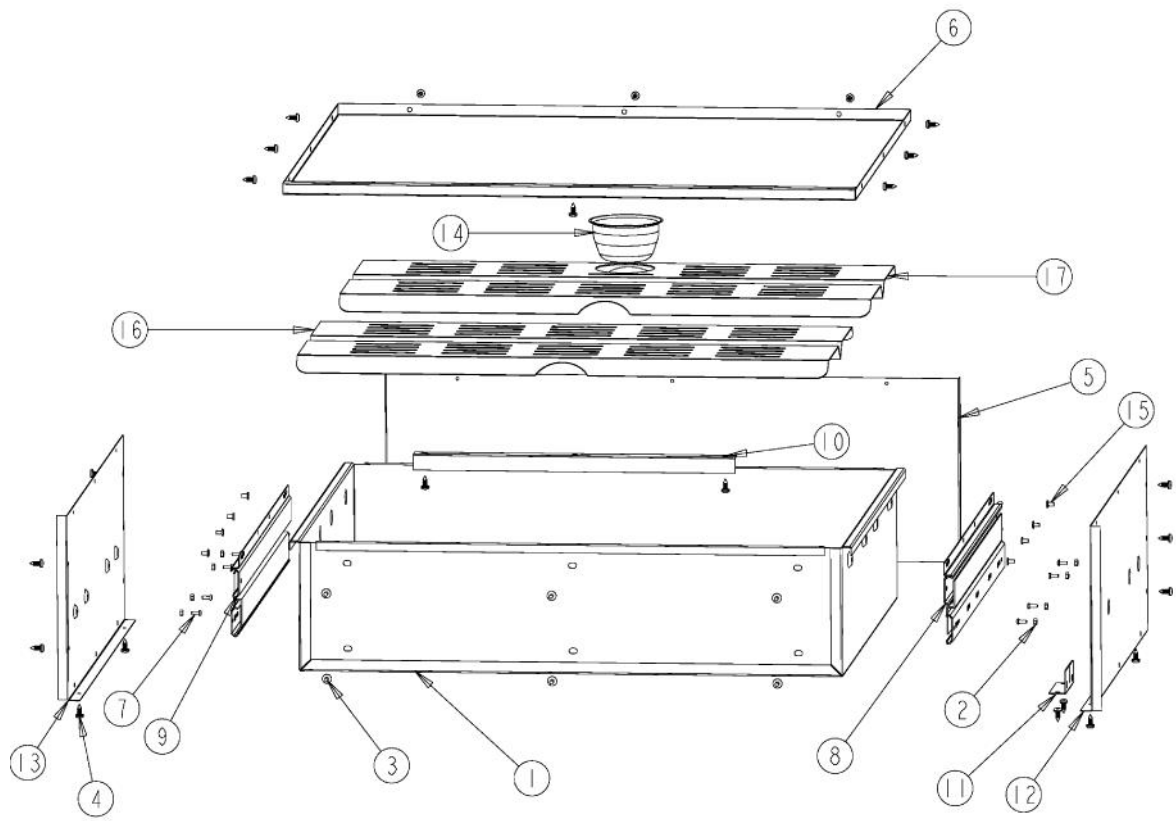

# VIKING VEWD163 Owner's Manual

[Shop genuine replacement parts for VIKING VEWD163](#)

[Find Your VIKING Small Appliance Parts - Select From 19 Models](#)

----- Manual continues below -----

Ref #	Part Number	Qty.	Description
1	PD020009		10 X 1 PH. HD. PAN HD. SMS
2	PD020087		10 X 1/2 PAN PH. TEK ZINC
3	PD020076		6-32 X 3/8 PHILL PAN MS
4	PD020010		10 X 3/8 GREEN GROUNDING SCREW
5	A1004135		ACCESS PLATE (VEWD)
6	A2006075		THERMOSTAT SPACER, DESIGNER
7	PE040326		DEWD/VEWD CONTROL PANEL GRAPHIC
8	PE050024		OVEN IND. LIGHT (LIGHT HOUSING)
9	A20013478		INSULATION PANEL
10	PE050023		OVEN IND. LIGHT (LENS & BEZEL)
11	A20013479		OUTER SIDE PANEL - RH
12	A1002457		POWER CORD MOUNTING STRAP (VDSC)
13	A2002195		POWER CORD MOUNTING BRKT (VDSC)
14	PE070147		TERMINAL BLOCK
15	PB010278		T/STAT KNOB-XBKX (B-IN OVEN)
15	PB010279		T/STAT KNOB-XWHX ( B-IN OVEN)
16	PB010167		THERMOSTAT
17	B20013480		CONTROL PANEL XSSX (VEWD/DEWD)
NI	003005-002	2	8 - 18 X 1/2 ZN TRIV W/NO.6 TRUSS AB TAPPING SCREW XB...

Ref #	Part Number	Qty.	Description
1	PD020087		10 X 1/2 PAN PH. TEK ZINC
2	B2004153		BOTTOM INSIDE PANEL - 36 (VEWD)
3	A2007081		36`` WARMING DRAWER BRKT
4	B2004147		ELEMENT BRACKET (VEWD)
5	B2004141		BRACKET
6	PJ010008		ELEMENT - 36 (VEWD)
7	A2004155		OUTER PANEL - BOTTOM
8	B2004148		THERMAL BULB BRKT (VEWD)
9	PD030009		CLAMP, AL-8 (.500)