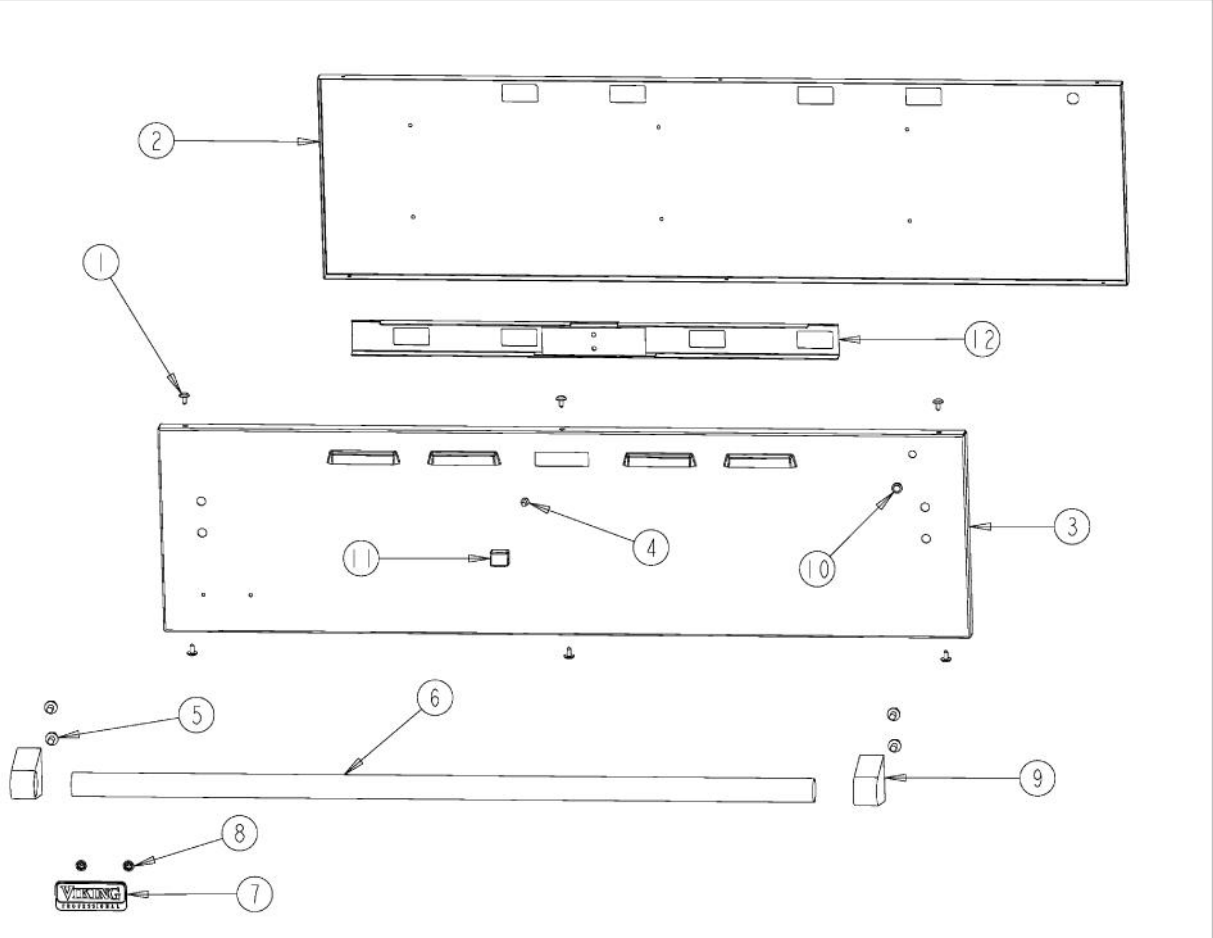

# VIKING VEWD163 Owner's Manual

[Shop genuine replacement parts for VIKING VEWD163](#)

[Find Your VIKING Small Appliance Parts - Select From 19 Models](#)

----- Manual continues below -----

Ref #	Part Number	Qty.	Description
1	PD020009		10 X 1 PH. HD. PAN HD. SMS
2	PD020087		10 X 1/2 PAN PH. TEK ZINC
3	PD020076		6-32 X 3/8 PHILL PAN MS
4	PD020010		10 X 3/8 GREEN GROUNDING SCREW
5	A1004135		ACCESS PLATE (VEWD)
6	A2006075		THERMOSTAT SPACER, DESIGNER
7	PE040326		DEWD/VEWD CONTROL PANEL GRAPHIC
8	PE050024		OVEN IND. LIGHT (LIGHT HOUSING)
9	A20013478		INSULATION PANEL
10	PE050023		OVEN IND. LIGHT (LENS & BEZEL)
11	A20013479		OUTER SIDE PANEL - RH
12	A1002457		POWER CORD MOUNTING STRAP (VDSC)
13	A2002195		POWER CORD MOUNTING BRKT (VDSC)
14	PE070147		TERMINAL BLOCK
15	PB010278		T/STAT KNOB-XBKX (B-IN OVEN)
15	PB010279		T/STAT KNOB-XWHX ( B-IN OVEN)
16	PB010167		THERMOSTAT
17	B20013480		CONTROL PANEL XSSX (VEWD/DEWD)
NI	003005-002	2	8 - 18 X 1/2 ZN TRIV W/NO.6 TRUSS AB TAPPING SCREW XB...

Ref #	Part Number	Qty.	Description
1	PD020087		10 X 1/2 PAN PH. TEK ZINC
2	B2004153		BOTTOM INSIDE PANEL - 36 (VEWD)
3	A2007081		36`` WARMING DRAWER BRKT
4	B2004147		ELEMENT BRACKET (VEWD)
5	B2004141		BRACKET
6	PJ010008		ELEMENT - 36 (VEWD)
7	A2004155		OUTER PANEL - BOTTOM
8	B2004148		THERMAL BULB BRKT (VEWD)
9	PD030009		CLAMP, AL-8 (.500)

Ref #	Part Number	Qty.	Description
1	PC040010		POP RIVET
2	PD020087		10 X 1/2 PAN PH. TEK ZINC
3	B2004167		GASKET FRAME (VEWD162)
No.	PB070072		WARMING DRAWER GASKET 6`/UNIT
4	PD020150		NO.6 X 1/2 PH. CT. SK. SMS. ``SS``
5	A1004135		ACCESS PLATE (VEWD)
6	A20013482		O/S SIDE - LH
7	A20013479		O/S SIDE - RH
8	A2004159		OUTER TOP PANEL (VEWD)
9	PE040290		SIDE TRIM (VEWD)
10	PD040005		SNAP BUSHING - 7/8
11	PE040289		TOP/BOTTOM TRIM (VEWD163)
12	B20013487		FRONT FRAME - 36 (VEWD163)