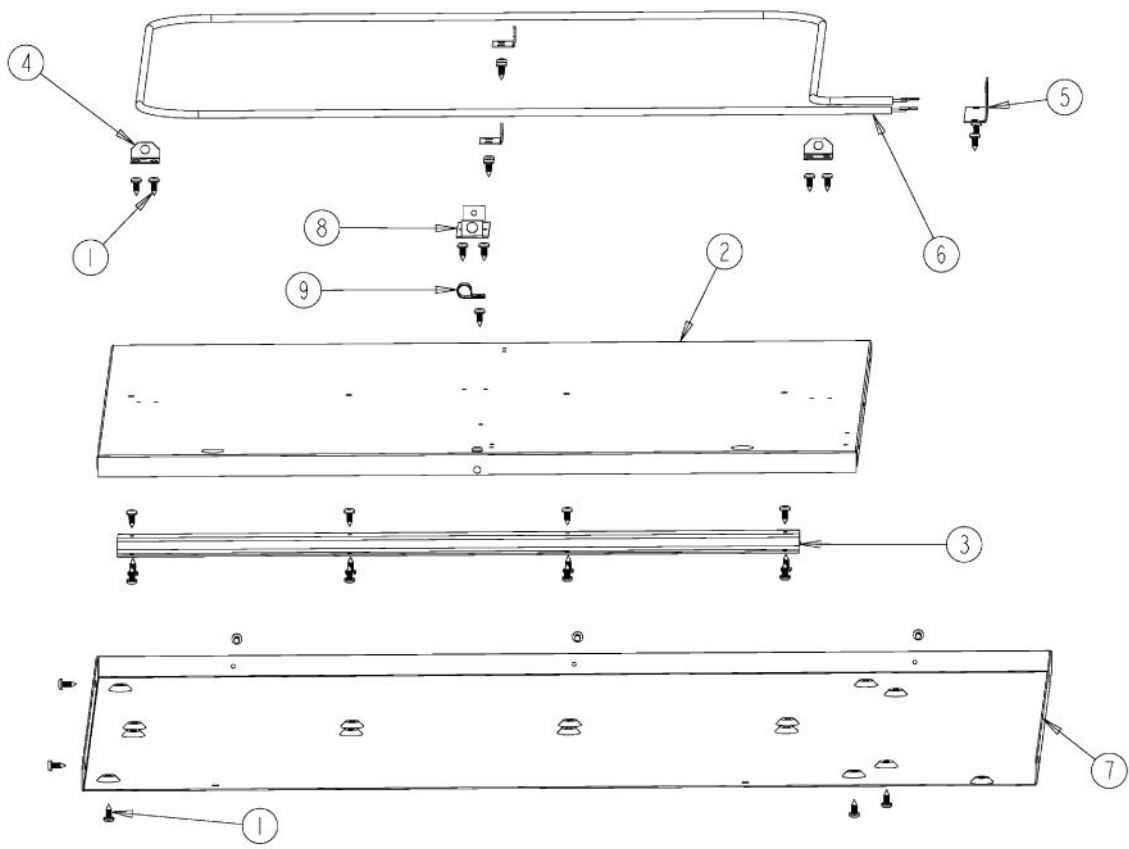

# VIKING VEWD163 Owner's Manual

[Shop genuine replacement parts for VIKING VEWD163](#)

[Find Your VIKING Small Appliance Parts - Select From 19 Models](#)

----- Manual continues below -----

Ref #	Part Number	Qty.	Description
1	PD020009		10 X 1 PH. HD. PAN HD. SMS
2	PD020087		10 X 1/2 PAN PH. TEK ZINC
3	PD020076		6-32 X 3/8 PHILL PAN MS
4	PD020010		10 X 3/8 GREEN GROUNDING SCREW
5	A1004135		ACCESS PLATE (VEWD)
6	A2006075		THERMOSTAT SPACER, DESIGNER
7	PE040326		DEWD/VEWD CONTROL PANEL GRAPHIC
8	PE050024		OVEN IND. LIGHT (LIGHT HOUSING)
9	A20013478		INSULATION PANEL
10	PE050023		OVEN IND. LIGHT (LENS & BEZEL)
11	A20013479		OUTER SIDE PANEL - RH
12	A1002457		POWER CORD MOUNTING STRAP (VDSC)
13	A2002195		POWER CORD MOUNTING BRKT (VDSC)
14	PE070147		TERMINAL BLOCK
15	PB010278		T/STAT KNOB-XBKX (B-IN OVEN)
15	PB010279		T/STAT KNOB-XWHX ( B-IN OVEN)
16	PB010167		THERMOSTAT
17	B20013480		CONTROL PANEL XSSX (VEWD/DEWD)
NI	003005-002	2	8 - 18 X 1/2 ZN TRIV W/NO.6 TRUSS AB TAPPING SCREW XB...

Ref #	Part Number	Qty.	Description
1	PD020087		10 X 1/2 PAN PH. TEK ZINC
2	B2004153		BOTTOM INSIDE PANEL - 36 (VEWD)
3	A2007081		36`` WARMING DRAWER BRKT
4	B2004147		ELEMENT BRACKET (VEWD)
5	B2004141		BRACKET
6	PJ010008		ELEMENT - 36 (VEWD)
7	A2004155		OUTER PANEL - BOTTOM
8	B2004148		THERMAL BULB BRKT (VEWD)
9	PD030009		CLAMP, AL-8 (.500)

Ref #	Part Number	Qty.	Description
1	PC040010		POP RIVET
2	PD020087		10 X 1/2 PAN PH. TEK ZINC
3	B2004167		GASKET FRAME (VEWD162)
No.	PB070072		WARMING DRAWER GASKET 6`/UNIT
4	PD020150		NO.6 X 1/2 PH. CT. SK. SMS. ``SS``
5	A1004135		ACCESS PLATE (VEWD)
6	A20013482		O/S SIDE - LH
7	A20013479		O/S SIDE - RH
8	A2004159		OUTER TOP PANEL (VEWD)
9	PE040290		SIDE TRIM (VEWD)
10	PD040005		SNAP BUSHING - 7/8
11	PE040289		TOP/BOTTOM TRIM (VEWD163)
12	B20013487		FRONT FRAME - 36 (VEWD163)