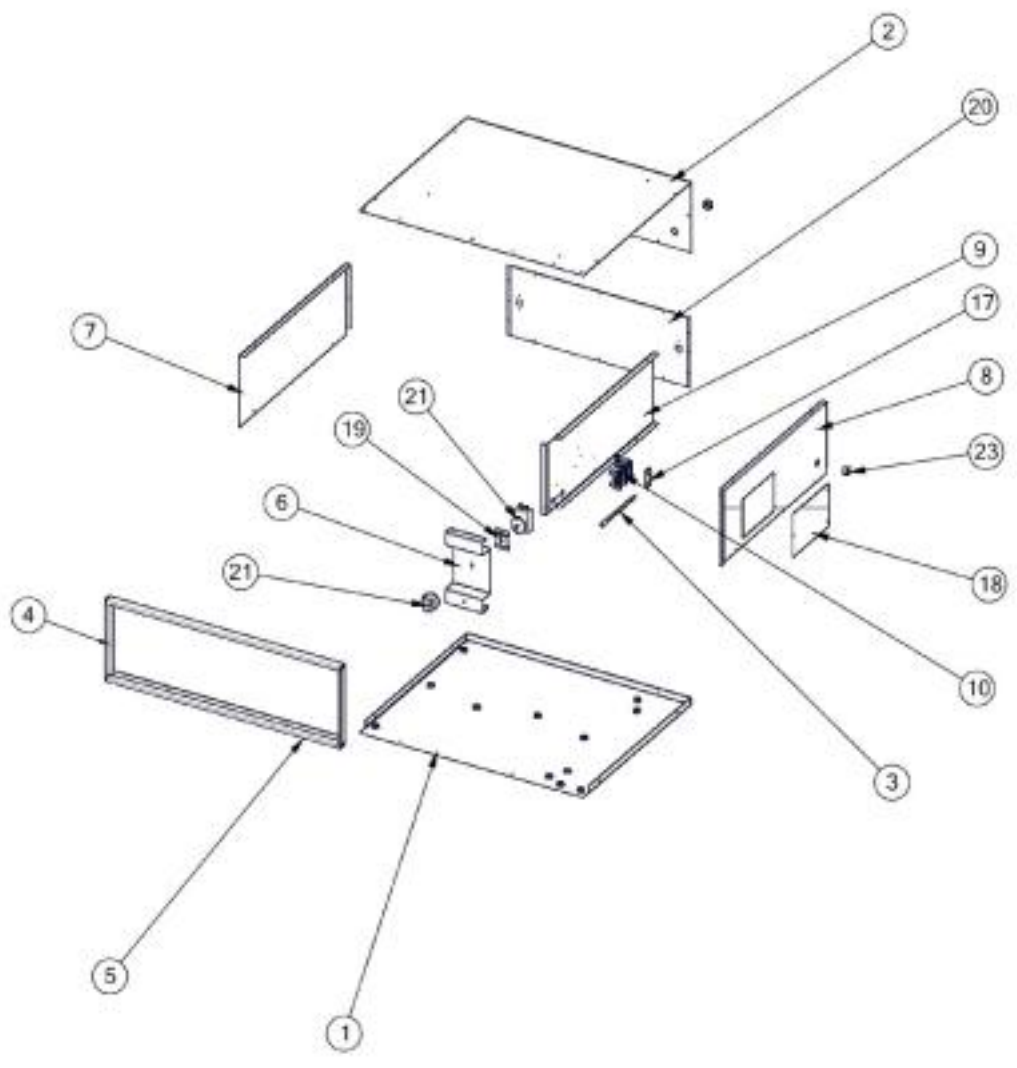

Ref #	Part Number	Qty.	Description
1	010256-000	1	WARMING DRAWER BOTTOM 27 (DEWD171)
2	009432-000	1	OUTER TOP PANEL (VEWD173)
3	017211-000	1	INDICATOR LIGHT XL SNAP IN CLEAR LIGHT
4	025878-000	2	SIDE TRIM
5	025911-000	2	TRIM, TOP/BOTTOM
6	026124-000	1	VEWD 5-SERIES CONTROL PANEL
7	026133-000	1	VEWD 5-SERIES LH O/S SIDE
8	026134-000	1	VEWD 5-SERIES RH O/S SIDE
9	026135-000	1	VEWD 5-SERIES INSULATION PANEL
10	PE070147	1	TERMINAL BLOCK
17	A1002457	1	POWER CORD MOUNTING STRAP (VDSC)
18	A1004135	1	ACCESS PLATE (VEWD)
19	A2006075	1	THERMOSTAT SPACER, DESIGNER
20	010540-000	1	REAR INSIDE PANEL 27 (VEWD173)
21	PB010167	1	THERMOSTAT
22	PD020043	8	NO.6-32 X .750 PH. CTRSK T(F)-VGSO166
23	PD040005	2	SNAP BUSHING - 7/8
24	PB010278	1	T/STAT KNOB-XBKX (B-IN OVEN)