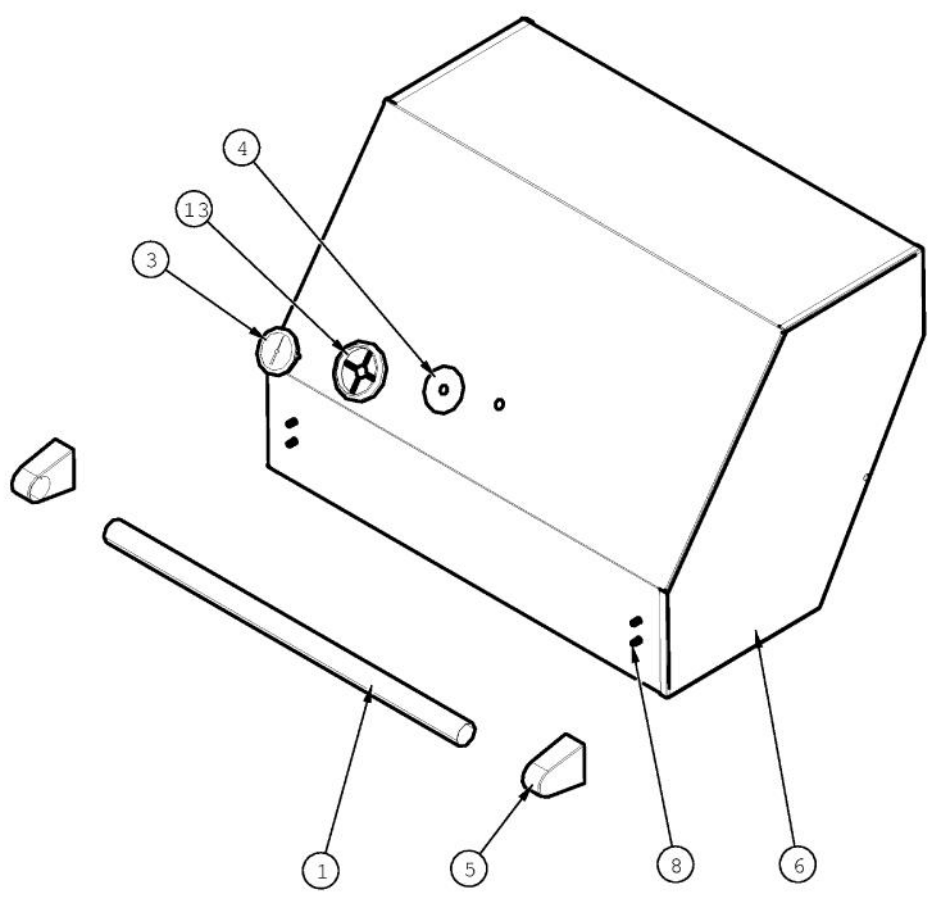

----- Manual continues below -----

Ref #	Part Number	Qty.	Description
1	002671-000	2	RUBBER DOOR BUMPER
2	020055-000	17	SCR, DR, HXWH, 410SS, NPLT, 10-18 X 1/2
3	029459-000	2	PANEL, LWR SIDE
4	029460-000	2	FRAME, GRL, TOP
5	031849-000	1	BRACKET, BACK SUPPORT
6	033540-000	2	BRACKET, MTG SUPPORT, IGN ASM, 9V
7	035606-000	2	FLUE DIVERTER, 30
8	035911-000	1	SUPPORT, FRONT
9	035914-000	1	HEAT SHIELD, FRONT
10	036024-000	2	SUPPORT, TRAY, BRIQUETTE, 30
11	PD020166	2	NO.10 X 3/4 PAN PHIL. TEK. XSSX
12	PD950013	2	LATCH PANEL ACCESS
13	PM010049	1	SPARK MODULE BATTERY PHASE II
14	PA020036	1	SPARK MODULE

Ref #	Part Number	Qty.	Description
1	004706-000	2	MACHINE SCREW, 6-32 X 3/8, PAN HD, PHILLIPS
4	029461-000	1	BOX, U BURNER, 30
5	029479-000	2	U-BURNER, BQ ASM
6	032239-000	1	BRACKET, REAR GRILL BURNER
7	032287-000	2	GRILL, CKNG, GRATE, PORC
8	032370-000	4	TRAY, CRMC, BRIQUETTE, ASM
12	PB020114	2	FLASH TUBE (VGBQ3002T)
13	PB040288	2	SMOKER BURNER IGNITER

Ref #	Part Number	Qty.	Description
1	020055-000	31	SCR, DR, HXWH, 410SS, NPLT, 10-18 X 1/2
3	029462-000	1	PANEL, REAR BQ
4	032770-000	1	BACKPLATE, INT, W/RTSR, VGBQ13002
5	032841-000	1	WINDSHIELD ASM, BQ W/O RTSR, LH
6	032947-000	1	WINDSHIELD ASM, BQ W/O RTSR, RH
8	034607-000	2	FASTENER, BOLT, 5/16 - 1-1/2
9	PD030063	2	10-C05-HC 5/16-18 FLANGE NUT

Ref #	Part Number	Qty.	Description
1	020055-000	4	SCR, DR, HXWH, 410SS, NPLT, 10-18 X 1/2
2	031548-000	1	DRIP TRAY ASM, BQ, 30
3	031555-000	1	DRIP TRAY GUIDE, LH
5	031554-000	1	DRIP TRAY GUIDE, RH
6	PC020025	2	DRIP TRAY WHEEL
7	PD020082	4	10 X 24 COUNTERSUNK S.S. SCREW
8	PD030044	4	10-24 KEPS NUT SS
9	PD040004	2	GROMMET BUMPER