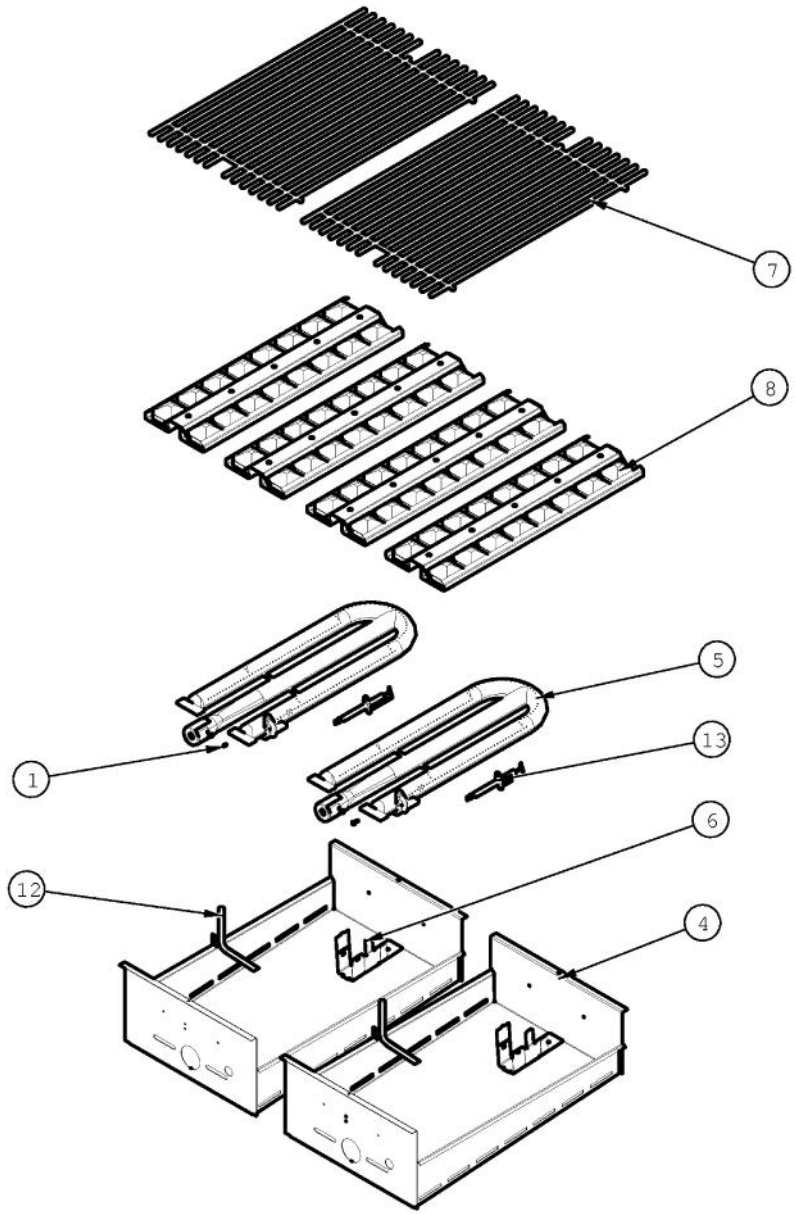

----- Manual continues below -----

Ref #	Part Number	Qty.	Description
1	002671-000	2	RUBBER DOOR BUMPER
2	020055-000	17	SCR, DR, HXWH, 410SS, NPLT, 10-18 X 1/2
3	029459-000	2	PANEL, LWR SIDE
4	029460-000	2	FRAME, GRL, TOP
5	031849-000	1	BRACKET, BACK SUPPORT
6	033540-000	2	BRACKET, MTG SUPPORT, IGN ASM, 9V
7	035606-000	2	FLUE DIVERTER, 30
8	035911-000	1	SUPPORT, FRONT
9	035914-000	1	HEAT SHIELD, FRONT
10	036024-000	2	SUPPORT, TRAY, BRIQUETTE, 30
11	PD020166	2	NO.10 X 3/4 PAN PHIL. TEK. XSSX
12	PD950013	2	LATCH PANEL ACCESS
13	PM010049	1	SPARK MODULE BATTERY PHASE II
14	PA020036	1	SPARK MODULE

Ref #	Part Number	Qty.	Description
1	004706-000	2	MACHINE SCREW, 6-32 X 3/8, PAN HD, PHILLIPS
4	029461-000	1	BOX, U BURNER, 30
5	029479-000	2	U-BURNER, BQ ASM
6	032239-000	1	BRACKET, REAR GRILL BURNER
7	032287-000	2	GRILL, CKNG, GRATE, PORC
8	032370-000	4	TRAY, CRMC, BRIQUETTE, ASM
12	PB020114	2	FLASH TUBE (VGBQ3002T)
13	PB040288	2	SMOKER BURNER IGNITER

Ref #	Part Number	Qty.	Description
1	020055-000	31	SCR, DR, HXWH, 410SS, NPLT, 10-18 X 1/2
3	029462-000	1	PANEL, REAR BQ
4	032770-000	1	BACKPLATE, INT, W/RTSR, VGBQ13002
5	032841-000	1	WINDSHIELD ASM, BQ W/O RTSR, LH
6	032947-000	1	WINDSHIELD ASM, BQ W/O RTSR, RH
8	034607-000	2	FASTENER, BOLT, 5/16 - 1-1/2
9	PD030063	2	10-C05-HC 5/16-18 FLANGE NUT

Ref #	Part Number	Qty.	Description
1	020055-000	4	SCR, DR, HXWH, 410SS, NPLT, 10-18 X 1/2
2	031548-000	1	DRIP TRAY ASM, BQ, 30
3	031555-000	1	DRIP TRAY GUIDE, LH
5	031554-000	1	DRIP TRAY GUIDE, RH
6	PC020025	2	DRIP TRAY WHEEL
7	PD020082	4	10 X 24 COUNTERSUNK S.S. SCREW
8	PD030044	4	10-24 KEPS NUT SS
9	PD040004	2	GROMMET BUMPER