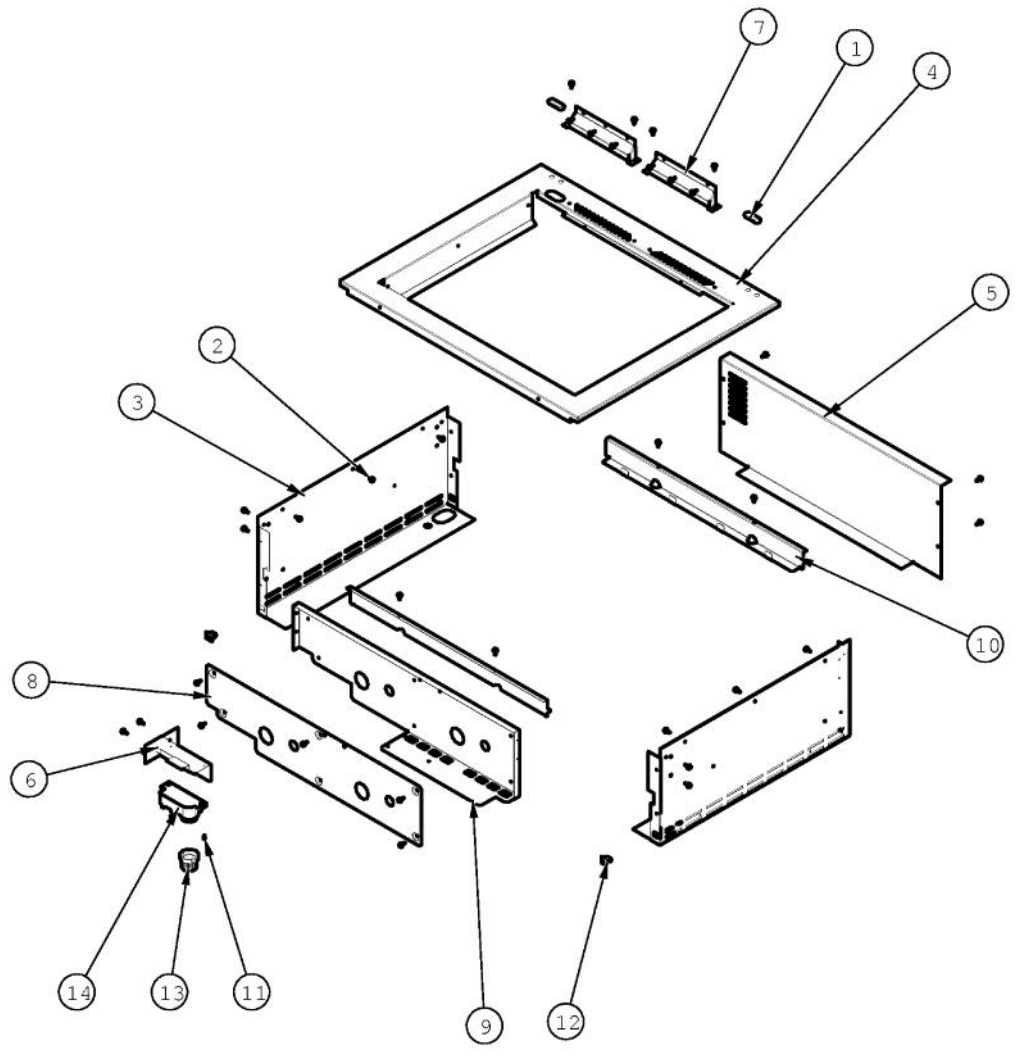

----- Manual continues below -----

Ref #	Part Number	Qty.	Description
1	002671-000	2	RUBBER DOOR BUMPER
2	020055-000	17	SCR, DR, HXWH, 410SS, NPLT, 10-18 X 1/2
3	029459-000	2	PANEL, LWR SIDE
4	029460-000	2	FRAME, GRL, TOP
5	031849-000	1	BRACKET, BACK SUPPORT
6	033540-000	2	BRACKET, MTG SUPPORT, IGN ASM, 9V
7	035606-000	2	FLUE DIVERTER, 30
8	035911-000	1	SUPPORT, FRONT
9	035914-000	1	HEAT SHIELD, FRONT
10	036024-000	2	SUPPORT, TRAY, BRIQUETTE, 30
11	PD020166	2	NO.10 X 3/4 PAN PHIL. TEK. XSSX
12	PD950013	2	LATCH PANEL ACCESS
13	PM010049	1	SPARK MODULE BATTERY PHASE II
14	PA020036	1	SPARK MODULE

Ref #	Part Number	Qty.	Description
1	004706-000	2	MACHINE SCREW, 6-32 X 3/8, PAN HD, PHILLIPS
4	029461-000	1	BOX, U BURNER, 30
5	029479-000	2	U-BURNER, BQ ASM
6	032239-000	1	BRACKET, REAR GRILL BURNER
7	032287-000	2	GRILL, CKNG, GRATE, PORC
8	032370-000	4	TRAY, CRMC, BRIQUETTE, ASM
12	PB020114	2	FLASH TUBE (VGBQ3002T)
13	PB040288	2	SMOKER BURNER IGNITER

Ref #	Part Number	Qty.	Description
1	020055-000	31	SCR, DR, HXWH, 410SS, NPLT, 10-18 X 1/2
3	029462-000	1	PANEL, REAR BQ
4	032770-000	1	BACKPLATE, INT, W/RTSR, VGBQ13002
5	032841-000	1	WINDSHIELD ASM, BQ W/O RTSR, LH
6	032947-000	1	WINDSHIELD ASM, BQ W/O RTSR, RH
8	034607-000	2	FASTENER, BOLT, 5/16 - 1-1/2
9	PD030063	2	10-C05-HC 5/16-18 FLANGE NUT

Ref #	Part Number	Qty.	Description
1	020055-000	4	SCR, DR, HXWH, 410SS, NPLT, 10-18 X 1/2
2	031548-000	1	DRIP TRAY ASM, BQ, 30
3	031555-000	1	DRIP TRAY GUIDE, LH
5	031554-000	1	DRIP TRAY GUIDE, RH
6	PC020025	2	DRIP TRAY WHEEL
7	PD020082	4	10 X 24 COUNTERSUNK S.S. SCREW
8	PD030044	4	10-24 KEPS NUT SS
9	PD040004	2	GROMMET BUMPER