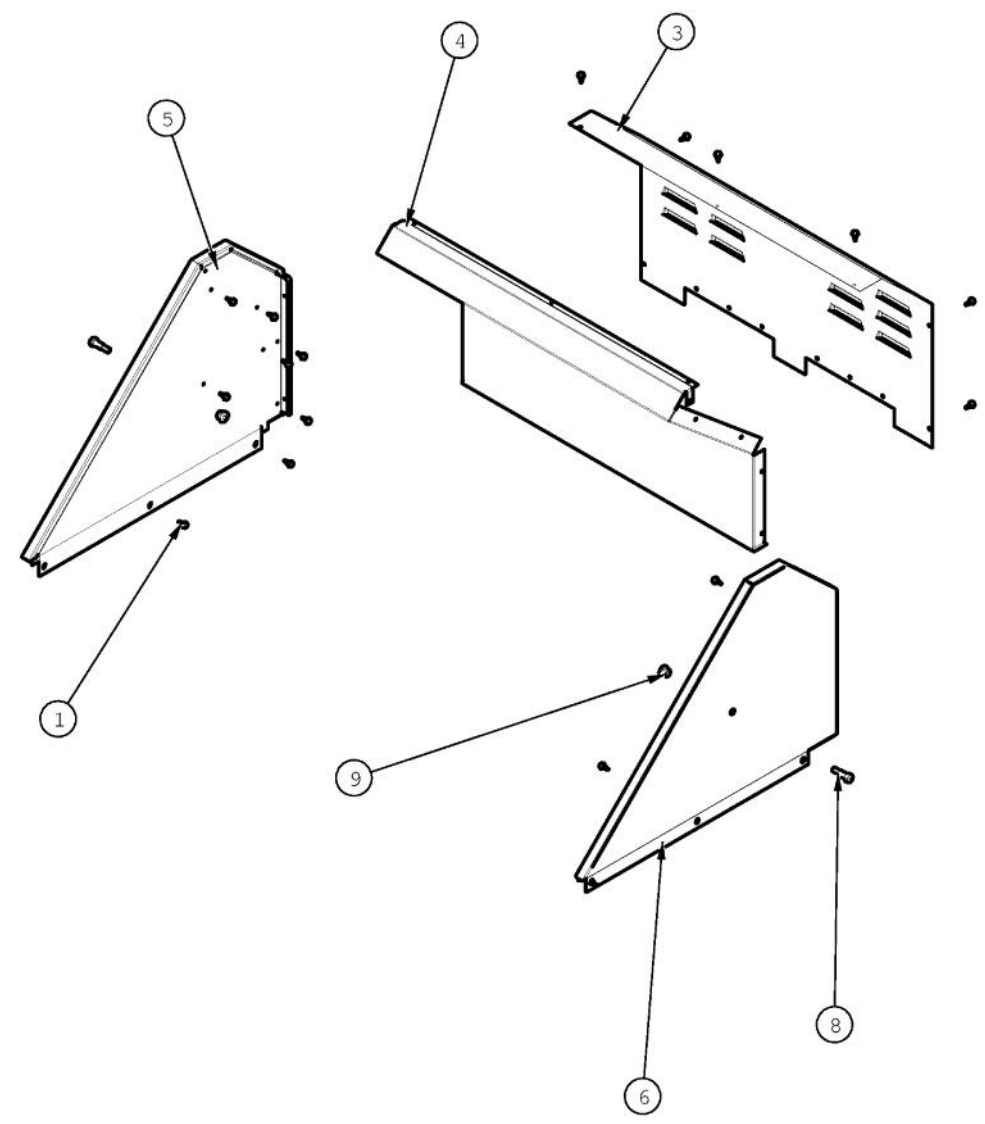

Ref #	Part Number	Qty.	Description
1	020055-000	31	SCR, DR, HXWH, 410SS, NPLT, 10-18 X 1/2
3	029462-000	1	PANEL, REAR BQ
4	032770-000	1	BACKPLATE, INT, W/RTSR, VGBQ13002
5	032841-000	1	WINDSHIELD ASM, BQ W/O RTSR, LH
6	032947-000	1	WINDSHIELD ASM, BQ W/O RTSR, RH
8	034607-000	2	FASTENER, BOLT, 5/16 - 1-1/2
9	PD030063	2	10-C05-HC 5/16-18 FLANGE NUT