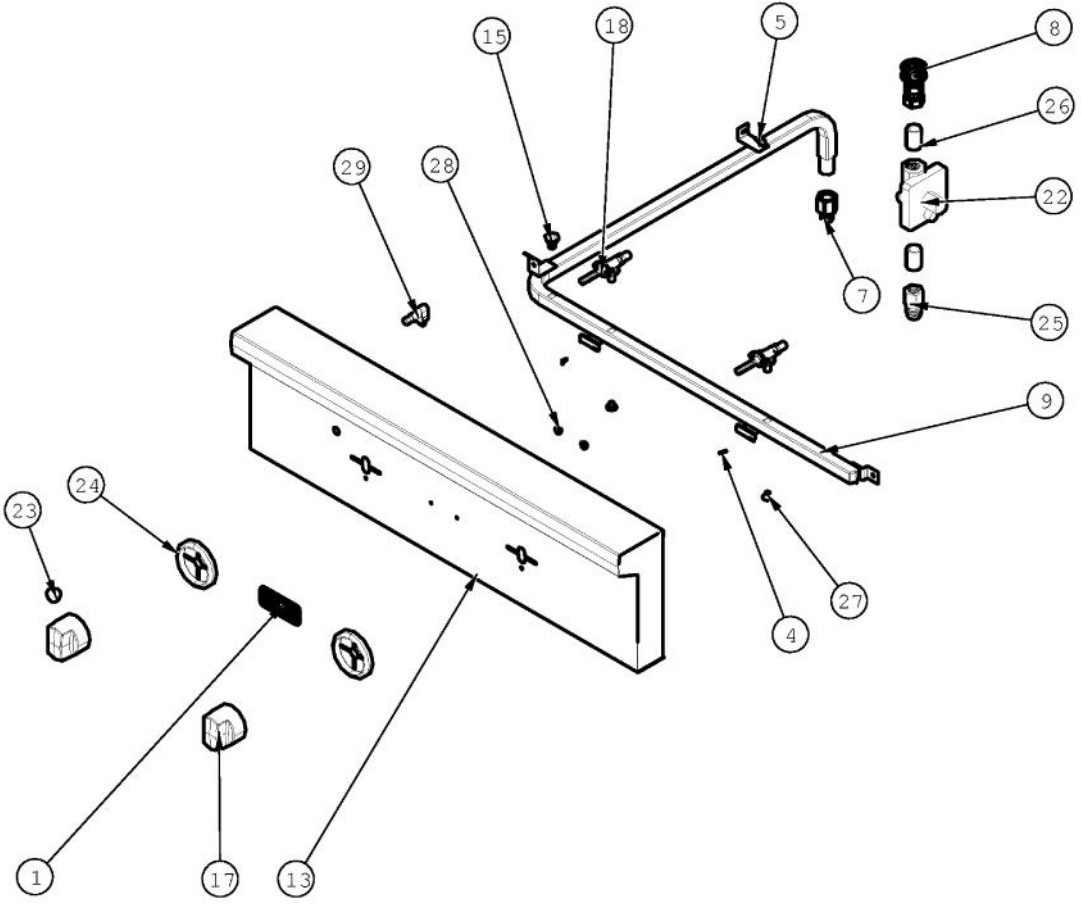

----- Manual continues below -----

Ref #	Part Number	Qty.	Description
1	002671-000	2	RUBBER DOOR BUMPER
2	020055-000	17	SCR, DR, HXWH, 410SS, NPLT, 10-18 X 1/2
3	029459-000	2	PANEL, LWR SIDE
4	029460-000	2	FRAME, GRL, TOP
5	031849-000	1	BRACKET, BACK SUPPORT
6	033540-000	2	BRACKET, MTG SUPPORT, IGN ASM, 9V
7	035606-000	2	FLUE DIVERTER, 30
8	035911-000	1	SUPPORT, FRONT
9	035914-000	1	HEAT SHIELD, FRONT
10	036024-000	2	SUPPORT, TRAY, BRIQUETTE, 30
11	PD020166	2	NO.10 X 3/4 PAN PHIL. TEK. XSSX
12	PD950013	2	LATCH PANEL ACCESS
13	PM010049	1	SPARK MODULE BATTERY PHASE II
14	PA020036	1	SPARK MODULE

Ref #	Part Number	Qty.	Description
1	004706-000	2	MACHINE SCREW, 6-32 X 3/8, PAN HD, PHILLIPS
4	029461-000	1	BOX, U BURNER, 30
5	029479-000	2	U-BURNER, BQ ASM
6	032239-000	1	BRACKET, REAR GRILL BURNER
7	032287-000	2	GRILL, CKNG, GRATE, PORC
8	032370-000	4	TRAY, CRMC, BRIQUETTE, ASM
12	PB020114	2	FLASH TUBE (VGBQ3002T)
13	PB040288	2	SMOKER BURNER IGNITER

Ref #	Part Number	Qty.	Description
1	020055-000	31	SCR, DR, HXWH, 410SS, NPLT, 10-18 X 1/2
3	029462-000	1	PANEL, REAR BQ
4	032770-000	1	BACKPLATE, INT, W/RTSR, VGBQ13002
5	032841-000	1	WINDSHIELD ASM, BQ W/O RTSR, LH
6	032947-000	1	WINDSHIELD ASM, BQ W/O RTSR, RH
8	034607-000	2	FASTENER, BOLT, 5/16 - 1-1/2
9	PD030063	2	10-C05-HC 5/16-18 FLANGE NUT

Ref #	Part Number	Qty.	Description
1	020055-000	4	SCR, DR, HXWH, 410SS, NPLT, 10-18 X 1/2
2	031548-000	1	DRIP TRAY ASM, BQ, 30
3	031555-000	1	DRIP TRAY GUIDE, LH
5	031554-000	1	DRIP TRAY GUIDE, RH
6	PC020025	2	DRIP TRAY WHEEL
7	PD020082	4	10 X 24 COUNTERSUNK S.S. SCREW
8	PD030044	4	10-24 KEPS NUT SS
9	PD040004	2	GROMMET BUMPER