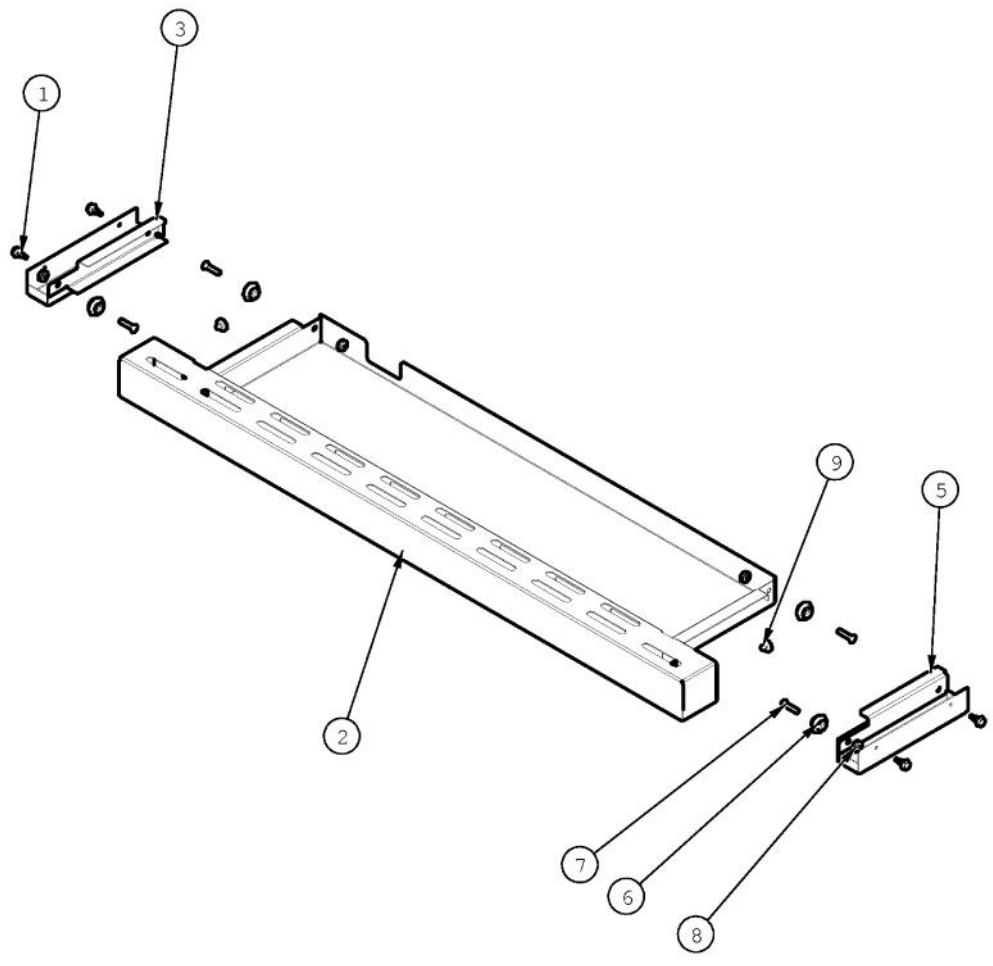

----- Manual continues below -----

Ref #	Part Number	Qty.	Description
1	002671-000	2	RUBBER DOOR BUMPER
2	020055-000	17	SCR, DR, HXWH, 410SS, NPLT, 10-18 X 1/2
3	029459-000	2	PANEL, LWR SIDE
4	029460-000	2	FRAME, GRL, TOP
5	031849-000	1	BRACKET, BACK SUPPORT
6	033540-000	2	BRACKET, MTG SUPPORT, IGN ASM, 9V
7	035606-000	2	FLUE DIVERTER, 30
8	035911-000	1	SUPPORT, FRONT
9	035914-000	1	HEAT SHIELD, FRONT
10	036024-000	2	SUPPORT, TRAY, BRIQUETTE, 30
11	PD020166	2	NO.10 X 3/4 PAN PHIL. TEK. XSSX
12	PD950013	2	LATCH PANEL ACCESS
13	PM010049	1	SPARK MODULE BATTERY PHASE II
14	PA020036	1	SPARK MODULE

Ref #	Part Number	Qty.	Description
1	015009-000	1	OUTDOOR LOGO - 3 CHROME
4	020041-000	2	SCR, DR, PH, PNH, 410 SS, NPLT, 6-20 X 3/8
5	020055-000	5	SCR, DR, HXWH, 410SS, NPLT, 10-18 X 1/2
7	PB040146	1	1/2 X 3/8 FLARE ADAPTER (VGBQ)
8	023652-000		COUPLER, ASM
9	029468-000	1	MANIFOLD, BQ13002, NAT ASM
13	032514-2386	1	PANEL, CNTRL WELD W/GRAPHICS, BQ13002
15	002884-000	1	MANIFOLD PLUG
17	003561-000	2	OUTDOOR GRILL KNOB
18	014953-000	2	VALVE, GAS, ASM, U BNR - LP
18	014952-000	2	VALVE, GAS, ASM, U BNR
22	PA070005	1	PRESSURE REG.(LP) RV47L-77-10.0
22	PA070006	1	PRESSURE REGULATOR - NATURAL
23	PB010163	1	OVEN LIGHT SWITCH KNOB BK
24	PB010304	2	KNOB BEZEL
25	PB040235	1	1/2NPT TO 3/8 FLARE COUPLING
26	PB040046	2	1/2 CLOSE NIPPLE (VGSO166)
27	PD010012	3	VALVE BOLT 1/4-20 UNC-2B 5/16 M.S.
28	PD030006	2	CAPPED WASHER PAL NUT
29	PE050063	1	SPARKER SWITCH
NI	PB020227	1	HIGH PRESSURE LP HOSE
NI	PA010138	1	CYLINDER CONNECTION
NI	PA070007	1	LP TANK REGULATOR (VGBQ)

Ref #	Part Number	Qty.	Description
1	020055-000	4	SCR, DR, HXWH, 410SS, NPLT, 10-18 X 1/2
2	031548-000	1	DRIP TRAY ASM, BQ, 30
3	031555-000	1	DRIP TRAY GUIDE, LH
5	031554-000	1	DRIP TRAY GUIDE, RH
6	PC020025	2	DRIP TRAY WHEEL
7	PD020082	4	10 X 24 COUNTERSUNK S.S. SCREW
8	PD030044	4	10-24 KEPS NUT SS
9	PD040004	2	GROMMET BUMPER