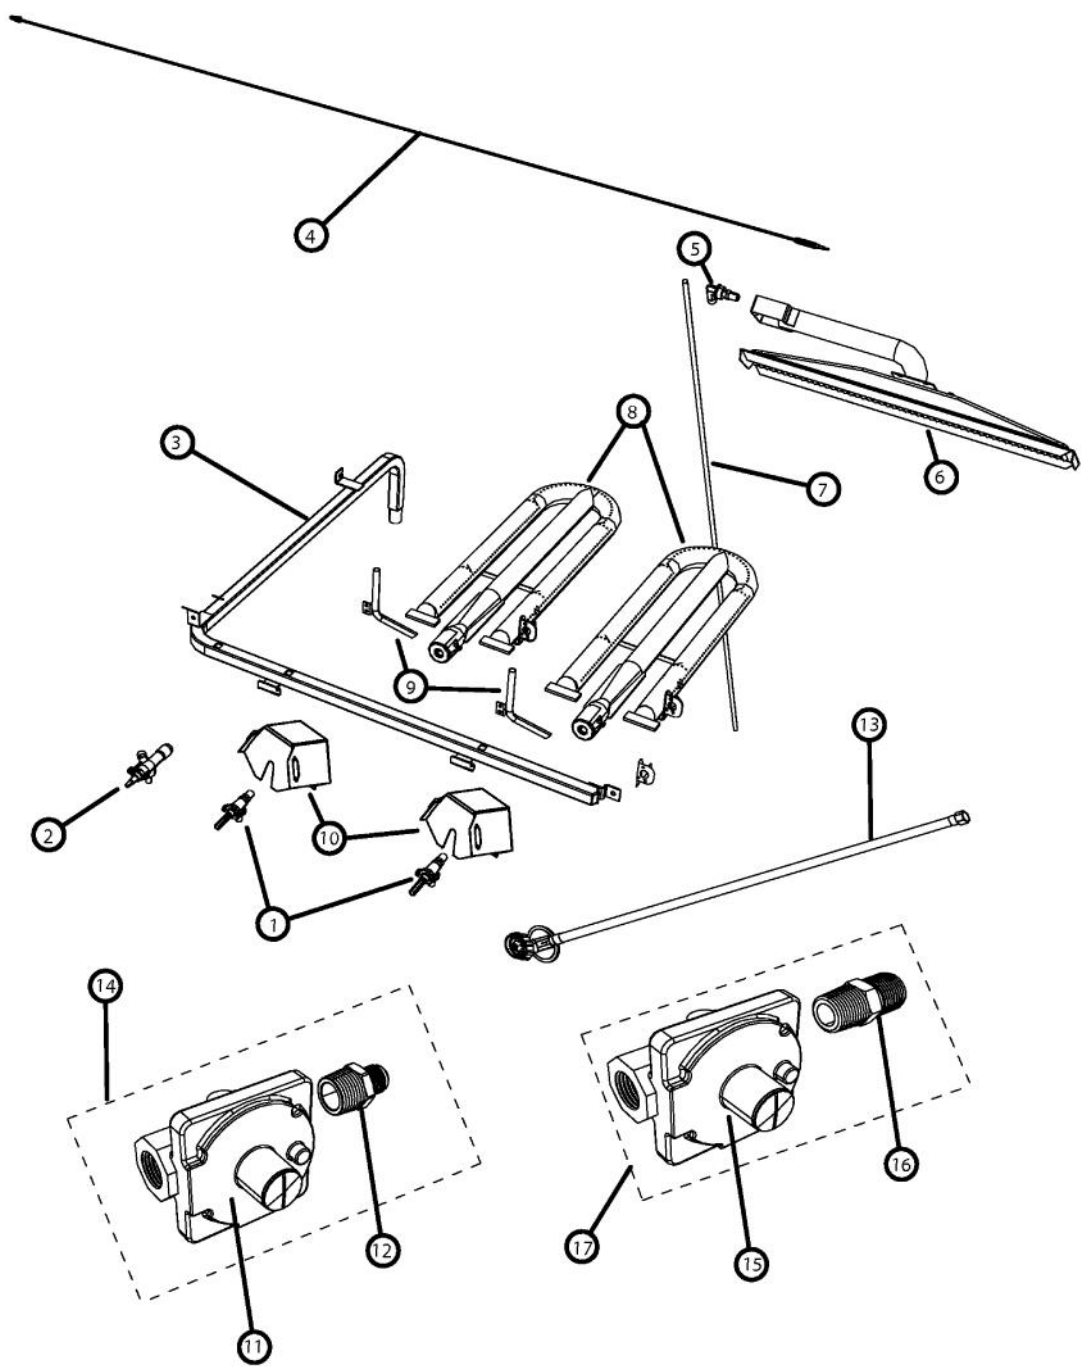

Ref #	Part Number	Qty.	Description
1	014952-000	2	VALVE, GAS, ASM, U BNR
	014953-000	2	VALVE, GAS, ASM, U BNR - LP
2	038629-000	1	VALVE, RTSR, ASM, NAT
	038657-000	1	VALVE, RTSR, ASM, LP
3	029468-000	1	MANIFOLD, BQ13002, NAT ASM
4	042576-000	1	THERMOCOUPLE
5	PB040124	1	90 DEG. ORIFICE FITTING
	PB040125	1	ORIFICE FTG 90D 20IR NO.57 HD YELLOW
6	G3005289	1	BURNER,ASM,,ASM,IR,20
7	PB020096	1	48 5/16 S.S. FLEX TUBING REPL F2003505
8	029479-000	2	U-BURNER, BQ ASM
9	PB020114	2	FLASH TUBE (VGBQ3002T)
10	033701-000	2	COVER, VALVE
11	PA070005	1	PRESSURE REG.(LP) RV47L-77-10.0
12	041140-000	1	COMPRESSION MALE FITING
13	043204-000	1	HIGH PRESSURE LP REGULATOR AND HOSE ASSY
14	043216-000	1	LP REGULATOR AND COMPRESSION MALE FLARE ADAPTO...
15	PA070006	1	PRESSURE REGULATOR - NATURAL
16	043747-000	1	COMPRESSION MALE FITING
17	043217-000	1	REGUALATOR, NAT ASSY