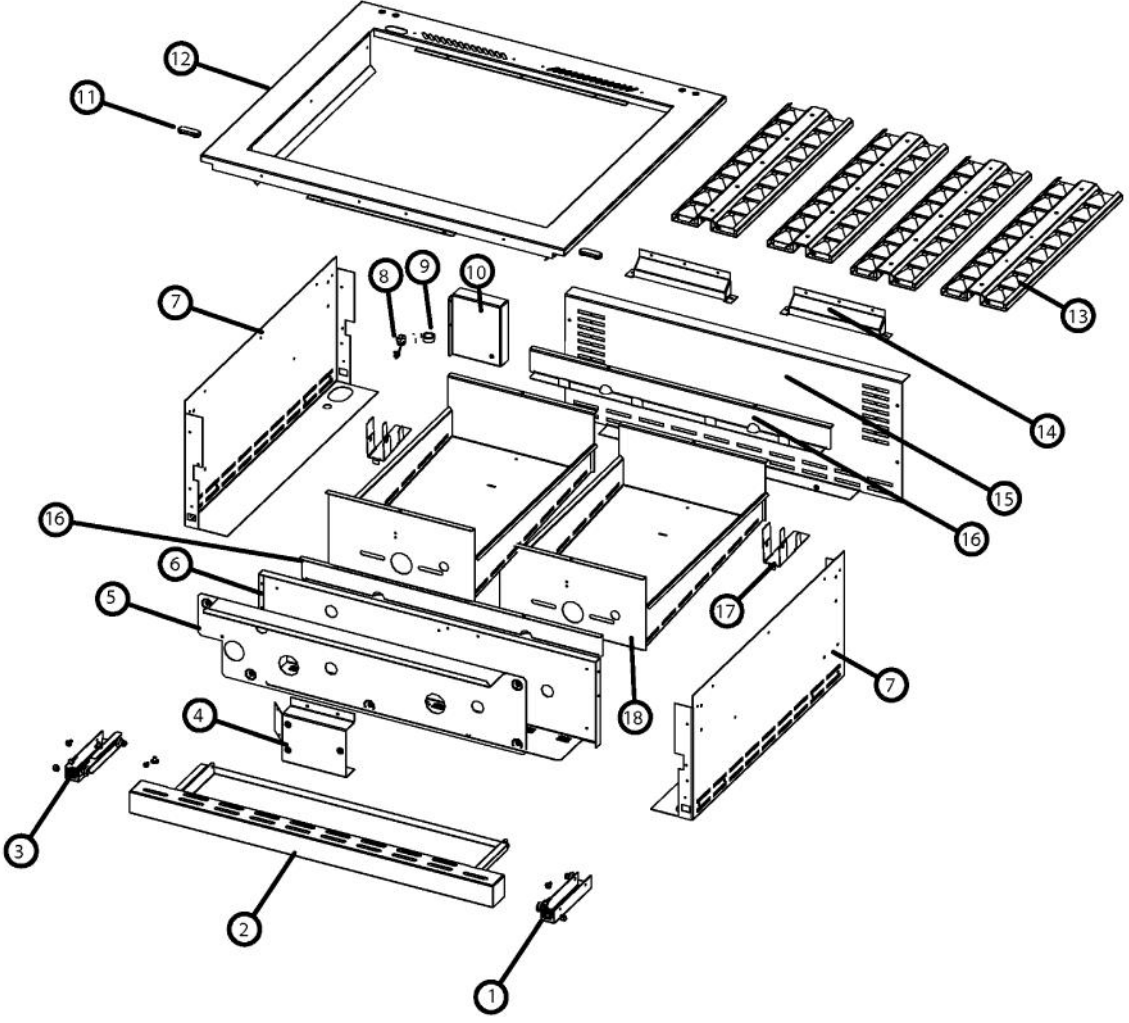

# VIKING VGBQ53024 Owner's Manual

**[Shop genuine replacement parts for VIKING  
VGBQ53024](#)**

**[Find Your VIKING Grill Parts - Select From 210 Models](#)**

----- Manual continues below -----

Ref #	Part Number	Qty.	Description
1	029434-000	2	GRATE, BQ GRILL
2	040745-000	1	WINDSHIELD, BQ, IS, LH
3	034607-000	2	FASTENER, BOLT, 5/16 - 1-1/2
4	045830-000	1	WINDSHIELD, BQ, ASM LH
5	031598-000	2	HANGER, WARMING RACK
6	037304-000	70	FASTENER, PNH, TORX, AB, PSVD, WAX
7	037589-000	1	ROLLER, BRKT, ROTIS, ASM
8	029457-000	1	COVER, ROTIS IGNITOR
9	029454-000	1	BRACKET, ROTIS IGNITOR, MTG
10	PD020182	4	10 X 3/4 HEX HEAD SMS TEK. XSSX
11	B2005347	1	INFRARED FRAME
12	046847-000	1	PANEL, REAR BQ
13	046846-000	1	BACKPLATE, BQ, INT
14	046992-000	1	RACK, WARMING, 30
15	005942-000	2	SPRING INDEX
16	045831-000	1	WINDSHIELD, BQ RH ASM W/ROTIS
17	031838-000	1	BRACKET, SUPPORT ROTIS BOX ASM
18	PD030044	8	10-24 KEPS NUT SS
19	040775-000	1	WINDSHIELD, BQ, OS, RH
20	PC070024	1	ROTIS. GEAR BOX ASSY
21	PD020056	8	NO.10-24 X 1/2 PH.TR. M.S. SS
22	045515-000	1	SMOKER BOX ASSY

Ref #	Part Number	Qty.	Description
1	031551-000	1	GUIDE, DRIP TRAY, RH ASM
2	029458-000	1	DRIP TRAY, BQ 30
3	031544-000	1	GUIDE, DRIP TRAY, LH ASM
4	031570-000	1	BRACKET, MOUNTING, MODULE
5	035668-000	1	PANEL, FRONT, HEAT SHIELD
6	046848-000	1	PANEL, SUPPORT, HEAT SHIELD
7	029459-000	2	PANEL, LWR SIDE
8	PD040044	1	SNAP THRU BUSHING 1/4DIA CORD
9	PD040005	2	SNAP BUSHING - 7/8
10	035094-000	1	CHANNEL, WIRE
11	002671-000	2	RUBBER DOOR BUMPER
12	046845-000	1	FRAME, GRL, TOP
13	032370-000	4	TRAY, CRMC, BRIQUETTE, ASM
14	035606-000	2	FLUE DIVERter, 30
15	031849-000	1	BRACKET, BACK SUPPORT
16	036024-000	2	SUPPORT, TRAY, BRIQUETTE, 30
17	032239-000	2	BRACKET, REAR GRILL BURNER
18	029461-000	2	BOX, U BURNER, 30