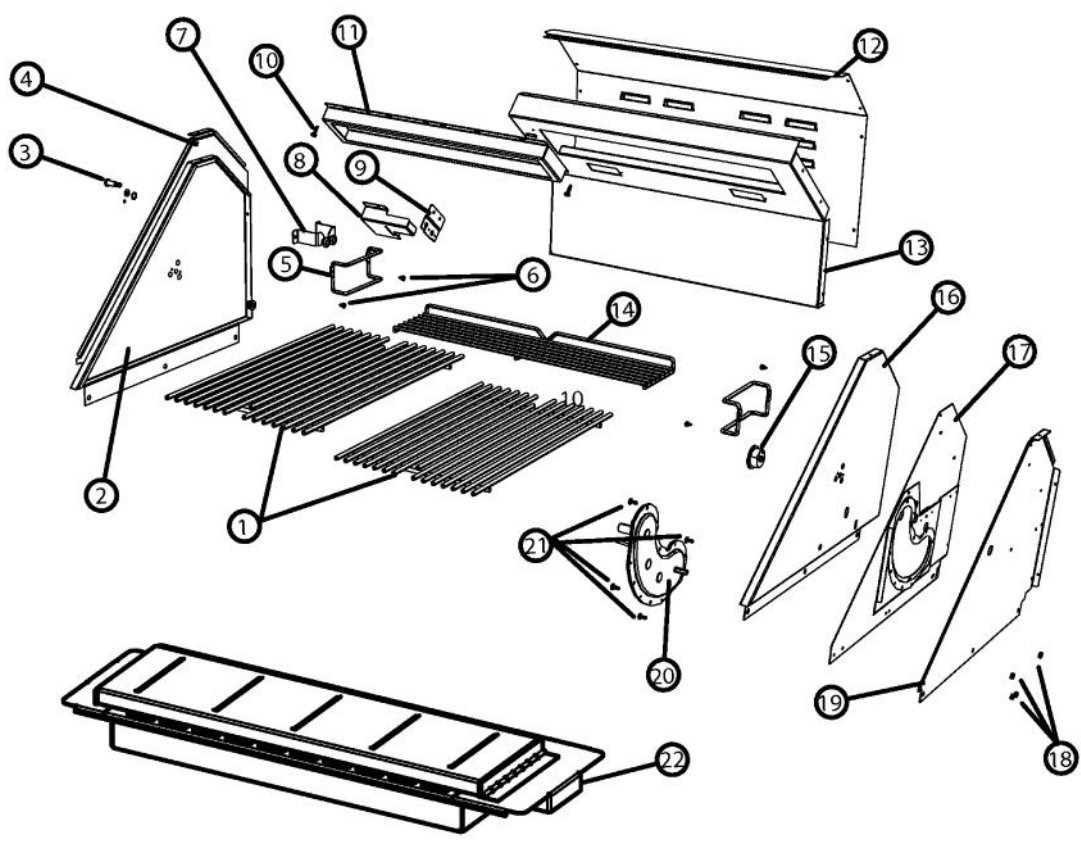

# VIKING VGBQ53024 Owner's Manual

**[Shop genuine replacement parts for VIKING  
VGBQ53024](#)**

**[Find Your VIKING Grill Parts - Select From 210 Models](#)**

----- Manual continues below -----

Ref #	Part Number	Qty.	Description
1	029434-000	2	GRATE, BQ GRILL
2	040745-000	1	WINDSHIELD, BQ, IS, LH
3	034607-000	2	FASTENER, BOLT, 5/16 - 1-1/2
4	045830-000	1	WINDSHIELD, BQ, ASM LH
5	031598-000	2	HANGER, WARMING RACK
6	037304-000	70	FASTENER, PNH, TORX, AB, PSVD, WAX
7	037589-000	1	ROLLER, BRKT, ROTIS, ASM
8	029457-000	1	COVER, ROTIS IGNITOR
9	029454-000	1	BRACKET, ROTIS IGNITOR, MTG
10	PD020182	4	10 X 3/4 HEX HEAD SMS TEK. XSSX
11	B2005347	1	INFRARED FRAME
12	046847-000	1	PANEL, REAR BQ
13	046846-000	1	BACKPLATE, BQ, INT
14	046992-000	1	RACK, WARMING, 30
15	005942-000	2	SPRING INDEX
16	045831-000	1	WINDSHIELD, BQ RH ASM W/ROTIS
17	031838-000	1	BRACKET, SUPPORT ROTIS BOX ASM
18	PD030044	8	10-24 KEPS NUT SS
19	040775-000	1	WINDSHIELD, BQ, OS, RH
20	PC070024	1	ROTIS. GEAR BOX ASSY
21	PD020056	8	NO.10-24 X 1/2 PH.TR. M.S. SS
22	045515-000	1	SMOKER BOX ASSY

Ref #	Part Number	Qty.	Description
1	031551-000	1	GUIDE, DRIP TRAY, RH ASM
2	029458-000	1	DRIP TRAY, BQ 30
3	031544-000	1	GUIDE, DRIP TRAY, LH ASM
4	031570-000	1	BRACKET, MOUNTING, MODULE
5	035668-000	1	PANEL, FRONT, HEAT SHIELD
6	046848-000	1	PANEL, SUPPORT, HEAT SHIELD
7	029459-000	2	PANEL, LWR SIDE
8	PD040044	1	SNAP THRU BUSHING 1/4DIA CORD
9	PD040005	2	SNAP BUSHING - 7/8
10	035094-000	1	CHANNEL, WIRE
11	002671-000	2	RUBBER DOOR BUMPER
12	046845-000	1	FRAME, GRL, TOP
13	032370-000	4	TRAY, CRMC, BRIQUETTE, ASM
14	035606-000	2	FLUE DIVERter, 30
15	031849-000	1	BRACKET, BACK SUPPORT
16	036024-000	2	SUPPORT, TRAY, BRIQUETTE, 30
17	032239-000	2	BRACKET, REAR GRILL BURNER
18	029461-000	2	BOX, U BURNER, 30