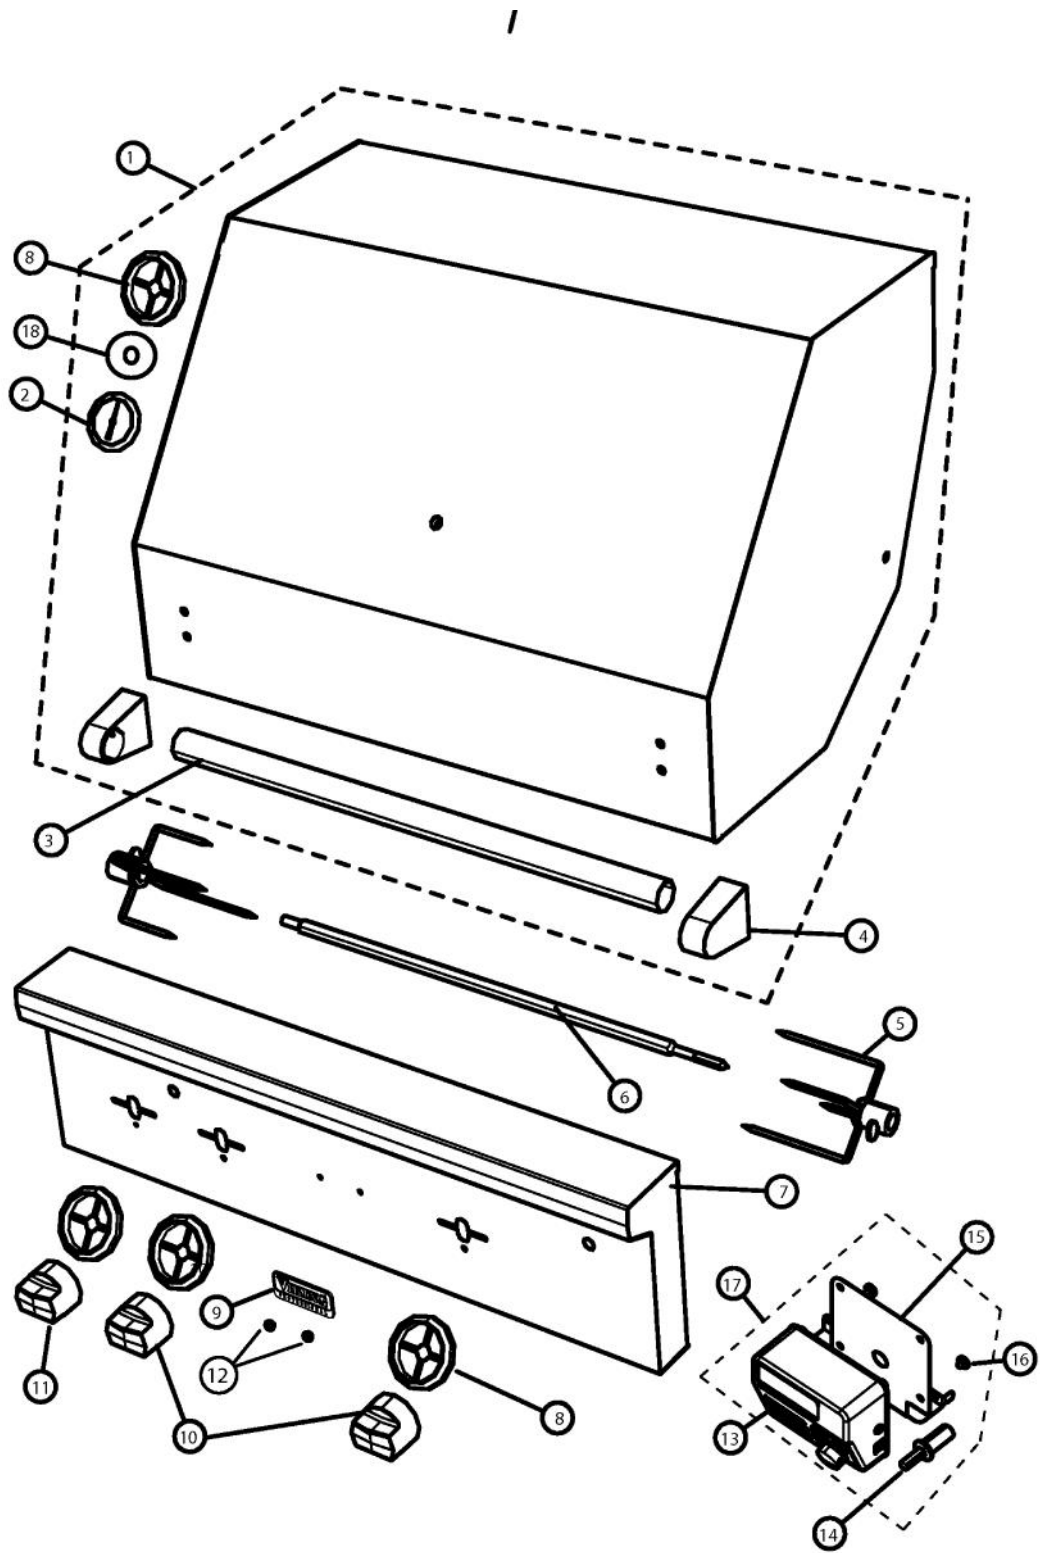

Ref #	Part Number	Qty.	Description
1	046933-000	1	HOOD, BQ, OUTER, ASM
2	042720-000	1	GAUGE, BMTL, TEMPERATURE
3	019277-000	1	DOOR HANDLE, 24
4	026965-000	2	END CAP, ASM, DOOR HANDLE
5	032881-000	2	FORK, RTSR
6	PB060054	1	ROTIS SPIT ROD 30
7	047013-2655	1	CONTROL PANEL ASM, W/GRAPHICS- 30
8	PB010304	4	KNOB BEZEL
9	PE010142	1	3 LOGO XBKXXCHROME
10	035901-000	2	KNOB,GRL,WOK,PRO CR3
11	038435-000	1	KNOB, ROTISS, PRO, CR3
12	PD030006	2	CAPPED WASHER PAL NUT
13	032461-000	1	MOTOR, ROTIS
14	037377-000	1	ADAPTER, HEX, ROTISSERIE MOTOR ADAPTER
15	043284-000	1	ROTIS MOTOR BRACKET
16	PD040004	1	GROMMET BUMPER
17	043708-000	1	GRILL, MOT, MT, 304, RTSR ASSY
18	026724-000	1	SPACER, WSHR