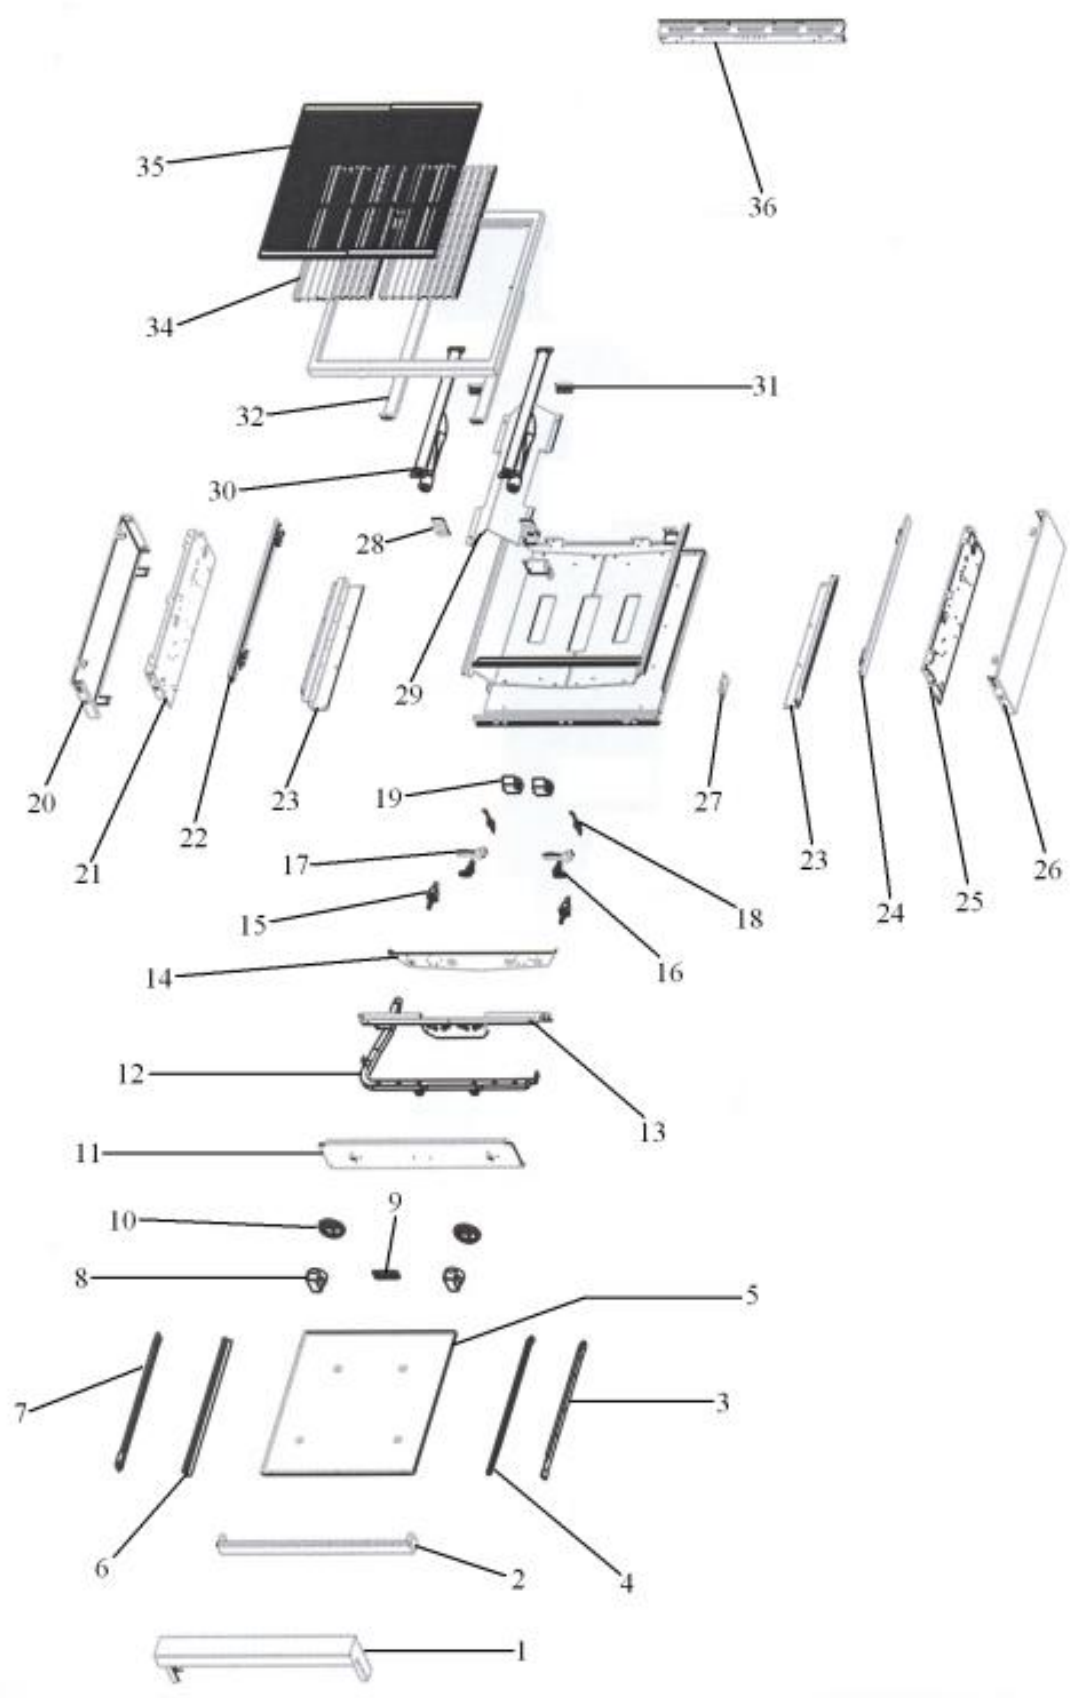

Ref #	Part Number	Qty.	Description
1	G3002719		LANDING LEDGE ASSY (VCCGG4)
2	G30010694		DRIP TRAY HANDLE ASSY 24 XSSX
	G93011457PVD		DRIP TRAY HANDLE ASSY 24 PVD
3	PK000008		DRIP TRAY GUIDE - RH
4	PK000010		RUNNER, DRIP TRAY - RH (VGRT)
5	B3002708		DRIP TRAY (VCCGG4)
6	PK000009		RUNNER, DRIP TRAY - LH (VGRT)
7	PK000007		DRIP TRAY GUIDE - LH (VGRT)
8	PA010122		VGRC/IC/RT GRILL KNOB (BK)
	PA010123		VGRC/IC/RT GRILL KNOB (WH)
9	PE010142		3 LOGO XBKXXCHROME
	PE010143		3 LOGO BK/BR
	PE010144		3 LOGO XWHXCHROME
	PE010145		LOGO - WH / BR
10	PB010208		BEZEL, CHROME PLATE
	PB010209		BEZEL BRASS
11	B9209532		CONTROL PANEL VGQT240
	C9209532BK		CONTROL PANEL VGQT240 XBKX SILK SCR.
	C9209532WH		CONTROL PANEL, VGQT240 XWHX SILK SCR.
12	PA050096		MANIFOLD
13	A2009542		FRONT SUPPORT (VGIC245Q)
14	A20010489		VGQT BURNER BOX FRONT
15	PA010119		SUB TO 003546-000 - RANGE GRILL VALVE-BRASS
16	PB040190		90 DEGREE ORIFICE FITTING NO.50 NAT
17	A2009781		GRILL BURNER BRACKET
18	PB040160		WOK IGNITER
19	PA020037		SINGLE MODULE 120V
20	B2001920		SIDE PANEL-LH (VGRT)
21	A2001912		BURNER BOX SIDE LH
22	B2009770		GRATE SUPPORT TRIM, 24 RANGE TOP LH
	C9309770BR		GRATE SUPPORT TRIM, 24 RANGE TOP LH XBRX
23	A2001160		DRIP TRAY GUIDE BRKT (VGRT)
24	B2009771		GRATE SUPPORT TRIM, 24 RANGE TOP RH
	C9309771BR		GRATE SUPPORT TRIM, 24 RANGE TOP RH XBRX
25	A2001911		BURNER BOX SIDE RH
26	B2001919		SIDE PANEL-RH (VGRT)
27	A1001138		MANIFOLD BRKT
28	A2008481		24 GRILL ORIFICE BRACKET
29	B2008483		24 GRILL DRIP COVER
30	PB050077		GRILL BURNER
31	A2008480		24 GRILL REAR BURNER SUPT BRKT
32	B2008484		24 GRILL FLAME SHIELD
33	G9109751AL		GRATE SUPPORT ASSEMBLY - AL
	G9109751BK		GRATE SUPT ASSY, VGIC245Q
	G9109751BT		GRATE SUPPORT ASSEMBLY - BT
	G9109751BU		GRATE SUPPORT ASSEMBLY - BU
	G9109751CB		GRATE SUPPORT ASSEMBLY - CB
	G9109751EP		GRATE SUPPORT ASSEMBLY - EP
	G9109751FG		GRATE SUPPORT ASSEMBLY - FG
	G9109751GG		GRATE SUPPORT ASSEMBLY - GG
	G9109751LE		GRATE SUPPORT ASSEMBLY - LE
	G9109751MJ		GRATE SUPPORT ASSEMBLY - MJ
	G9109751SG		GRATE SUPPORT ASSEMBLY - SG
	G9109751VB		GRATE SUPPORT ASSEMBLY - VB
	G9109751WH		GRATE SUPT ASSY, VGIC245Q (WH)
34	E9101130BK		GRILL SMOKE GENERATOR
35	PA060080		24 GRILL GRATE XBLACKX
	PA060081		GRILL GRATE - GR
36	A2007672		REAR BURNER SUPPORT, VGIC245
NI	PA070001		PRESSURE REGULATOR (NAT.)