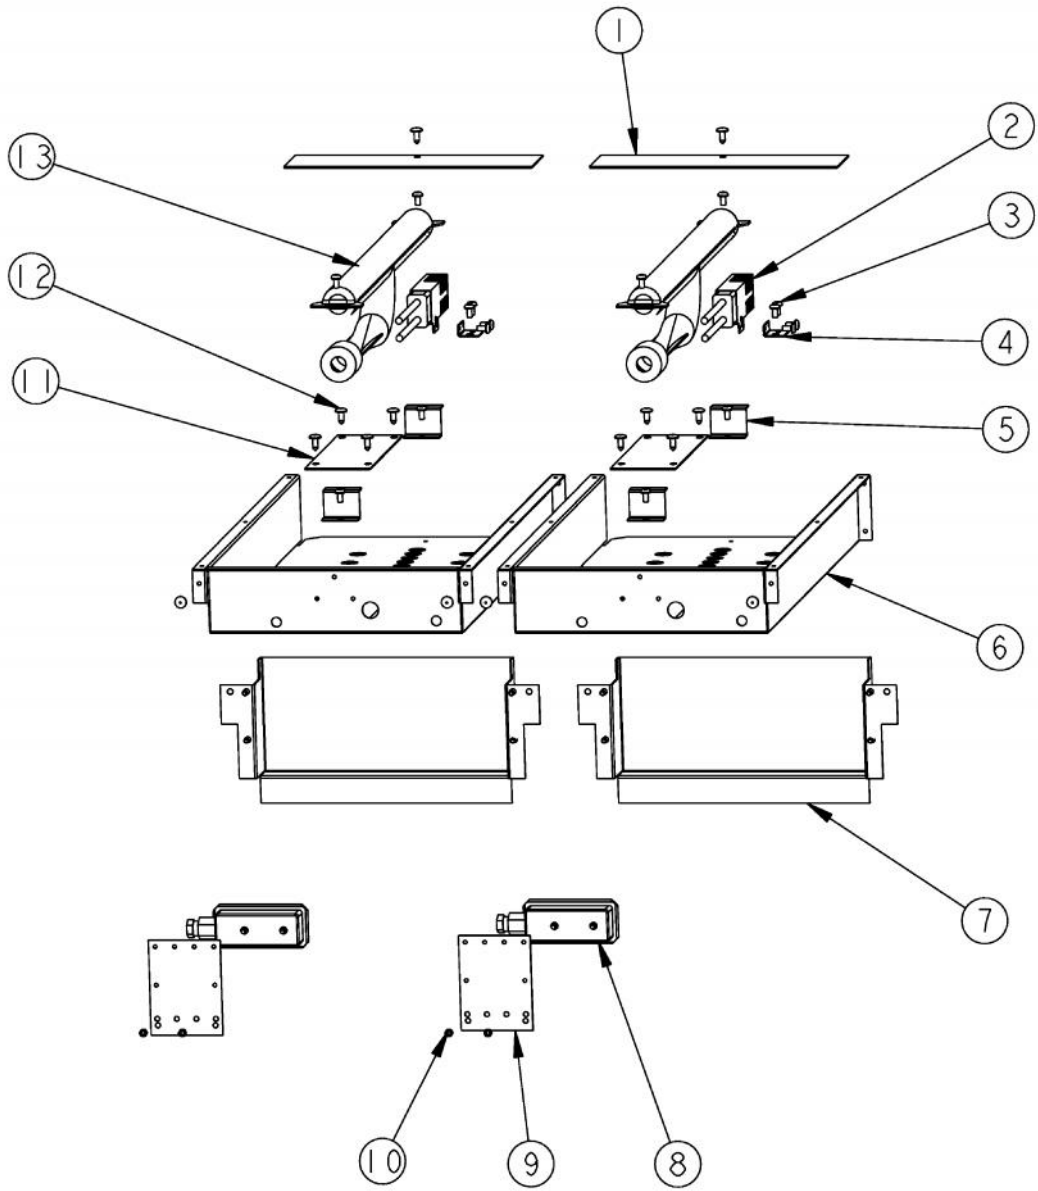

----- Manual continues below -----

Ref #	Part Number	Qty.	Description
1	B9201580	1	CTRL PAN-(VGRT48-4G) XSLK SCRX
	C9201580AL	1	CONTROL PANEL VGRT480-4G XALX SILK SCR
	C9201580AR	1	CONTROL PANEL VGRT480-4G PAINTEDXARX
	C9201580BK	1	CTRL PAN - (VGRT480-4G)XSLK SCRX
	C9201580BT	1	CONTROL PANEL VGRT480-4G XBTX SILK SCR
	C9201580BU	1	CONTROL PANEL VGRT480-4G XBUX SILK SCR
	C9201580CB	1	CONTROL PANEL VGRT480-4G XCBX SILK SCR
	C9201580CH	1	CONTROL PANEL VGRT480-4G PAINTEDXCHX
	C9201580CW	1	CONTROL PANEL VGRT480-4G PAINTEDXCWX
	C9201580EP	1	CONTROL PANEL VGRT480-4G XEPX SILK SCR
	C9201580FG	1	CONTROL PANEL VGRT480-4G XFGX SILK SCR
	C9201580GG	1	CONTROL PANEL VGRT480-4G XGGX SILK SCR
	C9201580GM	1	CONTROL PANEL VGRT480-4G PAINTEDXGMX
	C9201580IB	1	CONTROL PANEL VGRT480-4G PAINTEDXIBX
	C9201580LE	1	CONTROL PANEL VGRT480-4G XLEX SILK SCR
	C9201580MJ	1	CONTROL PANEL VGRT480-4G XMJX SILK SCR
	C9201580MS	1	CONTROL PANEL VGRT480-4G PAINTEDXMSX
	C9201580OG	1	CONTROL PANEL VGRT480-4G PAINTEDXOGX
	C9201580PL	1	CONTROL PANEL VGRT480-4G PAINTEDXPLX
	C9201580PM	1	CONTROL PANEL VGRT480-4G PAINTEDXPMX
	C9201580RR	1	CONTROL PANEL VGRT480-4G PAINTEDXRRX
2	PD020067	4	NO.6 X 3/8 PAN PHIL. TEK SS
3	PD030005	8	SELF RETAINING NUT
4	PD010003	4	10-24 X 1/2 PH.TR.HD.SERD.M.S.
5	PD020006	4	NO.6-32 X 1/4 PH.PAN HD. T(F)
6	PD010012	11	VALVE BOLT 1/4-20 UNC-2B 5/16 M.S.
7	PD020002	3	10 X 1/2 PH.TR.HD.SMS.
8	PE010142	1	3 LOGO XBKXXCHROME
	PE010143	1	3 LOGO BK/BR
	PE010145	1	LOGO - WH / BR
9	PD040028	3	BUSHING(.194ID/.750OD/.750LONG)
10	PD030018	2	PALNUT - 3/4-16
11	G30010697	1	DRIP TRAY HANDLE ASSY 48
	G93011461BR	1	DRIP TRAY HANDLE ASSY 48 (BR)
12	PD040004	2	GROMMET BUMPER
13	PE050024	2	OVEN IND. LIGHT (LIGHT HOUSING)
14	PB010208	6	BEZEL, CHROME PLATE
	PB010209	6	BEZEL BRASS
15	G3009843	1	SEALED LANDING LEDGE ASSY 48
16	PE050023	2	OVEN IND. LIGHT (LENS & BEZEL)
17	A1001138	1	MANIFOLD BRKT
18	PA070001	1	PRESSURE REGULATOR (NAT.)
	000714-000	1	LP REGULATOR
19	002884-000	5	MANIFOLD PLUG
20	PD020033	4	SRW-NO.10-24X1/2T(23)PH.WFR HD (NKL)
21	PD020079	3	NO.10 X 1 1/4 PH. PAN HD. T(A) NYLOK
22	PB030007	2	SHUT OFF VALVE
	000644-000	2	SINGLE GAS VALVE - LP
23	PD040005	1	SNAP BUSHING - 7/8
24	PB010264	2	GRIDDLE THERMOSTAT
25	010914-000	4	KNOB, BNR, BK
	010963-000	4	KNOB, BNR, WH
26	PA010157	4	SUB TO 003515-000 - RANGE TOP BURNER VALVE
	000633-000	4	TOP BURNER VALVE - LP
27	002569-000	1	UNIVERSAL 48 MANIFOLD
28	PB010103	2	GRIDDLE KNOB N/S XBKX
	PB010104	2	GRIDDLE KNOB N/S XWHX
29	PA280028	4	WALL OVEN SELECTOR KNOB