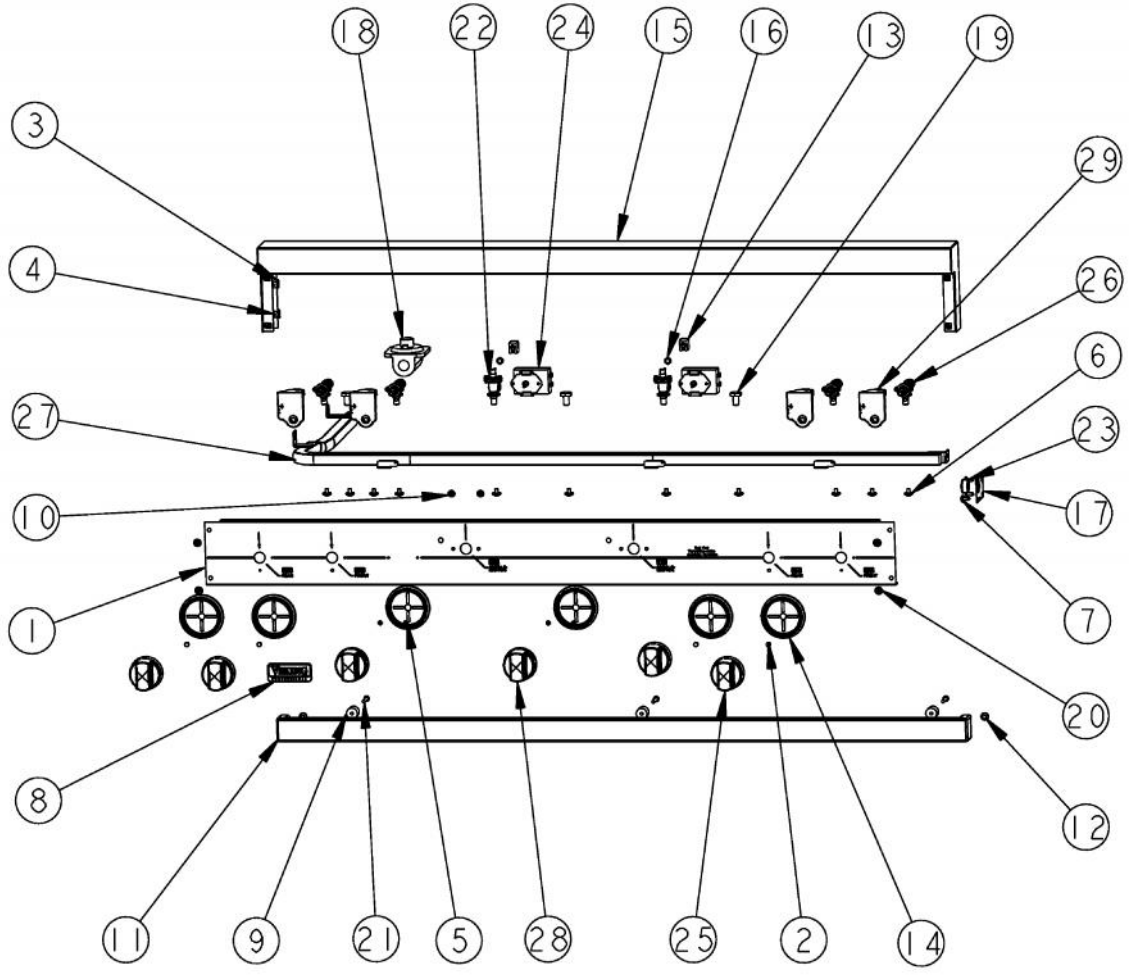

----- Manual continues below -----

Ref #	Part Number	Qty.	Description
1	B9201580	1	CTRL PAN-(VGRT48-4G) XSLK SCRX
	C9201580AL	1	CONTROL PANEL VGRT480-4G XALX SILK SCR
	C9201580AR	1	CONTROL PANEL VGRT480-4G PAINTEDXARX
	C9201580BK	1	CTRL PAN - (VGRT480-4G)XSLK SCRX
	C9201580BT	1	CONTROL PANEL VGRT480-4G XBTX SILK SCR
	C9201580BU	1	CONTROL PANEL VGRT480-4G XBUX SILK SCR
	C9201580CB	1	CONTROL PANEL VGRT480-4G XCBX SILK SCR
	C9201580CH	1	CONTROL PANEL VGRT480-4G PAINTEDXCHX
	C9201580CW	1	CONTROL PANEL VGRT480-4G PAINTEDXCWX
	C9201580EP	1	CONTROL PANEL VGRT480-4G XEPX SILK SCR
	C9201580FG	1	CONTROL PANEL VGRT480-4G XFGX SILK SCR
	C9201580GG	1	CONTROL PANEL VGRT480-4G XGGX SILK SCR
	C9201580GM	1	CONTROL PANEL VGRT480-4G PAINTEDXGMX
	C9201580IB	1	CONTROL PANEL VGRT480-4G PAINTEDXIBX
	C9201580LE	1	CONTROL PANEL VGRT480-4G XLEX SILK SCR
	C9201580MJ	1	CONTROL PANEL VGRT480-4G XMJX SILK SCR
	C9201580MS	1	CONTROL PANEL VGRT480-4G PAINTEDXMSX
	C9201580OG	1	CONTROL PANEL VGRT480-4G PAINTEDXOGX
	C9201580PL	1	CONTROL PANEL VGRT480-4G PAINTEDXPLX
	C9201580PM	1	CONTROL PANEL VGRT480-4G PAINTEDXPMX
	C9201580RR	1	CONTROL PANEL VGRT480-4G PAINTEDXRRX
2	PD020067	4	NO.6 X 3/8 PAN PHIL. TEK SS
3	PD030005	8	SELF RETAINING NUT
4	PD010003	4	10-24 X 1/2 PH.TR.HD.SERD.M.S.
5	PD020006	4	NO.6-32 X 1/4 PH.PAN HD. T(F)
6	PD010012	11	VALVE BOLT 1/4-20 UNC-2B 5/16 M.S.
7	PD020002	3	10 X 1/2 PH.TR.HD.SMS.
8	PE010142	1	3 LOGO XBKXXCHROME
	PE010143	1	3 LOGO BK/BR
	PE010145	1	LOGO - WH / BR
9	PD040028	3	BUSHING(.194ID/.750OD/.750LONG)
10	PD030018	2	PALNUT - 3/4-16
11	G30010697	1	DRIP TRAY HANDLE ASSY 48
	G93011461BR	1	DRIP TRAY HANDLE ASSY 48 (BR)
12	PD040004	2	GROMMET BUMPER
13	PE050024	2	OVEN IND. LIGHT (LIGHT HOUSING)
14	PB010208	6	BEZEL, CHROME PLATE
	PB010209	6	BEZEL BRASS
15	G3009843	1	SEALED LANDING LEDGE ASSY 48
16	PE050023	2	OVEN IND. LIGHT (LENS & BEZEL)
17	A1001138	1	MANIFOLD BRKT
18	PA070001	1	PRESSURE REGULATOR (NAT.)
	000714-000	1	LP REGULATOR
19	002884-000	5	MANIFOLD PLUG
20	PD020033	4	SRW-NO.10-24X1/2T(23)PH.WFR HD (NKL)
21	PD020079	3	NO.10 X 1 1/4 PH. PAN HD. T(A) NYLOK
22	PB030007	2	SHUT OFF VALVE
	000644-000	2	SINGLE GAS VALVE - LP
23	PD040005	1	SNAP BUSHING - 7/8
24	PB010264	2	GRIDDLE THERMOSTAT
25	010914-000	4	KNOB, BNR, BK
	010963-000	4	KNOB, BNR, WH
26	PA010157	4	SUB TO 003515-000 - RANGE TOP BURNER VALVE
	000633-000	4	TOP BURNER VALVE - LP
27	002569-000	1	UNIVERSAL 48 MANIFOLD
28	PB010103	2	GRIDDLE KNOB N/S XBKX
	PB010104	2	GRIDDLE KNOB N/S XWHX
29	PA280028	4	WALL OVEN SELECTOR KNOB