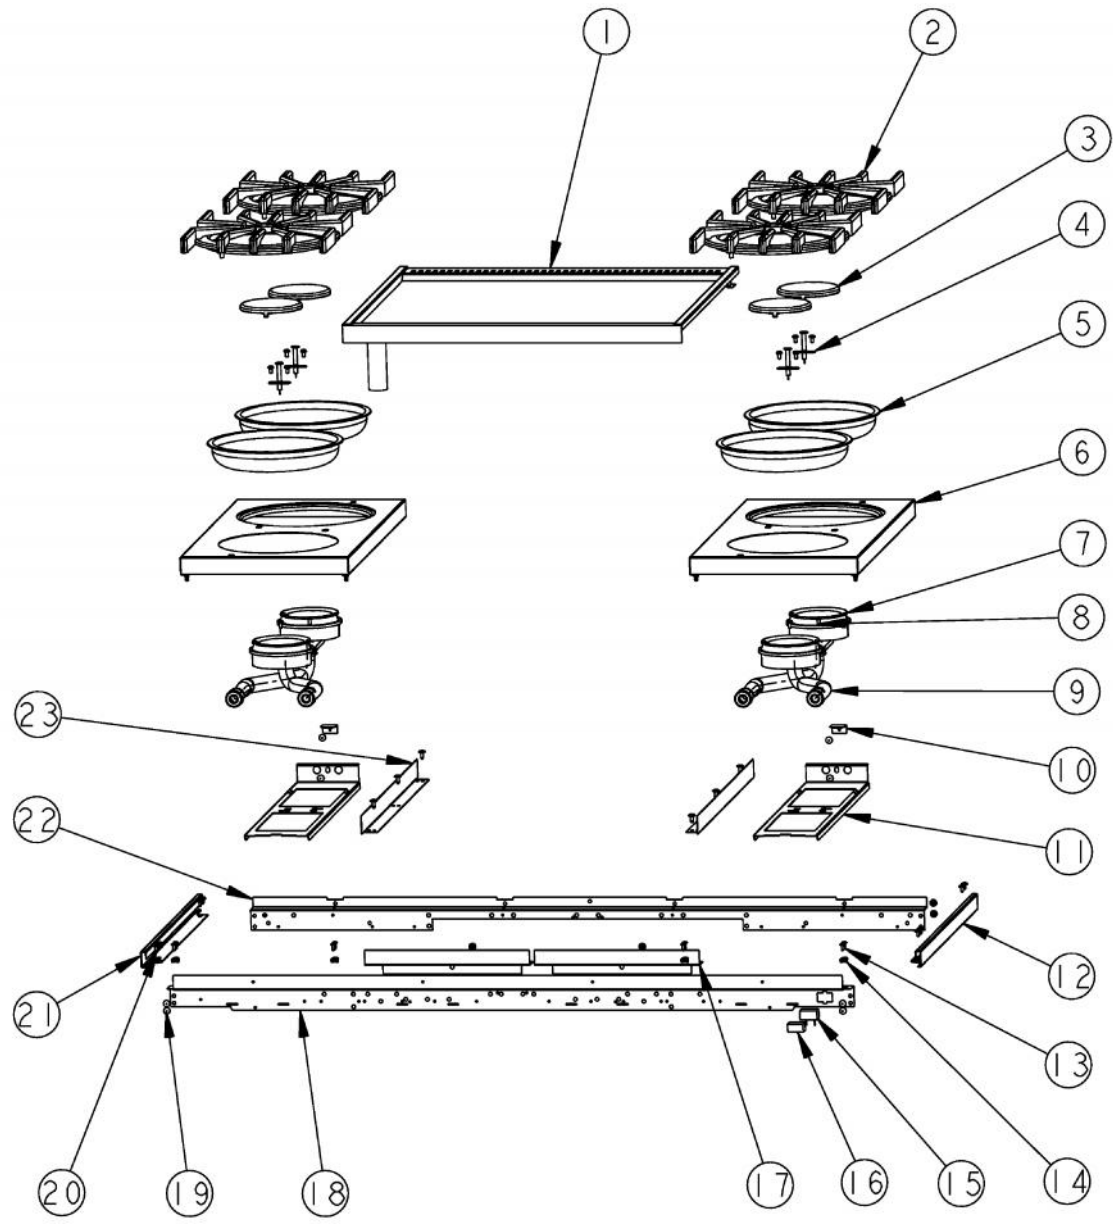

Ref #	Part Number	Qty.	Description
1	G30010495	1	24 GRIDDLE ASSY
2	PM010464	4	GRATE/BURNER KIT XBKX
3	PA080015	4	BURNER CAP-VGRT XBKX
4	PA020028	4	SPARK IGNITER
5	PA030002	4	BURNER BOWL
	PA030002WH	4	BURNER BOWL (VGRT) XXWHXX
6	E9101115BK	2	GRATE SUPT XBKX (VGRT)
	E9101115WH	2	GRATE SUPT XWHX (VGRT)
7	PA080036	2	TOP BURNER REAR REPL PA080008
	000638-000	2	VGRT REAR TOP BURNER - LP
8	PD020004	18	10X3/8PH.HD.TYPE 25 REPL PD040125
9	PA080037	2	TOP BURNER FRONT REPL PA080007
	000639-000	2	FRONT TOP BURNER - LP
10	A2001147	2	GRATE SUPT ANGLE (VGRT)
11	A2001112	1	BURNER SUPT (VGRT)
12	B2001915	1	SIDE TRIM-RH (VGRT)
	C9301915BR	1	SIDE TRIM RH (VGRT) XBRX
13	PC040010	8	POP RIVET
14	PD010016	4	BALL STUD FASTEN
15	000573-000	1	POWER JUMPER WIRE
16	PE070071	1	DISCONNECT BLOCK XALX 770027-1
17	A2002898	1	GRIDDLE BOX EXTENSION FRONT
18	A2001104	1	FRONT SUPT (48)
19	PD020002	14	10 X 1/2 PH.TR.HD.SMS.
20	PD020032	8	SRW-8(A)X3/8PH.WFR HD 7/16DIAXNICL
21	B2001916	1	SIDE TRIM-LH (VGRT)
22	A2001908	1	REAR BURNER SUPT -48 (VGRT/RC)
23	A2002896	2	GRIDDLE BOX EXTENSION (LH / RH)