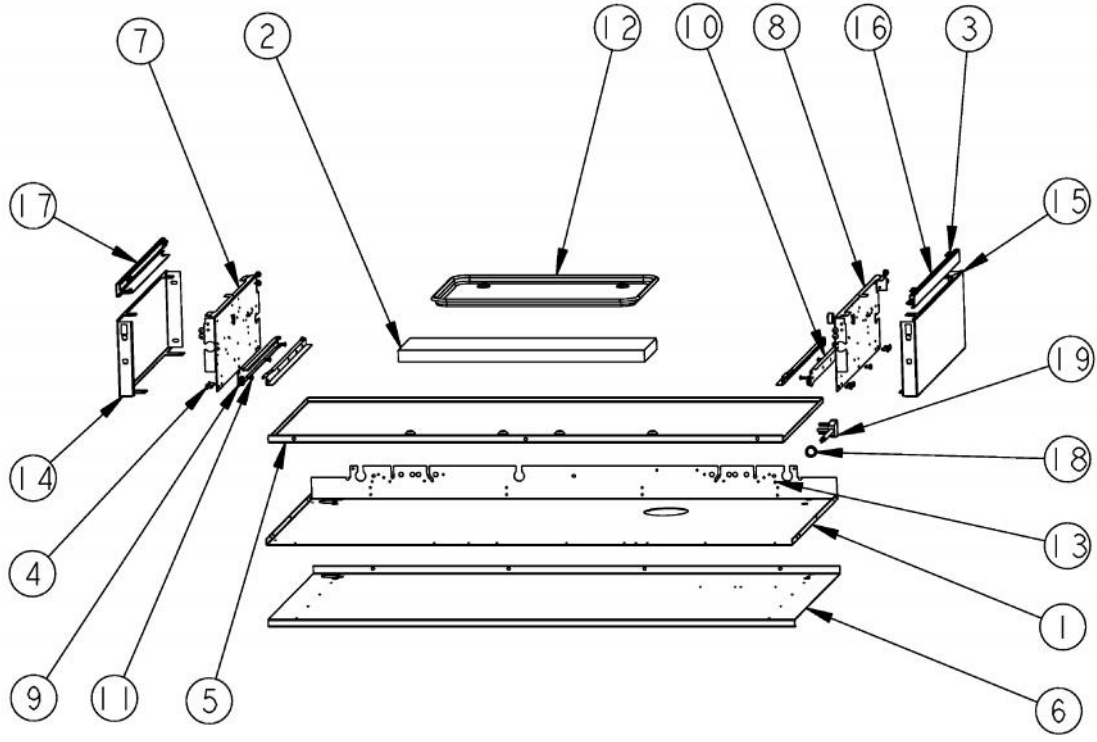

Ref #	Part Number	Qty.	Description
1	A2001100	1	BURNER BOX BTM VGRT48
2	PB070034	1	INSULATION-TRS-10 1 X 20 X 3'
3	PD020032	8	SRW-8(A)X3/8PH.WFR HD 7/16DIAXNICL
4	PD020002	18	10 X 1/2 PH.TR.HD.SMS.
5	G30013336	1	48 DRIP TRAY ASSY. 6Q &4GQ
6	A2001108	1	BTM INSULATION PANEL (48)
7	A2001912	1	BURNER BOX SIDE LH
8	A2001911	1	BURNER BOX SIDE RH
9	PK000007	1	DRIP TRAY GUIDE - LH (VGRT)
10	PK000008	1	DRIP TRAY GUIDE - RH
11	PC040010	6	POP RIVET
12	PB080061	1	GREASE PAN
13	PD020010	2	10 X 3/8 GREEN GROUNDING SCREW
14	B2001920	1	SIDE PANEL-LH (VGRT)
15	B2001919	1	SIDE PANEL-RH (VGRT)
16	B2001915	1	SIDE TRIM-RH (VGRT)
	C9301915BR	1	SIDE TRIM RH (VGRT) XBRX
17	B2001916	1	SIDE TRIM-LH (VGRT)
	C9301916BR	1	SIDE TRIM LH (VGRT) XBRX
18	PD040005	2	SNAP BUSHING - 7/8
19	PE070179	1	SUPPLY CORD