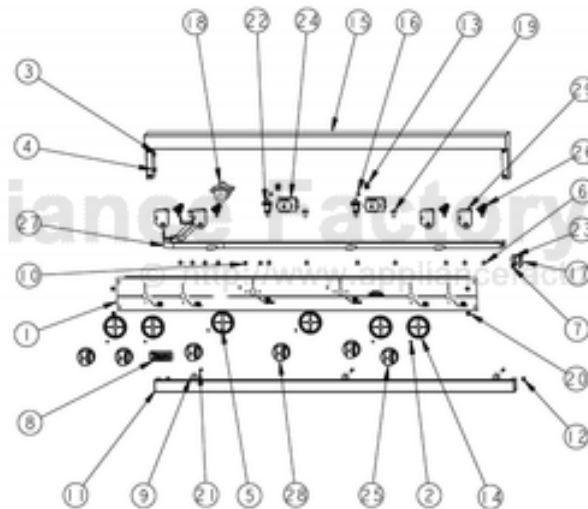

[Find Your VIKING Range Hoods Parts - Select From 411 Models](#)

----- Manual continues below -----