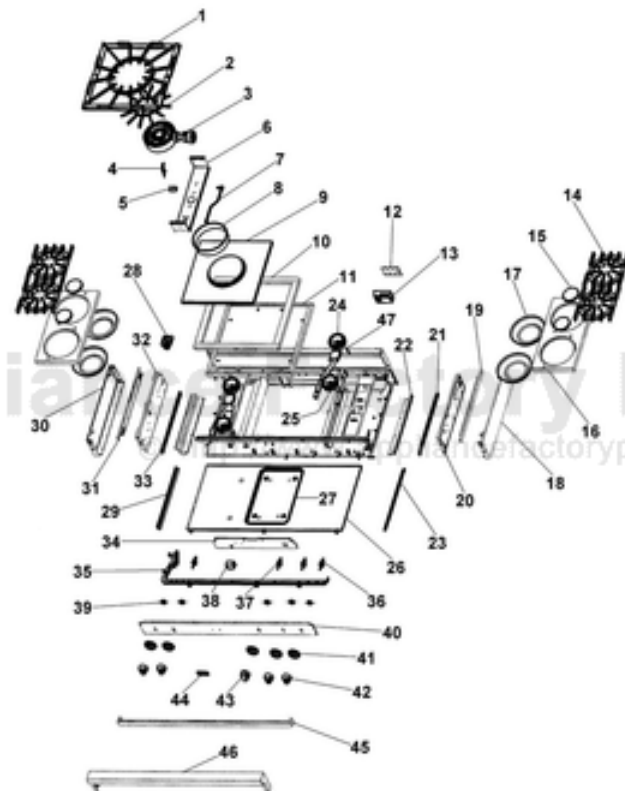

[Find Your VIKING Range Hoods Parts - Select From 411 Models](#)

----- Manual continues below -----