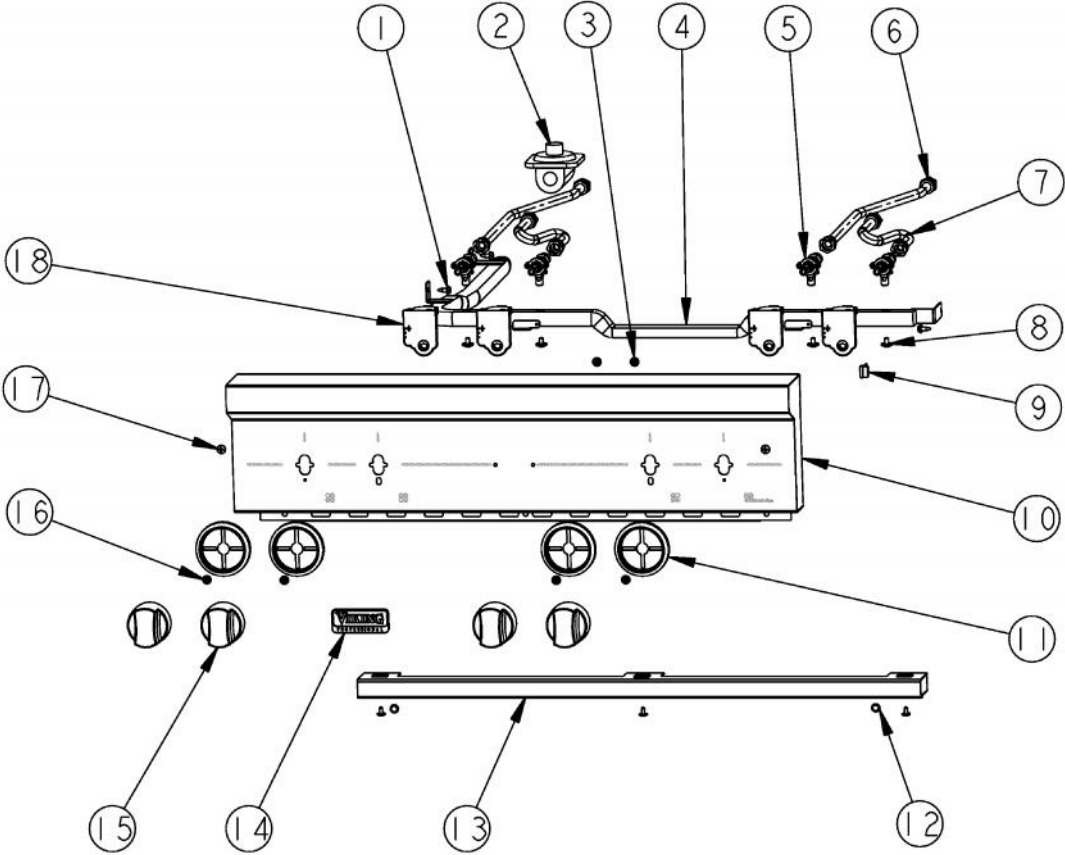

----- Manual continues below -----

Ref #	Part Number	Qty.	Description
1	003481-000	1	BURNER BOX SIDE, LH
2	002925-000	1	FRONT SUPPORT, BURNER BOX
3	002924-000	1	REAR SUPPORT, BURNER BOX
4	PD020055	4	NO.10 X 1/2 PAN PHIL. TEK. SS
5	014168-000	1	RANGETOP, PANEL, BACK, VGRT
6	PE070071	1	DISCONNECT BLOCK XALX 770027-1
7	PD030148	1	CLAMP CABLE ALUMINUM .500 DIA. (AL-8 CLAMP)
8	PE070128	1	SUPPLY CORD (VGRT/SC/SS/RC)
9	004464-000	1	TRIM, IS, ASM, REDESIGN, 30
10	002755-000	1	BURNER BOX SIDE, RH
11	002920-000	1	SIDE TRIM, RH - STAINLESS
12	004021-000	2	SUPPORT, TRIM, SIDE
13	008100-000	1	PANEL, RH RANGETOP
14	003860-000	31	NO.10-18 X .500 FASTNR, SCR, HXWH, STL, ZPLT
15	PD020032	8	SRW-8(A)X3/8PH.WFR HD 7/16DIAXNICL
16	PD030109	1	INSULATED CLAMP
17	PD040005	1	SNAP BUSHING - 7/8
18	014412-000	1	RANGETOP, PANEL, BTM, VGRT530
19	000573-000	1	POWER JUMPER WIRE
20	002922-000	1	BURNER BOX BOTTOM
21	004016-000	1	PLATE, SVCE, RGLT
22	PD020010	2	10 X 3/8 GREEN GROUNDING SCREW
23	003801-000	2	SHOULDER SCREW, NO.10
24	008101-000	1	PANEL, LH, RANGETOP
25	003649-000	1	SIDE TRIM, LH - STAINLESS

Ref #	Part Number	Qty.	Description
1	003860-000	3	NO.10-18 X .500 FASTNR,SCR,HXWH,STL,ZPLT
2	PA070001	1	PRESSURE REGULATOR (NAT.)
3	PD030006	2	CAPPED WASHER PAL NUT
4	002926-000	1	GAS MANIFOLD, REDESIGN
5	004507-000	4	SUB TO 006313-000 - VALVE,BRS,ASM,TOP,BURNER, FLRE,...
6	PB020193	2	16 FLEX TUBING W/CONNECTORS
7	PB020192	2	10 FLEX TUBING W/CONNECTORS
8	PD010012	4	VALVE BOLT 1/4-20 UNC-2B 5/16 M.S.
9	PE070889	1	IRIS HARNESS - 30
10	014406-000	1	CONTROL, PANEL, ASM, VGRT530-4B
11	PB010304	4	KNOB BEZEL
	PB010304PVD	4	RESTYLE KNOB BEZEL, BR
12	PD020032	5	SRW-8(A)X3/8PH.WFR HD 7/16DIAXNICL
13	009331-000	1	TRIM, ASM
14	PE010142	1	3 LOGO XBKXXCHROME
15	005269-000	4	RANGE TOP BURNER KNOB-BRUSHED, SSS
	PB010285	4	SURFACE BURNER KNOB - WH
16	PD020046	4	NO.8 X 1/2 SCREWS
17	003801-000	2	SHOULDER SCREW, NO.10
18	PA020058	4	IRIS SINGLE SPARK MODULE