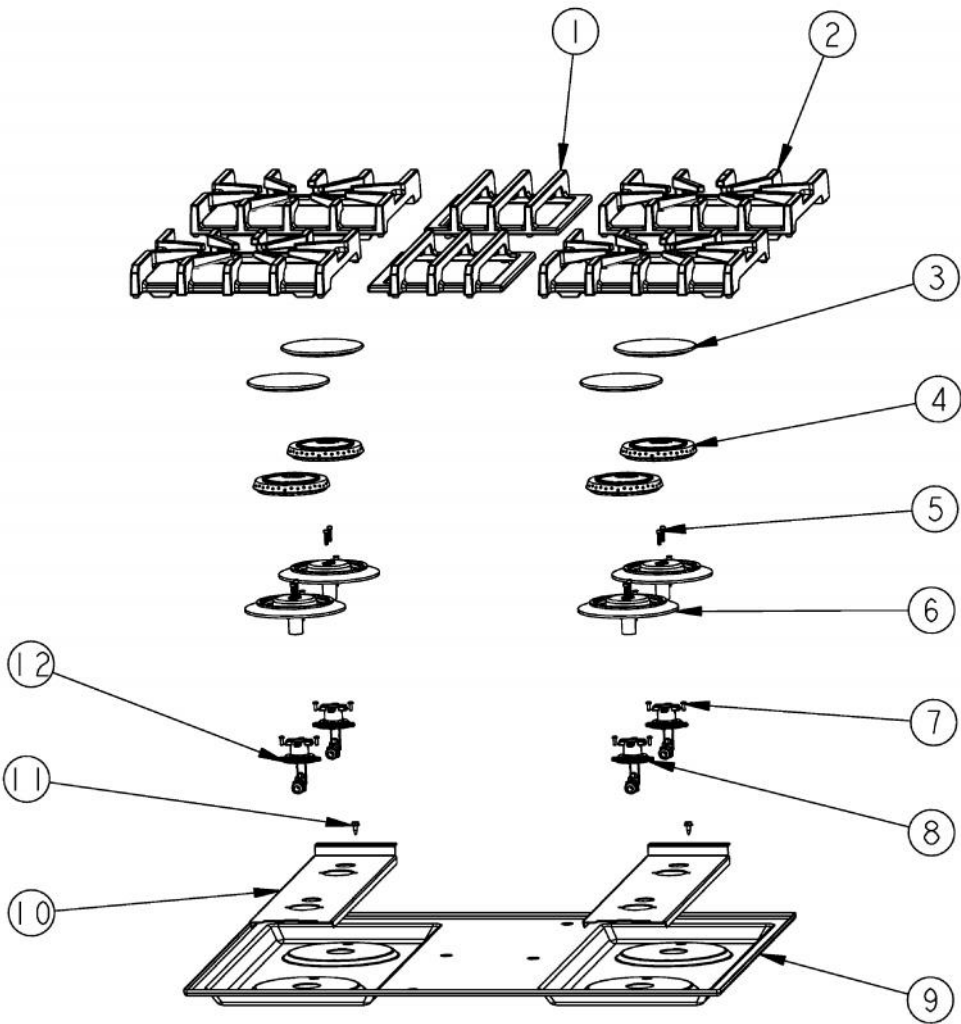

----- Manual continues below -----

Ref #	Part Number	Qty.	Description
1	003481-000	1	BURNER BOX SIDE, LH
2	002925-000	1	FRONT SUPPORT, BURNER BOX
3	002924-000	1	REAR SUPPORT, BURNER BOX
4	PD020055	4	NO.10 X 1/2 PAN PHIL. TEK. SS
5	014168-000	1	RANGETOP, PANEL, BACK, VGRT
6	PE070071	1	DISCONNECT BLOCK XALX 770027-1
7	PD030148	1	CLAMP CABLE ALUMINUM .500 DIA. (AL-8 CLAMP)
8	PE070128	1	SUPPLY CORD (VGRT/SC/SS/RC)
9	004464-000	1	TRIM, IS, ASM, REDESIGN, 30
10	002755-000	1	BURNER BOX SIDE, RH
11	002920-000	1	SIDE TRIM, RH - STAINLESS
12	004021-000	2	SUPPORT, TRIM, SIDE
13	008100-000	1	PANEL, RH RANGETOP
14	003860-000	31	NO.10-18 X .500 FASTNR, SCR, HXWH, STL, ZPLT
15	PD020032	8	SRW-8(A)X3/8PH.WFR HD 7/16DIAXNICL
16	PD030109	1	INSULATED CLAMP
17	PD040005	1	SNAP BUSHING - 7/8
18	014412-000	1	RANGETOP, PANEL, BTM, VGRT530
19	000573-000	1	POWER JUMPER WIRE
20	002922-000	1	BURNER BOX BOTTOM
21	004016-000	1	PLATE, SVCE, RGLT
22	PD020010	2	10 X 3/8 GREEN GROUNDING SCREW
23	003801-000	2	SHOULDER SCREW, NO.10
24	008101-000	1	PANEL, LH, RANGETOP
25	003649-000	1	SIDE TRIM, LH - STAINLESS

Ref #	Part Number	Qty.	Description
1	003860-000	3	NO.10-18 X .500 FASTNR,SCR,HXWH,STL,ZPLT
2	PA070001	1	PRESSURE REGULATOR (NAT.)
3	PD030006	2	CAPPED WASHER PAL NUT
4	002926-000	1	GAS MANIFOLD, REDESIGN
5	004507-000	4	SUB TO 006313-000 - VALVE,BRS,ASM,TOP,BURNER, FLRE,...
6	PB020193	2	16 FLEX TUBING W/CONNECTORS
7	PB020192	2	10 FLEX TUBING W/CONNECTORS
8	PD010012	4	VALVE BOLT 1/4-20 UNC-2B 5/16 M.S.
9	PE070889	1	IRIS HARNESS - 30
10	014406-000	1	CONTROL, PANEL, ASM, VGRT530-4B
11	PB010304	4	KNOB BEZEL
	PB010304PVD	4	RESTYLE KNOB BEZEL, BR
12	PD020032	5	SRW-8(A)X3/8PH.WFR HD 7/16DIAXNICL
13	009331-000	1	TRIM, ASM
14	PE010142	1	3 LOGO XBKXXCHROME
15	005269-000	4	RANGE TOP BURNER KNOB-BRUSHED, SSS
	PB010285	4	SURFACE BURNER KNOB - WH
16	PD020046	4	NO.8 X 1/2 SCREWS
17	003801-000	2	SHOULDER SCREW, NO.10
18	PA020058	4	IRIS SINGLE SPARK MODULE