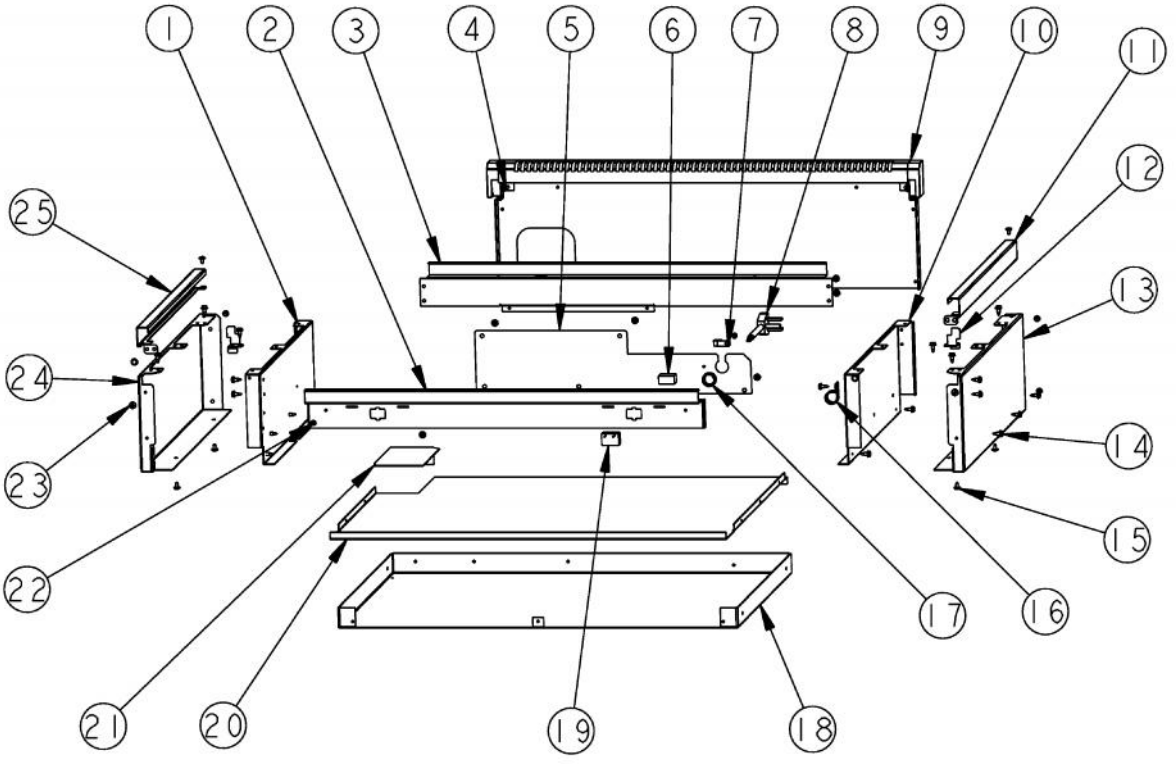

----- Manual continues below -----

Ref #	Part Number	Qty.	Description
1	003481-000	1	BURNER BOX SIDE, LH
2	002925-000	1	FRONT SUPPORT, BURNER BOX
3	002924-000	1	REAR SUPPORT, BURNER BOX
4	PD020055	4	NO.10 X 1/2 PAN PHIL. TEK. SS
5	014168-000	1	RANGETOP, PANEL, BACK, VGRT
6	PE070071	1	DISCONNECT BLOCK XALX 770027-1
7	PD030148	1	CLAMP CABLE ALUMINUM .500 DIA. (AL-8 CLAMP)
8	PE070128	1	SUPPLY CORD (VGRT/SC/SS/RC)
9	004464-000	1	TRIM, IS, ASM, REDESIGN, 30
10	002755-000	1	BURNER BOX SIDE, RH
11	002920-000	1	SIDE TRIM, RH - STAINLESS
12	004021-000	2	SUPPORT, TRIM, SIDE
13	008100-000	1	PANEL, RH RANGETOP
14	003860-000	31	NO.10-18 X .500 FASTNR, SCR, HXWH, STL, ZPLT
15	PD020032	8	SRW-8(A)X3/8PH.WFR HD 7/16DIAXNICL
16	PD030109	1	INSULATED CLAMP
17	PD040005	1	SNAP BUSHING - 7/8
18	014412-000	1	RANGETOP, PANEL, BTM, VGRT530
19	000573-000	1	POWER JUMPER WIRE
20	002922-000	1	BURNER BOX BOTTOM
21	004016-000	1	PLATE, SVCE, RGLT
22	PD020010	2	10 X 3/8 GREEN GROUNDING SCREW
23	003801-000	2	SHOULDER SCREW, NO.10
24	008101-000	1	PANEL, LH, RANGETOP
25	003649-000	1	SIDE TRIM, LH - STAINLESS

Ref #	Part Number	Qty.	Description
1	003860-000	3	NO.10-18 X .500 FASTNR,SCR,HXWH,STL,ZPLT
2	PA070001	1	PRESSURE REGULATOR (NAT.)
3	PD030006	2	CAPPED WASHER PAL NUT
4	002926-000	1	GAS MANIFOLD, REDESIGN
5	004507-000	4	SUB TO 006313-000 - VALVE,BRS,ASM,TOP,BURNER, FLRE,...
6	PB020193	2	16 FLEX TUBING W/CONNECTORS
7	PB020192	2	10 FLEX TUBING W/CONNECTORS
8	PD010012	4	VALVE BOLT 1/4-20 UNC-2B 5/16 M.S.
9	PE070889	1	IRIS HARNESS - 30
10	014406-000	1	CONTROL, PANEL, ASM, VGRT530-4B
11	PB010304	4	KNOB BEZEL
	PB010304PVD	4	RESTYLE KNOB BEZEL, BR
12	PD020032	5	SRW-8(A)X3/8PH.WFR HD 7/16DIAXNICL
13	009331-000	1	TRIM, ASM
14	PE010142	1	3 LOGO XBKXXCHROME
15	005269-000	4	RANGE TOP BURNER KNOB-BRUSHED, SSS
	PB010285	4	SURFACE BURNER KNOB - WH
16	PD020046	4	NO.8 X 1/2 SCREWS
17	003801-000	2	SHOULDER SCREW, NO.10
18	PA020058	4	IRIS SINGLE SPARK MODULE