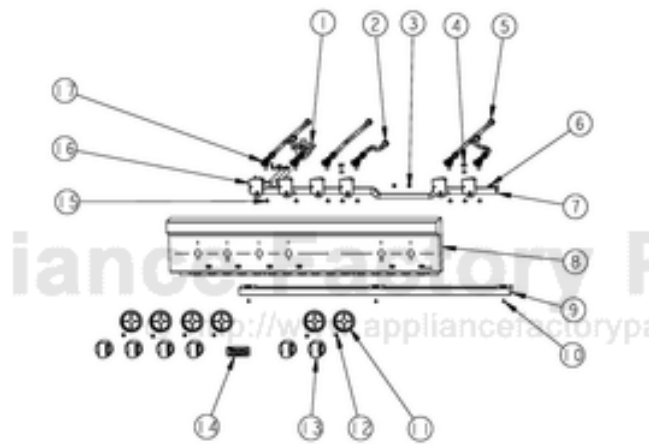

[Find Your VIKING Range Hoods Parts - Select From 411 Models](#)

----- Manual continues below -----