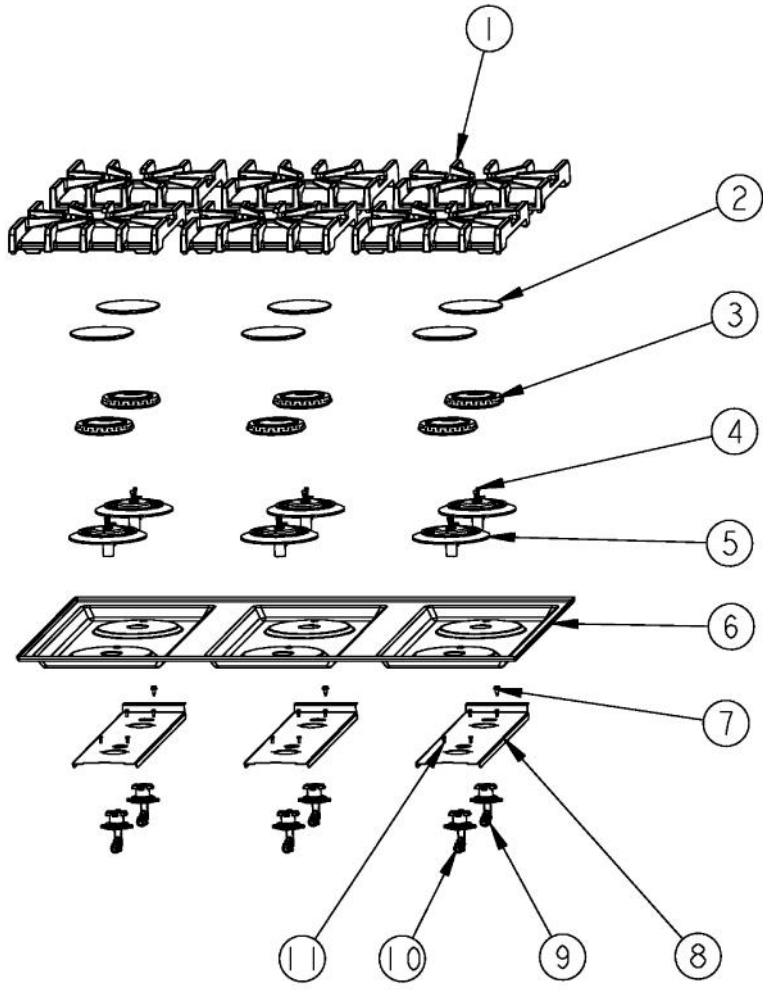

----- Manual continues below -----

Ref #	Part Number	Qty.	Description
1	PA070001	1	PRESSURE REGULATOR (NAT.)
	000714-000	1	LP REGULATOR
2	PB020192	3	10 FLEX TUBING W/CONNECTORS
3	PD030006	2	CAPPED WASHER PAL NUT
4	002884-000	2	MANIFOLD PLUG
5	PB020193	3	16 FLEX TUBING W/CONNECTORS
6	003860-000	4	NO.10-18 X .500 FASTNR,SCR,HXWH,STL,ZPLT
7	005480-000	1	MANIFOLD, GAS, VDSC36 - 6B
8	031112-2203	1	CONTROL PANEL ASM, VGRT536-6B W/GRAPHICS
9	011637-000	1	TRIM, ASM
10	PD020032	3	SRW-8(A)X3/8PH.WFR HD 7/16DIAXNICL
11	PB010304	6	KNOB BEZEL
12	PD020046	6	NO.8 X 1/2 SCREWS
13	005269-000	6	RANGE TOP BURNER KNOB-BRUSHED, SSS
14	PE010142	1	3 LOGO XBKXXCHROME
15	PD010012	8	VALVE BOLT 1/4-20 UNC-2B 5/16 M.S.
16	PA020058	6	IRIS SINGLE SPARK MODULE
17	006015-000	6	VALVE, BRS, SEALED TOP - ISPHORDING

Ref #	Part Number	Qty.	Description
1	004021-000	2	SUPPORT,TRIM,SIDE
2	004603-000	1	FRONT SUPPORT, BURNER BOX 36
3	004602-000	1	REAR SUPPORT, BURNER BOX 36
4	014168-000	1	RANGETOP, PANEL, BACK, VGRT
5	008637-000	1	ADAPTER BRACKET, FRONT SUPT
6	PD030148	1	CLAMP CABLE ALUMINUM .500 DIA. (AL-8 CLAMP)
7	PD040005	1	SNAP BUSHING - 7/8
8	PE070128	1	SUPPLY CORD (VGRT/SC/SS/RC)
9	006900-000	1	ISLAND TRIM, ASM, 36 CUSTOM
10	002755-000	1	BURNER BOX SIDE, RH
11	002920-000	1	SIDE TRIM, RH - STAINLESS
12	008100-000	1	PANEL, RH RANGETOP
13	003801-000	2	SHOULDER SCREW, NO.10
14	PD030109	1	INSULATED CLAMP
15	003860-000	35	NO.10-18 X .500 FASTNR,SCR,HXWH,STL,ZPLT
16	PE070071	1	DISCONNECT BLOCK XALX 770027-1
17	000573-000	1	POWER JUMPER WIRE
18	014164-000	1	RANGETOP, PANEL BTM, VGRT536
19	PD020032	13	SRW-8(A)X3/8PH.WFR HD 7/16DIAXNICL
20	008904-000	1	BURNER BOX, DSI COVER
21	008449-000	1	BURNER BOX BOTTOM, 36
22	004016-000	1	PLATE,SVCE,RGLT
23	PD020010	2	10 X 3/8 GREEN GROUNDING SCREW
24	008101-000	1	PANEL, LH, RANGETOP
25	003649-000	1	SIDE TRIM, LH - STAINLESS
26	003481-000	1	BURNER BOX SIDE, LH