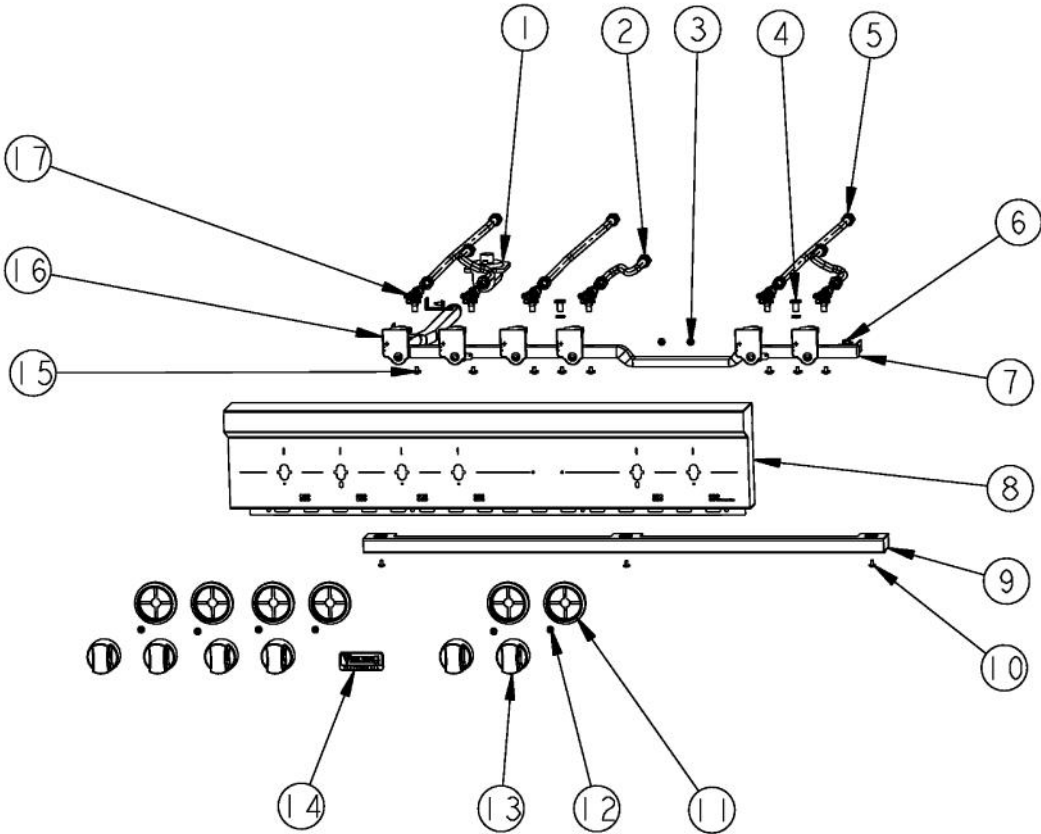

----- Manual continues below -----

Ref #	Part Number	Qty.	Description
1	PA070001	1	PRESSURE REGULATOR (NAT.)
	000714-000	1	LP REGULATOR
2	PB020192	3	10 FLEX TUBING W/CONNECTORS
3	PD030006	2	CAPPED WASHER PAL NUT
4	002884-000	2	MANIFOLD PLUG
5	PB020193	3	16 FLEX TUBING W/CONNECTORS
6	003860-000	4	NO.10-18 X .500 FASTNR,SCR,HXWH,STL,ZPLT
7	005480-000	1	MANIFOLD, GAS, VDSC36 - 6B
8	031112-2203	1	CONTROL PANEL ASM, VGRT536-6B W/GRAPHICS
9	011637-000	1	TRIM, ASM
10	PD020032	3	SRW-8(A)X3/8PH.WFR HD 7/16DIAXNICL
11	PB010304	6	KNOB BEZEL
12	PD020046	6	NO.8 X 1/2 SCREWS
13	005269-000	6	RANGE TOP BURNER KNOB-BRUSHED, SSS
14	PE010142	1	3 LOGO XBKXXCHROME
15	PD010012	8	VALVE BOLT 1/4-20 UNC-2B 5/16 M.S.
16	PA020058	6	IRIS SINGLE SPARK MODULE
17	006015-000	6	VALVE, BRS, SEALED TOP - ISPHORDING

Ref #	Part Number	Qty.	Description
1	004021-000	2	SUPPORT,TRIM,SIDE
2	004603-000	1	FRONT SUPPORT, BURNER BOX 36
3	004602-000	1	REAR SUPPORT, BURNER BOX 36
4	014168-000	1	RANGETOP, PANEL, BACK, VGRT
5	008637-000	1	ADAPTER BRACKET, FRONT SUPT
6	PD030148	1	CLAMP CABLE ALUMINUM .500 DIA. (AL-8 CLAMP)
7	PD040005	1	SNAP BUSHING - 7/8
8	PE070128	1	SUPPLY CORD (VGRT/SC/SS/RC)
9	006900-000	1	ISLAND TRIM, ASM, 36 CUSTOM
10	002755-000	1	BURNER BOX SIDE, RH
11	002920-000	1	SIDE TRIM, RH - STAINLESS
12	008100-000	1	PANEL, RH RANGETOP
13	003801-000	2	SHOULDER SCREW, NO.10
14	PD030109	1	INSULATED CLAMP
15	003860-000	35	NO.10-18 X .500 FASTNR,SCR,HXWH,STL,ZPLT
16	PE070071	1	DISCONNECT BLOCK XALX 770027-1
17	000573-000	1	POWER JUMPER WIRE
18	014164-000	1	RANGETOP, PANEL BTM, VGRT536
19	PD020032	13	SRW-8(A)X3/8PH.WFR HD 7/16DIAXNICL
20	008904-000	1	BURNER BOX, DSI COVER
21	008449-000	1	BURNER BOX BOTTOM, 36
22	004016-000	1	PLATE,SVCE,RGLT
23	PD020010	2	10 X 3/8 GREEN GROUNDING SCREW
24	008101-000	1	PANEL, LH, RANGETOP
25	003649-000	1	SIDE TRIM, LH - STAINLESS
26	003481-000	1	BURNER BOX SIDE, LH