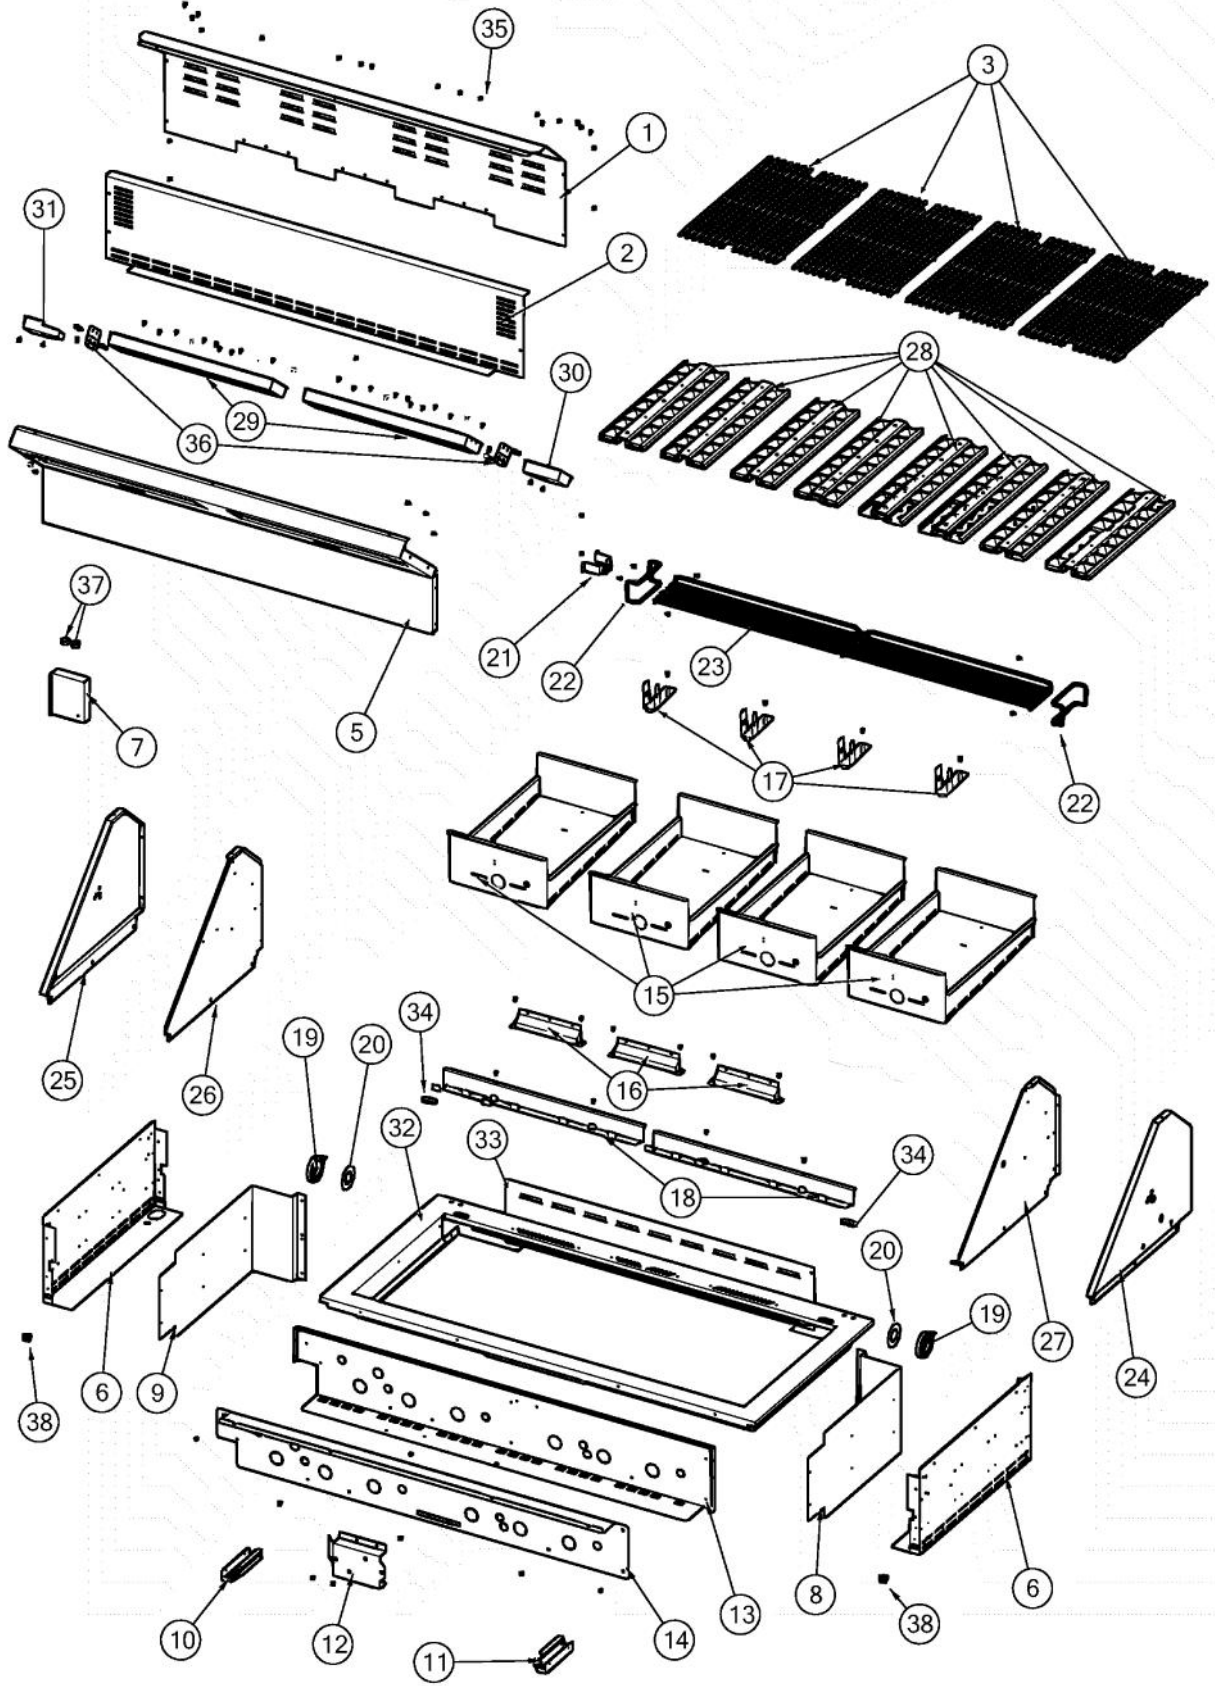

Ref #	Part Number	Qty.	Description
1	045448-000	1	PANEL, REAR, BQ
2	045737-000	1	BRACKET, BACK SUPPORT
3	029434-000	4	GRATE, BQ GRILL
4	PE070189	1	ELECTRICAL SUPPLY CORD - BBQ GRILL
5	045447-000	1	BACKPLATE, BQ, INT
6	029459-000	2	PANEL, LWR SIDE
7	035094-000	1	CHANNEL, WIRE
8	N/P	1	CABINET (NOT FIELD REPLACEABLE)
9	N/P	1	CABINET (NOT FIELD REPLACEABLE)
10	031544-000	1	GUIDE, DRIP TRAY, LH ASM
11	031551-000	1	GUIDE, DRIP TRAY, RH ASM
12	047017-000	1	BRACKET, MOUNTING, MODULE
13	045627-000	1	PANEL, SUPPORT, HEAT SHIELD
14	045626-000	1	PANEL, FRONT, HEAT SHIELD
15	029461-000	4	BOX, U BURNER, 30
16	035606-000	3	FLUE DIVERTER, 30
17	032239-000	4	BRACKET, REAR GRILL BURNER
18	036024-000	2	SUPPORT, TRAY, BRIQUETTE, 30
19	007206-000	2	CANOPY, SPRING, ASSIST- LIGHT
20	007818-000	2	RETAINER, CANOPY SPRING
21	036728-000	1	BRACKET, ROTIS ROLLER
22	031598-000	2	HANGER, WARMING RACK
23	045763-000	1	54 WARMING RACK
24	045831-000	1	WINDSHIELD, BQ RH ASM W/ROTIS
25	045830-000	1	WINDSHIELD, BQ, ASM LH
26	040745-000	1	WINDSHIELD, BQ, IS, LH
27	040775-000	1	WINDSHIELD, BQ, OS, RH
28	032370-000	8	TRAY, CRMC, BRIQUETTE, ASM
29	B2005347	2	INFRARED FRAME
30	047078-000	1	COVER, ROTIS IGNITOR
31	029457-000	1	COVER, ROTIS IGNITOR
32	N/P	1	CABINET (NOT FIELD REPLACEABLE)
33	N/P	1	CABINET (NOT FIELD REPLACEABLE)
34	002671-000	2	RUBBER DOOR BUMPER
35	037304-000	101	FASTENER, PNH, TORX, AB, PSVD, WAX
36	029454-000	2	BRACKET, ROTIS IGNITOR, MTG
37	PD040005	2	SNAP BUSHING - 7/8
38	PD950013	2	LATCH PANEL ACCESS