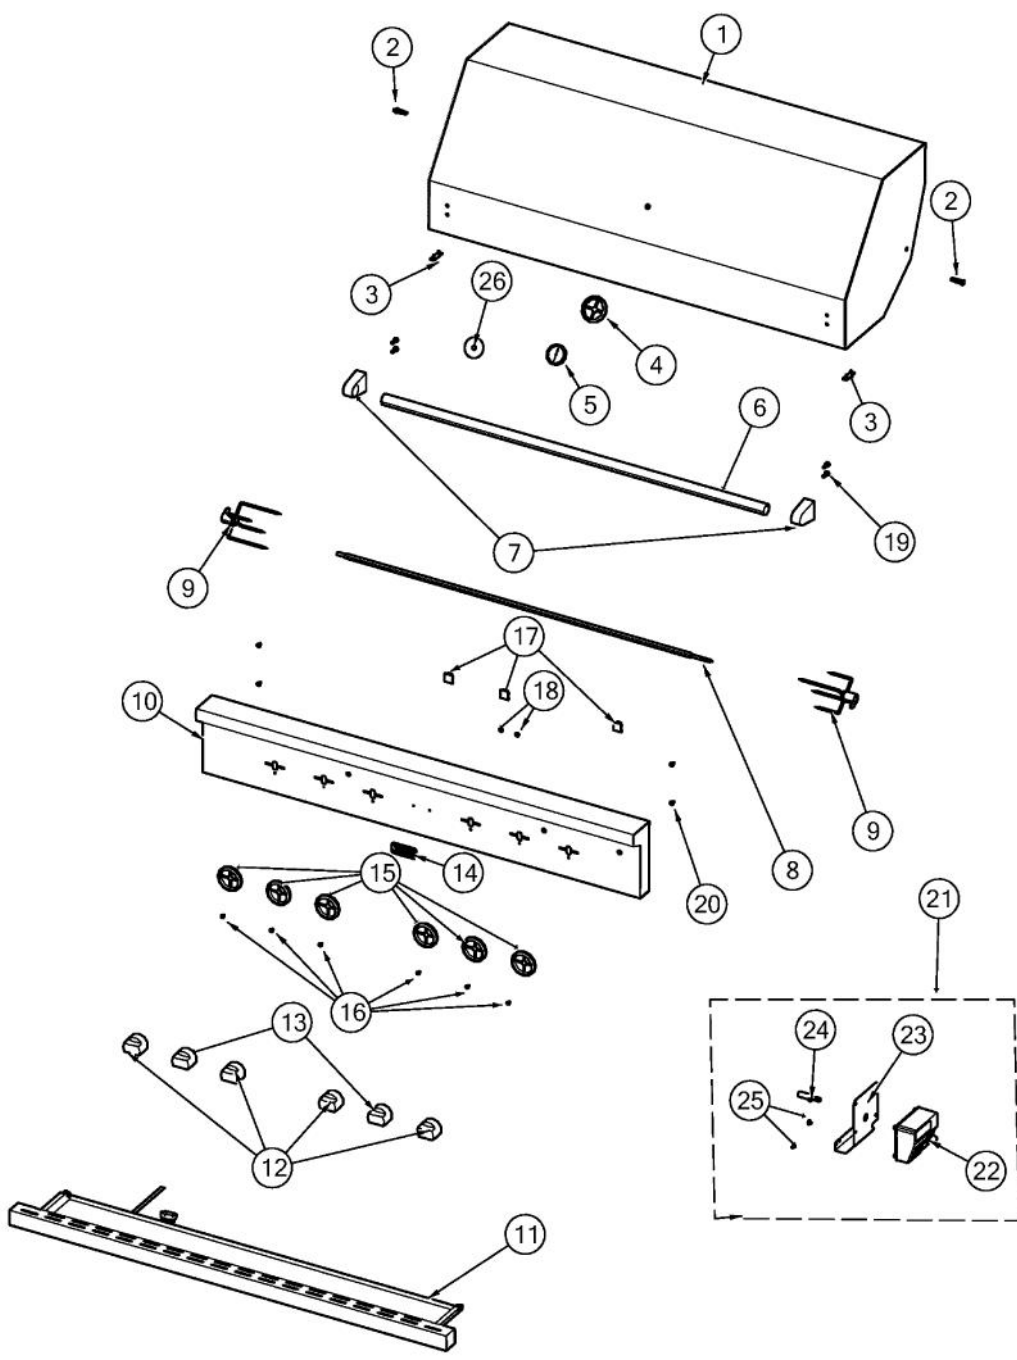

Ref #	Part Number	Qty.	Description
1	045637-000	1	HOOD
2	034607-000	2	FASTENER, BOLT, 5/16 - 1-1/2
3	036547-000	2	GROMMET, RECTANGLE RUBBER
4	PB010304	2	KNOB BEZEL
5	020659-000	1	GAUGE, BMTL, TEMPERATURE
6	045480-000	1	54 CANOPY HANDLE
7	026965-000	2	END CAP, ASM, DOOR HANDLE
8	045828-000	1	54 SPIT ROD
9	032881-000	2	FORK, RTSR
10	047019-2631	1	CONTROL PANEL ASM, W/GRAPHICS- 54
11	045726-000	1	DRIP TRAY ASM, BQ, 54
12	035901-000	4	KNOB,GRL,WOK,PRO CR3
13	038435-000	2	KNOB, ROTISS, PRO, CR3
14	PE010142	1	3 LOGO XBKXXCHROME
15	PB010304	6	KNOB BEZEL
16	037304-000	6	FASTENER, PNH, TORX, AB, PSVD, WAX
17	M0104106	3	CLIP-CORD VM0104106
18	PD030006	2	CAPPED WASHER PAL NUT
19	PD020069	4	CAP SCREW 1/4-20 X 3/4 SS
20	014143-000	4	SCR 10-12 A SHLD TRP 1/2 S ZN BLUE
21	043708-000	1	GRILL, MOT, MT, 304, RTSR ASSY
22	032461-000	1	MOTOR, ROTIS
23	043284-000	1	ROTIS MOTOR BRACKET
24	037377-000	1	ADAPTER, HEX, ROTISSERIE MOTOR ADAPTER
25	PD040004	2	GROMMET BUMPER
26	026724-000	1	SPACER, WSHR