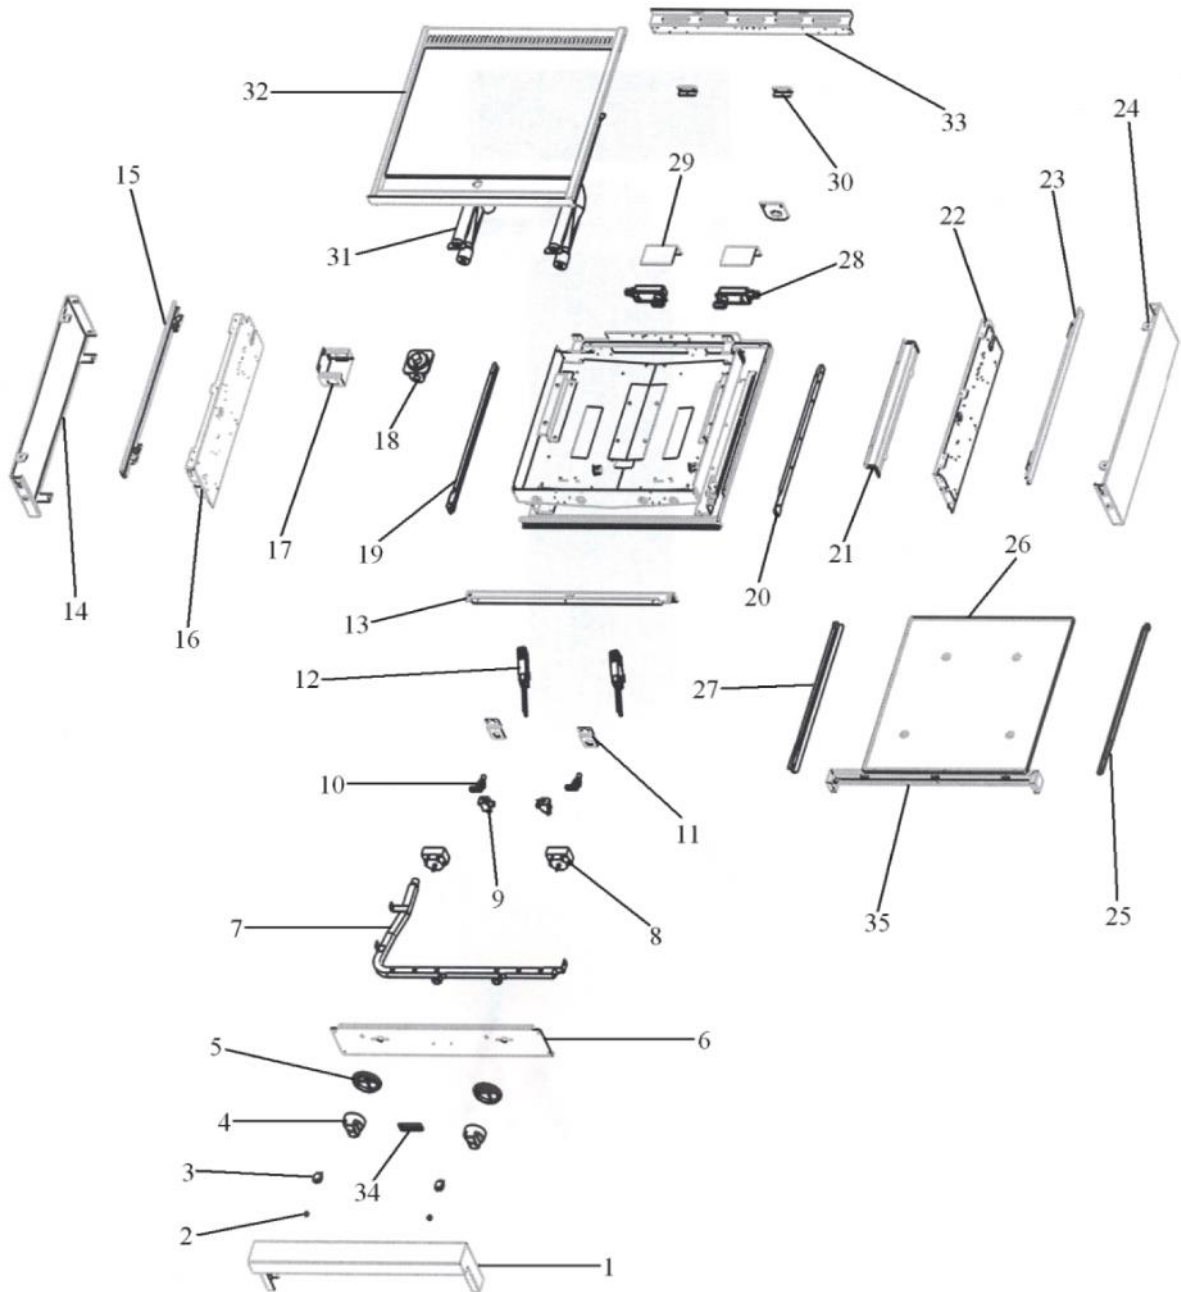

----- Manual continues below -----

Ref #	Part Number	Qty.	Description
1	G3002719		LANDING LEDGE ASSY (VCCGG4)
2	PE050023		OVEN IND. LIGHT (LENS & BEZEL)
3	PE050024		OVEN IND. LIGHT (LIGHT HOUSING)
4	PB010103		GRIDDLE KNOB N/S XBKX
4	PB010104		GRIDDLE KNOB N/S XWHX
5	PB010208		BEZEL, CHROME PLATE
5	PB010209		BEZEL BRASS
6	B9208468		CONTROL PANEL VGRT240G
6	C9208468BK		CONTROL PANEL, VGGT240 XBKX
6	C9208468WH		CONTROL PANEL, VGGT240 XWHX
7	PA050096		MANIFOLD
8	PB010264		GRIDDLE THERMOSTAT
9	PB030002		SUB TO 003862-000 - SHUTOFF VALVE
10	PB040190		90 DEGREE ORIFICE FITTING NO.50 NAT
11	A2008481		24 GRILL ORIFICE BRACKET
12	PB040001		IGNITOR - (ALL RANGES)
13	A2007921		FRONT BURNER SUPPORT, VGIC245
14	B2001920		SIDE PANEL-LH (VGRT)
15	B2009770		GRATE SUPPORT TRIM, 24 RANGE TOP LH
15	C9309770BR		GRATE SUPPORT TRIM, 24 RANGE TOP LH XBRX
16	A2001912		BURNER BOX SIDE LH
17	A2009520		BRACKET, REGULATOR
18	PA070001		PRESSURE REGULATOR (NAT.)
19	PK000007		DRIP TRAY GUIDE - LH (VGRT)
20	PK000008		DRIP TRAY GUIDE - RH
21	A2009733		WIRE CHANNEL SIDE
22	A2001911		BURNER BOX SIDE RH
23	B2009771		GRATE SUPPORT TRIM, 24 RANGE TOP RH
23	C9309771BR		GRATE SUPPORT TRIM, 24 RANGE TOP RH XBRX
24	B2001919		SIDE PANEL-RH (VGRT)
25	PK000010		RUNNER, DRIP TRAY - RH (VGRT)
26	B3002708		DRIP TRAY (VCCGG4)
27	PK000009		RUNNER, DRIP TRAY - LH (VGRT)
28	PB010083		SINGLE THERMAL VALVE LH (OVEN)
29	A2009775		GRIDDLE VALVE COVER - VGGT240
30	A2008480		24 GRILL REAR BURNER SUPT BRKT
31	PB050074		SEALED GRIDDLE BURNER
32	G30010496		GRIDDLE ASSEMBLY
33	A2007672		REAR BURNER SUPPORT, VGIC245
34	PE010142		3 LOGO XBKXXCHROME
34	PE010143		3 LOGO BK/BR
34	PE010144		3 LOGO XWHXCHROME
34	PE010145		LOGO - WH / BR
35	G30010694		DRIP TRAY HANDLE ASSY 24 XSSX
35	G93011457PVD		DRIP TRAY HANDLE ASSY 24 PVD
NI	PB020135		FLEX TUBING 34
NI	PB040050		3/8CC MALE COMP. FITTING W/FERRULE
NI	PE070128		SUPPLY CORD (VGRT/SC/SS/RC)
NI	Q25561-000		SHIELD, INSL, GRID
NI	PB070074		TRS-10 3 X 20 X 3' INSULATION (SELF-CLEAN)
NI	PD020048		NO.10 X 1/2 TEK 410 SS SCREW