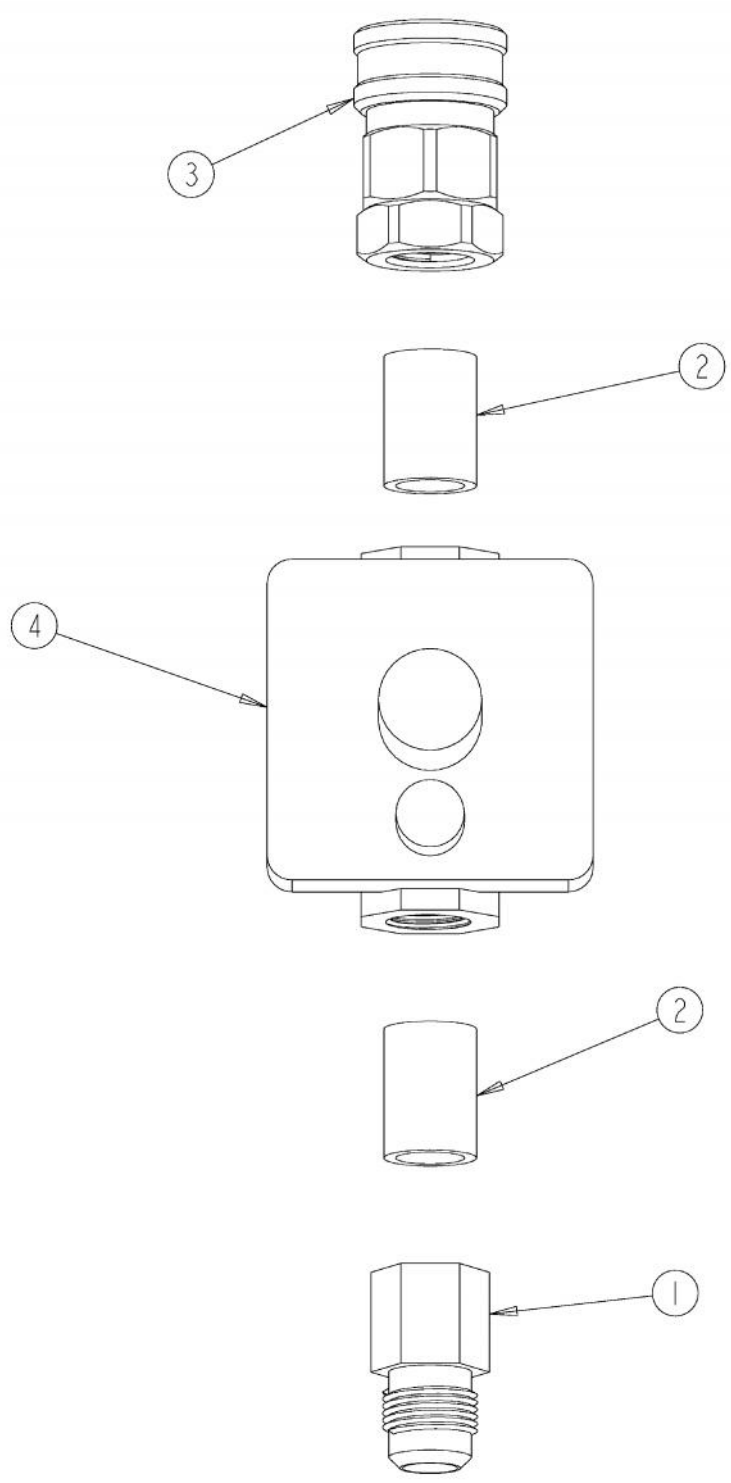

Ref #	Part Number	Qty.	Description
1	PB020239		7/8 FLARE TO 1/2 FEMALE CONNECTOR
2	PB040046		1/2 CLOSE NIPPLE (VGSO166)
3	PB040166		FEMALE COUPLER (PHASE 1 GRILL)
4	PA070006		PRESSURE REGULATOR - NATURAL
NI	G3004936		REGULATOR ASSY - NAT (P1 GRILL)