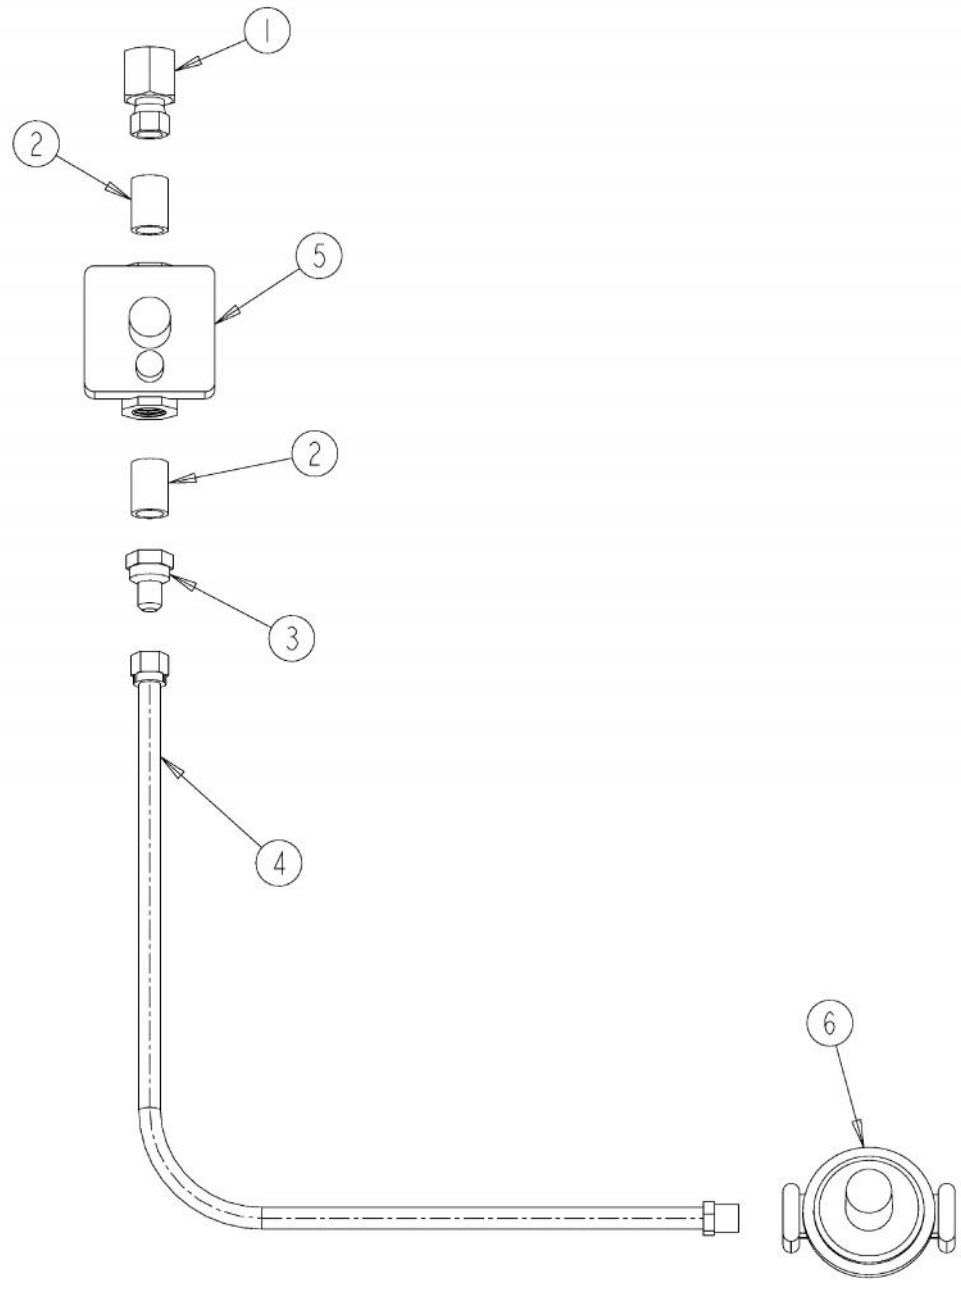

[Find Your VIKING Grill Parts - Select From 210 Models](#)

----- Manual continues below -----

Ref #	Part Number	Qty.	Description
1	B10012231		MANIFOLD COVER
2	B10012232		MANIFOLD COVER
3	B20012222		BRACKET, SPARK MODULE
4	B20013856		VENTURI COVER
5	PD020067		NO.6 X 3/8 PAN PHIL. TEK SS
6	PD010012		VALVE BOLT 1/4-20 UNC-2B 5/16 M.S.
7	PE010142		3 LOGO XBKXXCHROME
	PE010143		3 LOGO BK/BR
8	PD030006		CAPPED WASHER PAL NUT
9	B92013857		CONTROL PANEL (VGIB241T)
10	PA020036		SPARK MODULE
11	PA020045		IGNITOR SWITCH
12	PB010208		BEZEL, CHROME PLATE
	PB010209		BEZEL BRASS
13	PB040167		MALE COUPLER (PHASE 1 GRILL)
14	PB010163		OVEN LIGHT SWITCH KNOB BK
15	PD020056		NO.10-24 X 1/2 PH.TR. M.S. SS
16	PA050125		24 TRUSEAR GRILLER MANIFOLD
17	PD020055		NO.10 X 1/2 PAN PHIL. TEK. SS
18	PD020166		NO.10 X 3/4 PAN PHIL. TEK. XSSX
19	PD030050		10-24 CAGE NUT SS
20	PE050063		SPARKER SWITCH
21	PA010189		OUTDOOR IR GRILL KNOB
22	PA010190		I/R BURNER VALVE (NAT)
	PA010191		SUB TO 003572-000 - I/R BURNER VALVE (LP)

Ref #	Part Number	Qty.	Description
1	B20013858		FRONT GREASE DIVERTER
2	B20013859		REAR GREASE DIVERTER
3	B20013861		BURNER SUPPORT BRACKET
4	B20014948		CENTER HEAT SHIELD
5	B2008939		IR SPARK IGNITOR COVER
6	B2008943		GREASE SCREEN
7	G32012223		IR BURNER ASSY, VGIB
8	B20014921		GREASE DIVERTER
9	B20013860		GRILL BOX FRONT
10	PA060052		GRILL COOKING GRATES
11	PB040176		IGNITER
12	PD020056		NO.10-24 X 1/2 PH.TR. M.S. SS
13	PD020055		NO.10 X 1/2 PAN PHIL. TEK. SS
NI	G4006384		WIRE ASSY (VGBQ-T SERIES) 7 NOT FIELD REPLACEABLE
NI	G4006378		WIRE ASSY (VGBQ-T SERIES) 25
NI	G40012269		GRILL WIRE
NI	G40014949		WIRE ASSEMBLY - 46''''

Ref #	Part Number	Qty.	Description
1	PB020239		7/8 FLARE TO 1/2 FEMALE CONNECTOR
2	PB040046		1/2 CLOSE NIPPLE (VGSO166)
3	PB040166		FEMALE COUPLER (PHASE 1 GRILL)
4	PA070006		PRESSURE REGULATOR - NATURAL
NI	G3004936		REGULATOR ASSY - NAT (P1 GRILL)