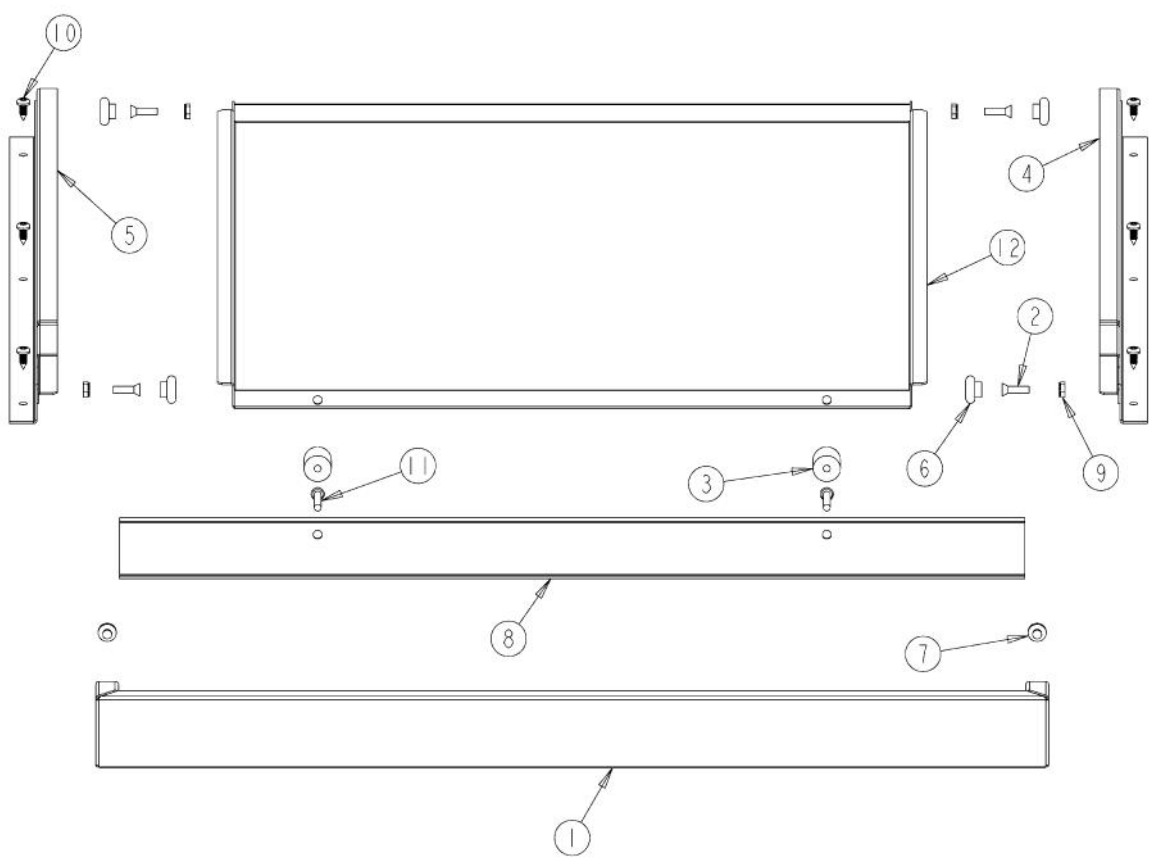

Ref #	Part Number	Qty.	Description
1	G30013864		DRIP TRAY HANDLE
2	PD020082		10 X 24 COUNTERSUNK S.S. SCREW
3	PD040028		BUSHING(.194ID/.750OD/.750LONG)
4	G3005215		DRIP TRAY SLIDE - RH
5	G3005214		DRIP TRAY SLIDE - LH
6	PC020025		DRIP TRAY WHEEL
7	PD040004		GROMMET BUMPER
8	B20013865		HANDLE BACK (VGIB241)
9	PD030044		10-24 KEPS NUT SS
10	PD020055		NO.10 X 1/2 PAN PHIL. TEK. SS
11	PD020079		NO.10 X 1 1/4 PH. PAN HD. T(A) NYLOK
12	B20013863		DRIP TRAY (VGIB241)
NI	G32013866	1	DRIP TRAY ASSY (VGIB241T)