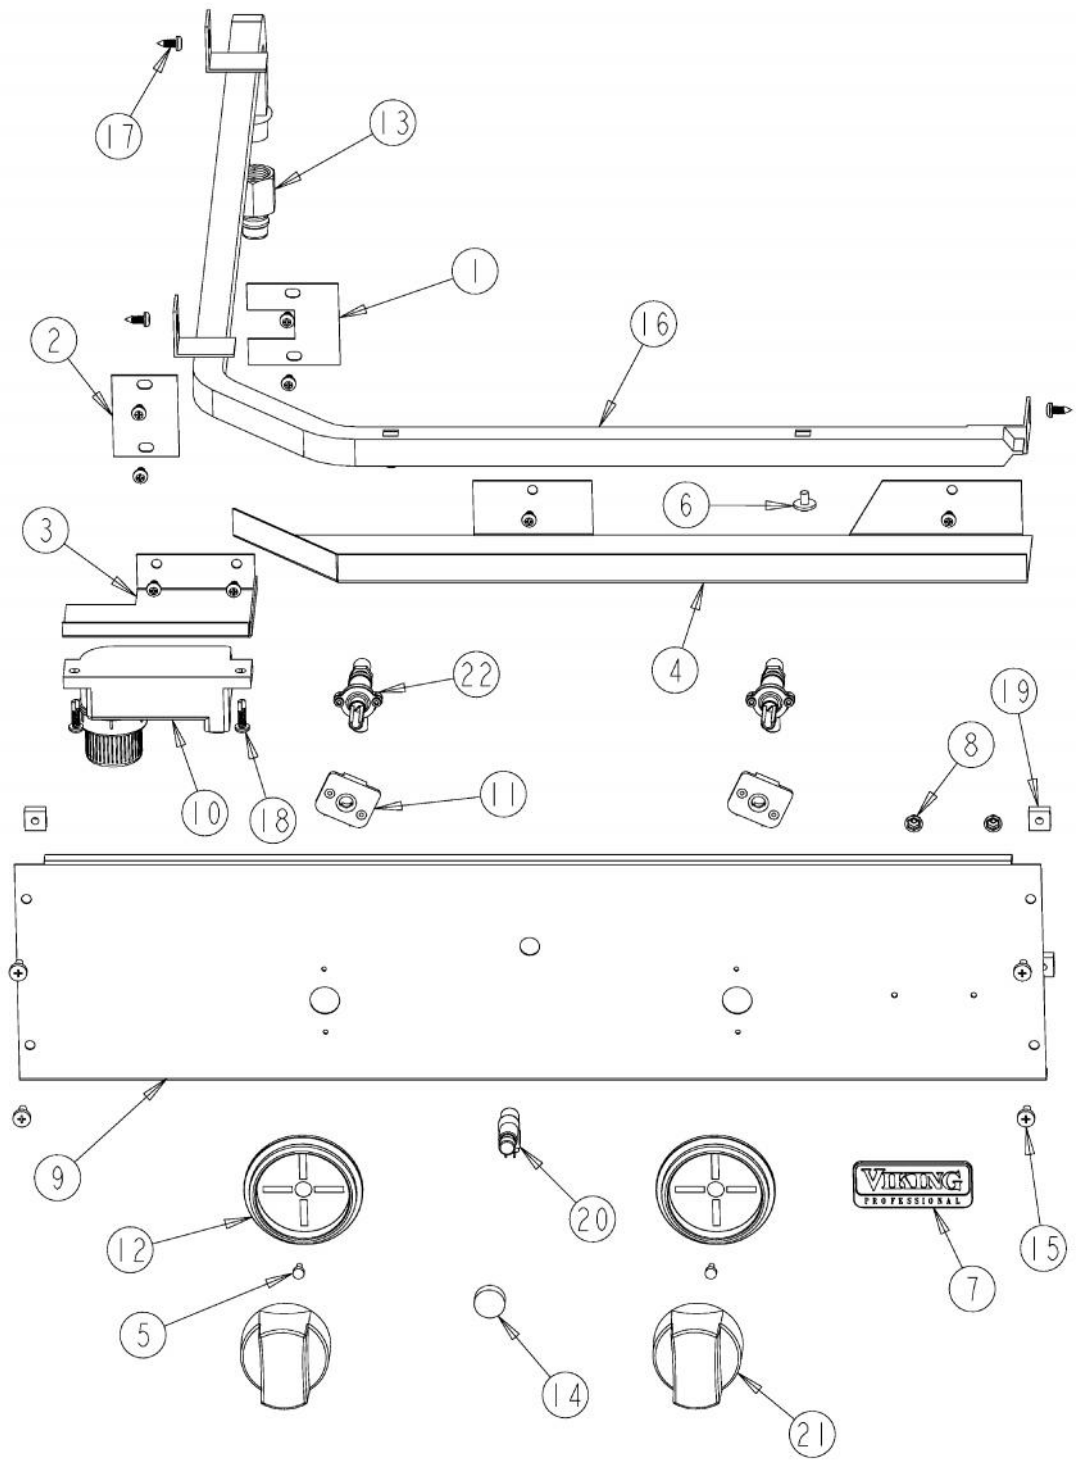

[Find Your VIKING Grill Parts - Select From 210 Models](#)

----- Manual continues below -----

Ref #	Part Number	Qty.	Description
1	B10012231		MANIFOLD COVER
2	B10012232		MANIFOLD COVER
3	B20012222		BRACKET, SPARK MODULE
4	B20013856		VENTURI COVER
5	PD020067		NO.6 X 3/8 PAN PHIL. TEK SS
6	PD010012		VALVE BOLT 1/4-20 UNC-2B 5/16 M.S.
7	PE010142		3 LOGO XBKXXCHROME
	PE010143		3 LOGO BK/BR
8	PD030006		CAPPED WASHER PAL NUT
9	B92013857		CONTROL PANEL (VGIB241T)
10	PA020036		SPARK MODULE
11	PA020045		IGNITOR SWITCH
12	PB010208		BEZEL, CHROME PLATE
	PB010209		BEZEL BRASS
13	PB040167		MALE COUPLER (PHASE 1 GRILL)
14	PB010163		OVEN LIGHT SWITCH KNOB BK
15	PD020056		NO.10-24 X 1/2 PH.TR. M.S. SS
16	PA050125		24 TRUSEAR GRILLER MANIFOLD
17	PD020055		NO.10 X 1/2 PAN PHIL. TEK. SS
18	PD020166		NO.10 X 3/4 PAN PHIL. TEK. XSSX
19	PD030050		10-24 CAGE NUT SS
20	PE050063		SPARKER SWITCH
21	PA010189		OUTDOOR IR GRILL KNOB
22	PA010190		I/R BURNER VALVE (NAT)
	PA010191		SUB TO 003572-000 - I/R BURNER VALVE (LP)

Ref #	Part Number	Qty.	Description
1	B20013858		FRONT GREASE DIVERTER
2	B20013859		REAR GREASE DIVERTER
3	B20013861		BURNER SUPPORT BRACKET
4	B20014948		CENTER HEAT SHIELD
5	B2008939		IR SPARK IGNITOR COVER
6	B2008943		GREASE SCREEN
7	G32012223		IR BURNER ASSY, VGIB
8	B20014921		GREASE DIVERTER
9	B20013860		GRILL BOX FRONT
10	PA060052		GRILL COOKING GRATES
11	PB040176		IGNITER
12	PD020056		NO.10-24 X 1/2 PH.TR. M.S. SS
13	PD020055		NO.10 X 1/2 PAN PHIL. TEK. SS
NI	G4006384		WIRE ASSY (VGBQ-T SERIES) 7 NOT FIELD REPLACEABLE
NI	G4006378		WIRE ASSY (VGBQ-T SERIES) 25
NI	G40012269		GRILL WIRE
NI	G40014949		WIRE ASSEMBLY - 46''''