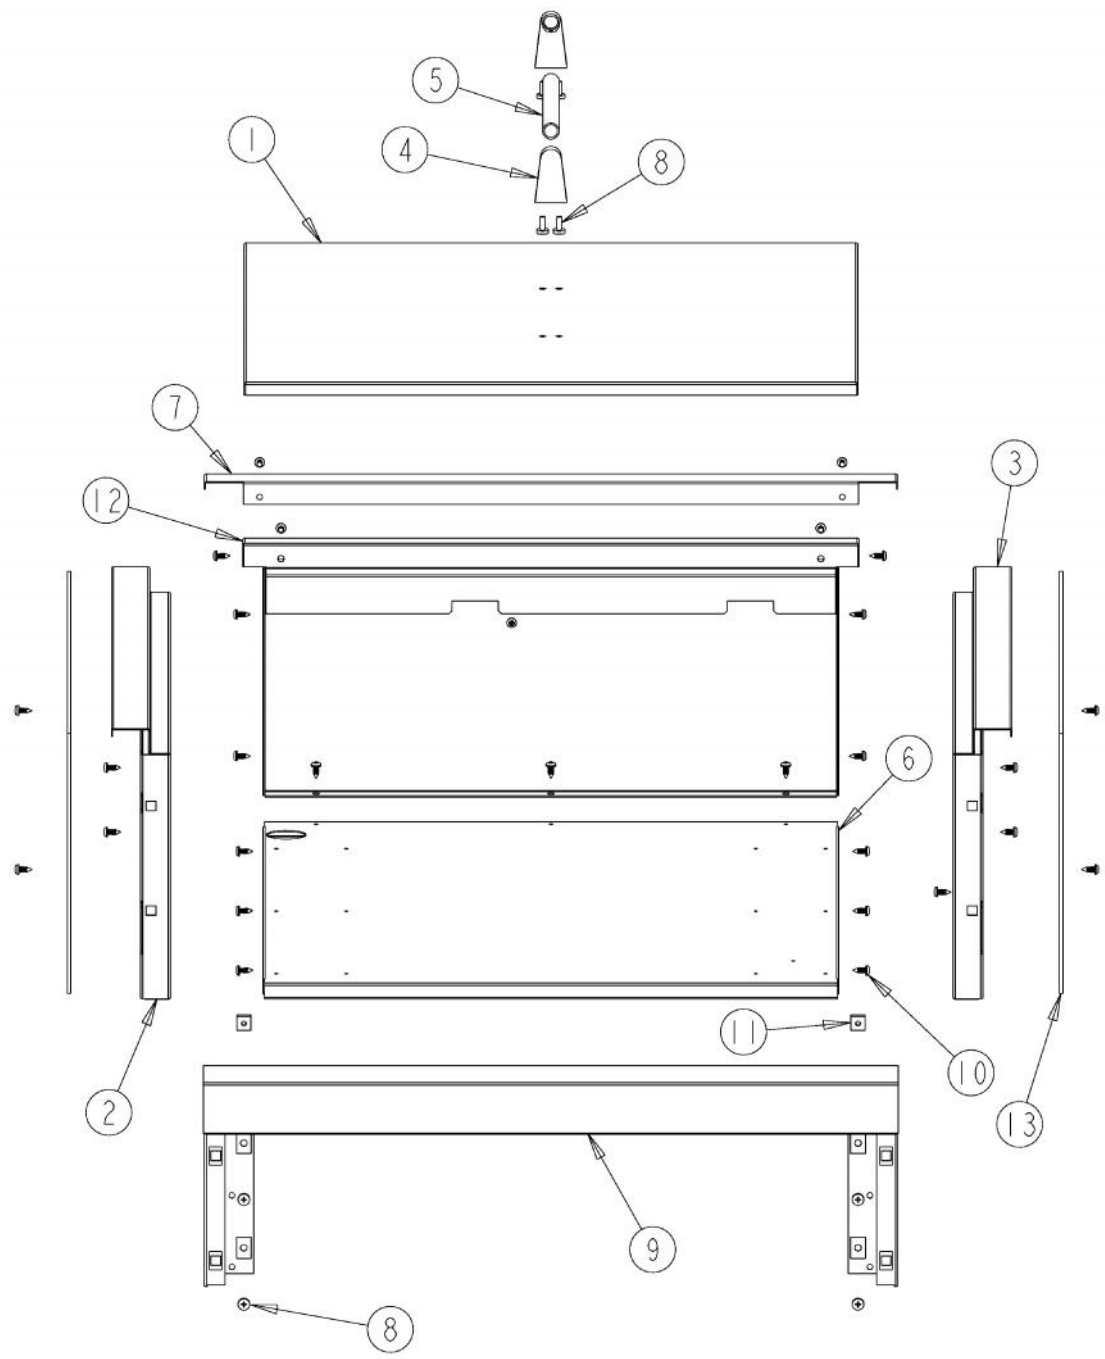

[Find Your VIKING Grill Parts - Select From 210 Models](#)

----- Manual continues below -----

Ref #	Part Number	Qty.	Description
1	B10012231		MANIFOLD COVER
2	B10012232		MANIFOLD COVER
3	B20012222		BRACKET, SPARK MODULE
4	B20013856		VENTURI COVER
5	PD020067		NO.6 X 3/8 PAN PHIL. TEK SS
6	PD010012		VALVE BOLT 1/4-20 UNC-2B 5/16 M.S.
7	PE010142		3 LOGO XBKXXCHROME
	PE010143		3 LOGO BK/BR
8	PD030006		CAPPED WASHER PAL NUT
9	B92013857		CONTROL PANEL (VGIB241T)
10	PA020036		SPARK MODULE
11	PA020045		IGNITOR SWITCH
12	PB010208		BEZEL, CHROME PLATE
	PB010209		BEZEL BRASS
13	PB040167		MALE COUPLER (PHASE 1 GRILL)
14	PB010163		OVEN LIGHT SWITCH KNOB BK
15	PD020056		NO.10-24 X 1/2 PH.TR. M.S. SS
16	PA050125		24 TRUSEAR GRILLER MANIFOLD
17	PD020055		NO.10 X 1/2 PAN PHIL. TEK. SS
18	PD020166		NO.10 X 3/4 PAN PHIL. TEK. XSSX
19	PD030050		10-24 CAGE NUT SS
20	PE050063		SPARKER SWITCH
21	PA010189		OUTDOOR IR GRILL KNOB
22	PA010190		I/R BURNER VALVE (NAT)
	PA010191		SUB TO 003572-000 - I/R BURNER VALVE (LP)

Ref #	Part Number	Qty.	Description
1	B20013858		FRONT GREASE DIVERTER
2	B20013859		REAR GREASE DIVERTER
3	B20013861		BURNER SUPPORT BRACKET
4	B20014948		CENTER HEAT SHIELD
5	B2008939		IR SPARK IGNITOR COVER
6	B2008943		GREASE SCREEN
7	G32012223		IR BURNER ASSY, VGIB
8	B20014921		GREASE DIVERTER
9	B20013860		GRILL BOX FRONT
10	PA060052		GRILL COOKING GRATES
11	PB040176		IGNITER
12	PD020056		NO.10-24 X 1/2 PH.TR. M.S. SS
13	PD020055		NO.10 X 1/2 PAN PHIL. TEK. SS
NI	G4006384		WIRE ASSY (VGBQ-T SERIES) 7 NOT FIELD REPLACEABLE
NI	G4006378		WIRE ASSY (VGBQ-T SERIES) 25
NI	G40012269		GRILL WIRE
NI	G40014949		WIRE ASSEMBLY - 46''''