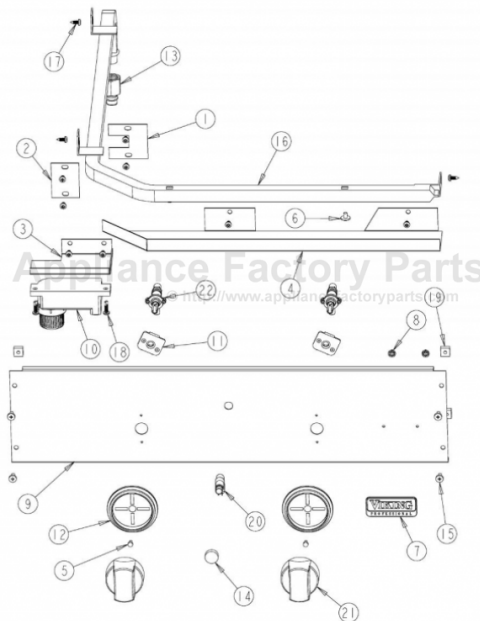

[Find Your VIKING Grill Parts - Select From 210 Models](#)

----- Manual continues below -----

Ref #	Part Number	Qty.	Description
1	B10012231		MANIFOLD COVER
2	B10012232		MANIFOLD COVER
3	B20012222		BRACKET, SPARK MODULE
4	B20013856		VENTURI COVER
5	PD020067		NO.6 X 3/8 PAN PHIL. TEK SS
6	PD010012		VALVE BOLT 1/4-20 UNC-2B 5/16 M.S.
7	PE010142		3 LOGO XBKXXCHROME
	PE010143		3 LOGO BK/BR
8	PD030006		CAPPED WASHER PAL NUT
9	B92013857		CONTROL PANEL (VGIB241T)
10	PA020036		SPARK MODULE
11	PA020045		IGNITOR SWITCH
12	PB010208		BEZEL, CHROME PLATE
	PB010209		BEZEL BRASS
13	PB040167		MALE COUPLER (PHASE 1 GRILL)
14	PB010163		OVEN LIGHT SWITCH KNOB BK
15	PD020056		NO.10-24 X 1/2 PH.TR. M.S. SS
16	PA050125		24 TRUSEAR GRILLER MANIFOLD
17	PD020055		NO.10 X 1/2 PAN PHIL. TEK. SS
18	PD020166		NO.10 X 3/4 PAN PHIL. TEK. XSSX
19	PD030050		10-24 CAGE NUT SS
20	PE050063		SPARKER SWITCH
21	PA010189		OUTDOOR IR GRILL KNOB
22	PA010190		I/R BURNER VALVE (NAT)
	PA010191		SUB TO 003572-000 - I/R BURNER VALVE (LP)

Ref #	Part Number	Qty.	Description
1	B20013858		FRONT GREASE DIVERTER
2	B20013859		REAR GREASE DIVERTER
3	B20013861		BURNER SUPPORT BRACKET
4	B20014948		CENTER HEAT SHIELD
5	B2008939		IR SPARK IGNITOR COVER
6	B2008943		GREASE SCREEN
7	G32012223		IR BURNER ASSY, VGIB
8	B20014921		GREASE DIVERTER
9	B20013860		GRILL BOX FRONT
10	PA060052		GRILL COOKING GRATES
11	PB040176		IGNITER
12	PD020056		NO.10-24 X 1/2 PH.TR. M.S. SS
13	PD020055		NO.10 X 1/2 PAN PHIL. TEK. SS
NI	G4006384		WIRE ASSY (VGBQ-T SERIES) 7 NOT FIELD REPLACEABLE
NI	G4006378		WIRE ASSY (VGBQ-T SERIES) 25
NI	G40012269		GRILL WIRE
NI	G40014949		WIRE ASSEMBLY - 46''''