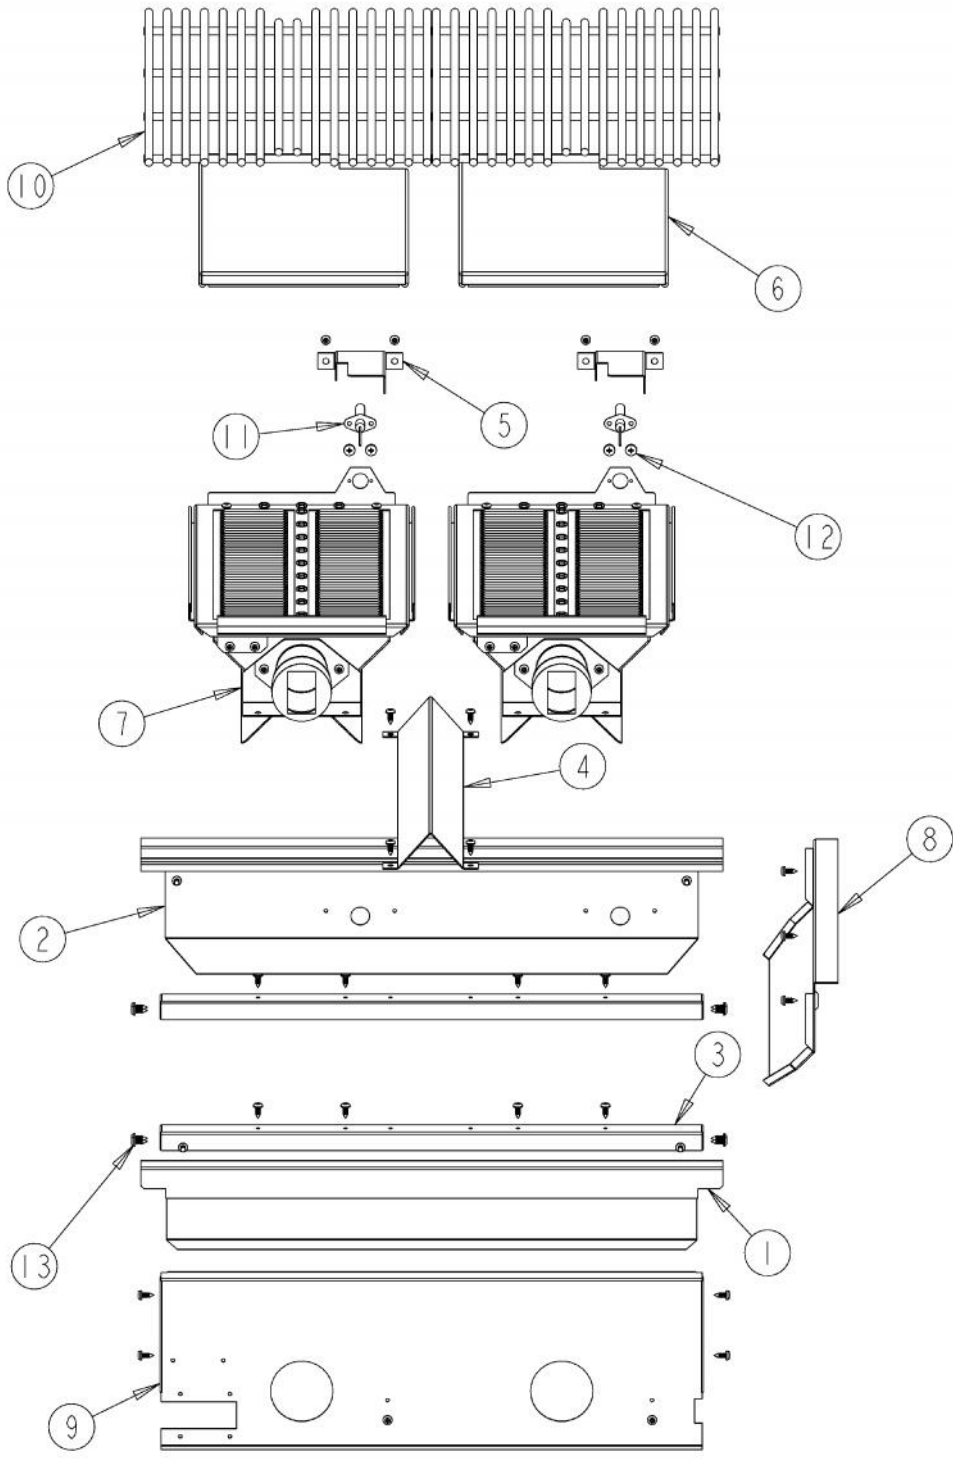

[Find Your VIKING Grill Parts - Select From 210 Models](#)

----- Manual continues below -----

Ref #	Part Number	Qty.	Description
1	B10012231		MANIFOLD COVER
2	B10012232		MANIFOLD COVER
3	B20012222		BRACKET, SPARK MODULE
4	B20013856		VENTURI COVER
5	PD020067		NO.6 X 3/8 PAN PHIL. TEK SS
6	PD010012		VALVE BOLT 1/4-20 UNC-2B 5/16 M.S.
7	PE010142		3 LOGO XBKXXCHROME
	PE010143		3 LOGO BK/BR
8	PD030006		CAPPED WASHER PAL NUT
9	B92013857		CONTROL PANEL (VGIB241T)
10	PA020036		SPARK MODULE
11	PA020045		IGNITOR SWITCH
12	PB010208		BEZEL, CHROME PLATE
	PB010209		BEZEL BRASS
13	PB040167		MALE COUPLER (PHASE 1 GRILL)
14	PB010163		OVEN LIGHT SWITCH KNOB BK
15	PD020056		NO.10-24 X 1/2 PH.TR. M.S. SS
16	PA050125		24 TRUSEAR GRILLER MANIFOLD
17	PD020055		NO.10 X 1/2 PAN PHIL. TEK. SS
18	PD020166		NO.10 X 3/4 PAN PHIL. TEK. XSSX
19	PD030050		10-24 CAGE NUT SS
20	PE050063		SPARKER SWITCH
21	PA010189		OUTDOOR IR GRILL KNOB
22	PA010190		I/R BURNER VALVE (NAT)
	PA010191		SUB TO 003572-000 - I/R BURNER VALVE (LP)

Ref #	Part Number	Qty.	Description
1	B20013858		FRONT GREASE DIVERTER
2	B20013859		REAR GREASE DIVERTER
3	B20013861		BURNER SUPPORT BRACKET
4	B20014948		CENTER HEAT SHIELD
5	B2008939		IR SPARK IGNITOR COVER
6	B2008943		GREASE SCREEN
7	G32012223		IR BURNER ASSY, VGIB
8	B20014921		GREASE DIVERTER
9	B20013860		GRILL BOX FRONT
10	PA060052		GRILL COOKING GRATES
11	PB040176		IGNITER
12	PD020056		NO.10-24 X 1/2 PH.TR. M.S. SS
13	PD020055		NO.10 X 1/2 PAN PHIL. TEK. SS
NI	G4006384		WIRE ASSY (VGBQ-T SERIES) 7 NOT FIELD REPLACEABLE
NI	G4006378		WIRE ASSY (VGBQ-T SERIES) 25
NI	G40012269		GRILL WIRE
NI	G40014949		WIRE ASSEMBLY - 46''''