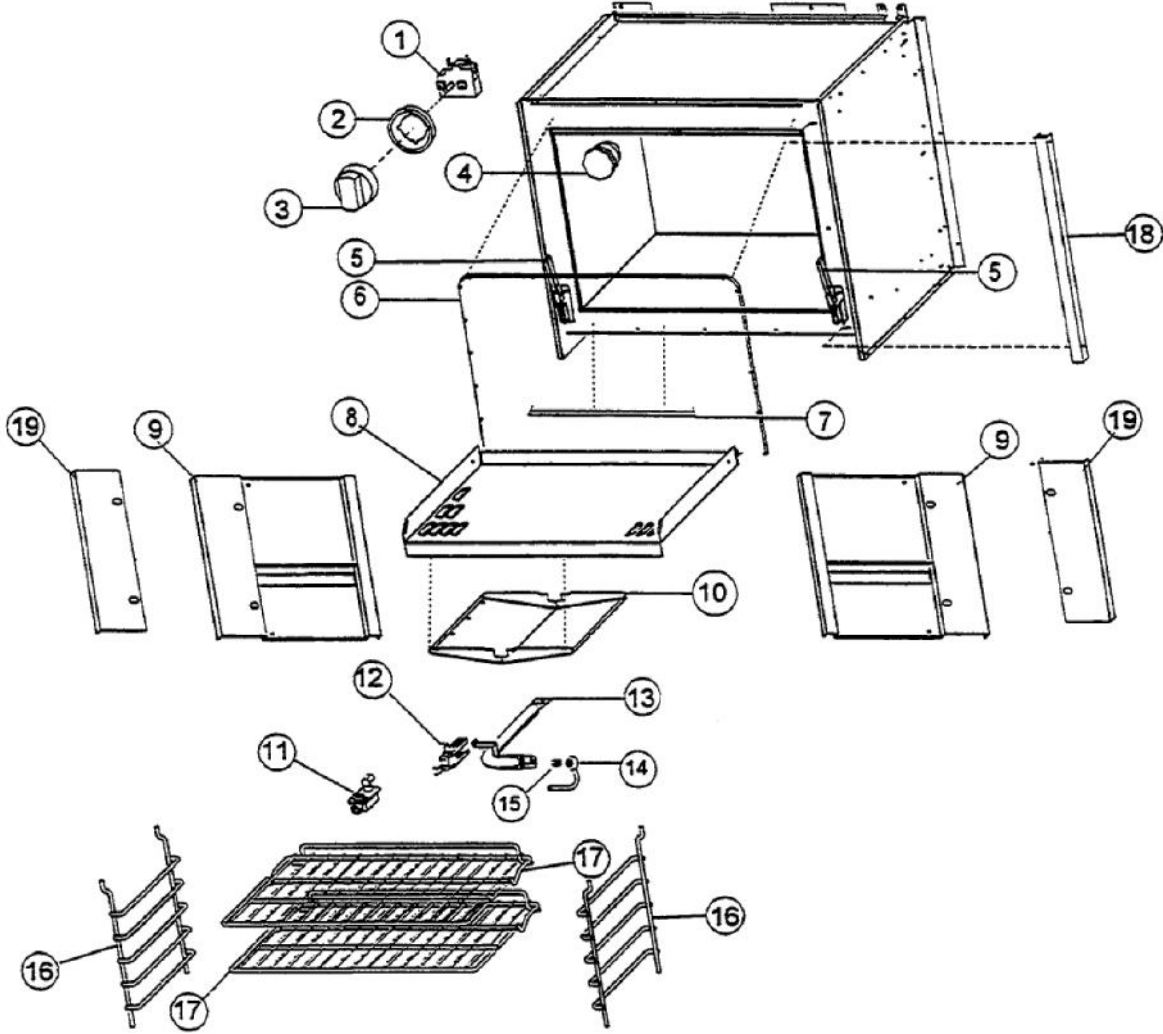

Ref #	Part Number	Qty.	Description
1	PB010035		THERMOSTAT BAKE
2	PB010208		BEZEL, CHROME PLATE
	PB010209		BEZEL BRASS
3	PB010102		THERMOSTAT BAKE KNOB N/S XWHX (AFTER 1/95)
	PB010101		THERMOSTAT BAKE KNOB N/S XBKX (AFTER 1/95)
	PB010095		THERMOSTAT KNOB, BK (BEFORE 1/95) (BEFORE 1/95)
	PB010096		T/STAT BAKE KNOB-XWHX-VGRC-(VELOX) (BEFORE 1/95)
4	PE050009		OVEN LIGHT SOCKET - 36 BUILT-IN
5	PC020003		HINGE ASSY (BLUE)
6	PB070035		OVEN DR GASKET LH (VGSS48)
7	PB070001		OVEN DR SEAL - SIDE
8	G9101956		SUB TO G3204255 BTM PAN ASSY
9	E9101374		I/S OVEN LINER (VGSC/VGSS)
10	A2001220		OVEN BTM HEAT SHIELD LH 48
11	PB010083		SINGLE THERMAL VALVE LH (OVEN)
12	PB040001		IGNITOR - (ALL RANGES)
13	PB050014		OVEN BURNER LH- AFTER 4-1-94
	G50013899		LH OVEN BAKE BURNER SERVICE KIT BEFORE 4-1-94
14	PB020035		TUBING-VGRC48-LH BAKE BURNER
15	PB040055		COMP NUT (1/4) E.C. NO.18-000-004-28
	PB040036		ORIFICE HOOD-NO.57 (LP)
16	PB060030		RACK SUPT REPL PB060010
17	PB060016		SUB TO PB060040 - OVEN RACK LH
18	B2001974		CENTER TRIM (VGSS480)
	C9001974AL		CENTER TRIM XALX (VGSS480)
	C9001974BK		CENTER TRIM XBKX (VGSS480)
	C9001974BU		CENTER TRIM XBUX (VGIC48)
	C9001974FG		CENTER TRIM XFGX (VGIC48)
	C9001974PL		CENTER TIRM XPLX (VGIC48)
	C9001974VB		CENTER TRIM XVBX (VGIC48)
	C9001974WH		CENTER TRIM XWHX (VGSS480)
19	E9101355		OVEN LINER HINGE COVER (VGSC/VGSS)
NI	PB020050		SHUTOFF-SINGLE/DUAL VALVE (SS48/36)