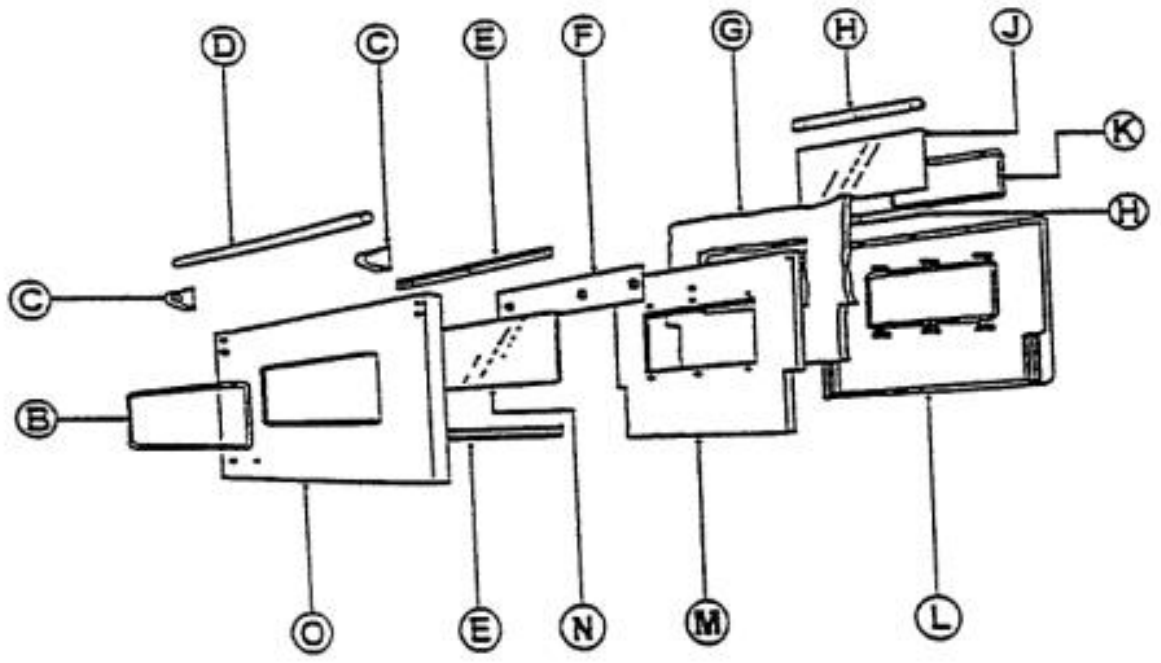

Ref #	Part Number	Qty.	Description
1	PB010035		THERMOSTAT BAKE
2	PB010208		BEZEL, CHROME PLATE
	PB010209		BEZEL BRASS
3	PB010102		THERMOSTAT BAKE KNOB N/S XWHX (AFTER 1/95)
	PB010101		THERMOSTAT BAKE KNOB N/S XBKX (AFTER 1/95)
	PB010095		THERMOSTAT KNOB, BK (BEFORE 1/95) (BEFORE 1/95)
	PB010096		T/STAT BAKE KNOB-XWHX-VGRC-(VELOX) (BEFORE 1/95)
4	PE050009		OVEN LIGHT SOCKET - 36 BUILT-IN
5	PC020003		HINGE ASSY (BLUE)
6	PB070035		OVEN DR GASKET LH (VGSS48)
7	PB070001		OVEN DR SEAL - SIDE
8	G9101956		SUB TO G3204255 BTM PAN ASSY
9	E9101374		I/S OVEN LINER (VGSC/VGSS)
10	A2001220		OVEN BTM HEAT SHIELD LH 48
11	PB010083		SINGLE THERMAL VALVE LH (OVEN)
12	PB040001		IGNITOR - (ALL RANGES)
13	PB050014		OVEN BURNER LH- AFTER 4-1-94
	G50013899		LH OVEN BAKE BURNER SERVICE KIT BEFORE 4-1-94
14	PB020035		TUBING-VGRC48-LH BAKE BURNER
15	PB040055		COMP NUT (1/4) E.C. NO.18-000-004-28
	PB040036		ORIFICE HOOD-NO.57 (LP)
16	PB060030		RACK SUPT REPL PB060010
17	PB060016		SUB TO PB060040 - OVEN RACK LH
18	B2001974		CENTER TRIM (VGSS480)
	C9001974AL		CENTER TRIM XALX (VGSS480)
	C9001974BK		CENTER TRIM XBKX (VGSS480)
	C9001974BU		CENTER TRIM XBUX (VGIC48)
	C9001974FG		CENTER TRIM XFGX (VGIC48)
	C9001974PL		CENTER TIRM XPLX (VGIC48)
	C9001974VB		CENTER TRIM XVBX (VGIC48)
	C9001974WH		CENTER TRIM XWHX (VGSS480)
19	E9101355		OVEN LINER HINGE COVER (VGSC/VGSS)
NI	PB020050		SHUTOFF-SINGLE/DUAL VALVE (SS48/36)