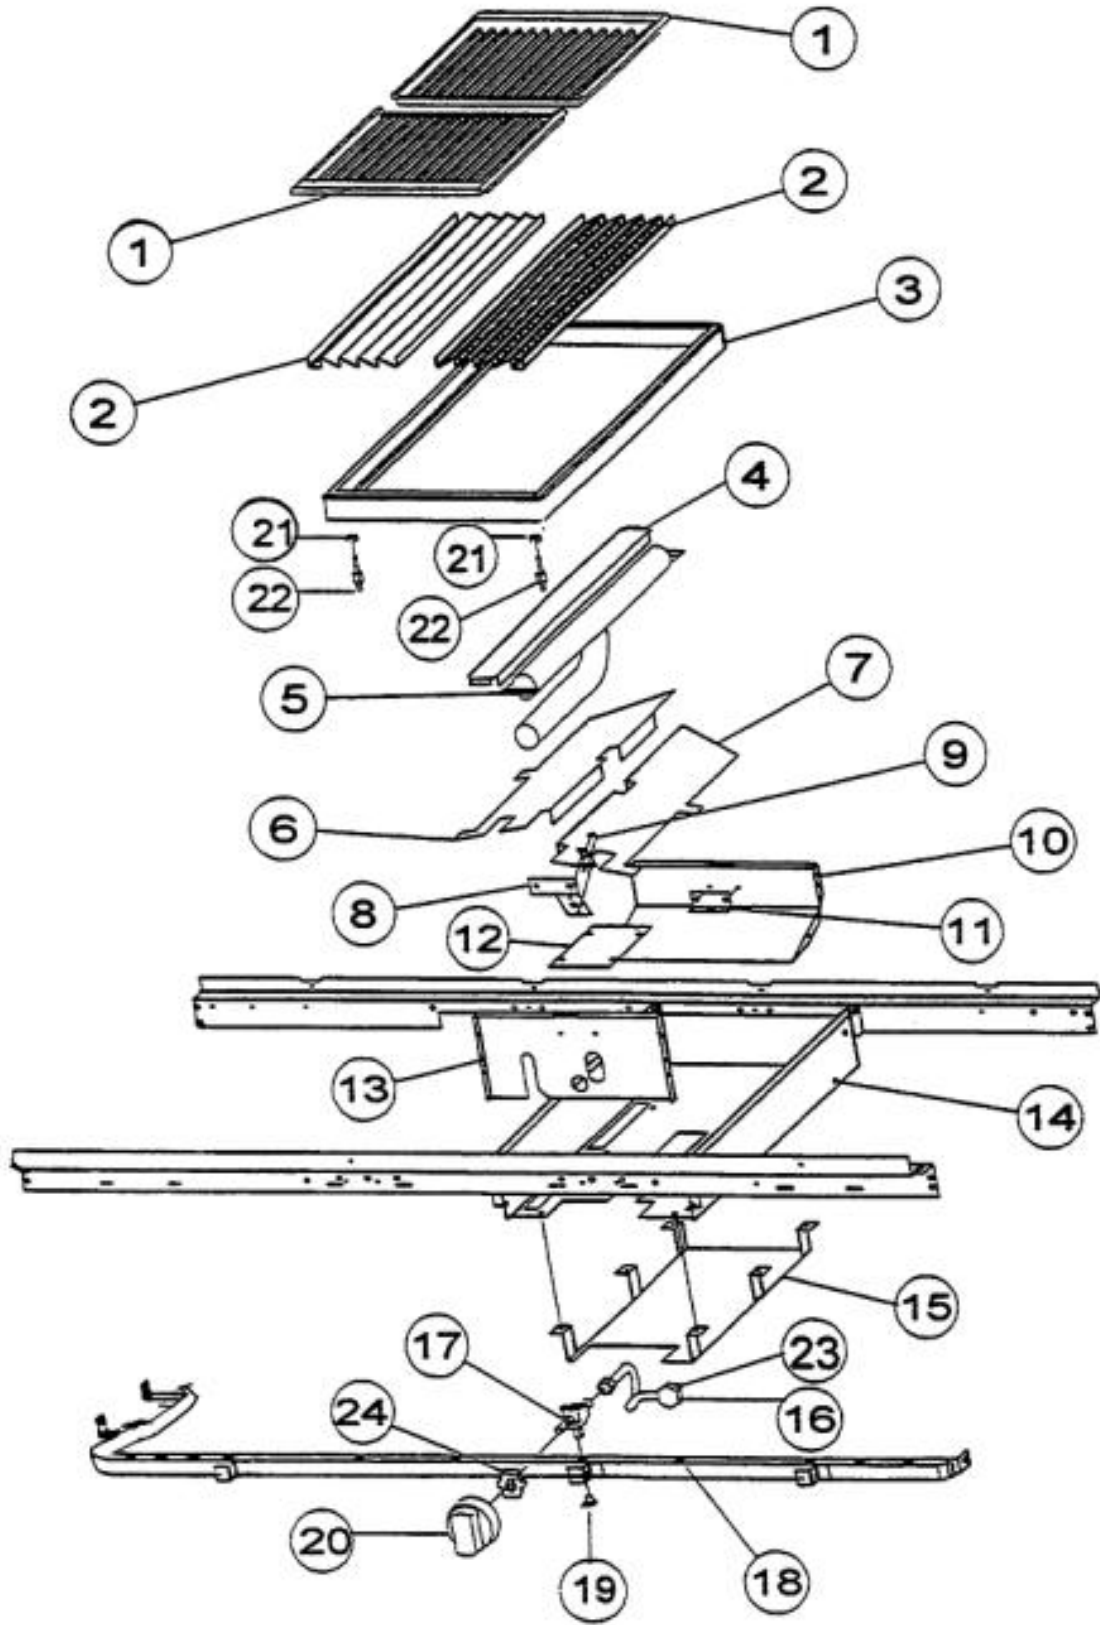

Ref #	Part Number	Qty.	Description
1	PA060028 PA060029		GRILL GRATE - BK GRILL GRATE - GR
2	E9101130BK		GRILL SMOKE GENERATOR
3	G9101182AL G9101182BK G9101182FG G9101182PL G9101182VB G9101182WH		GRILL GRATE SUPT (VGRT) XALX GRILL GRATE SUPT (VGRT) XBKX GRILL GRATE SUPT (VGRT) XFGX GRILL GRATE SUPT (VGRT) XPLX GRILL GRATE SUPT (VGRT) XVBX GRILL GRATE SUPT (VGRT) XWHX
4	B2001140		GRILL FLAME SHIELD (VGRT)
5	PB050077		GRILL BURNER
6	B2001856		GRILL HEAT DEFLECTOR-LH (VGRC60)
7	B2001857		GRILL HEAT DEFLECTOR-RH (VGRC60)
8	A2001633		GRILL FRONT SPARKER BRKT (VGRC)
9	PA020014		SPARK IGNITOR
10	A2001855		GRILL BACK - (VGRC605)
11	A2001132		REAR GRILL BURNER BRKT (VGRT)
12	A1001862		GRILL VENTURI COVER (VGRC605)
13	A2001631		GRILL BOX FRONT (VGRC)
14	A2001852		GRILL BOX - (VGRC605)
15	A2001863		GRILL BTM SHIELD (VGRC605)
16	PB020025		TUBING-GRILL (REVISED) REP PB020021
17	PA010043		GRILL VALVE (VGIS)
18	PA050115		UNIVERSAL 48 MANIFOLD
19	PD010012		VALVE BOLT 1/4-20 UNC-2B 5/16 M.S.
20	PA010041 PA010042		TOP GRILL KNOB XBKX (VGSS) (N/STYLE) TOP GRILL KNOB XWHX (VGSS) (N/STYLE)
21	PD030012		6-32 HEX NUT
22	PD010017		BALL STUD (VGRT)
23	PB040061 PB040062		ORIFICE HOOD - NO.48 ORIFICE HOOD-NO.56
24	PA020011		SPARK IGN SWITCH REPL PA020012