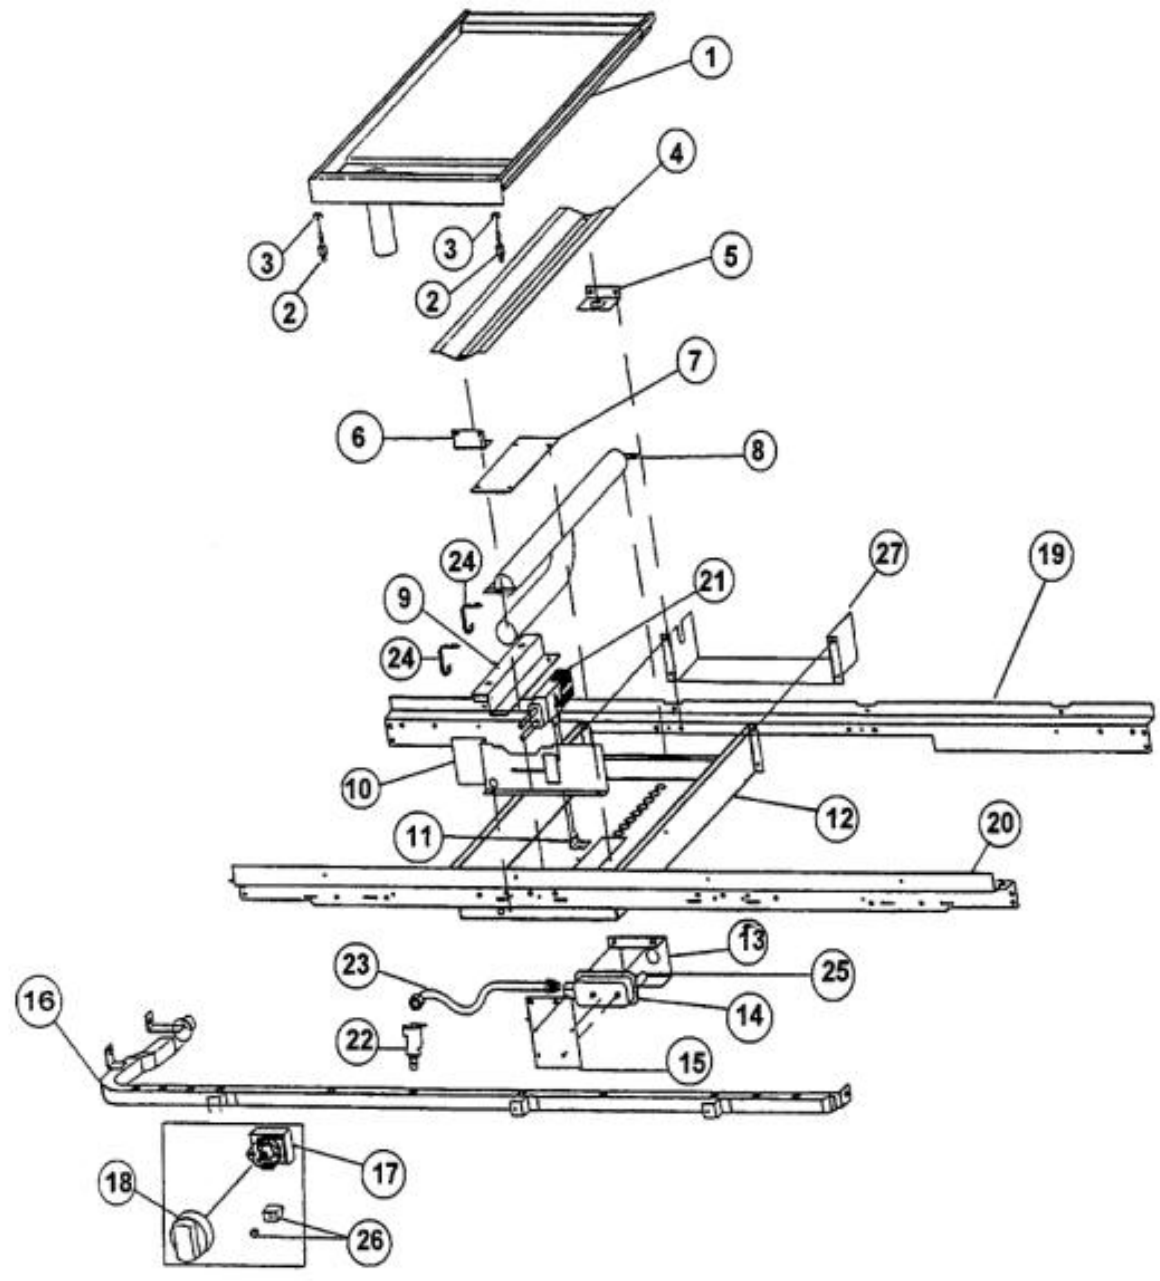

Ref #	Part Number	Qty.	Description
1	PA020014		SPARK IGNITOR
2	PA080036		TOP BURNER REAR REPL PA080008
3	PA080037		TOP BURNER FRONT REPL PA080007
4	A2001112		BURNER SUPT (VGRT)
5	A2001147		GRATE SUPT ANGLE (VGRT)
6	A2002073		SPARK MODULE BRKT (VGSS480)
7	PA020016		SPARK MODULE (BEFORE SERIAL NO. R11079714480)
	PA020041		TYTRONICS 0+4 SPARK MODULE (AFTER SERIAL NO. R11079714480)
8	A2001620		SPARK MODULE COVER (VGRC)
9	PD040005		SNAP BUSHING - 7/8
10	PA070001		PRESSURE REGULATOR (NAT.)
11	A1001138		MANIFOLD BRKT
12	PA050115		UNIVERSAL 48 MANIFOLD
13	PA010003		SUB TO 003556-000 - TOP BURNER VALVE (BEFORE SERIAL NO. R11079714480)
	003519-000		PA010024 VALVE AND BOLT KIT (BEFORE 08/09/02)
	G50012678		TOP BURNER VALVE KIT (BRASS VALVE REPLACEMENT) (BETWEEN 08/09/02 & 02/23/05)
	PA010157		SUB TO 003515-000 - RANGE TOP BURNER VALVE (AFTER 02/23/05)
14	PD010012		VALVE BOLT 1/4-20 UNC-2B 5/16 M.S.
15	PA020011		SPARK IGN SWITCH REPL PA020012 (BEFORE SERIAL NO. R11079714480)
NI	PA020015		SPARK IGNITION SWITCH (AFTER SERIAL NO. R11079714480)
16	PB030002		SUB TO 003862-000 - SHUTOFF VALVE (BEFORE 2/23/05)
	PB030007		SHUT OFF VALVE (AFTER 2/23/05)
17	PB040034		ORIFICE HOOD-NO.50 (NAT)
	PB040036		ORIFICE HOOD-NO.57 (LP)
18	PB010083		SINGLE THERMAL VALVE LH (OVEN)
19	PE070070		DISCONNECT BLOCK XALX 770020-1
20	PE070071		DISCONNECT BLOCK XALX 770027-1
21	PE070128		SUPPLY CORD (VGRT/SC/SS/RC)
22	A2002377		REAR BURNER SUPT (VGSS48)
23	A2001104		FRONT SUPT (48)
24	PK000008		DRIP TRAY GUIDE - RH
25	PK000007		DRIP TRAY GUIDE - LH (VGRT)
NI	G4001330		SPARK IGNITOR WIRE ASSY (10)
NI	G4001593		SPARK MODULE-TOP BRNR SPARKER (16)
NI	G4001688		SPARK MODULE-TOP BRNR SPARKER (52)