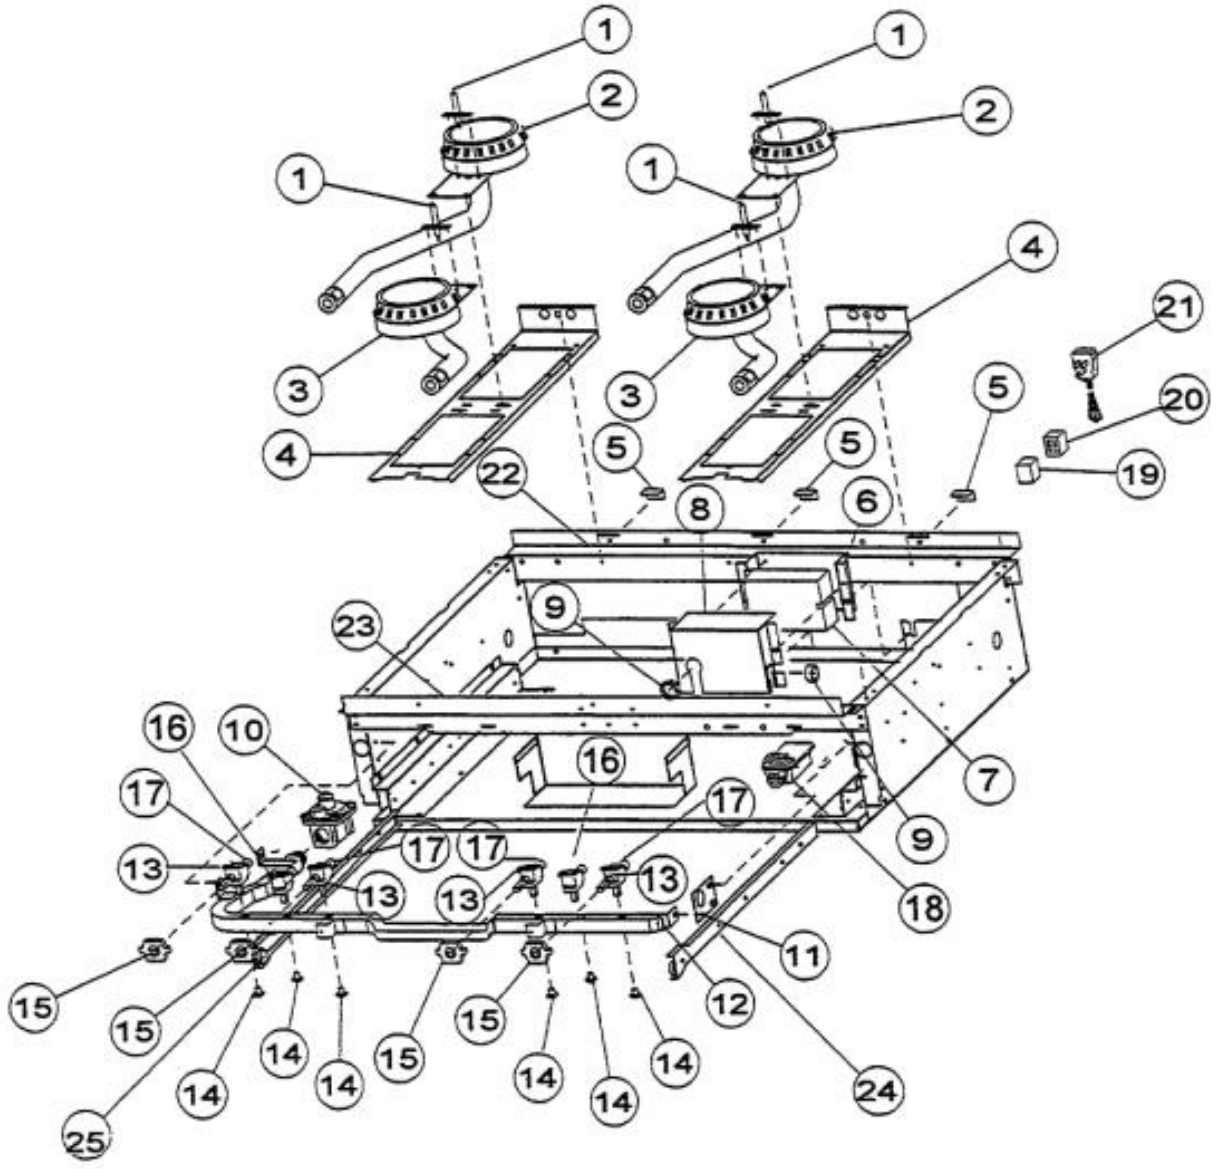

Ref #	Part Number	Qty.	Description
1	PA020014		SPARK IGNITOR
2	PA080036		TOP BURNER REAR REPL PA080008
3	PA080037		TOP BURNER FRONT REPL PA080007
4	A2001112		BURNER SUPT (VGRT)
5	A2001147		GRATE SUPT ANGLE (VGRT)
6	A2002073		SPARK MODULE BRKT (VGSS480)
7	PA020016		SPARK MODULE (BEFORE SERIAL NO. R11079714480)
	PA020041		TYTRONICS 0+4 SPARK MODULE (AFTER SERIAL NO. R11079714480)
8	A2001620		SPARK MODULE COVER (VGRC)
9	PD040005		SNAP BUSHING - 7/8
10	PA070001		PRESSURE REGULATOR (NAT.)
11	A1001138		MANIFOLD BRKT
12	PA050115		UNIVERSAL 48 MANIFOLD
13	PA010003		SUB TO 003556-000 - TOP BURNER VALVE (BEFORE SERIAL NO. R11079714480)
	003519-000		PA010024 VALVE AND BOLT KIT (BEFORE 08/09/02)
	G50012678		TOP BURNER VALVE KIT (BRASS VALVE REPLACEMENT) (BETWEEN 08/09/02 & 02/23/05)
	PA010157		SUB TO 003515-000 - RANGE TOP BURNER VALVE (AFTER 02/23/05)
14	PD010012		VALVE BOLT 1/4-20 UNC-2B 5/16 M.S.
15	PA020011		SPARK IGN SWITCH REPL PA020012 (BEFORE SERIAL NO. R11079714480)
NI	PA020015		SPARK IGNITION SWITCH (AFTER SERIAL NO. R11079714480)
16	PB030002		SUB TO 003862-000 - SHUTOFF VALVE (BEFORE 2/23/05)
	PB030007		SHUT OFF VALVE (AFTER 2/23/05)
17	PB040034		ORIFICE HOOD-NO.50 (NAT)
	PB040036		ORIFICE HOOD-NO.57 (LP)
18	PB010083		SINGLE THERMAL VALVE LH (OVEN)
19	PE070070		DISCONNECT BLOCK XALX 770020-1
20	PE070071		DISCONNECT BLOCK XALX 770027-1
21	PE070128		SUPPLY CORD (VGRT/SC/SS/RC)
22	A2002377		REAR BURNER SUPT (VGSS48)
23	A2001104		FRONT SUPT (48)
24	PK000008		DRIP TRAY GUIDE - RH
25	PK000007		DRIP TRAY GUIDE - LH (VGRT)
NI	G4001330		SPARK IGNITOR WIRE ASSY (10)
NI	G4001593		SPARK MODULE-TOP BRNR SPARKER (16)
NI	G4001688		SPARK MODULE-TOP BRNR SPARKER (52)