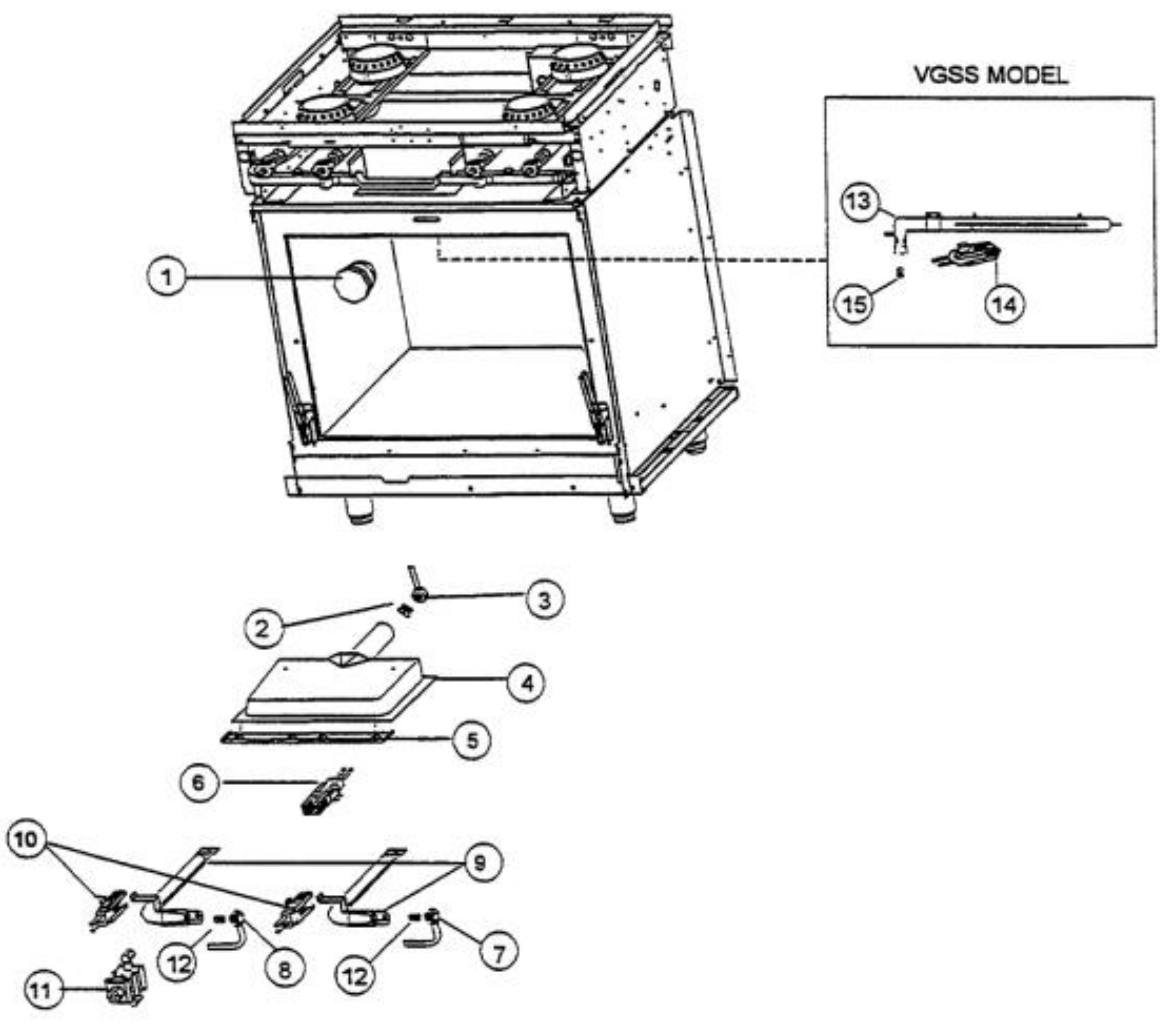

Ref #	Part Number	Qty.	Description
1	PE050009		OVEN LIGHT SOCKET - 36 BUILT-IN
2	PB040040		ORIFICE-IR BURNER (VGSC)
	PB040027		IR BUR.SPUD ORF. - NO.56 LP
3	PB020061		TUBING - BROIL-SAFETY VALVE(VGIS48)
NI	PD030018		PALNUT - 3/4-16
4	G3001876		IR BURNER ASSY (VGSC/RC) N/S
5	B2001448		IR BROIL SUPT (FRONT)
	B2002261		FRONT I/R BROILER SUPPORT BRACKET
6	PB040001		IGNITOR - (ALL RANGES)
7	PB020023		BAKE BURNER TUBE RH OVEN
8	PB020022		BAKE BURNER TUBE LH OVEN
9	PB050012		OVEN BURNER REPL PB050009
10	PB040001		IGNITOR - (ALL RANGES)
11	PB010084		DUAL THERMAL BI-MTL GAS CTRL VALVE
12	PB040034		ORIFICE HOOD-NO.50 (NAT)
	PB040036		ORIFICE HOOD-NO.57 (LP)
13	PB050011		BROIL BURNER (VGSS)
14	PB040001		IGNITOR - (ALL RANGES)
15	PB040034		ORIFICE HOOD-NO.50 (NAT)
	PB040036		ORIFICE HOOD-NO.57 (LP)
NI	E9101452		FLAME SPREADER 30 (VGSS)
NI	PB020049		BROIL TUBING - (VGSS480)
NI	PB020051		OVEN TUBING (IS/SS) - 4GQ,6G
NI	PB020052		SHUTOFF-DUAL THERMAL (VGSS480-6Q)