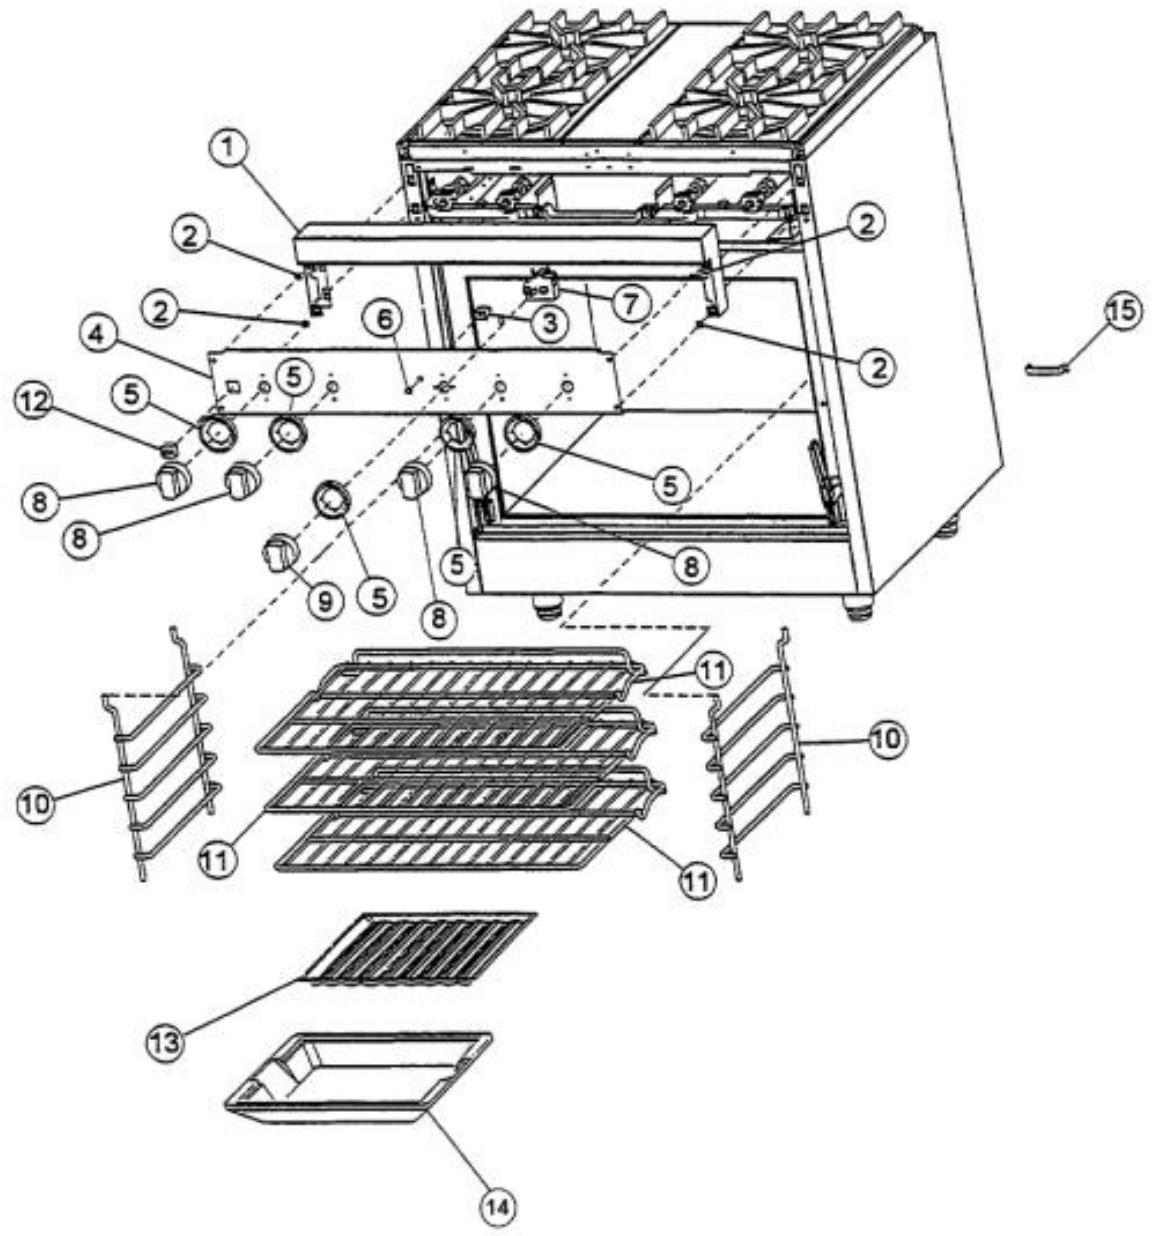

Ref #	Part Number	Qty.	Description
1	G3001584		LANDING LGD 48
2	PD030050		10-24 CAGE NUT SS
3	PE050024		OVEN IND. LIGHT (LIGHT HOUSING)
4	B9202554		CTRL PAN- (VGIS480-6G)XSLK SCRX
	B9202555		CTRL PAN- (VGIS480-6Q)XSLK SCRX
	B9202553		CTRL PAN- (VGIS480-4GQ)XSLK SCRX
5	PB010208		BEZEL, CHROME PLATE
	PB010209		BEZEL BRASS
6	PE050023		OVEN IND. LIGHT (LENS & BEZEL)
7	PB010036		THERMOSTAT BAKE/BROIL
8	PA010037		TOP BURNER KNOB XBKX (VGSS) (N/STYL (BEFORE SERIAL NO. R1107971448)
	PA010038		TOP BURNER KNOB XWHX (VGSS) (N/STYL (BEFORE SERIAL NO. R1107971448)
	PA010034		TOP BURNER KNOB-XBKX (NEW STYLE) (BEFORE 08/09/02) IF ORIGINAL VALVE HAS NEVER BEEN R...
	PA010035		BURNER KNOB-WH NS REPL PA010028 (BEFORE 08/09/02) IF ORIGINAL VALVE HAS NEVER BEEN R...
	PB010206		VGSC,VGRC,VGRT TOP BURNER KNOB(BK) (AFTER 08/09/02 - OR IF ORIGINAL VALVE HAS BEEN REPLA...
	PB010207		VGSC,VGRC,VGRT TOP BURNER KNOB(WH) (AFTER 08/09/02 - OR IF ORIGINAL VALVE HAS BEEN REPLA...
9	PB010099		T/STAT B/B KNOB BK REPL PB010039BKX (AFTER 1/95)
	PB010100		THERMOSTAT BAKE/BROIL KNOB XWHX N/S (AFTER 1/95)
	PB010091		T/STAT BK/BRL KNBXBKXREP PB010016 (BEFORE 1/95)
	PB010092		T/STAT BAK/BROL KNBXWHX-SC/RC-(VLOX (BEFORE 1/95)
10	PB060030		RACK SUPT REPL PB060010
11	PB060011		OVEN RACK (RH OVEN)
12	PE050016		OVEN LIGHT SWITCH - XBKX (WES-GAR)
	PE050017		OVEN LIGHT SWITCH - XWHX (WES-GAR)
13	PB080003		BROILER PAN TRAY (KRA2)
14	PB080002		BROILER PAN
15	A2002654		ANTI-TIP DEVICE (VDSC)