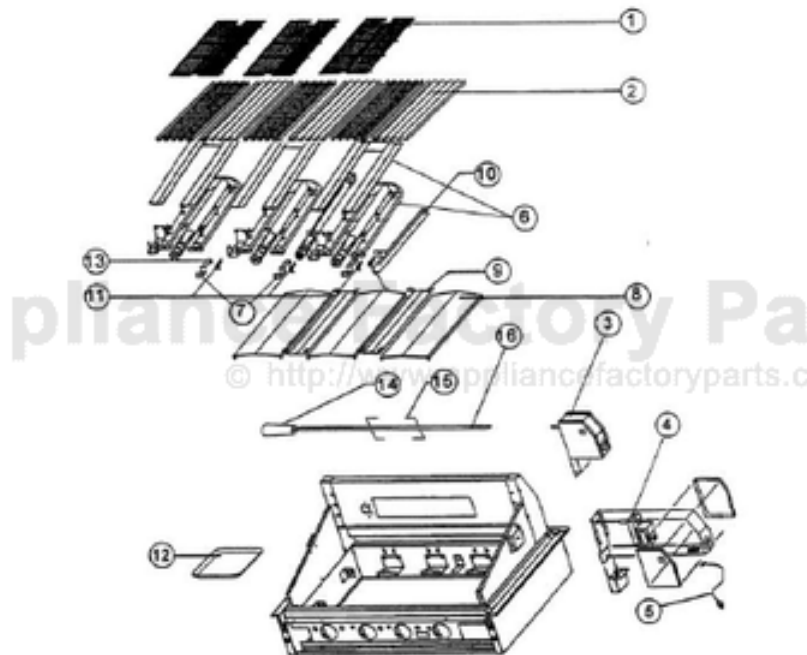

# VIKING VGBQ4103R\_2 Owner's Manual

[Shop genuine replacement parts for VIKING  
VGBQ4103R\\_2](#)

[Find Your VIKING Grill Parts - Select From 210 Models](#)

----- Manual continues below -----

Ref #	Part Number	Qty.	Description
1	PB060028		GRILL GRATES
2	E9103271		SUB TO B2007409
3	G3203346		ROTIS ASSY S
4	PE070184		ROTISSERIE MOTOR
5	PE070189		ELECTRICAL SUPPLY CORD - BBQ GRILL
6	G5004548		SS BURNER KIT REP PA080035
7	B2003273		IGNITOR COVERS (VGBQ)
8	B2003270		BURNER DRIP SHIELD (VGBQ)
9	B2003791		CENTER SHIELD (VGBQ)
10	PB050054		SMOKER BURNER - 36/48 BBQ GRILL
11	PB040123		1/8 NPT FEMALE TO 3/8 CC COUPLING
12	PB080002		BROILER PAN
13	B2003546		IGNITOR COVER LH (VGBQ)
14	PE030039		SPIT HANDLE (ROT. BBQ GRILL)
15	PB060058		SPIT FORK
16	PB060031		SPIT ROD

Ref #	Part Number	Qty.	Description
49	G4003385		WIRING I/R BURNER 60
50	PB040146		1/2 X 3/8 FLARE ADAPTER (VGBQ)
51	PB020227		HIGH PRESSURE LP HOSE
52	PA070007		LP TANK REGULATOR (VGBQ)
53	N/A		L.P. TANK
54	PA010066		ROTIS VALVE (NAT.) (VGBQ)
	PA010067		ROTIS VALVE (LP) (VGBQ)
55	PB040078		ORIFICE HOOD-NO.44 (NAT.)
	PB040068		ORIFICE HOOD-NO.55 (LP)
56	PB040129		FTG.-ELBOW, 1/8NPT-5/16C.C.
57	F2003505		TUBING - SAFETY VALVE TO I/R ORIFICE
No.	PB040123		1/8 NPT FEMALE TO 3/8 CC COUPLING
No.	PB020096		48 5/16 S.S. FLEX TUBING REPL F2003505