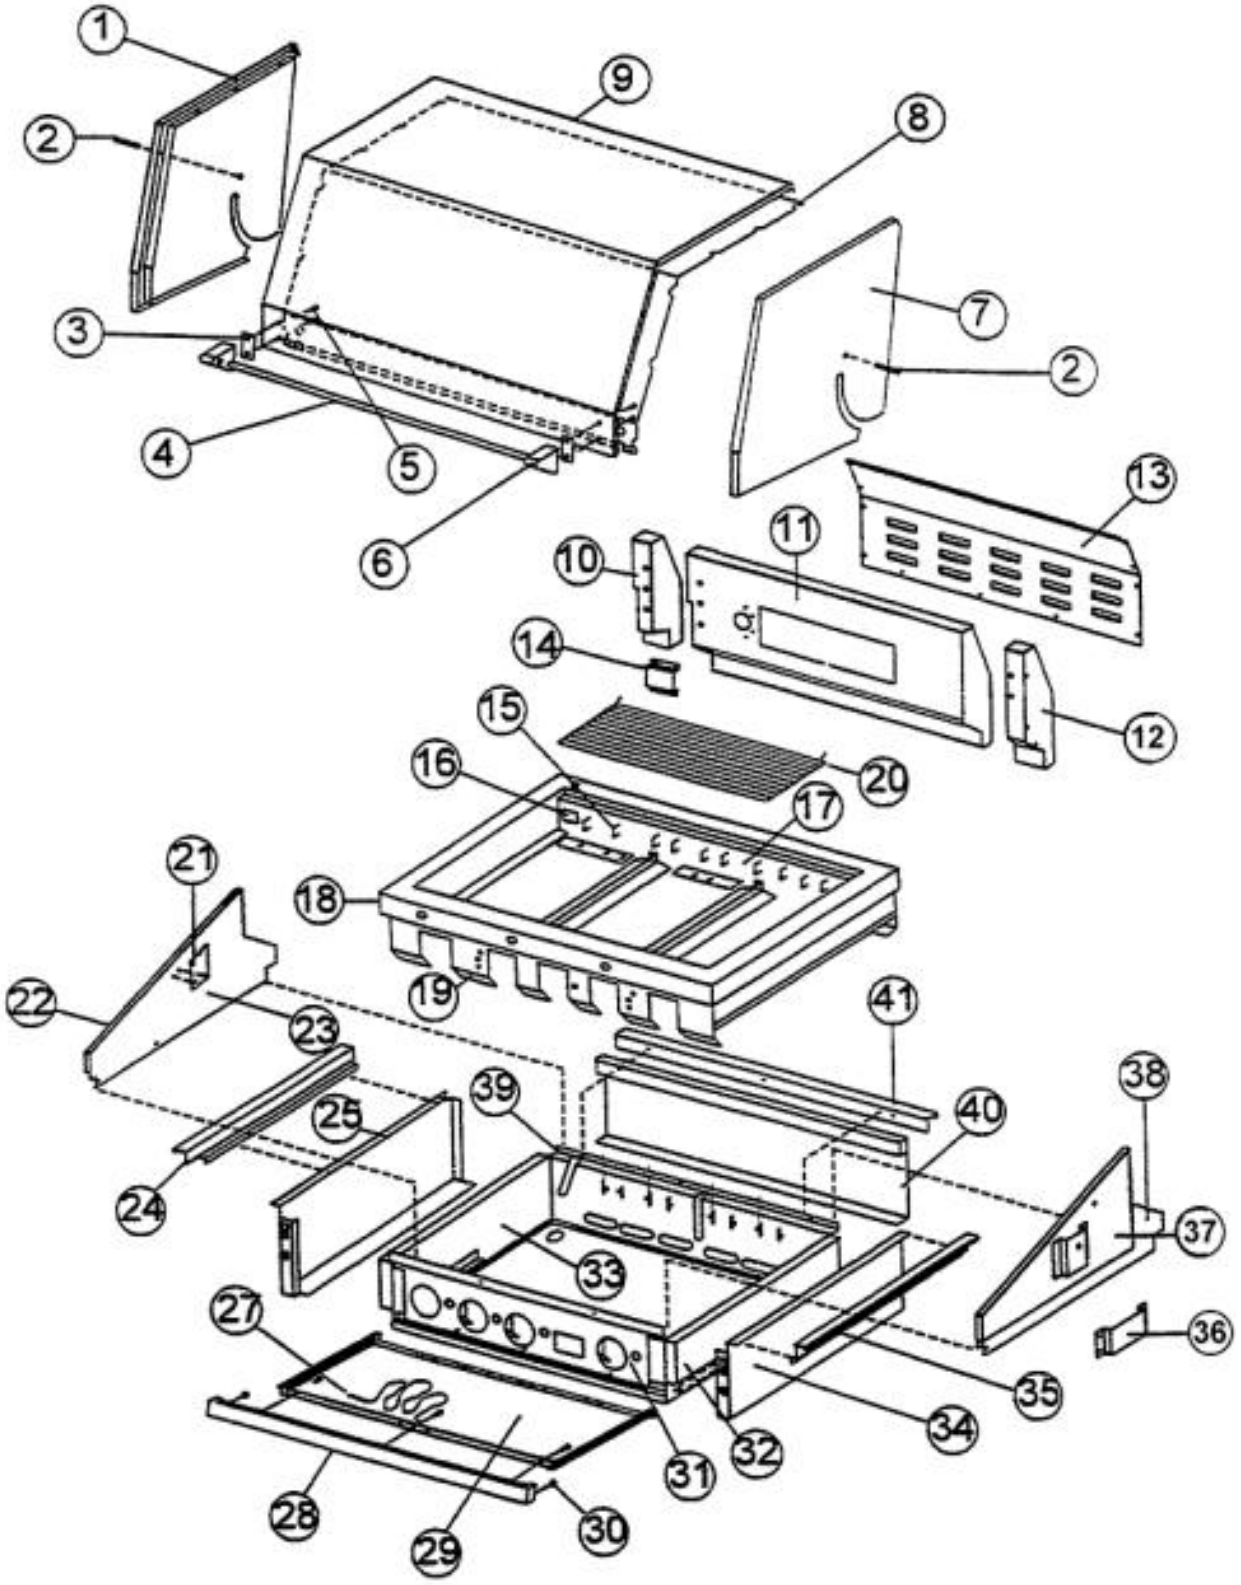

Ref #	Part Number	Qty.	Description
1	PB060028		GRILL GRATES
2	E9103271		SUB TO B2007409
3	G3203346		ROTIS ASSY S
4	PE070184		ROTISSERIE MOTOR
5	PE070189		ELECTRICAL SUPPLY CORD - BBQ GRILL
6	G5004548		SS BURNER KIT REP PA080035
7	B2003273		IGNITOR COVERS (VGBQ)
8	B2003270		BURNER DRIP SHIELD (VGBQ)
9	B2003791		CENTER SHIELD (VGBQ)
10	PB050054		SMOKER BURNER - 36/48 BBQ GRILL
11	PB040123		1/8 NPT FEMALE TO 3/8 CC COUPLING
12	PB080002		BROILER PAN
13	B2003546		IGNITOR COVER LH (VGBQ)
14	PE030039		SPIT HANDLE (ROT. BBQ GRILL)
15	PB060058		SPIT FORK
16	PB060031		SPIT ROD

Ref #	Part Number	Qty.	Description
49	G4003385		WIRING I/R BURNER 60
50	PB040146		1/2 X 3/8 FLARE ADAPTER (VGBQ)
51	PB020227		HIGH PRESSURE LP HOSE
52	PA070007		LP TANK REGULATOR (VGBQ)
53	N/A		L.P. TANK
54	PA010066		ROTIS VALVE (NAT.) (VGBQ)
	PA010067		ROTIS VALVE (LP) (VGBQ)
55	PB040078		ORIFICE HOOD-NO.44 (NAT.)
	PB040068		ORIFICE HOOD-NO.55 (LP)
56	PB040129		FTG.-ELBOW, 1/8NPT-5/16C.C.
57	F2003505		TUBING - SAFETY VALVE TO I/R ORIFICE
No.	PB040123		1/8 NPT FEMALE TO 3/8 CC COUPLING
No.	PB020096		48 5/16 S.S. FLEX TUBING REPL F2003505