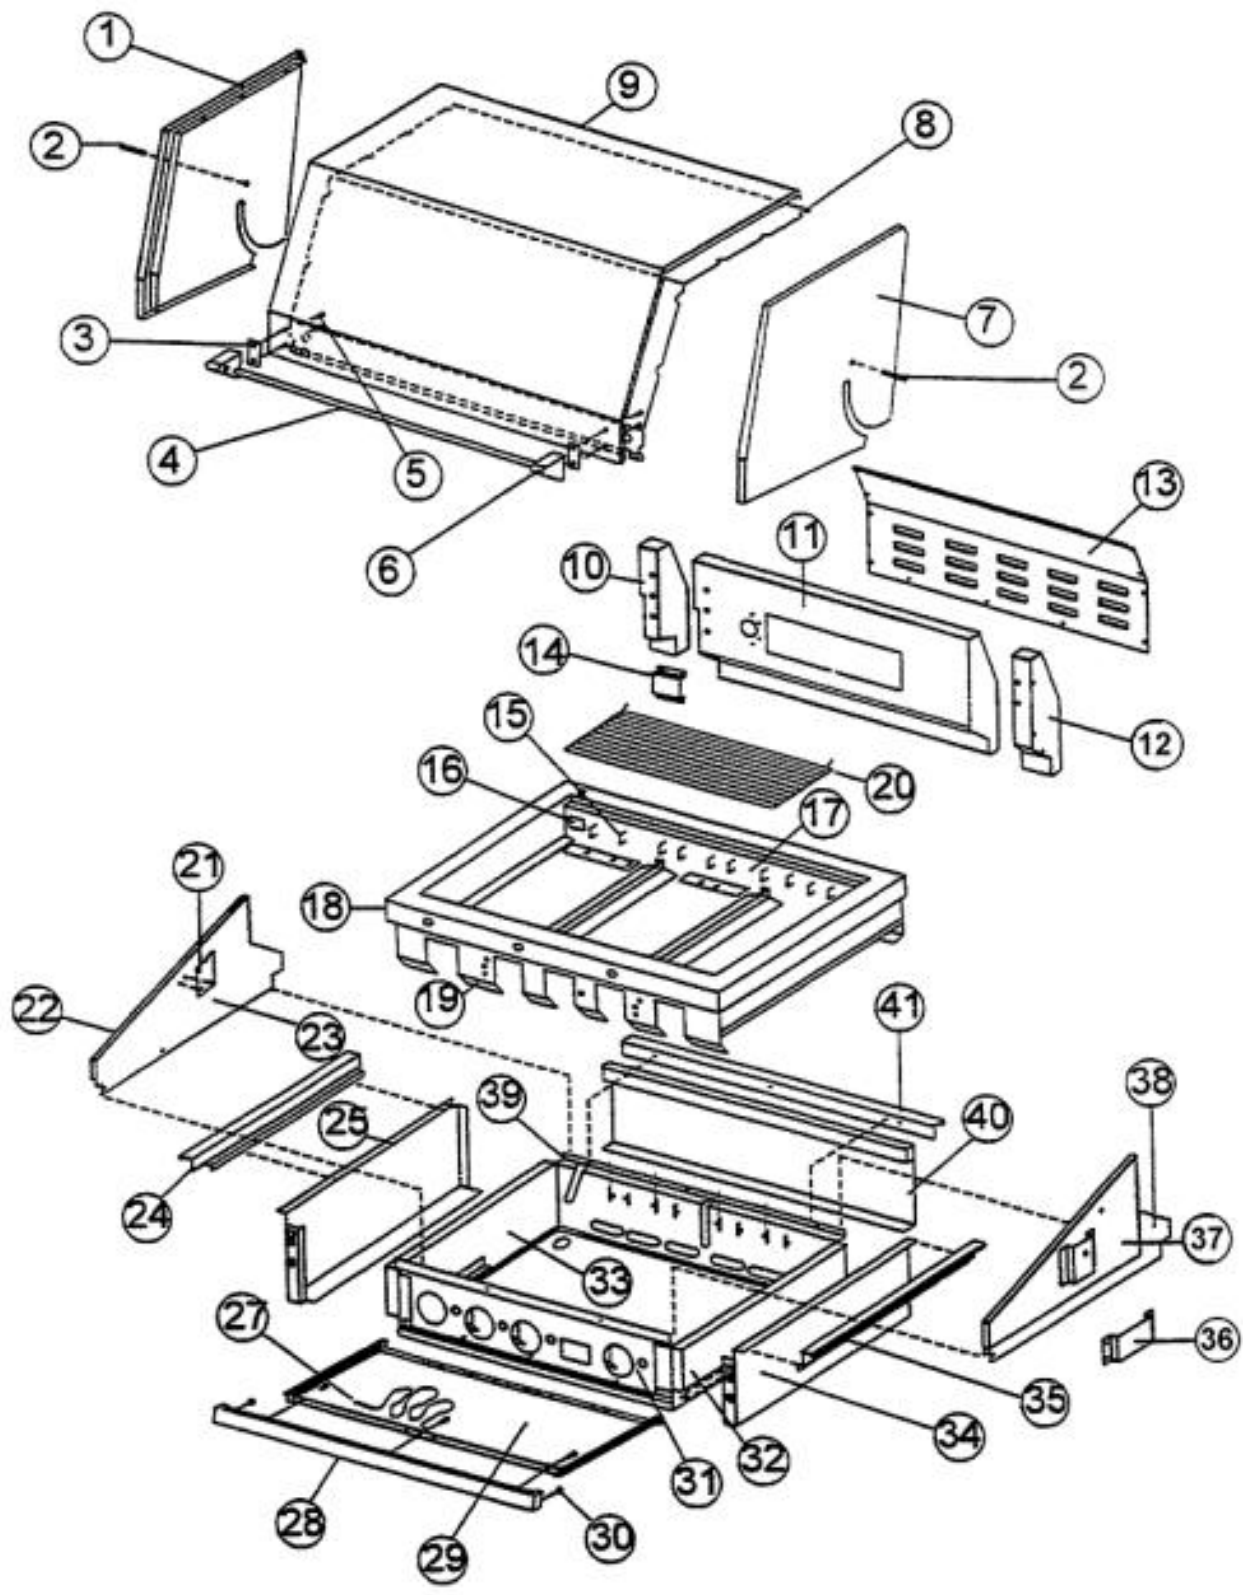

# VIKING VGBQ4103R\_2 Owner's Manual

[Shop genuine replacement parts for VIKING  
VGBQ4103R\\_2](#)

[Find Your VIKING Grill Parts - Select From 210 Models](#)

----- Manual continues below -----

Ref #	Part Number	Qty.	Description
1	PB060028		GRILL GRATES
2	E9103271		SUB TO B2007409
3	G3203346		ROTIS ASSY S
4	PE070184		ROTISSERIE MOTOR
5	PE070189		ELECTRICAL SUPPLY CORD - BBQ GRILL
6	G5004548		SS BURNER KIT REP PA080035
7	B2003273		IGNITOR COVERS (VGBQ)
8	B2003270		BURNER DRIP SHIELD (VGBQ)
9	B2003791		CENTER SHIELD (VGBQ)
10	PB050054		SMOKER BURNER - 36/48 BBQ GRILL
11	PB040123		1/8 NPT FEMALE TO 3/8 CC COUPLING
12	PB080002		BROILER PAN
13	B2003546		IGNITOR COVER LH (VGBQ)
14	PE030039		SPIT HANDLE (ROT. BBQ GRILL)
15	PB060058		SPIT FORK
16	PB060031		SPIT ROD

Ref #	Part Number	Qty.	Description
49	G4003385		WIRING I/R BURNER 60
50	PB040146		1/2 X 3/8 FLARE ADAPTER (VGBQ)
51	PB020227		HIGH PRESSURE LP HOSE
52	PA070007		LP TANK REGULATOR (VGBQ)
53	N/A		L.P. TANK
54	PA010066		ROTIS VALVE (NAT.) (VGBQ)
	PA010067		ROTIS VALVE (LP) (VGBQ)
55	PB040078		ORIFICE HOOD-NO.44 (NAT.)
	PB040068		ORIFICE HOOD-NO.55 (LP)
56	PB040129		FTG.-ELBOW, 1/8NPT-5/16C.C.
57	F2003505		TUBING - SAFETY VALVE TO I/R ORIFICE
No.	PB040123		1/8 NPT FEMALE TO 3/8 CC COUPLING
No.	PB020096		48 5/16 S.S. FLEX TUBING REPL F2003505