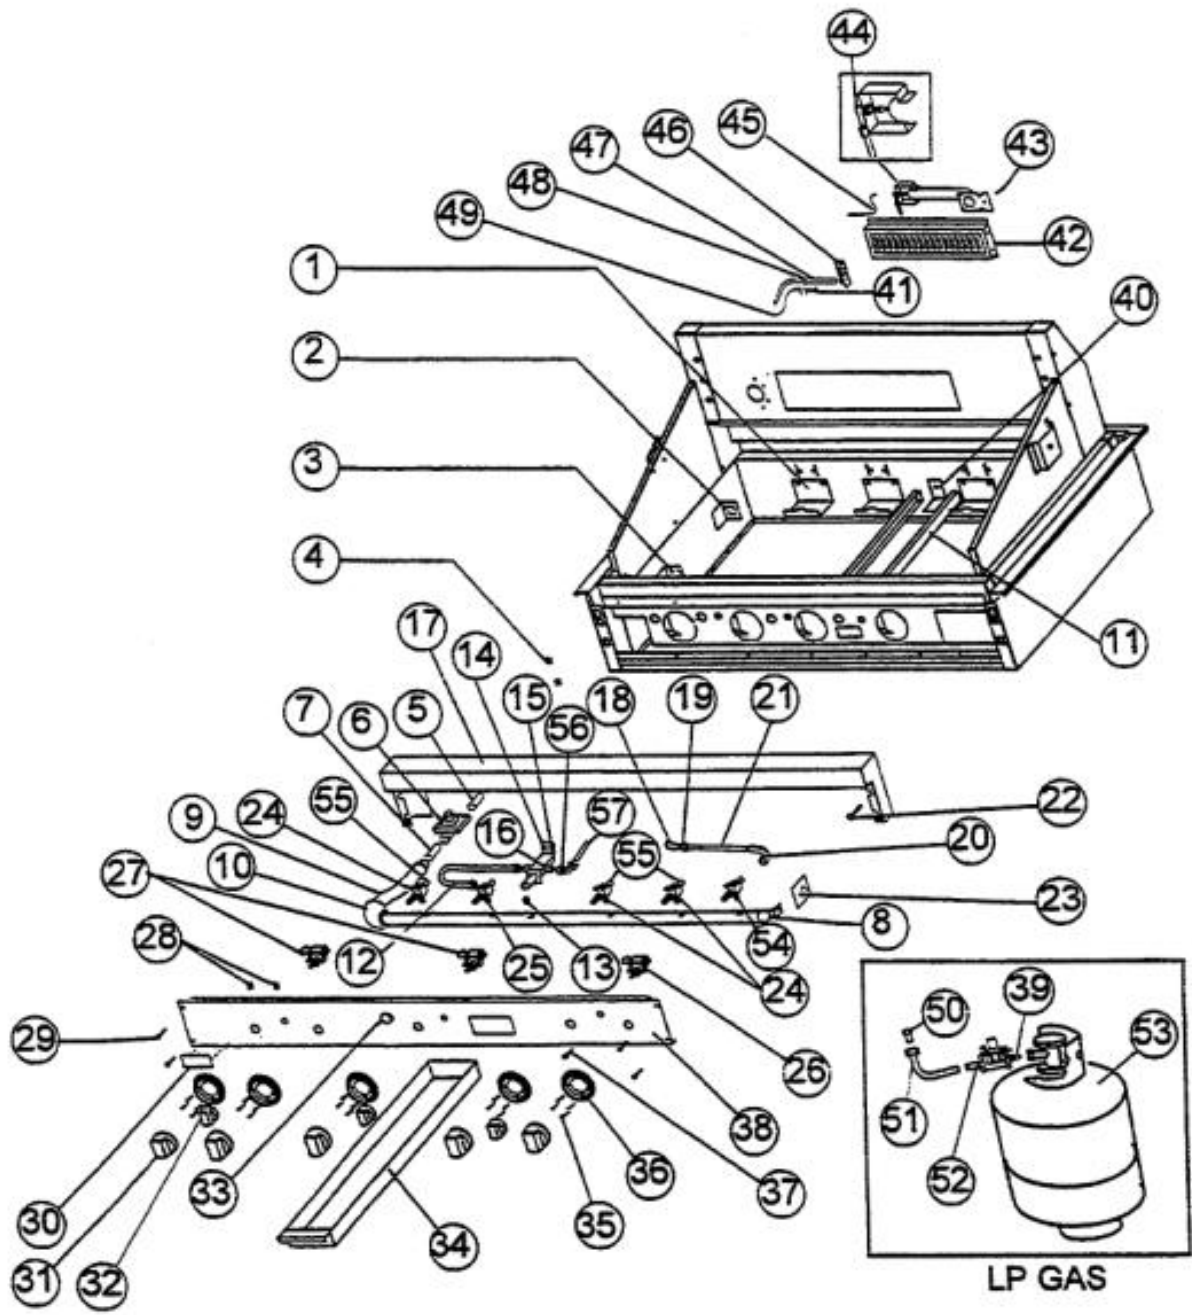

# VIKING VGBQ4103R\_2 Owner's Manual

[Shop genuine replacement parts for VIKING  
VGBQ4103R\\_2](#)

[Find Your VIKING Grill Parts - Select From 210 Models](#)

----- Manual continues below -----

Ref #	Part Number	Qty.	Description
1	PB060028		GRILL GRATES
2	E9103271		SUB TO B2007409
3	G3203346		ROTIS ASSY S
4	PE070184		ROTISSERIE MOTOR
5	PE070189		ELECTRICAL SUPPLY CORD - BBQ GRILL
6	G5004548		SS BURNER KIT REP PA080035
7	B2003273		IGNITOR COVERS (VGBQ)
8	B2003270		BURNER DRIP SHIELD (VGBQ)
9	B2003791		CENTER SHIELD (VGBQ)
10	PB050054		SMOKER BURNER - 36/48 BBQ GRILL
11	PB040123		1/8 NPT FEMALE TO 3/8 CC COUPLING
12	PB080002		BROILER PAN
13	B2003546		IGNITOR COVER LH (VGBQ)
14	PE030039		SPIT HANDLE (ROT. BBQ GRILL)
15	PB060058		SPIT FORK
16	PB060031		SPIT ROD

Ref #	Part Number	Qty.	Description
49	G4003385		WIRING I/R BURNER 60
50	PB040146		1/2 X 3/8 FLARE ADAPTER (VGBQ)
51	PB020227		HIGH PRESSURE LP HOSE
52	PA070007		LP TANK REGULATOR (VGBQ)
53	N/A		L.P. TANK
54	PA010066		ROTIS VALVE (NAT.) (VGBQ)
	PA010067		ROTIS VALVE (LP) (VGBQ)
55	PB040078		ORIFICE HOOD-NO.44 (NAT.)
	PB040068		ORIFICE HOOD-NO.55 (LP)
56	PB040129		FTG.-ELBOW, 1/8NPT-5/16C.C.
57	F2003505		TUBING - SAFETY VALVE TO I/R ORIFICE
No.	PB040123		1/8 NPT FEMALE TO 3/8 CC COUPLING
No.	PB020096		48 5/16 S.S. FLEX TUBING REPL F2003505