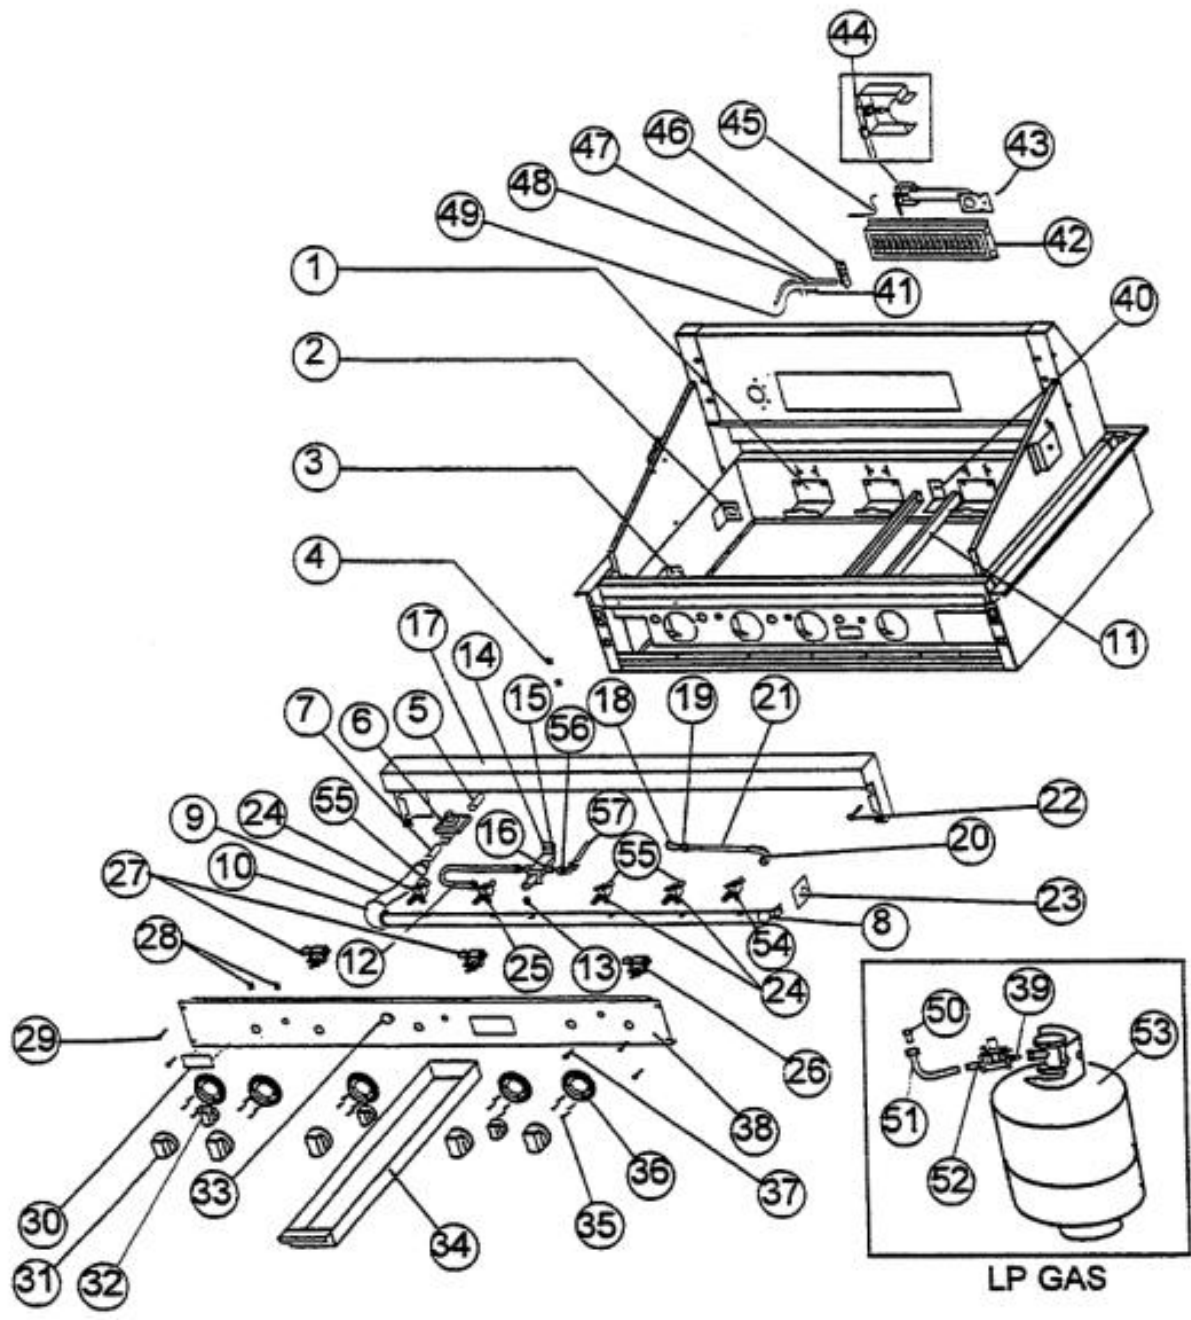

Ref #	Part Number	Qty.	Description
1	PB060028		GRILL GRATES
2	E9103271		SUB TO B2007409
3	G3203346		ROTIS ASSY S
4	PE070184		ROTISSERIE MOTOR
5	PE070189		ELECTRICAL SUPPLY CORD - BBQ GRILL
6	G5004548		SS BURNER KIT REP PA080035
7	B2003273		IGNITOR COVERS (VGBQ)
8	B2003270		BURNER DRIP SHIELD (VGBQ)
9	B2003791		CENTER SHIELD (VGBQ)
10	PB050054		SMOKER BURNER - 36/48 BBQ GRILL
11	PB040123		1/8 NPT FEMALE TO 3/8 CC COUPLING
12	PB080002		BROILER PAN
13	B2003546		IGNITOR COVER LH (VGBQ)
14	PE030039		SPIT HANDLE (ROT. BBQ GRILL)
15	PB060058		SPIT FORK
16	PB060031		SPIT ROD

Ref #	Part Number	Qty.	Description
49	G4003385		WIRING I/R BURNER 60
50	PB040146		1/2 X 3/8 FLARE ADAPTER (VGBQ)
51	PB020227		HIGH PRESSURE LP HOSE
52	PA070007		LP TANK REGULATOR (VGBQ)
53	N/A		L.P. TANK
54	PA010066		ROTIS VALVE (NAT.) (VGBQ)
	PA010067		ROTIS VALVE (LP) (VGBQ)
55	PB040078		ORIFICE HOOD-NO.44 (NAT.)
	PB040068		ORIFICE HOOD-NO.55 (LP)
56	PB040129		FTG.-ELBOW, 1/8NPT-5/16C.C.
57	F2003505		TUBING - SAFETY VALVE TO I/R ORIFICE
No.	PB040123		1/8 NPT FEMALE TO 3/8 CC COUPLING
No.	PB020096		48 5/16 S.S. FLEX TUBING REPL F2003505