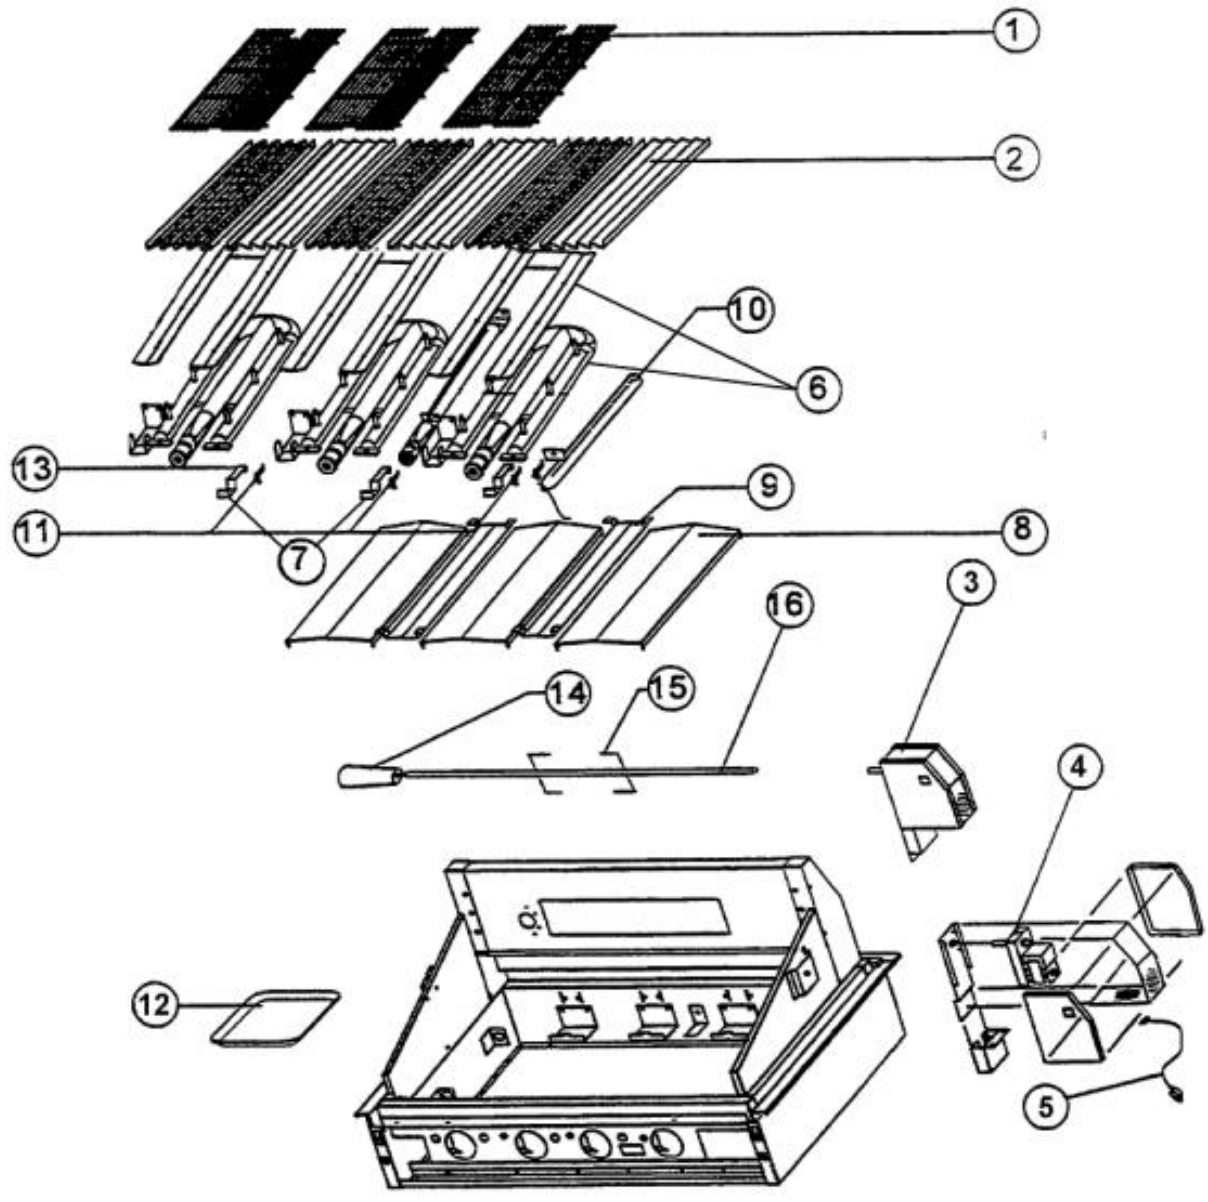

# VIKING VGBQ4103R\_2 Owner's Manual

[Shop genuine replacement parts for VIKING  
VGBQ4103R\\_2](#)

[Find Your VIKING Grill Parts - Select From 210 Models](#)

----- Manual continues below -----

Ref #	Part Number	Qty.	Description
1	PB060028		GRILL GRATES
2	E9103271		SUB TO B2007409
3	G3203346		ROTIS ASSY S
4	PE070184		ROTISSERIE MOTOR
5	PE070189		ELECTRICAL SUPPLY CORD - BBQ GRILL
6	G5004548		SS BURNER KIT REP PA080035
7	B2003273		IGNITOR COVERS (VGBQ)
8	B2003270		BURNER DRIP SHIELD (VGBQ)
9	B2003791		CENTER SHIELD (VGBQ)
10	PB050054		SMOKER BURNER - 36/48 BBQ GRILL
11	PB040123		1/8 NPT FEMALE TO 3/8 CC COUPLING
12	PB080002		BROILER PAN
13	B2003546		IGNITOR COVER LH (VGBQ)
14	PE030039		SPIT HANDLE (ROT. BBQ GRILL)
15	PB060058		SPIT FORK
16	PB060031		SPIT ROD

Ref #	Part Number	Qty.	Description
49	G4003385		WIRING I/R BURNER 60
50	PB040146		1/2 X 3/8 FLARE ADAPTER (VGBQ)
51	PB020227		HIGH PRESSURE LP HOSE
52	PA070007		LP TANK REGULATOR (VGBQ)
53	N/A		L.P. TANK
54	PA010066		ROTIS VALVE (NAT.) (VGBQ)
	PA010067		ROTIS VALVE (LP) (VGBQ)
55	PB040078		ORIFICE HOOD-NO.44 (NAT.)
	PB040068		ORIFICE HOOD-NO.55 (LP)
56	PB040129		FTG.-ELBOW, 1/8NPT-5/16C.C.
57	F2003505		TUBING - SAFETY VALVE TO I/R ORIFICE
No.	PB040123		1/8 NPT FEMALE TO 3/8 CC COUPLING
No.	PB020096		48 5/16 S.S. FLEX TUBING REPL F2003505