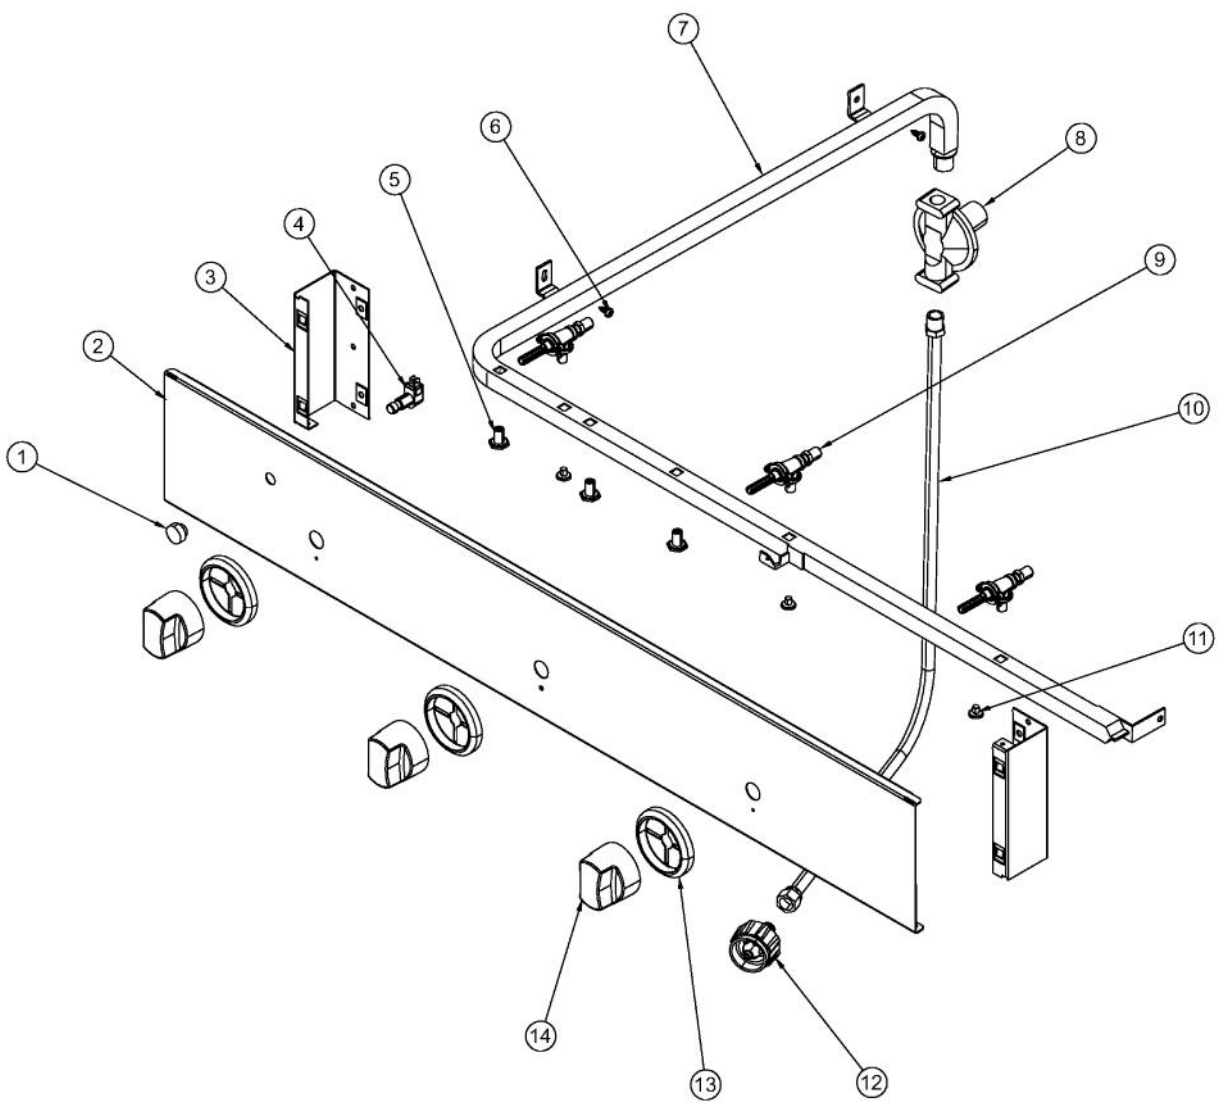

Ref #	Part Number	Qty.	Description
1	PB010163	1	OVEN LIGHT SWITCH KNOB BK
2	025657-000	1	PANEL, FRONT
3	025666-000	2	MOUNT, VALVE PANEL (LH)
4	PE050063	1	SPARKER SWITCH
5	002884-000	3	MANIFOLD PLUG
6	020051-000	2	SCR, DR, PHLP,PNH, 410SS, NPLT, 10-16 X 1/2
7	025728-000	1	MANIFOLD, GRL, 41
8	PA070007	1	LP TANK REGULATOR (VGBQ)
8	PA070006	1	PRESSURE REGULATOR - NATURAL
9	014953-000	3	VALVE, GAS, ASM, U BNR - LP
9	014952-000	3	VALVE, GAS, ASM, U BNR
10	PB020227	1	HIGH PRESSURE LP HOSE
11	PD010012	3	VALVE BOLT 1/4-20 UNC-2B 5/16 M.S.
12	PA010138	1	CYLINDER CONNECTION
13	PB010304	3	KNOB BEZEL
14	003561-000	3	OUTDOOR GRILL KNOB
NI	PD020056	4	NO.10-24 X 1/2 PH.TR. M.S. SS
NI	PD020046	3	NO.8 X 1/2 SCREWS