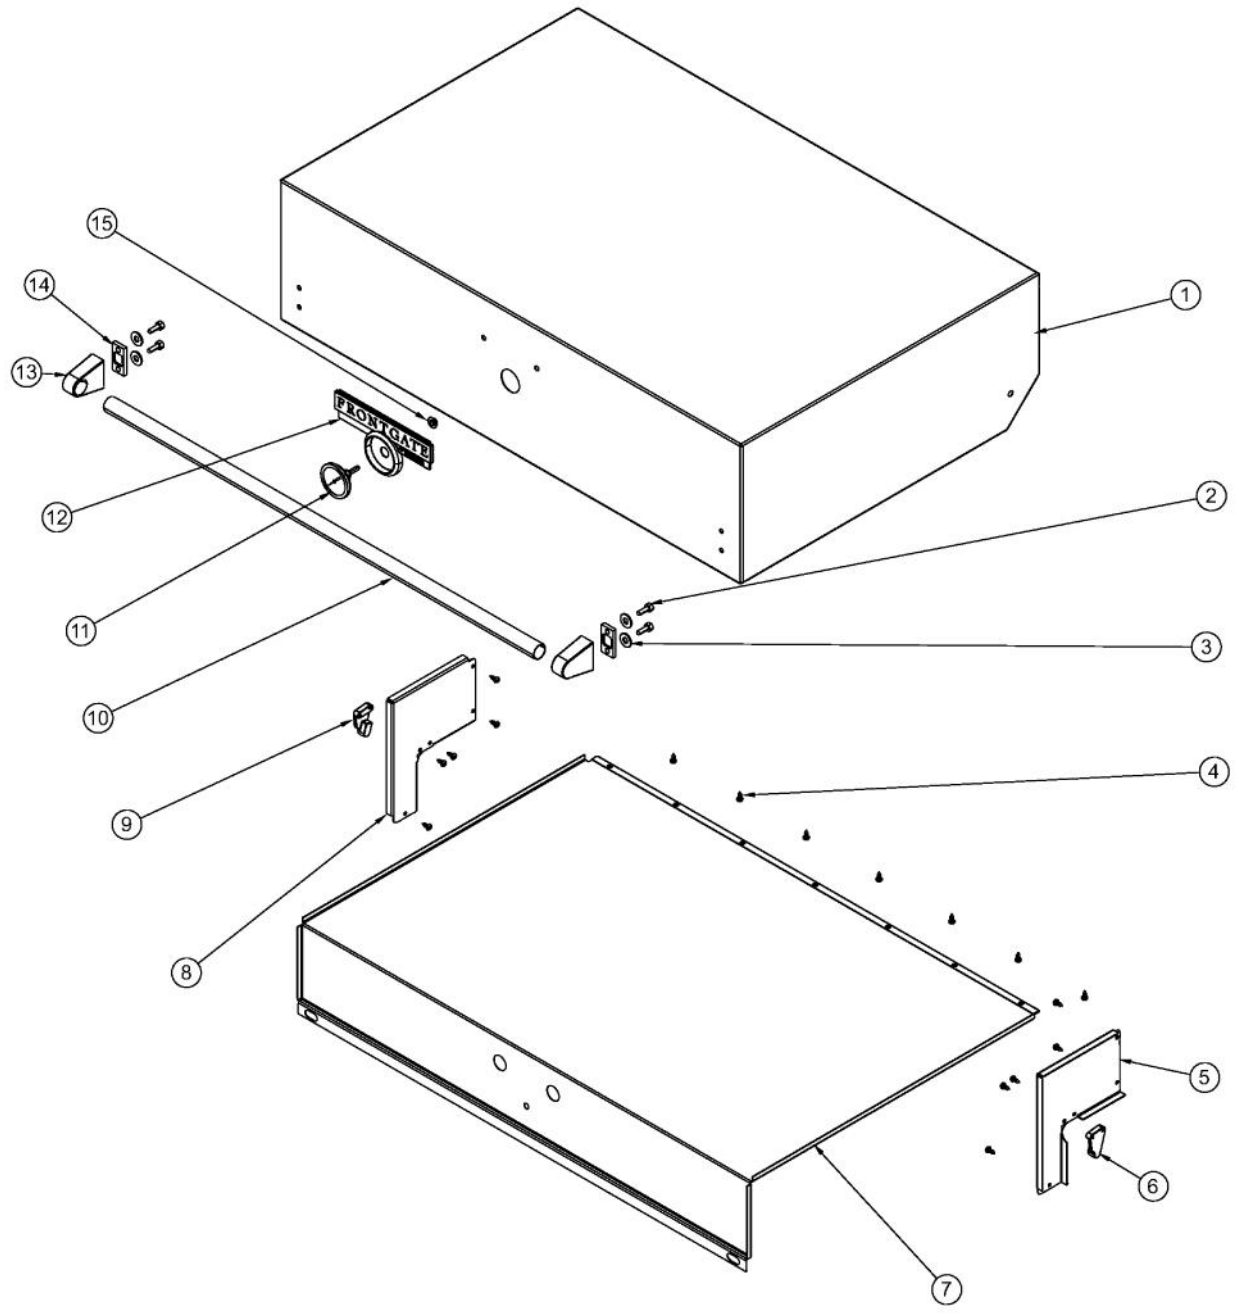

----- Manual continues below -----

Ref #	Part Number	Qty.	Description
1	PA060052	3	GRILL COOKING GRATES
2	024157-000	3	SHIELD, GRS
3	025653-000	1	LANDING LEDGE
4	002671-000	2	RUBBER DOOR BUMPER
5	025643-000	1	STOP, LID (RH)
6	020051-000	38	SCR, DR, PHLP,PNH, 410SS, NPLT, 10-16 X 1/2
7	023000-000	3	BURNER, GRL, ASM, U
8	NON-SERVICEABLE	1	TUB WELDMENT
9	025667-000	1	FIREBOX, WELD ASM
10	NON-SERVICEABLE	1	TUB WELDMENT
11	PD030050	4	10-24 CAGE NUT SS
12	PD020056	4	NO.10-24 X 1/2 PH.TR. M.S. SS
13	NON-SERVICEABLE	1	TUB WELDMENT
14	025752-000	1	SUPPORT, GRL, FR, 41
15	010328-000	2	10-24 X 1/2 TY F W/HEX WASH
16	PA020036	1	SPARK MODULE
17	B2005250	1	SPARK MODULE BRACKET (PHASE 2)
18	NON-SERVICEABLE	1	TUB WELDMENT
19	004706-000	3	MACHINE SCREW, 6-32 X 3/8, PAN HD, PHILLIPS
20	PB040288	3	SMOKER BURNER IGNITER
21	PB020114	3	FLASH TUBE (VGBQ3002T)
22	025650-000	1	STOP, LID (LH)

Ref #	Part Number	Qty.	Description
1	NON-SERVICEABLE	1	TUB WELDMENT
2	010328-000	10	10-24 X 1/2 TY F W/HEX WASH
3	003860-000	18	NO.10-18 X .500 FASTNR,SCR,HXWH,STL,ZPLT
4	NON-SERVICEABLE	1	TUB WELDMENT
5	NON-SERVICEABLE	1	TUB WELDMENT
6	026931-000	1	PLUG, BK, NYL, PU SH GROMMET, 2 DIA.
7	PD030050	10	10-24 CAGE NUT SS
8	NON-SERVICEABLE	2	TUB WELDMENT

Ref #	Part Number	Qty.	Description
1	G3005214	1	DRIP TRAY SLIDE - LH
2	020051-000	12	SCR, DR, PHLP,PNH, 410SS, NPLT, 10-16 X 1/2
3	B2005317	1	DRIP TRAY RUNNER LH (PHASE 2)
4	PD020082	4	10 X 24 COUNTERSUNK S.S. SCREW
5	PC020025	4	DRIP TRAY WHEEL
6	PD030044	7	10-24 KEPS NUT SS
7	PB080061	1	GREASE PAN
8	B2005310	1	DRIP TRAY 41 (VGBQ4103RT)
9	B2005316	1	DRIP TRAY RUNNER RH
10	G3005215	1	DRIP TRAY SLIDE - RH
11	PD040004	2	GROMMET BUMPER
12	B3005314	1	41 DRIP TRAY HANDLE (PHASE 2)
13	PD020056	3	NO.10-24 X 1/2 PH.TR. M.S. SS