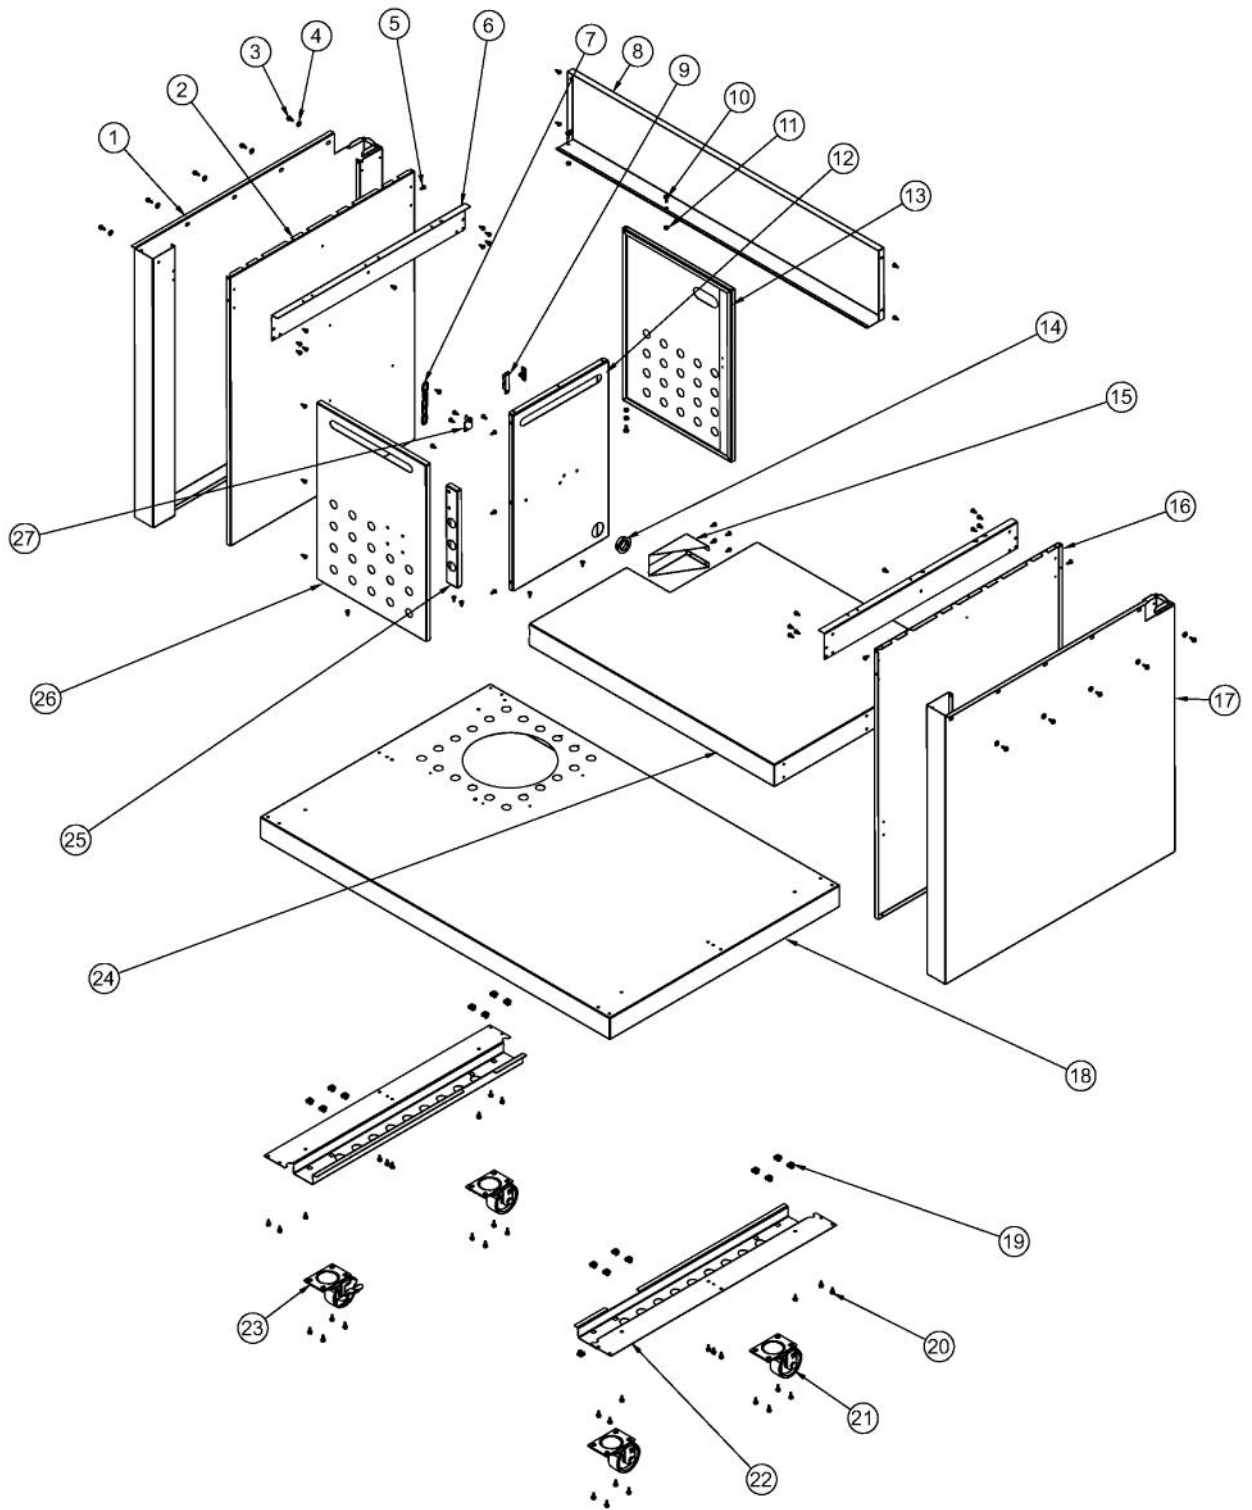

Ref #	Part Number	Qty.	Description
1	NON-SERVICEABLE	1	TUB WELDMENT
2	NON-SERVICEABLE	1	TUB WELDMENT
3	010328-000	26	10-24 X 1/2 TY F W/HEX WASH
4	PD040071	10	NO.8-.437 O.D. FLAT WASHER SS
5	020051-000	44	SCR, DR, PHLP,PNH, 410SS, NPLT, 10-16 X 1/2
6	NON-SERVICEABLE	2	TUB WELDMENT
7	PD050008	1	TANK CHAIN (EBQC)
8	NON-SERVICEABLE	1	TUB WELDMENT
9	PE050052	1	LATCH
10	PD020056	3	NO.10-24 X 1/2 PH.TR. M.S. SS
11	PD030044	4	10-24 KEPS NUT SS
12	NON-SERVICEABLE	1	TUB WELDMENT
13	NON-SERVICEABLE	1	TUB WELDMENT
14	026718-000	1	SNAP BUSHING, 1.06 X 1.6 X .453
15	NON-SERVICEABLE	1	TUB WELDMENT
16	NON-SERVICEABLE	1	TUB WELDMENT
17	NON-SERVICEABLE	1	TUB WELDMENT
18	NON-SERVICEABLE	1	TUB WELDMENT
19	PD030050	17	10-24 CAGE NUT SS
20	003860-000	19	NO.10-18 X .500 FASTNR,SCR,HXWH,STL,ZPLT
21	026542-000	3	SWIVEL CASTER
22	NON-SERVICEABLE	2	TUB WELDMENT
23	026541-000	1	SWIVEL CASTER W/BRAKE
24	NON-SERVICEABLE	1	TUB WELDMENT
25	NON-SERVICEABLE	1	TUB WELDMENT
26	NON-SERVICEABLE	1	TUB WELDMENT
27	25668-000	1	ANCHOR, TANK CHAIN