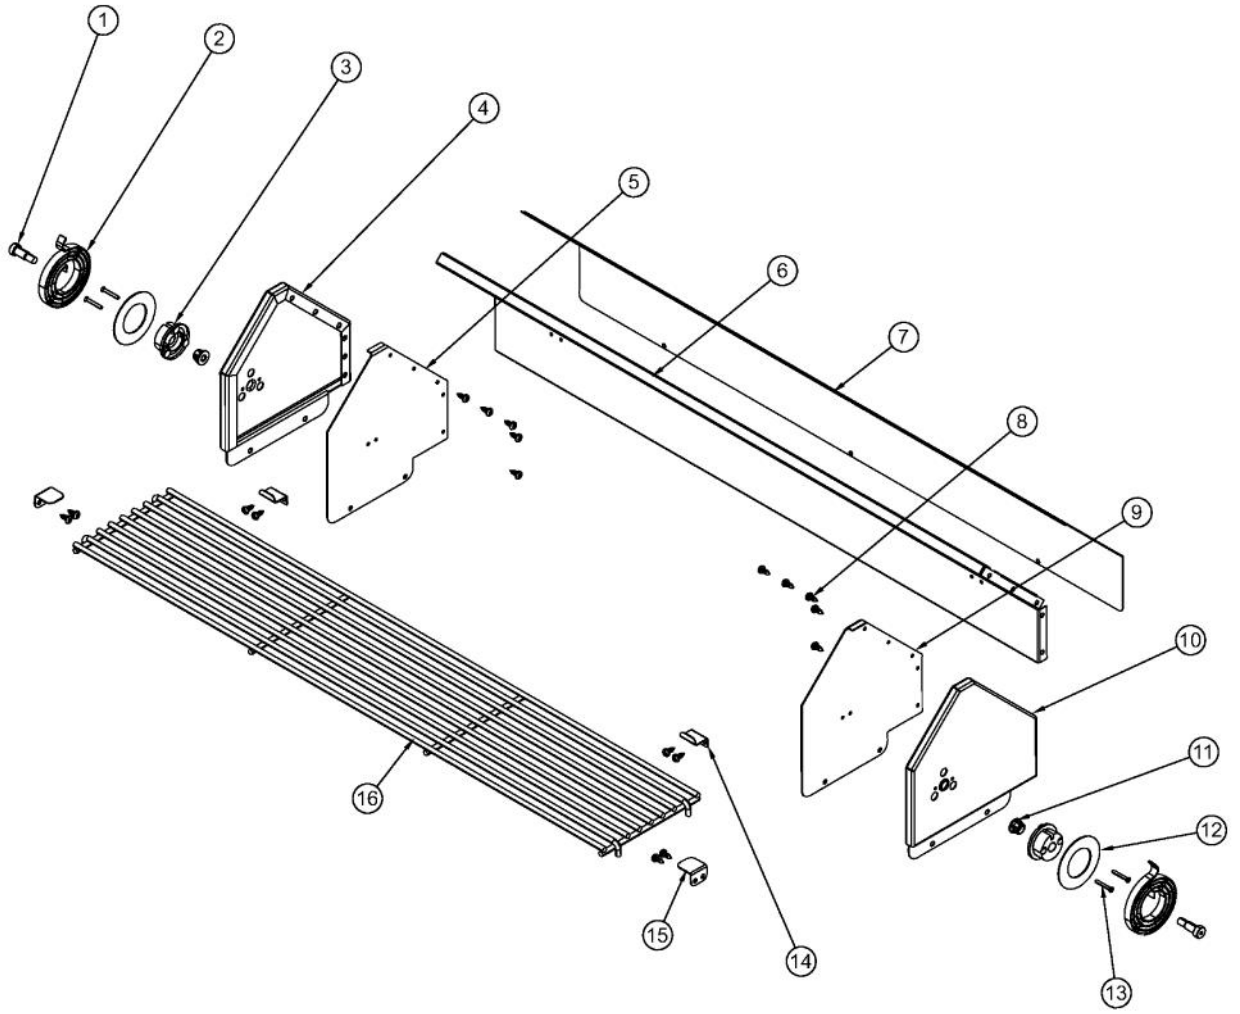

Ref #	Part Number	Qty.	Description
1	PD010043	2	5/16INCH SHOULDER BOLT (PHASE 2)
2	007206-000	2	CANOPY, SPRING, ASSIST- LIGHT
3	005942-000	2	SPRING INDEX
4	025649-000	1	SIDE, TOWER (LH)
5	025638-000	1	LINER, TOWER (LH)
6	025644-000	1	LINER, TOWER
7	025645-000	1	BACK TOWER
8	020051-000	18	SCR, DR, PHLP,PNH, 410SS, NPLT, 10-16 X 1/2
9	025642-000	1	SIDE LINER, TOWER
10	025641-000	1	SIDE TOWER, RH
11	PD030063	2	10-C05-HC 5/16-18 FLANGE NUT
12	007818-000	2	RETAINER, CANOPY SPRING
13	006779-000	4	NO.6-32 X 1.0 SS FLAT HD SCREW
14	025651-000	2	WARMING RACK MOUNT
15	025652-000	2	BRACKET, WARMING RACK
16	PB060056	1	WARMING RACK 41