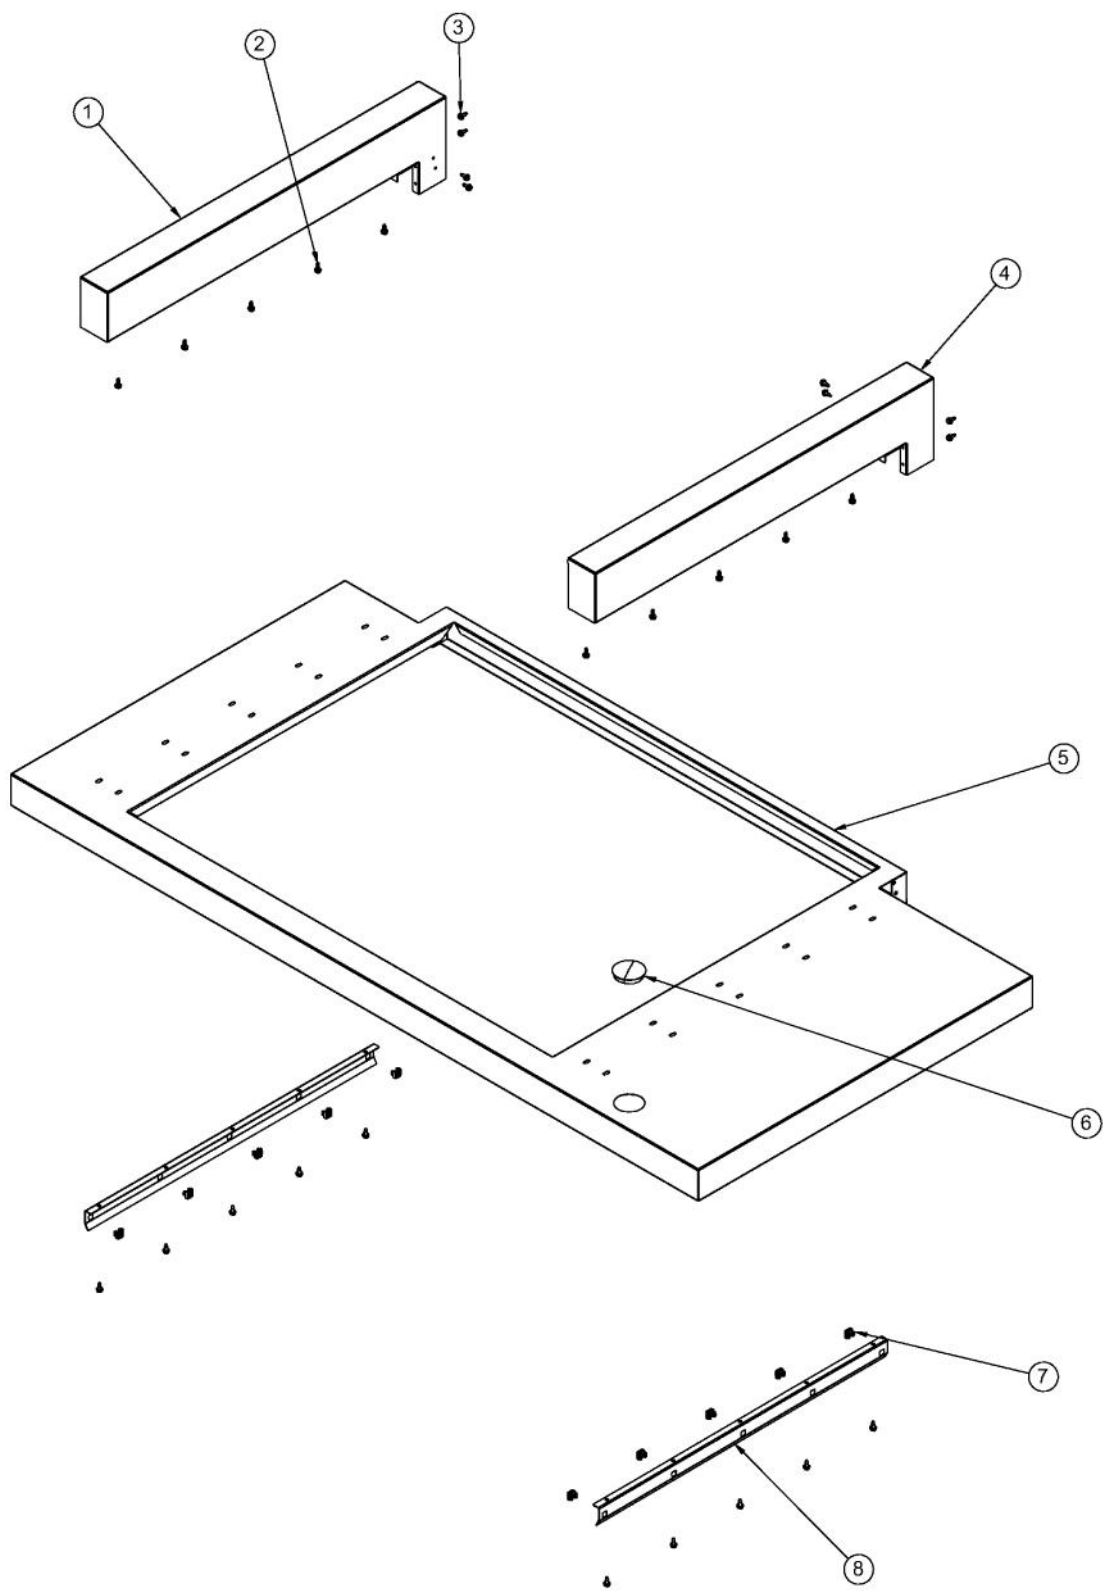

----- Manual continues below -----

Ref #	Part Number	Qty.	Description
1	PA060052	3	GRILL COOKING GRATES
2	024157-000	3	SHIELD, GRS
3	025653-000	1	LANDING LEDGE
4	002671-000	2	RUBBER DOOR BUMPER
5	025643-000	1	STOP, LID (RH)
6	020051-000	38	SCR, DR, PHLP,PNH, 410SS, NPLT, 10-16 X 1/2
7	023000-000	3	BURNER, GRL, ASM, U
8	NON-SERVICEABLE	1	TUB WELDMENT
9	025667-000	1	FIREBOX, WELD ASM
10	NON-SERVICEABLE	1	TUB WELDMENT
11	PD030050	4	10-24 CAGE NUT SS
12	PD020056	4	NO.10-24 X 1/2 PH.TR. M.S. SS
13	NON-SERVICEABLE	1	TUB WELDMENT
14	025752-000	1	SUPPORT, GRL, FR, 41
15	010328-000	2	10-24 X 1/2 TY F W/HEX WASH
16	PA020036	1	SPARK MODULE
17	B2005250	1	SPARK MODULE BRACKET (PHASE 2)
18	NON-SERVICEABLE	1	TUB WELDMENT
19	004706-000	3	MACHINE SCREW, 6-32 X 3/8, PAN HD, PHILLIPS
20	PB040288	3	SMOKER BURNER IGNITER
21	PB020114	3	FLASH TUBE (VGBQ3002T)
22	025650-000	1	STOP, LID (LH)

Ref #	Part Number	Qty.	Description
1	NON-SERVICEABLE	1	TUB WELDMENT
2	010328-000	10	10-24 X 1/2 TY F W/HEX WASH
3	003860-000	18	NO.10-18 X .500 FASTNR,SCR,HXWH,STL,ZPLT
4	NON-SERVICEABLE	1	TUB WELDMENT
5	NON-SERVICEABLE	1	TUB WELDMENT
6	026931-000	1	PLUG, BK, NYL, PU SH GROMMET, 2 DIA.
7	PD030050	10	10-24 CAGE NUT SS
8	NON-SERVICEABLE	2	TUB WELDMENT

Ref #	Part Number	Qty.	Description
1	G3005214	1	DRIP TRAY SLIDE - LH
2	020051-000	12	SCR, DR, PHLP,PNH, 410SS, NPLT, 10-16 X 1/2
3	B2005317	1	DRIP TRAY RUNNER LH (PHASE 2)
4	PD020082	4	10 X 24 COUNTERSUNK S.S. SCREW
5	PC020025	4	DRIP TRAY WHEEL
6	PD030044	7	10-24 KEPS NUT SS
7	PB080061	1	GREASE PAN
8	B2005310	1	DRIP TRAY 41 (VGBQ4103RT)
9	B2005316	1	DRIP TRAY RUNNER RH
10	G3005215	1	DRIP TRAY SLIDE - RH
11	PD040004	2	GROMMET BUMPER
12	B3005314	1	41 DRIP TRAY HANDLE (PHASE 2)
13	PD020056	3	NO.10-24 X 1/2 PH.TR. M.S. SS