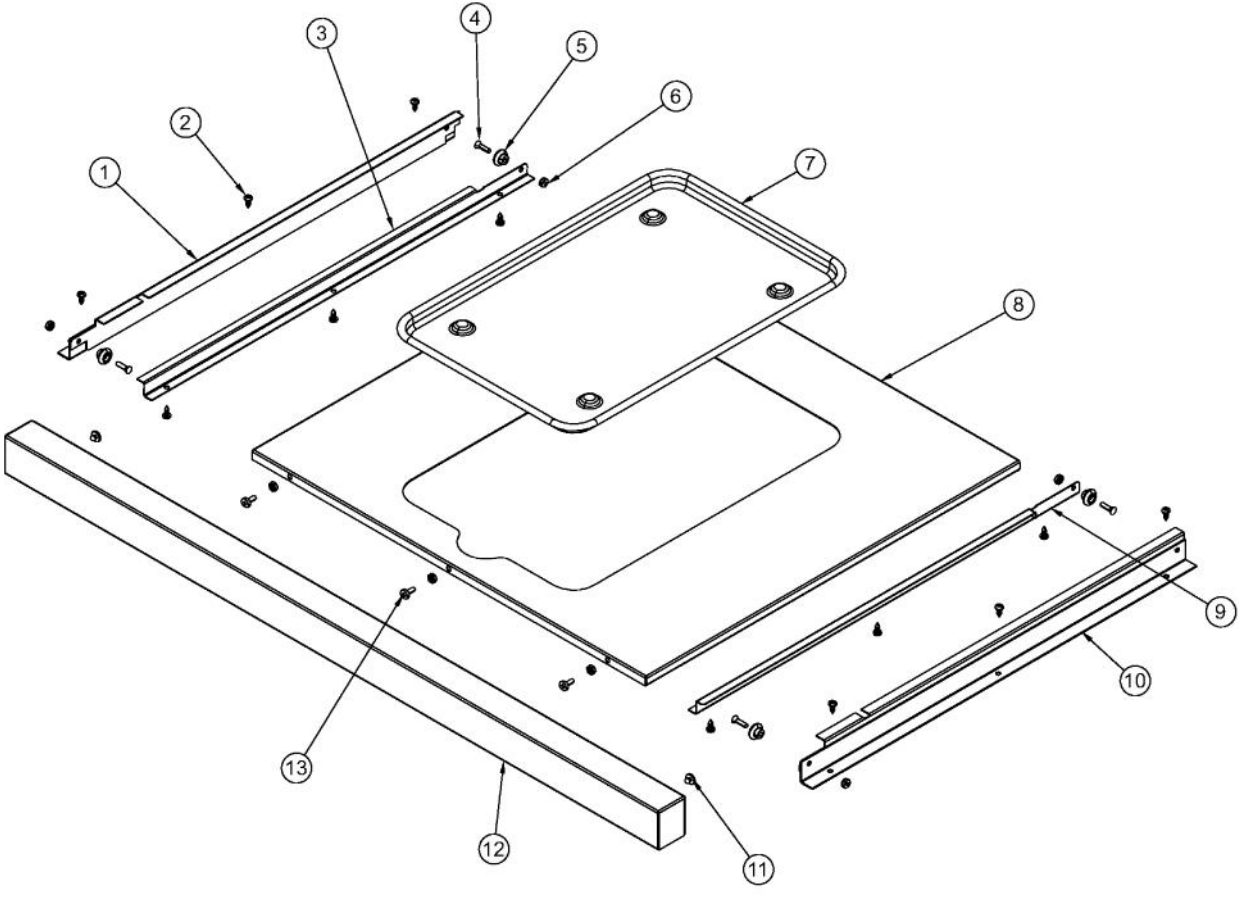

Ref #	Part Number	Qty.	Description
1	G3005214	1	DRIP TRAY SLIDE - LH
2	020051-000	12	SCR, DR, PHLP,PNH, 410SS, NPLT, 10-16 X 1/2
3	B2005317	1	DRIP TRAY RUNNER LH (PHASE 2)
4	PD020082	4	10 X 24 COUNTERSUNK S.S. SCREW
5	PC020025	4	DRIP TRAY WHEEL
6	PD030044	7	10-24 KEPS NUT SS
7	PB080061	1	GREASE PAN
8	B2005310	1	DRIP TRAY 41 (VGBQ4103RT)
9	B2005316	1	DRIP TRAY RUNNER RH
10	G3005215	1	DRIP TRAY SLIDE - RH
11	PD040004	2	GROMMET BUMPER
12	B3005314	1	41 DRIP TRAY HANDLE (PHASE 2)
13	PD020056	3	NO.10-24 X 1/2 PH.TR. M.S. SS