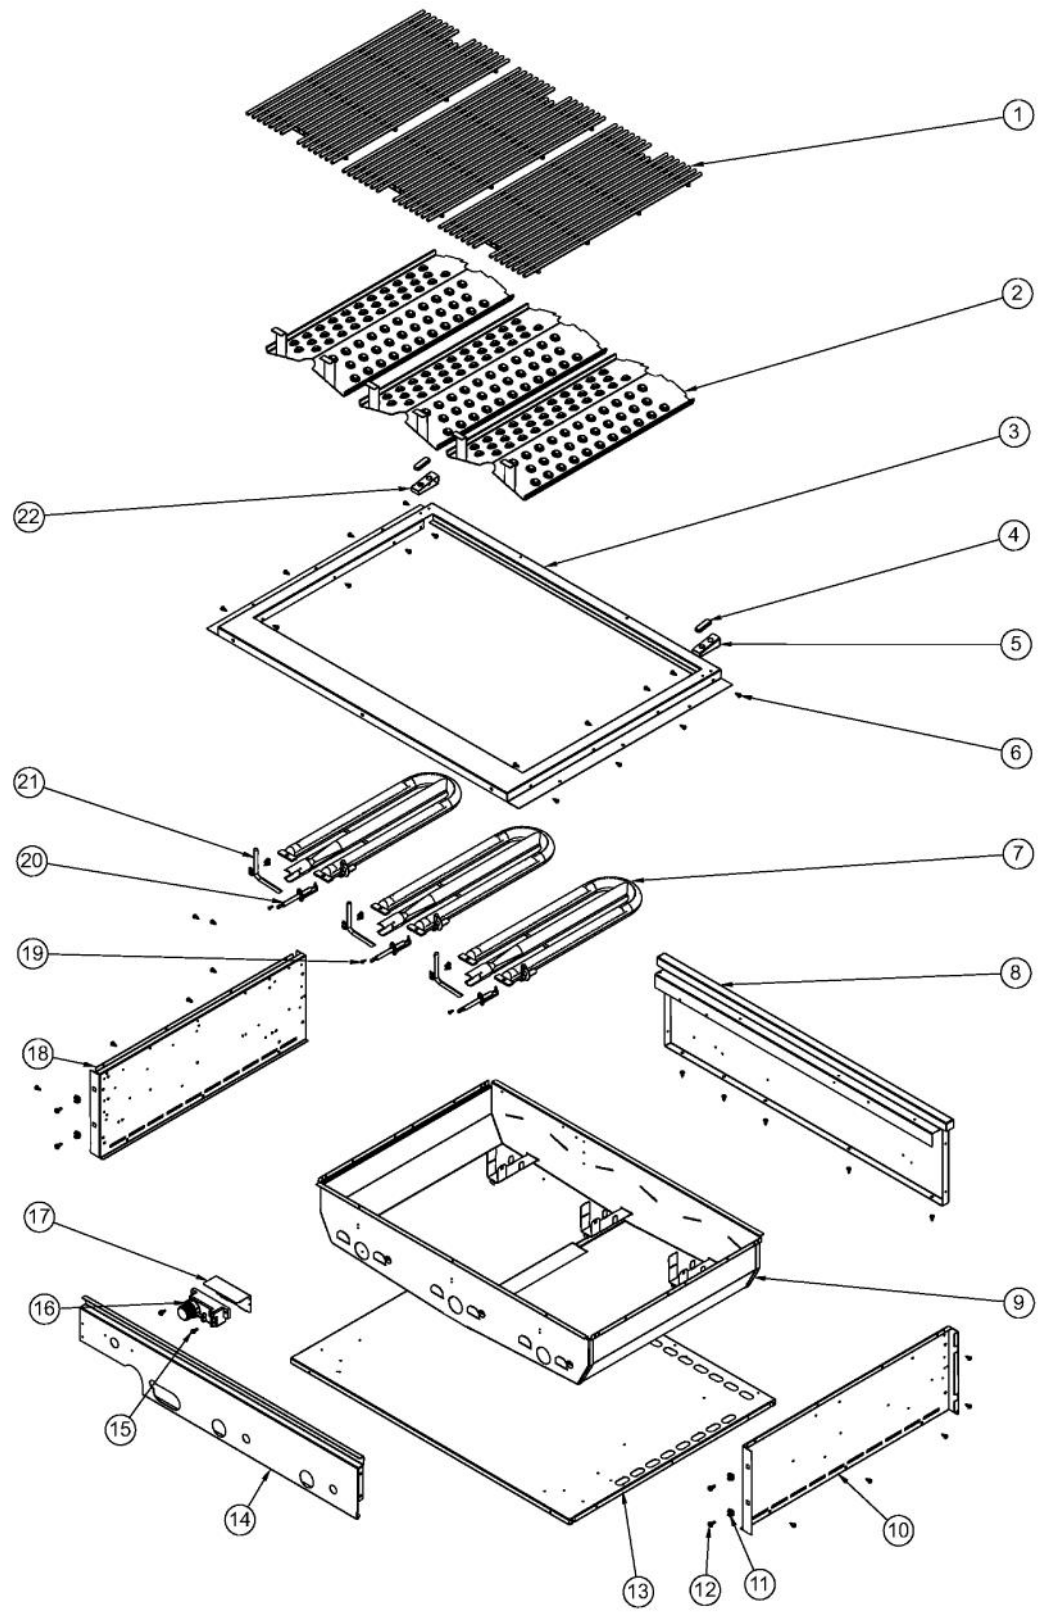

----- Manual continues below -----

Ref #	Part Number	Qty.	Description
1	PA060052	3	GRILL COOKING GRATES
2	024157-000	3	SHIELD, GRS
3	025653-000	1	LANDING LEDGE
4	002671-000	2	RUBBER DOOR BUMPER
5	025643-000	1	STOP, LID (RH)
6	020051-000	38	SCR, DR, PHLP,PNH, 410SS, NPLT, 10-16 X 1/2
7	023000-000	3	BURNER, GRL, ASM, U
8	NON-SERVICEABLE	1	TUB WELDMENT
9	025667-000	1	FIREBOX, WELD ASM
10	NON-SERVICEABLE	1	TUB WELDMENT
11	PD030050	4	10-24 CAGE NUT SS
12	PD020056	4	NO.10-24 X 1/2 PH.TR. M.S. SS
13	NON-SERVICEABLE	1	TUB WELDMENT
14	025752-000	1	SUPPORT, GRL, FR, 41
15	010328-000	2	10-24 X 1/2 TY F W/HEX WASH
16	PA020036	1	SPARK MODULE
17	B2005250	1	SPARK MODULE BRACKET (PHASE 2)
18	NON-SERVICEABLE	1	TUB WELDMENT
19	004706-000	3	MACHINE SCREW, 6-32 X 3/8, PAN HD, PHILLIPS
20	PB040288	3	SMOKER BURNER IGNITER
21	PB020114	3	FLASH TUBE (VGBQ3002T)
22	025650-000	1	STOP, LID (LH)

Ref #	Part Number	Qty.	Description
1	NON-SERVICEABLE	1	TUB WELDMENT
2	010328-000	10	10-24 X 1/2 TY F W/HEX WASH
3	003860-000	18	NO.10-18 X .500 FASTNR,SCR,HXWH,STL,ZPLT
4	NON-SERVICEABLE	1	TUB WELDMENT
5	NON-SERVICEABLE	1	TUB WELDMENT
6	026931-000	1	PLUG, BK, NYL, PU SH GROMMET, 2 DIA.
7	PD030050	10	10-24 CAGE NUT SS
8	NON-SERVICEABLE	2	TUB WELDMENT

Ref #	Part Number	Qty.	Description
1	G3005214	1	DRIP TRAY SLIDE - LH
2	020051-000	12	SCR, DR, PHLP,PNH, 410SS, NPLT, 10-16 X 1/2
3	B2005317	1	DRIP TRAY RUNNER LH (PHASE 2)
4	PD020082	4	10 X 24 COUNTERSUNK S.S. SCREW
5	PC020025	4	DRIP TRAY WHEEL
6	PD030044	7	10-24 KEPS NUT SS
7	PB080061	1	GREASE PAN
8	B2005310	1	DRIP TRAY 41 (VGBQ4103RT)
9	B2005316	1	DRIP TRAY RUNNER RH
10	G3005215	1	DRIP TRAY SLIDE - RH
11	PD040004	2	GROMMET BUMPER
12	B3005314	1	41 DRIP TRAY HANDLE (PHASE 2)
13	PD020056	3	NO.10-24 X 1/2 PH.TR. M.S. SS