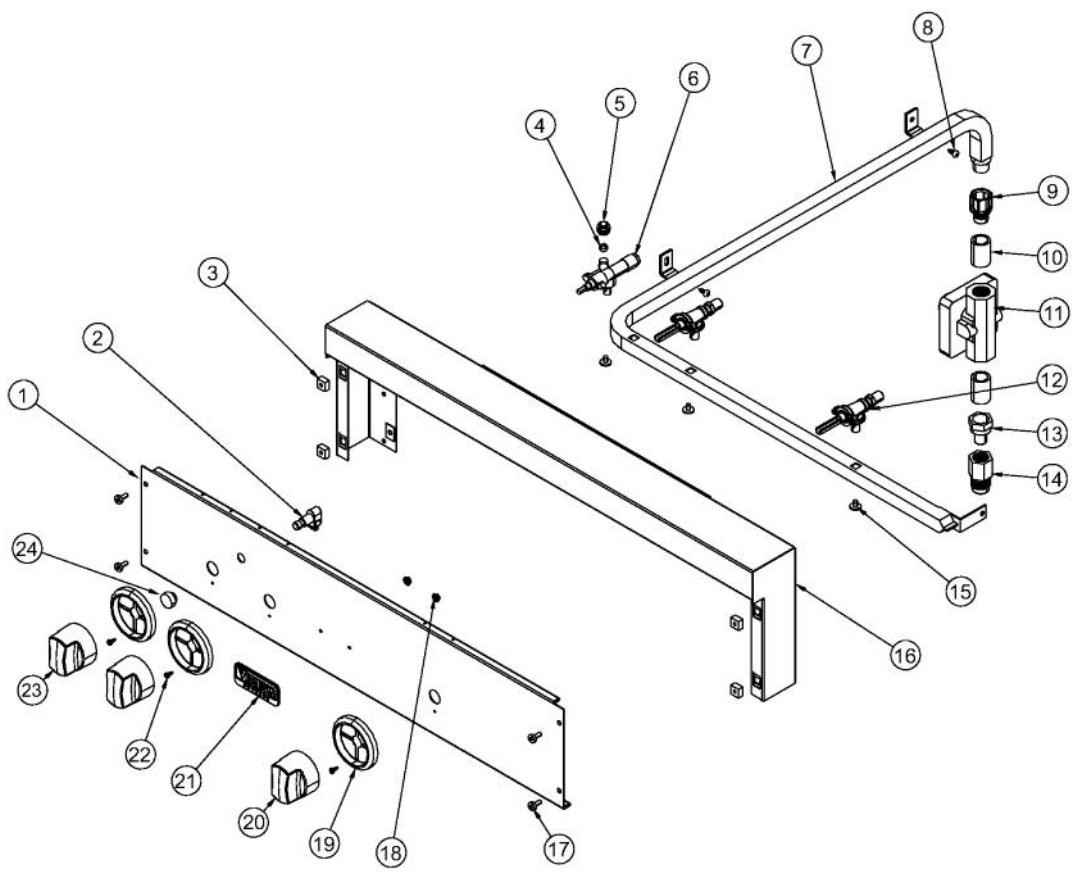

Ref #	Part Number	Qty.	Description
1	026015-000	1	CONTROL PANEL, VGBQ3002RT2
2	PE050063	1	SPARKER SWITCH
3	PD030050	4	10-24 CAGE NUT SS
4	PB040263	1	5/16 FERRULE
5	PB040228	1	FITTING BRASS COMPRESSION NUT
6	PB010191	1	I.R. SAFETY VALVE (PHASE II GRILLS)
7	025799-000	1	MANIFOLD, GRL, 30
8	020051-000	2	SCR, DR, PHLP,PNH, 410SS, NPLT, 10-16 X 1/2
9	023650-000	1	NIPPLE, ASM
10	PB040046	2	1/2 CLOSE NIPPLE (VGSO166)
11	PA070006	1	PRESSURE REGULATOR - NATURAL
11	PA070005	1	PRESSURE REG.(LP) RV47L-77-10.0
NI	G50013595	1	LP CONNECTION SERVICE KIT
12	014952-000	2	VALVE, GAS, ASM, U BNR
12	014953-000	2	VALVE, GAS, ASM, U BNR - LP
13	023652-000	1	COUPLER, ASM
14	PB020239	1	7/8 FLARE TO 1/2 FEMALE CONNECTOR
15	PD010012	5	VALVE BOLT 1/4-20 UNC-2B 5/16 M.S.
16	G3005223	1	LANDING LEDGE ASSY 30 (PHASE 2)
17	PD020056	4	NO.10-24 X 1/2 PH.TR. M.S. SS
18	PD030006	2	CAPPED WASHER PAL NUT
19	PB010304	3	KNOB BEZEL
20	003561-000	2	OUTDOOR GRILL KNOB
21	015009-000	1	OUTDOOR LOGO - 3 CHROME
22	020041-000	3	SCR, DR, PH, PNH, 410 SS, NPLT, 6-20 X 3/8
23	003563-000	1	ROTIS BURNER KNOB
24	PB010163	2	OVEN LIGHT SWITCH KNOB BK