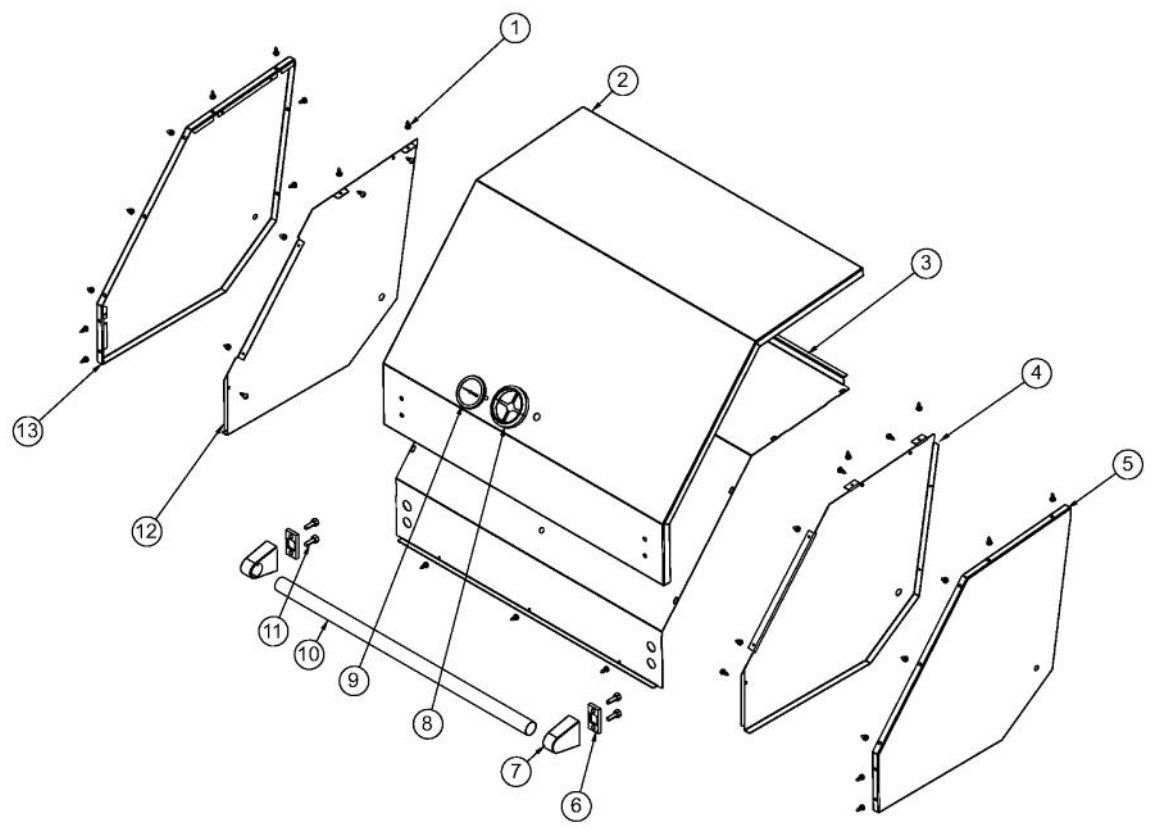

Ref #	Part Number	Qty.	Description
1	020051-000	35	SCR, DR, PHL,PNH, 410SS, NPLT, 10-16 X 1/2
2	025802-000	1	SHIELD, CANOPY, FR
3	003635-000	1	30 CANOPY HEAT SHIELD
4	006667-000	1	GRILL CANOPY INSIDE LH
5	003630-000	1	GRILL CANOPY OUTSIDE RH
6	PD040010	2	DOOR HANDLE SPACER
7	000268-000	2	HANDLE END CAP ASSY
8	PB010304	1	KNOB BEZEL
9	020659-000	1	GAUGE, BMTL, TEMPERATURE
10	PE030041	1	DOOR HANDLE (CANOPY) XSSX (VGBQ30)
11	PD020069	4	CAP SCREW 1/4-20 X 3/4 SS
12	006666-000	1	GRILL CANOPY INSIDE RH
13	003632-000	1	GRILL CANOPY OUTSIDE LH