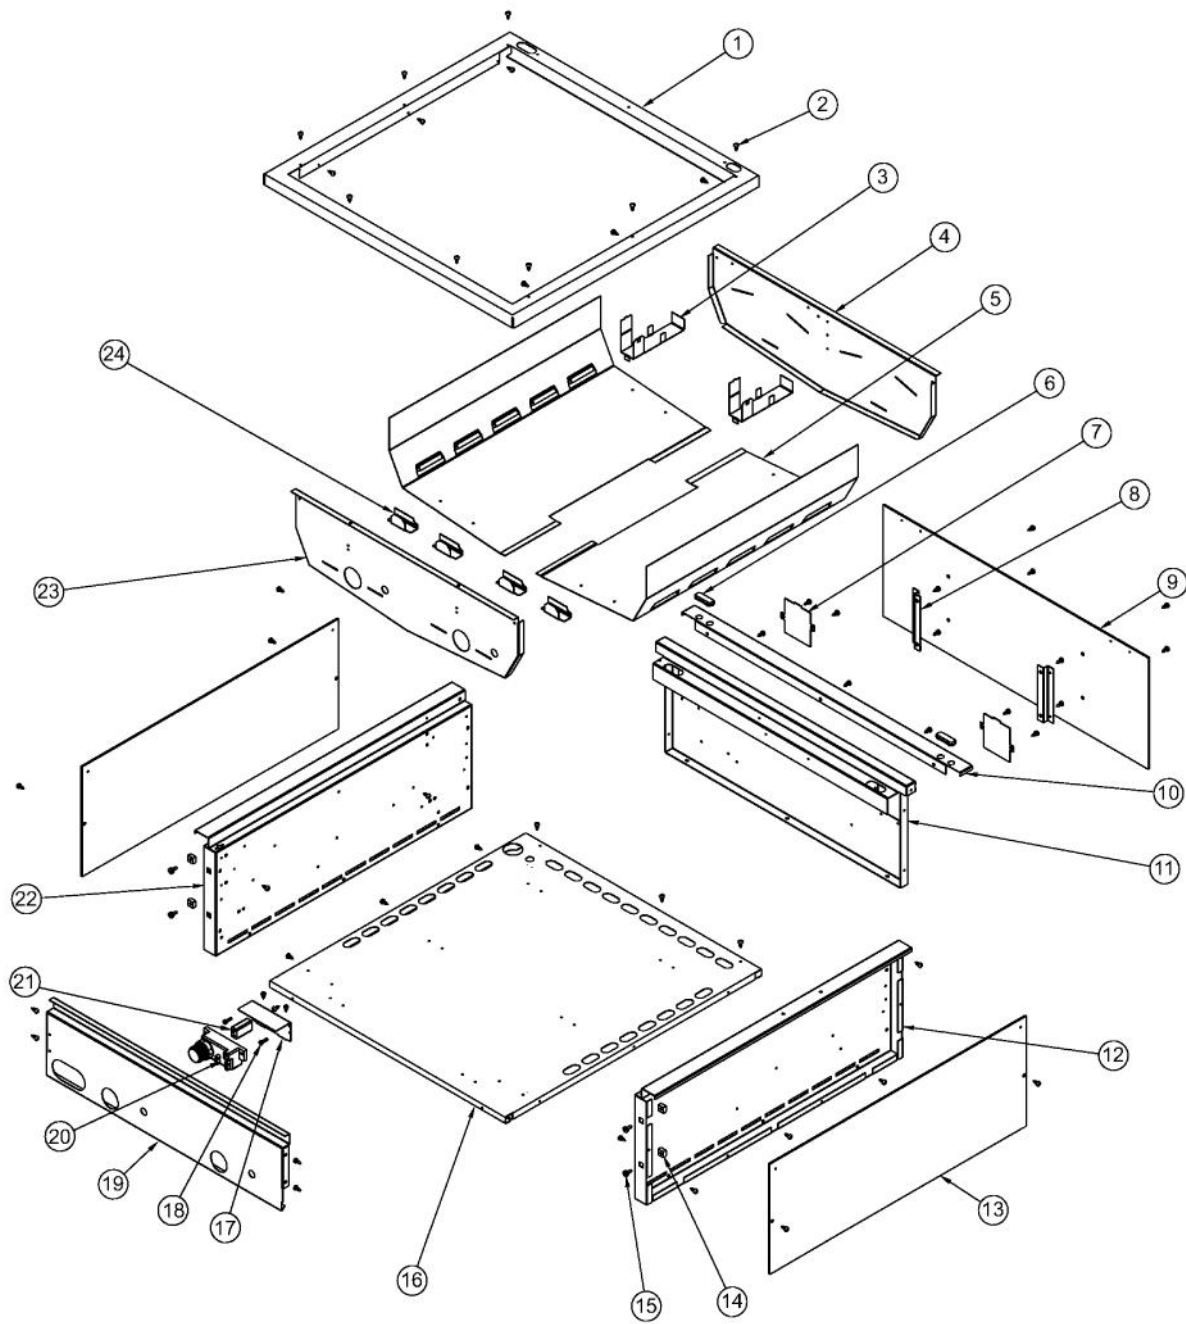

----- Manual continues below -----

Ref #	Part Number	Qty.	Description
1	B20015516	1	GRILL FRAME 30
2	020051-000	53	SCR, DR, PHLP,PNH, 410SS, NPLT, 10-16 X 1/2
3	006010-000	2	GRILL BURNER REAR BRACKET
4	025544-000	1	BOX, BNR, BACK, 30
5	025543-000	2	BOX, BRN, BOT, 30
6	002671-000	2	RUBBER DOOR BUMPER
7	002354-000	2	GRILL PLUG PLATE
8	B2006305	2	HEAT SHIELD BRACKET
9	L1005399	1	REAR HEAT SHIELD 30``
10	003856-000	1	30 GRILL REAR TRIM
11	B20015513	1	GRILL BOX BACK 30
12	B2005203	1	GRILL BOX SIDE RH (PHASE 2)
13	L1005398	2	SIDE HEAT SHIELD
14	PD030050	4	10-24 CAGE NUT SS
15	PD020056	4	NO.10-24 X 1/2 PH.TR. M.S. SS
16	B20015510	1	GRILL BOX BOTTOM 30
17	B2005250	1	SPARK MODULE BRACKET (PHASE 2)
18	PD020166	2	NO.10 X 3/4 PAN PHIL. TEK. XSSX
19	025801-000	1	SUPPORT, GRL, FR, VGBQ3002RE2
20	PA020036	1	SPARK MODULE
21	PM010049	1	SPARK MODULE BATTERY PHASE II
22	B2005204	1	PANEL, GRL, LH
23	025542-000	1	BOX, BNR, FR, 30
24	006011-000	4	GRILL BURNER FRONT BRACKET

Ref #	Part Number	Qty.	Description
1	J2101749	1	GREASE PAN
2	PD020082	4	10 X 24 COUNTERSUNK S.S. SCREW
3	PD030044	4	10-24 KEPS NUT SS
4	PC020025	4	DRIP TRAY WHEEL
5	020051-000	12	SCR, DR, PHLP,PNH, 410SS, NPLT, 10-16 X 1/2
6	G3005215	1	DRIP TRAY SLIDE - RH
7	B2005316	1	DRIP TRAY RUNNER RH
8	PD040004	2	GROMMET BUMPER
9	PD030044	3	10-24 KEPS NUT SS
10	B2005312	1	DRIP TRAY 30 (PHASE 2)
11	PD020056	3	NO.10-24 X 1/2 PH.TR. M.S. SS
12	B3005315	1	30 INCH DRIP TRAY HANDLE (PHASE 2)
13	G3005214	1	DRIP TRAY SLIDE - LH
14	B2005317	1	DRIP TRAY RUNNER LH (PHASE 2)