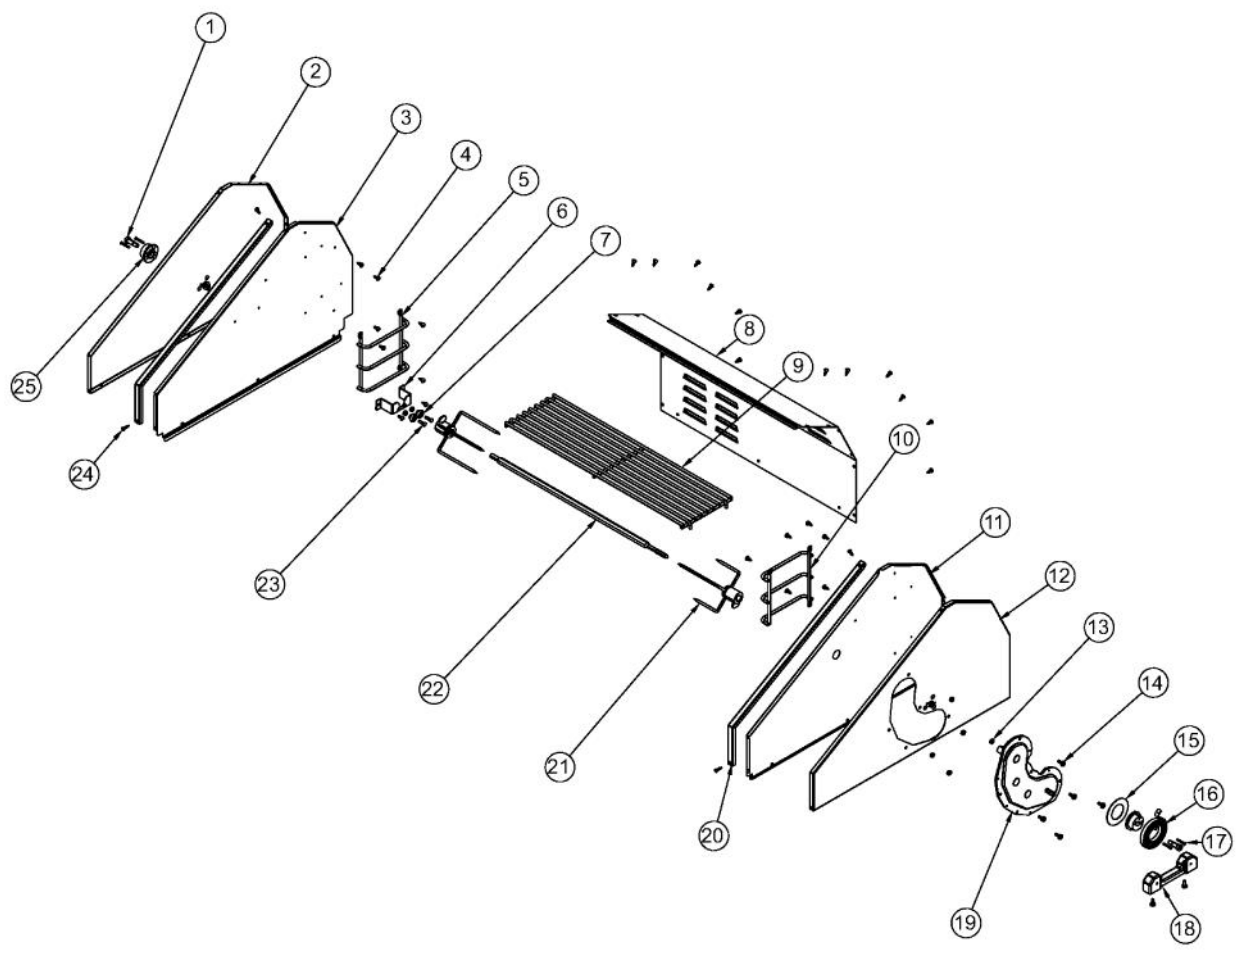

Ref #	Part Number	Qty.	Description
1	PD010043	2	5/16INCH SHOULDER BOLT (PHASE 2)
2	G5005257	1	OUTSIDE WINDSHIELD ASSY LH
3	B20015419	1	INSIDE WINDSHIELD LH
4	Q20051-000	26	SCR, DR, PHLP,PNH, 410SS, NPLT, 10-16 X 1/2
5	PB060113	1	WARMING RACK SUPPORT LH
6	B2005278	1	ROTISSERIE ROLLER BRACKET (PHASE 2)
7	PC020025	2	DRIP TRAY WHEEL
8	003652-000	1	30 GRILL REAR COVER
9	PB060057	1	WARMING RACK 30
10	PB060112	1	WARMING RACK SUPPORT RH
11	B20015418	1	INSIDE WINDSHIELD RH
12	G5005256	1	OUTSIDE WINDSHIELD ASSY RH
13	PD030044	7	10-24 KEPS NUT SS
14	PD020056	7	NO.10-24 X 1/2 PH.TR. M.S. SS
15	007818-000	1	RETAINER, CANOPY SPRING
16	007206-000	1	CANOPY, SPRING, ASSIST- LIGHT
17	006779-000	4	NO.6-32 X 1.0 SS FLAT HD SCREW
18	PB060055	1	ROTISSERIE MOUNT CASTING
19	PC070024	1	ROTIS. GEAR BOX ASSY
20	B20015574	2	GRILL WINDSHIELD TRIM
21	PB060058	2	SPIT FORK
22	PB060054	1	ROTIS SPIT ROD 30
23	PD020082	2	10 X 24 COUNTERSUNK S.S. SCREW
24	Q20037-000	4	SCR, DR, FCSKHP, 410 SS, NPLT, 8-18 X 3/4
25	005942-000	2	SPRING INDEX