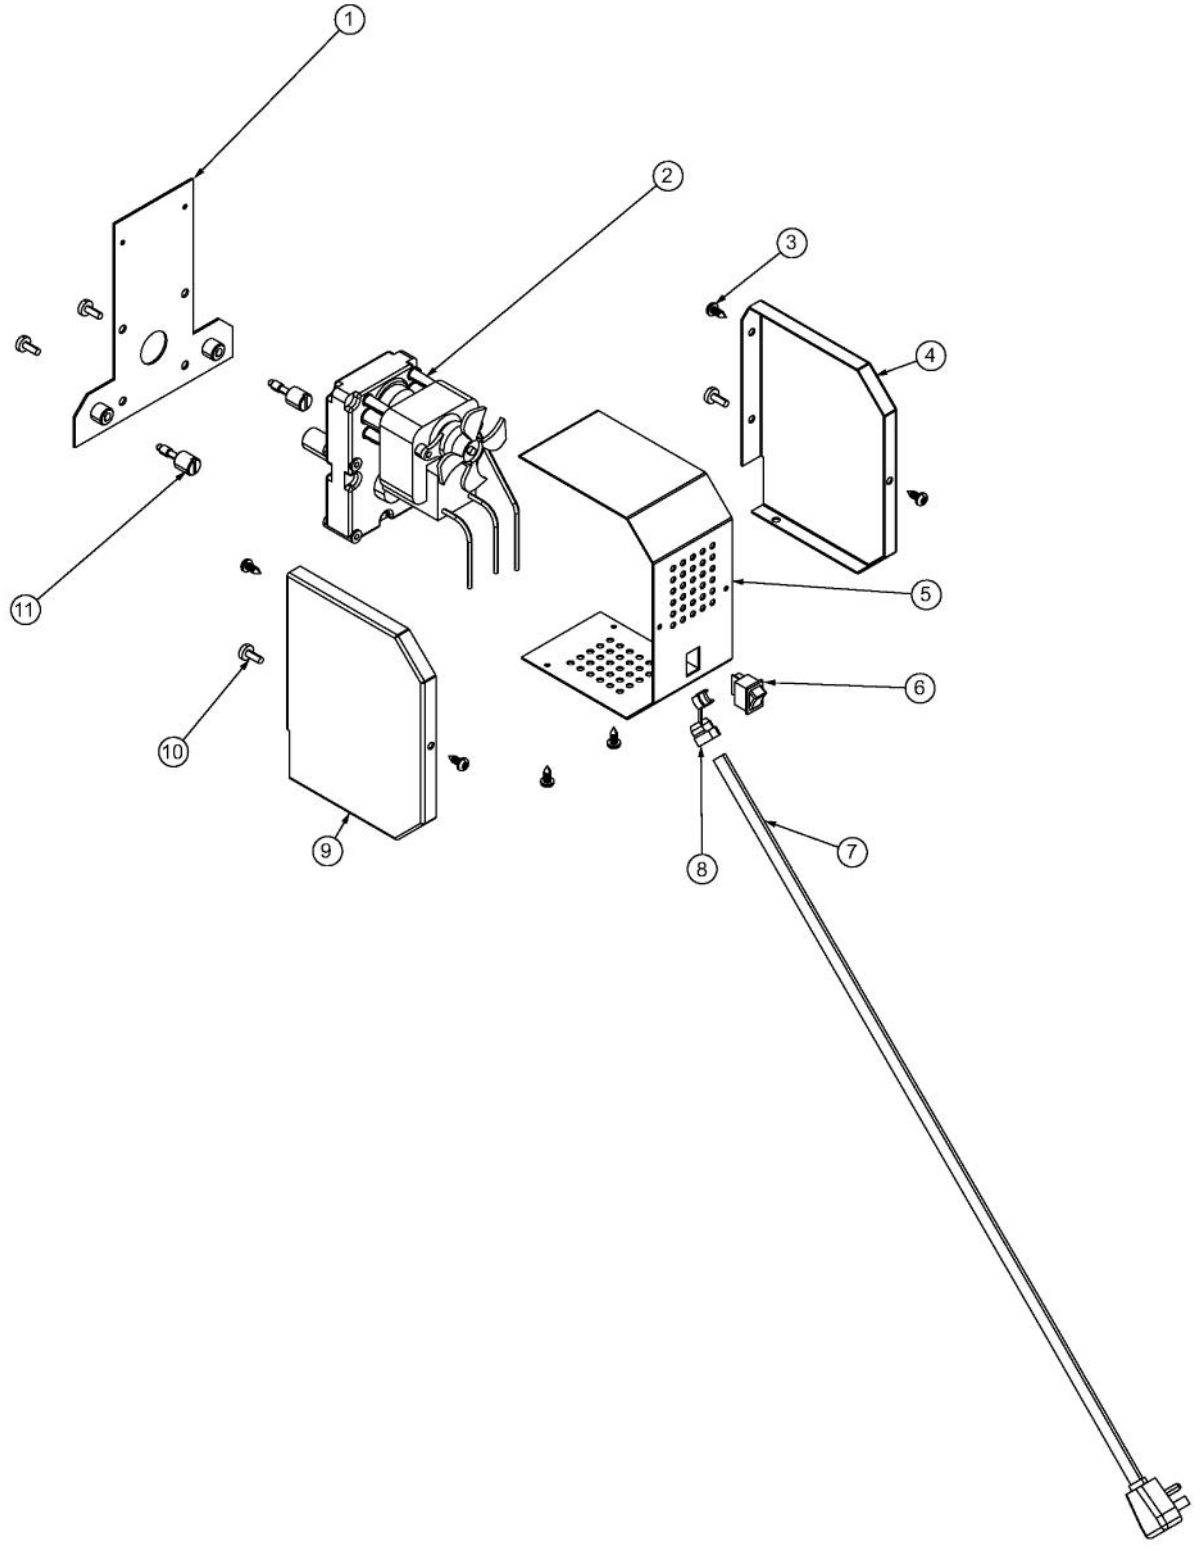

Ref #	Part Number	Qty.	Description
1	002081-000	1	ROT MOTOR MOUNTING PLATE ASSY
2	PE070184	1	ROTISSERIE MOTOR
3	020051-000	6	SCR, DR, PHLP,PNH, 410SS, NPLT, 10-16 X 1/2
4	B2005285	1	PHASE II ROTIS BOX FRONT
5	B2005286	1	PHASE II ROTIS COVER
6	PE050051	1	ROTISSERIE SWITCH
7	PE070189	1	ELECTRICAL SUPPLY CORD - BBQ GRILL
8	PD040044	1	SNAP THRU BUSHING 1/4DIA CORD
9	B2005284	1	PHASE II ROTIS BOX FRONT
10	PD020056	4	NO.10-24 X 1/2 PH.TR. M.S. SS
11	PD010090	2	ROTISSERIE FASTENER KNOB