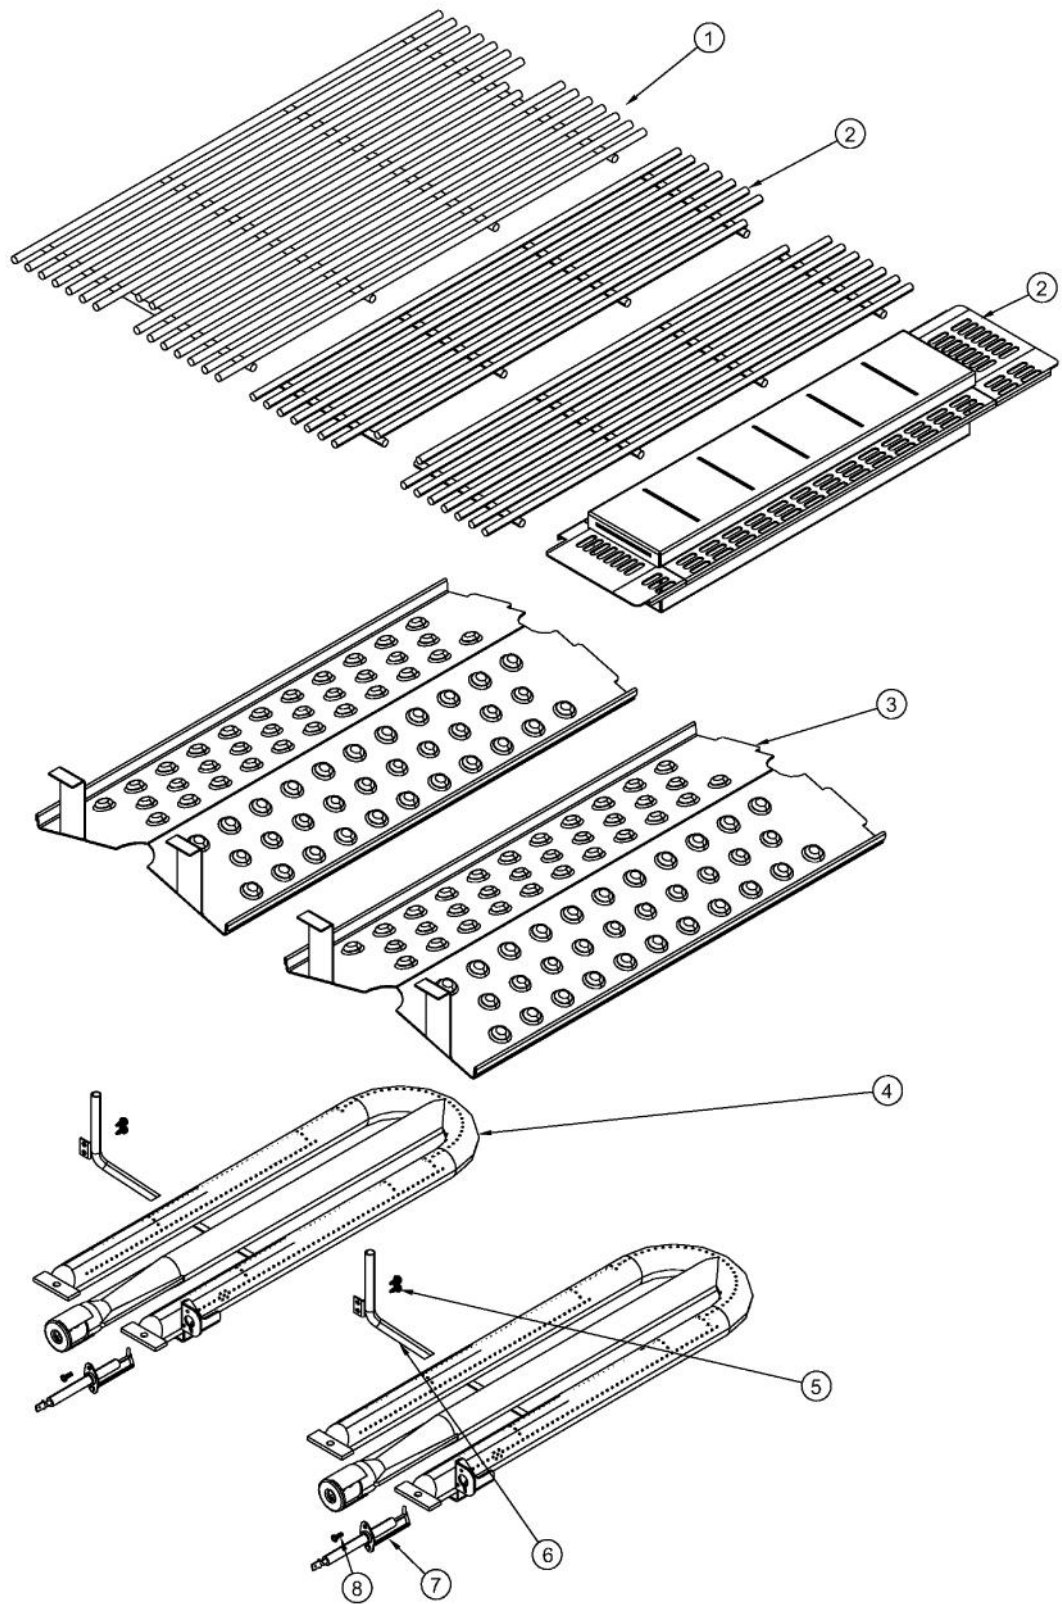

----- Manual continues below -----

Ref #	Part Number	Qty.	Description
1	B20015516	1	GRILL FRAME 30
2	020051-000	53	SCR, DR, PHLP,PNH, 410SS, NPLT, 10-16 X 1/2
3	006010-000	2	GRILL BURNER REAR BRACKET
4	025544-000	1	BOX, BNR, BACK, 30
5	025543-000	2	BOX, BRN, BOT, 30
6	002671-000	2	RUBBER DOOR BUMPER
7	002354-000	2	GRILL PLUG PLATE
8	B2006305	2	HEAT SHIELD BRACKET
9	L1005399	1	REAR HEAT SHIELD 30``
10	003856-000	1	30 GRILL REAR TRIM
11	B20015513	1	GRILL BOX BACK 30
12	B2005203	1	GRILL BOX SIDE RH (PHASE 2)
13	L1005398	2	SIDE HEAT SHIELD
14	PD030050	4	10-24 CAGE NUT SS
15	PD020056	4	NO.10-24 X 1/2 PH.TR. M.S. SS
16	B20015510	1	GRILL BOX BOTTOM 30
17	B2005250	1	SPARK MODULE BRACKET (PHASE 2)
18	PD020166	2	NO.10 X 3/4 PAN PHIL. TEK. XSSX
19	025801-000	1	SUPPORT, GRL, FR, VGBQ3002RE2
20	PA020036	1	SPARK MODULE
21	PM010049	1	SPARK MODULE BATTERY PHASE II
22	B2005204	1	PANEL, GRL, LH
23	025542-000	1	BOX, BNR, FR, 30
24	006011-000	4	GRILL BURNER FRONT BRACKET

Ref #	Part Number	Qty.	Description
1	PA060052	2	GRILL COOKING GRATES
2	PA060053	2	HALF GRILL GRATE
3	027596-000	1	BOX, SMOKER ASM
4	024157-000	2	SHIELD, GRS
5	023000-000	2	BURNER, GRL, ASM, U
6	008026-000	4	NO.6-20 HEX WASHER SS SCREW
7	PB020114	2	FLASH TUBE (VGBQ3002T)
8	PB040288	2	SMOKER BURNER IGNITER
9	004706-000	2	MACHINE SCREW, 6-32 X 3/8, PAN HD, PHILLIPS

Ref #	Part Number	Qty.	Description
1	J2101749	1	GREASE PAN
2	PD020082	4	10 X 24 COUNTERSUNK S.S. SCREW
3	PD030044	4	10-24 KEPS NUT SS
4	PC020025	4	DRIP TRAY WHEEL
5	020051-000	12	SCR, DR, PHLP,PNH, 410SS, NPLT, 10-16 X 1/2
6	G3005215	1	DRIP TRAY SLIDE - RH
7	B2005316	1	DRIP TRAY RUNNER RH
8	PD040004	2	GROMMET BUMPER
9	PD030044	3	10-24 KEPS NUT SS
10	B2005312	1	DRIP TRAY 30 (PHASE 2)
11	PD020056	3	NO.10-24 X 1/2 PH.TR. M.S. SS
12	B3005315	1	30 INCH DRIP TRAY HANDLE (PHASE 2)
13	G3005214	1	DRIP TRAY SLIDE - LH
14	B2005317	1	DRIP TRAY RUNNER LH (PHASE 2)