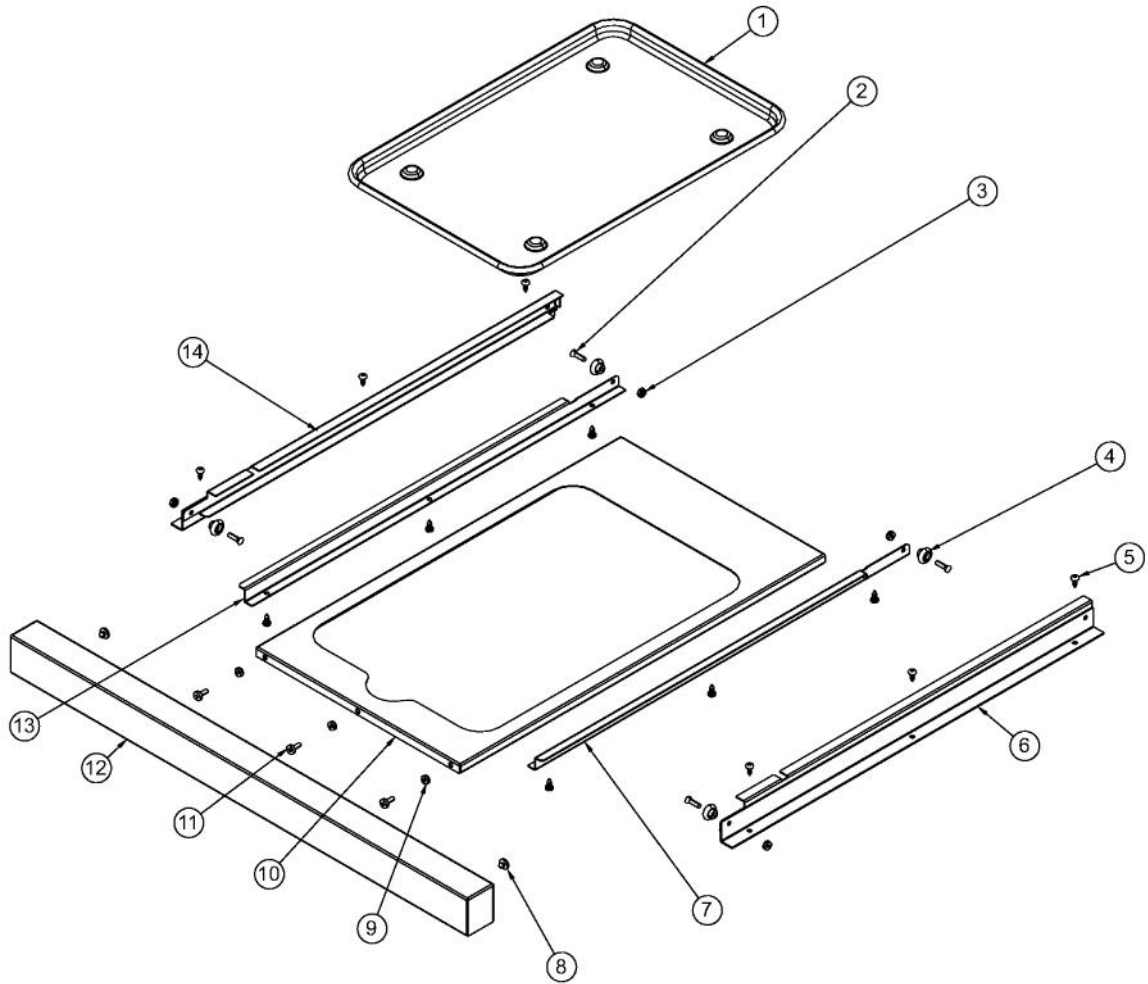

----- Manual continues below -----

Ref #	Part Number	Qty.	Description
1	B20015516	1	GRILL FRAME 30
2	020051-000	53	SCR, DR, PHLP,PNH, 410SS, NPLT, 10-16 X 1/2
3	006010-000	2	GRILL BURNER REAR BRACKET
4	025544-000	1	BOX, BNR, BACK, 30
5	025543-000	2	BOX, BRN, BOT, 30
6	002671-000	2	RUBBER DOOR BUMPER
7	002354-000	2	GRILL PLUG PLATE
8	B2006305	2	HEAT SHIELD BRACKET
9	L1005399	1	REAR HEAT SHIELD 30``
10	003856-000	1	30 GRILL REAR TRIM
11	B20015513	1	GRILL BOX BACK 30
12	B2005203	1	GRILL BOX SIDE RH (PHASE 2)
13	L1005398	2	SIDE HEAT SHIELD
14	PD030050	4	10-24 CAGE NUT SS
15	PD020056	4	NO.10-24 X 1/2 PH.TR. M.S. SS
16	B20015510	1	GRILL BOX BOTTOM 30
17	B2005250	1	SPARK MODULE BRACKET (PHASE 2)
18	PD020166	2	NO.10 X 3/4 PAN PHIL. TEK. XSSX
19	025801-000	1	SUPPORT, GRL, FR, VGBQ3002RE2
20	PA020036	1	SPARK MODULE
21	PM010049	1	SPARK MODULE BATTERY PHASE II
22	B2005204	1	PANEL, GRL, LH
23	025542-000	1	BOX, BNR, FR, 30
24	006011-000	4	GRILL BURNER FRONT BRACKET

Ref #	Part Number	Qty.	Description
1	PA060052	2	GRILL COOKING GRATES
2	PA060053	2	HALF GRILL GRATE
3	027596-000	1	BOX, SMOKER ASM
4	024157-000	2	SHIELD, GRS
5	023000-000	2	BURNER, GRL, ASM, U
6	008026-000	4	NO.6-20 HEX WASHER SS SCREW
7	PB020114	2	FLASH TUBE (VGBQ3002T)
8	PB040288	2	SMOKER BURNER IGNITER
9	004706-000	2	MACHINE SCREW, 6-32 X 3/8, PAN HD, PHILLIPS

Ref #	Part Number	Qty.	Description
1	J2101749	1	GREASE PAN
2	PD020082	4	10 X 24 COUNTERSUNK S.S. SCREW
3	PD030044	4	10-24 KEPS NUT SS
4	PC020025	4	DRIP TRAY WHEEL
5	020051-000	12	SCR, DR, PHLP,PNH, 410SS, NPLT, 10-16 X 1/2
6	G3005215	1	DRIP TRAY SLIDE - RH
7	B2005316	1	DRIP TRAY RUNNER RH
8	PD040004	2	GROMMET BUMPER
9	PD030044	3	10-24 KEPS NUT SS
10	B2005312	1	DRIP TRAY 30 (PHASE 2)
11	PD020056	3	NO.10-24 X 1/2 PH.TR. M.S. SS
12	B3005315	1	30 INCH DRIP TRAY HANDLE (PHASE 2)
13	G3005214	1	DRIP TRAY SLIDE - LH
14	B2005317	1	DRIP TRAY RUNNER LH (PHASE 2)