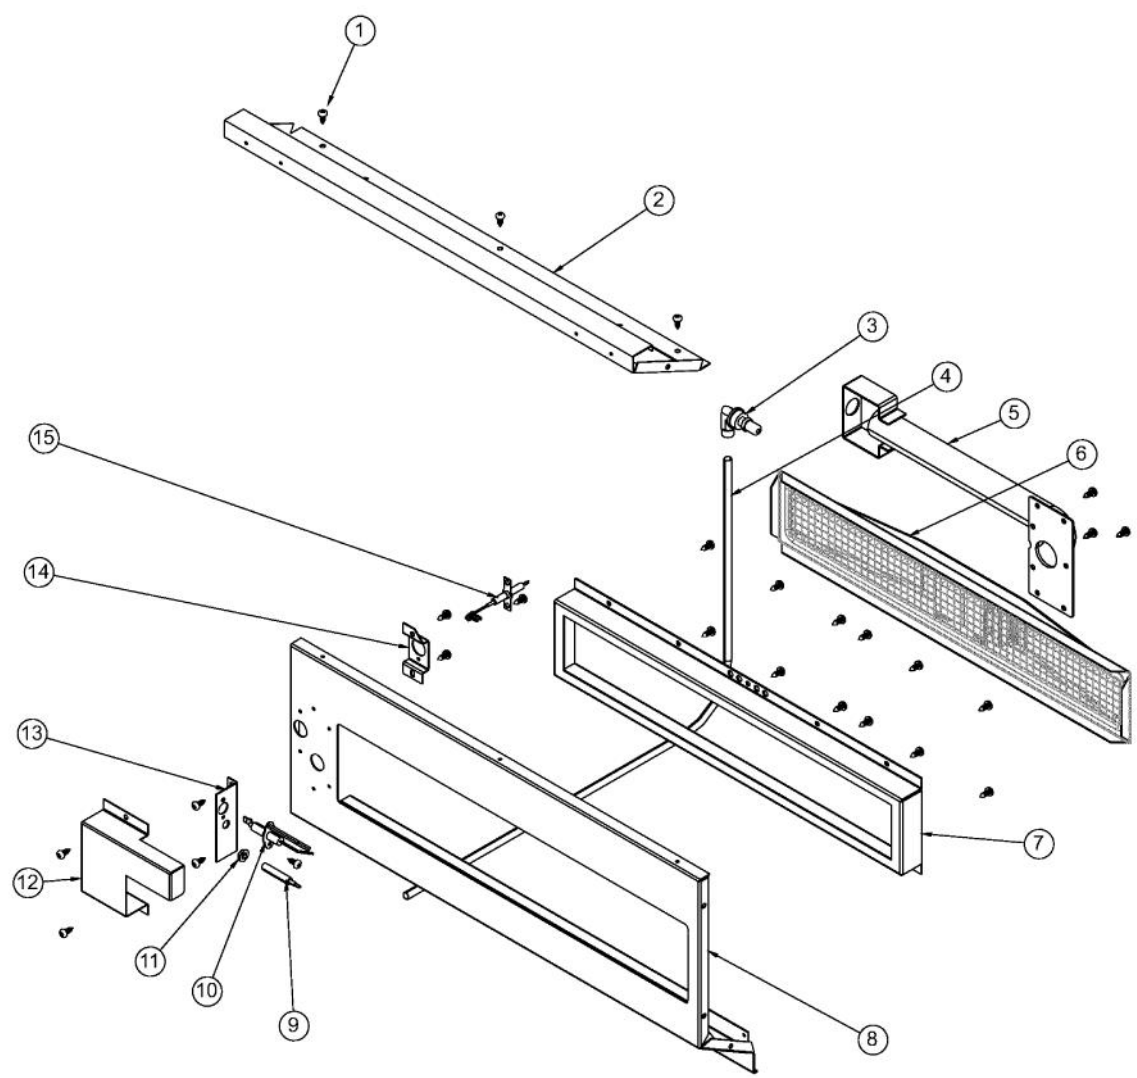

Ref #	Part Number	Qty.	Description
1	PA060052	2	GRILL COOKING GRATES
2	PA060053	2	HALF GRILL GRATE
3	027596-000	1	BOX, SMOKER ASM
4	024157-000	2	SHIELD, GRS
5	023000-000	2	BURNER, GRL, ASM, U
6	008026-000	4	NO.6-20 HEX WASHER SS SCREW
7	PB020114	2	FLASH TUBE (VGBQ3002T)
8	PB040288	2	SMOKER BURNER IGNITER
9	004706-000	2	MACHINE SCREW, 6-32 X 3/8, PAN HD, PHILLIPS

Ref #	Part Number	Qty.	Description
1	020051-000	35	SCR, DR, PHL,PNH, 410SS, NPLT, 10-16 X 1/2
2	025802-000	1	SHIELD, CANOPY, FR
3	003635-000	1	30 CANOPY HEAT SHIELD
4	006667-000	1	GRILL CANOPY INSIDE LH
5	003630-000	1	GRILL CANOPY OUTSIDE RH
6	PD040010	2	DOOR HANDLE SPACER
7	000268-000	2	HANDLE END CAP ASSY
8	PB010304	1	KNOB BEZEL
9	020659-000	1	GAUGE, BMTL, TEMPERATURE
10	PE030041	1	DOOR HANDLE (CANOPY) XSSX (VGBQ30)
11	PD020069	4	CAP SCREW 1/4-20 X 3/4 SS
12	006666-000	1	GRILL CANOPY INSIDE RH
13	003632-000	1	GRILL CANOPY OUTSIDE LH

Ref #	Part Number	Qty.	Description
1	J2101749	1	GREASE PAN
2	PD020082	4	10 X 24 COUNTERSUNK S.S. SCREW
3	PD030044	4	10-24 KEPS NUT SS
4	PC020025	4	DRIP TRAY WHEEL
5	020051-000	12	SCR, DR, PHLP,PNH, 410SS, NPLT, 10-16 X 1/2
6	G3005215	1	DRIP TRAY SLIDE - RH
7	B2005316	1	DRIP TRAY RUNNER RH
8	PD040004	2	GROMMET BUMPER
9	PD030044	3	10-24 KEPS NUT SS
10	B2005312	1	DRIP TRAY 30 (PHASE 2)
11	PD020056	3	NO.10-24 X 1/2 PH.TR. M.S. SS
12	B3005315	1	30 INCH DRIP TRAY HANDLE (PHASE 2)
13	G3005214	1	DRIP TRAY SLIDE - LH
14	B2005317	1	DRIP TRAY RUNNER LH (PHASE 2)